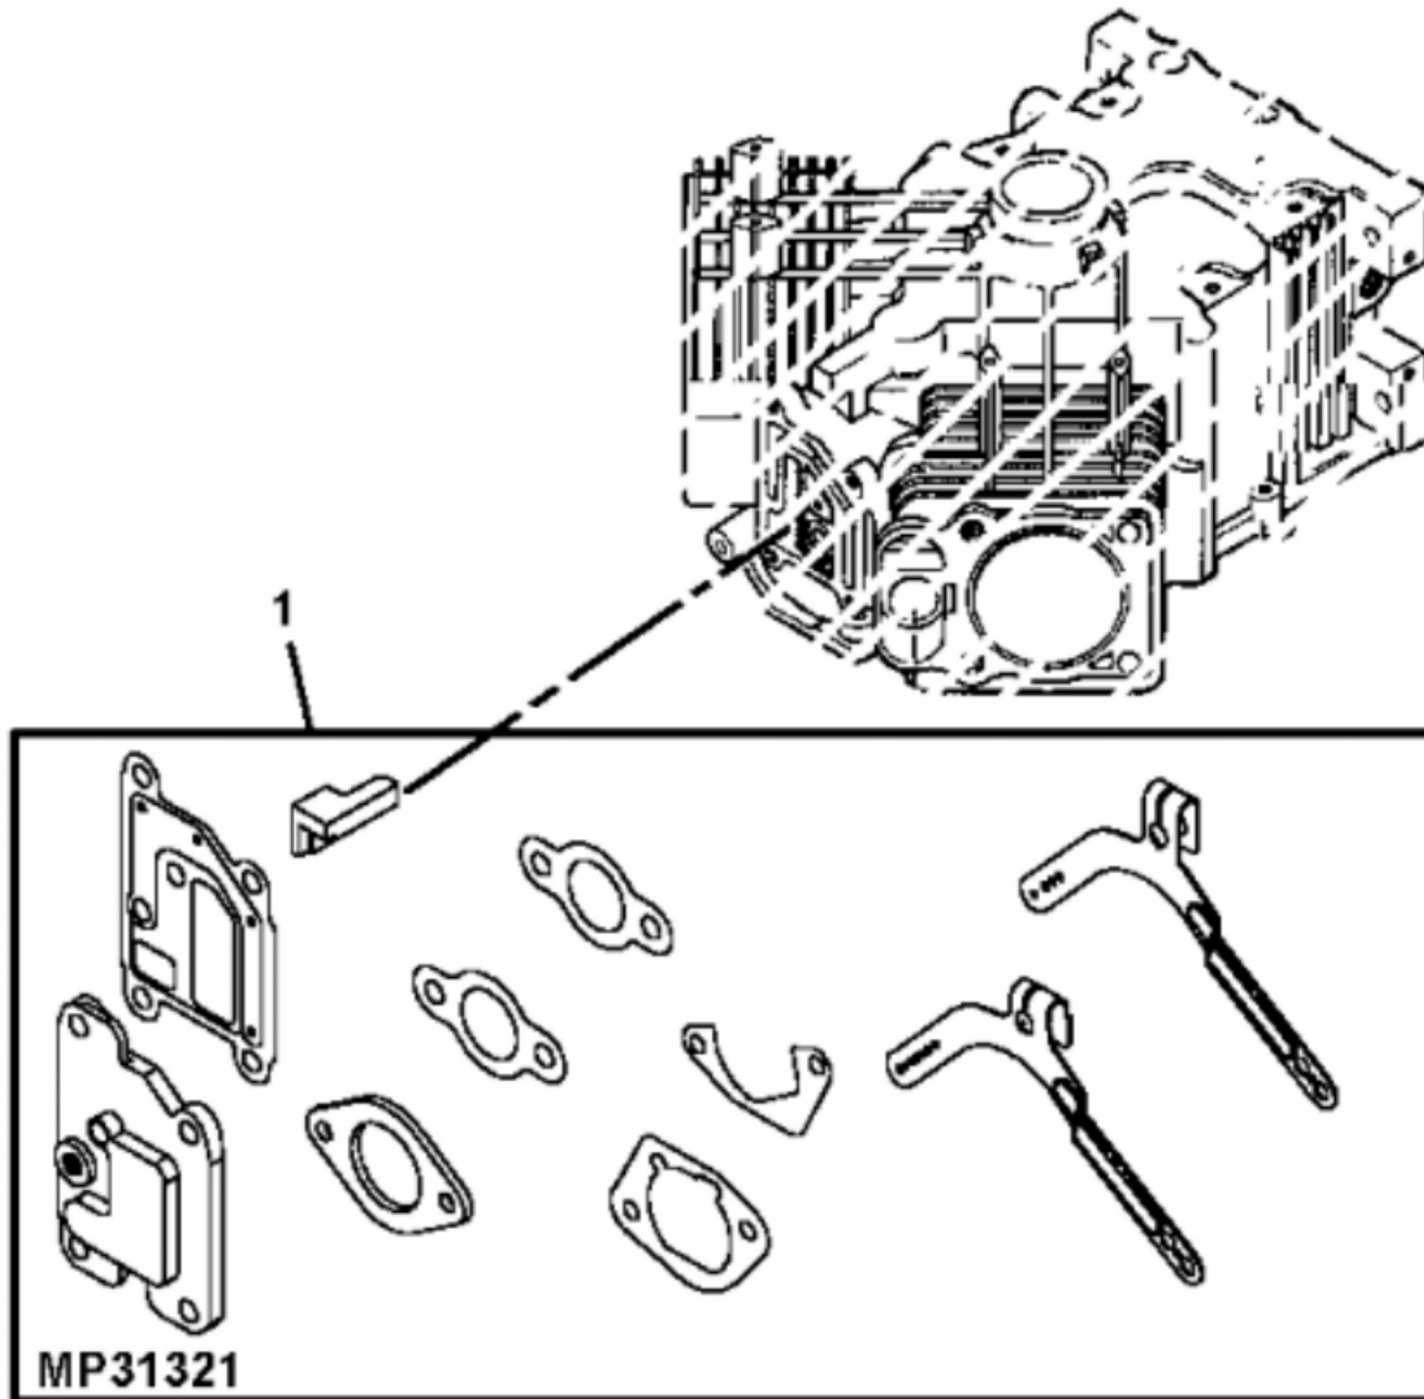

KEY	PART NO.	PART NAME	QTY	REMARKS
27	M143944	NUT	8	(ENGINE MARKED CV23S-75541)
28	AM134290	VALVE COVER	1	(SUB FOR AM124983)
29	M132363	STRAP	1	NLA; ORDER MIU12948; Lifting
29	MIU12948	STRAP	1	
30	MIU11342	HOSE	1	(ENGINE MARKED CV23S-75531), (SUB FOR M134915)
31	TY22462	CLAMP	2	(SUB FOR AR48236)
32	MIU11341	HOSE	1	(ENGINE MARKED CV23S-75531), (SUB FOR M134917)
33	M134916	FITTING	1	(ENGINE MARKED CV23S-75531),
34	37M7131	SCREW	4	M6 X 20
35	.....	HOSE	1	
36	.....	FITTING	1	
37	.....	FUEL LINE	1	
38	MIU11344	HOSE	1	BREATHER (ENGINE MARKED CV23S-75541), (SUB FOR M148324 OR MIU10956)
39	AM126265	SEPARATOR	1	BREATHER
40	M134914	SPACER	1	
41	M134913	BRACKET	1	
42	M134912	STRAP	1	
43	MIU14033	SCREW	2	
..	AM125389	VALVE TRAIN KIT	1	VALVE TRAIN (INCLUDES PARTS MARKED (A))