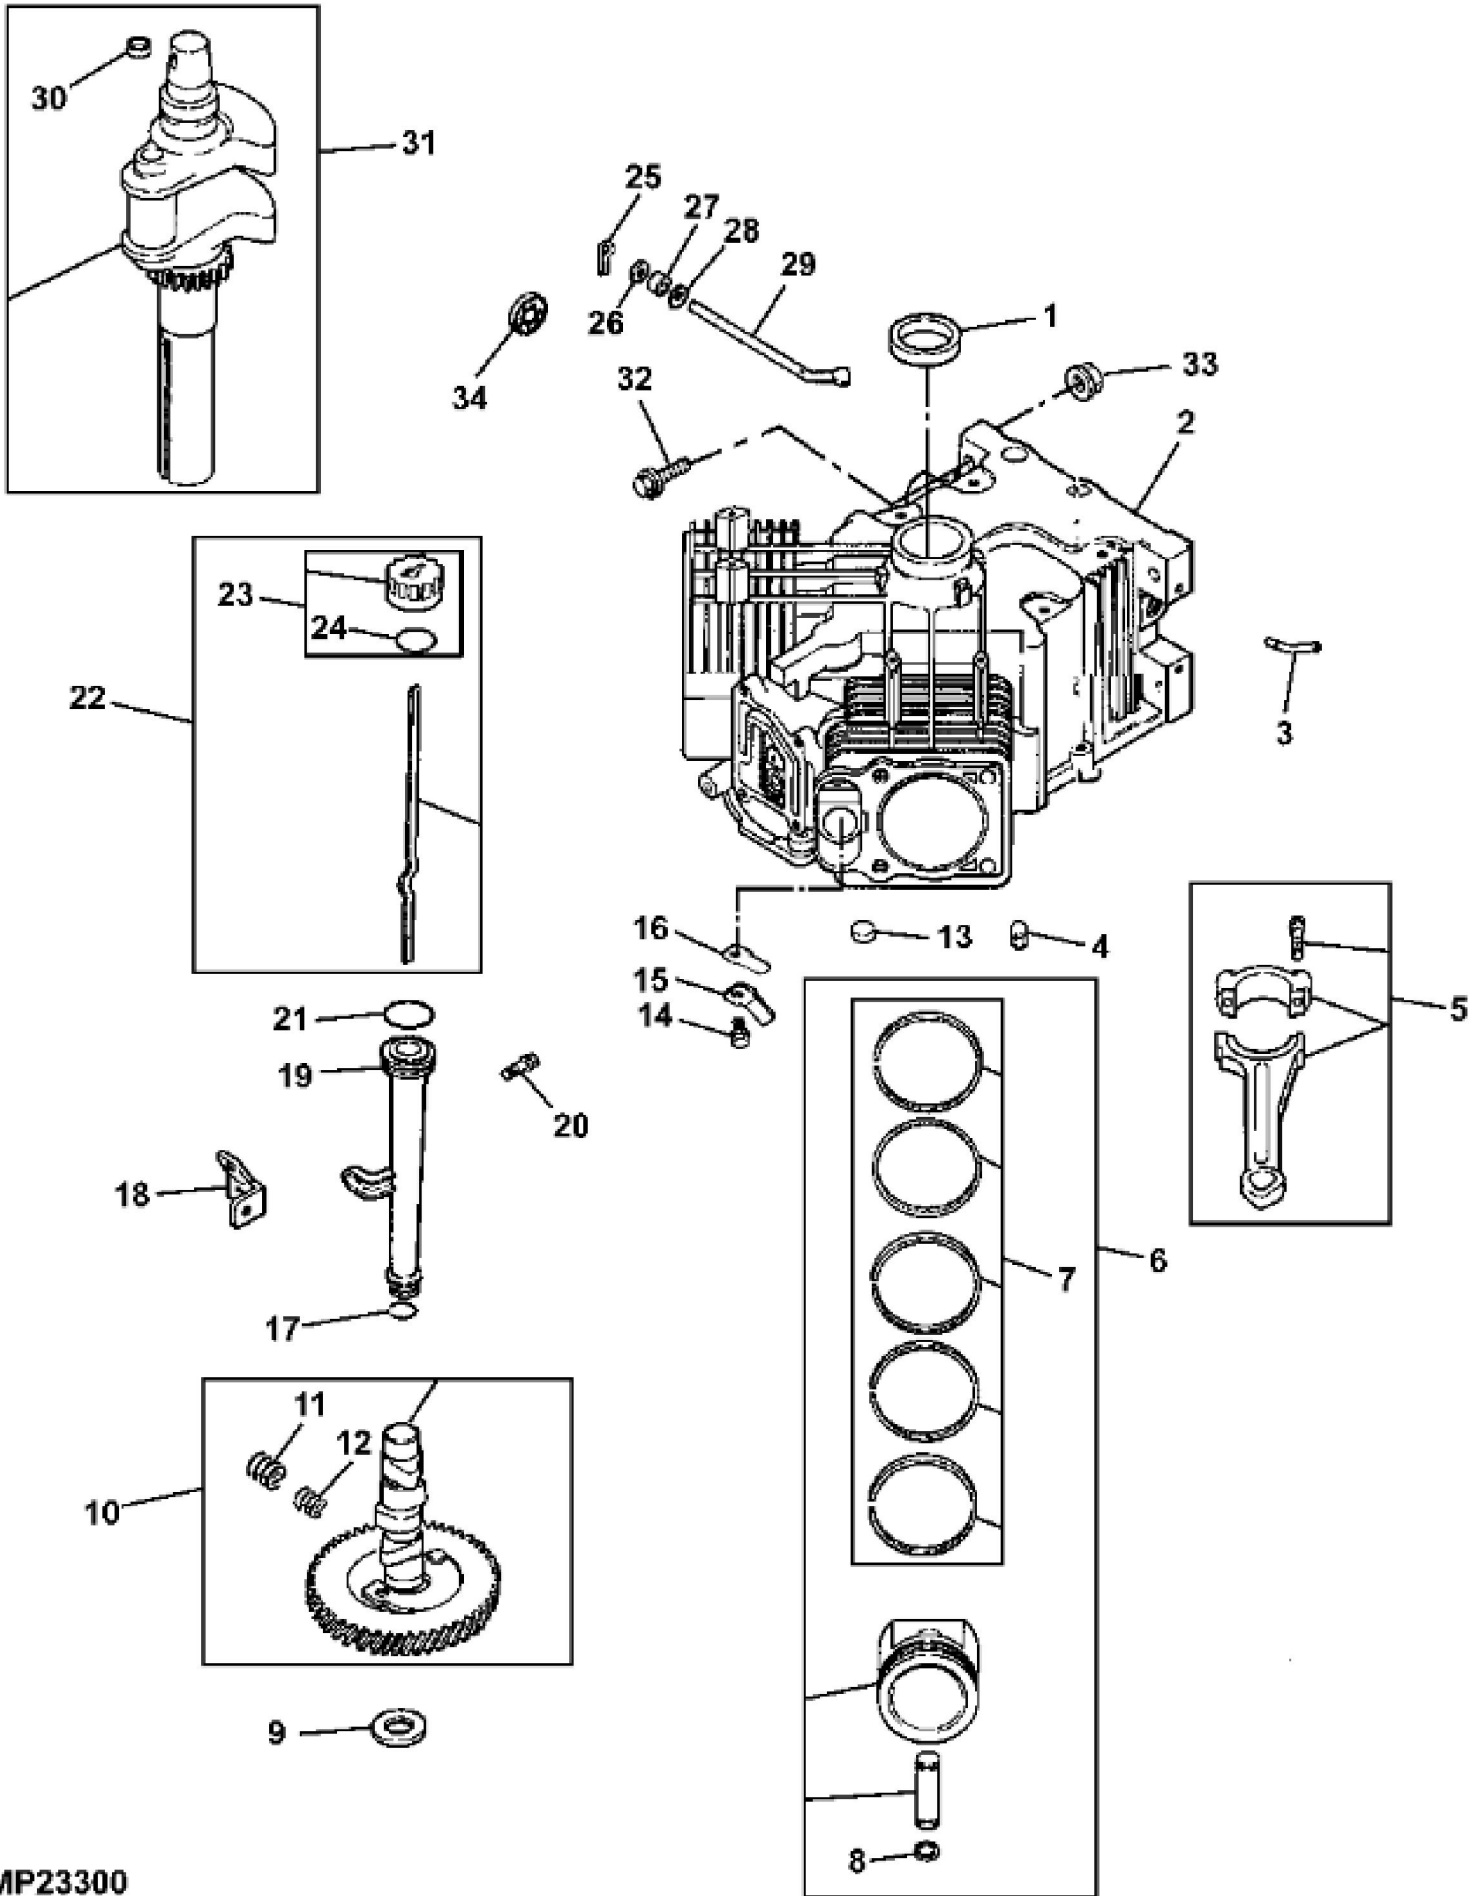

MP23300

>ST567863 - CRANKSHAFT AND PISTON

KEY	PART NO.	PART NAME	QTY	REMARKS
1	MIU11539	SEAL	1	(SUB FOR M132338)
2	AM131063	CYLINDER BLOCK	1	(ENGINE MARKED CV23S-75531)
2	AM130725	CYLINDER BLOCK	1	(ENGINE MARKED CV23S-75541)
3	M134898	FITTING	1	
4	MIU11251	DOWEL PIN	6	(SUB FOR M132339 OR M144516)
5	MIU12971	CONNECTING ROD	2	ORDER MIU13923; SUB FOR M134452 OR MIU11256
5	MIU13923	CONNECTING ROD	2	ORDER MIA12812
5	MIA12812	CONNECTING ROD	1	
5	MIA11130	CONNECTING ROD	2	.25 MM (.010") US, SUB FOR M134453 OR MIA10907
6	MIA11859	PISTON KIT	2	(W/RINGS) (STD) (SUB FOR AM129625 OR MIA10998)
6	AM129626	PISTON REPLACEMENT KIT	2	.50 MM (.020") OS, (W/RINGS)
7	MIA11220	PISTON RING KIT	1	(STD) (SUB FOR AM129627)
7	AM129628	PISTON RING KIT	1	.50 MM (.020") OS
8	M132341	RETAINER	2	
9	M118585	SHIM	AR	RED
9	M118584	SHIM	AR	BLACK
9	M93955	SOLID SHIM	AR	WHITE
9	M97015	SOLID SHIM	AR	BLUE
9	M96817	SOLID SHIM	AR	YELLOW
9	M96818	SOLID SHIM	AR	GREEN
9	M96819	SOLID SHIM	AR	GRAY
10	AM128621	CAMSHAFT	1	NLA
11	M140022	SPRING	1	(22 MM), NLA; Light
12	M140023	SPRING	1	(9 MM), NLA; Heavy
13	M76215	PLUG	1	
14	M93483	SCREW	2	(SUB FOR M138311)
15	M134899	RETAINER	2	
16	M134900	BREATHER	2	
17	M92193	O-RING	1	
18	M134901	BRACKET	1	
19	MIU11957	TUBE	1	(SUB FOR M92192)
20	MIU14033	SCREW	1	
21	M92194	O-RING	1	
22	AM126257	DIPSTICK	1