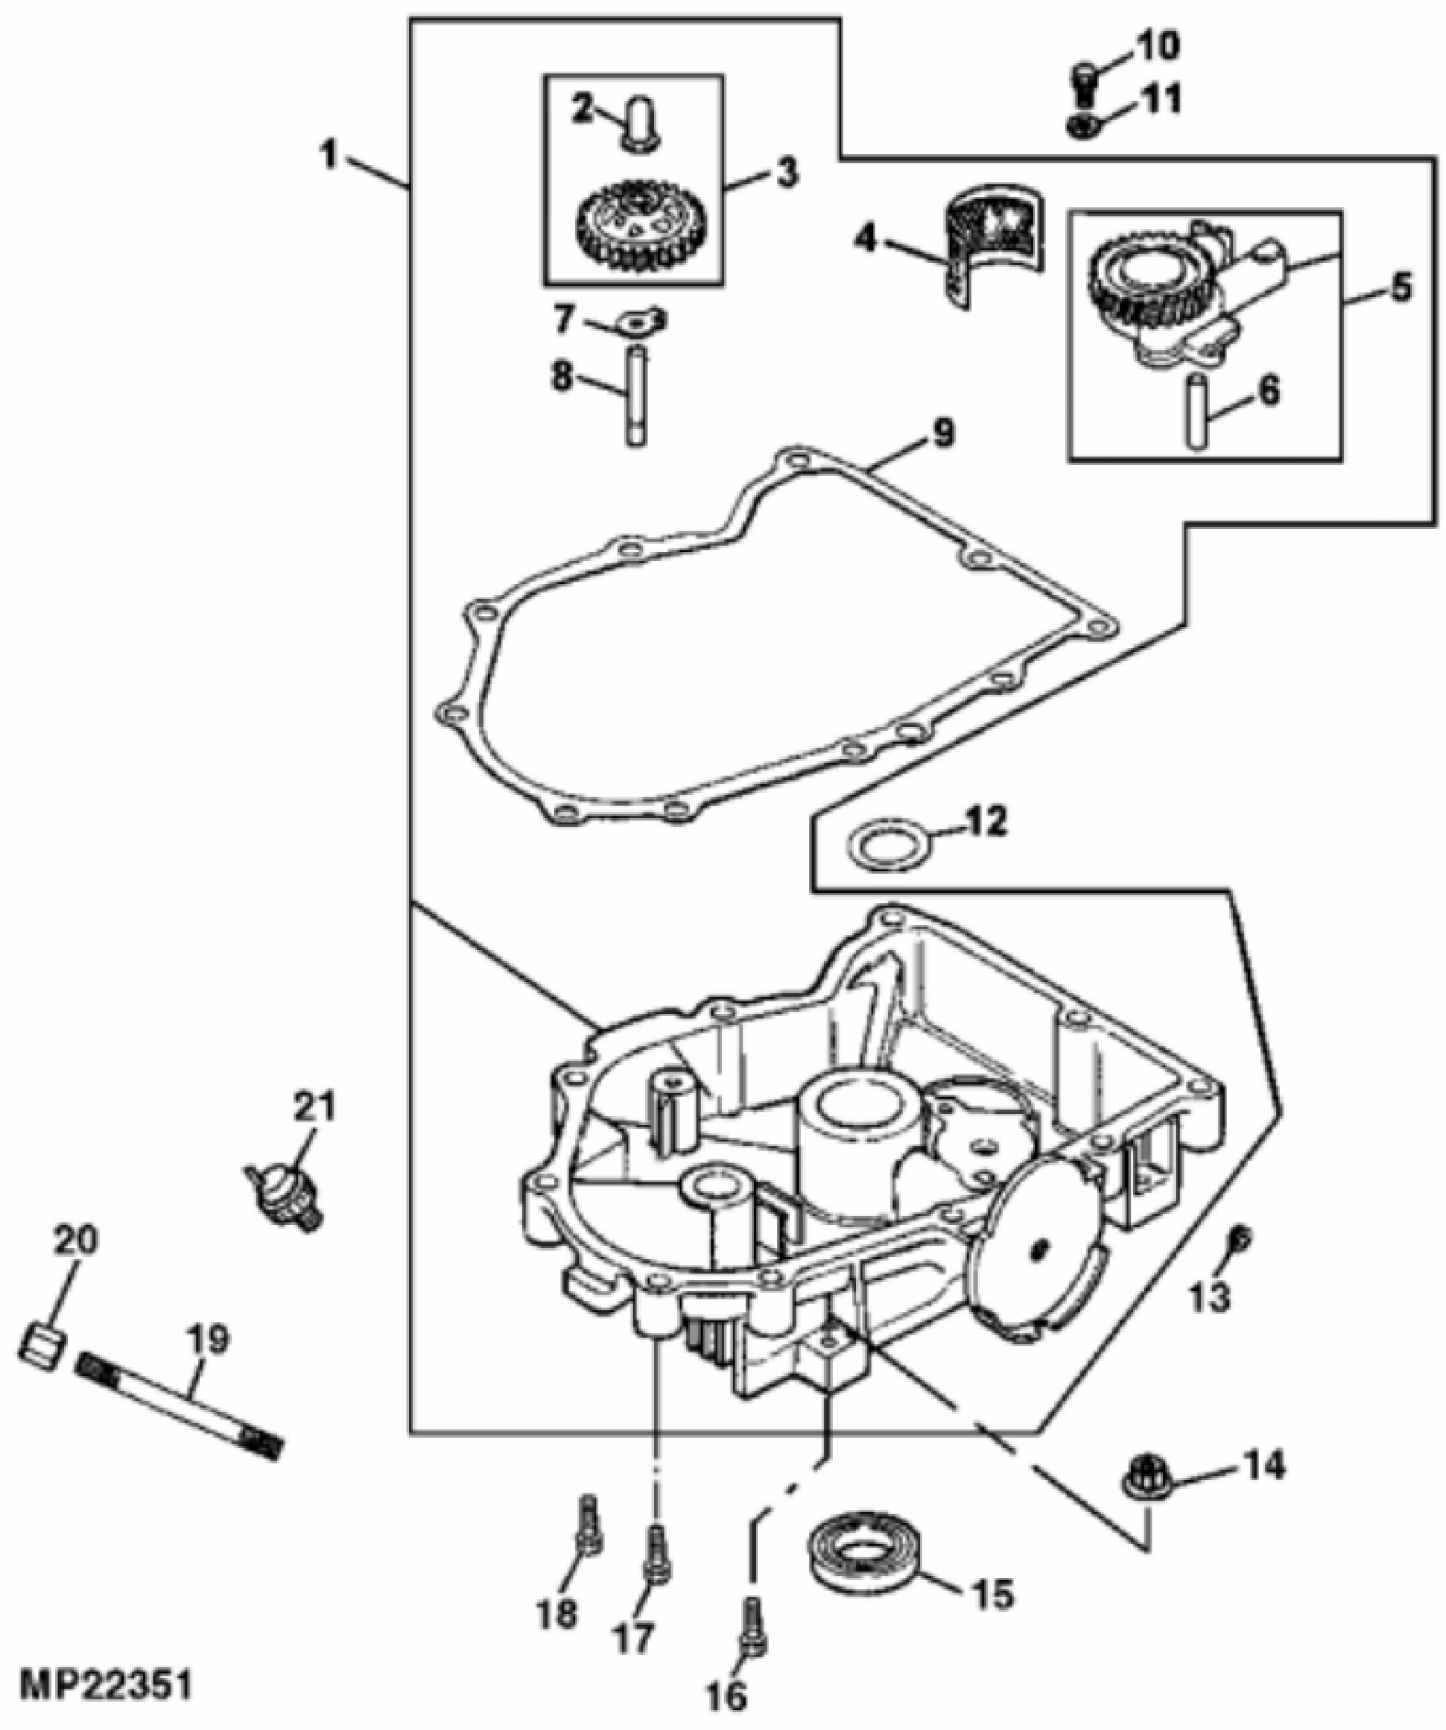

KEY	PART NO.	PART NAME	QTY	REMARKS
23	AM124450	FILLER CAP	1	
24	M148124	O-RING	1	
25	M126396	QUICK LOCK PIN	1	(ENGINE MARKED CV23S-75531)
26	M93418	WASHER	1	ENGINE MARKED CV23S-75531
26	M143936	WASHER	1	(ENGINE MARKED CV23S-75541)
27	M92079	SEAL	1	(ENGINE MARKED CV23S-75531)
27	M143970	SEAL	1	(ENGINE MARKED CV23S-75541)
28	M96520	WASHER	1	(ENGINE MARKED CV23S-75531)
28	M143939	WASHER	1	(ENGINE MARKED CV23S-75541)
29	M132343	SHAFT	1	NLA; ENGINE MARKED CV23S-75531 ; Governor Cross
29	M143940	SHAFT	1	GOVERNOR CROSS (ENGINE MARKED CV23S-75541)
30	PLUG	1	
31	MIA11970	CRANKSHAFT	1	(SUB FOR AM128620)
32	19M7897	SCREW	4	M8 X 35, (ENGINE MOUNTING)
33	14M7298	FLANGE NUT	4	M8
34	M143941	RETAINER	1	(ENGINE MARKED CV23S-75541)
..	AM129932	GASOLINE ENGINE	1	23HP, (ENGINE MARKED CV23S-75531) (SUB AM132251) (ALSO ORDER AM131660)
..	AM130884	GASOLINE ENGINE	1	23HP, (ENGINE MARKED CV23S-75541) (SUB AM132251) (ALSO ORDER AM131660)
..	AM130981	SHORT BLOCK ASSEMBLY	1	NLA; (ENGINE MARKED CV23S-75541)
..	AM117019	GEAR KIT	1	NLA