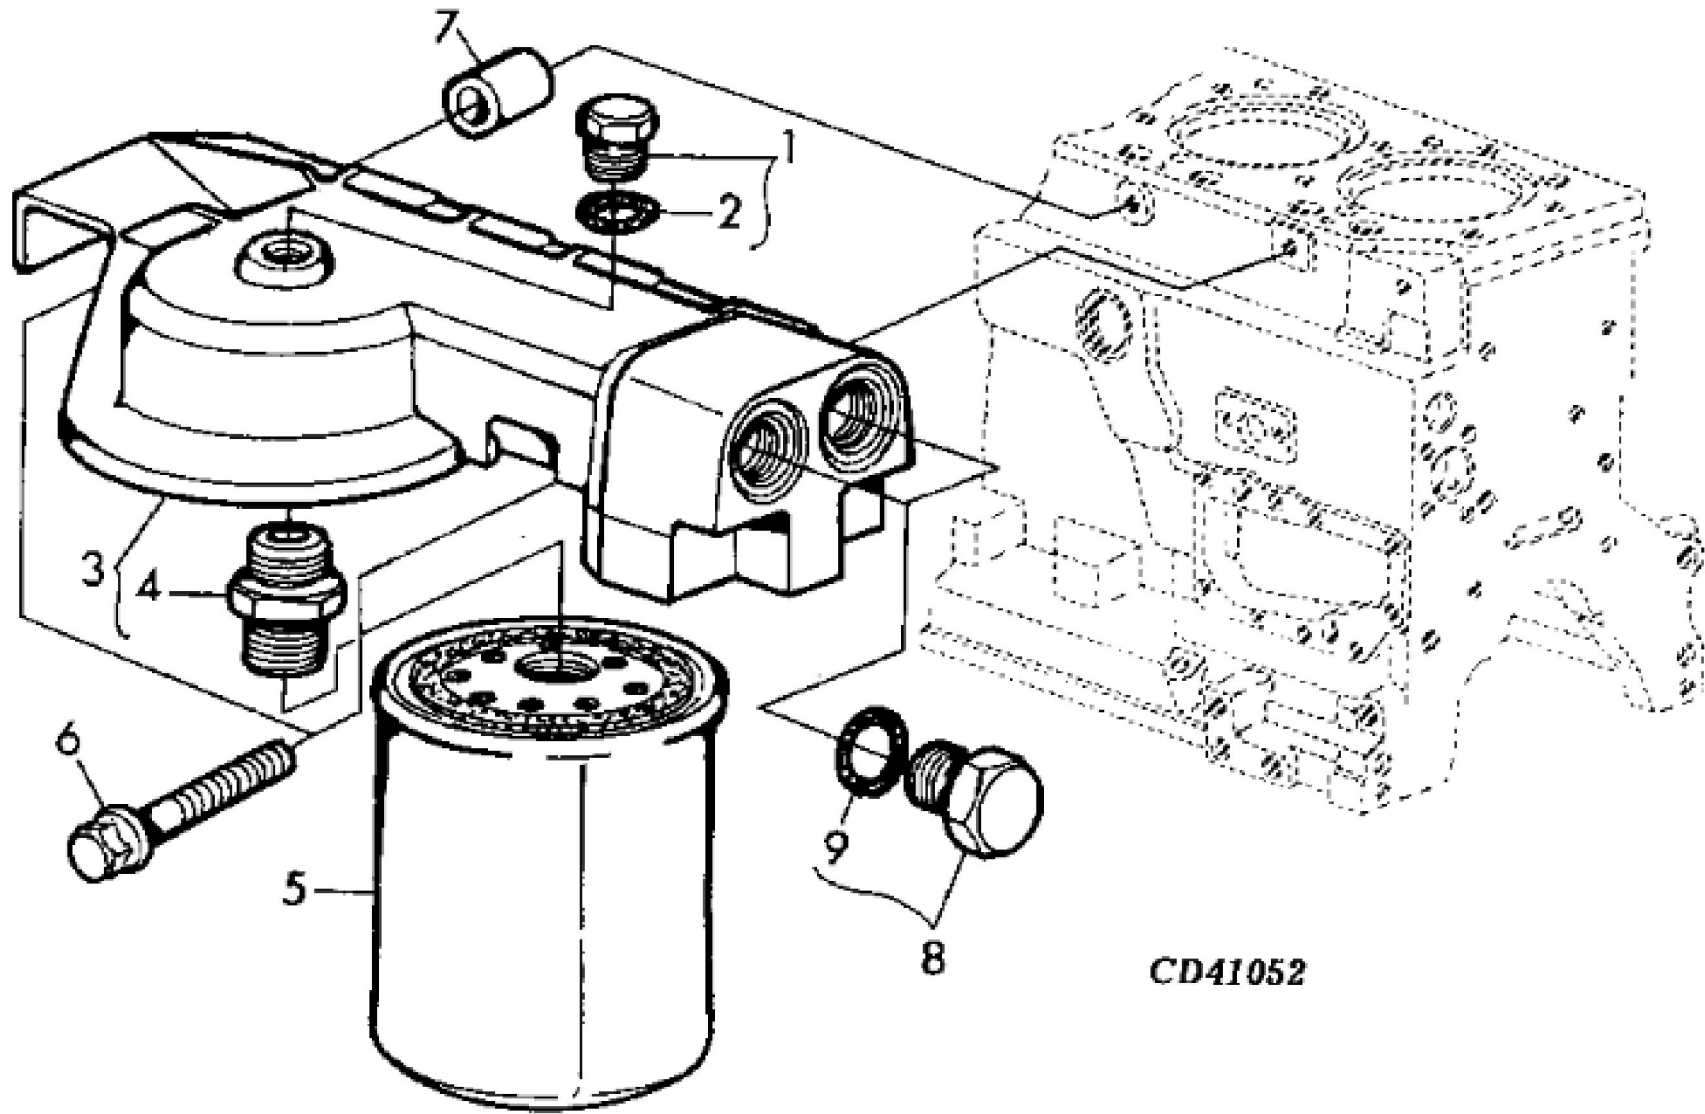

KEY	PART NO.	PART NAME	QTY	Engine Serial No.	750CII	REMARKS	
1	R48685	DOWEL PIN	4		X		
2	T18891	PLUG	2		X		
3	CYLINDER BLOCK	1		X	(MARKED R119565) (ORDER RE516152)(SHORTBLOCK)	
4	R55233	PIPE PLUG	1		X		
5	R104592	PIPE PLUG	7		X		
6	R119874	BUSHING	1		X	CAMSHAFT	
7	R132518	PLATE	1		X		
8	19M8999	SCREW	2		X	M8 X 25	
9	R121043	VALVE	1		X	ENGINE OIL BY-PASS	
10	R111137	SPRING	1		X		
11	R26493	BUSHING	1	____-889024	X	OIL PRESSURE REGULATING	
12	R116466	BUSHING	1		X		
13	R26650	DOWEL PIN	2		X		
14	15H623	PIPE PLUG	1		X	3/8"	
15	R115390	BUSHING	1		X		
16	R75892	O-RING	1		X		
17	R114241	BEARING CAP	6		X	MAIN BEARING	
18	T20168	WASHER	14		X		
19	T23474	CAP SCREW	14		X		
20	R132186	BEARING CAP	1		X	MAIN THRUST BEARING	
21	R131182	ORIFICE	6		X		
22	R39741	DRAIN PLUG	1		X		
23	U13639	O-RING	1		X	37.465 X 2.997 mm (1.475" X 0.118")	
24	PM38655	SEALANT	1		X	(SUB FOR T43514)(PLASTIC GASKET)	
25	AT13740	DRAIN VALVE	1		X		
26	R123616	PLUG	1		X		
27	RE46685	FITTING PLUG	1		X		
28	RE505501	BLEED VALVE	1	889025-____	X	(OIL PRESSURE REGULATING)	

>ST262891 - ENGINE SHORT BLOCK (750C-II) TO6068TT052 / PE6068TT052

KEY	PART NO.	PART NAME	QTY	750CII	REMARKS
1	RE516152	SHORT ENGINE	1	X	(MARKED R119565) (SUB FOR RE65965)(DOES NOT INCLUDE FRONT PLATE)
1	SE500730	COMPLETE BLOCK ASSY REMAN	1	X	(Use With Stanadyne Rotary Fuel Injection Pump)
..	SE501273	DIESEL ENGINE REMAN	1	X	

KEY	PART NO.	PART NAME	QTY	750CII	REMARKS
1	19M8987	SCREW	2	X	M8 X 65
2	COVER	1	X	
3	GEAR	1	X	
4	HOUSING	1	X	
5	GEAR	1	X	
6	RE504914	OIL PUMP	1	X	(MARKED R502867)
6	SE501814	OIL PUMP REMAN	1	X	(MARKED R502867) (REMAN FOR RE504914)
7	R121376	STRUCTURAL TUBE	1	X	
8	R97185	O-RING	1	X	
9	R61871	O-RING	1	X	
10	RE69898	OIL PUMP INTAKE	1	X	
11	19M8986	SCREW	2	X	M8 X 100
12	14M7066	NUT	1	X	M12
13	R120638	GEAR	1	X	(Z= 30)