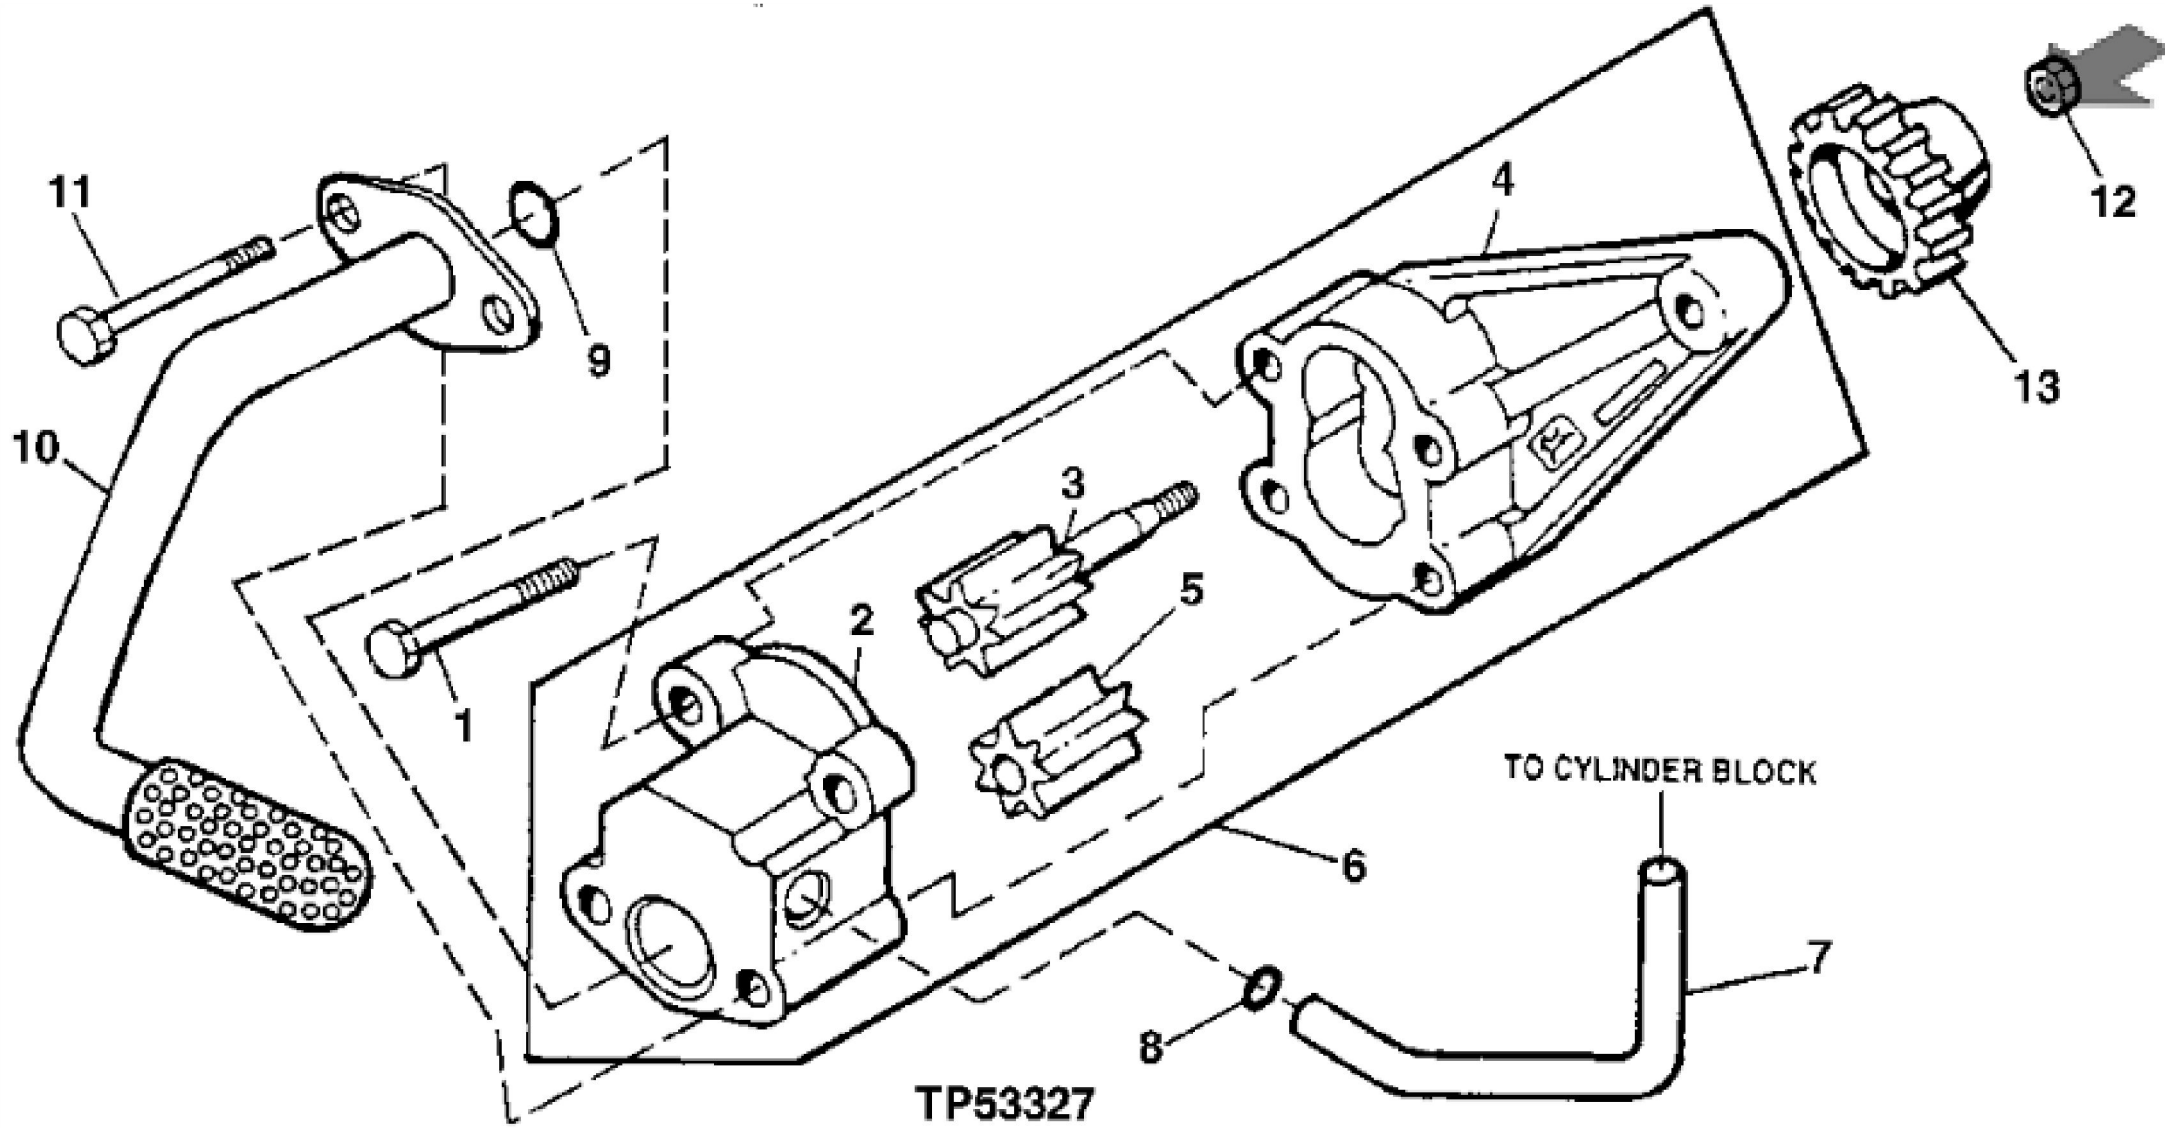

KEY	PART NO.	PART NAME	QTY	Engine Serial No.	750CII	REMARKS	
1	R48685	DOWEL PIN	4		X		
2	T18891	PLUG	2		X		
3	CYLINDER BLOCK	1		X	(MARKED R119565) (ORDER RE516152)(SHORTBLOCK)	
4	R55233	PIPE PLUG	1		X		
5	R104592	PIPE PLUG	7		X		
6	R119874	BUSHING	1		X	CAMSHAFT	
7	R132518	PLATE	1		X		
8	19M8999	SCREW	2		X	M8 X 25	
9	R121043	VALVE	1		X	ENGINE OIL BY-PASS	
10	R111137	SPRING	1		X		
11	R26493	BUSHING	1	____-889024	X	OIL PRESSURE REGULATING	
12	R116466	BUSHING	1		X		
13	R26650	DOWEL PIN	2		X		
14	15H623	PIPE PLUG	1		X	3/8"	
15	R115390	BUSHING	1		X		
16	R75892	O-RING	1		X		
17	R114241	BEARING CAP	6		X	MAIN BEARING	
18	T20168	WASHER	14		X		
19	T23474	CAP SCREW	14		X		
20	R132186	BEARING CAP	1		X	MAIN THRUST BEARING	
21	R131182	ORIFICE	6		X		
22	R39741	DRAIN PLUG	1		X		
23	U13639	O-RING	1		X	37.465 X 2.997 mm (1.475" X 0.118")	
24	PM38655	SEALANT	1		X	(SUB FOR T43514)(PLASTIC GASKET)	
25	AT13740	DRAIN VALVE	1		X		
26	R123616	PLUG	1		X		
27	RE46685	FITTING PLUG	1		X		
28	RE505501	BLEED VALVE	1	889025-____	X	(OIL PRESSURE REGULATING)	

>ST262891 - ENGINE SHORT BLOCK (750C-II) TO6068TT052 / PE6068TT052

KEY	PART NO.	PART NAME	QTY	750CII	REMARKS
1	RE516152	SHORT ENGINE	1	X	(MARKED R119565) (SUB FOR RE65965)(DOES NOT INCLUDE FRONT PLATE)
1	SE500730	COMPLETE BLOCK ASSY REMAN	1	X	(Use With Stanadyne Rotary Fuel Injection Pump)
..	SE501273	DIESEL ENGINE REMAN	1	X	

KEY	PART NO.	PART NAME	QTY	750CII	REMARKS
1	19M8987	SCREW	2	X	M8 X 65
2	COVER	1	X	
3	GEAR	1	X	
4	HOUSING	1	X	
5	GEAR	1	X	
6	RE504914	OIL PUMP	1	X	(MARKED R502867)
6	SE501814	OIL PUMP REMAN	1	X	(MARKED R502867) (REMAN FOR RE504914)
7	R121376	STRUCTURAL TUBE	1	X	
8	R97185	O-RING	1	X	
9	R61871	O-RING	1	X	
10	RE69898	OIL PUMP INTAKE	1	X	
11	19M8986	SCREW	2	X	M8 X 100
12	14M7066	NUT	1	X	M12
13	R120638	GEAR	1	X	(Z= 30)