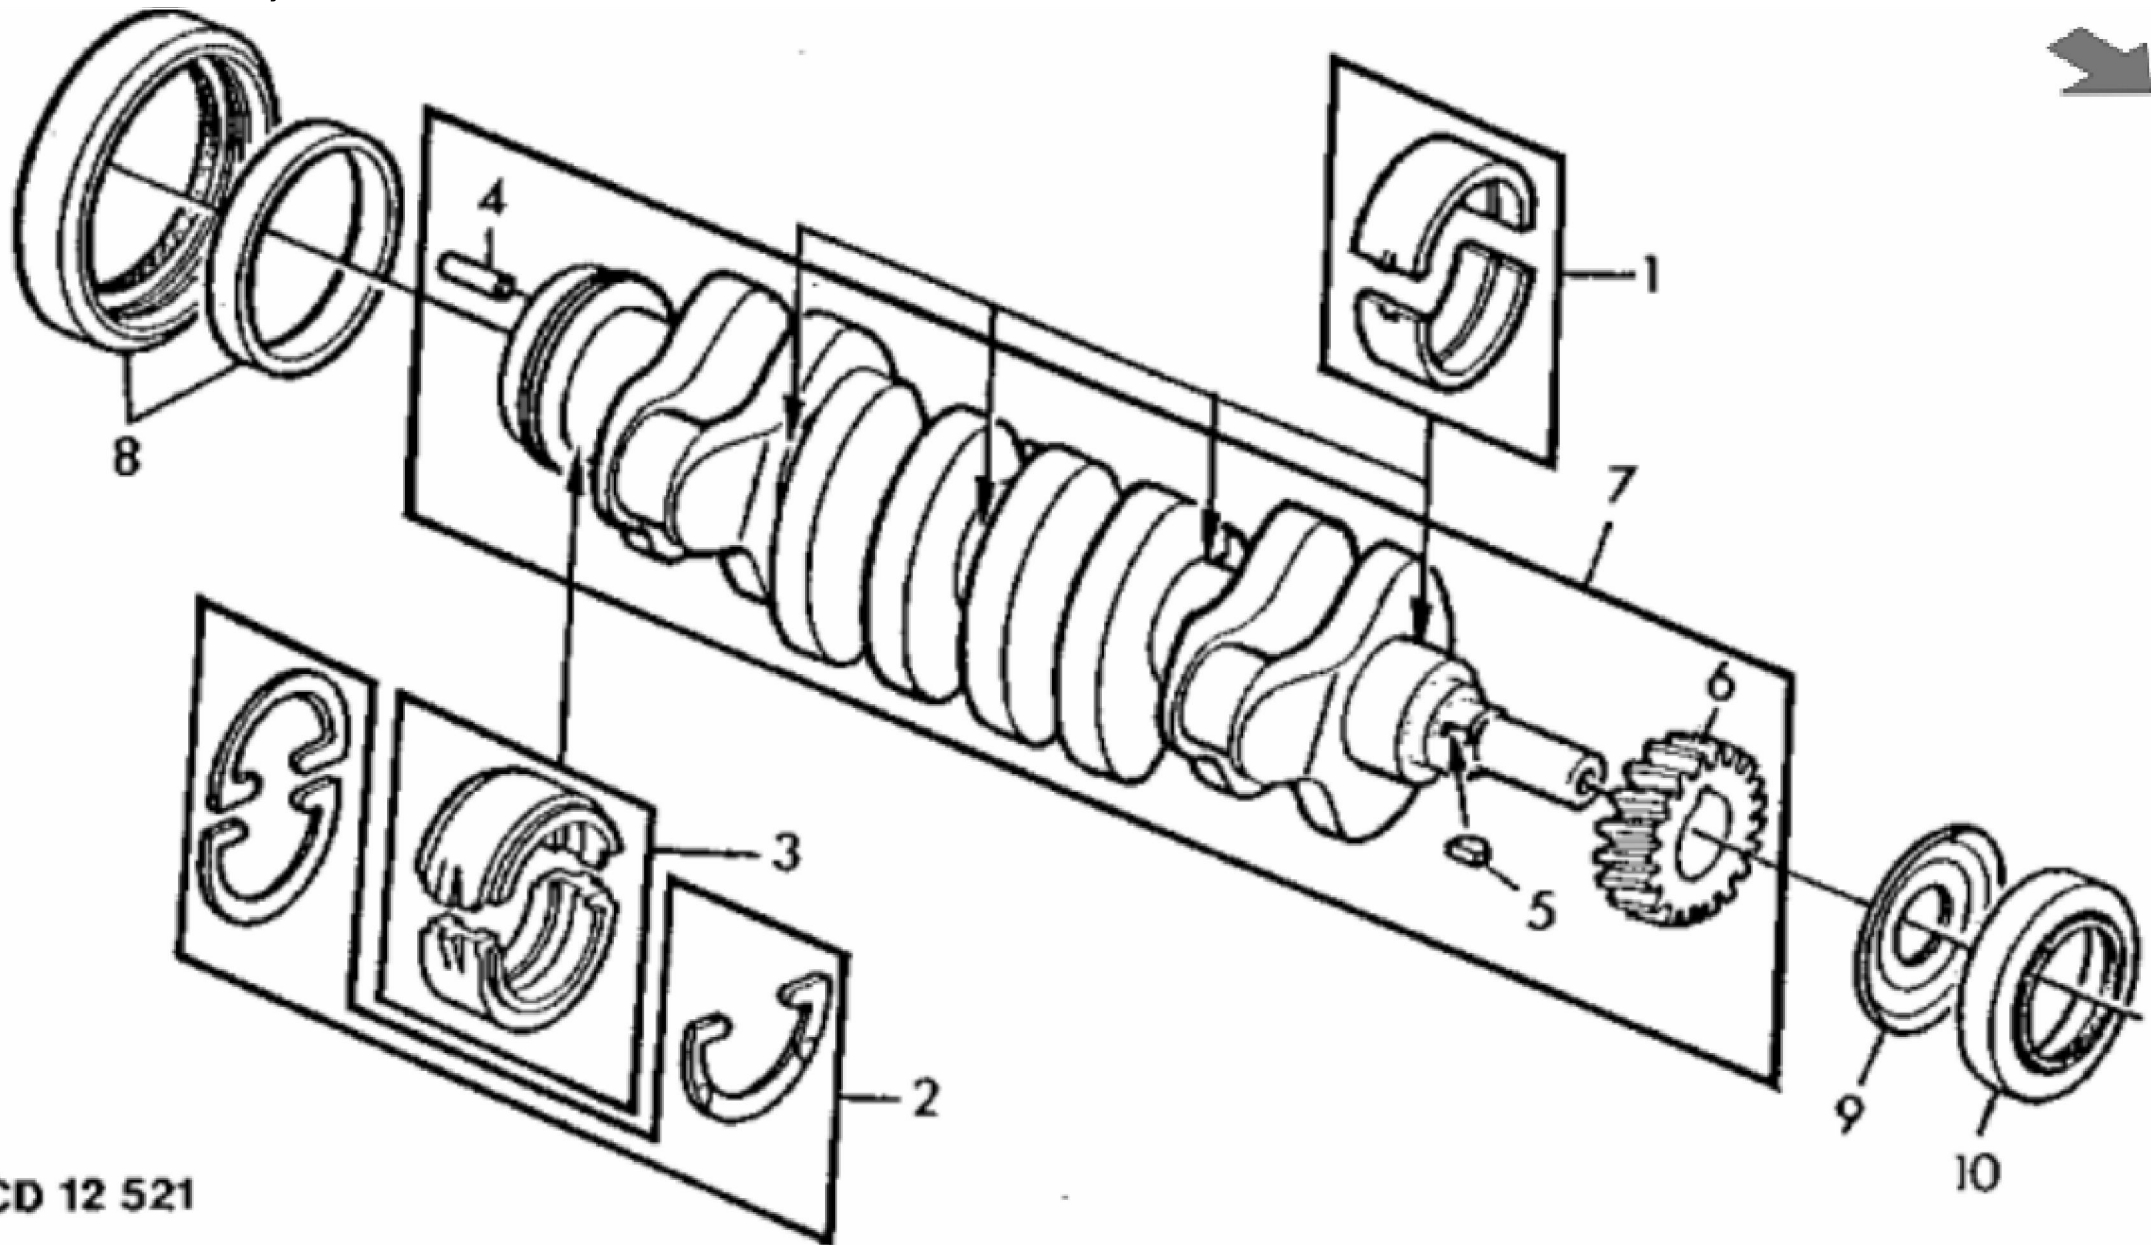

CD 36562

KEY	PART NO.	PART NAME	QTY	1830	2030	2130	REMARKS
1	R97454	GASKET	1	X	X	X	
2	RE30685	COVER	AR	X	X	X	
3	DD14928	KIT	AR	X	X	X	KIT
4	T20362	COVER	1	X	X	X	
5	24H1304	WASHER	13	X	X	X	13/32"X23/32"X0.120"
6	19H2284	CAP SCREW	2	X	X	X	3/8"X7/8"
7	R83169	VALVE	1	X	X	X	
8	T27658	SPRING	1	X	X	X	
9	24H1290	WASHER	AR	X	X	X	21/64"X3/4"X0.036"
10	A4827R	WASHER	1	X	X	X	
11	R91692	FITTING PLUG	1	X	X	X	
12	19H1733	CAP SCREW	1	X	X	X	3/8"X2-1/2"
13	19H2545	CAP SCREW	4	X	X	X	3/8"X1-3/8"
14	19H3181	CAP SCREW	1	X	X	X	3/8"X2"
15	19H2549	CAP SCREW	4	X	X	X	3/8"X1-7/8"

CD 26024

KEY	PART NO.	PART NAME	QTY	1830	2030	2130	REMARKS	
1	R47154	O-RING	1	X	X	X	(FOR AR91662, RE30685)	
2	R67769	COVER	1	X	X	X	(FOR AR91662, RE30685)	
3	12H302	LOCK WASHER	2	X	X	X	1/4" (FOR AR91662, RE30685)	
4	19H1948	CAP SCREW	2	X	X	X	1/4"X3/4 (FOR AR91662, RE30685)	

CD 37707

KEY	PART NO.	PART NAME	QTY	1830	2030	2130	REMARKS	
1	R97352	GASKET	1	X	X	X	(SUB FOR T20336)	
2	R90788	PLUG	1	X	X	X	(SUB FOR T20294)	
3	T20328	GASKET	1	X	X	X		
4	T23614	FILLER NECK	1	X	X	X		
5	24H1304	WASHER	2	X	X	X	13/32"X23/32"X0.120"	
6	19H2128	CAP SCREW	1	X	X	X	3/8"X3"	
7	19H2665	CAP SCREW	1	X	X	X	3/8"X1-5/8"	