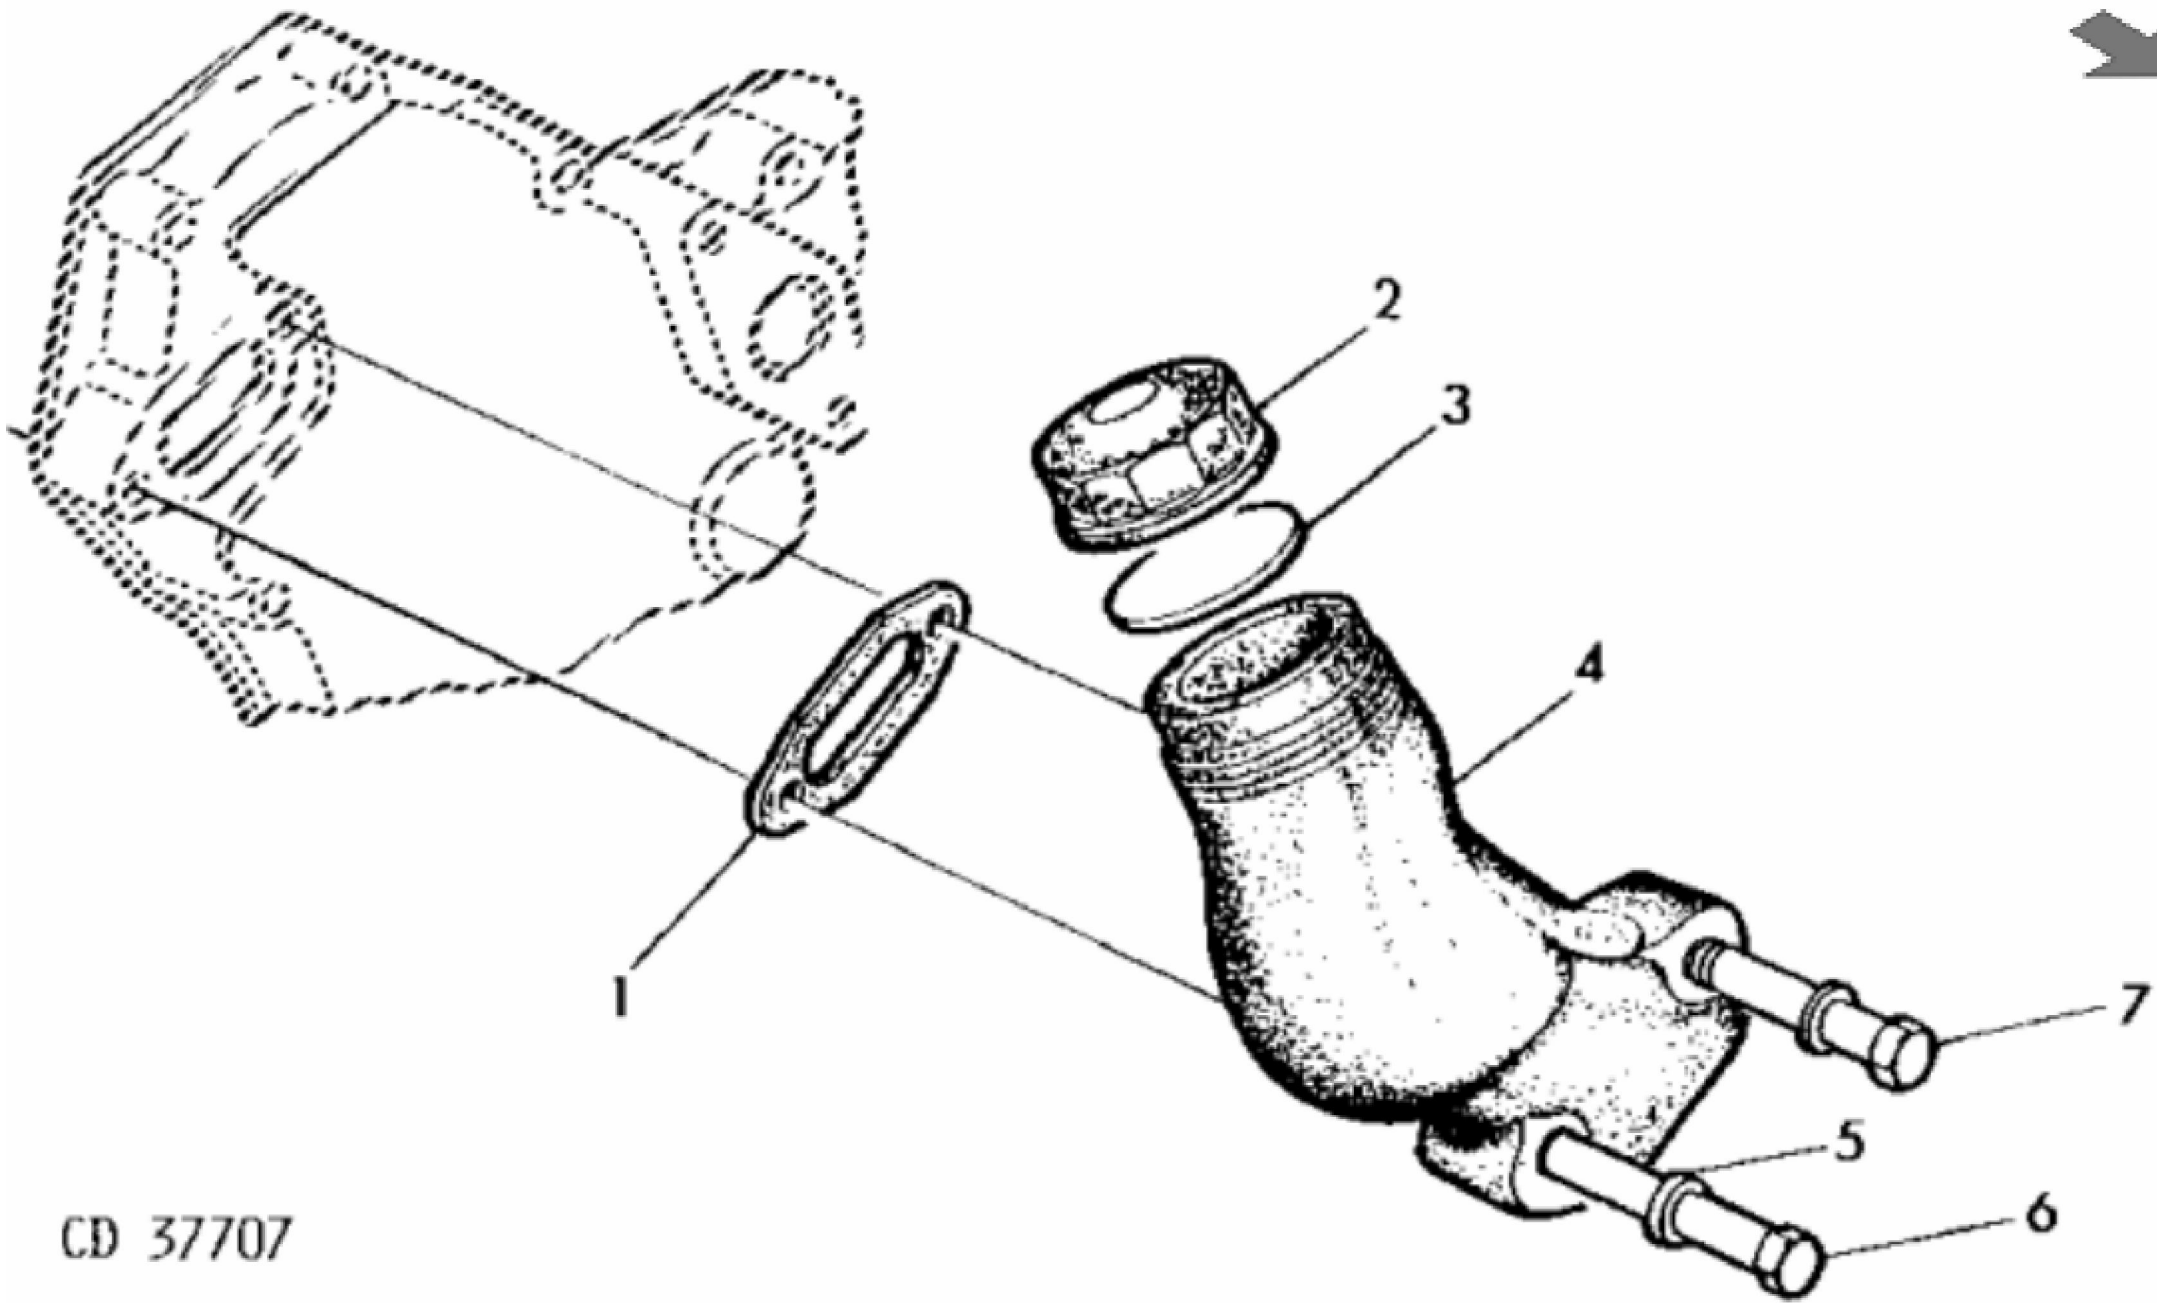

CD 36562

KEY	PART NO.	PART NAME	QTY	1830	2030	2130	REMARKS
1	R97454	GASKET	1	X	X	X	
2	RE30685	COVER	AR	X	X	X	
3	DD14928	KIT	AR	X	X	X	KIT
4	T20362	COVER	1	X	X	X	
5	24H1304	WASHER	13	X	X	X	13/32"X23/32"X0.120"
6	19H2284	CAP SCREW	2	X	X	X	3/8"X7/8"
7	R83169	VALVE	1	X	X	X	
8	T27658	SPRING	1	X	X	X	
9	24H1290	WASHER	AR	X	X	X	21/64"X3/4"X0.036"
10	A4827R	WASHER	1	X	X	X	
11	R91692	FITTING PLUG	1	X	X	X	
12	19H1733	CAP SCREW	1	X	X	X	3/8"X2-1/2"
13	19H2545	CAP SCREW	4	X	X	X	3/8"X1-3/8"
14	19H3181	CAP SCREW	1	X	X	X	3/8"X2"
15	19H2549	CAP SCREW	4	X	X	X	3/8"X1-7/8"

CD 26024

KEY	PART NO.	PART NAME	QTY	1830	2030	2130	REMARKS	
1	R47154	O-RING	1	X	X	X	(FOR AR91662, RE30685)	
2	R67769	COVER	1	X	X	X	(FOR AR91662, RE30685)	
3	12H302	LOCK WASHER	2	X	X	X	1/4" (FOR AR91662, RE30685)	
4	19H1948	CAP SCREW	2	X	X	X	1/4"X3/4 (FOR AR91662, RE30685)	

CD 37707

KEY	PART NO.	PART NAME	QTY	1830	2030	2130	REMARKS	
1	R97352	GASKET	1	X	X	X	(SUB FOR T20336)	
2	R90788	PLUG	1	X	X	X	(SUB FOR T20294)	
3	T20328	GASKET	1	X	X	X		
4	T23614	FILLER NECK	1	X	X	X		
5	24H1304	WASHER	2	X	X	X	13/32"X23/32"X0.120"	
6	19H2128	CAP SCREW	1	X	X	X	3/8"X3"	
7	19H2665	CAP SCREW	1	X	X	X	3/8"X1-5/8"	