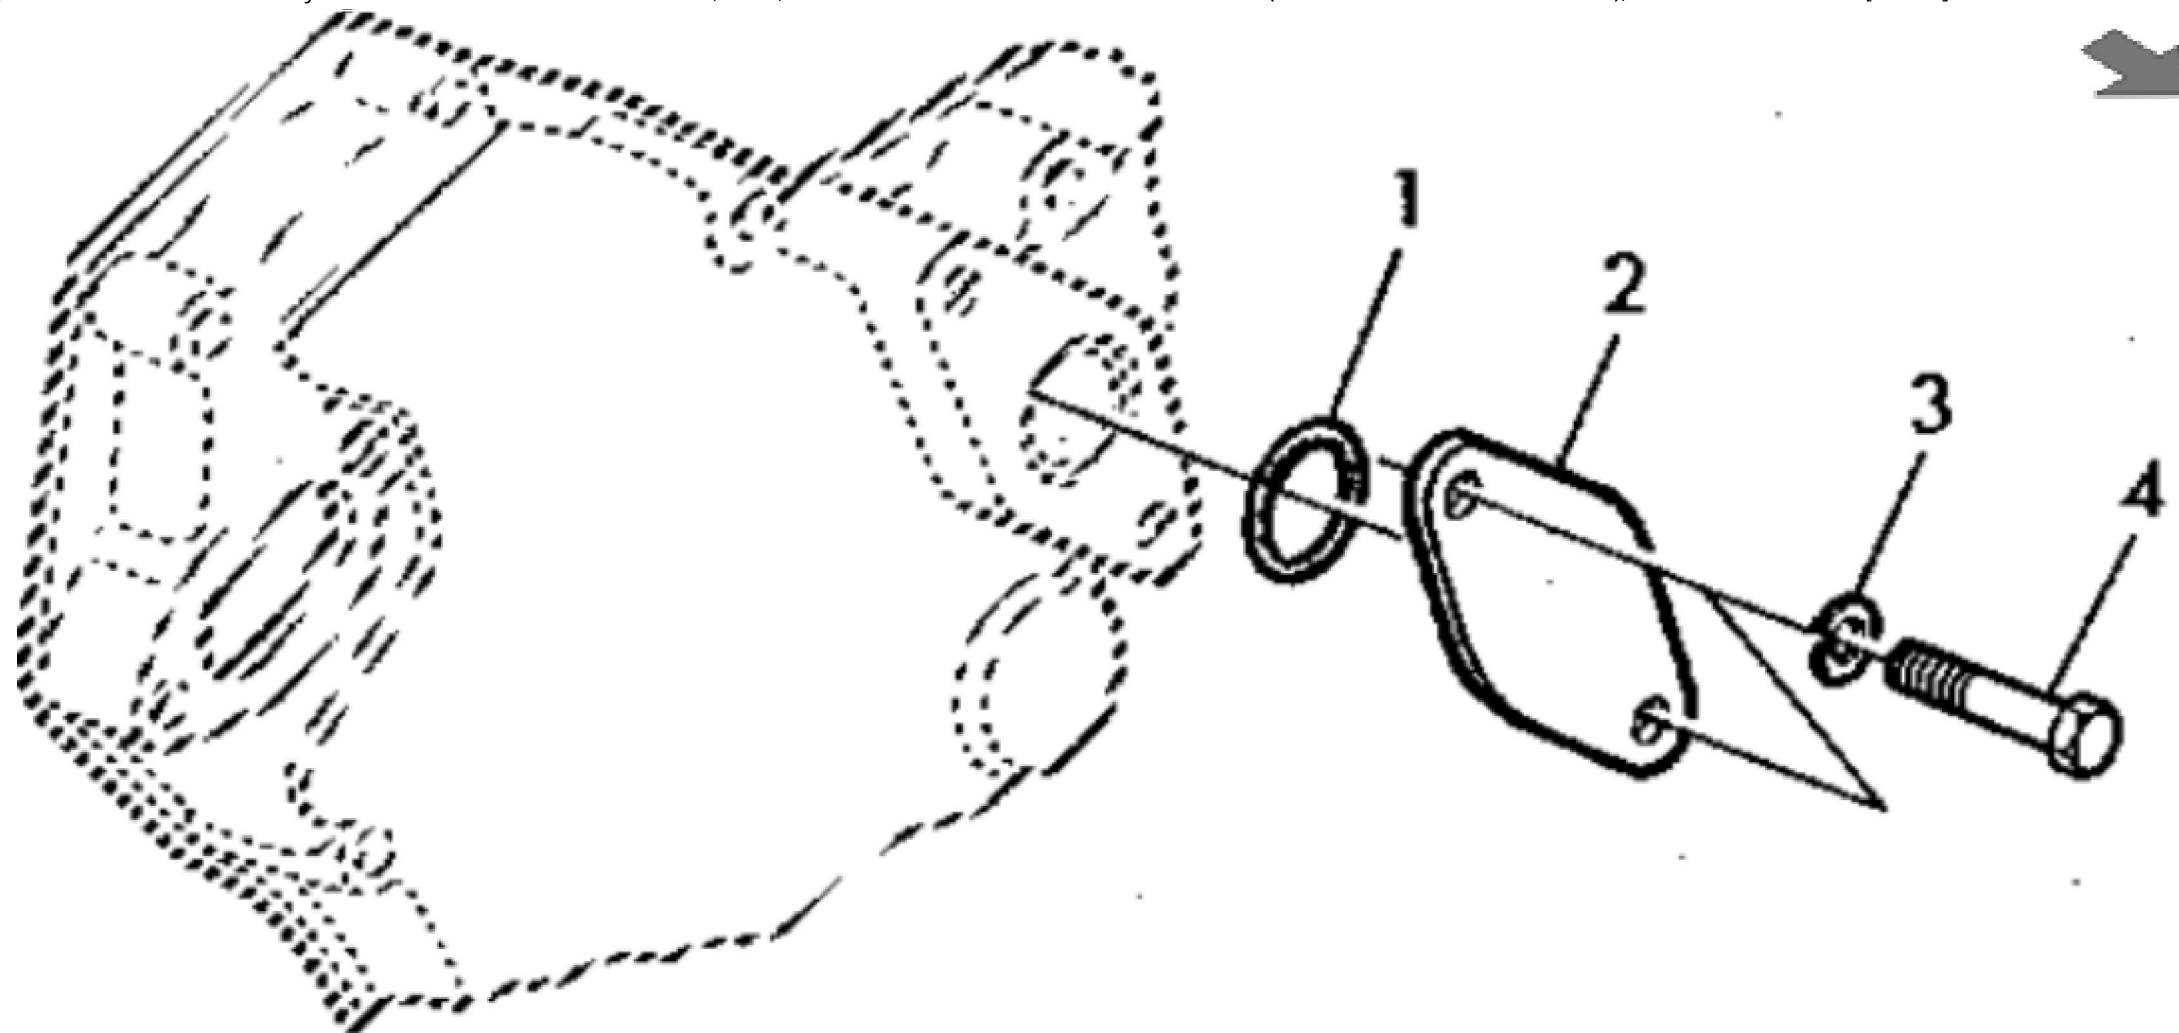

CD 36562

KEY	PART NO.	PART NAME	QTY	1830	2030	2130	REMARKS
1	R97454	GASKET	1	X	X	X	
2	RE30685	COVER	AR	X	X	X	
3	DD14928	KIT	AR	X	X	X	KIT
4	T20362	COVER	1	X	X	X	
5	24H1304	WASHER	13	X	X	X	13/32"X23/32"X0.120"
6	19H2284	CAP SCREW	2	X	X	X	3/8"X7/8"
7	R83169	VALVE	1	X	X	X	
8	T27658	SPRING	1	X	X	X	
9	24H1290	WASHER	AR	X	X	X	21/64"X3/4"X0.036"
10	A4827R	WASHER	1	X	X	X	
11	R91692	FITTING PLUG	1	X	X	X	
12	19H1733	CAP SCREW	1	X	X	X	3/8"X2-1/2"
13	19H2545	CAP SCREW	4	X	X	X	3/8"X1-3/8"
14	19H3181	CAP SCREW	1	X	X	X	3/8"X2"
15	19H2549	CAP SCREW	4	X	X	X	3/8"X1-7/8"

CD 26024

KEY	PART NO.	PART NAME	QTY	1830	2030	2130	REMARKS	
1	R47154	O-RING	1	X	X	X	(FOR AR91662, RE30685)	
2	R67769	COVER	1	X	X	X	(FOR AR91662, RE30685)	
3	12H302	LOCK WASHER	2	X	X	X	1/4" (FOR AR91662, RE30685)	
4	19H1948	CAP SCREW	2	X	X	X	1/4"X3/4 (FOR AR91662, RE30685)	

CD 37707

KEY	PART NO.	PART NAME	QTY	1830	2030	2130	REMARKS	
1	R97352	GASKET	1	X	X	X	(SUB FOR T20336)	
2	R90788	PLUG	1	X	X	X	(SUB FOR T20294)	
3	T20328	GASKET	1	X	X	X		
4	T23614	FILLER NECK	1	X	X	X		
5	24H1304	WASHER	2	X	X	X	13/32"X23/32"X0.120"	
6	19H2128	CAP SCREW	1	X	X	X	3/8"X3"	
7	19H2665	CAP SCREW	1	X	X	X	3/8"X1-5/8"	