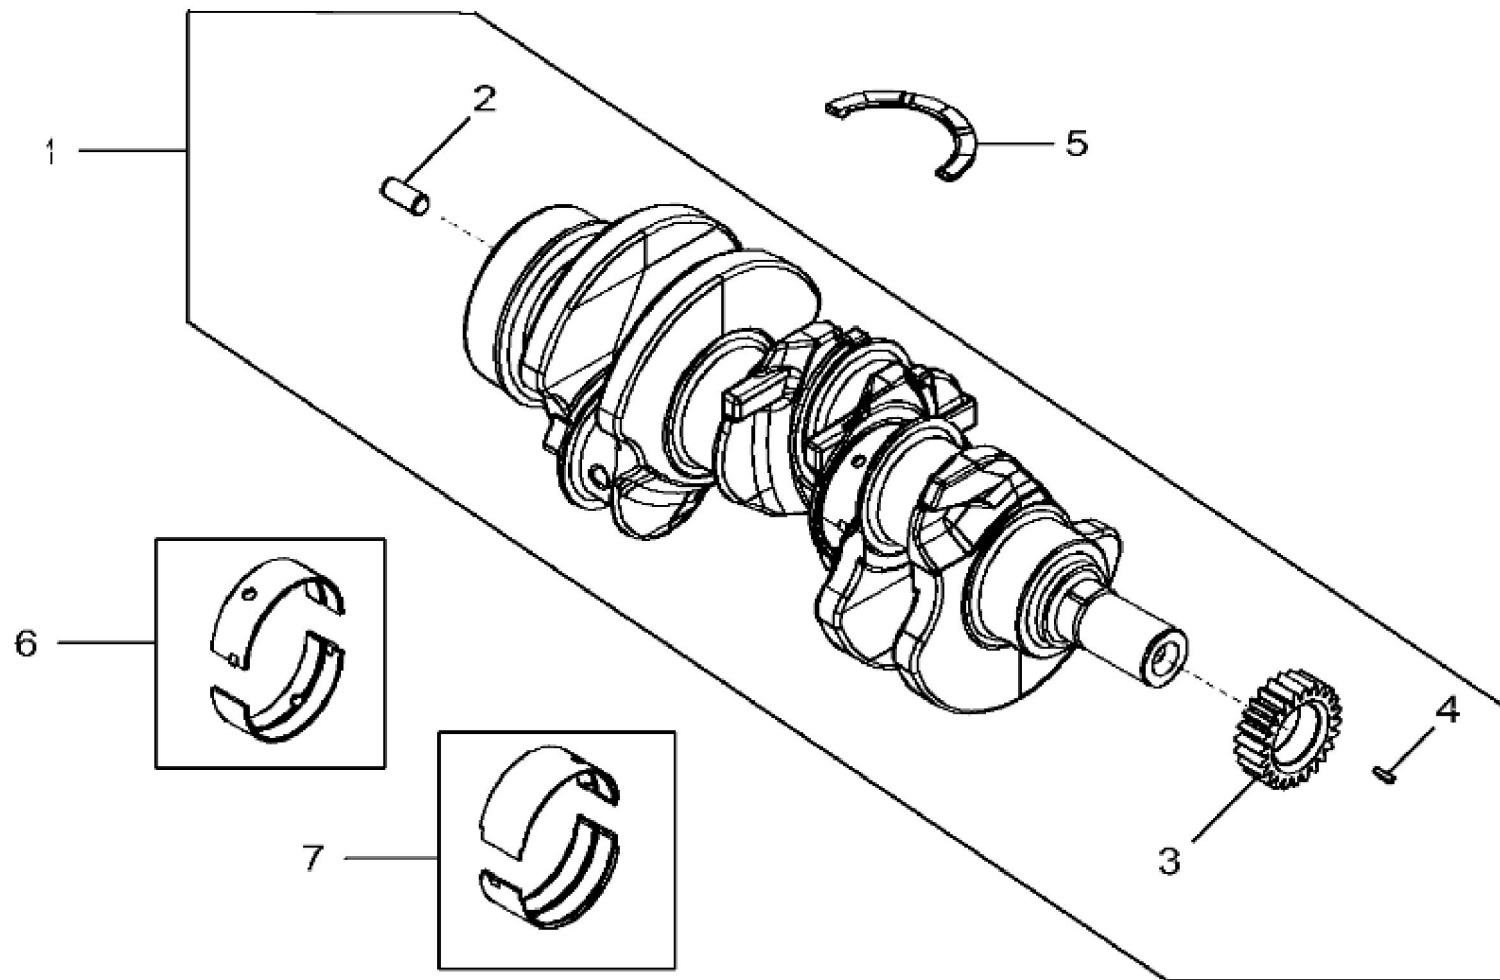

KEY	PART NO.	PART NAME	QTY	REMARKS
1	RE520768	PISTON-LINER KIT	3	
2	RE525162	O-RING KIT	3	
3	R54802	ORIFICE	3	
4	RE504451	CAMSHAFT	1	
4	SE501623	CAMSHAFT REMAN	1	
5	26H72	SHAFT KEY	1	1/8" X 5/8"
6	15H695	PIPE PLUG	1	3/8"
7	R119874	BUSHING	1	
8	T20072	PLATE	1	
9	19H2676	CAP SCREW	2	3/8" X 1"
10	R111137	SPRING	1	
11	R121043	VALVE	1	
12	T18891	PLUG	2	
13	B153R	DOWEL PIN	2	
14	D2361R	BALL	1	
15	R97185	O-RING	1	
16	T20168	WASHER	8	
17	R528387	CAP SCREW	8	SUB FOR T23474
18	T23435	THREADED NIPPLE	1	
19	RE507807	PIPE PLUG	1	
20	15H275	PIPE PLUG	1	1/4"
21	R26493	BUSHING	1	
22	RE71255	PIPE PLUG	2	
23	A120R	DOWEL PIN	4	
24	15H653	PIPE PLUG	1	1"

4713_RE507623_PCD

KEY	PART NO.	PART NAME	QTY	REMARKS	
1	RE521348	CRANKSHAFT	1	(With Bearings) SUB FOR RE50979; KIT	
1	SE501652	CRANKSHAFT REMAN	1	(With Bearings) (With Spur Timing Gears) REMAN FOR RE521348	
1	SE501653	CRANKSHAFT REMAN	1	(With Bearings) (With Helical Timing Gears) REMAN FOR RE521348	
1	RE502385	CRANKSHAFT	1	(For India Market Only) MARKED R542963	
2	A120R	DOWEL PIN	1		
3	R538912	GEAR	1	SUB FOR R100850 OR R504262	
4	26H72	SHAFT KEY	1	1/8" X 5/8"	
5	R516362	THRUST WASHER	3		
6	AT21140	BEARING	3		
7	RE57279	BEARING KIT	1		

KEY	PART NO.	PART NAME	QTY	REMARKS	
1	RE565370	PISTON-LINER KIT	3	INCLUDES RE525162	
2	RE565367	PISTON RING KIT	3		
3	RE562923	PIN KIT	1		
4	40M1856	SNAP RING	6		
5	RE27348	BEARING KIT	6	INCLUDES (2) R516361	
6	RE507799	CONNECTING ROD	3		
7	R80033	CAP SCREW	2		