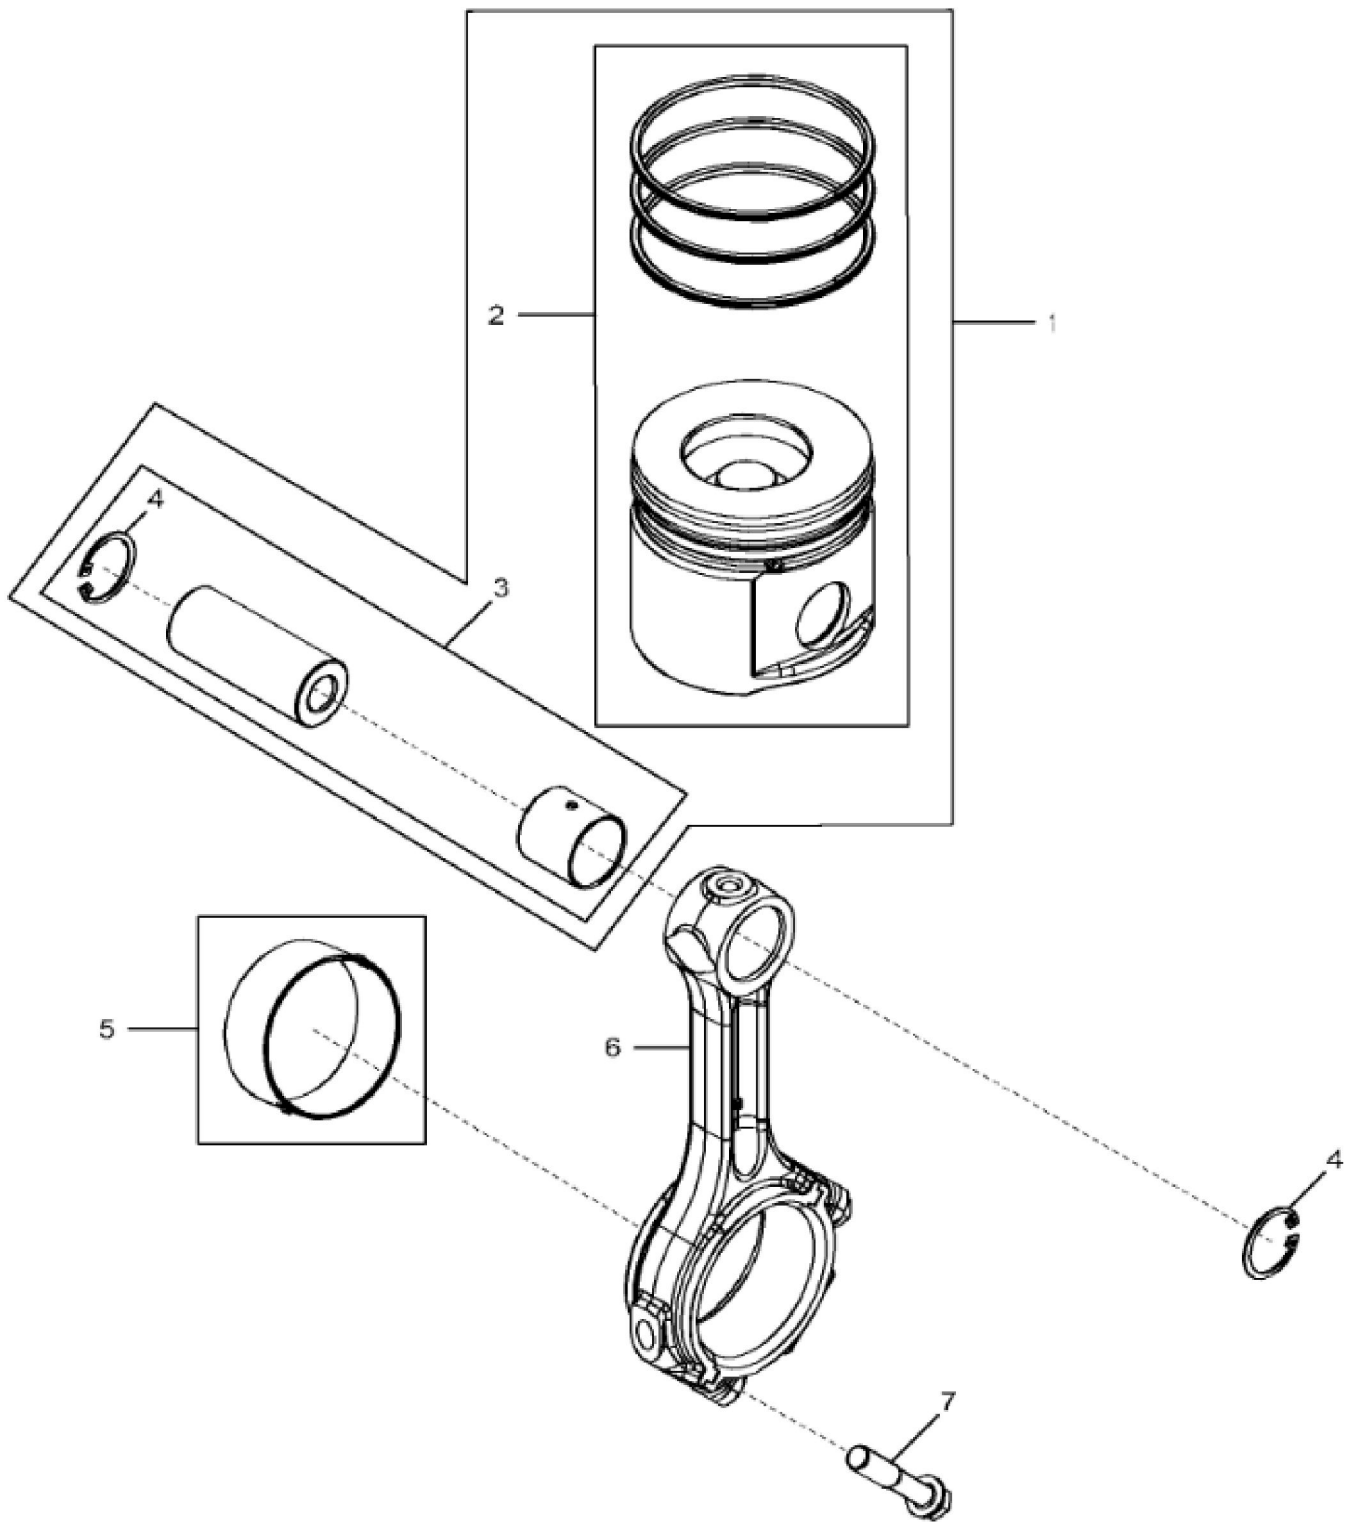

KEY	PART NO.	PART NAME	QTY	REMARKS
1	RE520768	PISTON-LINER KIT	3	
2	RE525162	O-RING KIT	3	
3	R54802	ORIFICE	3	
4	RE504451	CAMSHAFT	1	
4	SE501623	CAMSHAFT REMAN	1	
5	26H72	SHAFT KEY	1	1/8" X 5/8"
6	15H695	PIPE PLUG	1	3/8"
7	R119874	BUSHING	1	
8	T20072	PLATE	1	
9	19H2676	CAP SCREW	2	3/8" X 1"
10	R111137	SPRING	1	
11	R121043	VALVE	1	
12	T18891	PLUG	2	
13	B153R	DOWEL PIN	2	
14	D2361R	BALL	1	
15	R97185	O-RING	1	
16	T20168	WASHER	8	
17	R528387	CAP SCREW	8	SUB FOR T23474
18	T23435	THREADED NIPPLE	1	
19	RE507807	PIPE PLUG	1	
20	15H275	PIPE PLUG	1	1/4"
21	R26493	BUSHING	1	
22	RE71255	PIPE PLUG	2	
23	A120R	DOWEL PIN	4	
24	15H653	PIPE PLUG	1	1"

4713_RE507623_PCD

KEY	PART NO.	PART NAME	QTY	REMARKS	
1	RE521348	CRANKSHAFT	1	(With Bearings) SUB FOR RE50979; KIT	
1	SE501652	CRANKSHAFT REMAN	1	(With Bearings) (With Spur Timing Gears) REMAN FOR RE521348	
1	SE501653	CRANKSHAFT REMAN	1	(With Bearings) (With Helical Timing Gears) REMAN FOR RE521348	
1	RE502385	CRANKSHAFT	1	(For India Market Only) MARKED R542963	
2	A120R	DOWEL PIN	1		
3	R538912	GEAR	1	SUB FOR R100850 OR R504262	
4	26H72	SHAFT KEY	1	1/8" X 5/8"	
5	R516362	THRUST WASHER	3		
6	AT21140	BEARING	3		
7	RE57279	BEARING KIT	1		

KEY	PART NO.	PART NAME	QTY	REMARKS	
1	RE565370	PISTON-LINER KIT	3	INCLUDES RE525162	
2	RE565367	PISTON RING KIT	3		
3	RE562923	PIN KIT	1		
4	40M1856	SNAP RING	6		
5	RE27348	BEARING KIT	6	INCLUDES (2) R516361	
6	RE507799	CONNECTING ROD	3		
7	R80033	CAP SCREW	2		