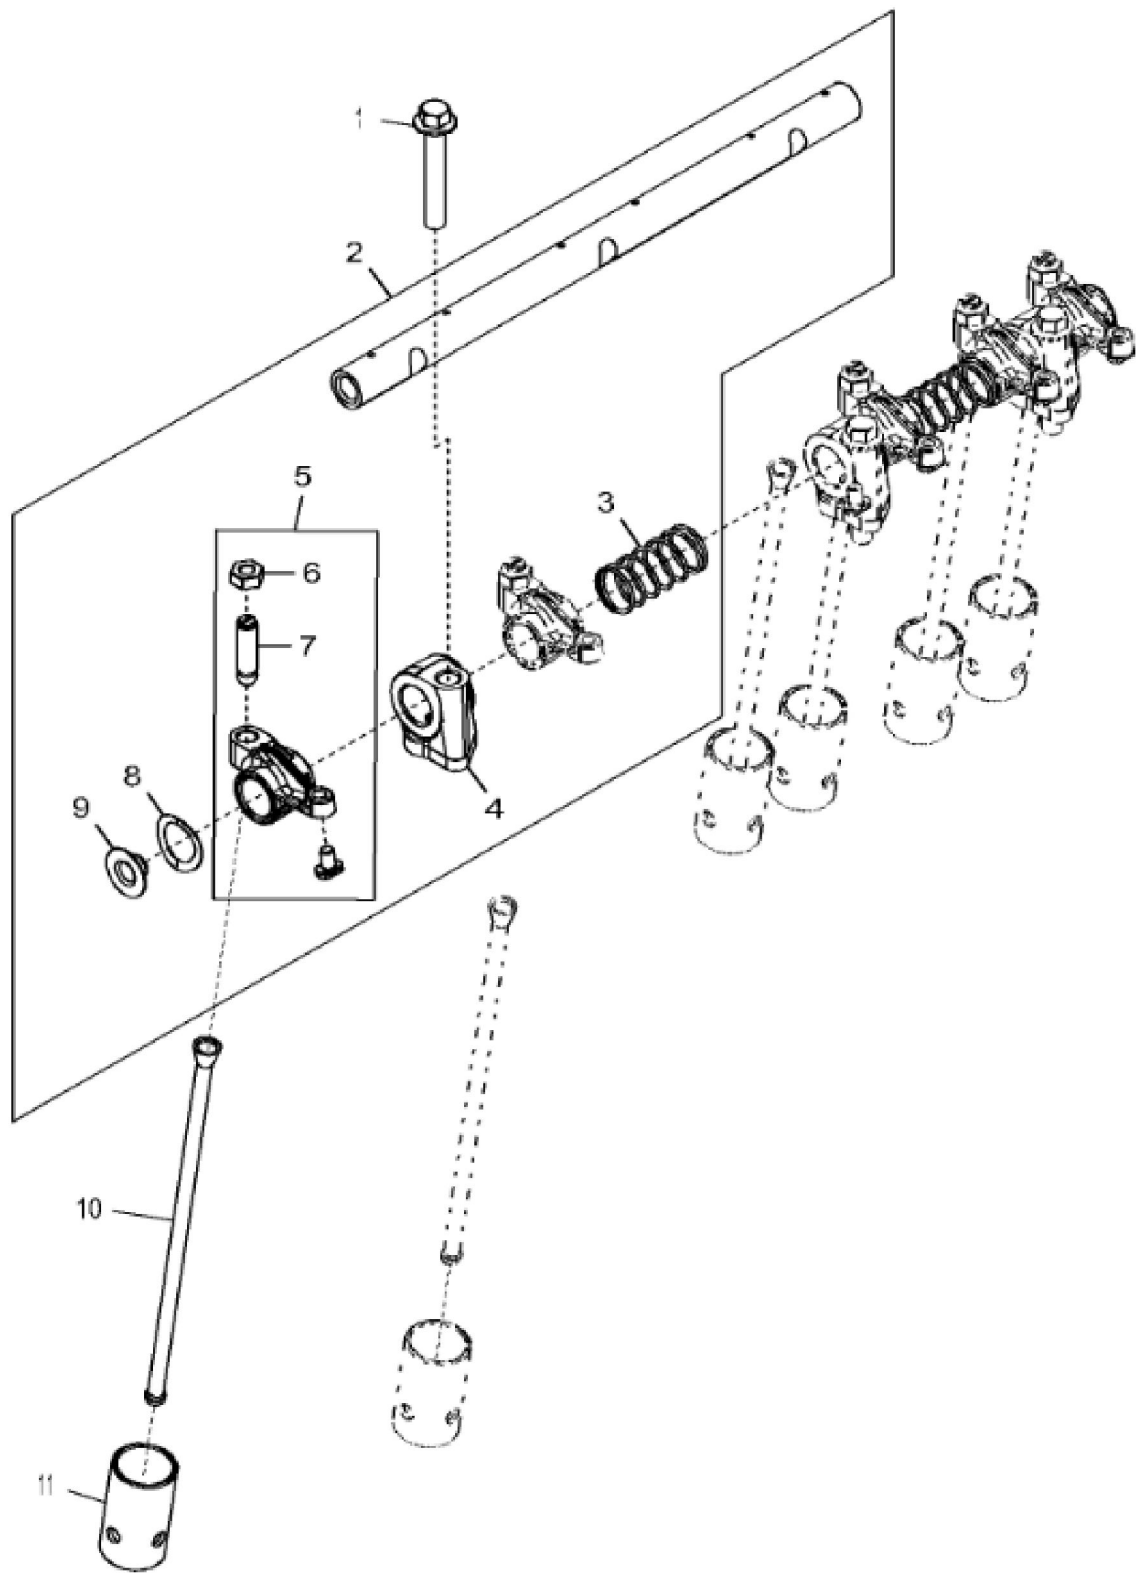

KEY	PART NO.	PART NAME	QTY	REMARKS
1	RE520768	PISTON-LINER KIT	3	
2	RE525162	O-RING KIT	3	
3	R54802	ORIFICE	3	
4	RE504451	CAMSHAFT	1	
4	SE501623	CAMSHAFT REMAN	1	
5	26H72	SHAFT KEY	1	1/8" X 5/8"
6	15H695	PIPE PLUG	1	3/8"
7	R119874	BUSHING	1	
8	T20072	PLATE	1	
9	19H2676	CAP SCREW	2	3/8" X 1"
10	R111137	SPRING	1	
11	R121043	VALVE	1	
12	T18891	PLUG	2	
13	B153R	DOWEL PIN	2	
14	D2361R	BALL	1	
15	R97185	O-RING	1	
16	T20168	WASHER	8	
17	R528387	CAP SCREW	8	SUB FOR T23474
18	T23435	THREADED NIPPLE	1	
19	RE507807	PIPE PLUG	1	
20	15H275	PIPE PLUG	1	1/4"
21	R26493	BUSHING	1	
22	RE71255	PIPE PLUG	2	
23	A120R	DOWEL PIN	4	
24	15H653	PIPE PLUG	1	1"

4713_RE507623_PCD

KEY	PART NO.	PART NAME	QTY	REMARKS	
1	RE521348	CRANKSHAFT	1	(With Bearings) SUB FOR RE50979; KIT	
1	SE501652	CRANKSHAFT REMAN	1	(With Bearings) (With Spur Timing Gears) REMAN FOR RE521348	
1	SE501653	CRANKSHAFT REMAN	1	(With Bearings) (With Helical Timing Gears) REMAN FOR RE521348	
1	RE502385	CRANKSHAFT	1	(For India Market Only) MARKED R542963	
2	A120R	DOWEL PIN	1		
3	R538912	GEAR	1	SUB FOR R100850 OR R504262	
4	26H72	SHAFT KEY	1	1/8" X 5/8"	
5	R516362	THRUST WASHER	3		
6	AT21140	BEARING	3		
7	RE57279	BEARING KIT	1		

KEY	PART NO.	PART NAME	QTY	REMARKS	
1	RE565370	PISTON-LINER KIT	3	INCLUDES RE525162	
2	RE565367	PISTON RING KIT	3		
3	RE562923	PIN KIT	1		
4	40M1856	SNAP RING	6		
5	RE27348	BEARING KIT	6	INCLUDES (2) R516361	
6	RE507799	CONNECTING ROD	3		
7	R80033	CAP SCREW	2		