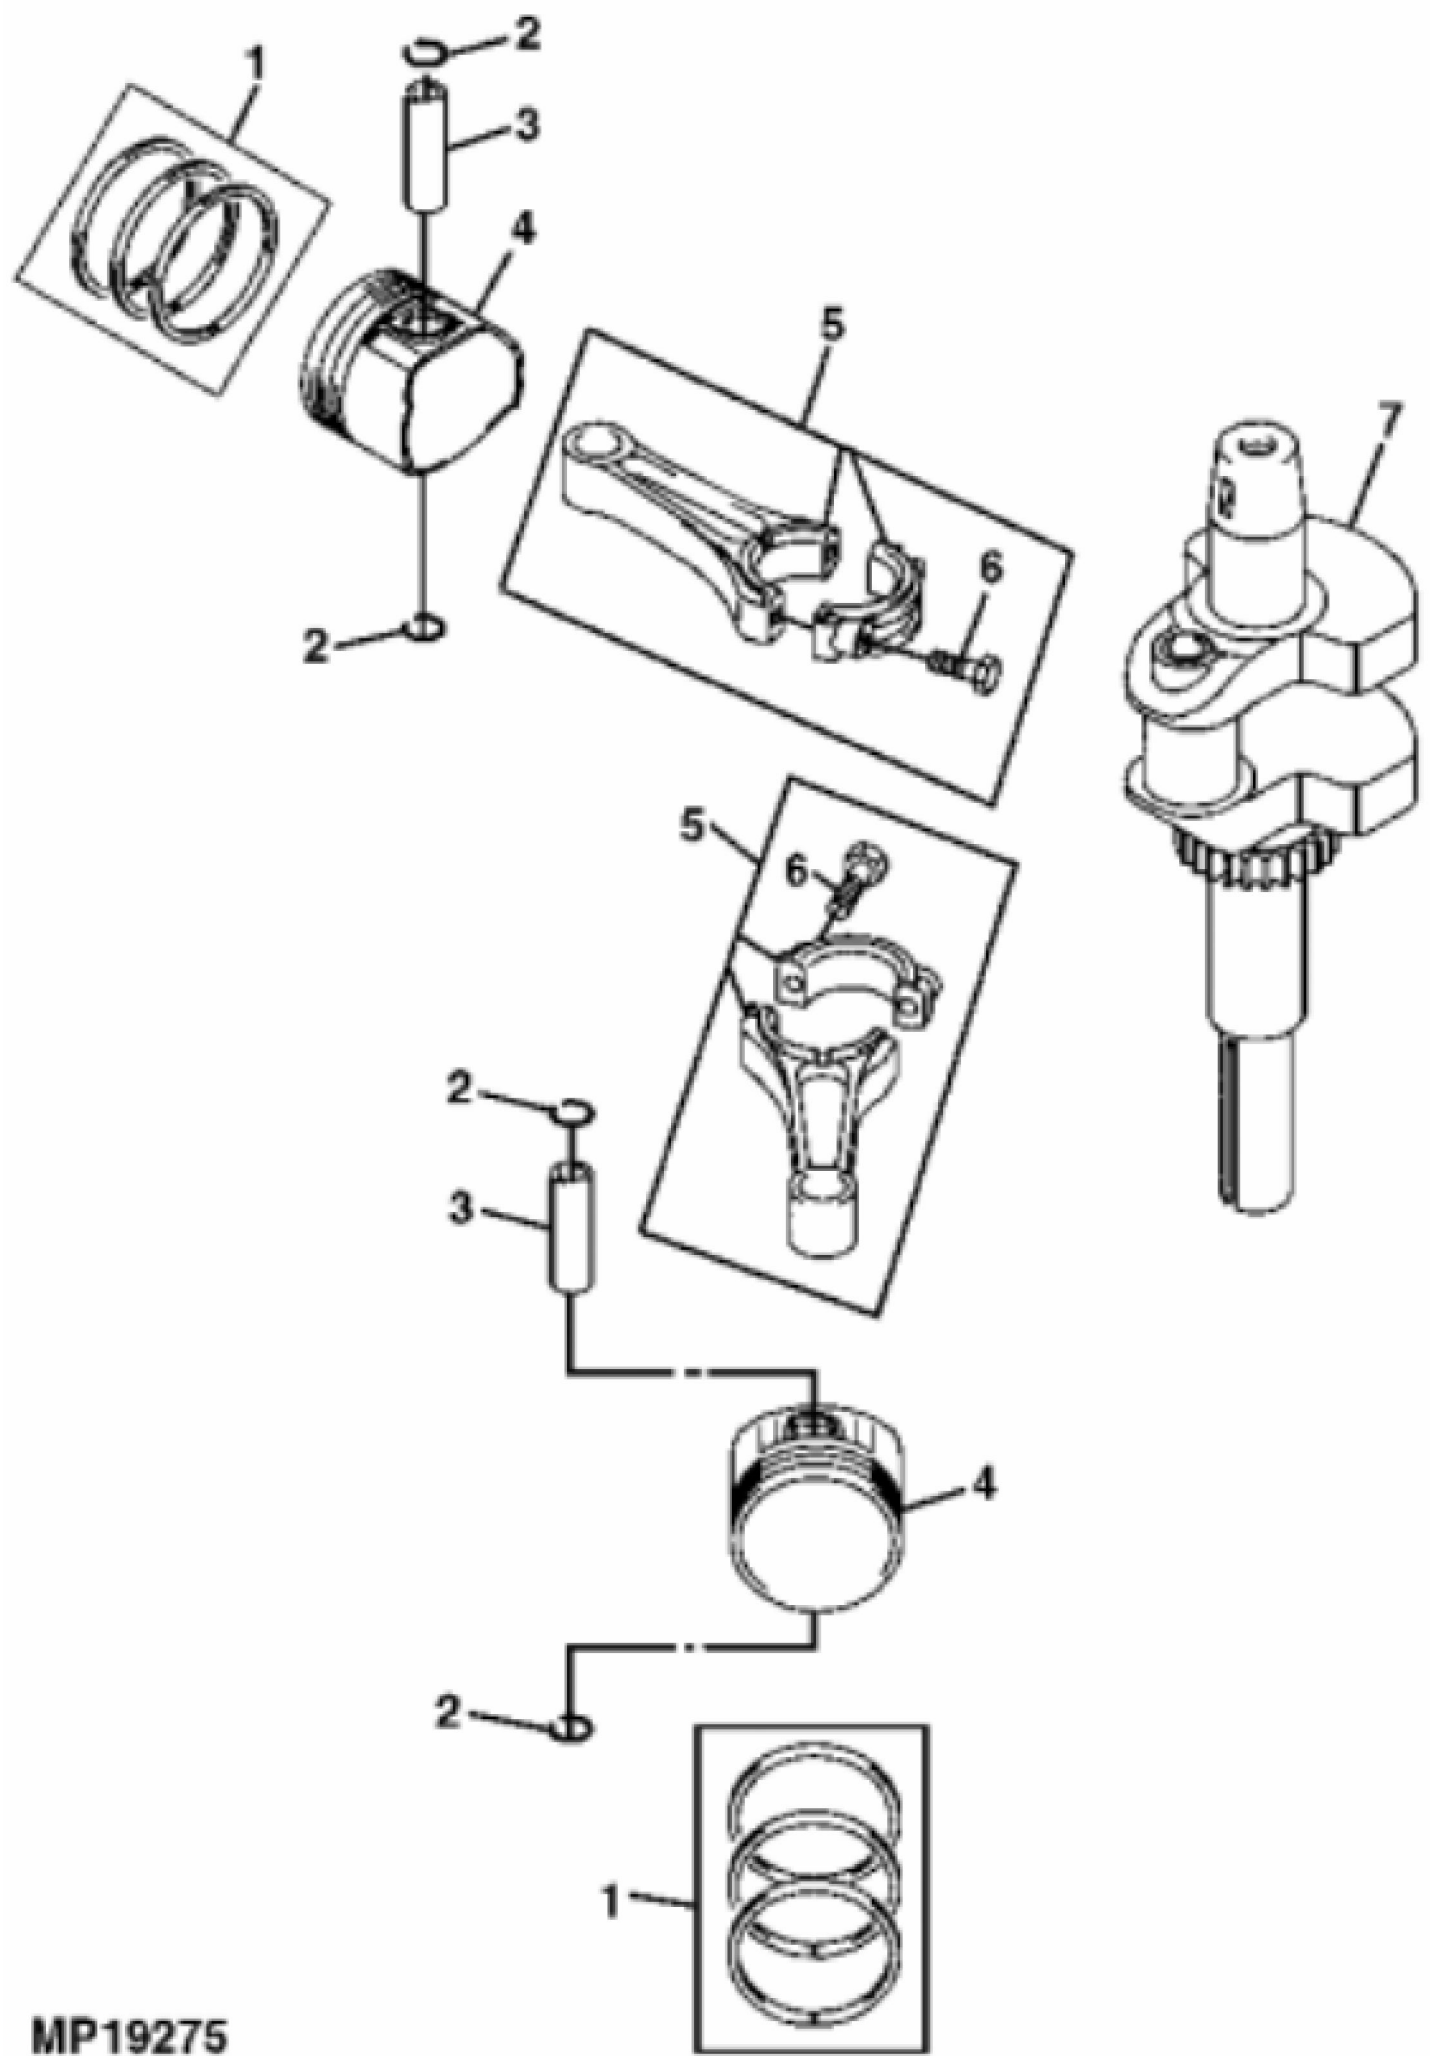

MP19275

KEY	PART NO.	PART NAME	QTY	REMARKS	
1	AM127861	PISTON RING KIT	2	STD	
1	AM128007	PISTON RING KIT	2	.50MM (.020") OS	
2	M138398	SNAP RING	4	(SUB FOR M140233)	
3	M138397	PISTON PIN	2		
4	M143754	PISTON	2	STD	
4	M143755	PISTON	2	.50MM (.020") OS	
5	AM127863	CONNECTING ROD	2	STD	
5	AM128006	CONNECTING ROD	2	.50MM (.020") US	
6	19M7874	CAP SCREW	2	M6 X 30	
7	AM127862	CRANKSHAFT	1		

KEY	PART NO.	PART NAME	QTY	REMARKS
1	M138404	GUIDE	2	
2	M76088	PUSH ROD	4	
3	M138403	TAPPET	4	
4	M138400	EXHAUST VALVE	2	
5	M138409	COMPRESSION SPRING	4	
6	M138401	RETAINER	4	
7	M146881	BOLT	4	(SUB FOR M138414)
8	M118845	RETAINER	4	2 HALVES, EACH
9	M138402	ROCKER ARM	4	
10	M92891	NUT	4	
11	M138410	SCREW	4	
12	M138399	INTAKE VALVE	2	
13	AM127864	CAMSHAFT	1	
14	M138413	EXTENSION SPRING	1	
15	M140240	PLATE	1	
16	M140238	GUIDE	1	(SUB FOR M138405)
17	MIU10971	BALL	6	(SUB FOR M138412)
18	M138411	SNAP RING	2	NLA; ORDER MIU14000
18	MIU14000	SNAP RING	2	
19	M146880	PLATE	1	(SUB FOR M138406)
20	MIU10708	SLEEVE	1	NLA;ORDER MIU13044; SUB FOR M138408 OR M149875
20	MIU13044	SLEEVE	1	
21	M138415	WASHER	1	