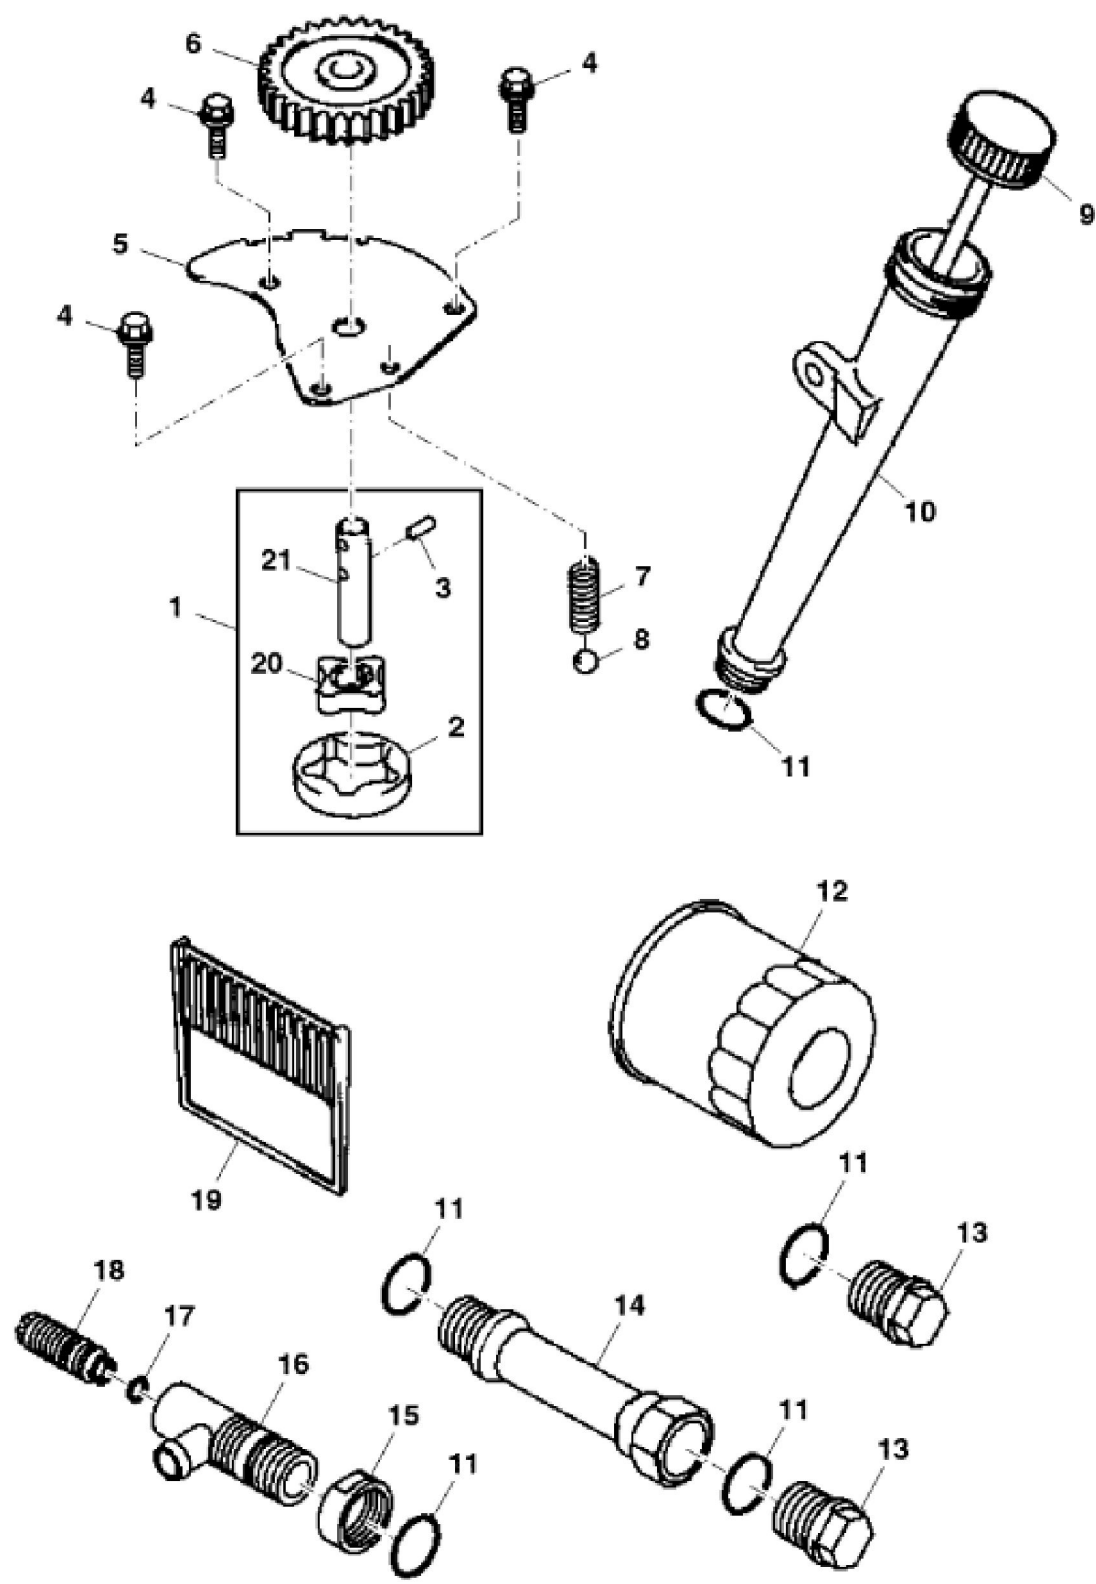

KEY	PART NO.	PART NAME	QTY	REMARKS
1	M138404	GUIDE	2	
2	M76088	PUSH ROD	4	
3	M138403	TAPPET	4	
4	M138400	EXHAUST VALVE	2	
5	M138409	COMPRESSION SPRING	4	
6	M138401	RETAINER	4	
7	M146881	BOLT	4	(SUB FOR M138414)
8	M118845	RETAINER	4	2 HALVES, EACH
9	M138402	ROCKER ARM	4	
10	M92891	NUT	4	
11	M138410	SCREW	4	
12	M138399	INTAKE VALVE	2	
13	AM127864	CAMSHAFT	1	
14	M138413	EXTENSION SPRING	1	
15	M140240	PLATE	1	
16	M140238	GUIDE	1	(SUB FOR M138405)
17	MIU10971	BALL	6	(SUB FOR M138412)
18	M138411	SNAP RING	2	NLA; ORDER MIU14000
18	MIU14000	SNAP RING	2	
19	M146880	PLATE	1	(SUB FOR M138406)
20	MIU10708	SLEEVE	1	NLA;ORDER MIU13044; SUB FOR M138408 OR M149875
20	MIU13044	SLEEVE	1	
21	M138415	WASHER	1