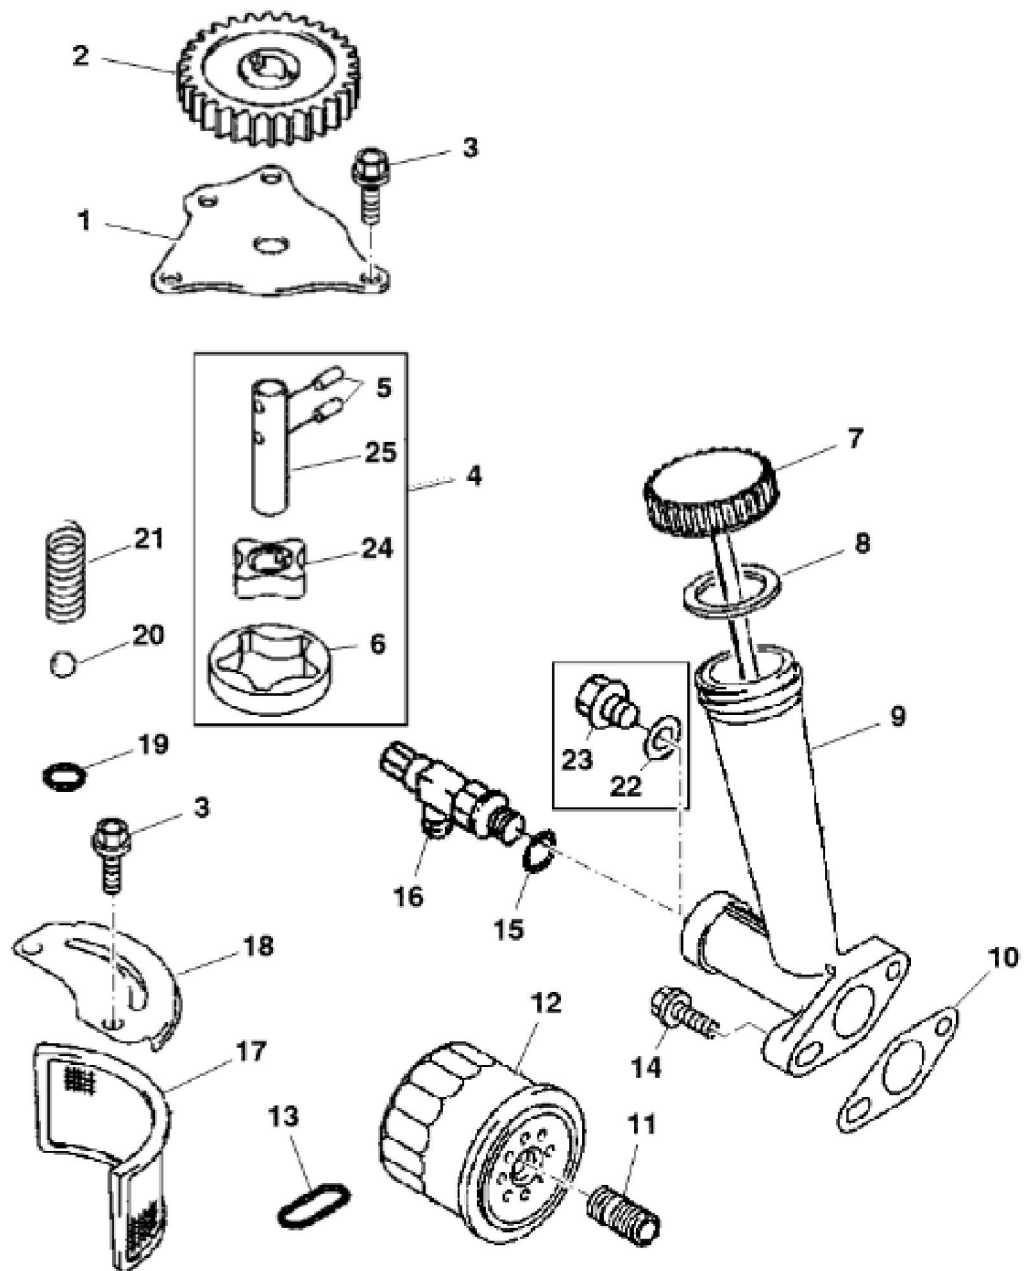

KEY	PART NO.	PART NAME	QTY	REMARKS	
..	AM128210	SHORT BLOCK ASSEMBLY	1	(FD611V-ES01, FS01)	
..	AM133747	SHORT BLOCK ASSEMBLY	1	(FD611V-AS02, BS02)	
..	AM128198	LABEL KIT	1	ENGINE	

John Deere > Turf And Utility >TRACTOR, LAWN AND GARDEN >GX345 - TRACTOR, LAWN AND GARDEN >GX345 Lawn and Garden Tractor >20 ENGINE AM135052 >ST604226 - PISTON AND CRANKSHAFT

KEY	PART NO.	PART NAME	QTY	REMARKS
1	AM105554	PISTON RING KIT	1	STD
1	AM105562	PISTON RING KIT	2	.50MM (.020") OS
2	M76120	SNAP RING	AR	
3	AM116415	PISTON REPLACEMENT KIT	2	NLA; ORDER AM105554, M76120 AND M96545
3	AM116416	PISTON REPLACEMENT KIT	2	NLA; ORDER AM105562, M76120 AND M76096
4	M76119	PIN	2	
5	UC12440	CRANKSHAFT	1	MARKED FD611V-FS01; SUB FOR AM105564
5	AM133752	CRANKSHAFT	1	(FD611V-AS02, BS02)
6	M76122	DOWEL PIN	1	
7	M76121	GEAR	1	
8	AM105565	CONNECTING ROD	2	STD (FD611V-ES01, FS01) (SUB AM133731)
8	AM106252	CONNECTING ROD	AR	.50MM (.020") US, (FD611V-ES01, FS01) (SUB AM133732)
8	AM133731	CONNECTING ROD	2	STD (FD611V-AS02, BS02)
8	AM133732	CONNECTING ROD	AR	.50MM (.020") US, (FD611V-AS02, BS02)
9	M147310	BOLT	4	SUB FOR PT12040
10	M96545	PISTON	1	
10	M76096	PISTON	2	

MP19503

KEY	PART NO.	PART NAME	QTY	REMARKS	
1	AM109389	ARM KIT	2	NLA, SHAFT AND ROCKER	
1	M76086	ROCKER ARM	2	SUB FOR AM109389	
1	M76087	SHAFT	2	SUB FOR AM109389	
1	M76093	CLIP	2	SUB FOR AM109389	
2	M76092	NUT	4		
3	M76091	SCREW	4		
4	M118845	RETAINER	4		
5	M118842	RETAINER	4		
6	M135854	SPRING	4		
7	M76084	RETAINER	4		
8	M76090	SEAL	4		
9	M150551	INTAKE VALVE	2	(SUB FOR M120264)	
10	M120241	EXHAUST VALVE	2		
11	AM127312	CAMSHAFT	1		
12	M76089	TAPPET	4		
13	M76088	PUSH ROD	4		