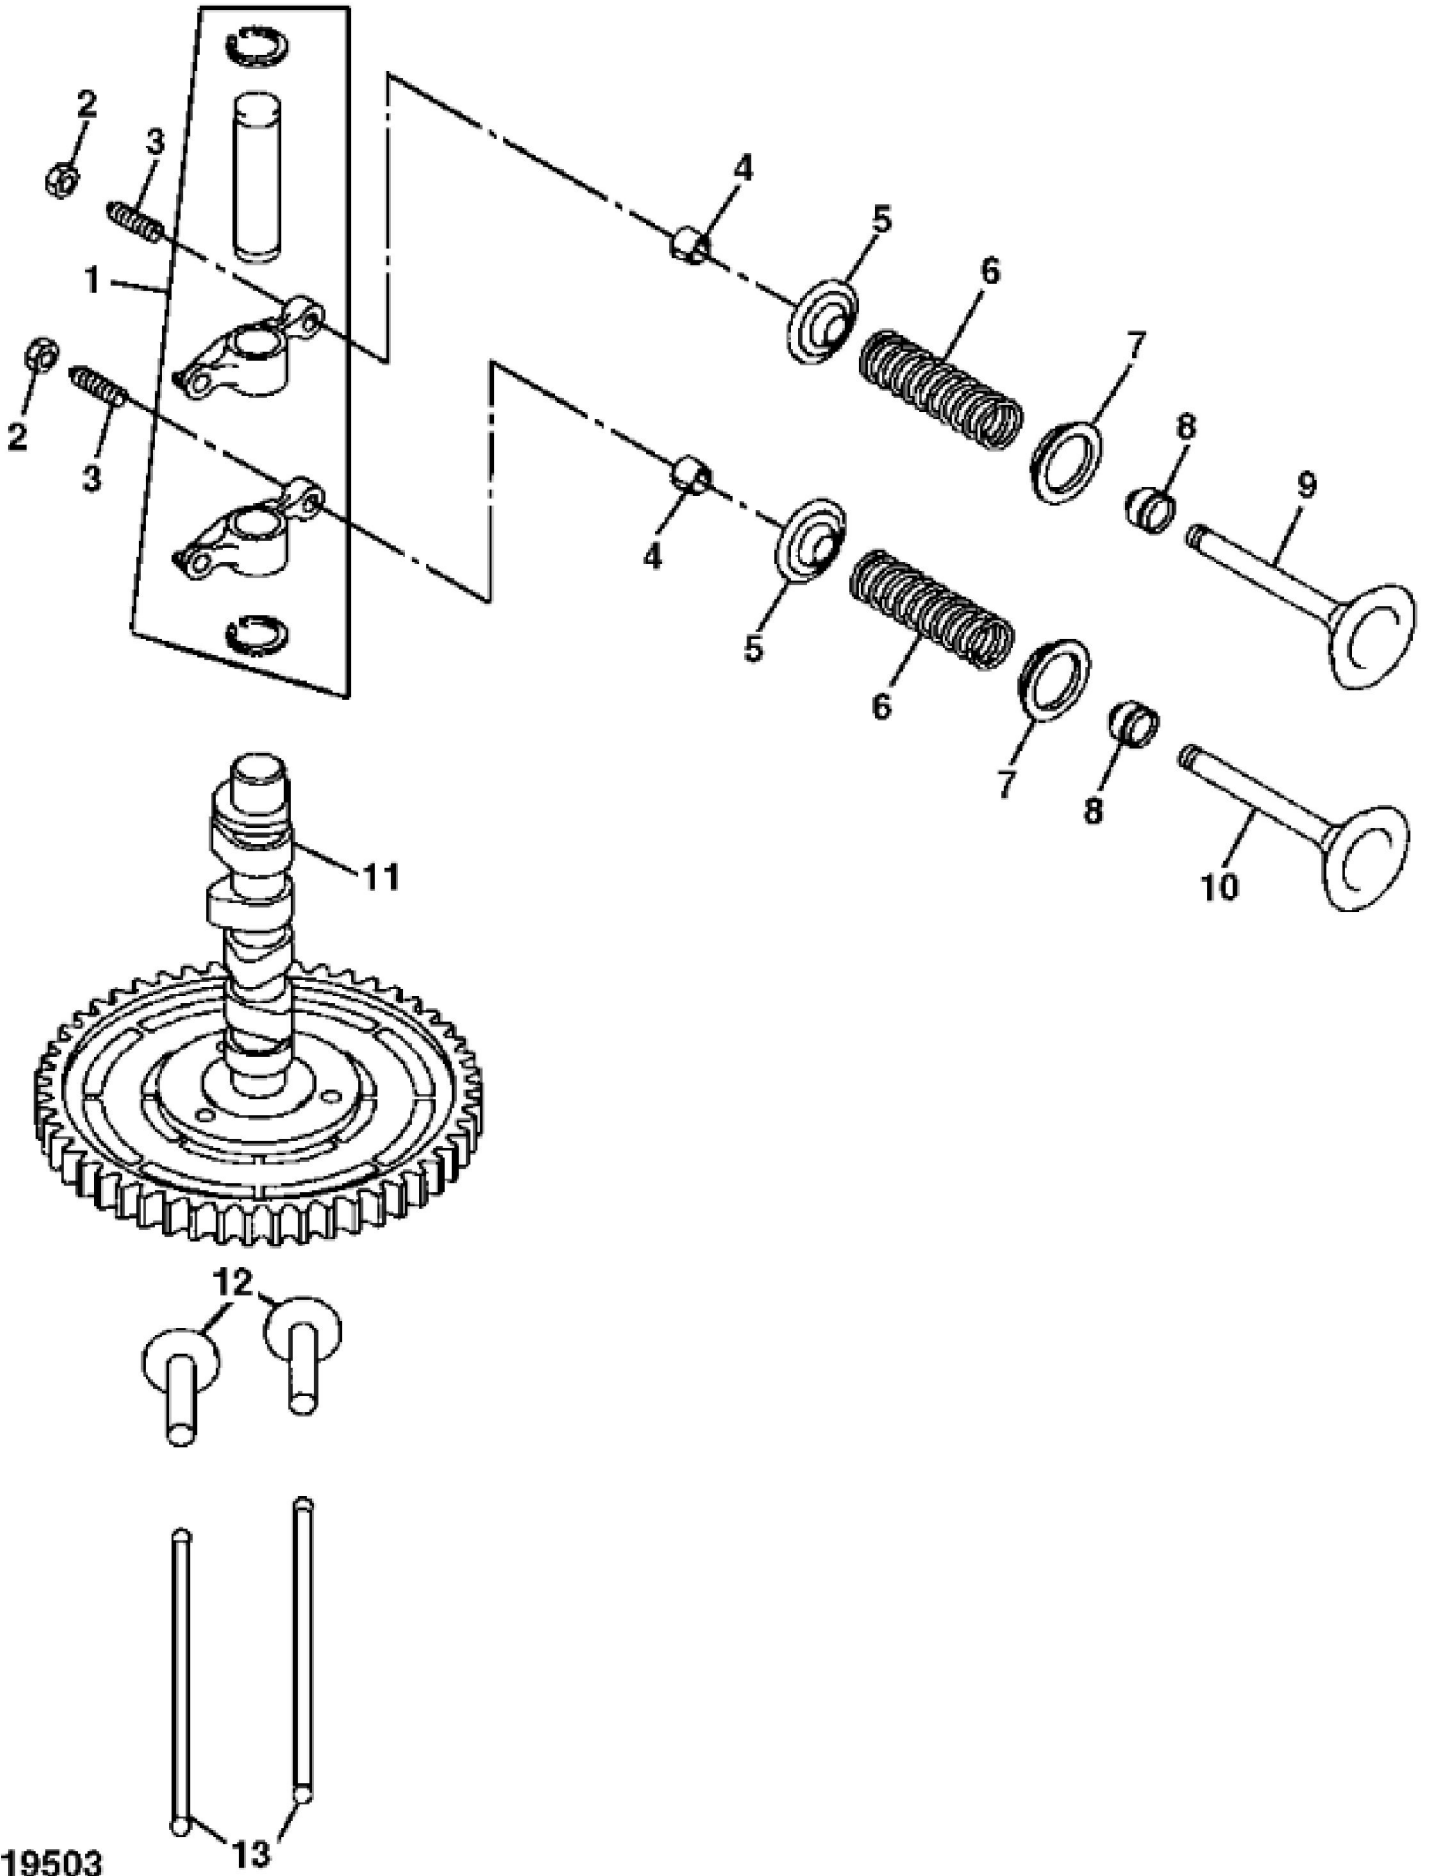

KEY	PART NO.	PART NAME	QTY	REMARKS	
..	AM128210	SHORT BLOCK ASSEMBLY	1	(FD611V-ES01, FS01)	
..	AM133747	SHORT BLOCK ASSEMBLY	1	(FD611V-AS02, BS02)	
..	AM128198	LABEL KIT	1	ENGINE	

John Deere > Turf And Utility >TRACTOR, LAWN AND GARDEN >GX345 - TRACTOR, LAWN AND GARDEN >GX345 Lawn and Garden Tractor >20 ENGINE AM135052 >ST604226 - PISTON AND CRANKSHAFT

KEY	PART NO.	PART NAME	QTY	REMARKS
1	AM105554	PISTON RING KIT	1	STD
1	AM105562	PISTON RING KIT	2	.50MM (.020") OS
2	M76120	SNAP RING	AR	
3	AM116415	PISTON REPLACEMENT KIT	2	NLA; ORDER AM105554, M76120 AND M96545
3	AM116416	PISTON REPLACEMENT KIT	2	NLA; ORDER AM105562, M76120 AND M76096
4	M76119	PIN	2	
5	UC12440	CRANKSHAFT	1	MARKED FD611V-FS01; SUB FOR AM105564
5	AM133752	CRANKSHAFT	1	(FD611V-AS02, BS02)
6	M76122	DOWEL PIN	1	
7	M76121	GEAR	1	
8	AM105565	CONNECTING ROD	2	STD (FD611V-ES01, FS01) (SUB AM133731)
8	AM106252	CONNECTING ROD	AR	.50MM (.020") US, (FD611V-ES01, FS01) (SUB AM133732)
8	AM133731	CONNECTING ROD	2	STD (FD611V-AS02, BS02)
8	AM133732	CONNECTING ROD	AR	.50MM (.020") US, (FD611V-AS02, BS02)
9	M147310	BOLT	4	SUB FOR PT12040
10	M96545	PISTON	1	
10	M76096	PISTON	2	

MP19503

KEY	PART NO.	PART NAME	QTY	REMARKS	
1	AM109389	ARM KIT	2	NLA, SHAFT AND ROCKER	
1	M76086	ROCKER ARM	2	SUB FOR AM109389	
1	M76087	SHAFT	2	SUB FOR AM109389	
1	M76093	CLIP	2	SUB FOR AM109389	
2	M76092	NUT	4		
3	M76091	SCREW	4		
4	M118845	RETAINER	4		
5	M118842	RETAINER	4		
6	M135854	SPRING	4		
7	M76084	RETAINER	4		
8	M76090	SEAL	4		
9	M150551	INTAKE VALVE	2	(SUB FOR M120264)	
10	M120241	EXHAUST VALVE	2		
11	AM127312	CAMSHAFT	1		
12	M76089	TAPPET	4		
13	M76088	PUSH ROD	4		