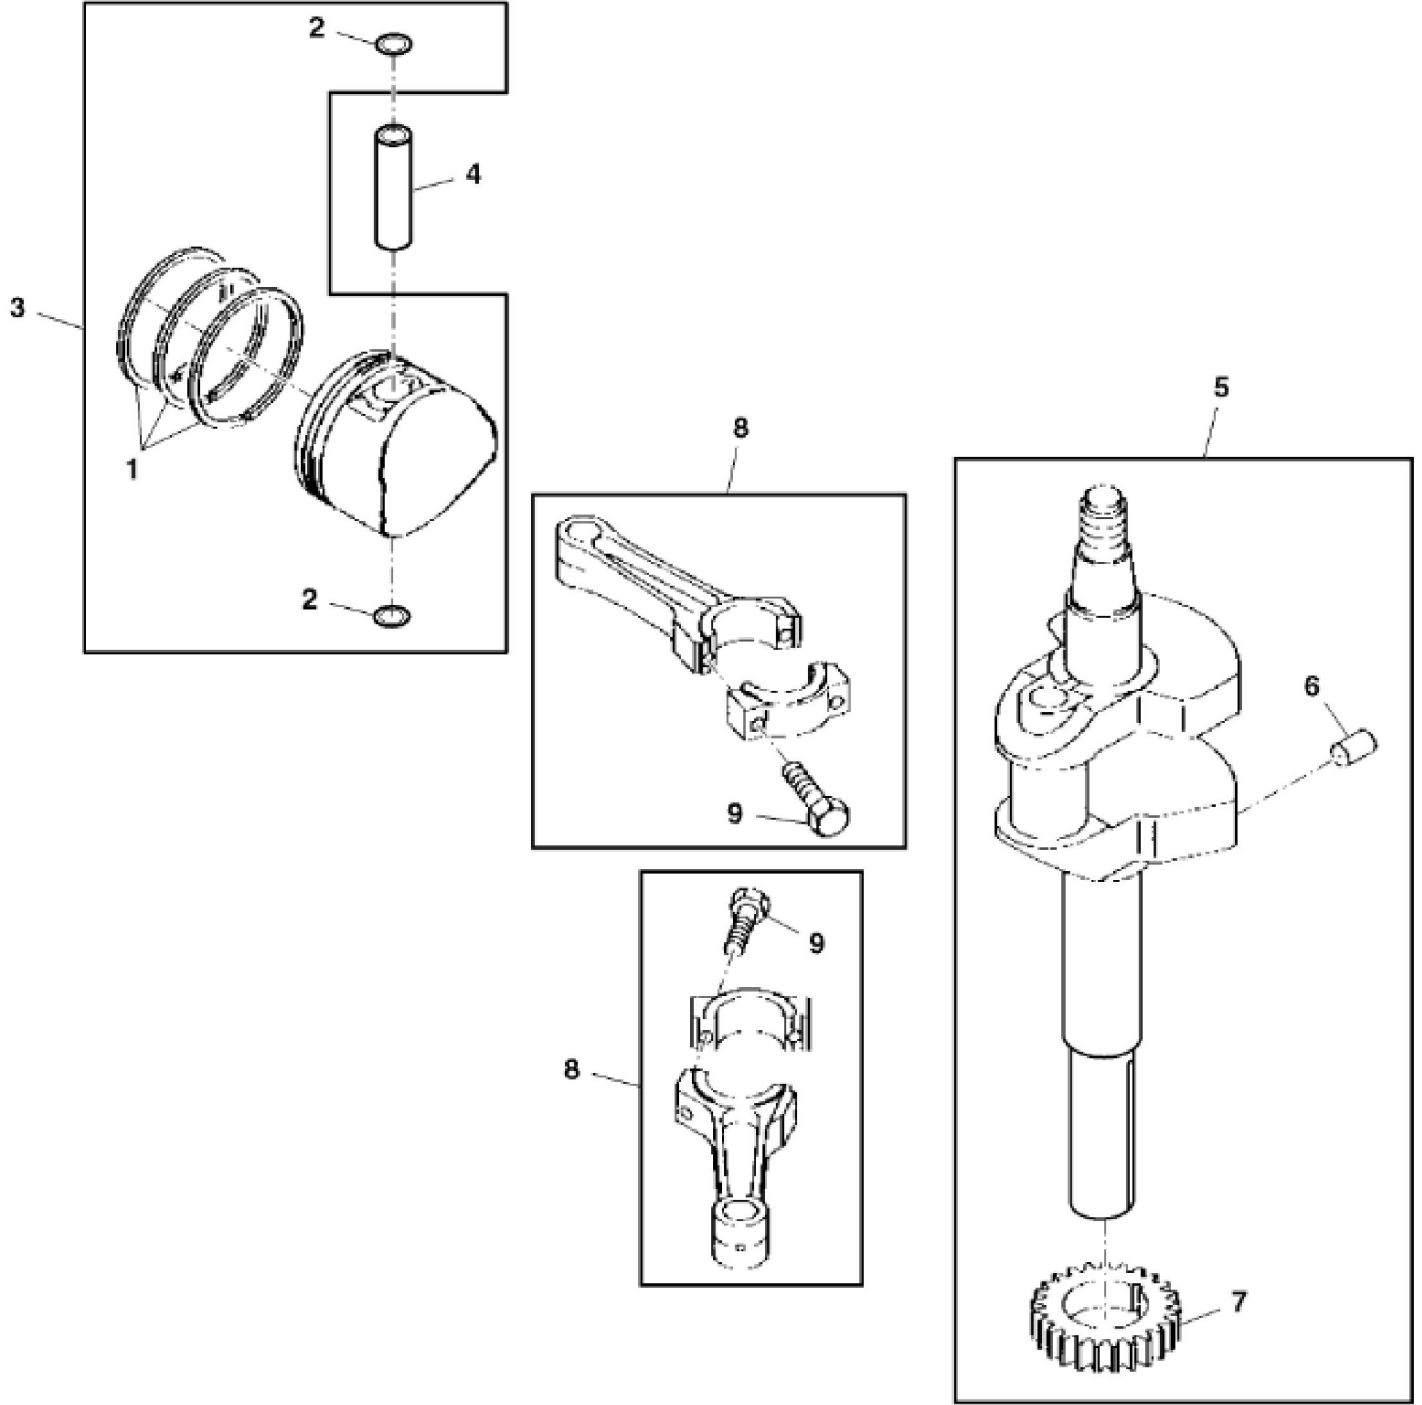

KEY	PART NO.	PART NAME	QTY	REMARKS	
..	AM128210	SHORT BLOCK ASSEMBLY	1	(FD611V-ES01, FS01)	
..	AM133747	SHORT BLOCK ASSEMBLY	1	(FD611V-AS02, BS02)	
..	AM128198	LABEL KIT	1	ENGINE	

John Deere > Turf And Utility >TRACTOR, LAWN AND GARDEN >GX345 - TRACTOR, LAWN AND GARDEN >GX345 Lawn and Garden Tractor >20 ENGINE AM135052 >ST604226 - PISTON AND CRANKSHAFT

MP19503

KEY	PART NO.	PART NAME	QTY	REMARKS	
1	AM109389	ARM KIT	2	NLA, SHAFT AND ROCKER	
1	M76086	ROCKER ARM	2	SUB FOR AM109389	
1	M76087	SHAFT	2	SUB FOR AM109389	
1	M76093	CLIP	2	SUB FOR AM109389	
2	M76092	NUT	4		
3	M76091	SCREW	4		
4	M118845	RETAINER	4		
5	M118842	RETAINER	4		
6	M135854	SPRING	4		
7	M76084	RETAINER	4		
8	M76090	SEAL	4		
9	M150551	INTAKE VALVE	2	(SUB FOR M120264)	
10	M120241	EXHAUST VALVE	2		
11	AM127312	CAMSHAFT	1		
12	M76089	TAPPET	4		
13	M76088	PUSH ROD	4		