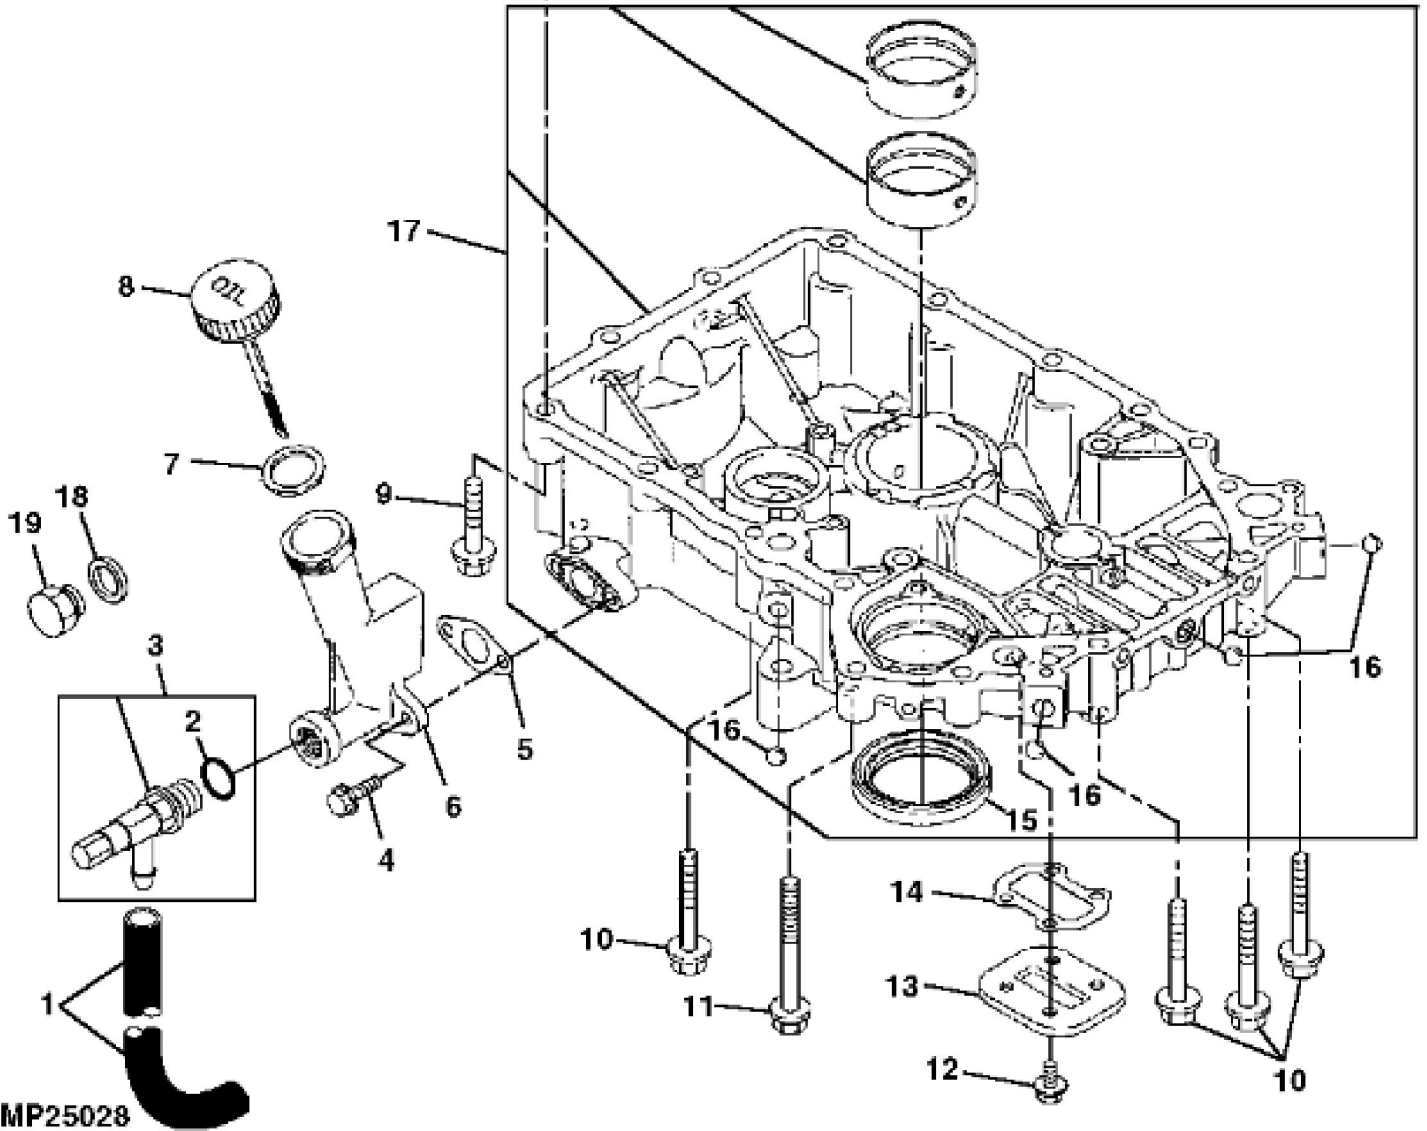

MP25028

KEY	PART NO.	PART NAME	QTY	REMARKS
1	HOSE	1	MAKE FROM TY22562; Oil Drain
2	51M7042	O-RING	1	13.300 X 2.200 mm
3	AM115362	DRAIN VALVE	1	
4	19M7862	SCREW	2	M6 X 20, SUB FOR M87820
5	M807073	GASKET	1	
6	M807136	GUIDE	1	Dipstick
7	M807032	GASKET	1	
8	M807031	DIPSTICK	1	
9	19M8317	SCREW	10	M8 X 40, SUB FOR M89128
10	19M7979	SCREW	4	M8 X 55
11	CH19091	BOLT	1	
12	19M7774	SCREW	4	M6 X 12
13	M807026	COVER	1	
14	M807027	GASKET	1	
15	M807030	SEAL	1	
16	H836R	BALL	4	
17	AM879037	GEAR CASE	1	NLA
18	M806433	SEALING WASHER	1	
19	T111565	PLUG	1	

MP19433

John Deere > Turf And Utility >TRACTOR, LAWN AND GARDEN >GX355 - TRACTOR, LAWN AND GARDEN >GX355 Lawn and Garden Tractor >20 ENGINE AM124283 >ST650047 - CYLINDER HEAD ASSEMBLY

KEY	PART NO.	PART NAME	QTY	REMARKS
1	19M7862	SCREW	2	M6 X 20, (SUB FOR M87820)
2	M807072	ELBOW FITTING	1	
3	M807073	GASKET	1	
4	M87818	SNAP RING	4	
5	14M7194	NUT	1	M6
6	M87841	SCREW	1	
7	AM880207	ARM	2	ROCKER A
8	CH11496	PIN	2	
9	R63075	BALL	1	
10	AM879043	SHAFT	2	
11	AM880208	ARM	2	ROCKER B
12	M800057	GLOW PLUG	2	
13	M807169	ELECTRICAL CONNECTOR ASSY	1	
14	400R	BALL	1	
15	M808108	STUD	1	
16	M89135	GASKET	2	
17	M89134	PACKING	1	
18	CH10335	PLUG	1	
19	M807062	SCREW	1	
20	M807068	SEAL	2	NLA; ORDER MIU802009
20	MIU802009	SEAL	2	
21	M807069	RETAINER	2	
22	M807065	SPRING	2	
23	M807066	RETAINER	2	
24	AM880005	RETAINER	2	
25	M807064	EXHAUST VALVE	1	
26	M807063	INTAKE VALVE	1	
27	AM880599	CYLINDER HEAD	1	(NO. 2)
28	AM880598	CYLINDER HEAD	1	(NO. 1)
29	M87869	BOLT	8	
30	M807078	GASKET	1	
31	AM879046	VALVE COVER	1	(HEAD 1)
32	AM879047	VALVE COVER	1	(HEAD 2)