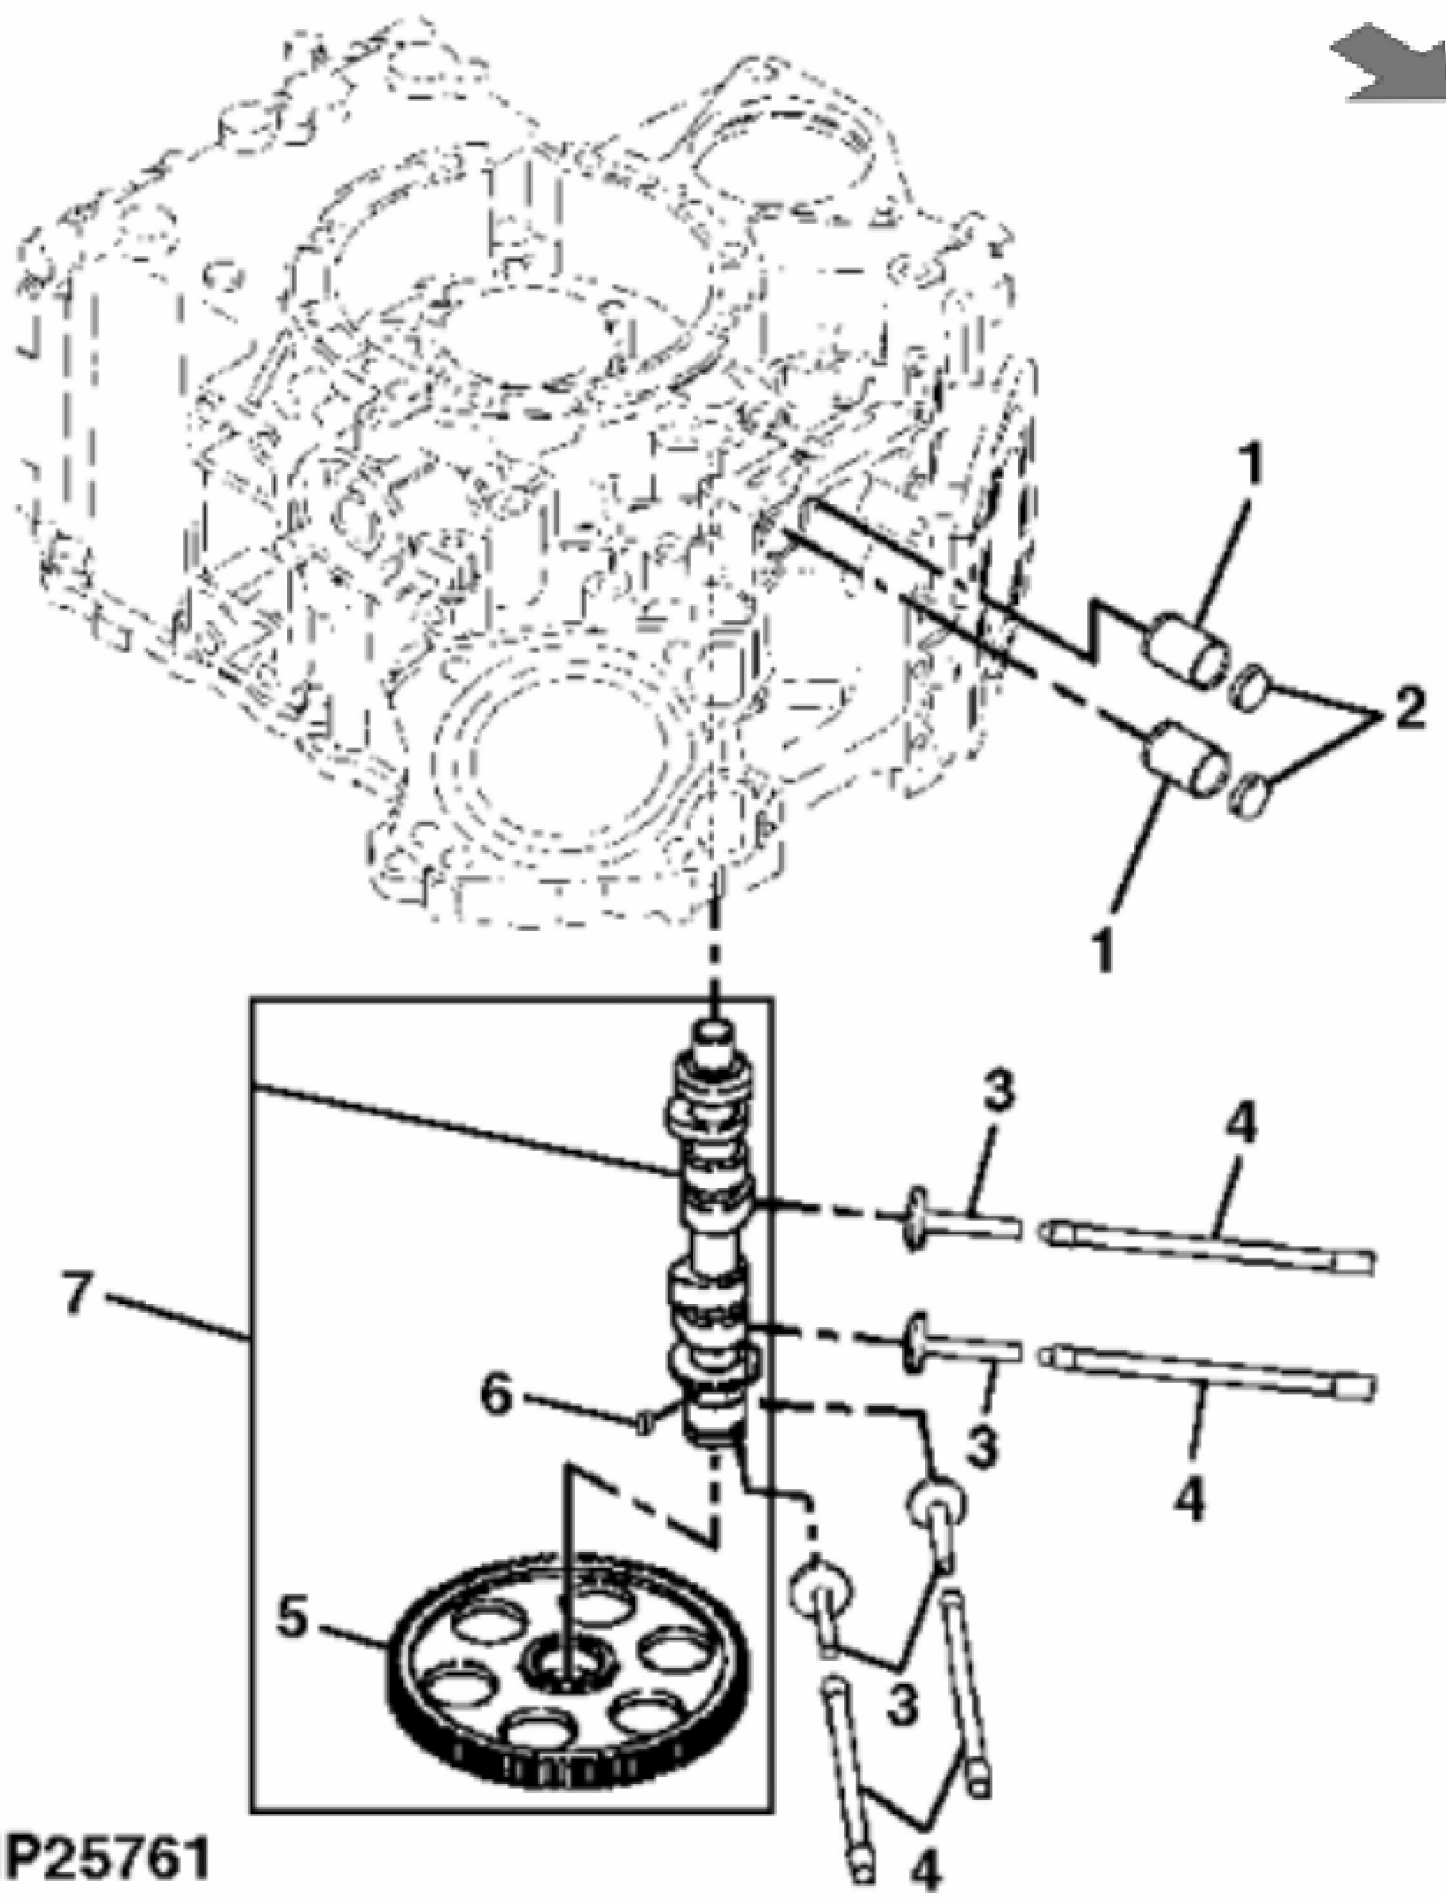

MP25028

KEY	PART NO.	PART NAME	QTY	REMARKS
1	HOSE	1	MAKE FROM TY22562; Oil Drain
2	51M7042	O-RING	1	13.300 X 2.200 mm
3	AM115362	DRAIN VALVE	1	
4	19M7862	SCREW	2	M6 X 20, SUB FOR M87820
5	M807073	GASKET	1	
6	M807136	GUIDE	1	Dipstick
7	M807032	GASKET	1	
8	M807031	DIPSTICK	1	
9	19M8317	SCREW	10	M8 X 40, SUB FOR M89128
10	19M7979	SCREW	4	M8 X 55
11	CH19091	BOLT	1	
12	19M7774	SCREW	4	M6 X 12
13	M807026	COVER	1	
14	M807027	GASKET	1	
15	M807030	SEAL	1	
16	H836R	BALL	4	
17	AM879037	GEAR CASE	1	NLA
18	M806433	SEALING WASHER	1	
19	T111565	PLUG	1	

MP19433

John Deere > Turf And Utility >TRACTOR, LAWN AND GARDEN >GX355 - TRACTOR, LAWN AND GARDEN >GX355 Lawn and Garden Tractor >20 ENGINE AM124283 >ST650047 - CYLINDER HEAD ASSEMBLY

KEY	PART NO.	PART NAME	QTY	REMARKS
1	19M7862	SCREW	2	M6 X 20, (SUB FOR M87820)
2	M807072	ELBOW FITTING	1	
3	M807073	GASKET	1	
4	M87818	SNAP RING	4	
5	14M7194	NUT	1	M6
6	M87841	SCREW	1	
7	AM880207	ARM	2	ROCKER A
8	CH11496	PIN	2	
9	R63075	BALL	1	
10	AM879043	SHAFT	2	
11	AM880208	ARM	2	ROCKER B
12	M800057	GLOW PLUG	2	
13	M807169	ELECTRICAL CONNECTOR ASSY	1	
14	400R	BALL	1	
15	M808108	STUD	1	
16	M89135	GASKET	2	
17	M89134	PACKING	1	
18	CH10335	PLUG	1	
19	M807062	SCREW	1	
20	M807068	SEAL	2	NLA; ORDER MIU802009
20	MIU802009	SEAL	2	
21	M807069	RETAINER	2	
22	M807065	SPRING	2	
23	M807066	RETAINER	2	
24	AM880005	RETAINER	2	
25	M807064	EXHAUST VALVE	1	
26	M807063	INTAKE VALVE	1	
27	AM880599	CYLINDER HEAD	1	(NO. 2)
28	AM880598	CYLINDER HEAD	1	(NO. 1)
29	M87869	BOLT	8	
30	M807078	GASKET	1	
31	AM879046	VALVE COVER	1	(HEAD 1)
32	AM879047	VALVE COVER	1	(HEAD 2)