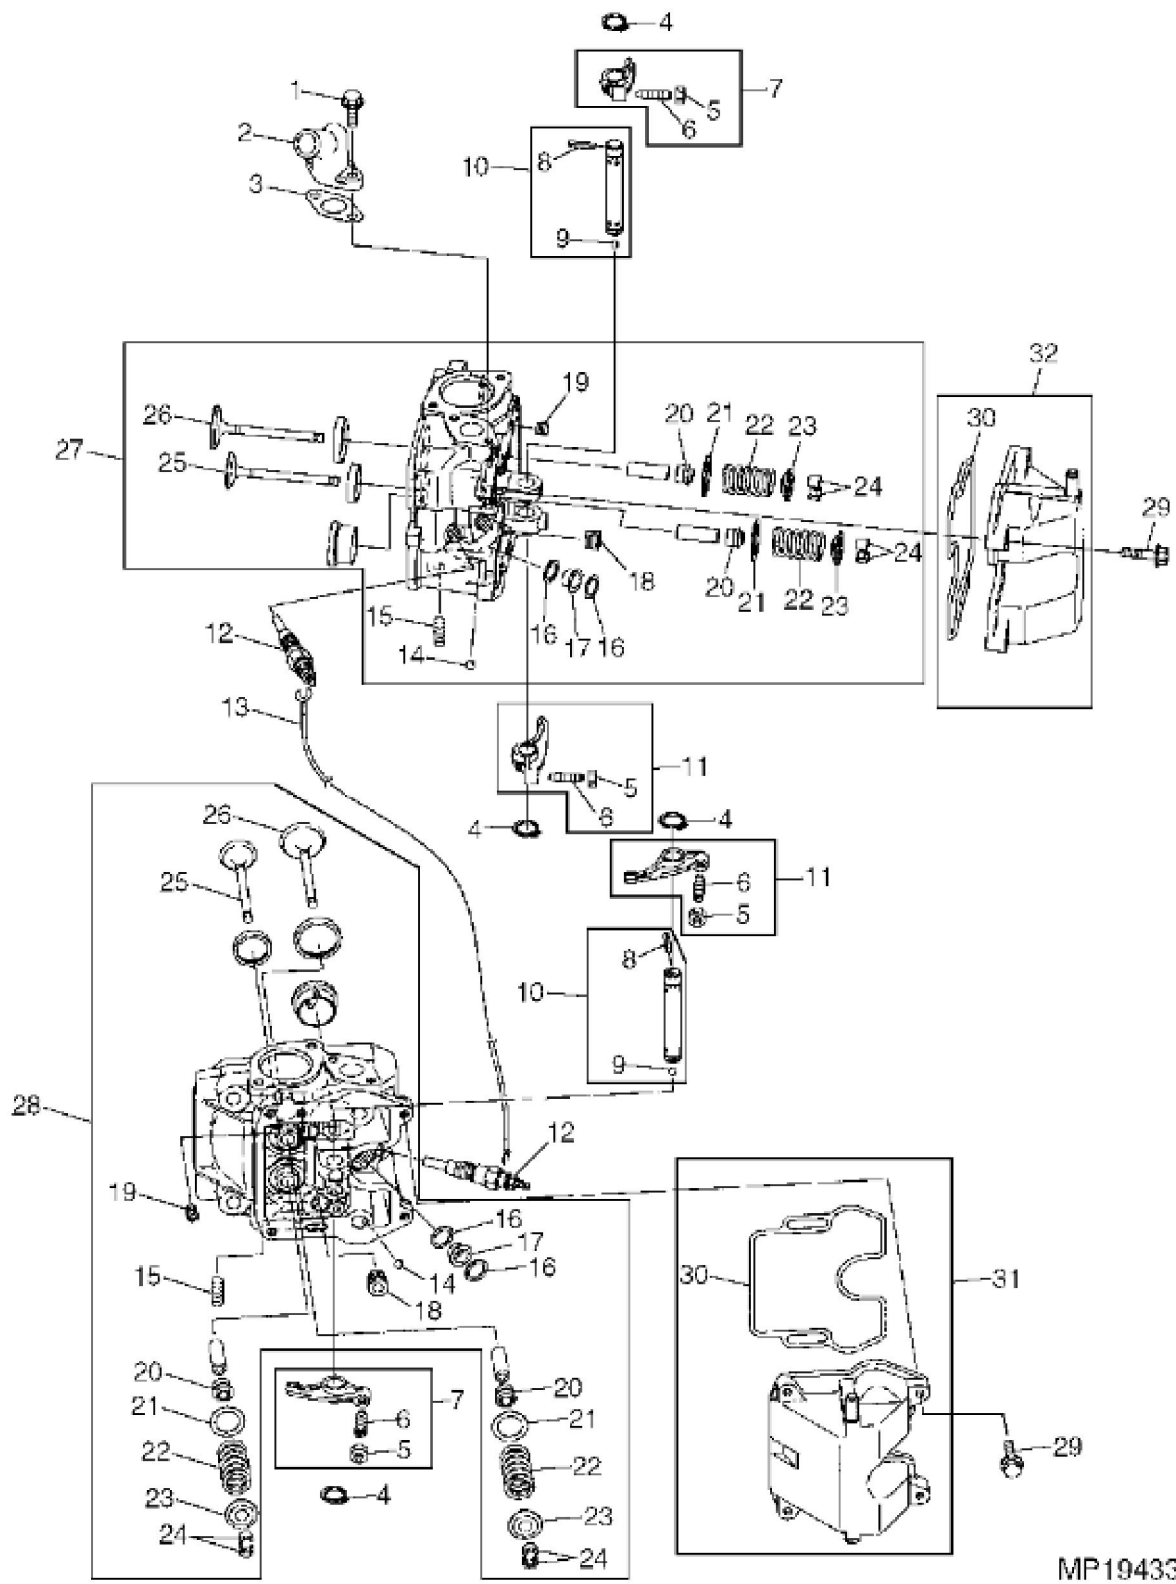

MP22990

KEY	PART NO.	PART NAME	QTY	REMARKS	
1	M807054	BRACKET	3	ENGINE LIFT	
2	19M7865	SCREW	3	M8 X 16	
3	M808737	GROMMET	4		
4	AM880023	COVER	1		
5	M808738	BUSHING	4		
6	19M7775	SCREW	4	M6 X 16	
7	M807025	PIPE	6		
8	M810026	ENGINE CYLINDER HEAD GASKET	2	(SUB FOR M807212)	
9	M807023	BOLT	4		
10	M807022	BOLT	4		
11	M809545	O-RING	1		
12	M802255	PIN	2		
13	M809546	O-RING	1		
14	M809547	O-RING	1		
15	M807021	PLUG	2		
16	H836R	BALL	2		
17	M807020	SEAL	1		
18	MIA880652	CYLINDER BLOCK	1	(SUB FOR AM880603)	
19	M809544	O-RING	2		
..	AM124283	DIESEL ENGINE	1	(MARKED 2V78C-JB)	

MP25028

KEY	PART NO.	PART NAME	QTY	REMARKS
1	HOSE	1	MAKE FROM TY22562; Oil Drain
2	51M7042	O-RING	1	13.300 X 2.200 mm
3	AM115362	DRAIN VALVE	1	
4	19M7862	SCREW	2	M6 X 20, SUB FOR M87820
5	M807073	GASKET	1	
6	M807136	GUIDE	1	Dipstick
7	M807032	GASKET	1	
8	M807031	DIPSTICK	1	
9	19M8317	SCREW	10	M8 X 40, SUB FOR M89128
10	19M7979	SCREW	4	M8 X 55
11	CH19091	BOLT	1	
12	19M7774	SCREW	4	M6 X 12
13	M807026	COVER	1	
14	M807027	GASKET	1	
15	M807030	SEAL	1	
16	H836R	BALL	4	
17	AM879037	GEAR CASE	1	NLA
18	M806433	SEALING WASHER	1	
19	T111565	PLUG	1	