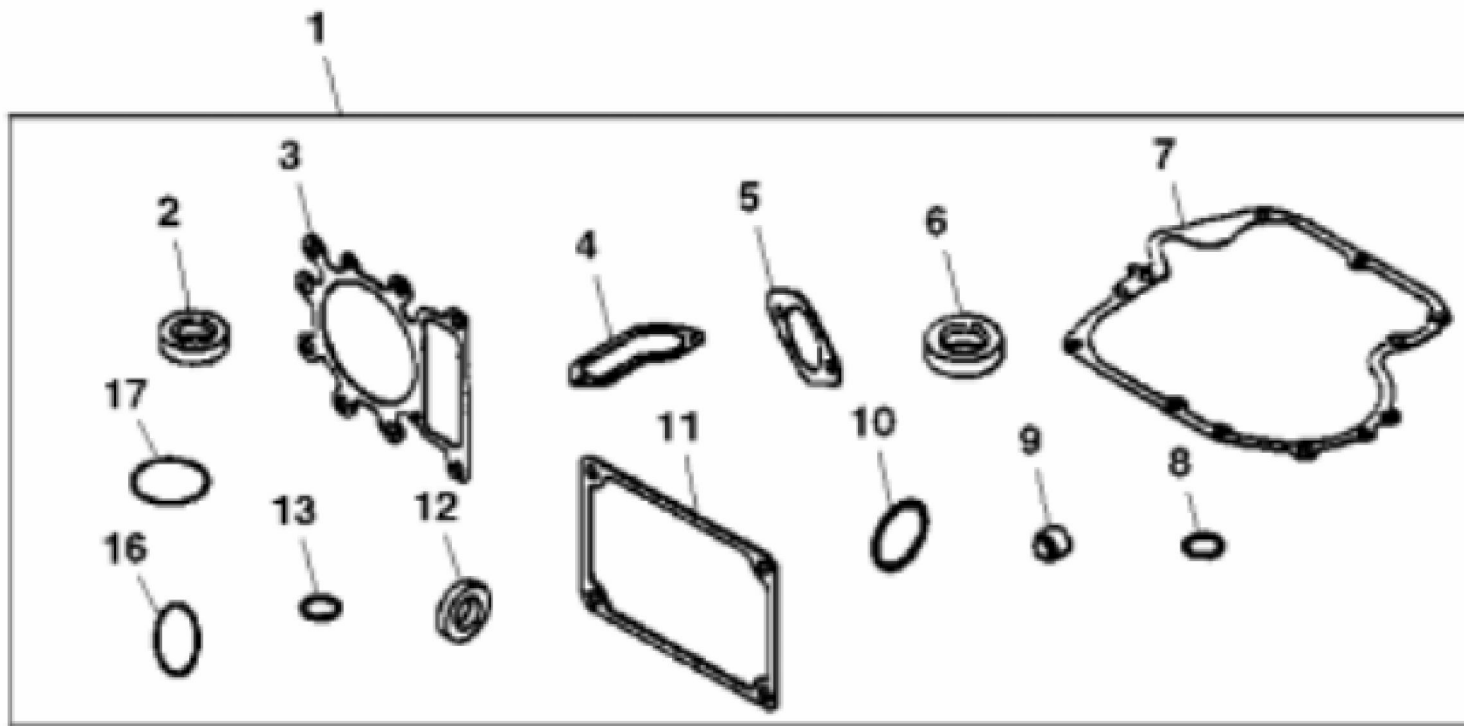

KEY	PART NO.	PART NAME	QTY	REMARKS
1	AM131335	CYLINDER HEAD	1	
2	LG691843	CAP	2	
3	LG691279	SPRING	2	
4	LG499586	RETAINER	2	(A) (SUB FOR LG691752 OR M144618)
5	LG495856	EXHAUST VALVE	1	
6	LG690968	SEAL	1	(A)
7	MIA10689	INTAKE VALVE	1	(INCLUDES PARTS MARKED (A)) (SUB FOR LG495857 OR M149939)
8	LG272475S	GASKET	1	
9	MIU11490	ENGINE CYLINDER HEAD GASKET	1	(SUB FOR LG273280S OR M150400)
10	LG692138	O-RING	1	
11	LG690822	GUIDE	1	
12	LG691095	STUD	2	
13	LG691751	ROCKER ARM	2	
14	LG691986	ADJUSTER	2	
15	LG692236	GASKET	1	
16	LG690360	BOLT	2	
17	LG690564	TAPPET	2	
18	LG692003	PUSH ROD	1	INTAKE
18	LG692011	PUSH ROD	1	EXHAUST
19	MIU12708	COVER	1	(ROCKER ARM) (INCLUDES LG272475S) (SUB FOR LG692492 OR MIU11055)
20	37H73	SCREW	4	

PU02402