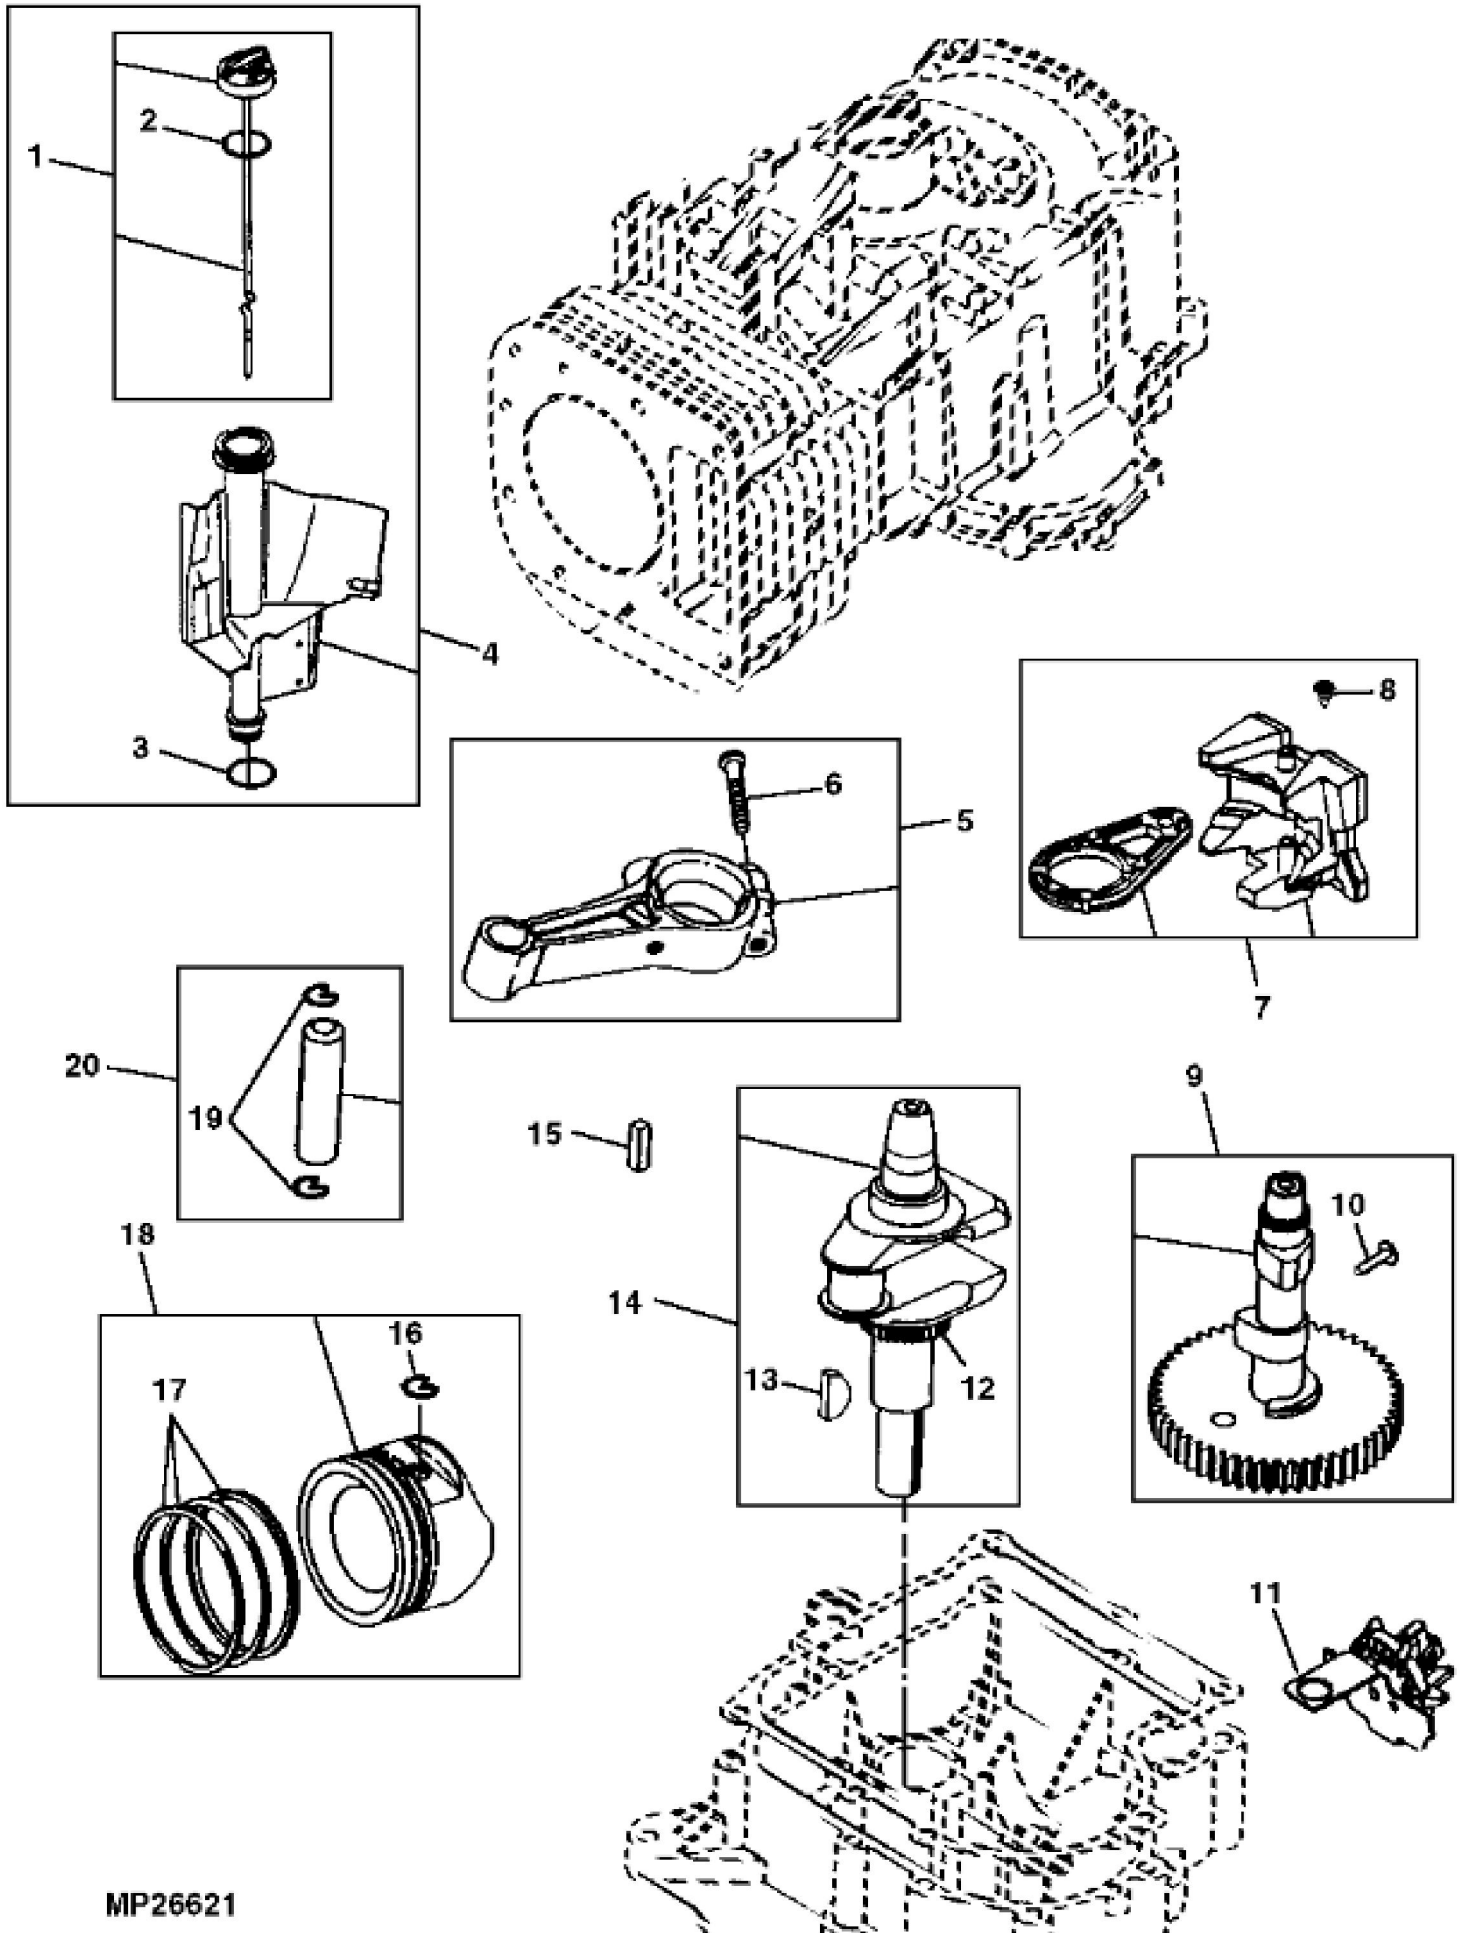

KEY	PART NO.	PART NAME	QTY	REMARKS
1	M147493	SCREEN	1	(SUB MIU11503)
2	37H43	SCREW	4	
3	LG690582	WASHER	1	
4	LG691058	BOLT	2	
5	LG690452	RETAINER	1	
6	M147494	FAN	1	
6	MIU11503	FAN	1	(SUB MIA11519) (NLA)
7	AM132343	FLYWHEEL	1	ORDER AUC10649; ALSO ORDER MIU13972
7	AUC10649	FLYWHEEL	1	
8	LG691265	SNAP RING	1	
9	LG693713	GEAR	1	
10	M147508	SCREW	2	
11	MIU11682	TUBE	1	BREATHER, (SUB FOR M147499)
12	M147500	COVER	1	ORDERMIU11631
12	MIU11631	COVER	1	
13	M147564	GASKET	1	
14	M147507	SCREW	2	
15	M147501	BREATHER	1	BREATHER
16	AM132344	CYLINDER BLOCK	1	
17	LG399265	BEARING	1	ORDER MIA11778; Bushing W/Seal
17	MIA11778	SEAL KIT	1	Bushing W/Seal
18	LG391086S	SEAL	1	(MAGNETO SIDE)
19	LG690959	DOWEL PIN	1	
20	LG692407	SEAL	1	GOVERNOR
21	M147497	BUSHING	1	GOVERNOR
22	M147513	GASKET	1	
23	MIU11958	SEAL	1	(PTO SIDE), (SUB FOR LG690947 OR MIU11212)
24	AM132352	RESERVOIR	1	
25	AM131611	TUBE	1	OIL DRAIN
26	OIL TUBE	1	
27	T77932	O-RING	1	
28	CAP	1	
29	GC00331	BOLT	4	ORDER GX24210; Engine Mounting
29	GX24210	SCREW	4	
30	LG692125	CAP SCREW	12	

KEY	PART NO.	PART NAME	QTY	REMARKS	
31	15H623	PIPE PLUG	1	3/8", (SUB FOR LG690946)	
32	MIU11635	PLUG	1	(A)	
33	MIA13017	SCREEN KIT	1	(A) SUB FOR MIU11634 AND MIA11525	
34	MIU11638	SCREW	2	(A)	
35	MIU12139	FLYWHEEL	1	(A) FAN	
36	MIU13972	KEY	1	USE WITH AUC10649	
..	AM131588	GASOLINE ENGINE	1	(MARKED 284H07-0110-E1)	
..	AM133286	GASOLINE ENGINE	1	(MARKED 285H07-0026-E1) (SUB FOR AM131588)	
..	MIA11519	FLYWHEEL KIT	1	(INCLUDES PARTS MARKED (A))	