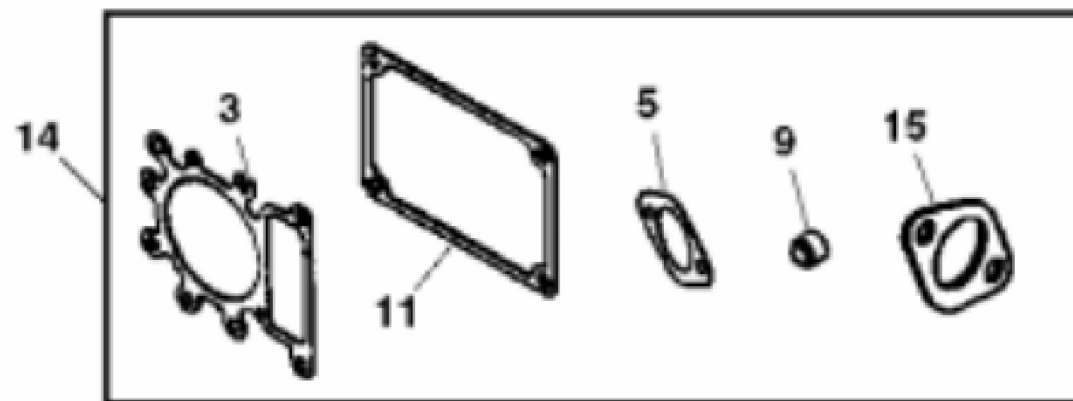

KEY	PART NO.	PART NAME	QTY	REMARKS
1	AM131335	CYLINDER HEAD	1	
2	LG691843	CAP	2	
3	LG691279	SPRING	2	
4	LG499586	RETAINER	2	(A) (SUB FOR LG691752 OR M144618)
5	LG495856	EXHAUST VALVE	1	
6	LG690968	SEAL	1	(A)
7	MIA10689	INTAKE VALVE	1	(INCLUDES PARTS MARKED (A)) (SUB FOR LG495857 OR M149939)
8	LG272475S	GASKET	1	
9	MIU11490	ENGINE CYLINDER HEAD GASKET	1	(SUB FOR LG273280S OR M150400)
10	LG692138	O-RING	1	
11	LG690822	GUIDE	1	
12	LG691095	STUD	2	
13	LG691751	ROCKER ARM	2	
14	LG691986	ADJUSTER	2	
15	LG692236	GASKET	1	
16	LG690360	BOLT	2	
17	LG690564	TAPPET	2	
18	LG692003	PUSH ROD	1	INTAKE
18	LG692011	PUSH ROD	1	EXHAUST
19	MIU12708	COVER	1	(ROCKER ARM) (INCLUDES LG272475S) (SUB FOR LG692492 OR MIU11055)
20	37H73	SCREW	4	

PU02402