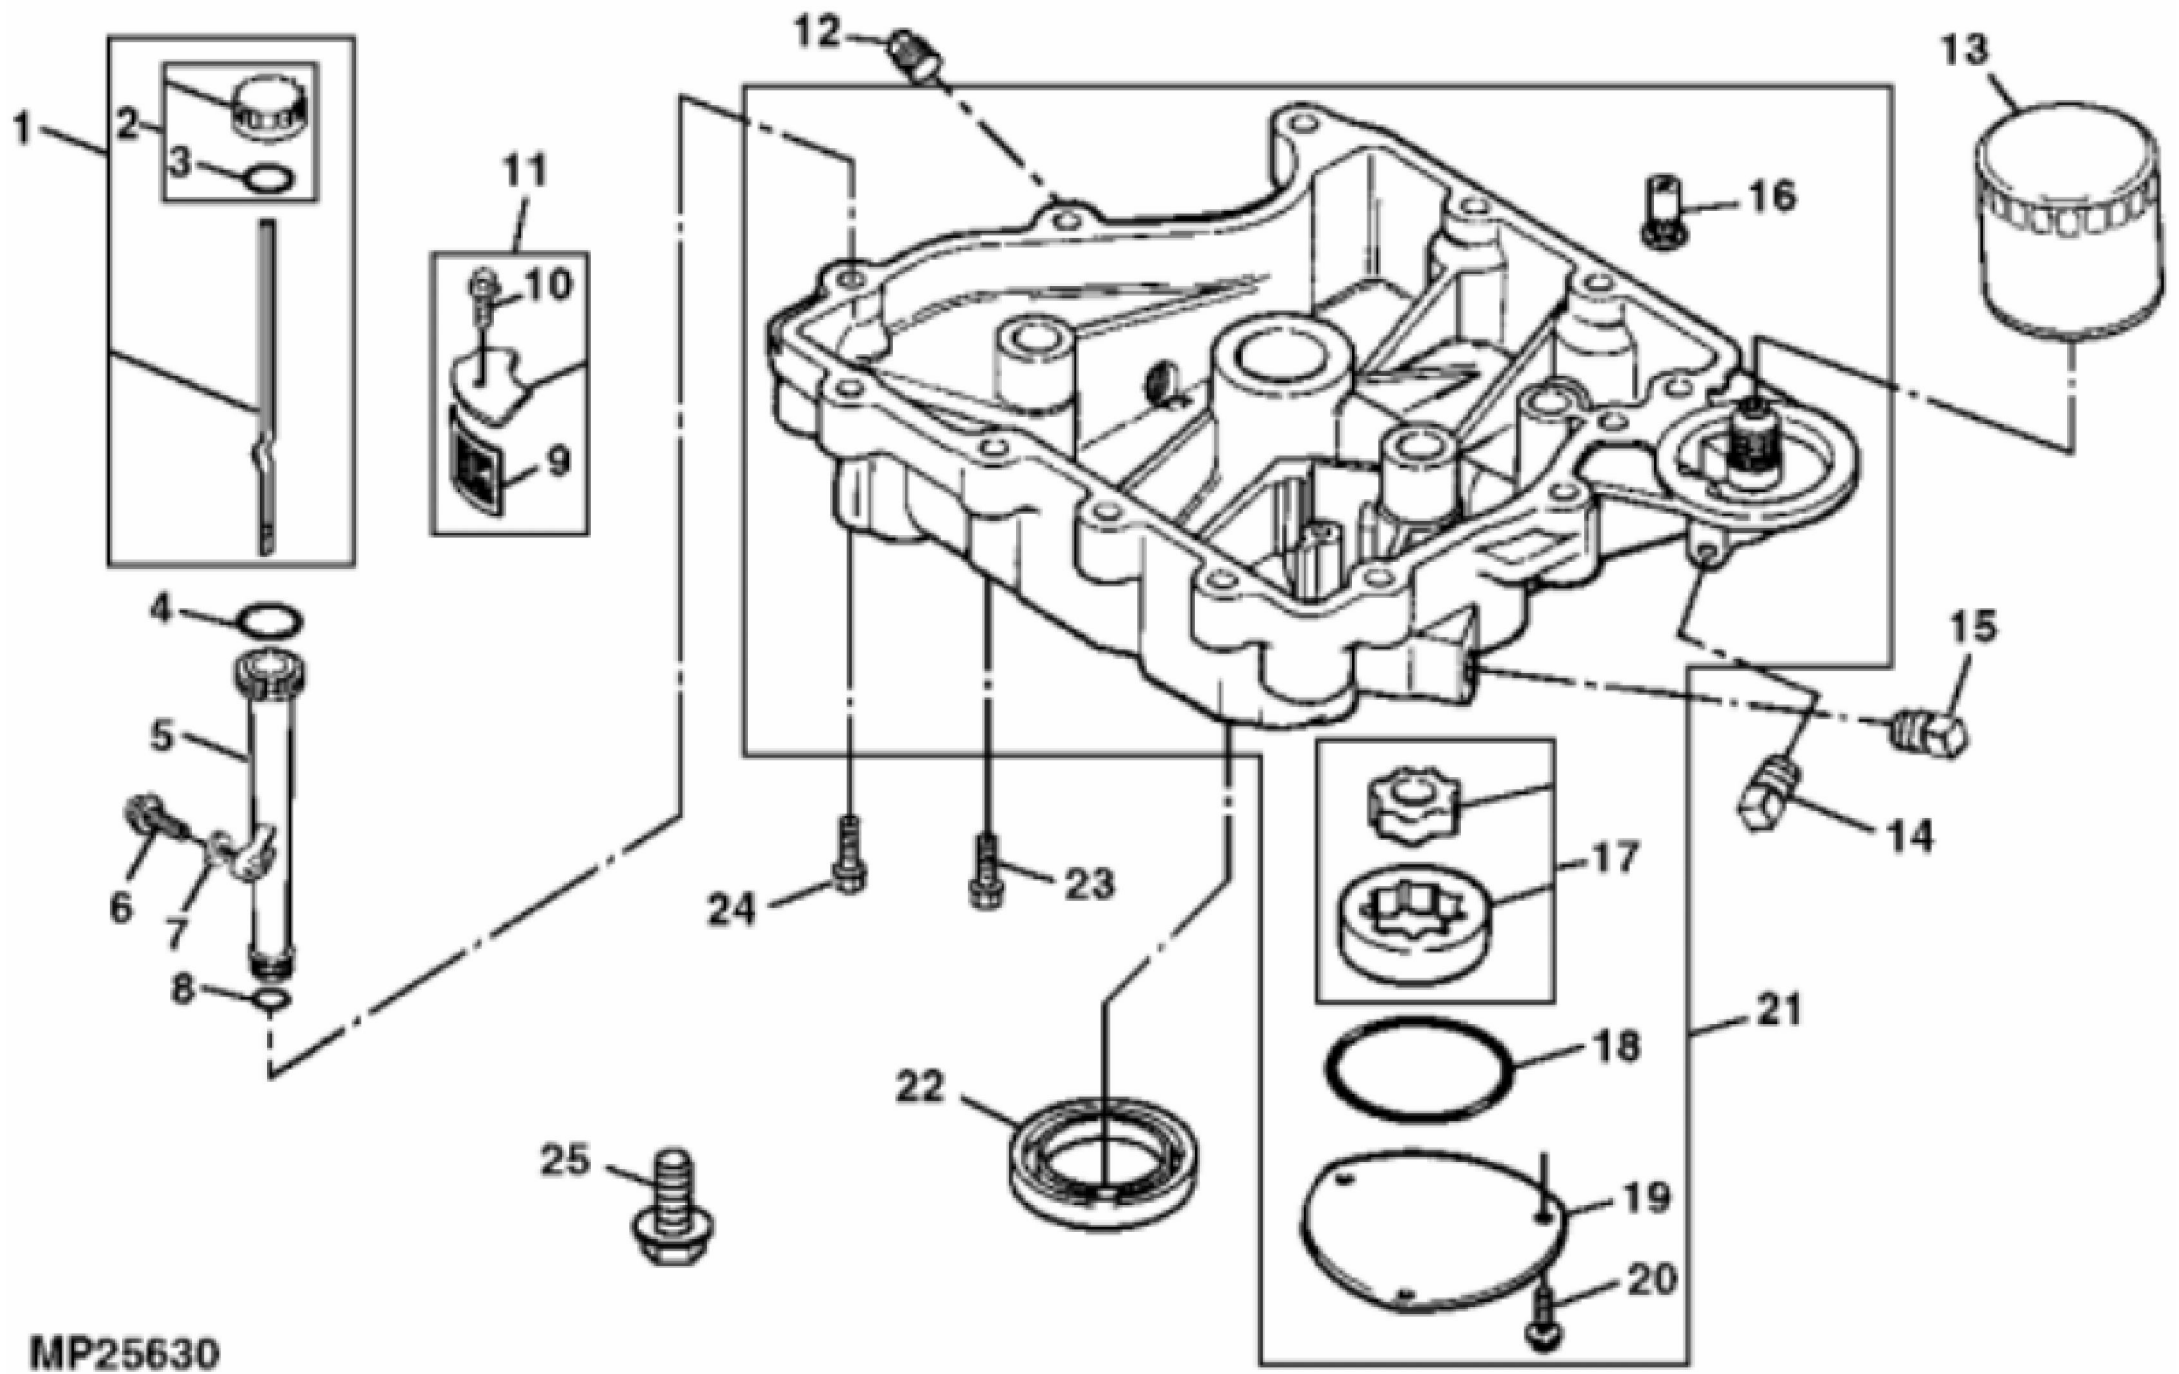

MP25382

John Deere > Turf And Utility >TRACTOR, LAWN AND GARDEN >SABRE - TRACTOR, LAWN AND GARDEN >17.542HS SABRE Lawn Tractor >20 ENGINE GU20038 >ST603494 - CYLINDER HEAD AND  
ROCKER ARM

KEY	PART NO.	PART NAME	QTY	REMARKS
1	37M7131	SCREW	2	M6 X 20
2	37M7091	SCREW	3	M6 X 25
3	M124985	STRAP	1	LIFT
4	M92209	COVER	1	VALVE
5	TY22462	CLAMP	2	HOSE
6	M92212	BREATHER	1	VALVE COVER VENT
7	AM117016	VALVE	1	REED;ORDER M153533 ,M92210 And M93483
8	M93483	SCREW	1	
9	M153533	RETAINER	1	BREATHER
10	M92210	BEAM	1	BREATHER
11	MIU13278	VALVE LIFTER	2	SUB FOR M137271 or MIU11034 or MIU12989
12	AM131949	ASSEMBLY LINE PARTS	1	CYLINDER HEAD
13	M146623	PUSH ROD	2	
14	M124986	ENGINE CYLINDER HEAD GASKET	1	
15	15H558	PIPE PLUG	1	1/8", HEX
16	.....	INTAKE VALVE	1	
16	M92213	INTAKE VALVE	1	.25 MM (.010") OS
17	.....	EXHAUST VALVE	1	
17	M92214	EXHAUST VALVE	1	.25 MM (.010") OS
18	AM132197	CYLINDER HEAD	1	(SUB FOR AM131950)
19	M131133	ROCKER ARM	2	
20	M131132	PIVOT	2	
21	19M8290	SCREW	2	M6 X 35
22	M120417	WASHER	1	
23	M120286	SPACER	1	(HEAD BOLT, EXHAUST PORT)
24	M149264	BOLT	5	CYLINDER HEAD, (SUB FOR M92367)
25	M146624	SPRING	2	
26	M92203	CAP	2	
27	AM107043	RETAINER	2	

KEY	PART NO.	PART NAME	QTY	REMARKS	
28	M126396	QUICK LOCK PIN	1		
29	M93419	WASHER	1		
..	AM131587	ENGINE	1	(MARKED CV490S-27509)	
..	AM131954	SHORT BLOCK ASSEMBLY	1		

10

MP25629

KEY	PART NO.	PART NAME	QTY	REMARKS	
1	M124986	ENGINE CYLINDER HEAD GASKET	1		
2	M92356	GASKET	1	AIR CLEANER	
3	M131281	O-RING	1	OIL PUMP COVER	
4	M92193	O-RING	2	LOWER, OIL FILL TUBE	
5	M92074	SEAL	2	CRANKSHAFT	
6	M92365	GASKET	2	MUFFLER	
7	AM107046	GASKET	2	CARBURETOR	
8	M126886	GASKET	1	FUEL PUMP	
9	M149264	SCREW	5	(SUB FOR M92367)	
10	AM130690	GASKET KIT	1		