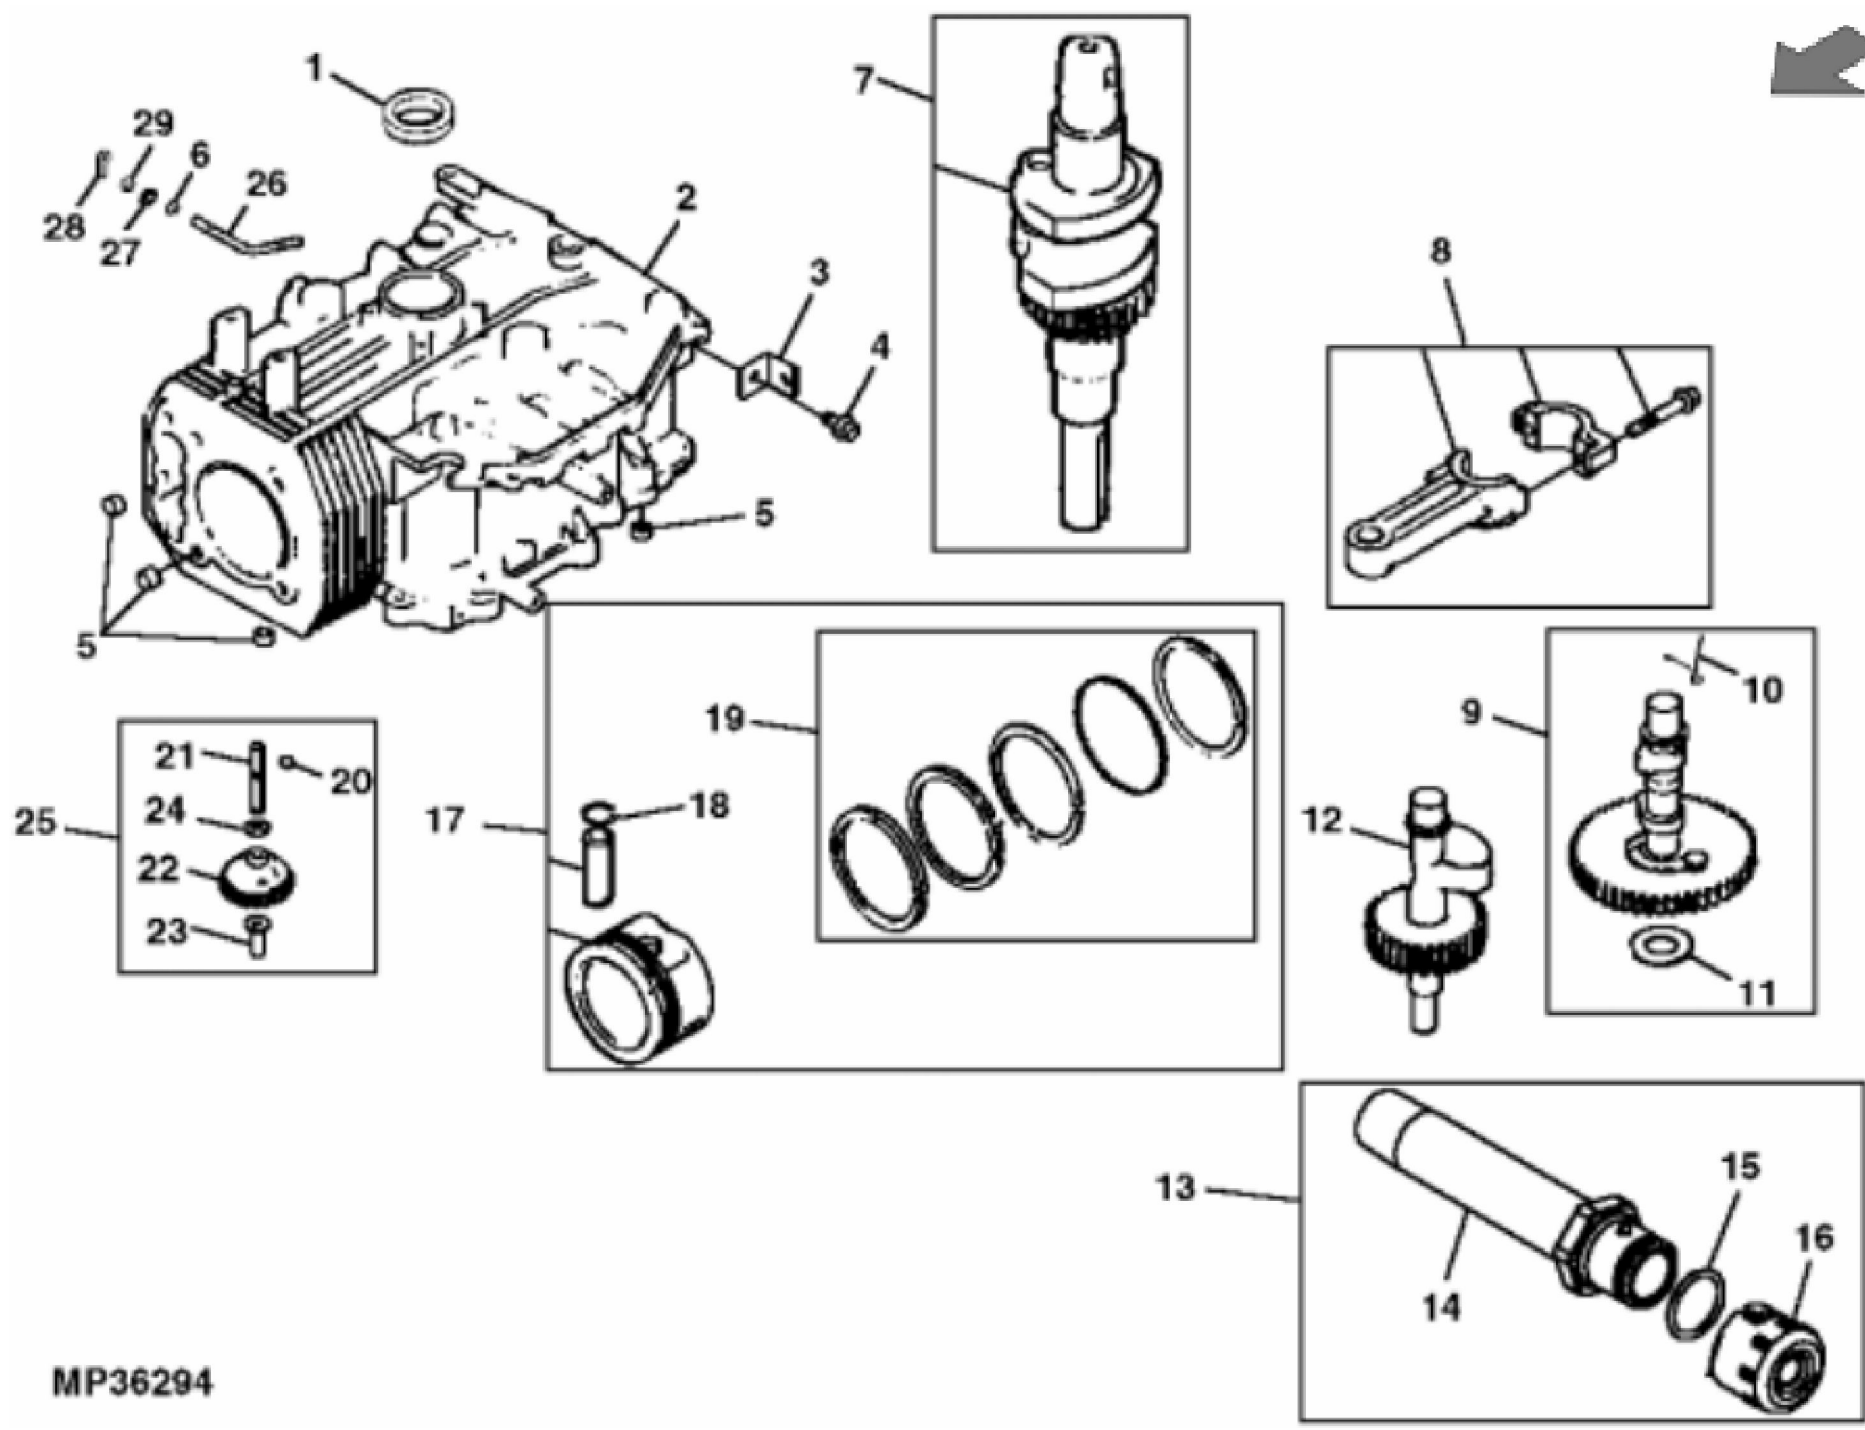

MP25382

John Deere > Turf And Utility >TRACTOR, LAWN AND GARDEN >SABRE - TRACTOR, LAWN AND GARDEN >17.542HS SABRE Lawn Tractor >20 ENGINE GU20038 >ST603494 - CYLINDER HEAD AND  
ROCKER ARM

KEY	PART NO.	PART NAME	QTY	REMARKS
1	37M7131	SCREW	2	M6 X 20
2	37M7091	SCREW	3	M6 X 25
3	M124985	STRAP	1	LIFT
4	M92209	COVER	1	VALVE
5	TY22462	CLAMP	2	HOSE
6	M92212	BREATHER	1	VALVE COVER VENT
7	AM117016	VALVE	1	REED;ORDER M153533 ,M92210 And M93483
8	M93483	SCREW	1	
9	M153533	RETAINER	1	BREATHER
10	M92210	BEAM	1	BREATHER
11	MIU13278	VALVE LIFTER	2	SUB FOR M137271 or MIU11034 or MIU12989
12	AM131949	ASSEMBLY LINE PARTS	1	CYLINDER HEAD
13	M146623	PUSH ROD	2	
14	M124986	ENGINE CYLINDER HEAD GASKET	1	
15	15H558	PIPE PLUG	1	1/8", HEX
16	.....	INTAKE VALVE	1	
16	M92213	INTAKE VALVE	1	.25 MM (.010") OS
17	.....	EXHAUST VALVE	1	
17	M92214	EXHAUST VALVE	1	.25 MM (.010") OS
18	AM132197	CYLINDER HEAD	1	(SUB FOR AM131950)
19	M131133	ROCKER ARM	2	
20	M131132	PIVOT	2	
21	19M8290	SCREW	2	M6 X 35
22	M120417	WASHER	1	
23	M120286	SPACER	1	(HEAD BOLT, EXHAUST PORT)
24	M149264	BOLT	5	CYLINDER HEAD, (SUB FOR M92367)
25	M146624	SPRING	2	
26	M92203	CAP	2	
27	AM107043	RETAINER	2	

KEY	PART NO.	PART NAME	QTY	REMARKS	
28	M126396	QUICK LOCK PIN	1		
29	M93419	WASHER	1		
..	AM131587	ENGINE	1	(MARKED CV490S-27509)	
..	AM131954	SHORT BLOCK ASSEMBLY	1		

10

MP25629

KEY	PART NO.	PART NAME	QTY	REMARKS	
1	M124986	ENGINE CYLINDER HEAD GASKET	1		
2	M92356	GASKET	1	AIR CLEANER	
3	M131281	O-RING	1	OIL PUMP COVER	
4	M92193	O-RING	2	LOWER, OIL FILL TUBE	
5	M92074	SEAL	2	CRANKSHAFT	
6	M92365	GASKET	2	MUFFLER	
7	AM107046	GASKET	2	CARBURETOR	
8	M126886	GASKET	1	FUEL PUMP	
9	M149264	SCREW	5	(SUB FOR M92367)	
10	AM130690	GASKET KIT	1		