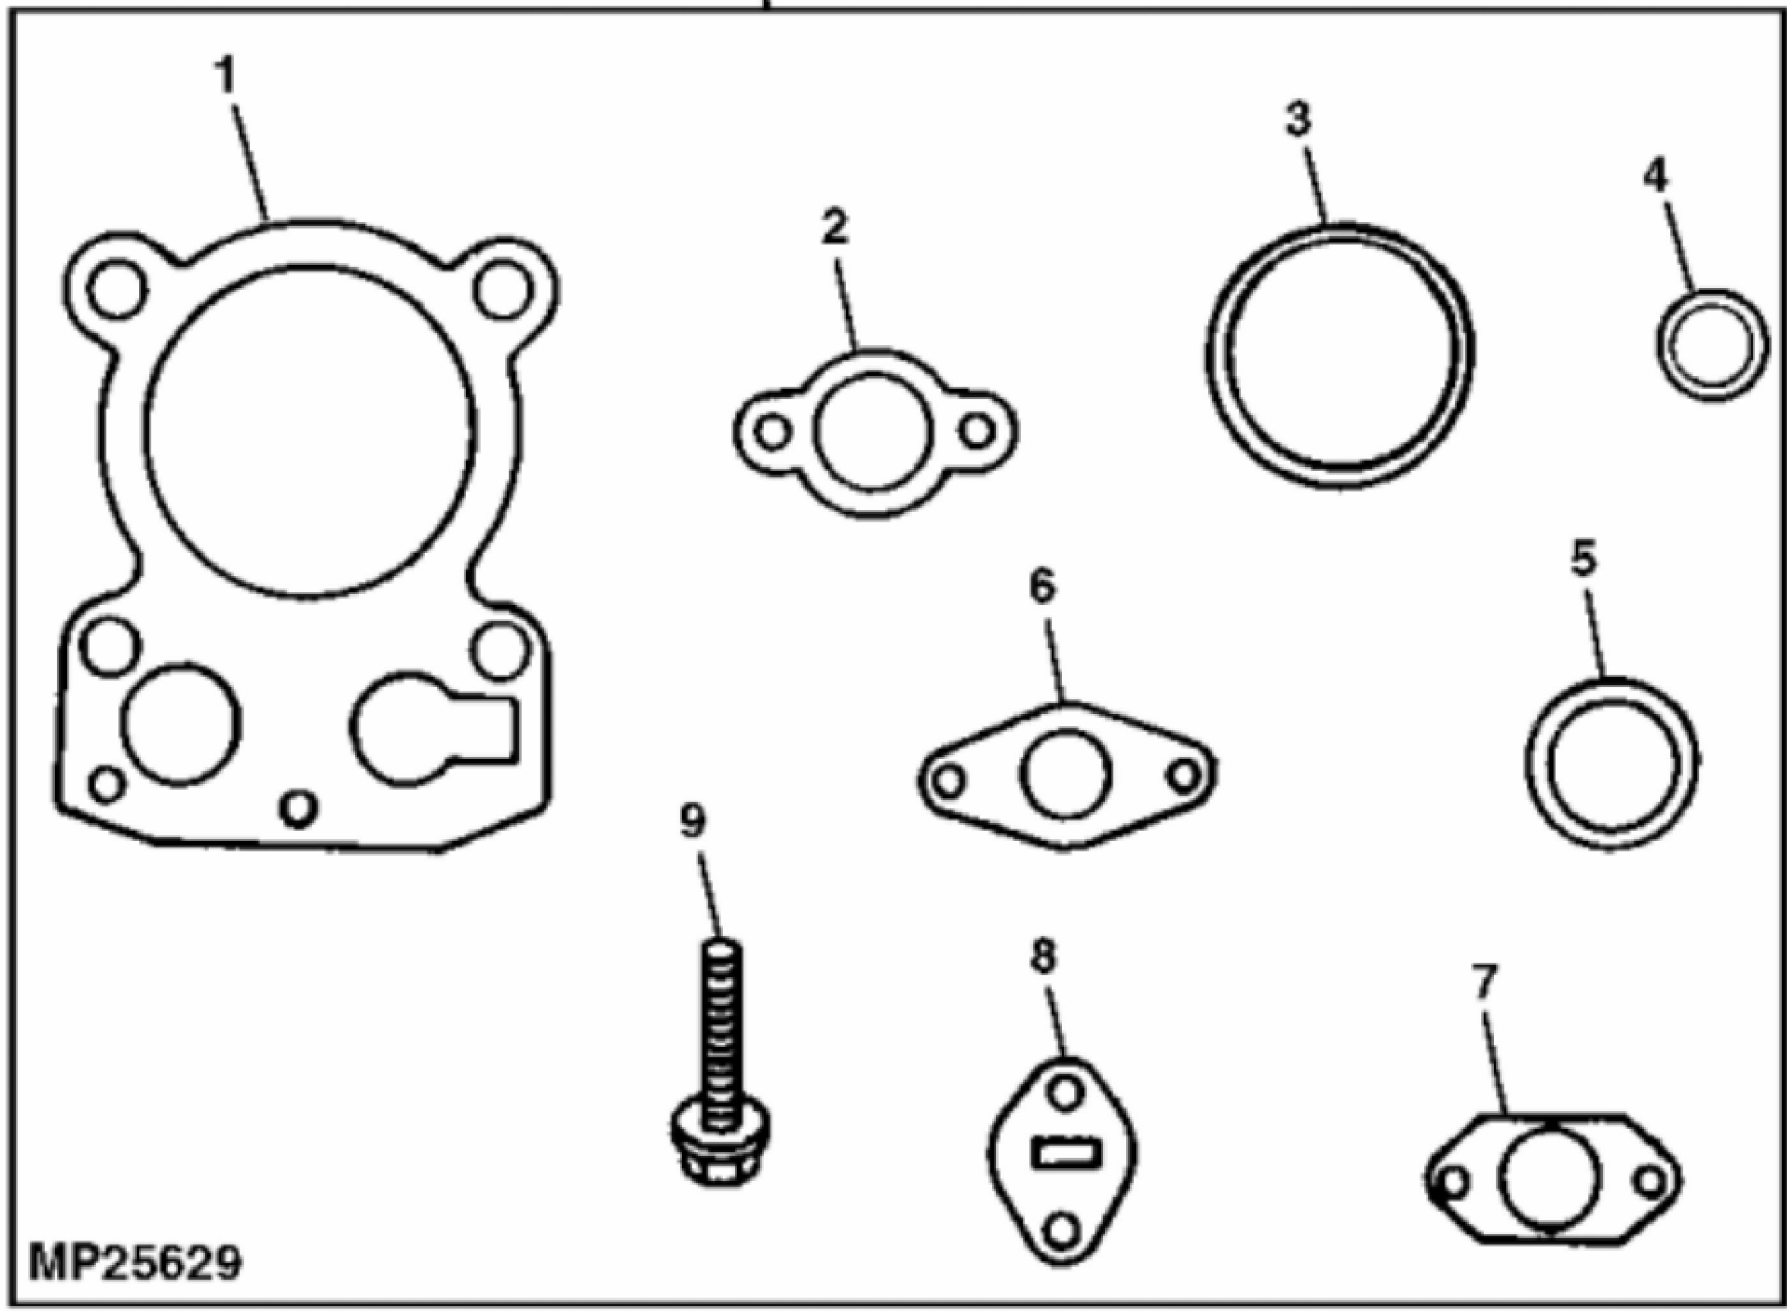

MP25382

John Deere > Turf And Utility >TRACTOR, LAWN AND GARDEN >SABRE - TRACTOR, LAWN AND GARDEN >17.542HS SABRE Lawn Tractor >20 ENGINE GU20038 >ST603494 - CYLINDER HEAD AND  
ROCKER ARM

KEY	PART NO.	PART NAME	QTY	REMARKS
1	37M7131	SCREW	2	M6 X 20
2	37M7091	SCREW	3	M6 X 25
3	M124985	STRAP	1	LIFT
4	M92209	COVER	1	VALVE
5	TY22462	CLAMP	2	HOSE
6	M92212	BREATHER	1	VALVE COVER VENT
7	AM117016	VALVE	1	REED;ORDER M153533 ,M92210 And M93483
8	M93483	SCREW	1	
9	M153533	RETAINER	1	BREATHER
10	M92210	BEAM	1	BREATHER
11	MIU13278	VALVE LIFTER	2	SUB FOR M137271 or MIU11034 or MIU12989
12	AM131949	ASSEMBLY LINE PARTS	1	CYLINDER HEAD
13	M146623	PUSH ROD	2	
14	M124986	ENGINE CYLINDER HEAD GASKET	1	
15	15H558	PIPE PLUG	1	1/8", HEX
16	.....	INTAKE VALVE	1	
16	M92213	INTAKE VALVE	1	.25 MM (.010") OS
17	.....	EXHAUST VALVE	1	
17	M92214	EXHAUST VALVE	1	.25 MM (.010") OS
18	AM132197	CYLINDER HEAD	1	(SUB FOR AM131950)
19	M131133	ROCKER ARM	2	
20	M131132	PIVOT	2	
21	19M8290	SCREW	2	M6 X 35
22	M120417	WASHER	1	
23	M120286	SPACER	1	(HEAD BOLT, EXHAUST PORT)
24	M149264	BOLT	5	CYLINDER HEAD, (SUB FOR M92367)
25	M146624	SPRING	2	
26	M92203	CAP	2	
27	AM107043	RETAINER	2	

KEY	PART NO.	PART NAME	QTY	REMARKS	
28	M126396	QUICK LOCK PIN	1		
29	M93419	WASHER	1		
..	AM131587	ENGINE	1	(MARKED CV490S-27509)	
..	AM131954	SHORT BLOCK ASSEMBLY	1		

10

MP25629

KEY	PART NO.	PART NAME	QTY	REMARKS	
1	M124986	ENGINE CYLINDER HEAD GASKET	1		
2	M92356	GASKET	1	AIR CLEANER	
3	M131281	O-RING	1	OIL PUMP COVER	
4	M92193	O-RING	2	LOWER, OIL FILL TUBE	
5	M92074	SEAL	2	CRANKSHAFT	
6	M92365	GASKET	2	MUFFLER	
7	AM107046	GASKET	2	CARBURETOR	
8	M126886	GASKET	1	FUEL PUMP	
9	M149264	SCREW	5	(SUB FOR M92367)	
10	AM130690	GASKET KIT	1		