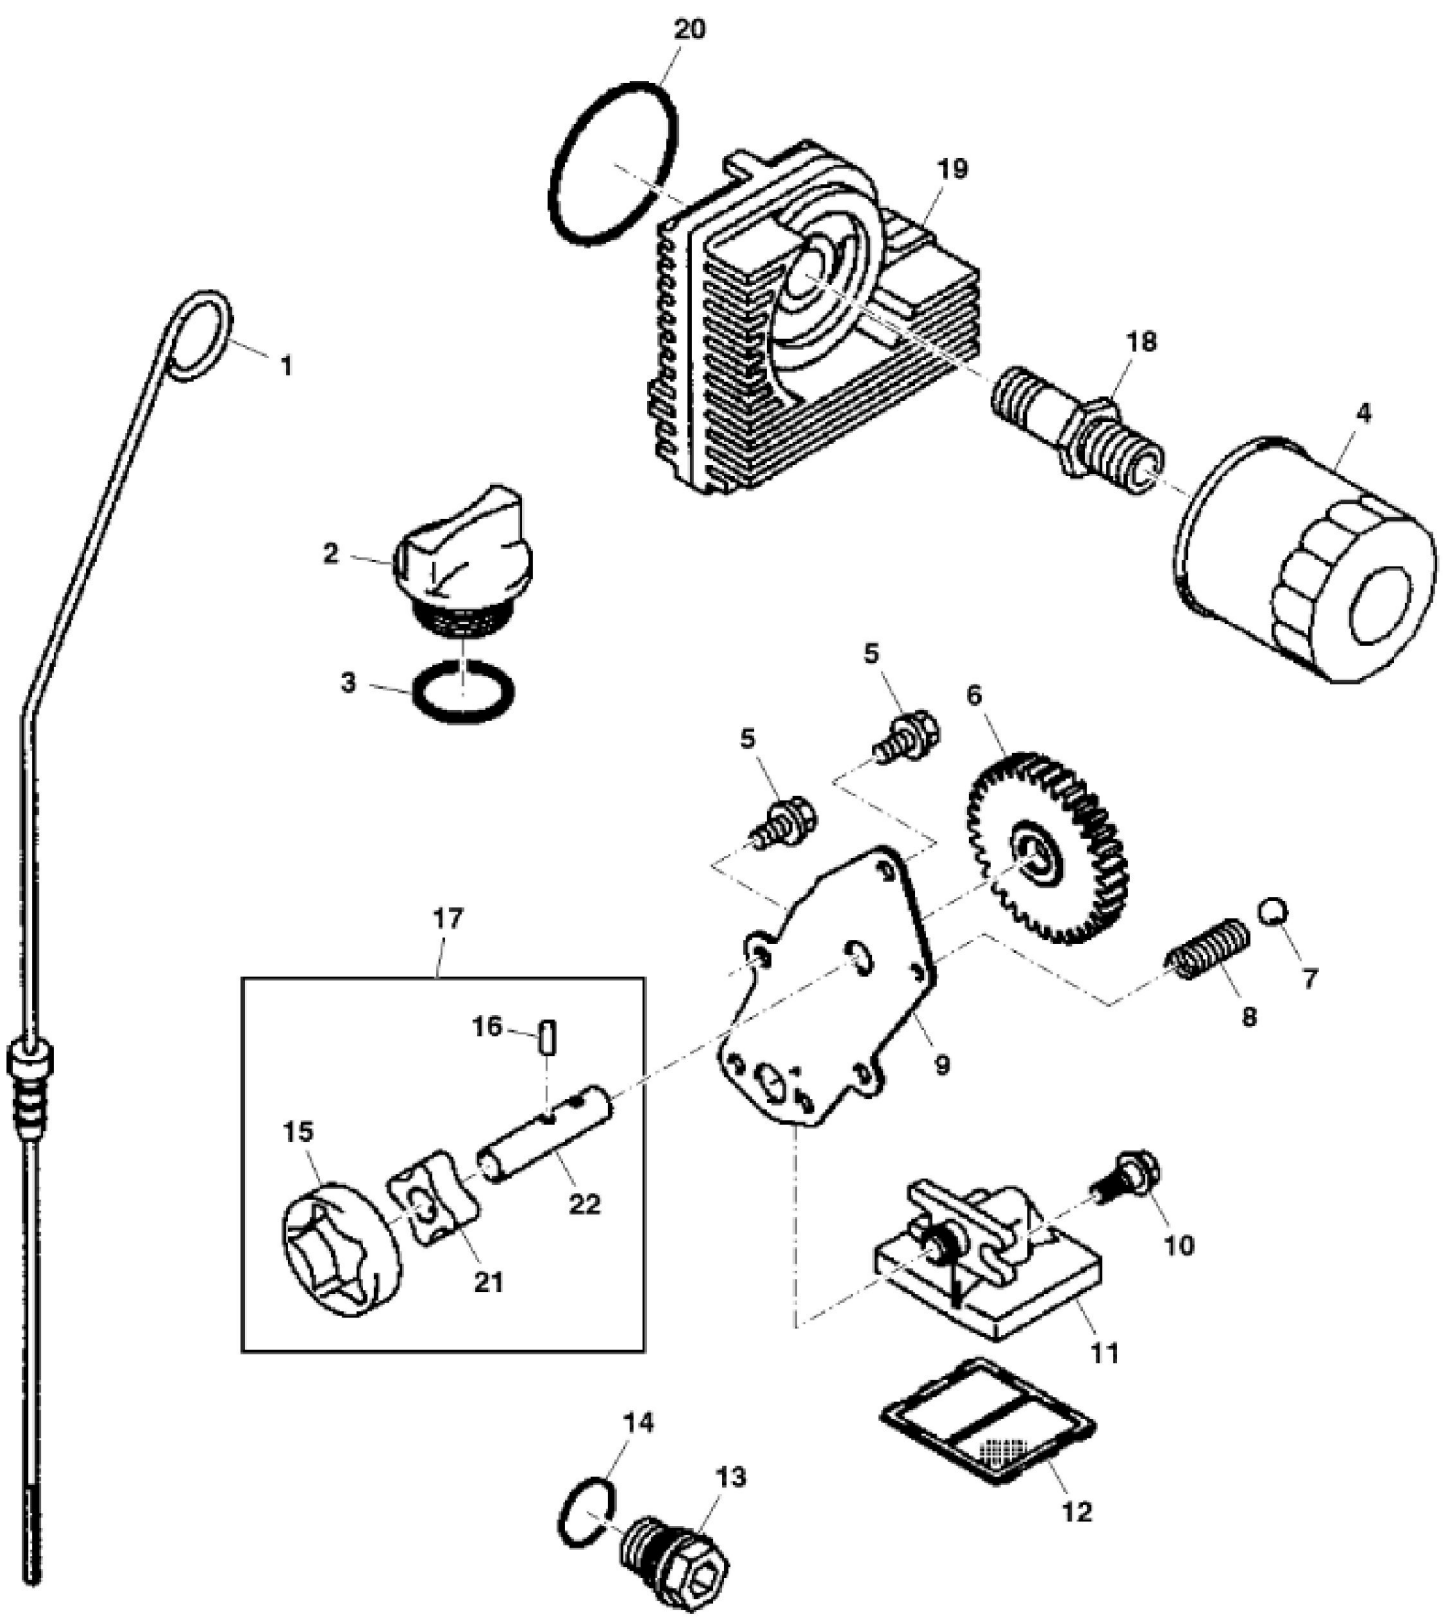

KEY	PART NO.	PART NAME	QTY	REMARKS	
29	MIA10402	CYLINDER HEAD	1	(NO.1) (SUB FOR AM132473)	
30	19M7807	SCREW	4	M10 X 60, ENGINE MOUNTING	
31	14M7400	LOCK NUT	4	M10	
..	AM129574	GASOLINE ENGINE	1	(FH641D-BS04) (ORDER AM132976)	
..	AM132976	SHORT BLOCK ASSEMBLY	1	(NLA)	

MP29652

John Deere > Turf And Utility >TRACTOR, LAWN AND GARDEN >X465 - TRACTOR, LAWN AND GARDEN >X465 Lawn and Garden Tractor >20 ENGINE AM129574 >ST603175 - CRANKSHAFT AND PISTON ASSEMBLY

KEY	PART NO.	PART NAME	QTY	REMARKS	
1	AM128738	PISTON RING KIT	2	STD	
1	AM132069	PISTON RING KIT	2	.50 MM (.020") OS	
2	M138398	SNAP RING	4	(SUB FOR M140233)	
3	M138397	PISTON PIN	2		
4	M143319	PISTON	2	STD	
4	M146875	PISTON	2	.50 MM (.020") OS	
5	M146763	BOLT	2		
6	MIA10804	CONNECTING ROD	2	(SUB FOR AM132025)	
7	AM133262	CRANKSHAFT	1		

MP29653

KEY	PART NO.	PART NAME	QTY	REMARKS
1	M138410	SCREW	4	
2	M150577	BRACKET	4	(SUB FOR M92981)
3	M146876	ROCKER ARM	4	
4	M146881	BOLT	4	
5	M146877	GUIDE	2	
6	M146879	PUSH ROD	4	
7	M138403	TAPPET	4	
8	M118845	RETAINER	4	
9	M138401	RETAINER	4	
10	M140241	SPRING	4	
11	M140234	INTAKE VALVE	2	
12	M147596	EXHAUST VALVE	2	
13	M138413	EXTENSION SPRING	1	
14	AM130638	CAMSHAFT	1	(SUB MIA11197) (ALSO ORDER M146882 AND MIU11231)
15	M140240	PLATE	1	
16	M146878	GUIDE	1	
17	MIU10971	BALL	6	(SUB FOR M138412)
18	M138411	SNAP RING	2	NLA; ORDER MIU14000
18	MIU14000	SNAP RING	2	
19	M146880	PLATE	1	
20	MIU10708	SLEEVE	1	NLA;ORDER MIU13044; SUB FOR M138408 OR M149875
20	MIU13044	SLEEVE	1	
21	M146882	WASHER	1	
22	M138415	SPACER	1	