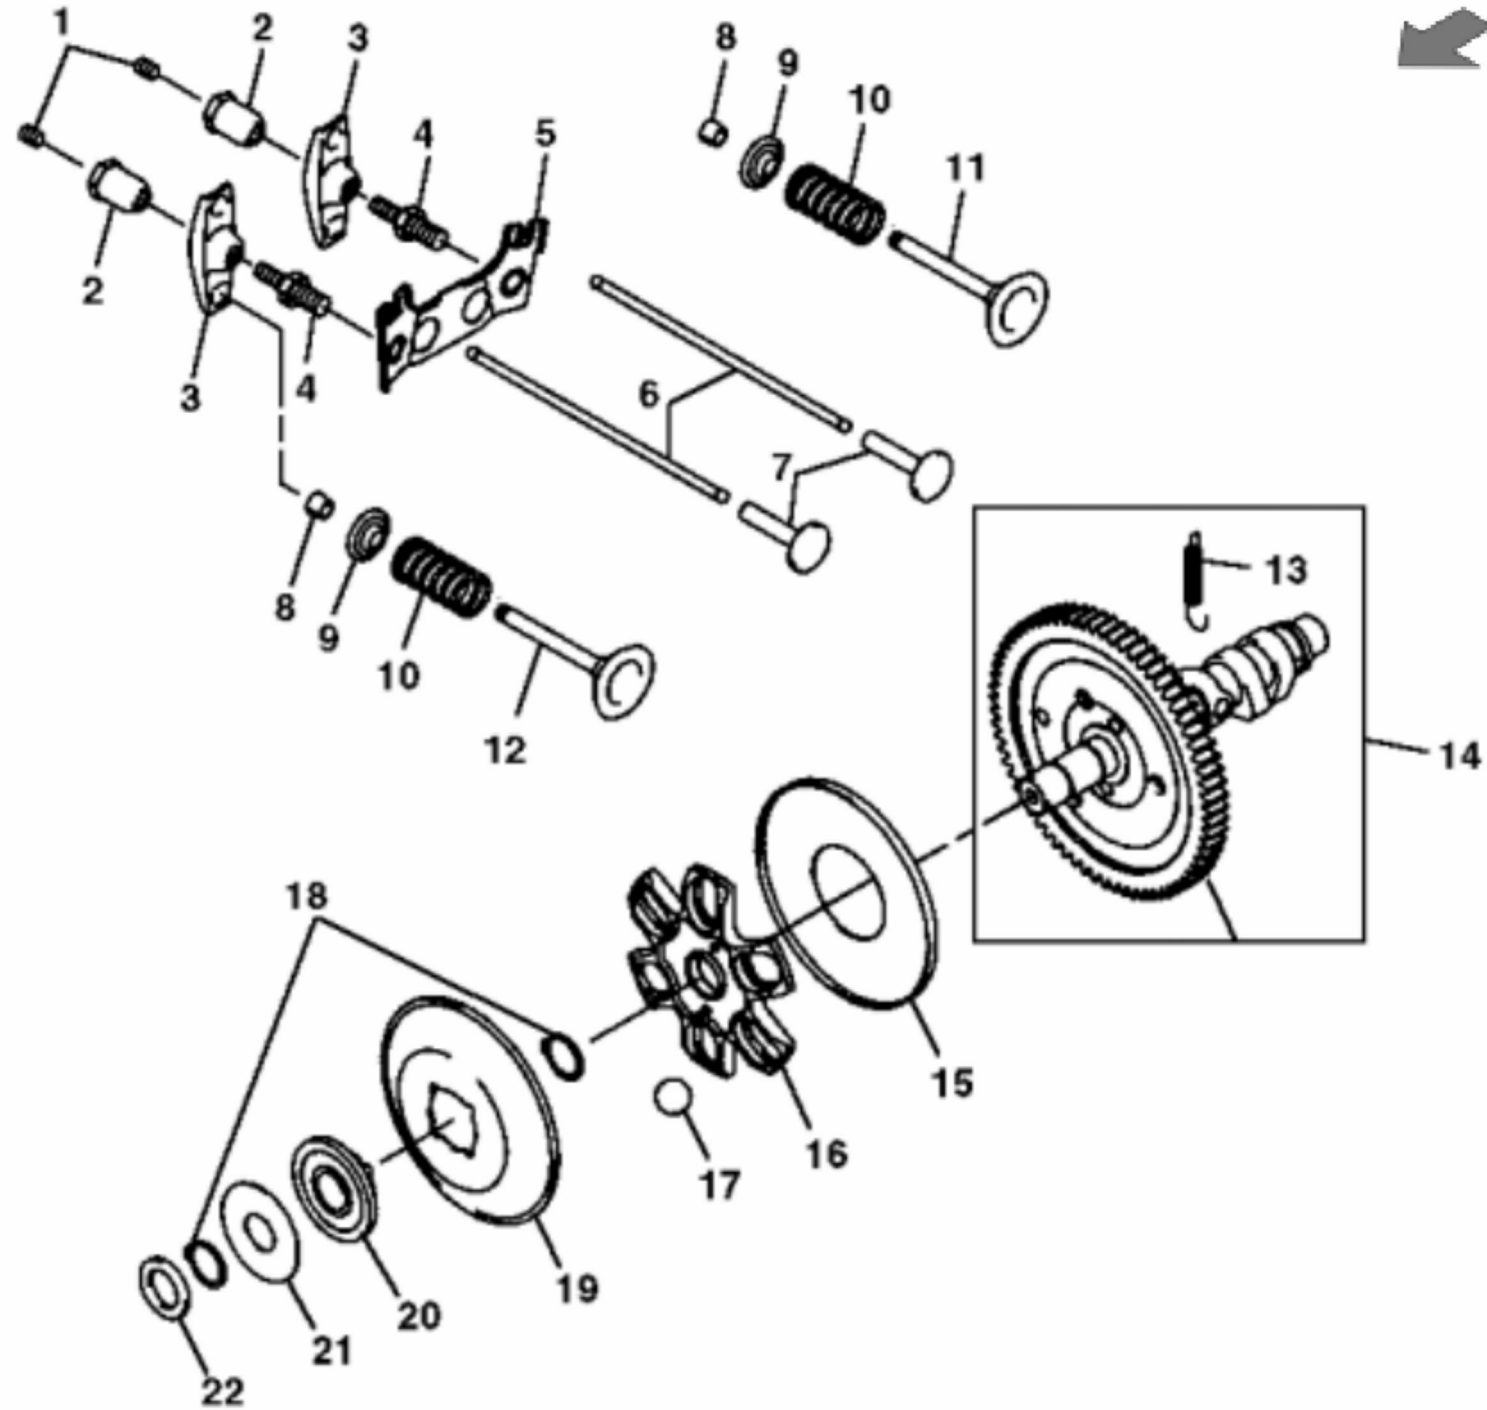

KEY	PART NO.	PART NAME	QTY	REMARKS
1	M146871	PIPE	1	
2	M138388	PIN	6	
3	M147908	ENGINE CYLINDER HEAD GASKET	2	
4	AM135296	CYLINDER HEAD	1	(NO.2) (SUB FOR AM132396)
5	MIU11322	BOLT	2	SUB FOR M138394
6	M140221	GASKET	2	
7	19M7320	CAP SCREW	4	M6 X 40
8	M140218	VALVE COVER	1	(CYLINDER NO.1)
8	M146867	VALVE COVER	1	(CYLINDER NO.2)
9	M138389	SEAL	4	
10	MIU11326	BOLT	18	(SUB FOR M138393)
11	M138395	STUD	4	NLA; ORDER MIU11736
11	MIU11736	BOLT	4	NLA; ORDER MIU12726
11	MIU12726	STUD	4	
12	19M7774	SCREW	4	M6 X 12
13	M140224	COVER	1	
14	M140222	GASKET	1	BREATHER
15	MIU11522	PIPE	1	(SUB FOR M146872)
16	M149281	SEAL	1	(SUB FOR M138390)
17	M127431	ADAPTER FITTING	1	
18	MIA10529	CRANKCASE	1	(NLA) (SUB MIA11106) (ALSO ORDER M153043, MIA11108, MIA11197 AND MIU11231) (SUB FOR AM132474)
19	M138425	PLUG	1	
20	TCA17360	DRAIN VALVE	2	(SUB FOR TCA12370 OR TCA16240)
20	HOSE	1	OIL DRAIN, (CUT FROM TY22562)
21	M88478	O-RING	2	
22	M146869	VALVE	1	
23	21M7244	SCREW	2	M4 X 8
24	MIU10794	GASKET	1	(SUB FOR M146868)
25	M153043	COVER	1	(SUB FOR M146873, M150450 OR M153200)
26	M140231	SNAP RING	1	
27	MIU11104	SEAL	1	(SUB FOR M146874)
28	M138392	SEAL	1	NLA; ORDER M151774
28	M151774	SEAL	1	

KEY	PART NO.	PART NAME	QTY	REMARKS	
29	MIA10402	CYLINDER HEAD	1	(NO.1) (SUB FOR AM132473)	
30	19M7807	SCREW	4	M10 X 60, ENGINE MOUNTING	
31	14M7400	LOCK NUT	4	M10	
..	AM129574	GASOLINE ENGINE	1	(FH641D-BS04) (ORDER AM132976)	
..	AM132976	SHORT BLOCK ASSEMBLY	1	(NLA)	

MP29652

John Deere > Turf And Utility >TRACTOR, LAWN AND GARDEN >X465 - TRACTOR, LAWN AND GARDEN >X465 Lawn and Garden Tractor >20 ENGINE AM129574 >ST603175 - CRANKSHAFT AND PISTON ASSEMBLY

KEY	PART NO.	PART NAME	QTY	REMARKS	
1	AM128738	PISTON RING KIT	2	STD	
1	AM132069	PISTON RING KIT	2	.50 MM (.020") OS	
2	M138398	SNAP RING	4	(SUB FOR M140233)	
3	M138397	PISTON PIN	2		
4	M143319	PISTON	2	STD	
4	M146875	PISTON	2	.50 MM (.020") OS	
5	M146763	BOLT	2		
6	MIA10804	CONNECTING ROD	2	(SUB FOR AM132025)	
7	AM133262	CRANKSHAFT	1		