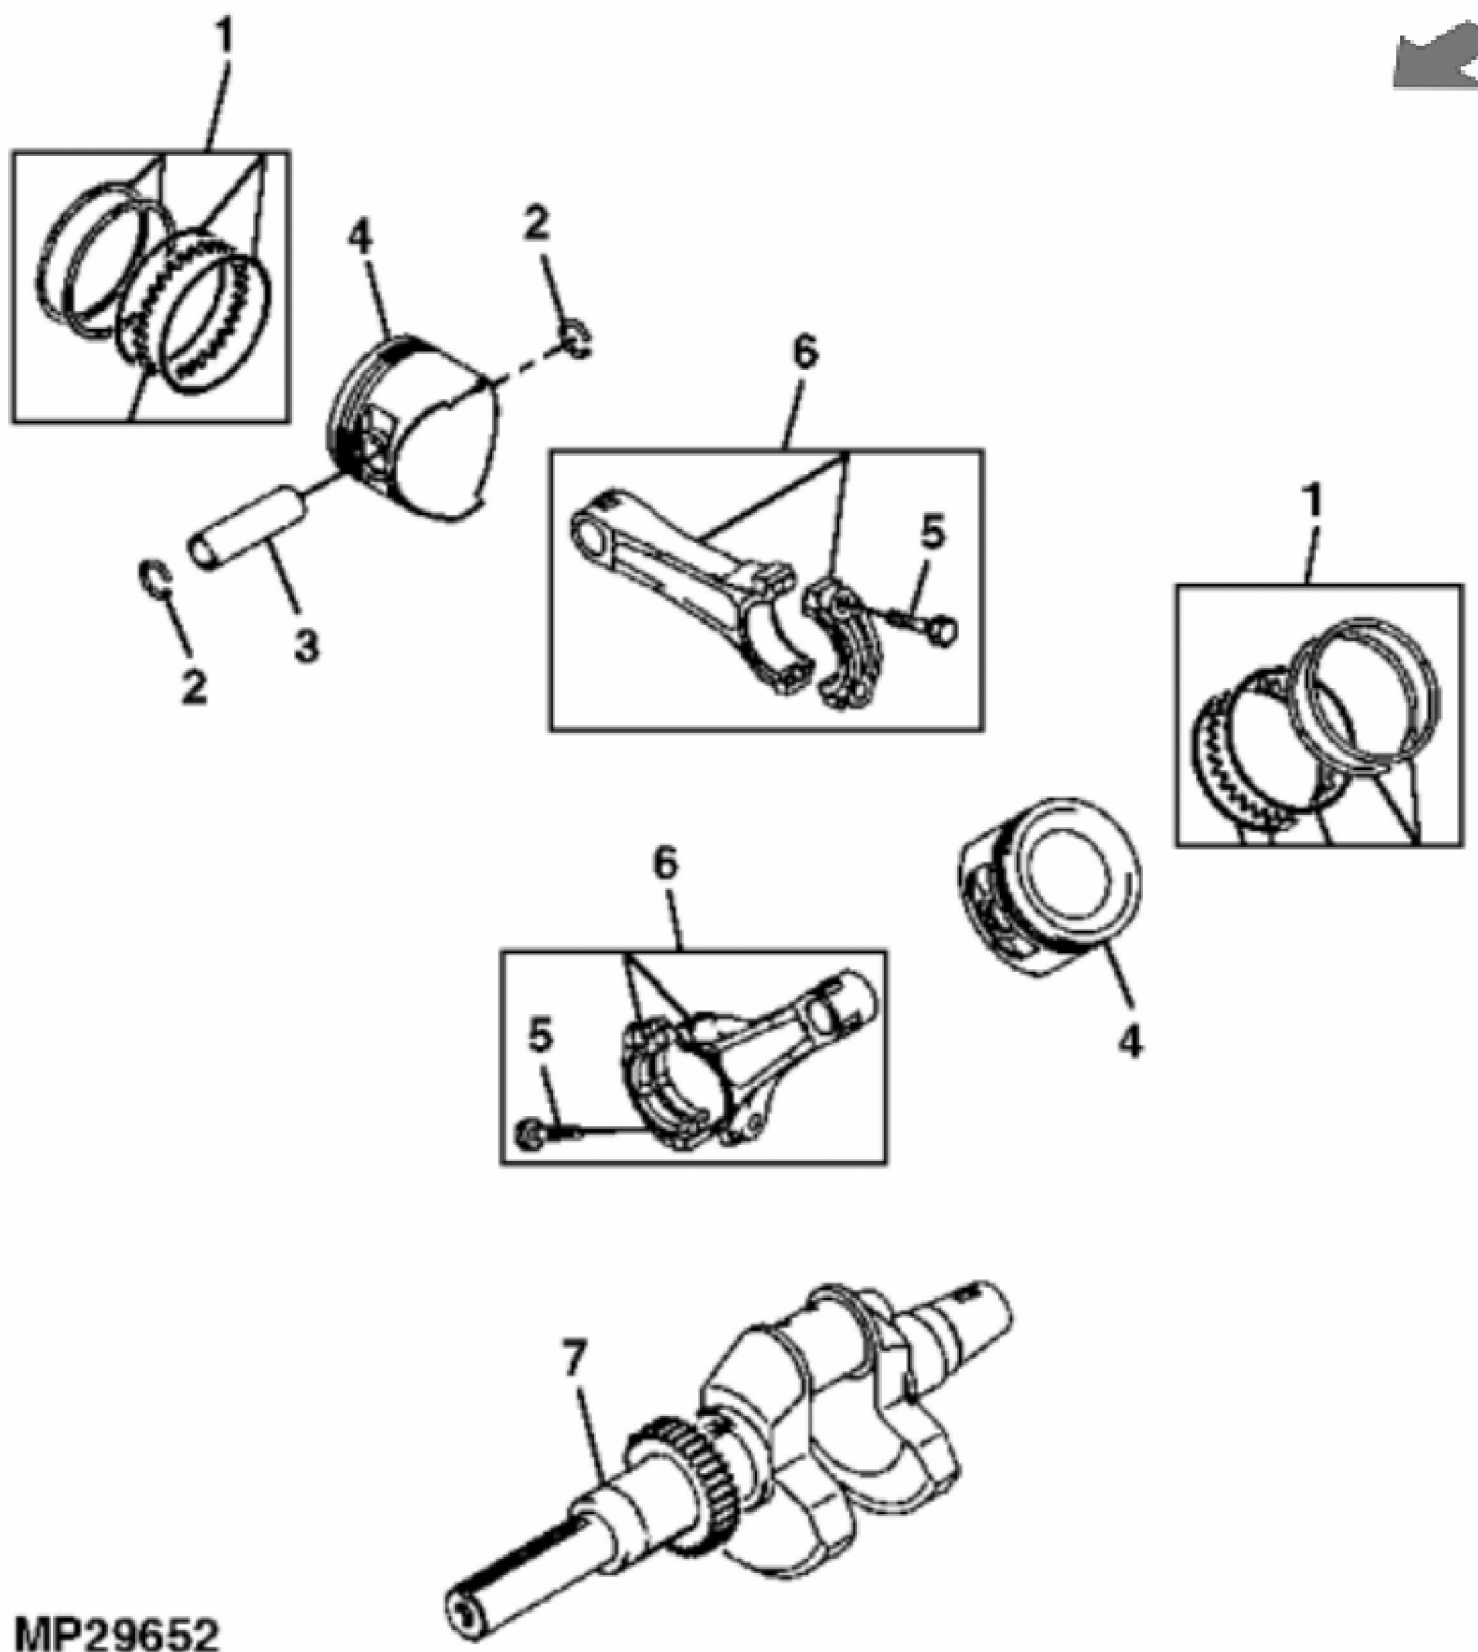

KEY	PART NO.	PART NAME	QTY	REMARKS
1	M146871	PIPE	1	
2	M138388	PIN	6	
3	M147908	ENGINE CYLINDER HEAD GASKET	2	
4	AM135296	CYLINDER HEAD	1	(NO.2) (SUB FOR AM132396)
5	MIU11322	BOLT	2	SUB FOR M138394
6	M140221	GASKET	2	
7	19M7320	CAP SCREW	4	M6 X 40
8	M140218	VALVE COVER	1	(CYLINDER NO.1)
8	M146867	VALVE COVER	1	(CYLINDER NO.2)
9	M138389	SEAL	4	
10	MIU11326	BOLT	18	(SUB FOR M138393)
11	M138395	STUD	4	NLA; ORDER MIU11736
11	MIU11736	BOLT	4	NLA; ORDER MIU12726
11	MIU12726	STUD	4	
12	19M7774	SCREW	4	M6 X 12
13	M140224	COVER	1	
14	M140222	GASKET	1	BREATHER
15	MIU11522	PIPE	1	(SUB FOR M146872)
16	M149281	SEAL	1	(SUB FOR M138390)
17	M127431	ADAPTER FITTING	1	
18	MIA10529	CRANKCASE	1	(NLA) (SUB MIA11106) (ALSO ORDER M153043, MIA11108, MIA11197 AND MIU11231) (SUB FOR AM132474)
19	M138425	PLUG	1	
20	TCA17360	DRAIN VALVE	2	(SUB FOR TCA12370 OR TCA16240)
20	HOSE	1	OIL DRAIN, (CUT FROM TY22562)
21	M88478	O-RING	2	
22	M146869	VALVE	1	
23	21M7244	SCREW	2	M4 X 8
24	MIU10794	GASKET	1	(SUB FOR M146868)
25	M153043	COVER	1	(SUB FOR M146873, M150450 OR M153200)
26	M140231	SNAP RING	1	
27	MIU11104	SEAL	1	(SUB FOR M146874)
28	M138392	SEAL	1	NLA; ORDER M151774
28	M151774	SEAL	1	

KEY	PART NO.	PART NAME	QTY	REMARKS	
29	MIA10402	CYLINDER HEAD	1	(NO.1) (SUB FOR AM132473)	
30	19M7807	SCREW	4	M10 X 60, ENGINE MOUNTING	
31	14M7400	LOCK NUT	4	M10	
..	AM129574	GASOLINE ENGINE	1	(FH641D-BS04) (ORDER AM132976)	
..	AM132976	SHORT BLOCK ASSEMBLY	1	(NLA)	

MP29652

John Deere > Turf And Utility >TRACTOR, LAWN AND GARDEN >X465 - TRACTOR, LAWN AND GARDEN >X465 Lawn and Garden Tractor >20 ENGINE AM129574 >ST603175 - CRANKSHAFT AND PISTON ASSEMBLY

KEY	PART NO.	PART NAME	QTY	REMARKS	
1	AM128738	PISTON RING KIT	2	STD	
1	AM132069	PISTON RING KIT	2	.50 MM (.020") OS	
2	M138398	SNAP RING	4	(SUB FOR M140233)	
3	M138397	PISTON PIN	2		
4	M143319	PISTON	2	STD	
4	M146875	PISTON	2	.50 MM (.020") OS	
5	M146763	BOLT	2		
6	MIA10804	CONNECTING ROD	2	(SUB FOR AM132025)	
7	AM133262	CRANKSHAFT	1		