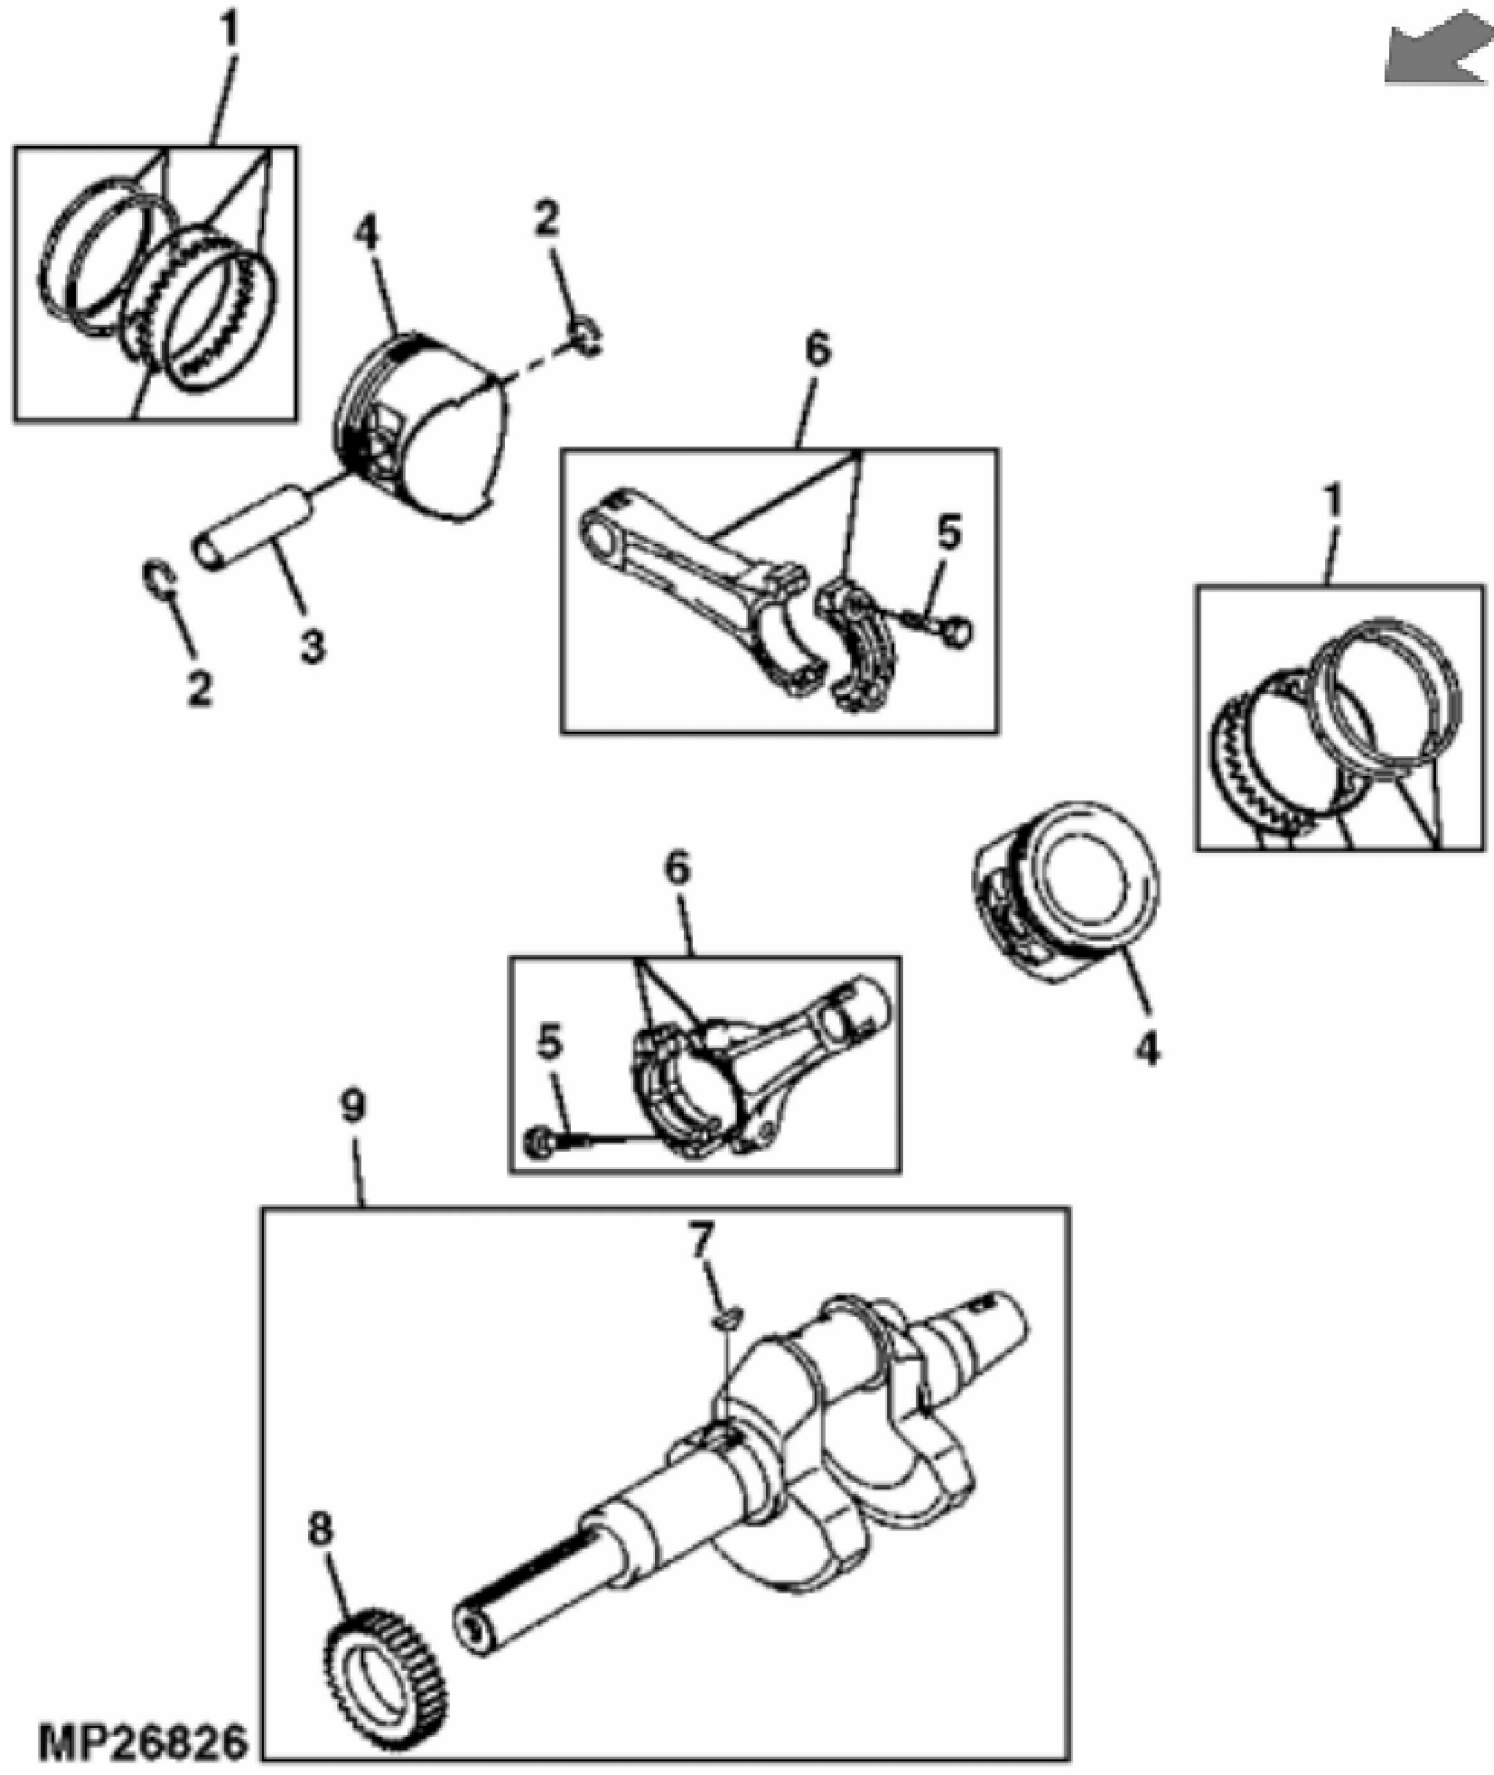

KEY	PART NO.	PART NAME	QTY	REMARKS
1	M147295	VALVE COVER	1	RH
2	19M7874	CAP SCREW	8	M6 X 30
3	MIU11493	BOLT	8	(SUB FOR M147306)
4	M147297	GASKET	2	
5	MIU11492	BOLT	4	(SUB FOR M147305)
6	M68144	STUD	4	NLA; ORDER MIU11949
7	AM132281	CYLINDER HEAD	1	RH
8	M147293	ENGINE CYLINDER HEAD GASKET	2	
9	MIU14325	CYLINDER HEAD	1	SUB FOR AM132282
10	M147294	VALVE COVER	1	LH
11	M77734	CLAMP	2	
12	M147307	TUBE	1	
13	19M7868	SCREW	4	M8 X 30
14	M147299	COVER	1	
15	M95848	SCREW	2	
16	M147298	PLATE	2	
17	M147300	VALVE	2	BREATHER
18	M147296	GASKET	1	
19	M147302	SEAL	1	
20	MIU12134	BEARING	1	(SUB FOR M147304)
21	M127431	ADAPTER FITTING	1	USE WITH AM132283
22	MIA12868	CRANKCASE	1	SUB FOR AM132283
23	M70227	PIN	6	
24	M76104	O-RING	3	
25	MIU10833	SEAL	1	(SUB FOR M94387)
26	19M8318	SCREW	6	M8 X 45
27	M139490	BOLT	4	(SUB FOR M94242)
28	MIA12867	CRANKCASE	1	SUB FOR M147763
29	M147303	SEAL	1	
30	24M7095	WASHER	12	8.400 X 15 X 1.600 mm
31	MIU14326	BEARING	1	USE WITH MIA12867
..	AM129589	GASOLINE ENGINE	1	(MARKED FD671D-AS02) (ORDER AM132305)
..	AM135053	GASOLINE ENGINE	1	(MARKED FD671D-BS02) (ORDER AM132305)
..	MIA10433	GASOLINE ENGINE	1	(MARKED FD671D-CS02) (ORDER AM132305)

John Deere > Turf And Utility >TRACTOR, LAWN AND GARDEN >X475 - TRACTOR, LAWN AND GARDEN >X475 Lawn and Garden Tractor >20 ENGINE MIA11056 >ST602941 - CRANKSHAFT AND PISTON ASSEMBLY

KEY	PART NO.	PART NAME	QTY	REMARKS
1	AM102610	PISTON RING KIT	2	STD
1	AM102612	PISTON RING KIT	AR	0.50 MM (.020") OS
2	M70220	SNAP RING	4	
3	M70219	PISTON PIN	2	
4	M147308	PISTON	2	STD
4	MIU11013	PISTON	AR	0.50 MM (.020") OS
5	M147310	BOLT	2	
6	AM132284	CONNECTING ROD	2	
7	M77843	SHAFT KEY	1	
8	M147309	SPUR GEAR	1	
9	MIA10555	CRANKSHAFT	1	(SUB FOR AM132285)