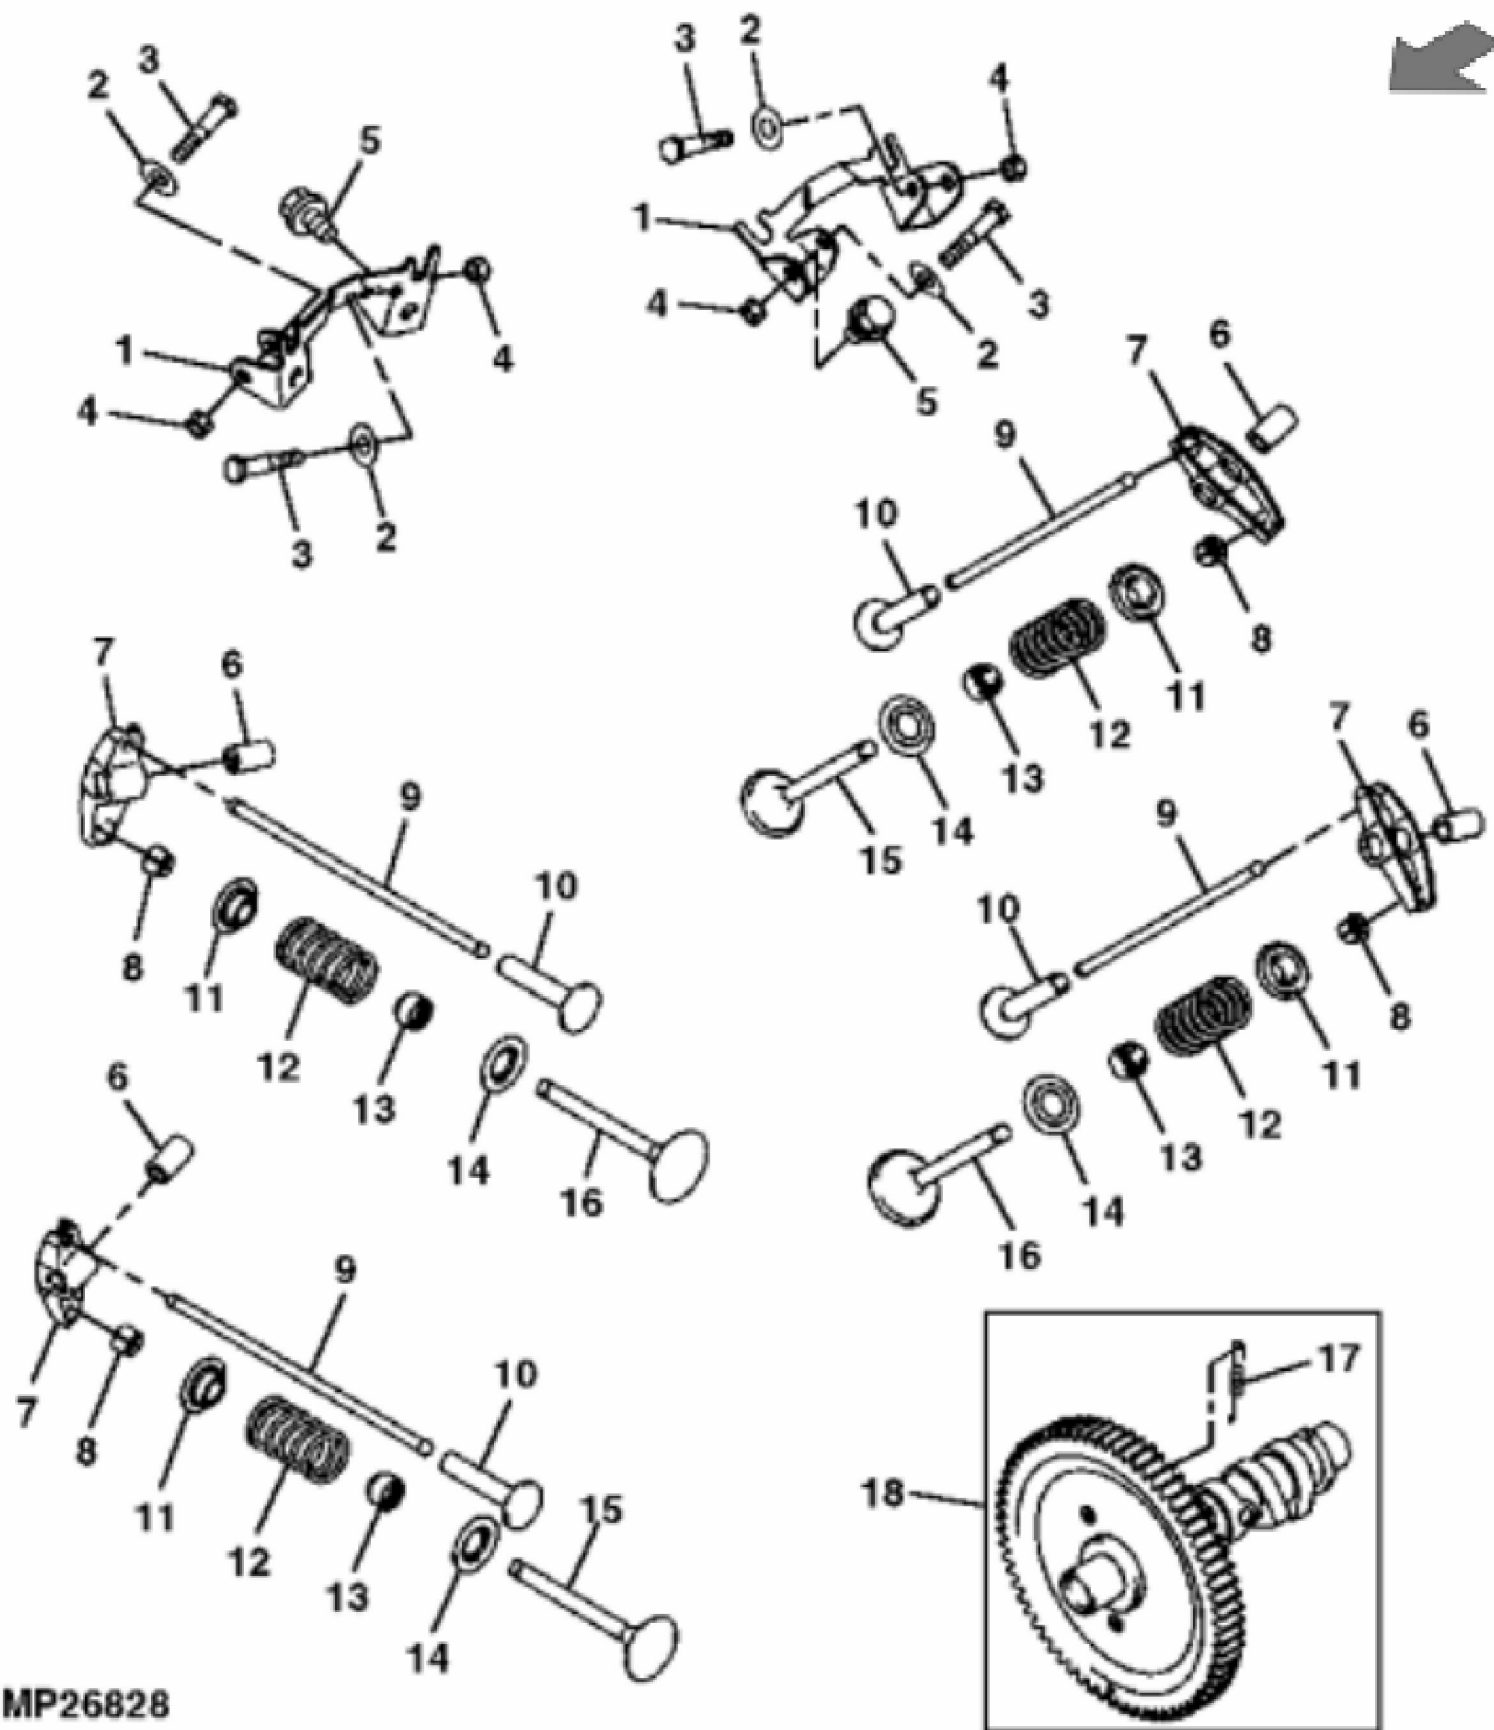

KEY	PART NO.	PART NAME	QTY	REMARKS
1	M147295	VALVE COVER	1	RH
2	19M7874	CAP SCREW	8	M6 X 30
3	MIU11493	BOLT	8	(SUB FOR M147306)
4	M147297	GASKET	2	
5	MIU11492	BOLT	4	(SUB FOR M147305)
6	M68144	STUD	4	NLA; ORDER MIU11949
7	AM132281	CYLINDER HEAD	1	RH
8	M147293	ENGINE CYLINDER HEAD GASKET	2	
9	MIU14325	CYLINDER HEAD	1	SUB FOR AM132282
10	M147294	VALVE COVER	1	LH
11	M77734	CLAMP	2	
12	M147307	TUBE	1	
13	19M7868	SCREW	4	M8 X 30
14	M147299	COVER	1	
15	M95848	SCREW	2	
16	M147298	PLATE	2	
17	M147300	VALVE	2	BREATHER
18	M147296	GASKET	1	
19	M147302	SEAL	1	
20	MIU12134	BEARING	1	(SUB FOR M147304)
21	M127431	ADAPTER FITTING	1	USE WITH AM132283
22	MIA12868	CRANKCASE	1	SUB FOR AM132283
23	M70227	PIN	6	
24	M76104	O-RING	3	
25	MIU10833	SEAL	1	(SUB FOR M94387)
26	19M8318	SCREW	6	M8 X 45
27	M139490	BOLT	4	(SUB FOR M94242)
28	MIA12867	CRANKCASE	1	SUB FOR M147763
29	M147303	SEAL	1	
30	24M7095	WASHER	12	8.400 X 15 X 1.600 mm
31	MIU14326	BEARING	1	USE WITH MIA12867
..	AM129589	GASOLINE ENGINE	1	(MARKED FD671D-AS02) (ORDER AM132305)
..	AM135053	GASOLINE ENGINE	1	(MARKED FD671D-BS02) (ORDER AM132305)
..	MIA10433	GASOLINE ENGINE	1	(MARKED FD671D-CS02) (ORDER AM132305)

John Deere > Turf And Utility >TRACTOR, LAWN AND GARDEN >X475 - TRACTOR, LAWN AND GARDEN >X475 Lawn and Garden Tractor >20 ENGINE MIA11056 >ST602941 - CRANKSHAFT AND PISTON ASSEMBLY

KEY	PART NO.	PART NAME	QTY	REMARKS
1	AM102610	PISTON RING KIT	2	STD
1	AM102612	PISTON RING KIT	AR	0.50 MM (.020") OS
2	M70220	SNAP RING	4	
3	M70219	PISTON PIN	2	
4	M147308	PISTON	2	STD
4	MIU11013	PISTON	AR	0.50 MM (.020") OS
5	M147310	BOLT	2	
6	AM132284	CONNECTING ROD	2	
7	M77843	SHAFT KEY	1	
8	M147309	SPUR GEAR	1	
9	MIA10555	CRANKSHAFT	1	(SUB FOR AM132285)