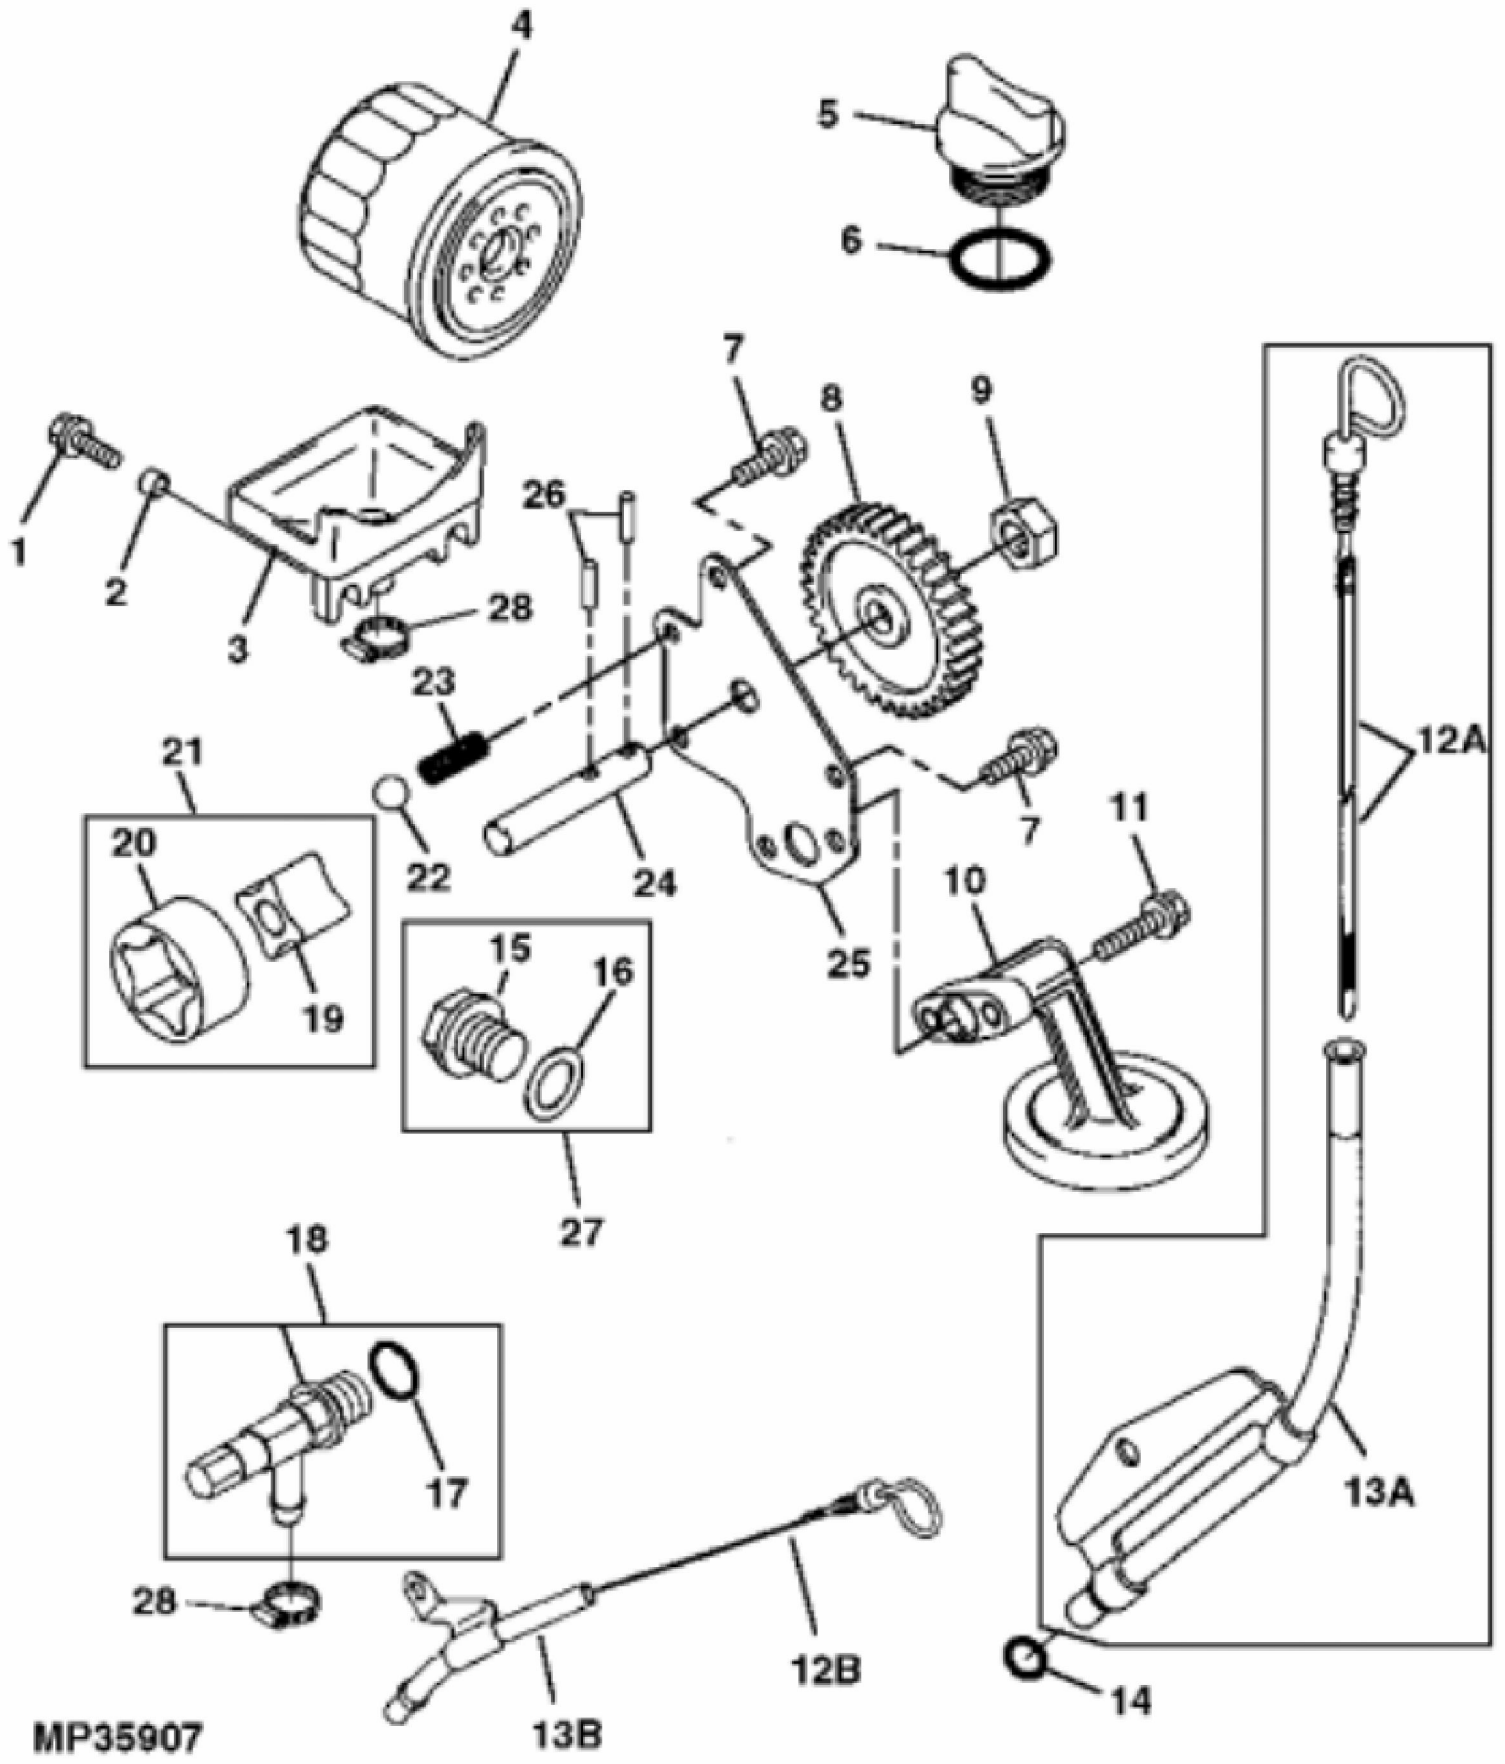

KEY	PART NO.	PART NAME	QTY	REMARKS	
..	MIA10766	GASOLINE ENGINE	1	(MARKED FD671D-DS02) (ORDER AM132305)	
..	MIA11056	GASOLINE ENGINE	1	(MARKED FD671D-ES02) (ORDER AM132305)	
..	AM132305	SHORT BLOCK ASSEMBLY	1		

John Deere > Turf And Utility >TRACTOR, LAWN AND GARDEN >X575 - TRACTOR, LAWN AND GARDEN >X575 Lawn and Garden Tractor >20 ENGINE AM129589 >ST602941 - CRANKSHAFT AND PISTON ASSEMBLY

KEY	PART NO.	PART NAME	QTY	REMARKS	
1	AM102610	PISTON RING KIT	2	STD	
1	AM102612	PISTON RING KIT	AR	0.50 MM (.020") OS	
2	M70220	SNAP RING	4		
3	M70219	PISTON PIN	2		
4	M147308	PISTON	2	STD	
4	MIU11013	PISTON	AR	0.50 MM (.020") OS	
5	M147310	BOLT	2		
6	AM132284	CONNECTING ROD	2		
7	M77843	SHAFT KEY	1		
8	M147309	SPUR GEAR	1		
9	MIA10555	CRANKSHAFT	1	(SUB FOR AM132285)	

MP26828

KEY	PART NO.	PART NAME	QTY	REMARKS	
1	M147311	BRACKET	2		
2	M147320	WASHER	4		
3	M147317	BOLT	4		
4	14M7272	NUT	4	M6	
5	M147319	BOLT	4		
6	M147318	BUSHING	4		
7	MIU14434	ROCKER ARM	4	SUB FOR M147314	
8	AM132412	RETAINER	4		
9	M147315	PUSH ROD	4		
10	M70213	TAPPET	4		
11	M72322	RETAINER	4		
12	M70206	SPRING	4		
13	M70034	SEAL	4		
14	M70033	SEAT	4		
15	M147313	EXHAUST VALVE	2		
16	M147312	INTAKE VALVE	2		
17	M147316	SPRING	1		
18	MIA12870	CAMSHAFT	1	SUB FOR AM132286	