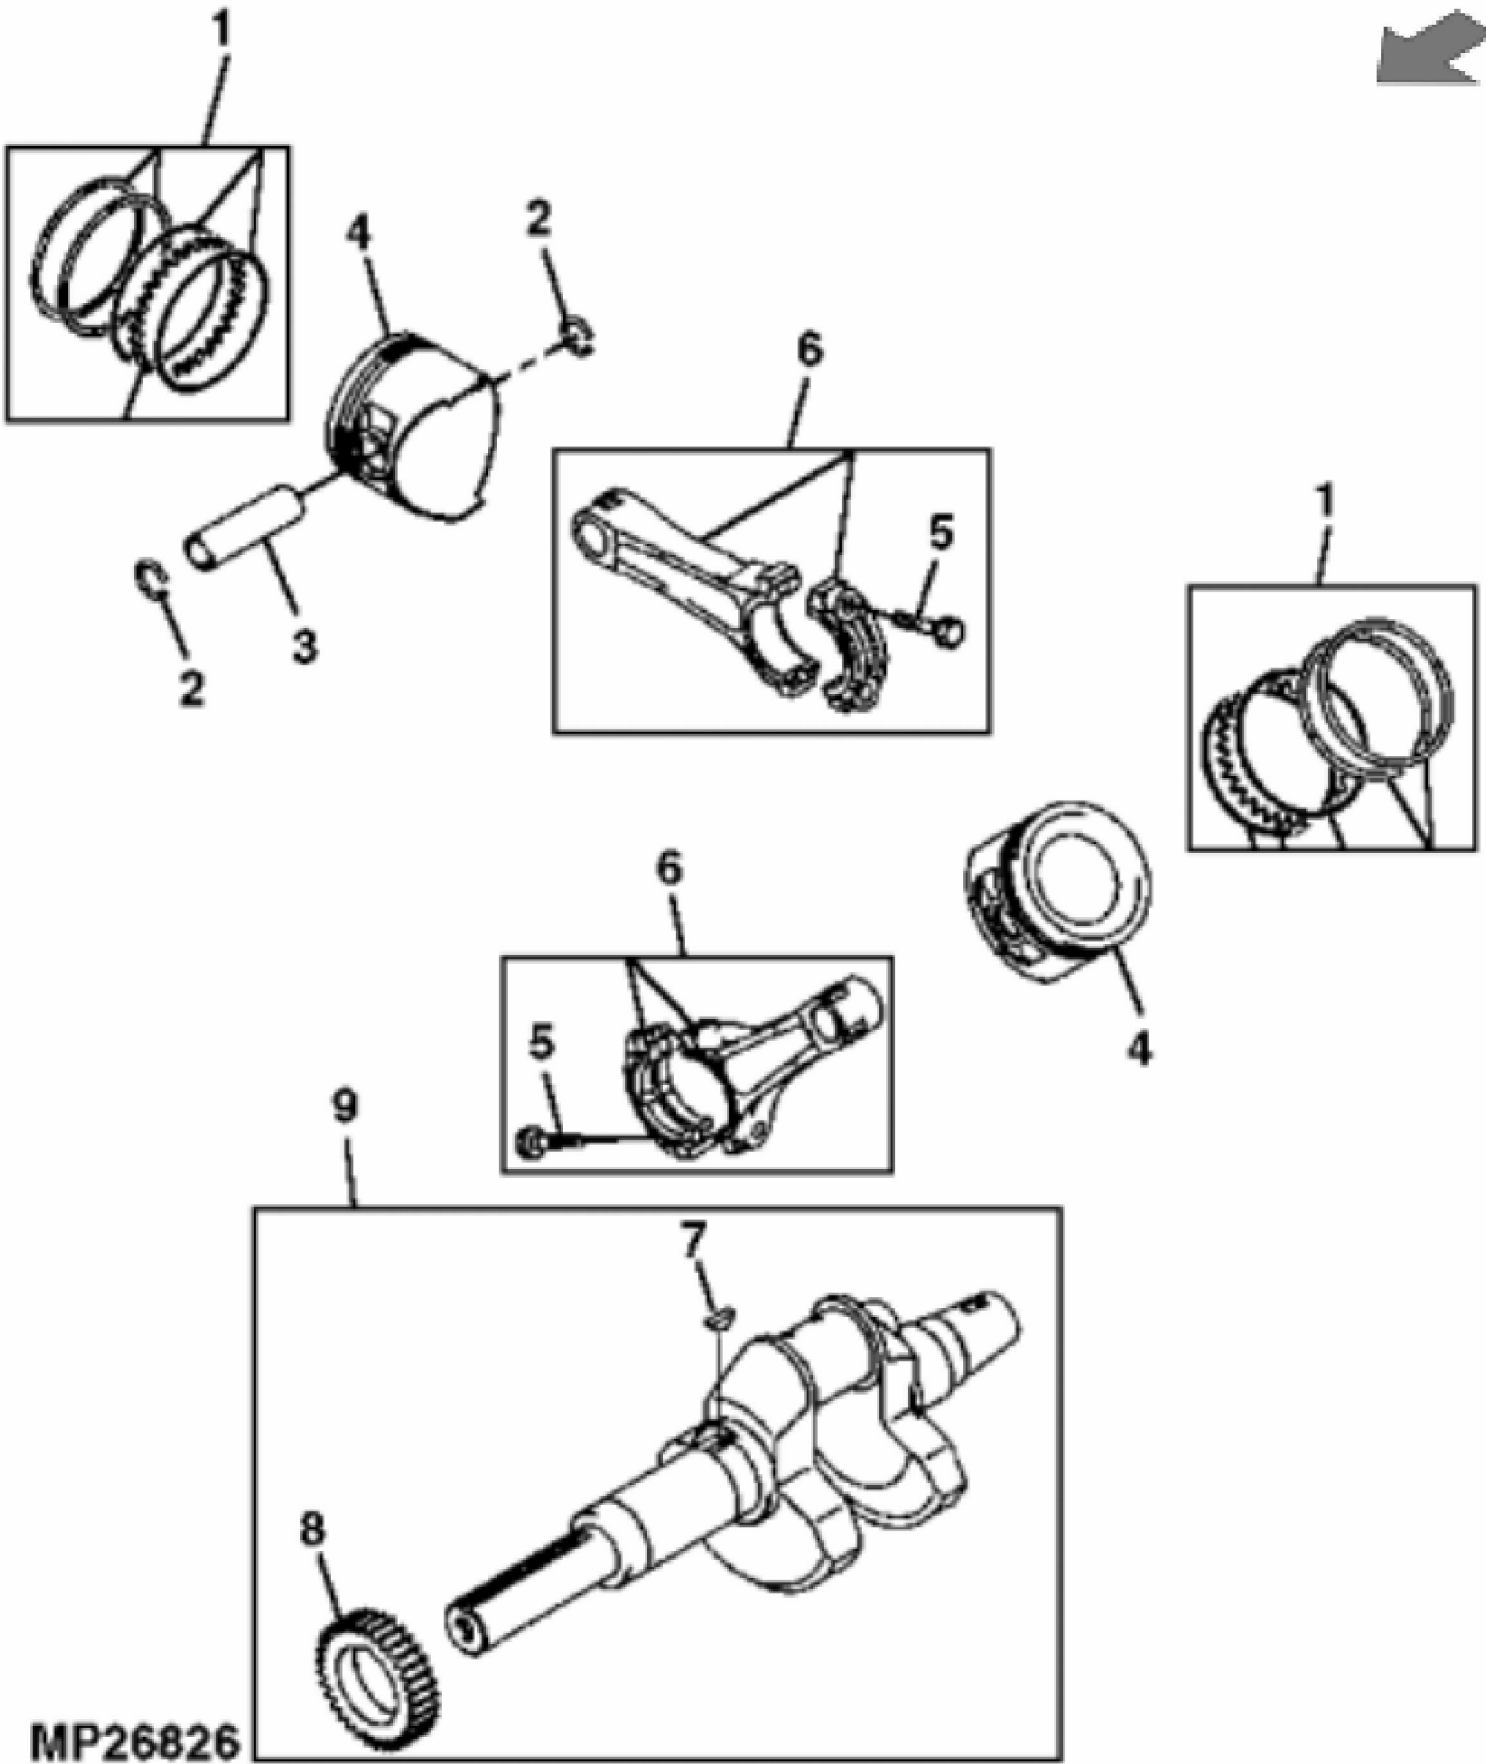

John Deere > Turf And Utility >TRACTOR, LAWN AND GARDEN >X575 - TRACTOR, LAWN AND GARDEN >X575 Lawn and Garden Tractor >20 ENGINE AM129589 >ST603535 - CYLINDER HEAD AND CRANKCASE

KEY	PART NO.	PART NAME	QTY	REMARKS
1	M147295	VALVE COVER	1	RH
2	19M7874	CAP SCREW	8	M6 X 30
3	MIU11493	BOLT	8	(SUB FOR M147306)
4	M147297	GASKET	2	
5	MIU11492	BOLT	4	(SUB FOR M147305)
6	M68144	STUD	4	NLA; ORDER MIU11949
7	AM132281	CYLINDER HEAD	1	RH
8	M147293	ENGINE CYLINDER HEAD GASKET	2	
9	MIU14325	CYLINDER HEAD	1	SUB FOR AM132282
10	M147294	VALVE COVER	1	LH
11	M77734	CLAMP	2	
12	M147307	TUBE	1	
13	19M7868	SCREW	4	M8 X 30
14	M147299	COVER	1	
15	M95848	SCREW	2	
16	M147298	PLATE	2	
17	M147300	VALVE	2	BREATHER
18	M147296	GASKET	1	
19	M147302	SEAL	1	
20	MIU12134	BEARING	1	(SUB FOR M147304)
21	M127431	ADAPTER FITTING	1	USE WITH AM132283
22	MIA12868	CRANKCASE	1	SUB FOR AM132283
23	M70227	PIN	6	
24	M76104	O-RING	3	
25	MIU10833	SEAL	1	(SUB FOR M94387)
26	19M8318	SCREW	6	M8 X 45
27	M139490	BOLT	4	(SUB FOR M94242)
28	MIA12867	CRANKCASE	1	SUB FOR M147763
29	M147303	SEAL	1	
30	24M7095	WASHER	12	8.400 X 15 X 1.600 mm
31	MIU14326	BEARING	1	USE WITH MIA12867
..	AM129589	GASOLINE ENGINE	1	(MARKED FD671D-AS02) (ORDER AM132305)
..	AM135053	GASOLINE ENGINE	1	(MARKED FD671D-BS02) (ORDER AM132305)
..	MIA10433	GASOLINE ENGINE	1	(MARKED FD671D-CS02) (ORDER AM132305)

John Deere > Turf And Utility >TRACTOR, LAWN AND GARDEN >X575 - TRACTOR, LAWN AND GARDEN >X575 Lawn and Garden Tractor >20 ENGINE AM129589 >ST602941 - CRANKSHAFT AND PISTON ASSEMBLY

KEY	PART NO.	PART NAME	QTY	REMARKS	
1	AM102610	PISTON RING KIT	2	STD	
1	AM102612	PISTON RING KIT	AR	0.50 MM (.020") OS	
2	M70220	SNAP RING	4		
3	M70219	PISTON PIN	2		
4	M147308	PISTON	2	STD	
4	MIU11013	PISTON	AR	0.50 MM (.020") OS	
5	M147310	BOLT	2		
6	AM132284	CONNECTING ROD	2		
7	M77843	SHAFT KEY	1		
8	M147309	SPUR GEAR	1		
9	MIA10555	CRANKSHAFT	1	(SUB FOR AM132285)	