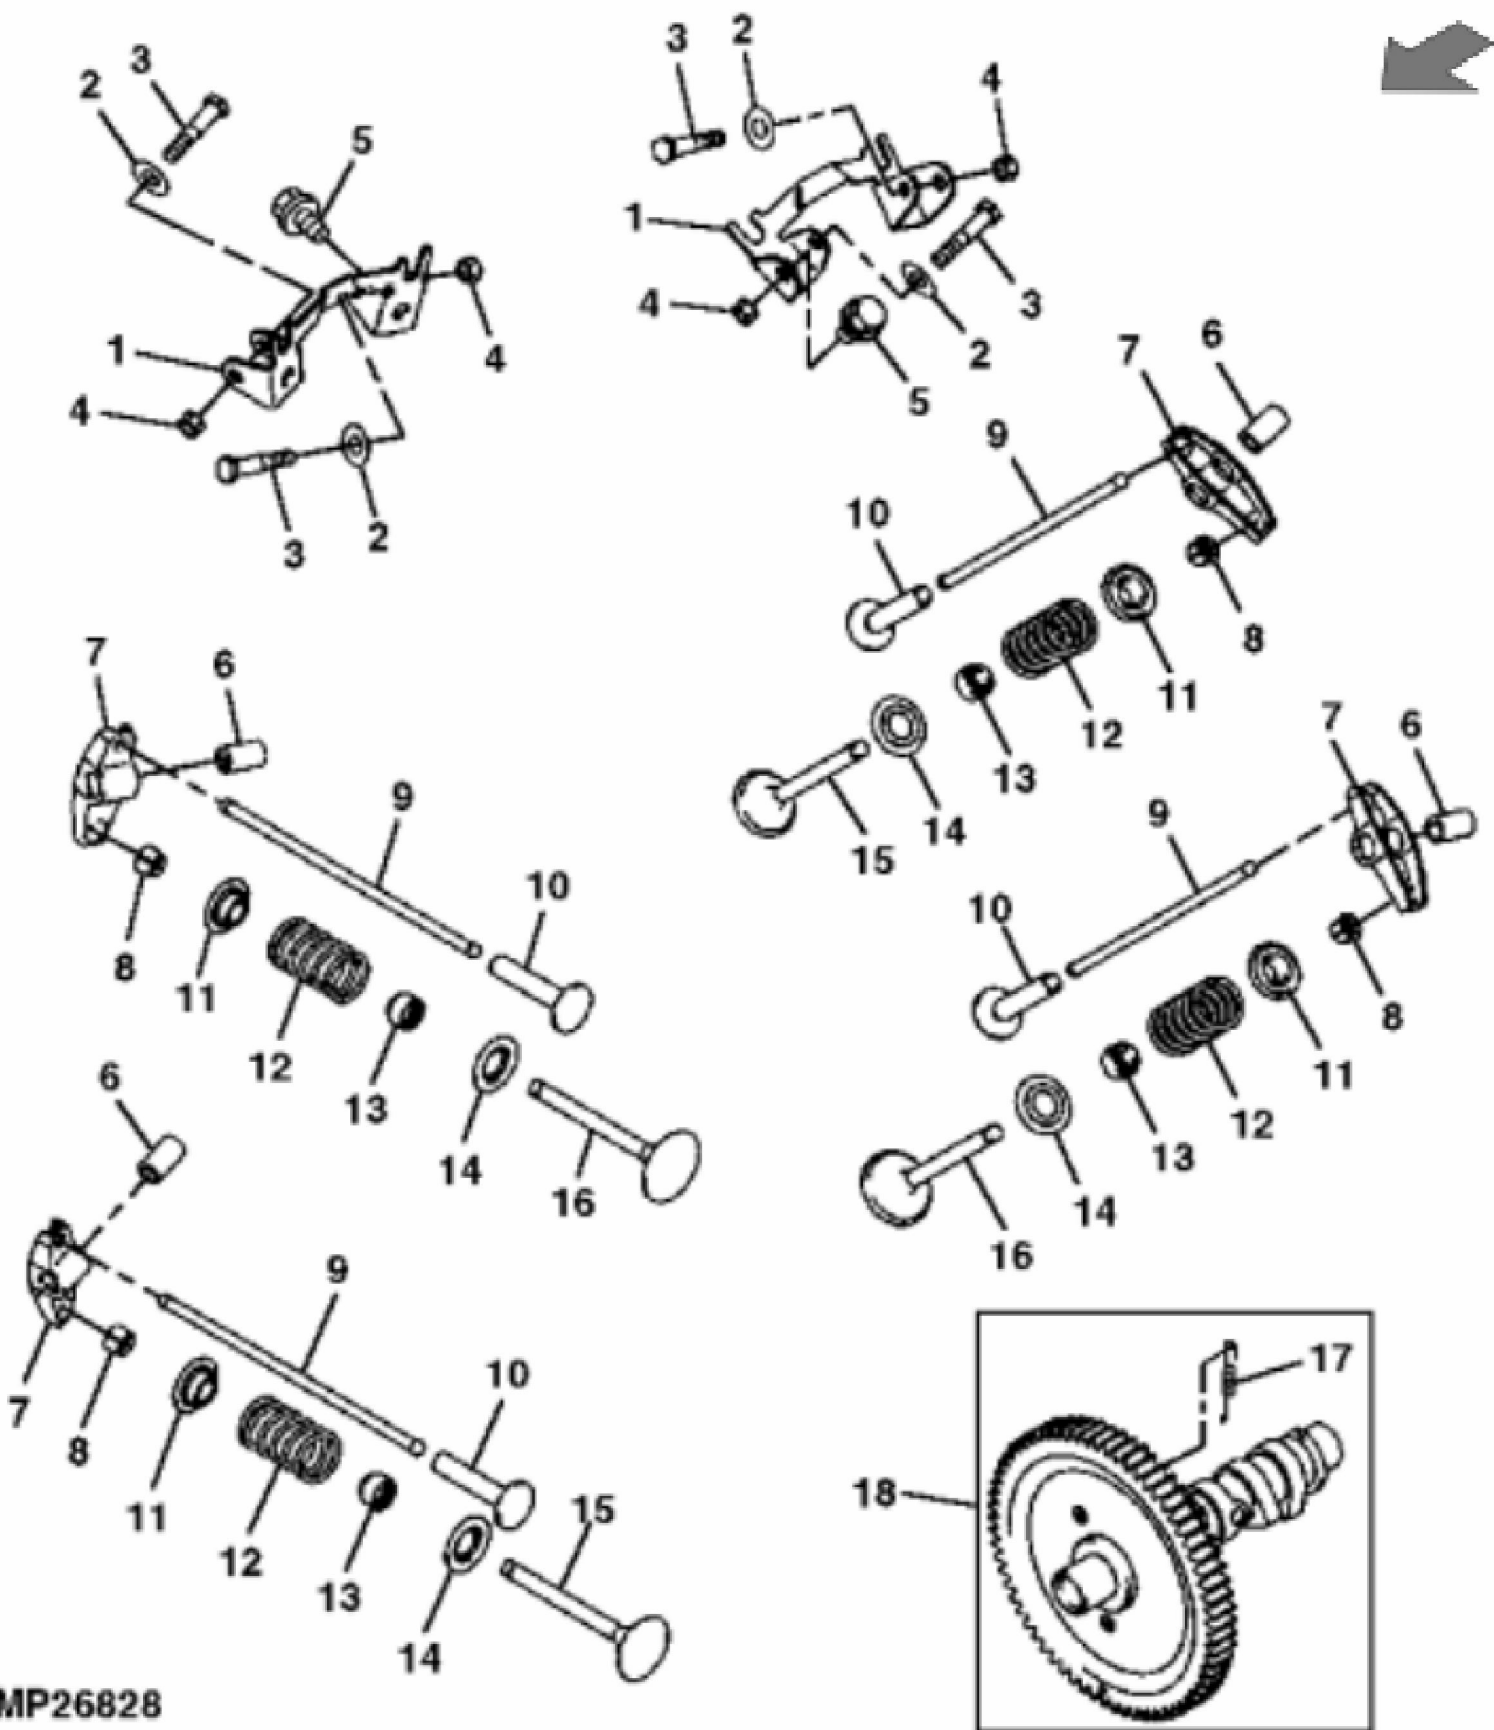

John Deere > Turf And Utility >TRACTOR, LAWN AND GARDEN >X575 - TRACTOR, LAWN AND GARDEN >X575 Lawn and Garden Tractor >20 ENGINE AM129589 >ST602941 - CRANKSHAFT AND PISTON ASSEMBLY

KEY	PART NO.	PART NAME	QTY	REMARKS	
1	AM102610	PISTON RING KIT	2	STD	
1	AM102612	PISTON RING KIT	AR	0.50 MM (.020") OS	
2	M70220	SNAP RING	4		
3	M70219	PISTON PIN	2		
4	M147308	PISTON	2	STD	
4	MIU11013	PISTON	AR	0.50 MM (.020") OS	
5	M147310	BOLT	2		
6	AM132284	CONNECTING ROD	2		
7	M77843	SHAFT KEY	1		
8	M147309	SPUR GEAR	1		
9	MIA10555	CRANKSHAFT	1	(SUB FOR AM132285)	

MP26828

KEY	PART NO.	PART NAME	QTY	REMARKS	
1	M147311	BRACKET	2		
2	M147320	WASHER	4		
3	M147317	BOLT	4		
4	14M7272	NUT	4	M6	
5	M147319	BOLT	4		
6	M147318	BUSHING	4		
7	MIU14434	ROCKER ARM	4	SUB FOR M147314	
8	AM132412	RETAINER	4		
9	M147315	PUSH ROD	4		
10	M70213	TAPPET	4		
11	M72322	RETAINER	4		
12	M70206	SPRING	4		
13	M70034	SEAL	4		
14	M70033	SEAT	4		
15	M147313	EXHAUST VALVE	2		
16	M147312	INTAKE VALVE	2		
17	M147316	SPRING	1		
18	MIA12870	CAMSHAFT	1	SUB FOR AM132286	