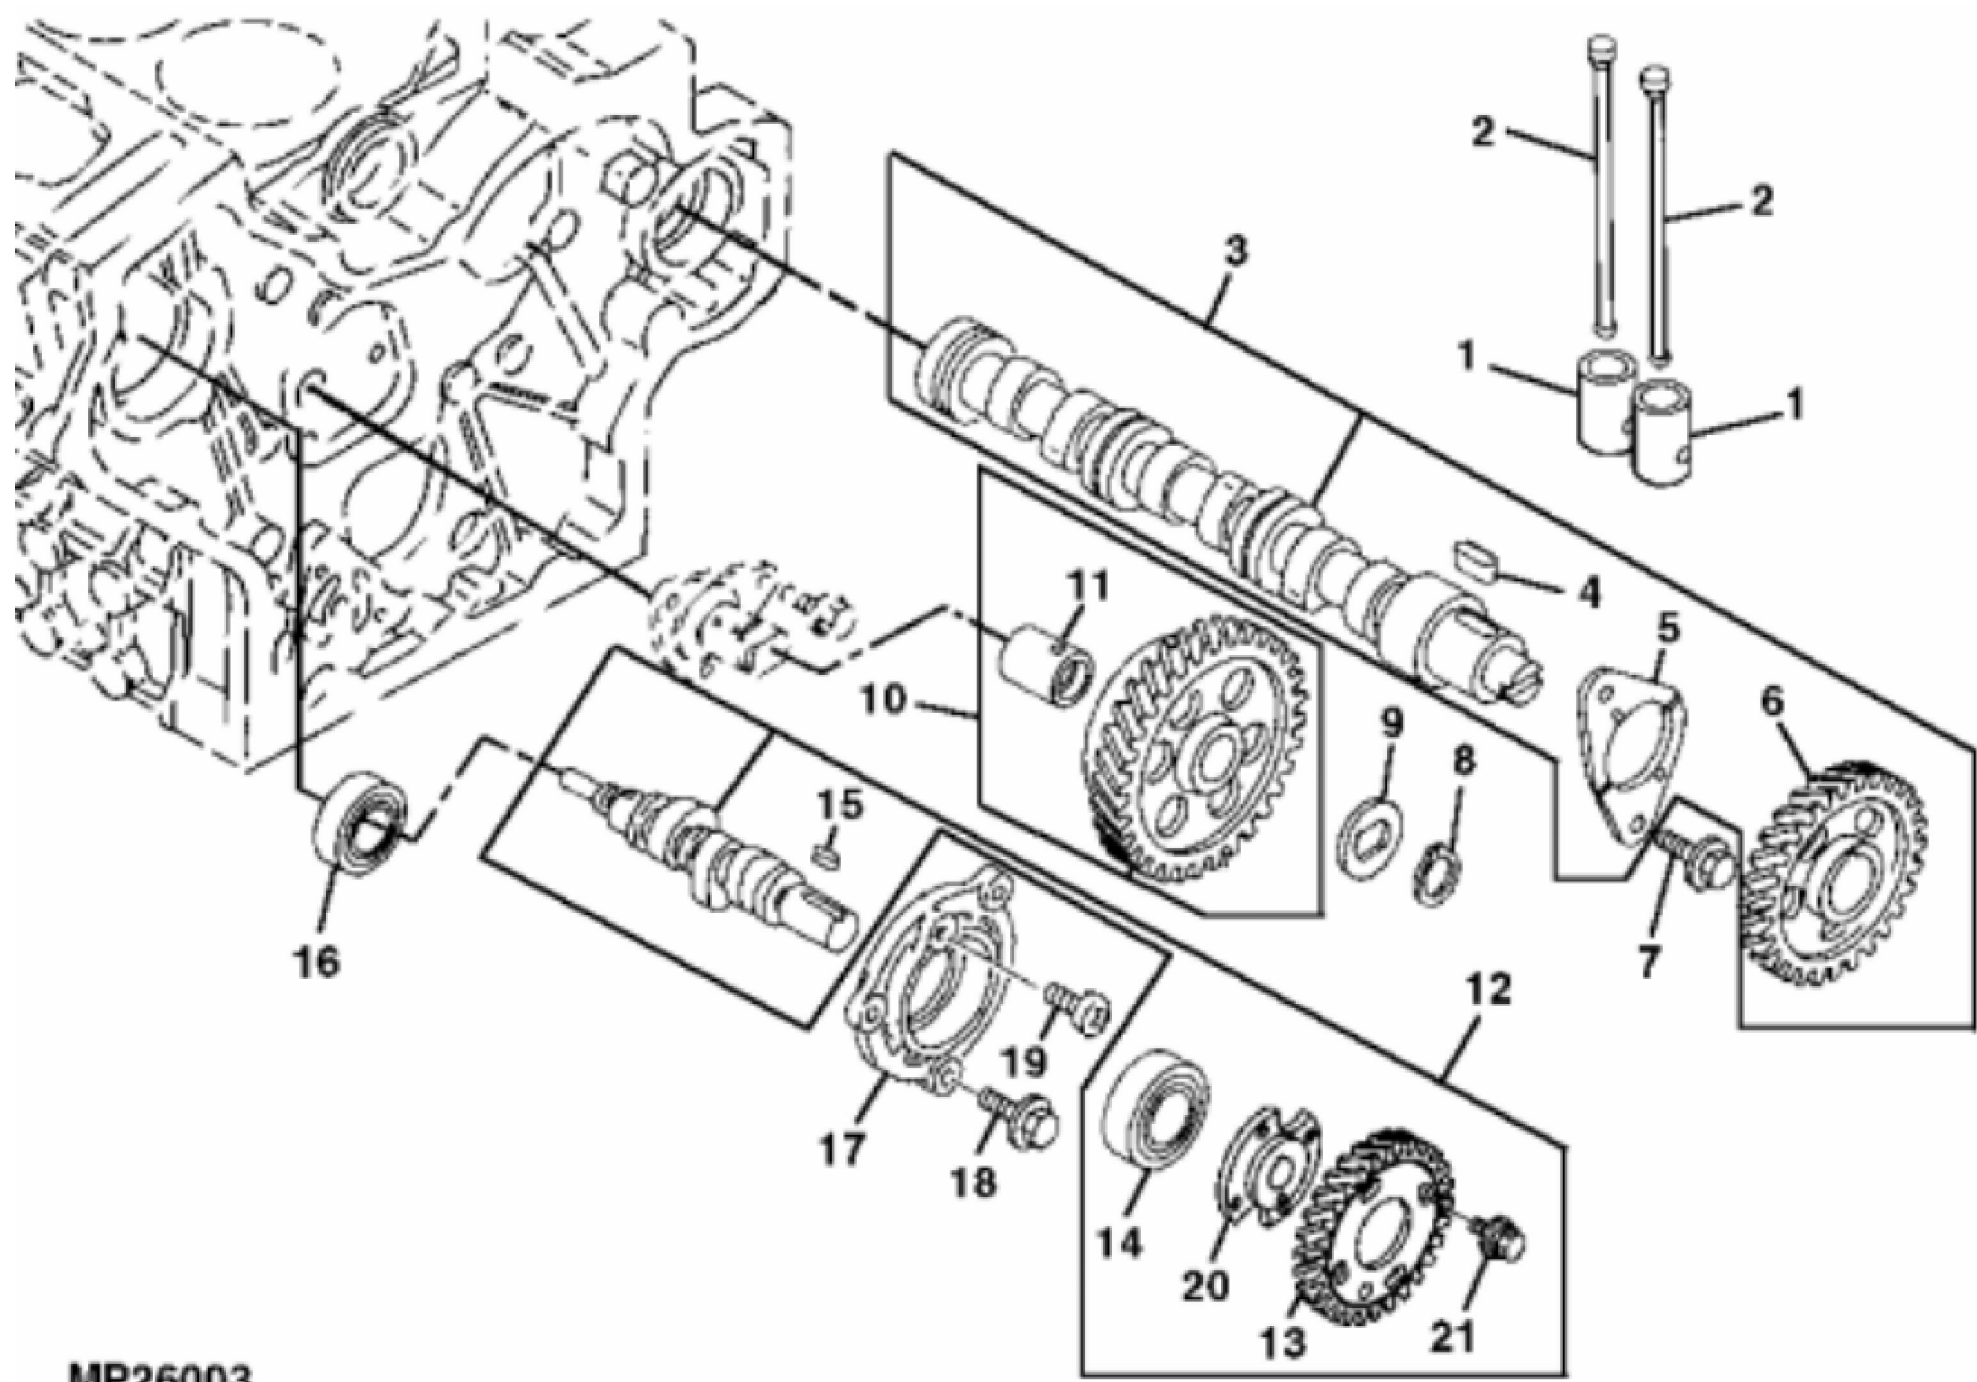

John Deere > Turf And Utility >TRACTOR, LAWN AND GARDEN >X595 - TRACTOR, LAWN AND GARDEN >X595 Lawn and Garden Tractor >20 ENGINE 3TNE74CEJLT, 3TNE74JLTE-AM129745 >ST799054 - CYLINDER BLOCK

KEY	PART NO.	PART NAME	QTY	REMARKS
1	M87866	BOLT	14	
2	M807320	ENGINE CYLINDER HEAD GASKET	1	
3	CH18079	SPRING PIN	2	
4	30M7023	PLUG	4	
5	CYLINDER BLOCK	1	
6	M87862	BUSHING	1	
7	19M7774	SCREW	3	M6 X 12
8	M89140	SHAFT	1	
9	M800006	DOWEL PIN	2	
10	M112792	DRAIN PLUG	1	
11	M802255	PIN	2	7.925 X 18.999 mm (5/16" X 0.748")
12	M802254	PIN	2	5.944 X 13.310 mm (15/64" X 0.524")
13	AM100718	BEARING KIT	4	STD
13	AM100732	BEARING KIT	4	.25 mm
14	AM100719	BEARING KIT	2	
15	AM879213	CYLINDER BLOCK	1	
16	M87801	PLUG	1	
17	M87879	BOLT	8	
18	BEARING CAP	3	
19	BEARING CAP	1	
20	EPC200680	PLUG	1	
21	30M7023	PLUG	2	
22	M802643	PLUG	1	
23	M809593	PLUG	1	
24	AM100800	DRAIN VALVE	1	
..	AM129560	ENGINE	1	MARKED 3TNE74CEJLT; ORDER AM879207
..	AM129745	ENGINE	1	MARKED 3TNE74JLTE; ORDER AM879207; Export
..	MIA882674	SHORT BLOCK ASSEMBLY	1	SUB FOR AM879207

KEY	PART NO.	PART NAME	QTY	REMARKS
1	AM100724	CONNECTING ROD	3	
2	M87817	BOLT	2	
3	AM100725	BEARING KIT	1	STD
3	AM100822	BEARING KIT	1	.25 mm (.010") US
4	M87864	BUSHING	1	
5	AM879196	PISTON REPLACEMENT KIT	3	STD
5	AM879211	PISTON REPLACEMENT KIT	3	.25 mm (.010") OS
6	AM879197	PISTON RING KIT	1	STD
6	AM879214	PISTON RING KIT	1	.25 mm (.010") OS
7	M87816	SNAP RING	6	
8	M807350	PISTON PIN	3	

KEY	PART NO.	PART NAME	QTY	REMARKS
1	M87887	BOLT	5	
2	AM875090	FLYWHEEL	1	
3	M88025	RING GEAR	1	
4	AM879193	CRANKSHAFT	1	
5	M802255	PIN	1	
6	400R	BALL	1	
7	M87812	SHAFT KEY	1	
8	M807340	GEAR	1	
9	M802548	PULLEY	1	
10	M800308	WASHER	1	
11	M800075	BOLT	1	
12	CH15585	NUT	2	
13	M88664	BOLT	3	
14	M64850	SEALANT	1	2.8 OZ Tube
15	M802325	COVER	1	
16	M87982	STUD	2	
17	19M7938	CAP SCREW	8	M10 X 20
18	M802564	PLATE	1	
19	M802255	PIN	2	
20	CH15585	NUT	1	
21	AM882411	CASE	1	
22	M87826	BOLT	6	