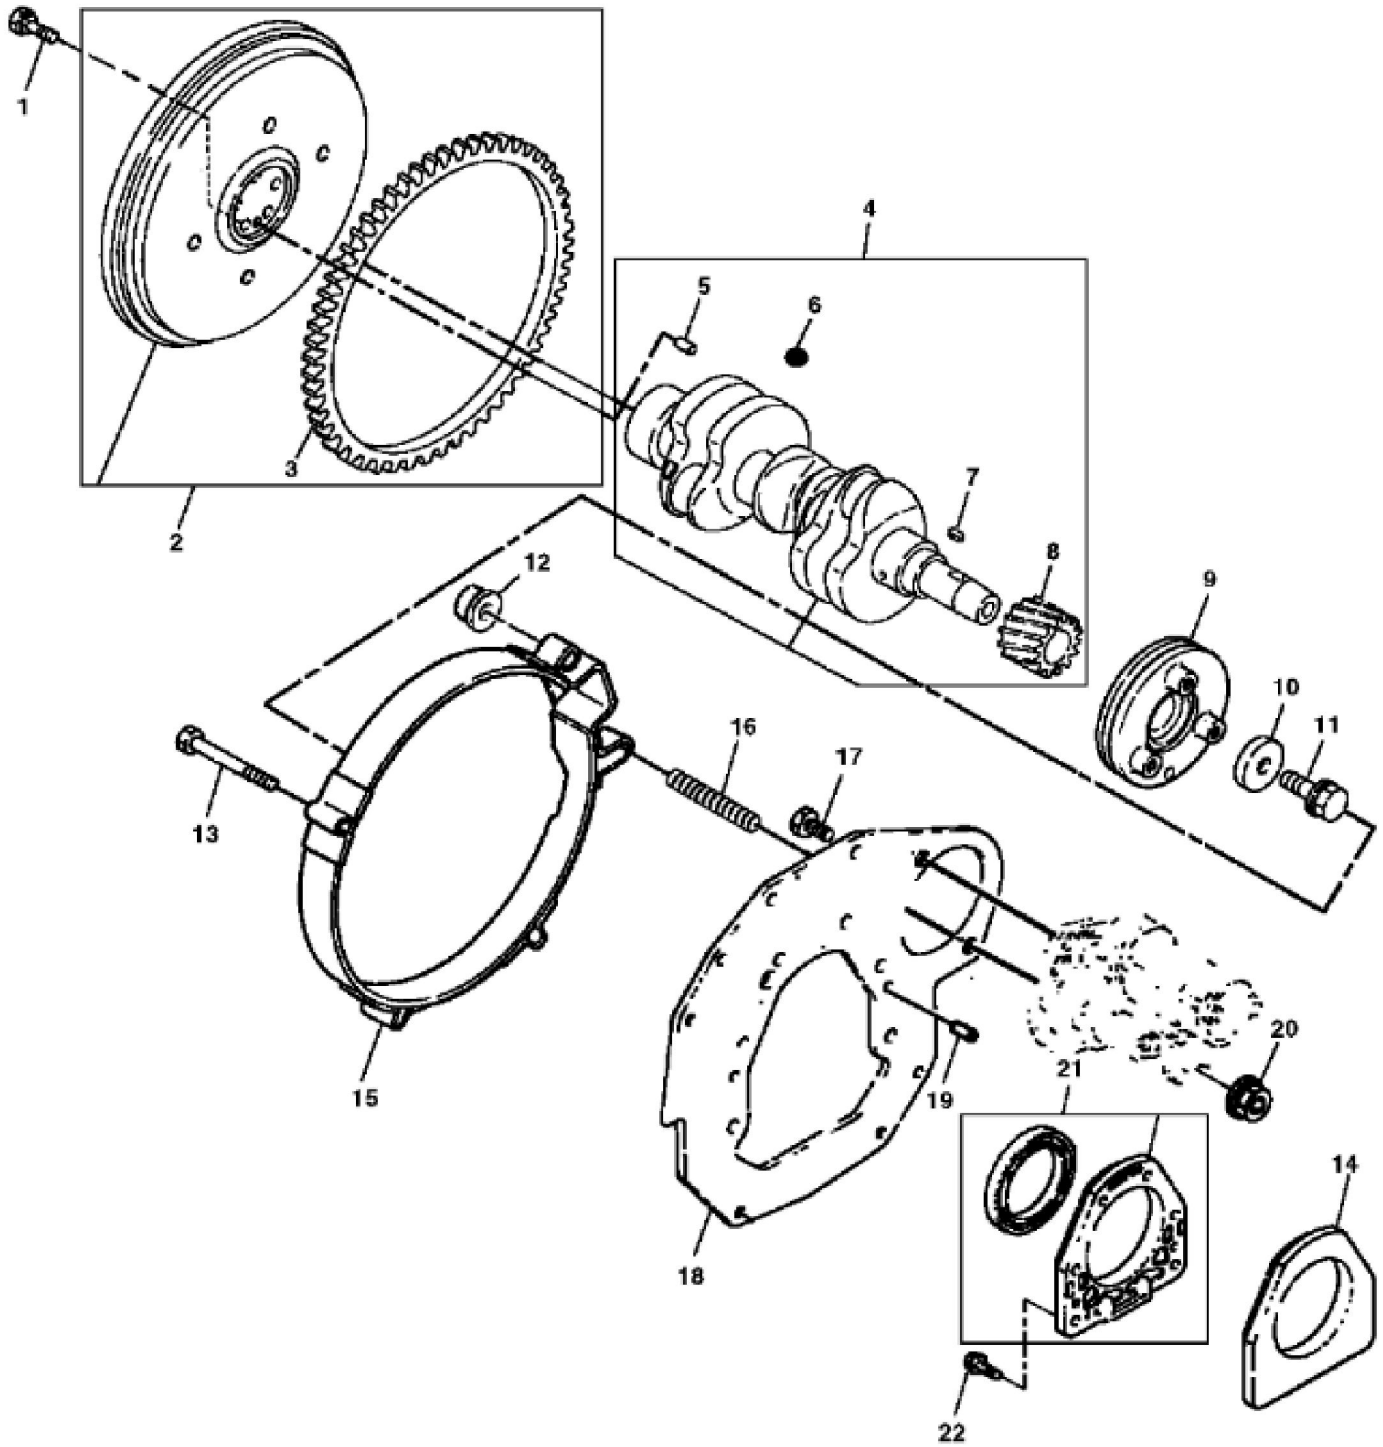

John Deere > Turf And Utility >TRACTOR, LAWN AND GARDEN >X595 - TRACTOR, LAWN AND GARDEN >X595 Lawn and Garden Tractor >20 ENGINE 3TNE74CEJLT, 3TNE74JLTE-AM129745 >ST799054 - CYLINDER BLOCK

KEY	PART NO.	PART NAME	QTY	REMARKS
1	M87866	BOLT	14	
2	M807320	ENGINE CYLINDER HEAD GASKET	1	
3	CH18079	SPRING PIN	2	
4	30M7023	PLUG	4	
5	CYLINDER BLOCK	1	
6	M87862	BUSHING	1	
7	19M7774	SCREW	3	M6 X 12
8	M89140	SHAFT	1	
9	M800006	DOWEL PIN	2	
10	M112792	DRAIN PLUG	1	
11	M802255	PIN	2	7.925 X 18.999 mm (5/16" X 0.748")
12	M802254	PIN	2	5.944 X 13.310 mm (15/64" X 0.524")
13	AM100718	BEARING KIT	4	STD
13	AM100732	BEARING KIT	4	.25 mm
14	AM100719	BEARING KIT	2	
15	AM879213	CYLINDER BLOCK	1	
16	M87801	PLUG	1	
17	M87879	BOLT	8	
18	BEARING CAP	3	
19	BEARING CAP	1	
20	EPC200680	PLUG	1	
21	30M7023	PLUG	2	
22	M802643	PLUG	1	
23	M809593	PLUG	1	
24	AM100800	DRAIN VALVE	1	
..	AM129560	ENGINE	1	MARKED 3TNE74CEJLT; ORDER AM879207
..	AM129745	ENGINE	1	MARKED 3TNE74JLTE; ORDER AM879207; Export
..	MIA882674	SHORT BLOCK ASSEMBLY	1	SUB FOR AM879207

KEY	PART NO.	PART NAME	QTY	REMARKS
1	AM100724	CONNECTING ROD	3	
2	M87817	BOLT	2	
3	AM100725	BEARING KIT	1	STD
3	AM100822	BEARING KIT	1	.25 mm (.010") US
4	M87864	BUSHING	1	
5	AM879196	PISTON REPLACEMENT KIT	3	STD
5	AM879211	PISTON REPLACEMENT KIT	3	.25 mm (.010") OS
6	AM879197	PISTON RING KIT	1	STD
6	AM879214	PISTON RING KIT	1	.25 mm (.010") OS
7	M87816	SNAP RING	6	
8	M807350	PISTON PIN	3	

KEY	PART NO.	PART NAME	QTY	REMARKS
1	M87887	BOLT	5	
2	AM875090	FLYWHEEL	1	
3	M88025	RING GEAR	1	
4	AM879193	CRANKSHAFT	1	
5	M802255	PIN	1	
6	400R	BALL	1	
7	M87812	SHAFT KEY	1	
8	M807340	GEAR	1	
9	M802548	PULLEY	1	
10	M800308	WASHER	1	
11	M800075	BOLT	1	
12	CH15585	NUT	2	
13	M88664	BOLT	3	
14	M64850	SEALANT	1	2.8 OZ Tube
15	M802325	COVER	1	
16	M87982	STUD	2	
17	19M7938	CAP SCREW	8	M10 X 20
18	M802564	PLATE	1	
19	M802255	PIN	2	
20	CH15585	NUT	1	
21	AM882411	CASE	1	
22	M87826	BOLT	6	