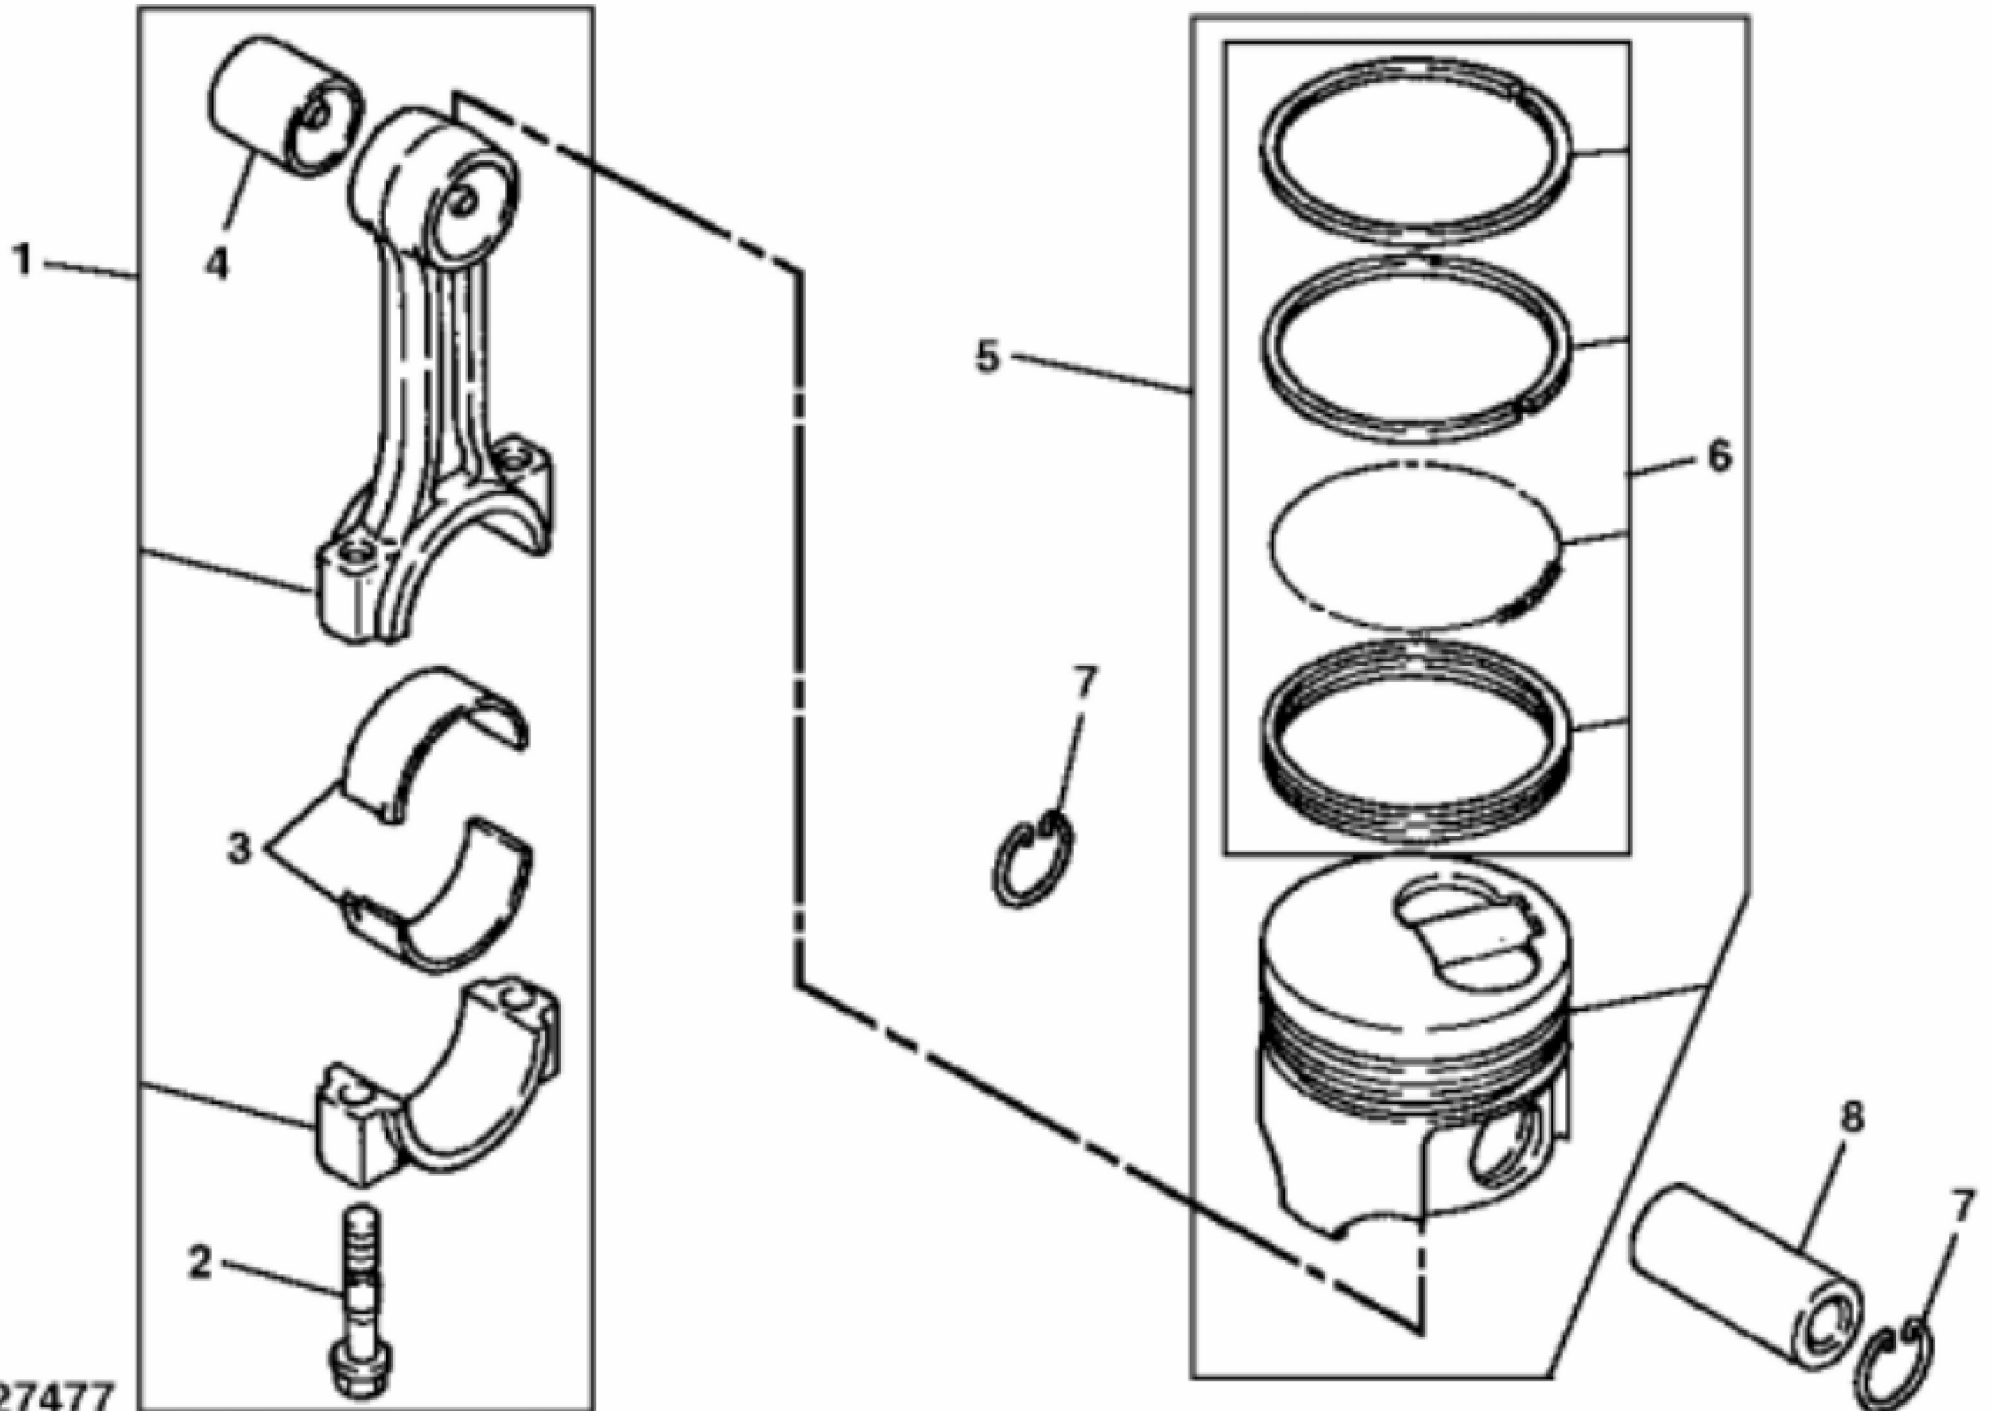

John Deere > Turf And Utility >TRACTOR, LAWN AND GARDEN >X595 - TRACTOR, LAWN AND GARDEN >X595 Lawn and Garden Tractor >20 ENGINE 3TNE74CEJLT, 3TNE74JLTE-AM129745 >ST799054 - CYLINDER BLOCK

KEY	PART NO.	PART NAME	QTY	REMARKS
1	M87866	BOLT	14	
2	M807320	ENGINE CYLINDER HEAD GASKET	1	
3	CH18079	SPRING PIN	2	
4	30M7023	PLUG	4	
5	CYLINDER BLOCK	1	
6	M87862	BUSHING	1	
7	19M7774	SCREW	3	M6 X 12
8	M89140	SHAFT	1	
9	M800006	DOWEL PIN	2	
10	M112792	DRAIN PLUG	1	
11	M802255	PIN	2	7.925 X 18.999 mm (5/16" X 0.748")
12	M802254	PIN	2	5.944 X 13.310 mm (15/64" X 0.524")
13	AM100718	BEARING KIT	4	STD
13	AM100732	BEARING KIT	4	.25 mm
14	AM100719	BEARING KIT	2	
15	AM879213	CYLINDER BLOCK	1	
16	M87801	PLUG	1	
17	M87879	BOLT	8	
18	BEARING CAP	3	
19	BEARING CAP	1	
20	EPC200680	PLUG	1	
21	30M7023	PLUG	2	
22	M802643	PLUG	1	
23	M809593	PLUG	1	
24	AM100800	DRAIN VALVE	1	
..	AM129560	ENGINE	1	MARKED 3TNE74CEJLT; ORDER AM879207
..	AM129745	ENGINE	1	MARKED 3TNE74JLTE; ORDER AM879207; Export
..	MIA882674	SHORT BLOCK ASSEMBLY	1	SUB FOR AM879207

KEY	PART NO.	PART NAME	QTY	REMARKS
1	AM100724	CONNECTING ROD	3	
2	M87817	BOLT	2	
3	AM100725	BEARING KIT	1	STD
3	AM100822	BEARING KIT	1	.25 mm (.010") US
4	M87864	BUSHING	1	
5	AM879196	PISTON REPLACEMENT KIT	3	STD
5	AM879211	PISTON REPLACEMENT KIT	3	.25 mm (.010") OS
6	AM879197	PISTON RING KIT	1	STD
6	AM879214	PISTON RING KIT	1	.25 mm (.010") OS
7	M87816	SNAP RING	6	
8	M807350	PISTON PIN	3	

KEY	PART NO.	PART NAME	QTY	REMARKS
1	M87887	BOLT	5	
2	AM875090	FLYWHEEL	1	
3	M88025	RING GEAR	1	
4	AM879193	CRANKSHAFT	1	
5	M802255	PIN	1	
6	400R	BALL	1	
7	M87812	SHAFT KEY	1	
8	M807340	GEAR	1	
9	M802548	PULLEY	1	
10	M800308	WASHER	1	
11	M800075	BOLT	1	
12	CH15585	NUT	2	
13	M88664	BOLT	3	
14	M64850	SEALANT	1	2.8 OZ Tube
15	M802325	COVER	1	
16	M87982	STUD	2	
17	19M7938	CAP SCREW	8	M10 X 20
18	M802564	PLATE	1	
19	M802255	PIN	2	
20	CH15585	NUT	1	
21	AM882411	CASE	1	
22	M87826	BOLT	6	