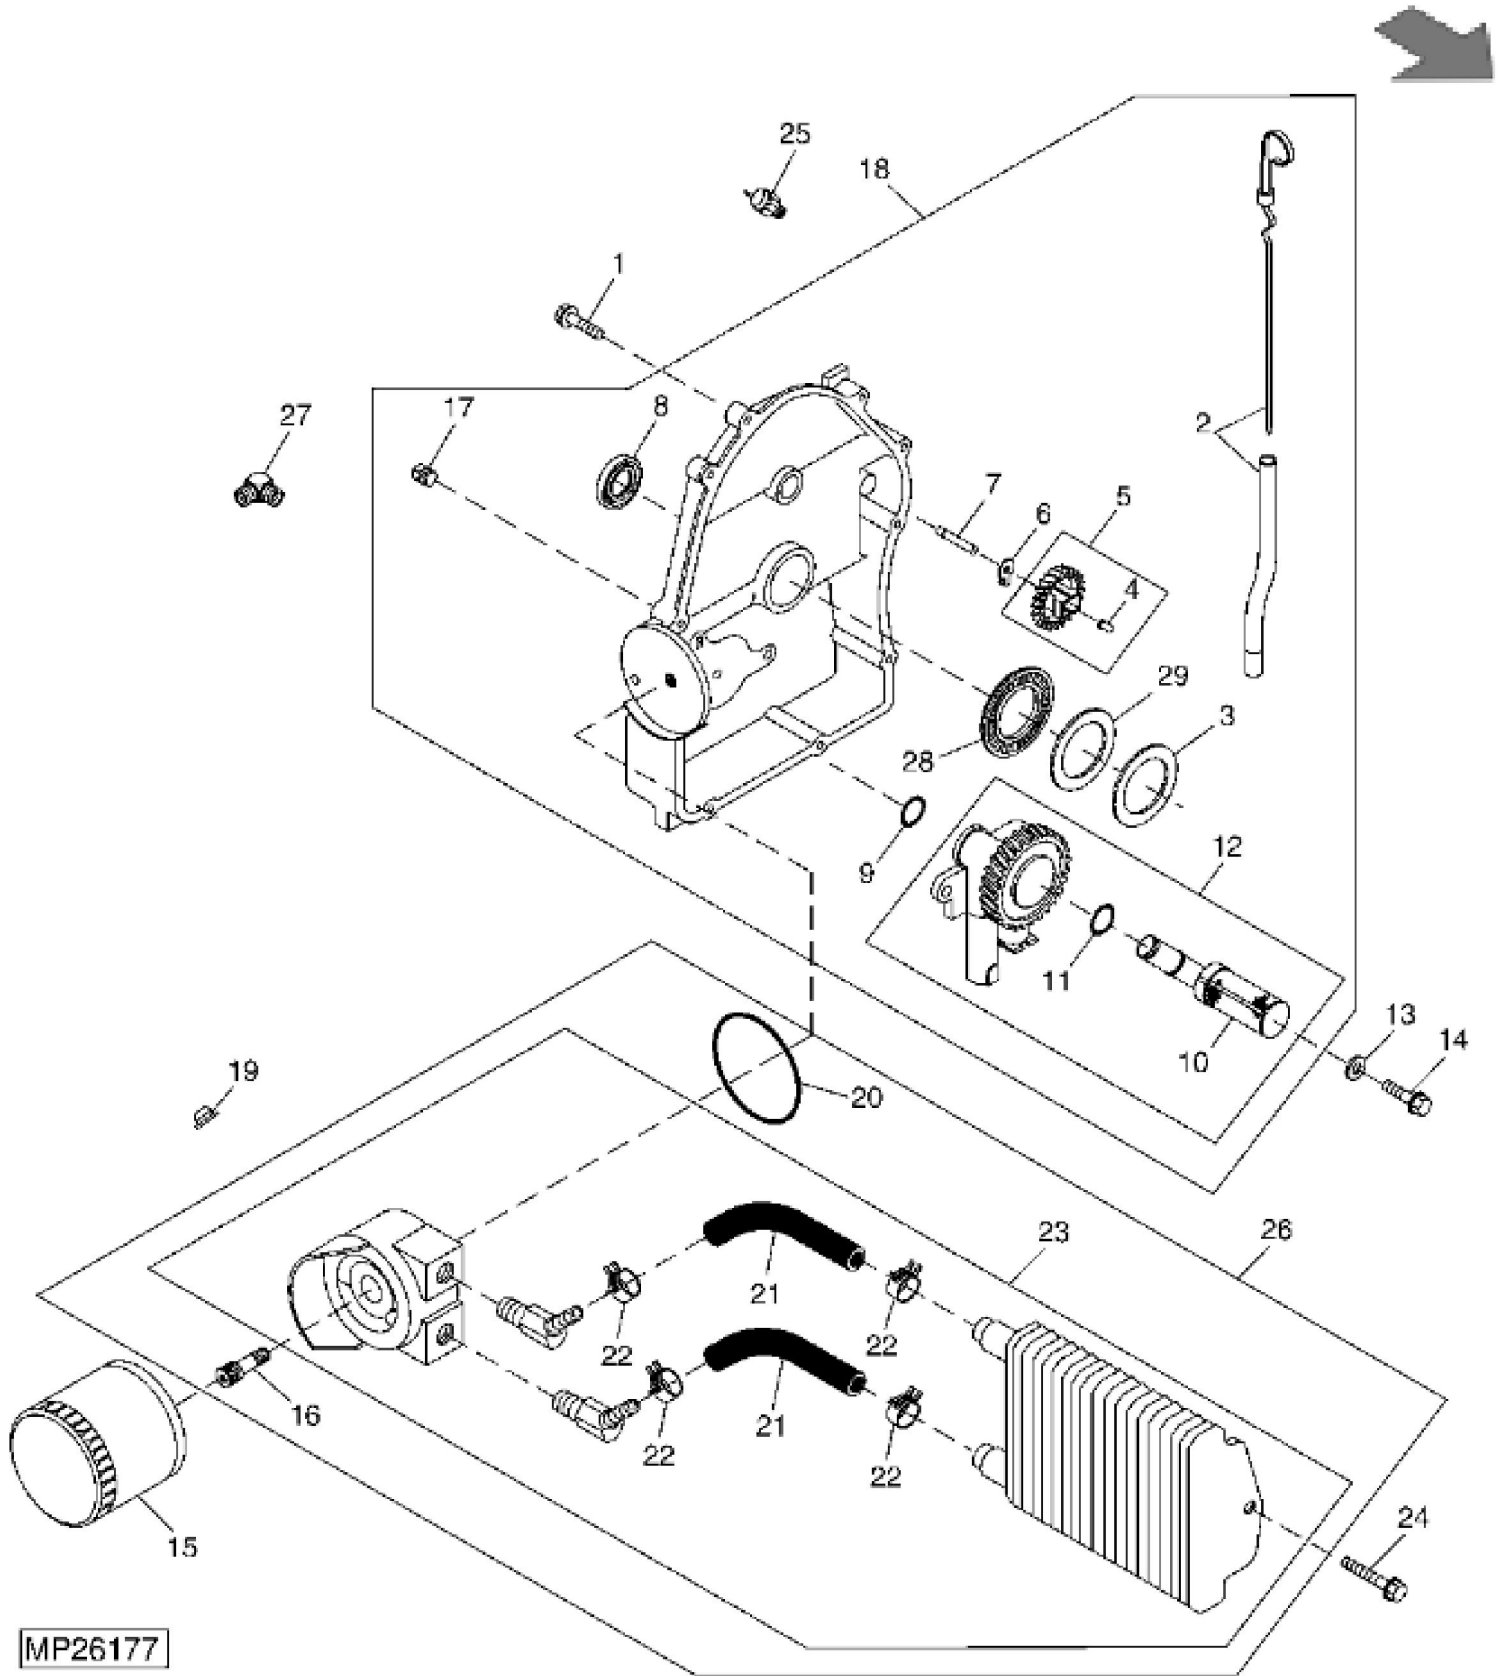

MP26176

KEY	PART NO.	PART NAME	QTY	REMARKS
1	M76215	PLUG	1	(ORDER AM131907)
2	R30298	PIPE PLUG	2	
3	MIU11539	SEAL	1	(SUB FOR M132338) (USE WITH MIA11092)
4	MIU11251	DOWEL PIN	6	(SUB FOR M144516)
5	MIU12971	CONNECTING ROD	2	ORDER MIU13923; SUB FOR M134452 OR MIU11256, STD
5	MIU13923	CONNECTING ROD	2	ORDER MIA12812
5	MIA12812	CONNECTING ROD	1	
5	MIA11130	CONNECTING ROD	2	.25 MM (.010") US, SUB FOR M134453 OR MIA10907
6	MIA11220	RING	2	STD, (SUB FOR AM129627)
6	AM129628	RING KIT	2	0.50 MM OS
7	M132341	RETAINER	4	
8	MIA11859	PISTON KIT	2	STD, (SUB FOR AM129625 OR MIA10998)
8	AM129626	PISTON RING KIT	2	0.50 MM OS
9	M118585	SHIM	AR	(RED)
9	M118584	SHIM	AR	(BLACK)
9	M93955	SOLID SHIM	AR	(WHITE)
9	M97015	SOLID SHIM	AR	(BLUE)
9	M96817	SOLID SHIM	AR	(YELLOW)
9	M96818	SOLID SHIM	AR	(GREEN)
9	M96819	SOLID SHIM	AR	(GRAY)
10	M137492	CAMSHAFT	1	
10	MIU11545	LUBRICANT	1	
11	M48867	PIPE PLUG	1	
12	M143936	WASHER	1	
13	M143970	SEAL	1	
14	M143939	WASHER	1	
15	M148328	SHAFT	1	(SUB FOR M143940)
16	M143941	SNAP RING	1	
17	MIA11999	CRANKSHAFT	1	(SUB FOR AM131907)
18	19M7805	SCREW	4	M10 X 45
19	AM125712	BRACKET	2	ENGINE MOUNT
20	M133907	EXTENSION	1	
..	AM131919	GASOLINE ENGINE	1	(SUB MIA11092) (COMPLETE)
..	MIA11092	SHORT BLOCK ASSEMBLY	1	