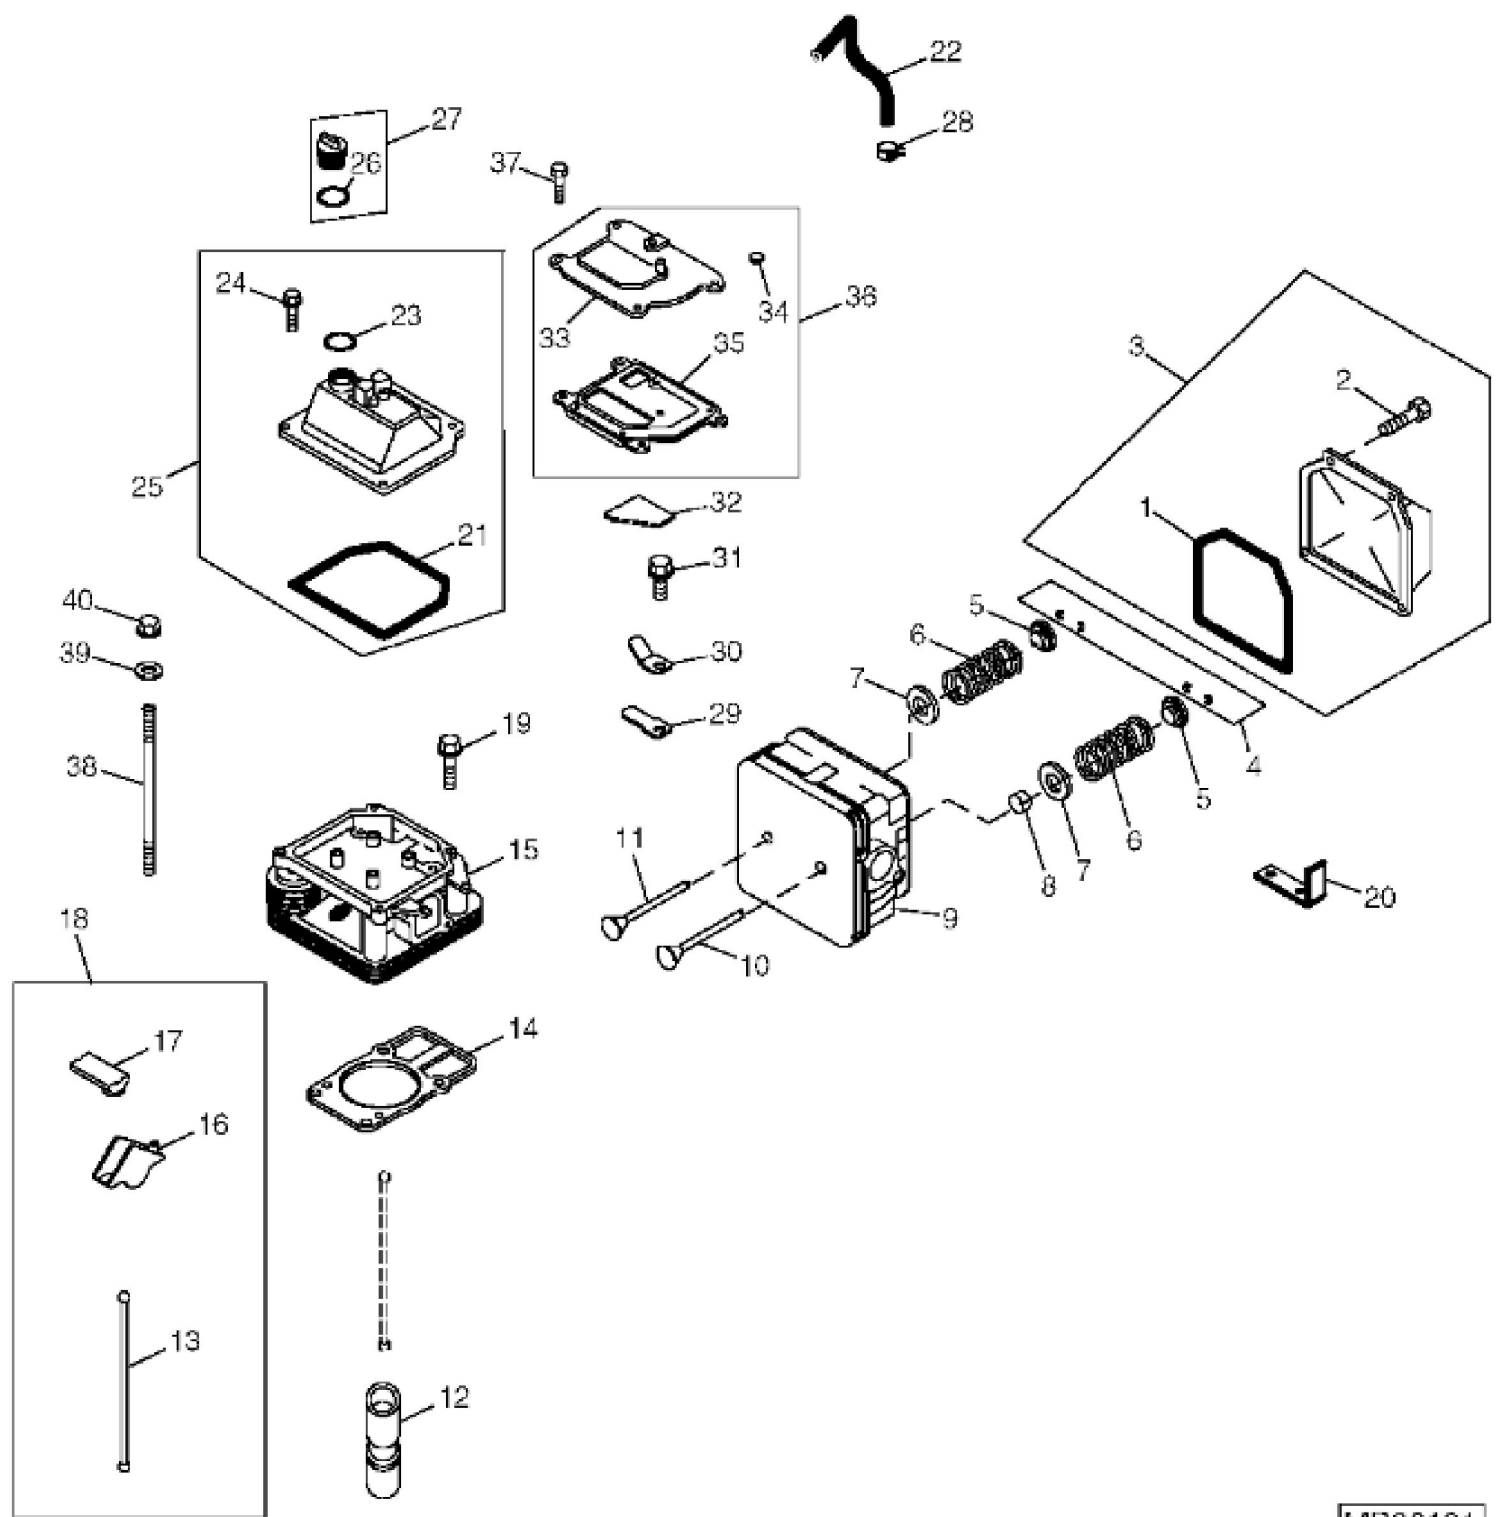

MP26176

KEY	PART NO.	PART NAME	QTY	REMARKS
1	M76215	PLUG	1	(ORDER AM131907)
2	R30298	PIPE PLUG	2	
3	MIU11539	SEAL	1	(SUB FOR M132338) (USE WITH MIA11092)
4	MIU11251	DOWEL PIN	6	(SUB FOR M144516)
5	MIU12971	CONNECTING ROD	2	ORDER MIU13923; SUB FOR M134452 OR MIU11256, STD
5	MIU13923	CONNECTING ROD	2	ORDER MIA12812
5	MIA12812	CONNECTING ROD	1	
5	MIA11130	CONNECTING ROD	2	.25 MM (.010") US, SUB FOR M134453 OR MIA10907
6	MIA11220	RING	2	STD, (SUB FOR AM129627)
6	AM129628	RING KIT	2	0.50 MM OS
7	M132341	RETAINER	4	
8	MIA11859	PISTON KIT	2	STD, (SUB FOR AM129625 OR MIA10998)
8	AM129626	PISTON RING KIT	2	0.50 MM OS
9	M118585	SHIM	AR	(RED)
9	M118584	SHIM	AR	(BLACK)
9	M93955	SOLID SHIM	AR	(WHITE)
9	M97015	SOLID SHIM	AR	(BLUE)
9	M96817	SOLID SHIM	AR	(YELLOW)
9	M96818	SOLID SHIM	AR	(GREEN)
9	M96819	SOLID SHIM	AR	(GRAY)
10	M137492	CAMSHAFT	1	
10	MIU11545	LUBRICANT	1	
11	M48867	PIPE PLUG	1	
12	M143936	WASHER	1	
13	M143970	SEAL	1	
14	M143939	WASHER	1	
15	M148328	SHAFT	1	(SUB FOR M143940)
16	M143941	SNAP RING	1	
17	MIA11999	CRANKSHAFT	1	(SUB FOR AM131907)
18	19M7805	SCREW	4	M10 X 45
19	AM125712	BRACKET	2	ENGINE MOUNT
20	M133907	EXTENSION	1	
..	AM131919	GASOLINE ENGINE	1	(SUB MIA11092) (COMPLETE)
..	MIA11092	SHORT BLOCK ASSEMBLY	1	

KEY	PART NO.	PART NAME	QTY	REMARKS	
29	M146555	THRUST WASHER	1		
..	M134909	LABEL	1	OIL SENTRY	
..	M133065	LABEL	1	OIL COOLER	

MP26191

Thank you so much for reading.
Please click the “Buy Now!”
button below to download the
complete manual.