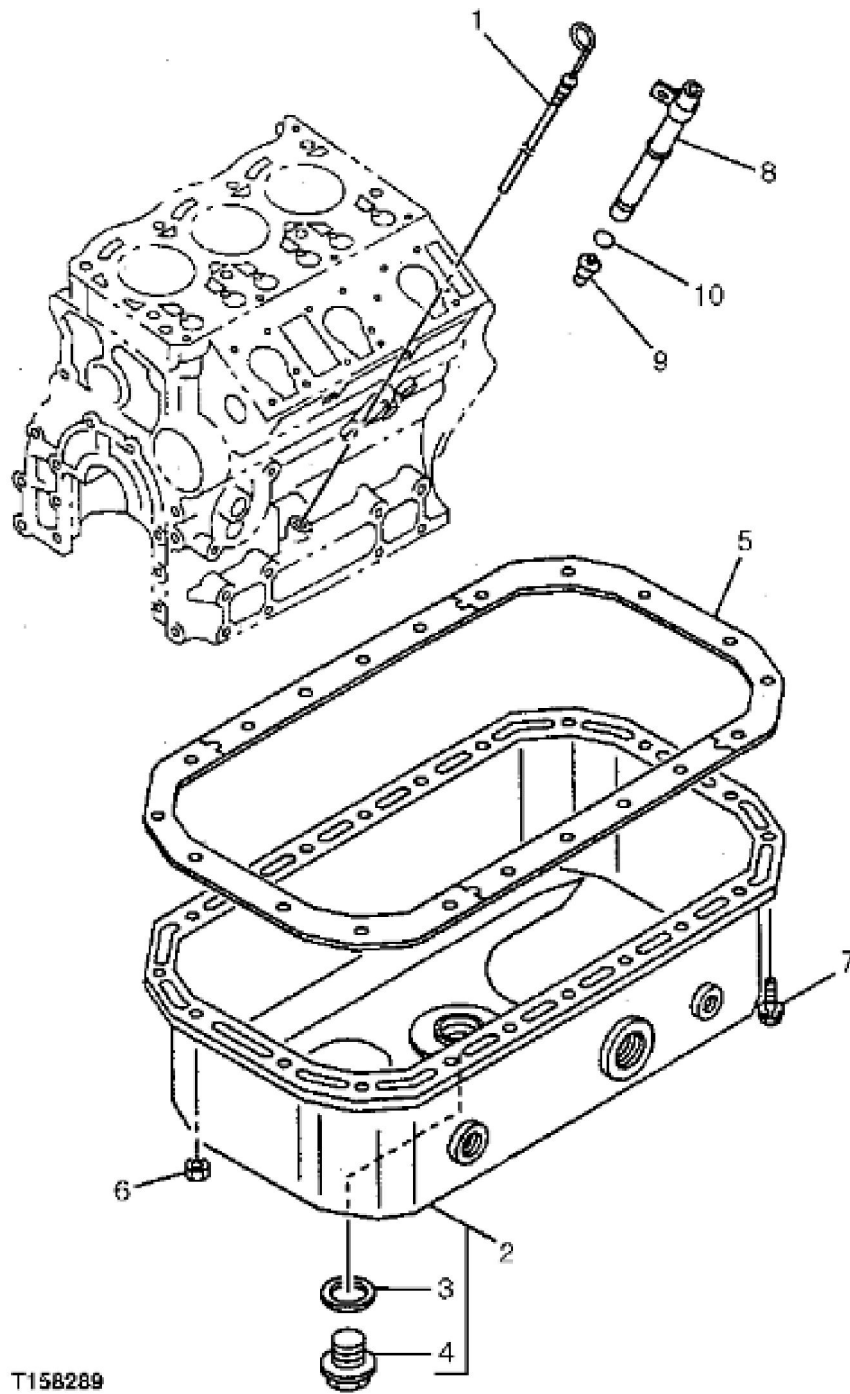

TP50250

KEY	PART NO.	PART NAME	QTY	REMARKS	
1	8972322866	CYLINDER BLOCK	1	(ADDITIONAL COMPONENTS SHOWN ON FOLLOWING PAGE), (SUB FOR 8972322864, 8972322865)	
2	8942298530	PLUG	2	(SUB FOR AT254851)	
3	8941674701	BOLT	8	(SUB FOR AT259967)	
4	5096000130	SEAL	2		
5	8972096090	SEAL	1	(SUB FOR AT256018)	
6	1096050190	PIPE PLUG	1	(SUB FOR AT254811)	
7	AT261308	FITTING PLUG	1		
8	9096640010	FITTING PLUG	1	WATER DRAIN, (SUB FOR AT255028)	
8	8943424140	HAND OPERATED VALVE	1		
9	5096050192	PIPE PLUG	1		
10	0410106160	STUD	2	(SUB FOR 8972621471)	
11	9112290581	DOWEL PIN	3	(SUB FOR AT255033)	
12	5096000130	SEAL	1		
13	8970470560	NEEDLE BEARING	1	(SUB FOR AT254902)	
14	8972621451	STUD	1		

T158289

KEY	PART NO.	PART NAME	QTY	REMARKS	
1	8973203630	DIPSTICK	1		
2	8972872720	OIL PAN	1		
3	8943993980	GASKET	1	(SUB FOR AT254814 OR 1096231830)	
4	9096620120	PIPE PLUG	1	(SUB FOR AT255027)	
5	8973149130	GASKET	1		
6	8971378360	NUT	2	(SUB FOR AT260063)	
7	8971351410	BOLT	18	(SUB FOR AT260061)	
8	8973201070	DIPSTICK TUBE	1		
9	8973632530	THREADED NIPPLE	1	(SUB FOR 8973632530)	
10	5096230023	GASKET	1	(SUB FOR 5096230020)	