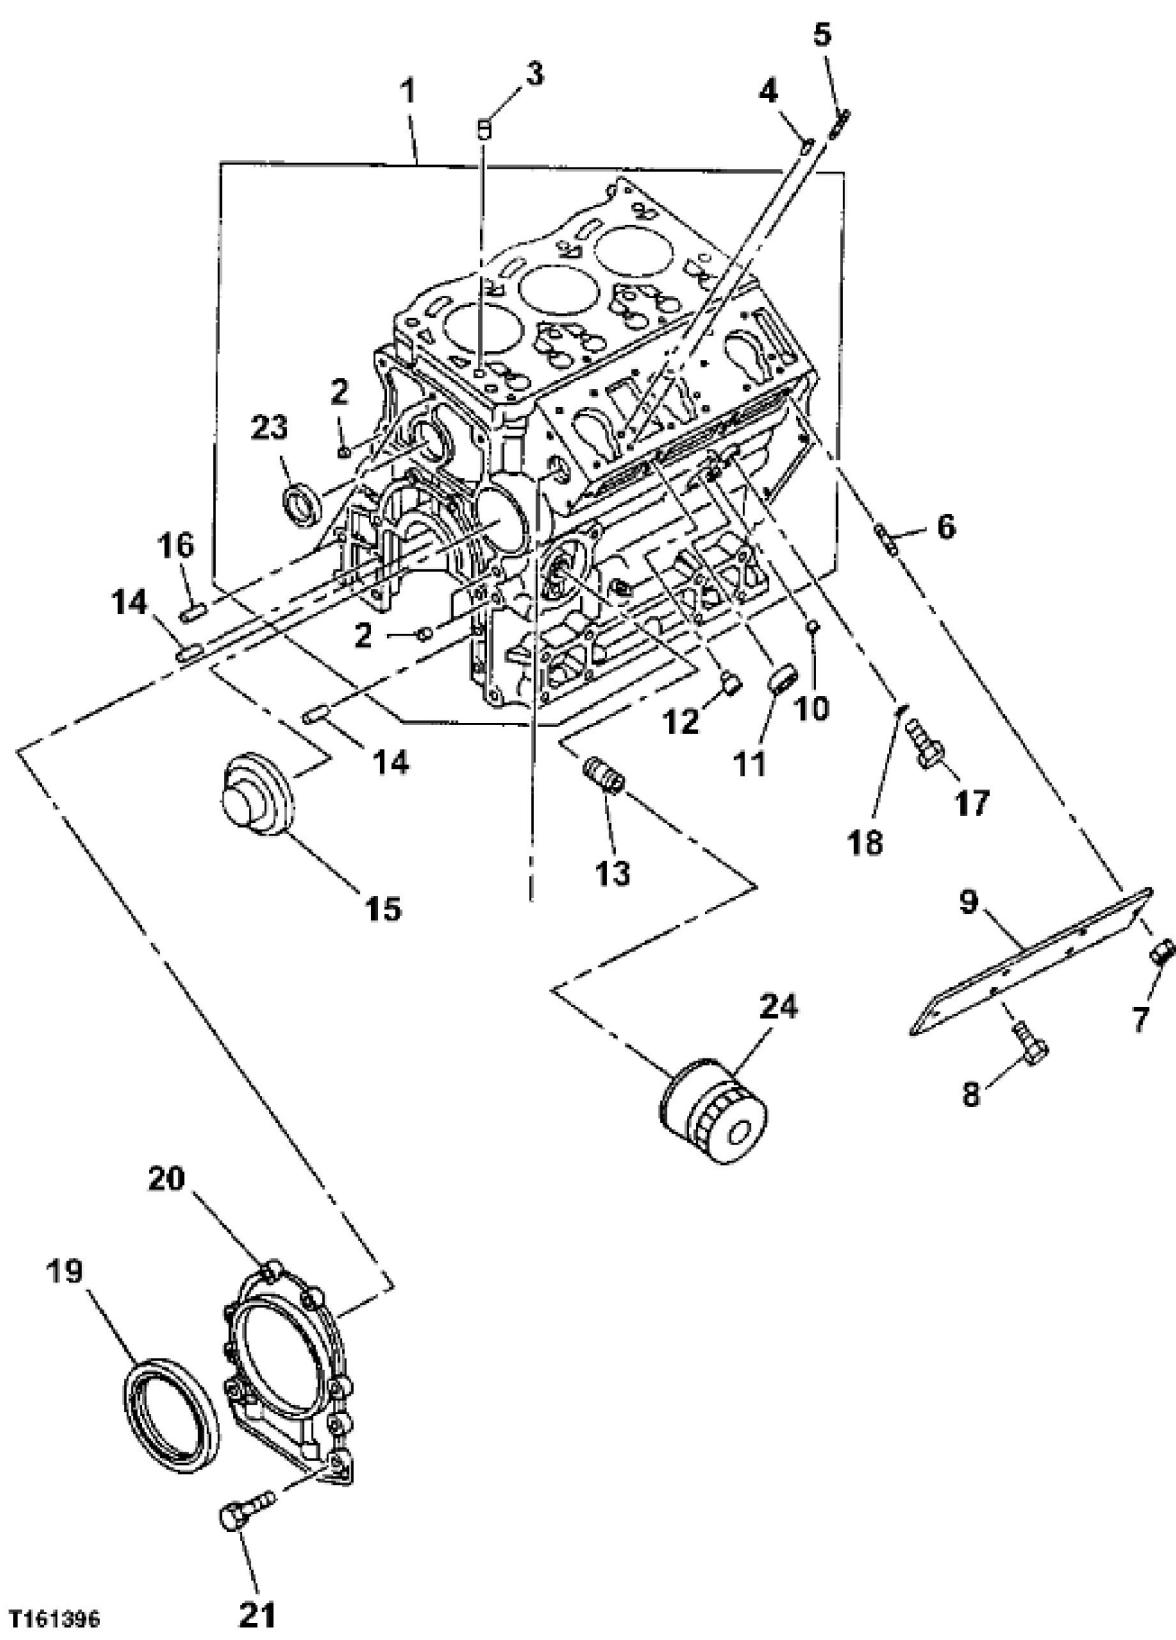

TP50250

KEY	PART NO.	PART NAME	QTY	REMARKS	
1	8972322866	CYLINDER BLOCK	1	(ADDITIONAL COMPONENTS SHOWN ON FOLLOWING PAGE), (SUB FOR 8972322864, 8972322865)	
2	8942298530	PLUG	2	(SUB FOR AT254851)	
3	8941674701	BOLT	8	(SUB FOR AT259967)	
4	5096000130	SEAL	2		
5	8972096090	SEAL	1	(SUB FOR AT256018)	
6	1096050190	PIPE PLUG	1	(SUB FOR AT254811)	
7	AT261308	FITTING PLUG	1		
8	9096640010	FITTING PLUG	1	WATER DRAIN, (SUB FOR AT255028)	
8	8943424140	HAND OPERATED VALVE	1		
9	5096050192	PIPE PLUG	1		
10	0410106160	STUD	2	(SUB FOR 8972621471)	
11	9112290581	DOWEL PIN	3	(SUB FOR AT255033)	
12	5096000130	SEAL	1		
13	8970470560	NEEDLE BEARING	1	(SUB FOR AT254902)	
14	8972621451	STUD	1		

T158289

KEY	PART NO.	PART NAME	QTY	REMARKS	
1	8973203630	DIPSTICK	1		
2	8972872720	OIL PAN	1		
3	8943993980	GASKET	1	(SUB FOR AT254814 OR 1096231830)	
4	9096620120	PIPE PLUG	1	(SUB FOR AT255027)	
5	8973149130	GASKET	1		
6	8971378360	NUT	2	(SUB FOR AT260063)	
7	8971351410	BOLT	18	(SUB FOR AT260061)	
8	8973201070	DIPSTICK TUBE	1		
9	8973632530	THREADED NIPPLE	1	(SUB FOR 8973632530)	
10	5096230023	GASKET	1	(SUB FOR 5096230020)	