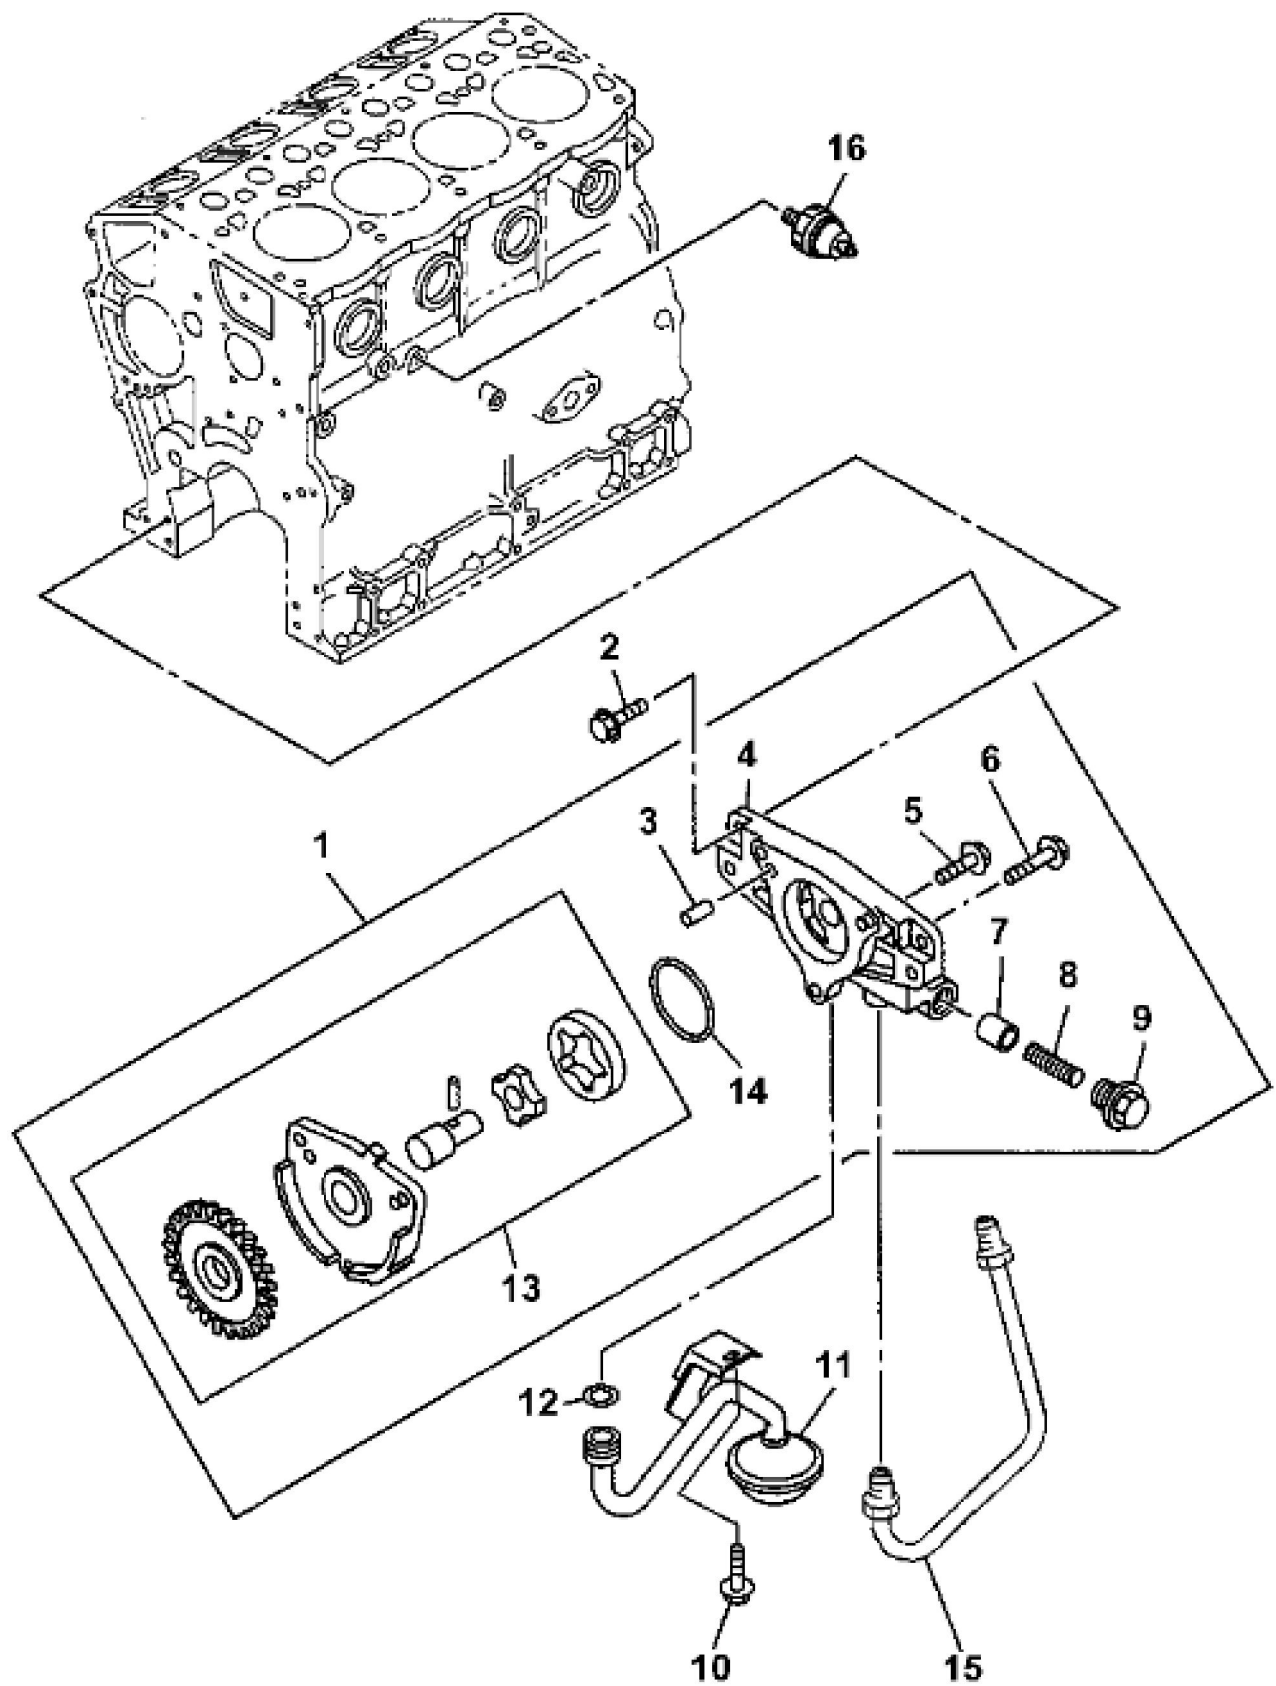

TP50250

KEY	PART NO.	PART NAME	QTY	REMARKS	
1	8972322866	CYLINDER BLOCK	1	(ADDITIONAL COMPONENTS SHOWN ON FOLLOWING PAGE), (SUB FOR 8972322864, 8972322865)	
2	8942298530	PLUG	2	(SUB FOR AT254851)	
3	8941674701	BOLT	8	(SUB FOR AT259967)	
4	5096000130	SEAL	2		
5	8972096090	SEAL	1	(SUB FOR AT256018)	
6	1096050190	PIPE PLUG	1	(SUB FOR AT254811)	
7	AT261308	FITTING PLUG	1		
8	9096640010	FITTING PLUG	1	WATER DRAIN, (SUB FOR AT255028)	
8	8943424140	HAND OPERATED VALVE	1		
9	5096050192	PIPE PLUG	1		
10	0410106160	STUD	2	(SUB FOR 8972621471)	
11	9112290581	DOWEL PIN	3	(SUB FOR AT255033)	
12	5096000130	SEAL	1		
13	8970470560	NEEDLE BEARING	1	(SUB FOR AT254902)	
14	8972621451	STUD	1		

T158289

KEY	PART NO.	PART NAME	QTY	REMARKS	
1	8973203630	DIPSTICK	1		
2	8972872720	OIL PAN	1		
3	8943993980	GASKET	1	(SUB FOR AT254814 OR 1096231830)	
4	9096620120	PIPE PLUG	1	(SUB FOR AT255027)	
5	8973149130	GASKET	1		
6	8971378360	NUT	2	(SUB FOR AT260063)	
7	8971351410	BOLT	18	(SUB FOR AT260061)	
8	8973201070	DIPSTICK TUBE	1		
9	8973632530	THREADED NIPPLE	1	(SUB FOR 8973632530)	
10	5096230023	GASKET	1	(SUB FOR 5096230020)	