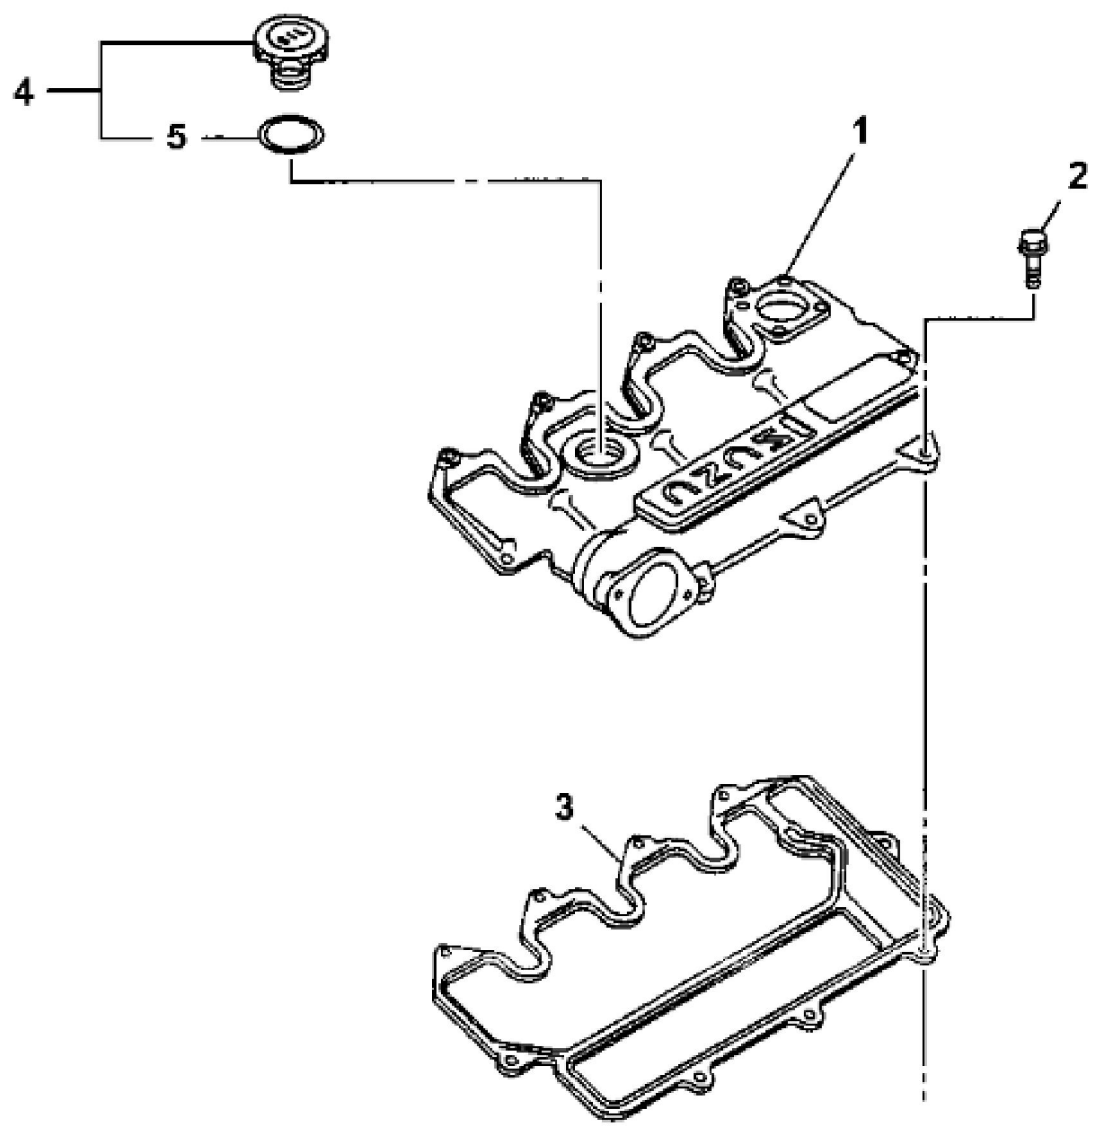

TP50248

KEY	PART NO.	PART NAME	QTY	REMARKS	
1	8973149230	COVER	1		
2	0280806200	CAP SCREW	9	(SUB FOR AT259919)	
3	8971952722	GASKET	1		
4	8941332075	FILLER CAP	1	(SUB FOR AT254847)	
5	8941236231	GASKET	1	(SUB FOR AT254844)	

TX1007191

John Deere > Turf And Utility > EXCAVATOR > 35C - EXCAVATOR > 35C ZTS Excavator > 04 ENGINE > 0402 CAMSHAFT AND VALVE ACTUATING MEANS > ST268133 - ROCKER ARM SHAFT, PUSH RODS AND ROCKER ARMS

KEY	PART NO.	PART NAME	QTY	REMARKS
1	9091114060	NUT	6	SUB FOR AT255017
2	8970395260	PLUG	1	SUB FOR AT254888
2	8972334290	PLUG	1	
3	8972125200	ROCKER ARM	3	SUB FOR AT254993
4	8972125180	ROCKER ARM	3	SUB FOR AT254992
5	8970104850	SET SCREW	6	SUB FOR AT254872
6	0280806250	BOLT	4	M6 X 25 FLANGE, SUB FOR AT259920
6	0280506500	BOLT	4	M6 X 50 FLANGE, SUB FOR 0280806500 OR AT259923
7	9992023140	PIPE PLUG	1	SUB FOR AT255036
8	8941583280	GASKET	1	SUB FOR AT261422
9	8971951014	BRACKET	1	
10	8970454103	EXHAUST VALVE	3	SUB FOR AT254898
11	8971021231	INTAKE VALVE	3	SUB FOR AT254926
12	8970346300	TAPPET	6	SUB FOR 8971243690 AND AT254940
13	8982730840	ROD	6	SUB FOR AT254913 OR 8970695753
14	8970346291	COMPRESSION SPRING	6	SUB FOR AT254880
15	8942510311	ROTATOR	6	SUB FOR AT254855
16	8942395010	RETAINER	12	SUB FOR AT254853
17	9096785100	DOWEL PIN	1	SUB FOR AT255011
18	5096000130	SEAL	1	
19	8970706982	PARTITION	4	SUB FOR AT254915
20	8971378360	NUT	5	SUB FOR AT260063
21	8970704651	ROCKER ARM SHAFT	1	SUB FOR AT260019