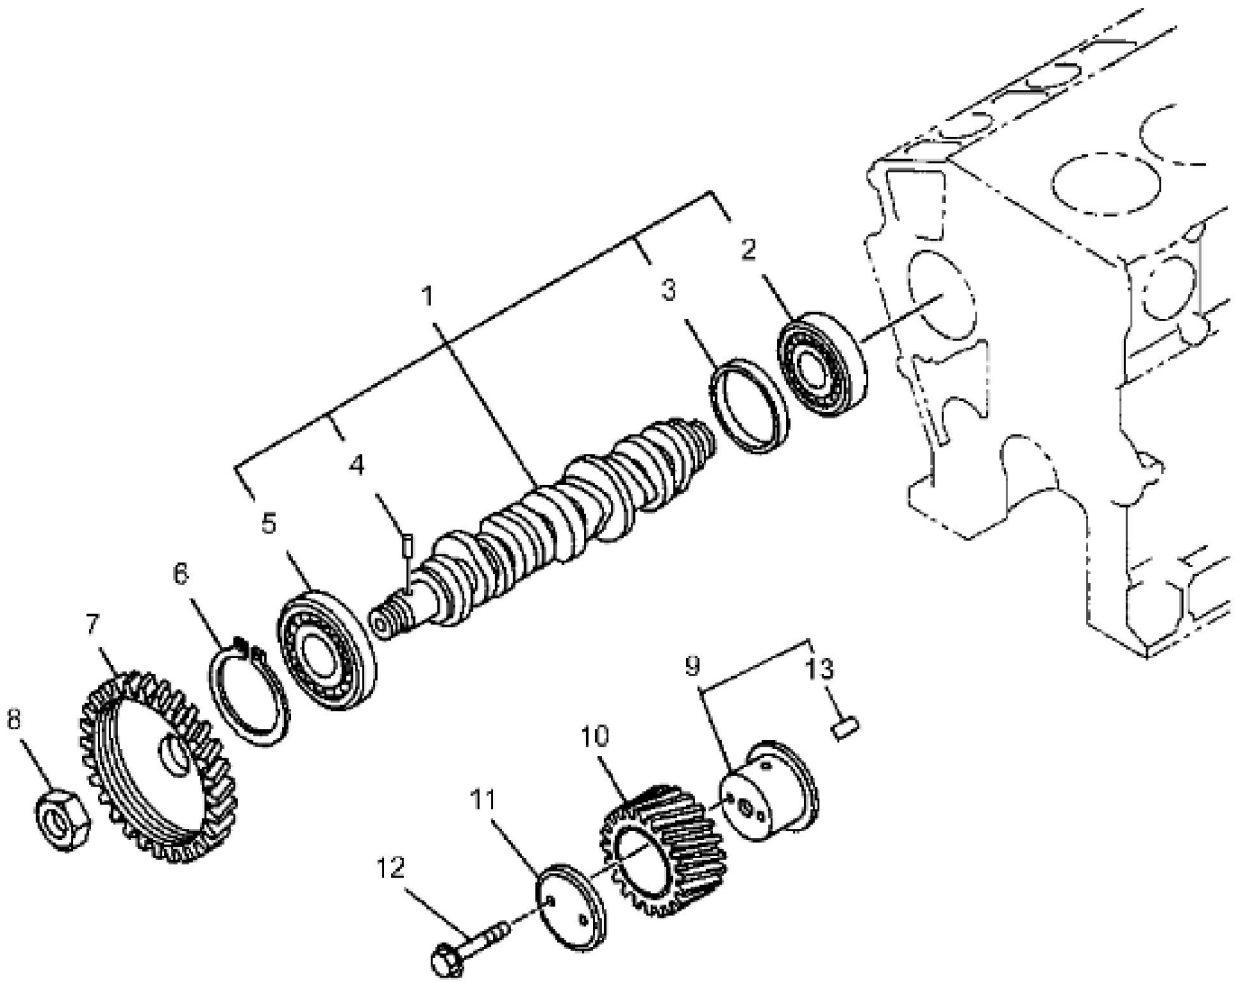

TP50248

KEY	PART NO.	PART NAME	QTY	REMARKS	
1	8973149230	COVER	1		
2	0280806200	CAP SCREW	9	(SUB FOR AT259919)	
3	8971952722	GASKET	1		
4	8941332075	FILLER CAP	1	(SUB FOR AT254847)	
5	8941236231	GASKET	1	(SUB FOR AT254844)	

TX1007191

John Deere > Turf And Utility > EXCAVATOR > 35C - EXCAVATOR > 35C ZTS Excavator > 04 ENGINE > 0402 CAMSHAFT AND VALVE ACTUATING MEANS > ST268133 - ROCKER ARM SHAFT, PUSH RODS AND ROCKER ARMS

KEY	PART NO.	PART NAME	QTY	REMARKS
1	9091114060	NUT	6	SUB FOR AT255017
2	8970395260	PLUG	1	SUB FOR AT254888
2	8972334290	PLUG	1	
3	8972125200	ROCKER ARM	3	SUB FOR AT254993
4	8972125180	ROCKER ARM	3	SUB FOR AT254992
5	8970104850	SET SCREW	6	SUB FOR AT254872
6	0280806250	BOLT	4	M6 X 25 FLANGE, SUB FOR AT259920
6	0280506500	BOLT	4	M6 X 50 FLANGE, SUB FOR 0280806500 OR AT259923
7	9992023140	PIPE PLUG	1	SUB FOR AT255036
8	8941583280	GASKET	1	SUB FOR AT261422
9	8971951014	BRACKET	1	
10	8970454103	EXHAUST VALVE	3	SUB FOR AT254898
11	8971021231	INTAKE VALVE	3	SUB FOR AT254926
12	8970346300	TAPPET	6	SUB FOR 8971243690 AND AT254940
13	8982730840	ROD	6	SUB FOR AT254913 OR 8970695753
14	8970346291	COMPRESSION SPRING	6	SUB FOR AT254880
15	8942510311	ROTATOR	6	SUB FOR AT254855
16	8942395010	RETAINER	12	SUB FOR AT254853
17	9096785100	DOWEL PIN	1	SUB FOR AT255011
18	5096000130	SEAL	1	
19	8970706982	PARTITION	4	SUB FOR AT254915
20	8971378360	NUT	5	SUB FOR AT260063
21	8970704651	ROCKER ARM SHAFT	1	SUB FOR AT260019