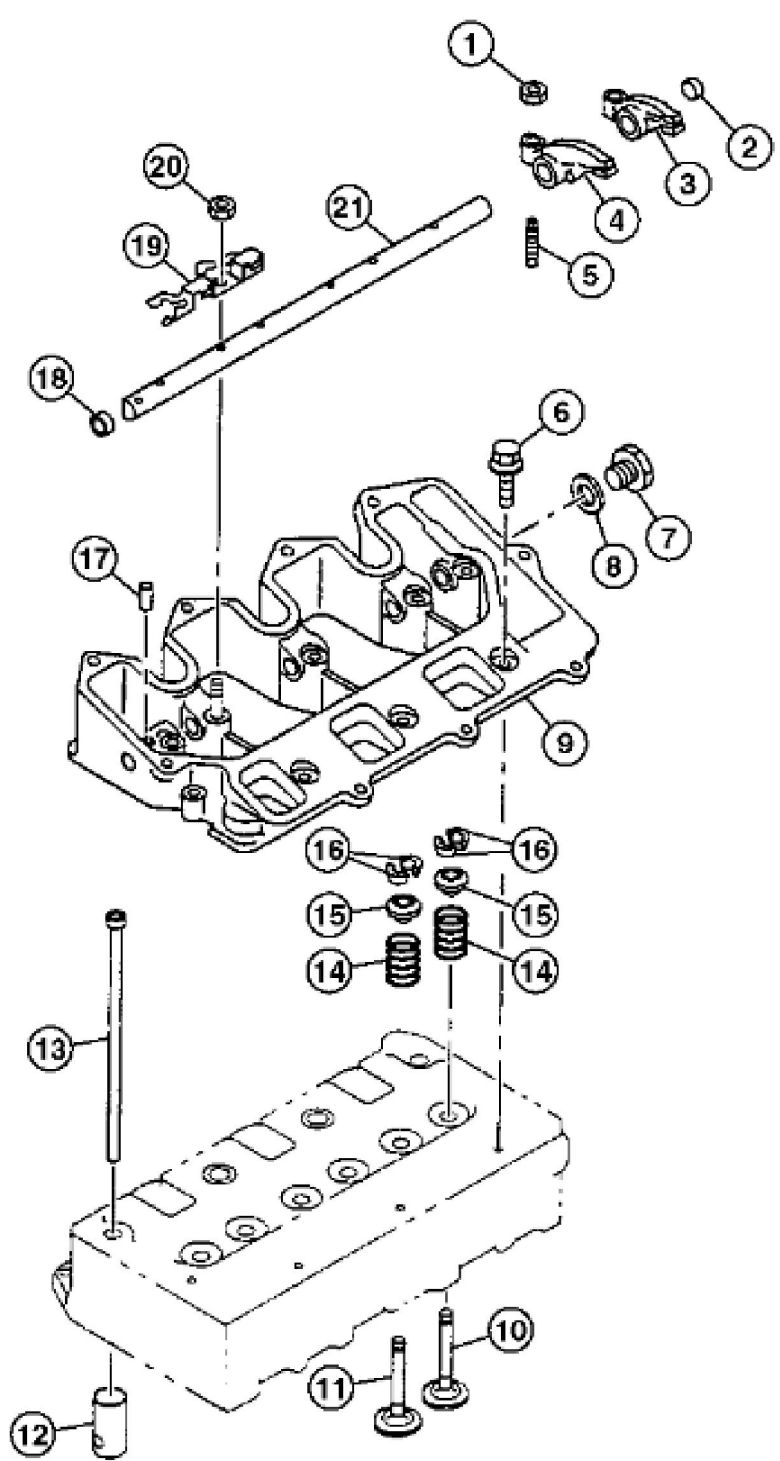

T158344

KEY	PART NO.	PART NAME	QTY	REMARKS
1	8972192191	FLYWHEEL	1	SUB FOR AT260091 OR 8972192190
2	8944196021	GEAR	1	SUB FOR AT254867
3	8970232680	WASHER	6	SUB FOR AT259989
4	8941333281	BOLT	6	SUB FOR AT259962
5	8970447774	CRANKSHAFT	1	SUB FOR AT259996 OR 8970447773
6	8980890850	BEARING	1	SUB FOR AT260009 OR 8970470210
7	8980637830	WASHER	2	SUB FOR AT254832 OR 5115990031
8	8942016410	SHAFT KEY	1	SUB FOR AT254850
9	8973286120	GEAR	1	SUB FOR 8970345921
10	8973149030	PULLEY	1	
11	8941347920	WASHER	1	SUB FOR AT259963
12	8943860790	BOLT	1	SUB FOR AT259977
14	8973103510	ROD	3	
15	8980519280	BEARING	3	SUB FOR 8941560840
16	8942242362	NUT	6	SUB FOR AT259970
17	8942162064	BOLT	6	SUB FOR AT259968
18	8973103520	BUSHING	3	
19	8941140491	SNAP RING	6	SUB FOR AT254843
20	5122110210	PIN	3	SUB FOR AT259956
21	8972355560	PISTON	3	STD
21	8972355530	PISTON	3	OS 0.25
22	8971135030	RING	3	STD, SUB FOR AT260043
22	8971412050	RING	3	OS 0.25, SUB FOR AT260064

TP50248

KEY	PART NO.	PART NAME	QTY	REMARKS	
1	8973149230	COVER	1		
2	0280806200	CAP SCREW	9	(SUB FOR AT259919)	
3	8971952722	GASKET	1		
4	8941332075	FILLER CAP	1	(SUB FOR AT254847)	
5	8941236231	GASKET	1	(SUB FOR AT254844)	