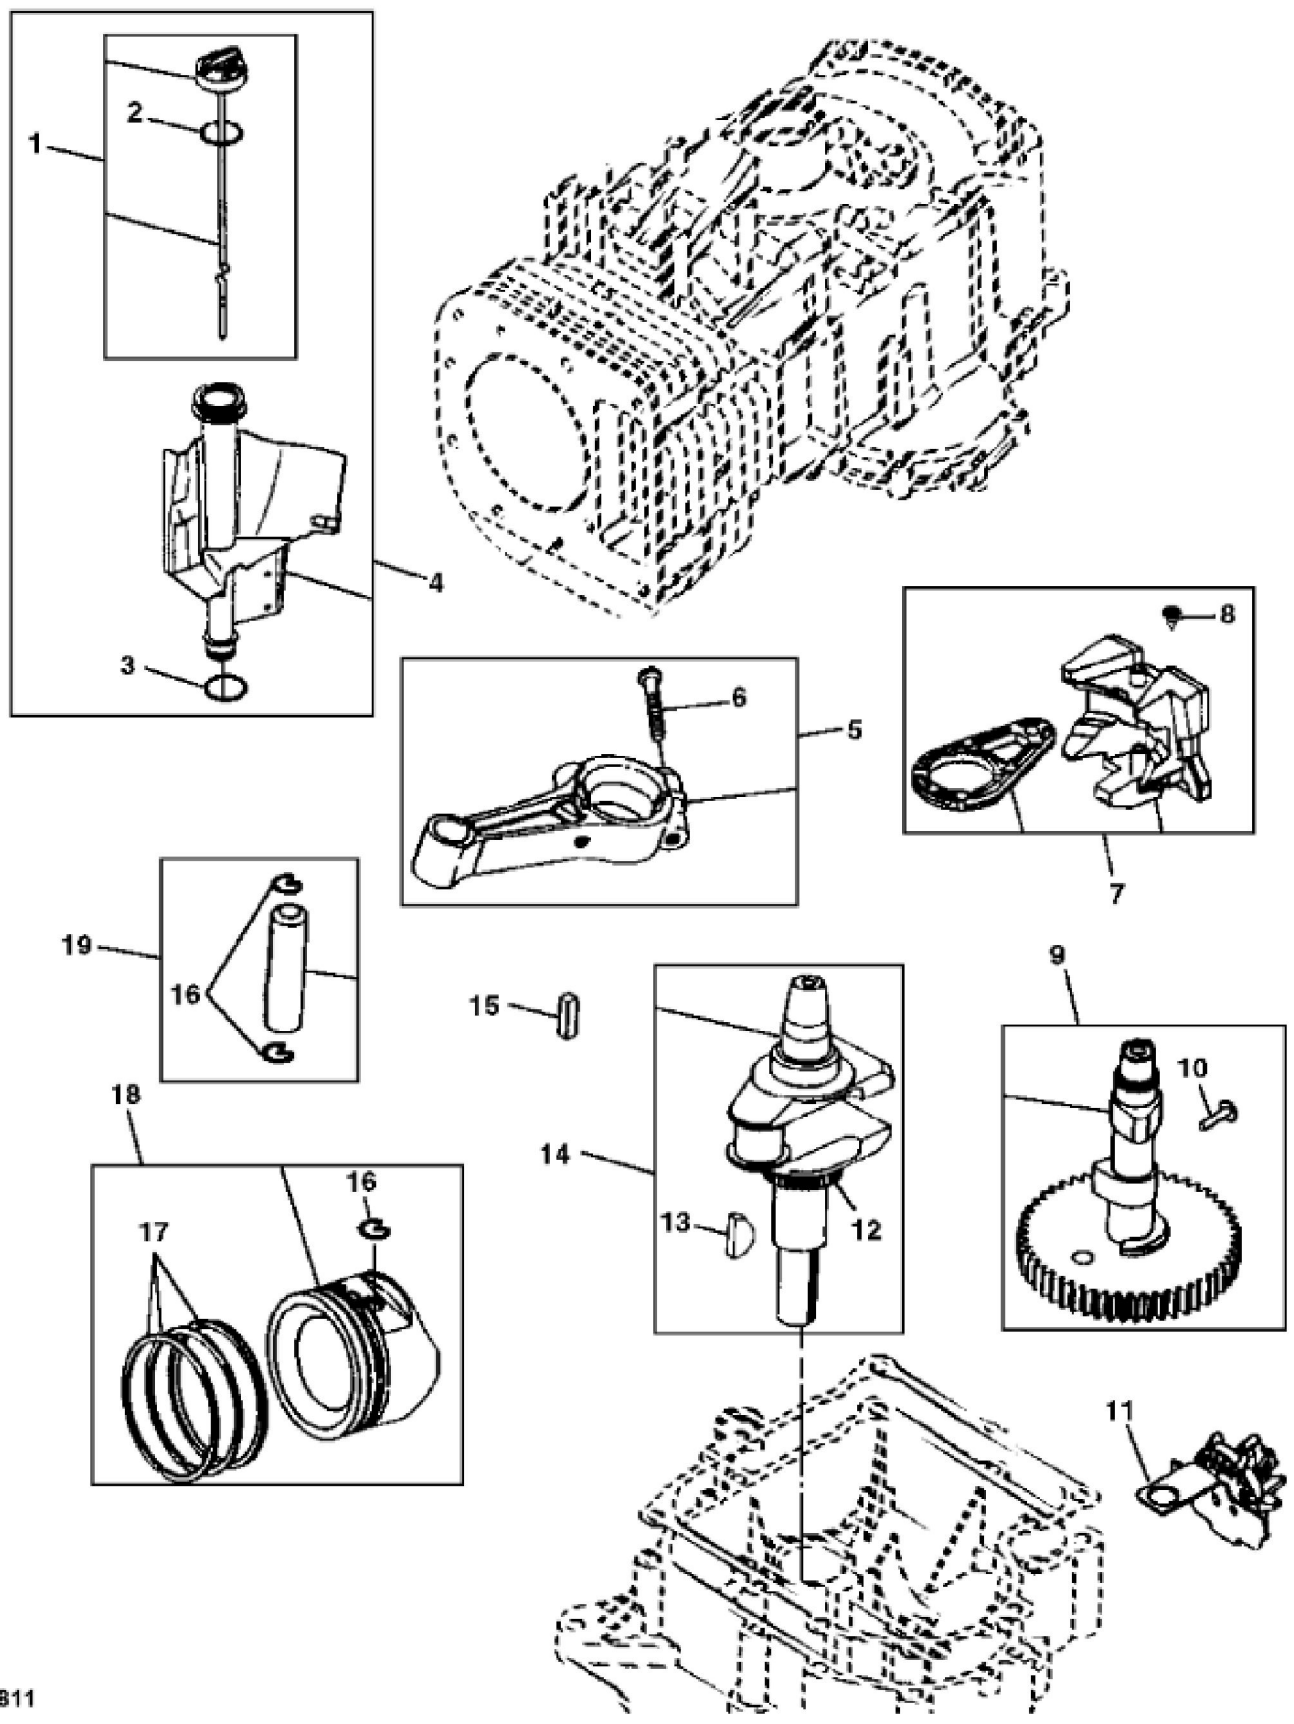

MX284405

KEY	PART NO.	PART NAME	QTY	REMARKS
1	M147493	SCREEN	1	(SUB MIU11503)
2	37H43	SCREW	4	
3	LG690582	WASHER	1	
4	LG691058	BOLT	2	
5	LG690452	RETAINER	1	
6	M147494	FAN	1	
6	MIU11503	FAN	1	(SUB MIA11519
7	AM132343	FLYWHEEL	1	ORDER AUC10649; ALSO ORDER MIU13972
7	AUC10649	FLYWHEEL	1	
8	LG691265	SNAP RING	1	
9	LG693713	GEAR	1	
10	M147508	SCREW	2	
11	MIU11682	TUBE	1	BREATHER, (SUB FOR M147499)
12	M147500	COVER	1	ORDER MIU11631
12	MIU11631	COVER	1	
13	M147564	GASKET	1	
14	M147507	SCREW	2	
15	M147501	BREATHER	1	BREATHER
16	AM132344	CYLINDER BLOCK	1	
17	LG399265	BEARING	1	ORDER MIA11778; Bushing W/Seal
17	MIA11778	SEAL KIT	1	Bushing W/Seal
18	LG391086S	SEAL	1	(MAGNETO SIDE)
19	LG690959	DOWEL PIN	1	
20	LG692407	SEAL	1	GOVERNOR
21	M147497	BUSHING	1	GOVERNOR
22	M147513	GASKET	1	
23	MIU11958	SEAL	1	PTO SIDE, (SUB FOR LG690947 OR MIU11212)
24	AM132352	RESERVOIR	1	
25	AM131611	TUBE	1	OIL DRAIN
26	.....	OIL TUBE	1	
27	T77932	O-RING	1	
28	.....	CAP	1	
29	GC00331	BOLT	4	ORDER GX24210; Engine Mounting
29	GX24210	SCREW	4	
30	LG692125	CAP SCREW	12	

KEY	PART NO.	PART NAME	QTY	REMARKS	
31	15H623	PIPE PLUG	1	3/8", (SUB FOR LG690946)	
32	MIU11635	PLUG	1	(A)	
33	MIA13017	SCREEN KIT	1	(A) SUB FOR MIU11634 AND MIA11525	
34	MIU11638	SCREW	2	(A)	
35	MIU12139	FLYWHEEL	1	(A) FAN	
36	MIU13972	KEY	1	USE WITH AUC10649	
..	AM131588	GASOLINE ENGINE	1	14.5 HP	
..	AM133286	GASOLINE ENGINE	1	(MARKED 285H07-0026-E1) (SUB FOR AM131588)	
..	MIA11519	FLYWHEEL KIT	1	(INCLUDES PARTS MARKED (A))	