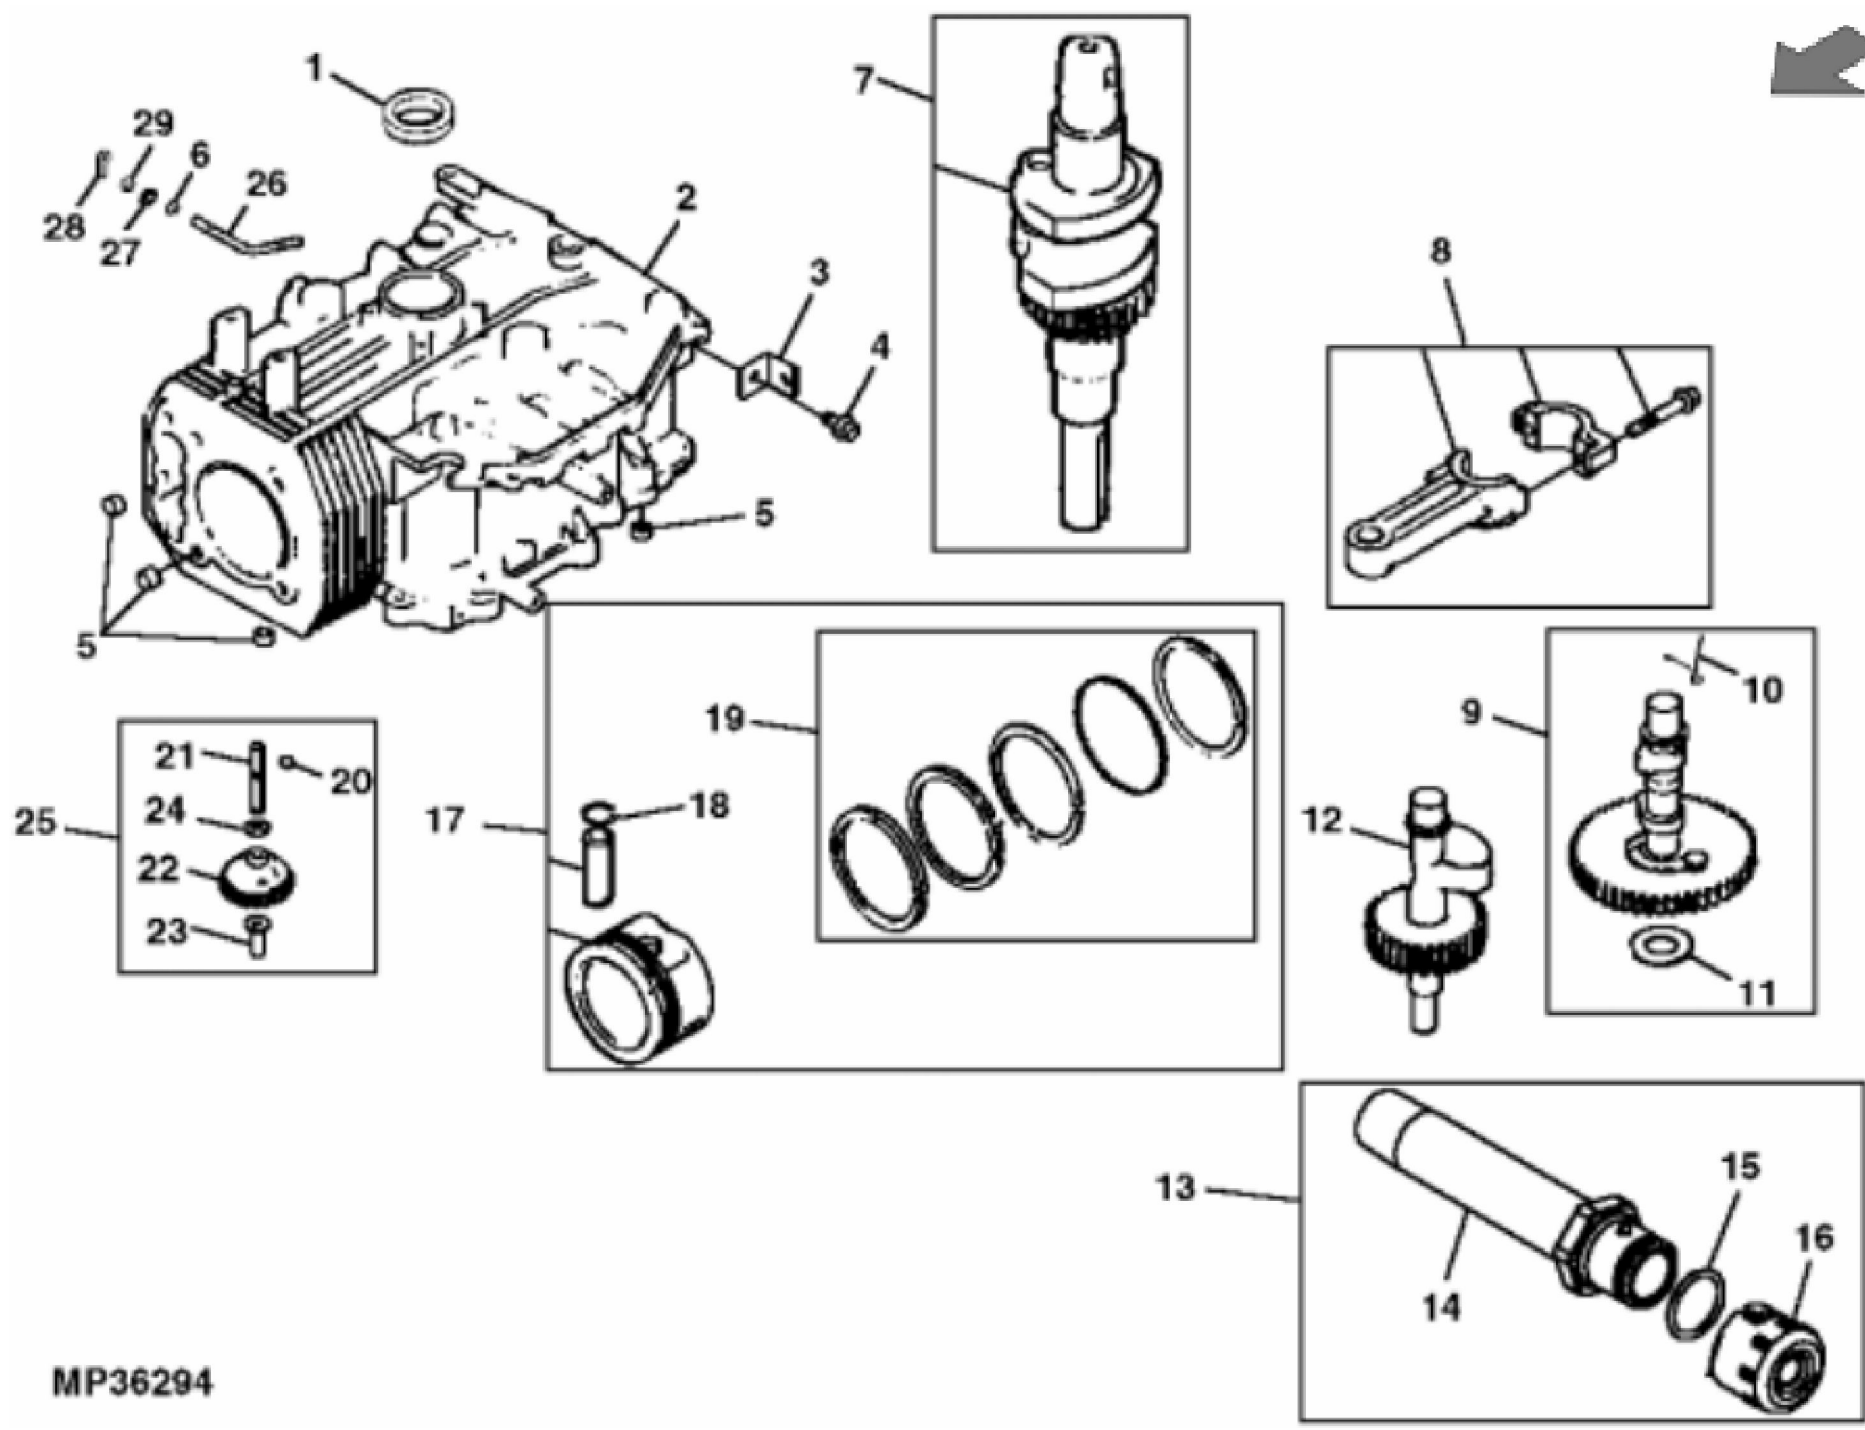

MP36294

KEY	PART NO.	PART NAME	QTY	REMARKS
1	M92074	SEAL	1	
2	CYLINDER BLOCK	1	(ORDER AM131954)
3	M92069	STRAP	1	
4	19M7867	SCREW	1	M8 X 25
5	MIU11251	DOWEL PIN	4	LOCATING, (SUB FOR M144516)
6	M96520	WASHER	1	
7	AM131947	CRANKSHAFT	1	
8	M146620	CONNECTING ROD	1	STD
8	M146621	CONNECTING ROD	1	.25 MM (.010") US
9	AM123079	KIT	1	CAMSHAFT (METAL GEAR)
10	MIU10690	SPRING	1	ACTUATING, (SUB FOR M133017)
11	M93955	SHIM	AR	(.73 MM/ .029"), (WHITE)
11	M97015	SHIM	AR	(75 MM/ .030"), (BLUE)
11	M118585	SHIM	AR	(.81 MM/ .032"), (RED)
11	M96817	SHIM	AR	(.86 MM/ .034"), (YELLOW)
11	M96818	SHIM	AR	(.91 MM/ .036"), (GREEN)
11	M96819	SHIM	AR	(.96 MM/ .038"), (GRAY)
11	M118584	SHIM	AR	(1.02 MM/ .040"), (BLACK)
12	M146619	SHAFT	1	
13	AM131610	DRAIN PLUG	1	OIL DRAIN
14	TUBE	1	
15	T77932	O-RING	1	
16	M144897	CAP	1	
17	AM122461	PISTON REPLACEMENT KIT	1	STD
18	M92077	RETAINER	2	PISTON PIN
19	AM122468	PISTON RING KIT	1	STD
20	M76215	PLUG	1	
21	M92081	SHAFT	1	
22	M92082	GEAR	1	
23	M92083	PIN	1	
24	M93418	WASHER	1	
25	AM117019	GEAR KIT	1	NLA; GEAR
26	AM123070	SHAFT	1	GOVERNOR (INCLUDES M126396)
27	M92079	SEAL	1	

KEY	PART NO.	PART NAME	QTY	REMARKS	
28	M126396	QUICK LOCK PIN	1		
29	M93419	WASHER	1		
..	AM131587	ENGINE	1	(MARKED CV490S-27509) (SUB AM131954)	
..	AM131954	SHORT BLOCK ASSEMBLY	1		

Thank you so much for reading.
Please click the “Buy Now!”
button below to download the
complete manual.