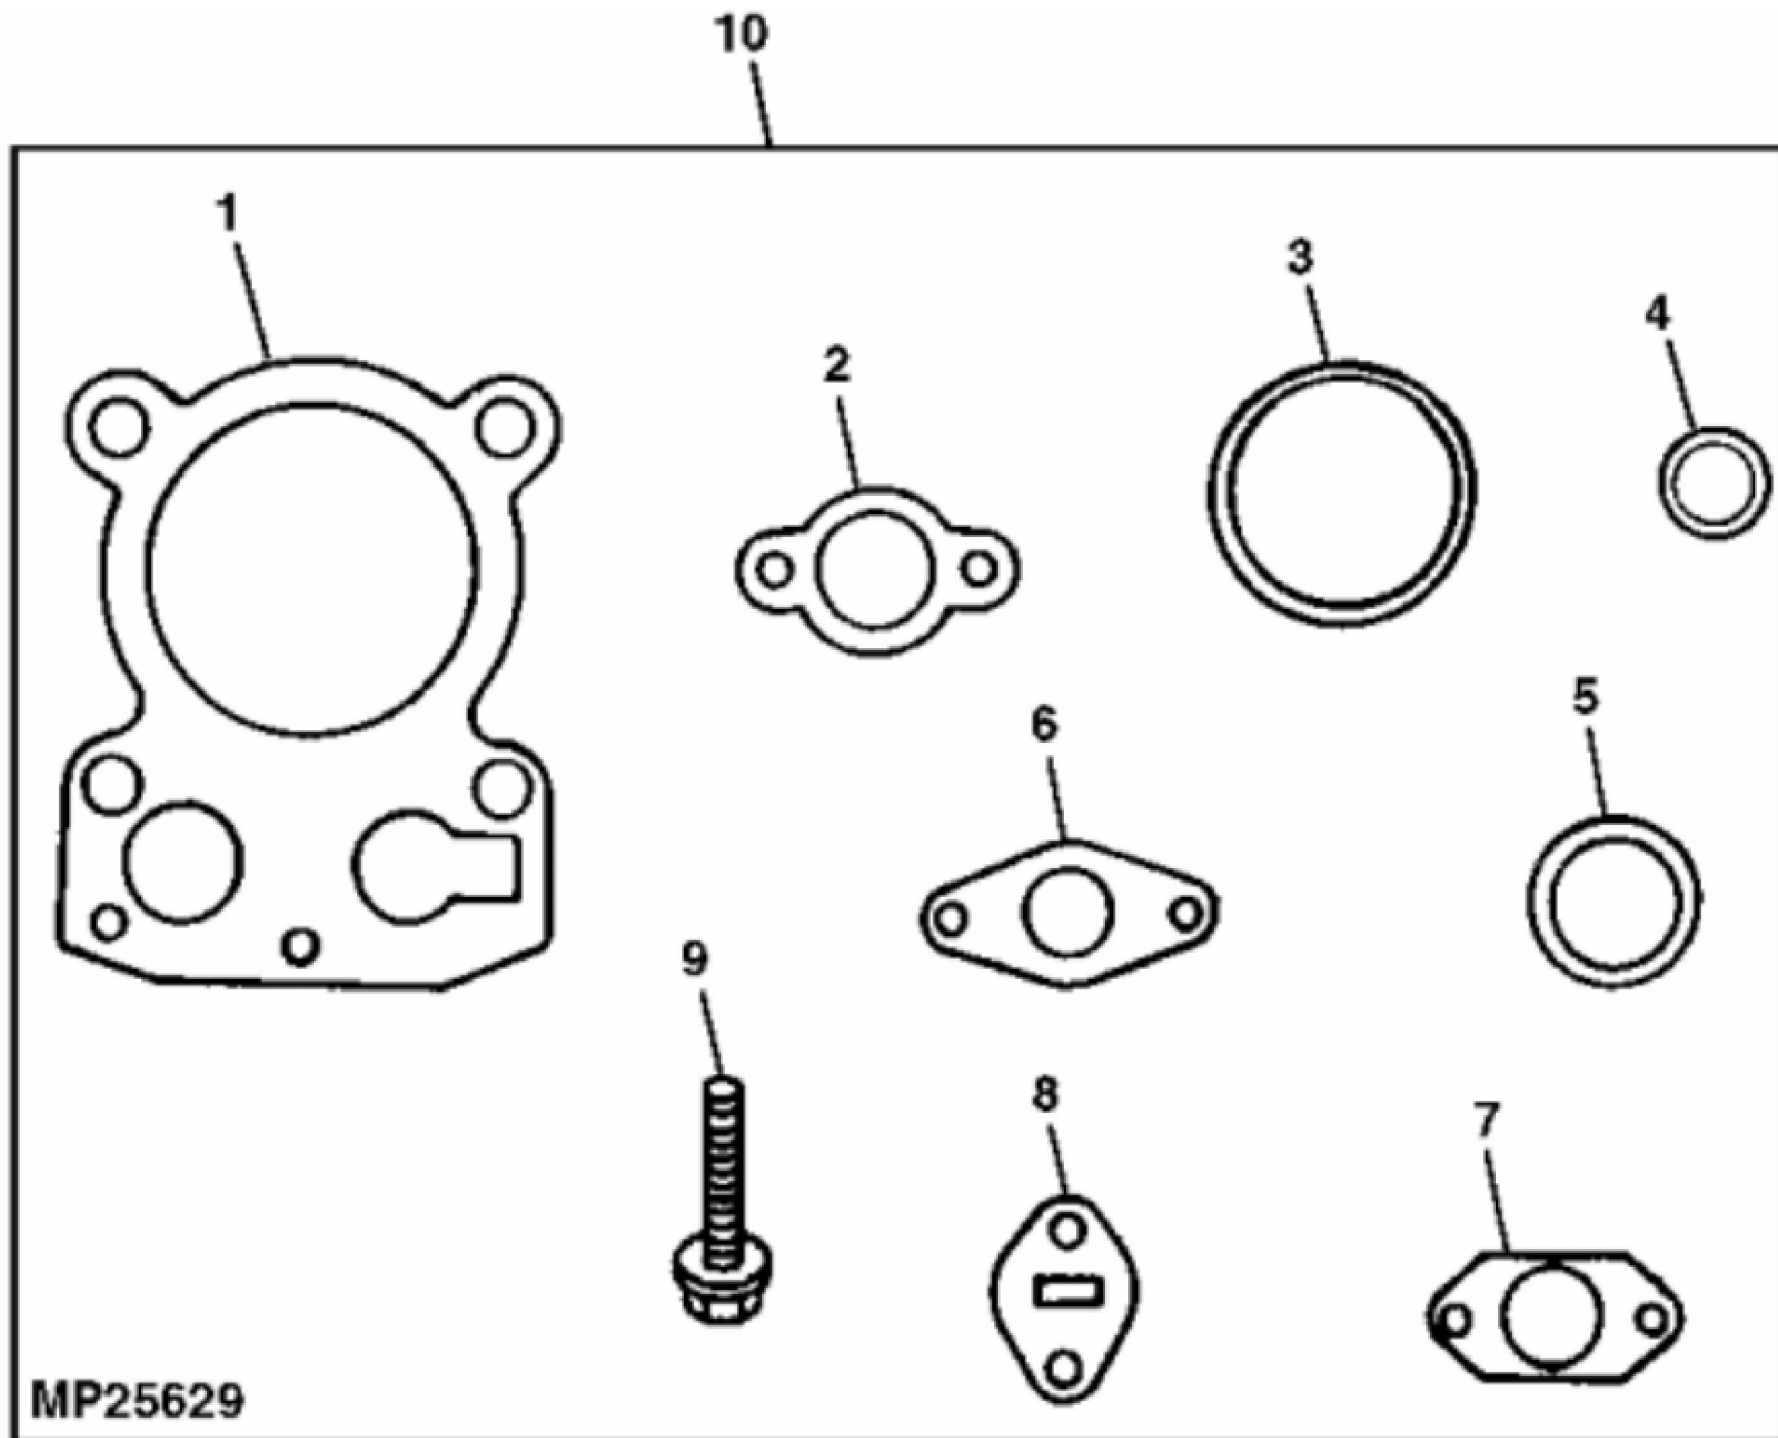

MP36294

KEY	PART NO.	PART NAME	QTY	REMARKS
1	M92074	SEAL	1	
2	CYLINDER BLOCK	1	(ORDER AM131954)
3	M92069	STRAP	1	
4	19M7867	SCREW	1	M8 X 25
5	MIU11251	DOWEL PIN	4	LOCATING, (SUB FOR M144516)
6	M96520	WASHER	1	
7	AM131947	CRANKSHAFT	1	
8	M146620	CONNECTING ROD	1	STD
8	M146621	CONNECTING ROD	1	.25 MM (.010") US
9	AM123079	KIT	1	CAMSHAFT (METAL GEAR)
10	MIU10690	SPRING	1	ACTUATING, (SUB FOR M133017)
11	M93955	SHIM	AR	(.73 MM/ .029"), (WHITE)
11	M97015	SHIM	AR	(75 MM/ .030"), (BLUE)
11	M118585	SHIM	AR	(.81 MM/ .032"), (RED)
11	M96817	SHIM	AR	(.86 MM/ .034"), (YELLOW)
11	M96818	SHIM	AR	(.91 MM/ .036"), (GREEN)
11	M96819	SHIM	AR	(.96 MM/ .038"), (GRAY)
11	M118584	SHIM	AR	(1.02 MM/ .040"), (BLACK)
12	M146619	SHAFT	1	
13	AM131610	DRAIN PLUG	1	OIL DRAIN
14	TUBE	1	
15	T77932	O-RING	1	
16	M144897	CAP	1	
17	AM122461	PISTON REPLACEMENT KIT	1	STD
18	M92077	RETAINER	2	PISTON PIN
19	AM122468	PISTON RING KIT	1	STD
20	M76215	PLUG	1	
21	M92081	SHAFT	1	
22	M92082	GEAR	1	
23	M92083	PIN	1	
24	M93418	WASHER	1	
25	AM117019	GEAR KIT	1	NLA; GEAR
26	AM123070	SHAFT	1	GOVERNOR (INCLUDES M126396)
27	M92079	SEAL	1	

KEY	PART NO.	PART NAME	QTY	REMARKS	
28	M126396	QUICK LOCK PIN	1		
29	M93419	WASHER	1		
..	AM131587	ENGINE	1	(MARKED CV490S-27509) (SUB AM131954)	
..	AM131954	SHORT BLOCK ASSEMBLY	1		

Thank you so much for reading.
Please click the “Buy Now!”
button below to download the
complete manual.