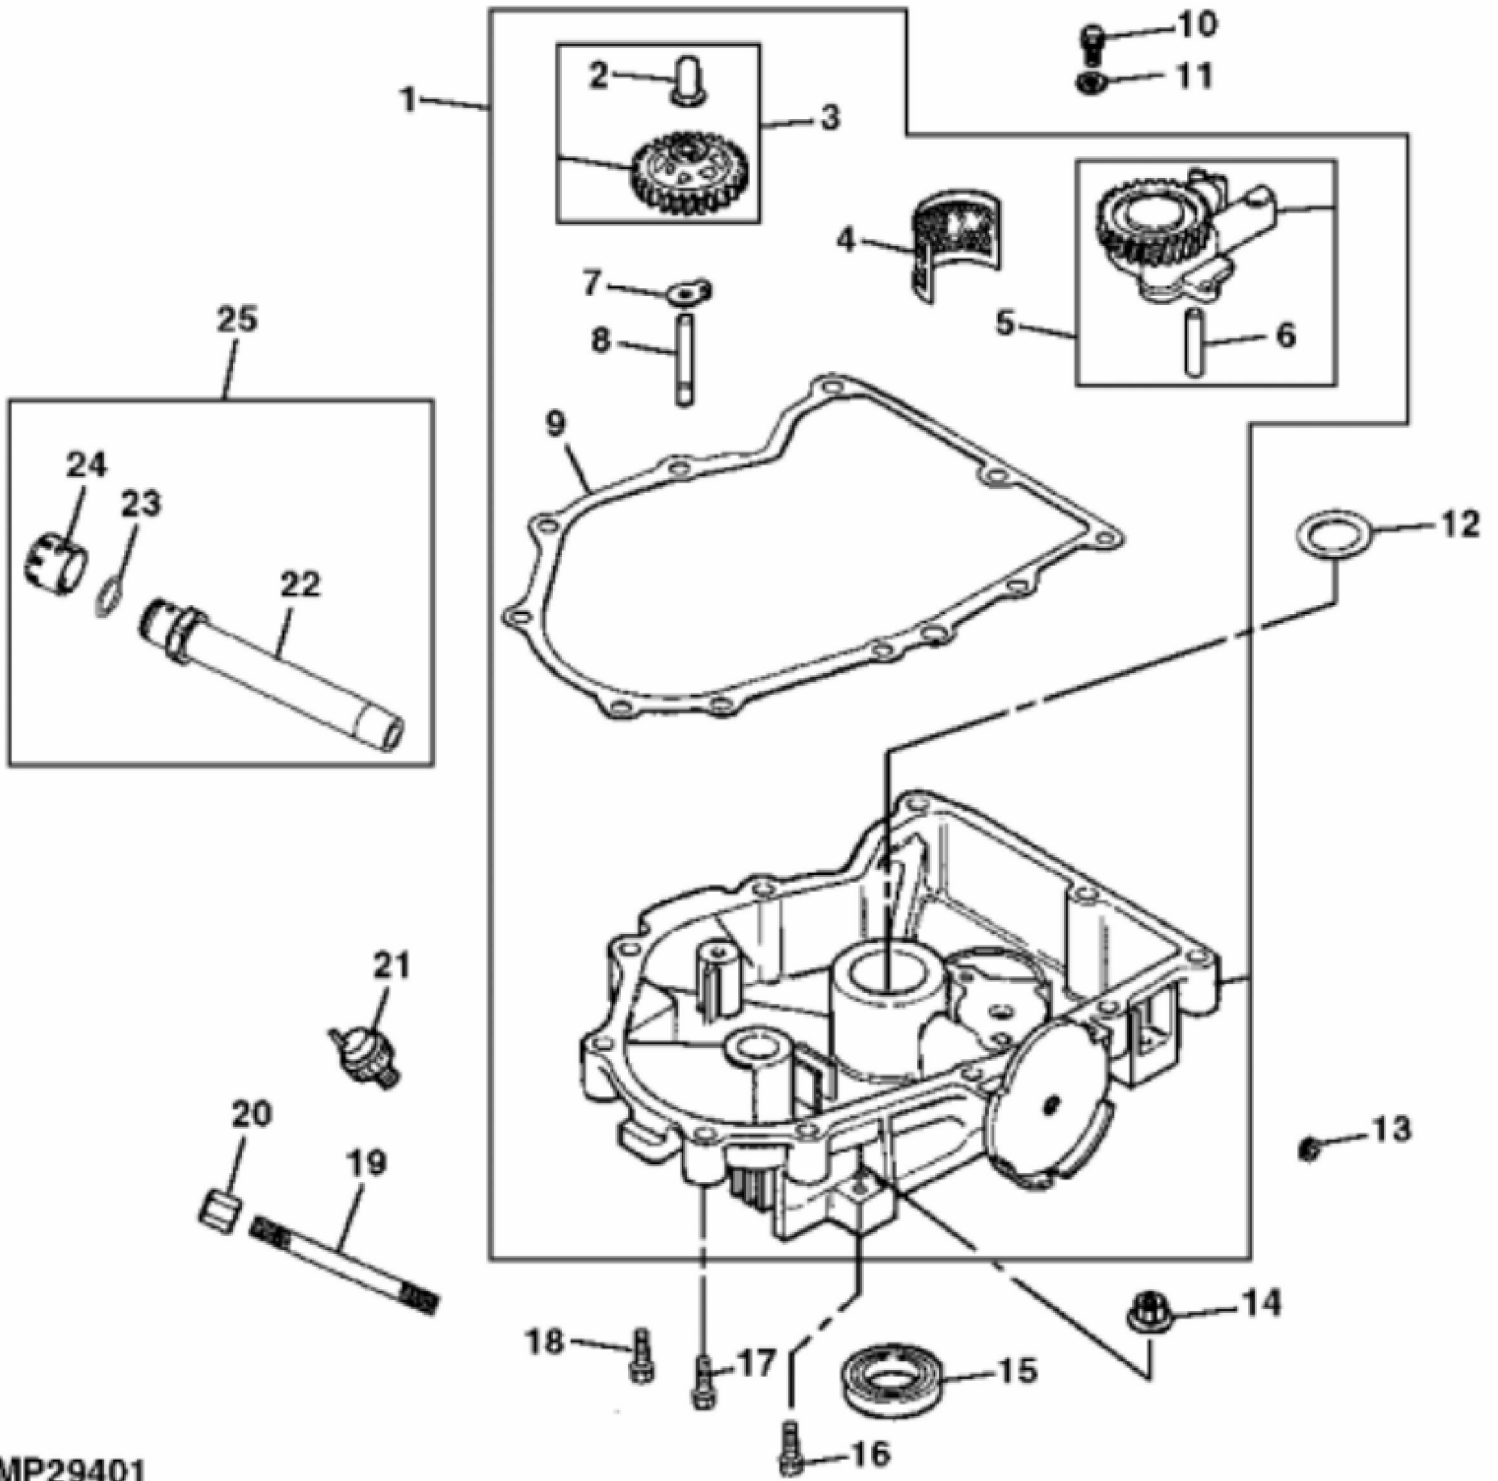

MP29399

KEY	PART NO.	PART NAME	QTY	REMARKS
1	M148338	GROMMET	1	
1	MIU13209	GROMMET	1	USE WITH MIA12725
2	M132350	SCREW	4	
3	M149188	O-RING	1	(SUB FOR M133067)
4	AM134352	VALVE COVER	1	(WITH BREATHER) (RH CYLINDER ONLY) (SUB FOR AM126264)
5	AM130711	CYLINDER HEAD	1	(RH)
6	AM107043	RETAINER	4	
7	M92203	CAP	4	
8	M132352	SPRING	4	
9	M43123	RETAINER	4	
10	M146775	SEAL	2	
11	M132353	INTAKE VALVE	2	(STD)
11	M132354	INTAKE VALVE	2	.25 MM (.010") OS
12	M132355	EXHAUST VALVE	2	(STD)
12	M132356	EXHAUST VALVE	2	.25 MM (.010") OS
13	MIU12491	GASKET	1	(SUB FOR M132366 OR M150647)
14	M148331	COVER	1	
15	AM126260	KIT	1	BREATHER
16	37M7131	SCREW	4	M6 X 20
17	MIU13278	VALVE LIFTER	4	SUB FOR M137271 or MIU11034 or MIU12989
18	M132357	PUSH ROD	4	(A)
19	AM134351	ENGINE CYLINDER HEAD GASKET	2	NLA; ORDER (2) MIU13276; SUB FOR M137581
19	MIU13276	ENGINE CYLINDER HEAD GASKET	2	
20	AM130710	CYLINDER HEAD	1	(LH)
21	M131133	ROCKER ARM	4	(A)
22	MIU11263	PIVOT	4	(A) (SUB FOR M132359)
23	19M8290	SCREW	4	M6 X 35
24	AM134290	VALVE COVER	1	(LH) (SUB FOR AM124983)
25	M132363	STRAP	1	NLA; ORDER MIU12948
25	MIU12948	STRAP	1	
26	M143942	STUD	8	
27	M143943	WASHER	8	
28	M143944	NUT	8	
29	HOSE	1	

KEY	PART NO.	PART NAME	QTY	REMARKS	
27	M148328	SHAFT	1	GOVERNOR CROSS	
28	M93418	SEAL	1		
29	MIA11970	CRANKSHAFT	1	(SUB FOR AM128620)	
30	19M7897	SCREW	4	M8 X 35	
31	M143941	RING	1	RETAINER	
..	AM132672	ENGINE	1	CV730-0006, (ORDER AM130713)	
..	AM117019	GEAR KIT	1	NLA	