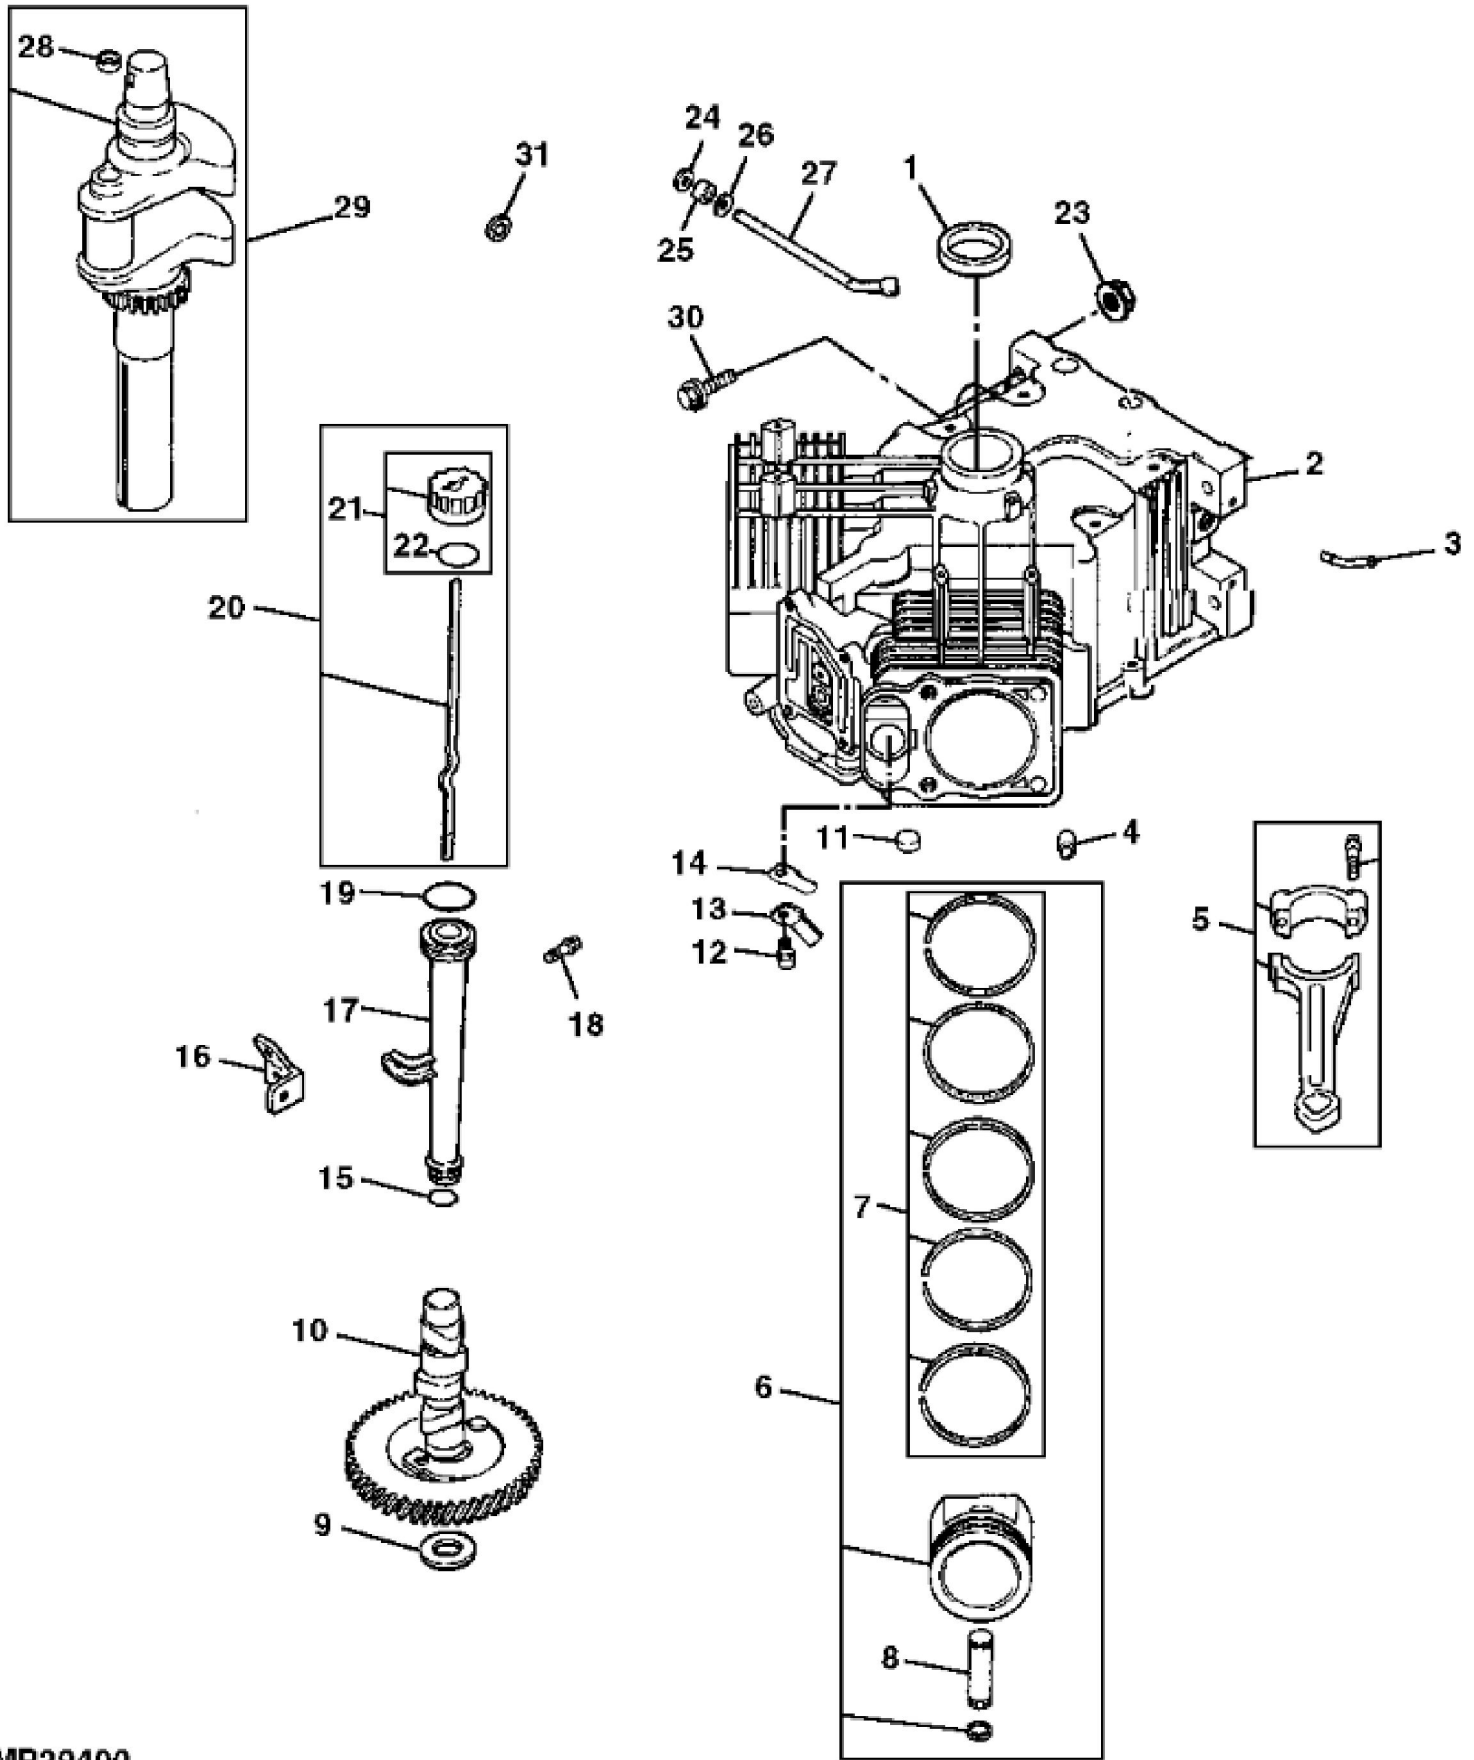

MP29400

KEY	PART NO.	PART NAME	QTY	REMARKS
1	MIU11539	SEAL	1	(SUB FOR M132338)
2	AM130713	CYLINDER BLOCK	1	
3	M134898	FITTING	1	
4	MIU11251	DOWEL PIN	6	(SUB FOR M144516)
5	MIU12971	CONNECTING ROD	2	ORDER MIU13923; SUB FOR M134452 OR MIU11256, STD
5	MIU13923	CONNECTING ROD	2	ORDER MIA12812
5	MIA12812	CONNECTING ROD	1	
5	MIA11130	CONNECTING ROD	2	.25 MM (.010") US, SUB FOR M134453 OR MIA10907
6	MIA11128	PISTON REPLACEMENT KIT	2	(STD) (SUB FOR AM130423)
7	MIA11129	PISTON RING KIT	1	(STD) (SUB FOR M143344)
8	M132341	PIN	2	
9	M118585	SHIM	AR	RED
9	M118584	SHIM	AR	BLACK
9	M93955	SHIM	AR	WHITE
9	M97015	SHIM	AR	BLUE
9	M96817	SHIM	AR	YELLOW
9	M96818	SHIM	AR	GREEN
9	M96819	SHIM	AR	GRAY
10	AM132741	CAMSHAFT	1	
11	M76215	PLUG	1	
12	M93483	SCREW	2	
13	M134899	RETAINER	2	
14	M134900	BREATHER	2	
15	M92193	O-RING	1	
16	M134901	BRACKET	1	
17	MIU11957	TUBE	1	(SUB FOR M92192)
18	MIU14033	SCREW	1	
19	M92194	O-RING	1	
20	AM126257	DIPSTICK	1	
21	AM124450	FILLER CAP	1	
22	M148124	O-RING	1	
23	14M7298	FLANGE NUT	1	M8
24	M143936	WASHER	1	
25	M143970	SEAL	1	
26	M143939	WASHER	1