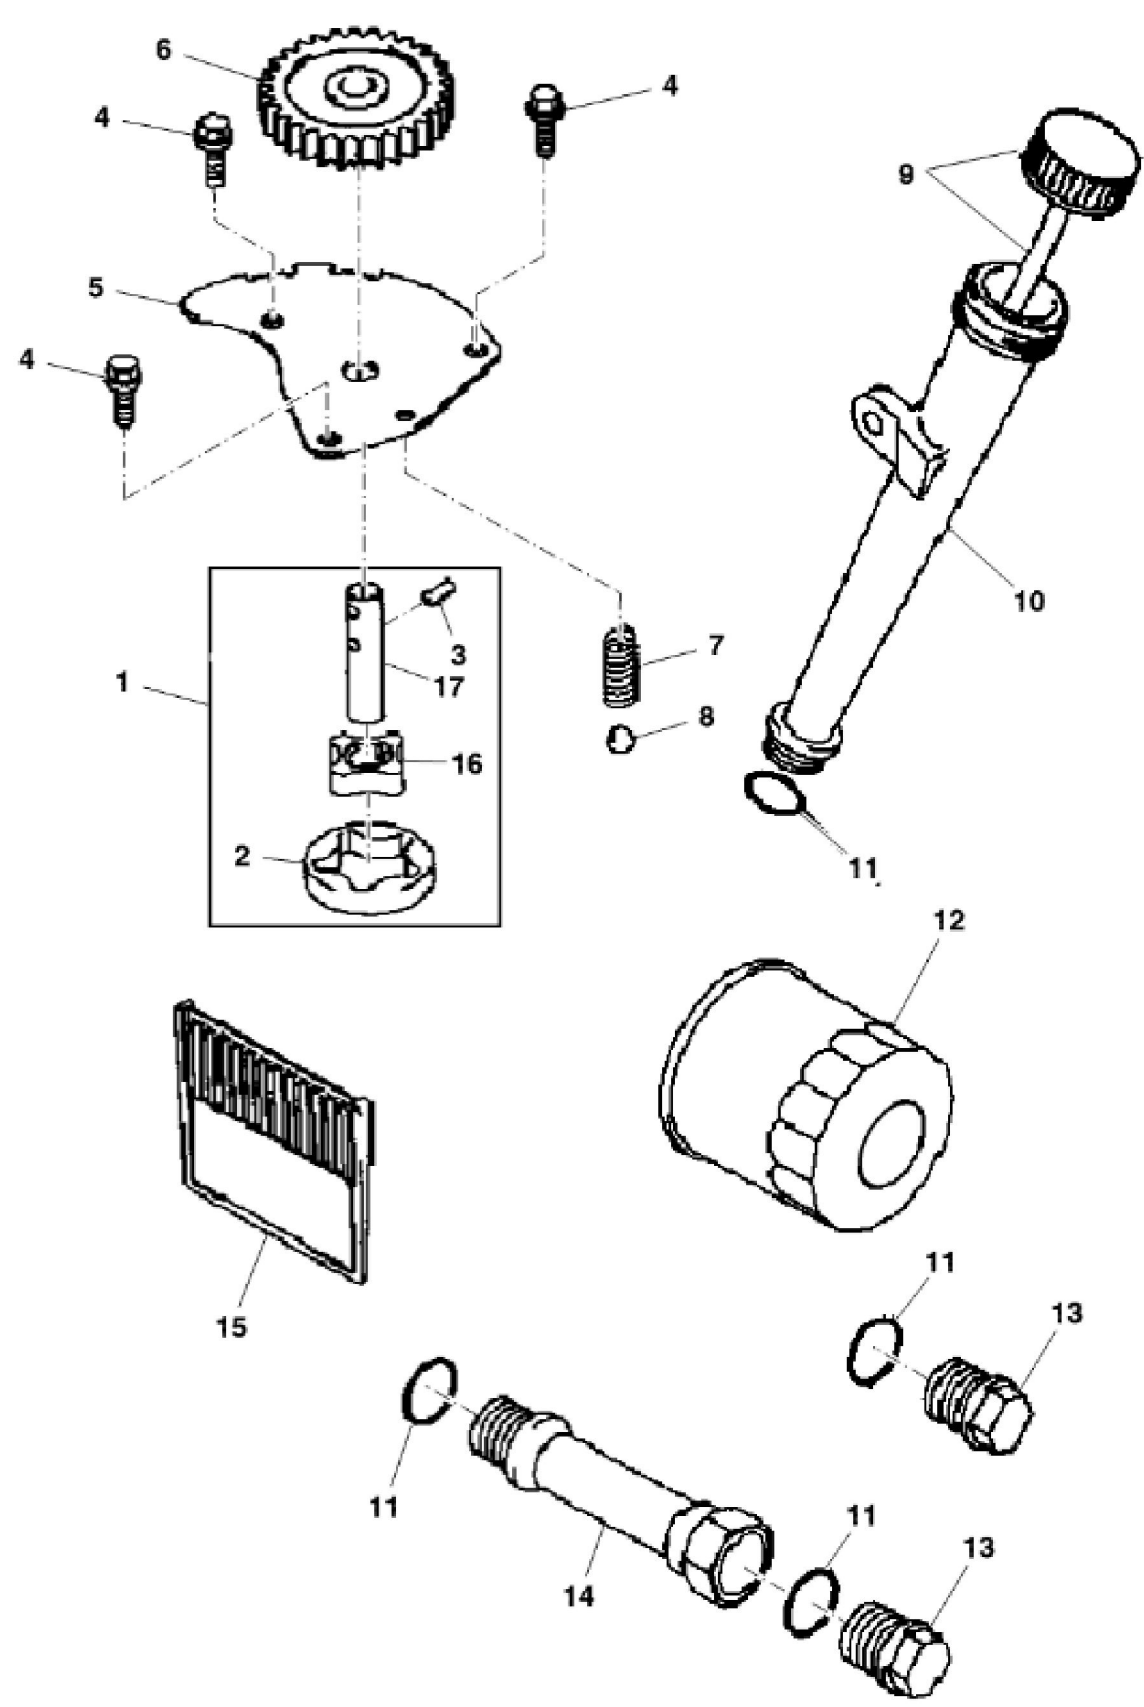

KEY	PART NO.	PART NAME	QTY	REMARKS	
..	AM133230	SHORT BLOCK ASSEMBLY	1		
..	AM132822	GASOLINE ENGINE	1	(MARKED FH580V-AS04) (ORDER AM133230)	
..	AM135270	GASOLINE ENGINE	1	(MARKED FH580V-BS04) (MEETS EU EMISSION REGULATION) (ORDER AM133230)	

## PISTON AND CRANKSHAFT

KEY	PART NO.	PART NAME	QTY	REMARKS	
1	AM133164	PISTON RING	2		
2	M138398	SNAP RING	4	(SUB FOR M140233)	
3	M138397	PISTON PIN	2		
4	M149283	PISTON	2		
5	AM133166	CONNECTING ROD	2		
6	M146763	BOLT	2		
7	MIA11163	CRANKSHAFT	1	(SUB FOR AM133165)	

## CAMSHAFT AND VALVES

KEY	PART NO.	PART NAME	QTY	REMARKS	
1	M138410	SCREW	4		
2	M92891	NUT	4		
3	M138402	ROCKER ARM	4		
4	M118845	RETAINER	8		
5	M146881	BOLT	4		
6	M138401	RETAINER	4		
7	M138409	COMPRESSION SPRING	4		
8	M138399	INTAKE VALVE	2		
9	M138400	EXHAUST VALVE	2		
10	M138413	EXTENSION SPRING	1		
11	AM133177	CAMSHAFT	1		
12	M140240	PLATE	1		
13	M140238	GUIDE	1		
14	MIU10971	BALL BEARING	6	(SUB FOR M138412)	
15	M138411	SNAP RING	2	NLA; ORDER MIU14000	
15	MIU14000	SNAP RING	2		
16	M146880	PLATE	1		
17	MIU10708	SLEEVE	1	NLA; ORDER MIU13044; SUB FOR M149875	
17	MIU13044	SLEEVE	1		
18	M138415	WASHER	1		
19	M138404	GUIDE	2		
20	M76088	PUSH ROD	4		
21	M138403	TAPPET	4		