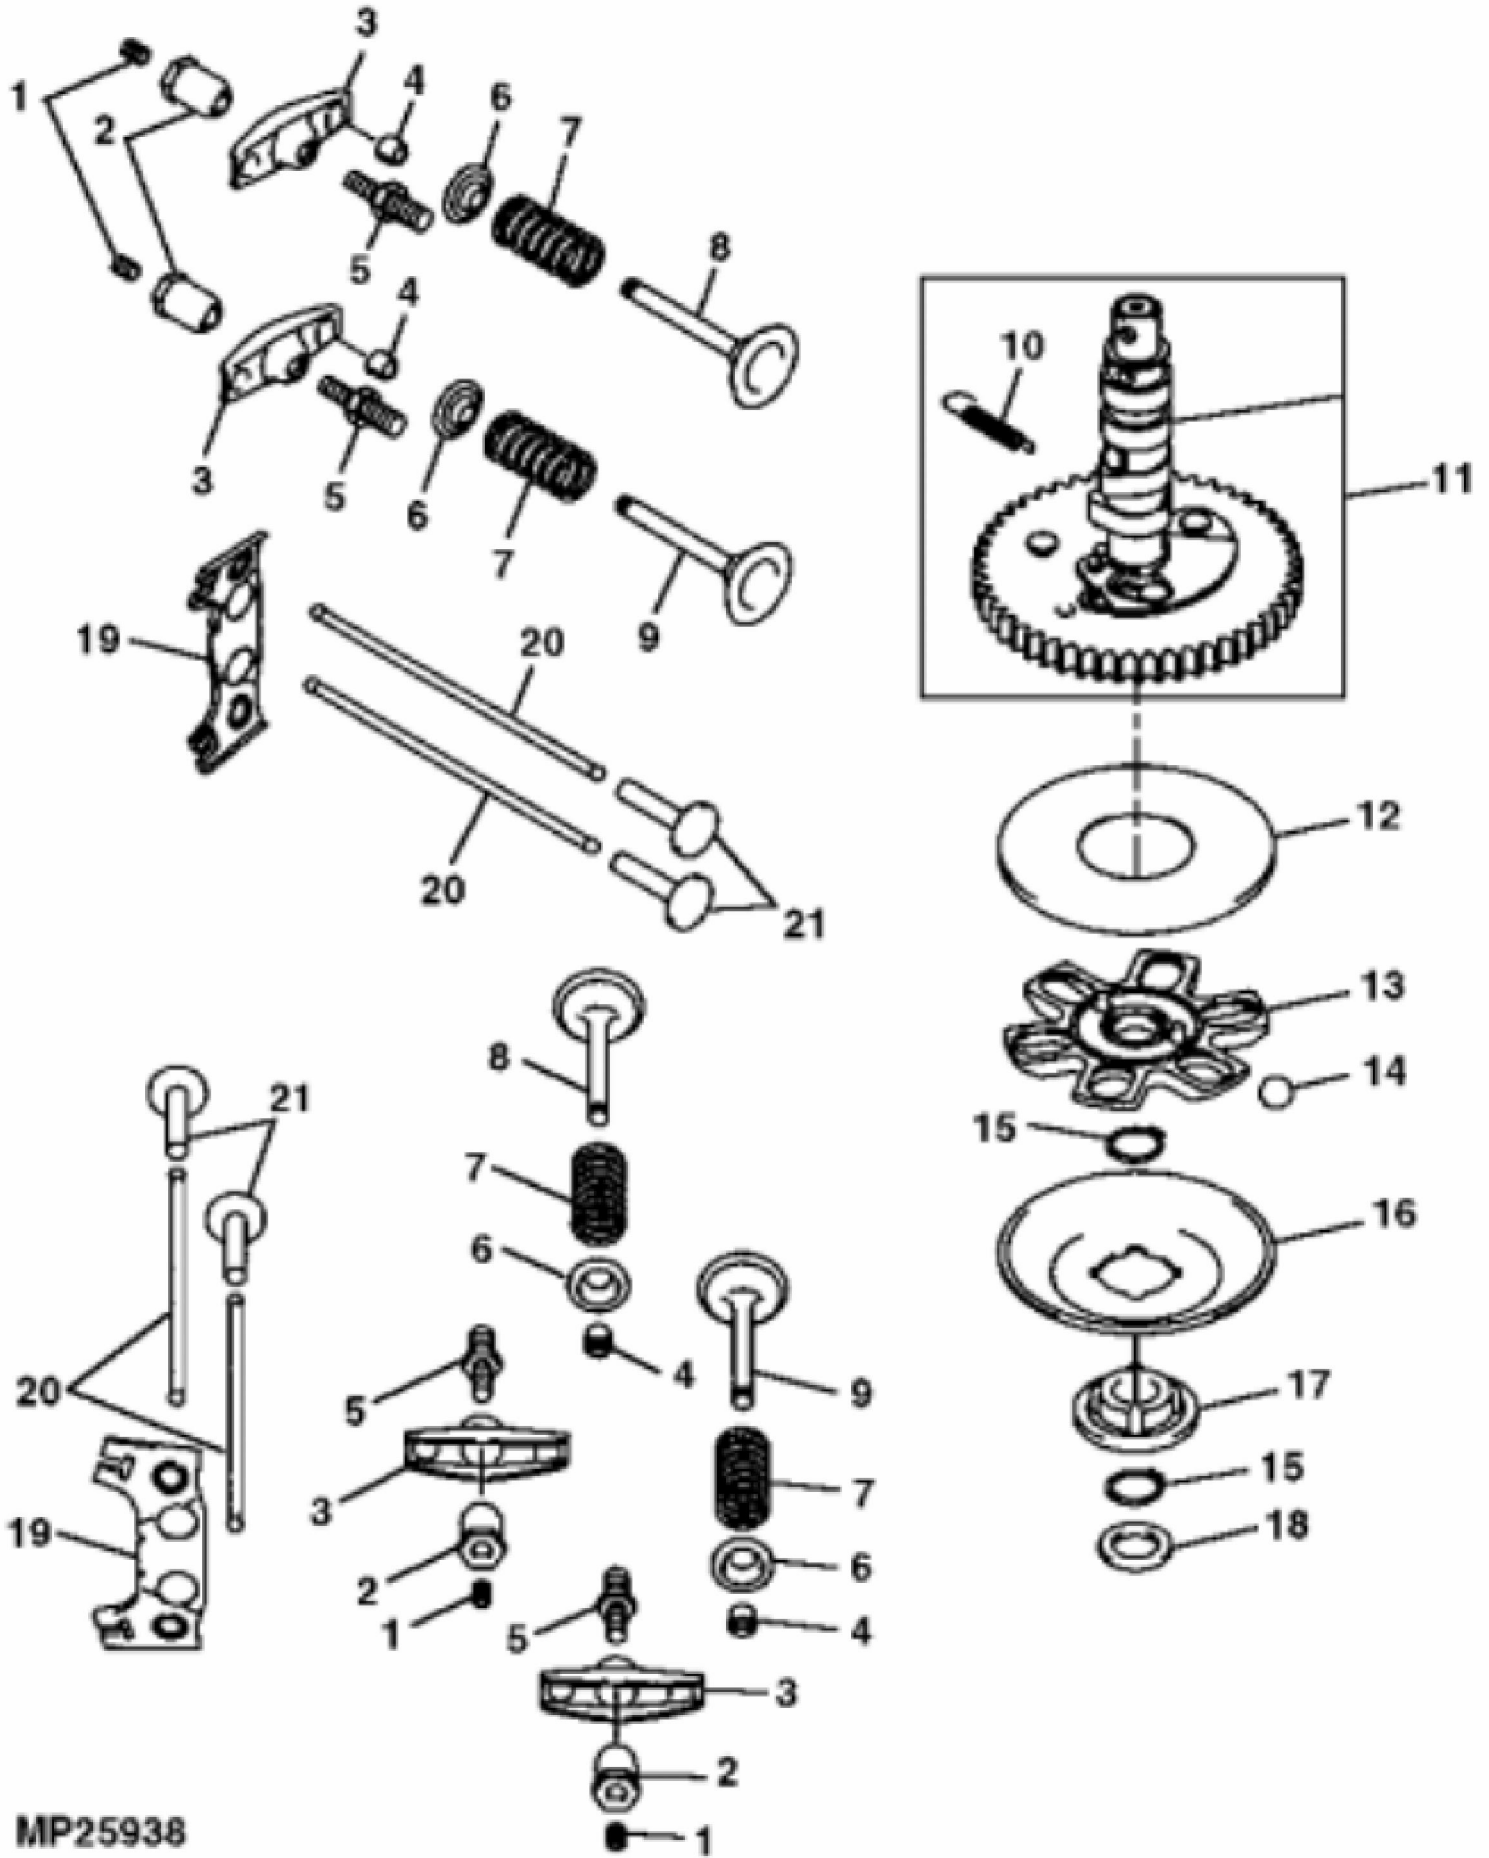

## CYLINDER HEAD AND CRANKCASE

KEY	PART NO.	PART NAME	QTY	REMARKS
1	19M7775	SCREW	4	M6 X 16
2	M144669	COVER	1	NLA; ORDER MIU13921; BREATHER
2	MIU13921	COVER	1	
3	M144670	GASKET	1	NLA; ORDER MIU13922; BREATHER
3	MIU13922	GASKET	1	
4	M138386	FILTER ELEMENT	1	NLA
5	M143308	PLATE	1	NLA
6	M149281	SEAL	1	
7	19M8477	CAP SCREW	4	M6 X 40
8	MIU11950	COVER	2	VALVE, (SUB FOR M144299)
9	M138375	GASKET	2	VALVE COVER
10	MIU11326	BOLT	17	(SUB FOR M138393)
11	M138389	SEAL	4	(SUB FOR M149280)
12	M138394	BOLT	2	NLA; ORDER MIU11322
12	MIU11322	BOLT	2	
13	M151770	CYLINDER HEAD	1	NO. 1, (SUB FOR M144207)
14	M138395	STUD	4	NLA; ORDER MIU11736
14	MIU11736	BOLT	4	NLA; ORDER MIU12726
14	MIU12726	STUD	4	
15	M138388	PIN	6	
16	M153443	ENGINE CYLINDER HEAD GASKET	2	(SUB FOR M149278)
17	M151771	CYLINDER HEAD	1	NO. 2, (SUB FOR M144209)
18	M149282	SEAL	1	
19	M138387	SNAP RING	2	
20	M150448	COVER	1	CRANKCASE
21	M138392	SEAL	1	NLA; ORDER M151774
21	M151774	SEAL	1	
22	M138382	GASKET	1	
23	M147270	PLUG	1	NLA; ORDER MIU14001
23	MIU14001	PLUG	1	
24	M149279	CRANKCASE	1	
25	14M7166	LOCK NUT	4	M8, (ENGINE MOUNTING)
26	19M7897	SCREW	4	M8 X 35, (ENGINE MOUNTING)
27	.....	HOSE	1	OIL DRAIN, (MAKE FROM TY22562)

## PISTON AND CRANKSHAFT

KEY	PART NO.	PART NAME	QTY	REMARKS	
1	AM133164	PISTON RING	2		
2	M138398	SNAP RING	4	(SUB FOR M140233)	
3	M138397	PISTON PIN	2		
4	M149283	PISTON	2		
5	AM133166	CONNECTING ROD	2		
6	M146763	BOLT	2		
7	MIA11163	CRANKSHAFT	1	(SUB FOR AM133165)	