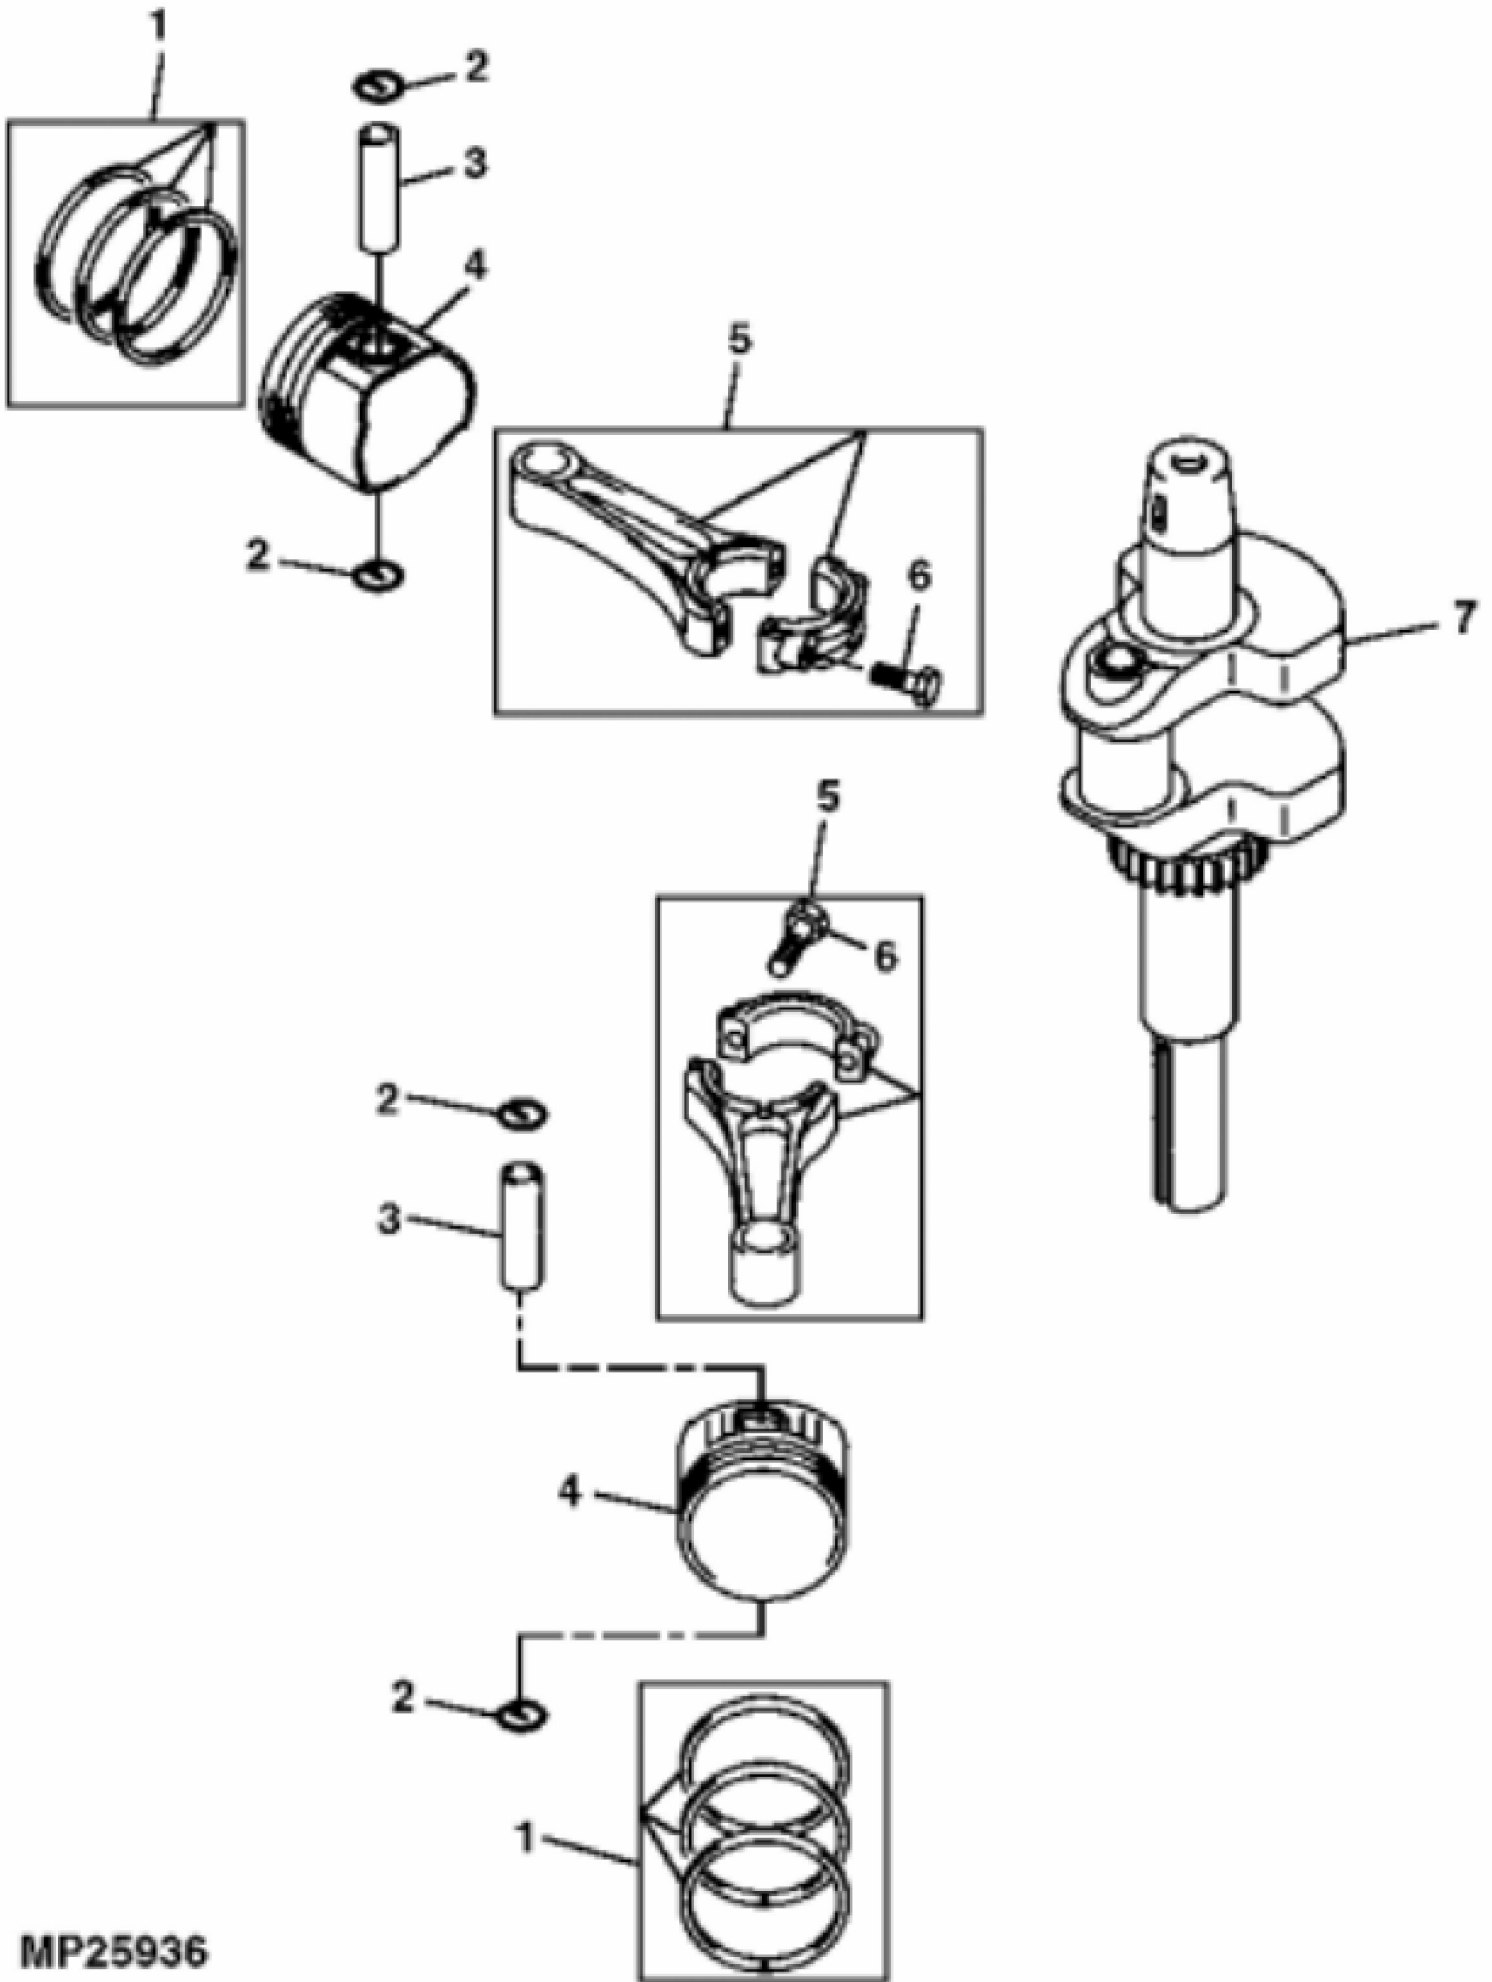

MP25936

PISTON AND CRANKSHAFT

KEY	PART NO.	PART NAME	QTY	REMARKS	
1	AM133164	PISTON RING	2		
2	M138398	SNAP RING	4	(SUB FOR M140233)	
3	M138397	PISTON PIN	2		
4	M149283	PISTON	2		
5	AM133166	CONNECTING ROD	2		
6	M146763	BOLT	2		
7	MIA11163	CRANKSHAFT	1	(SUB FOR AM133165)