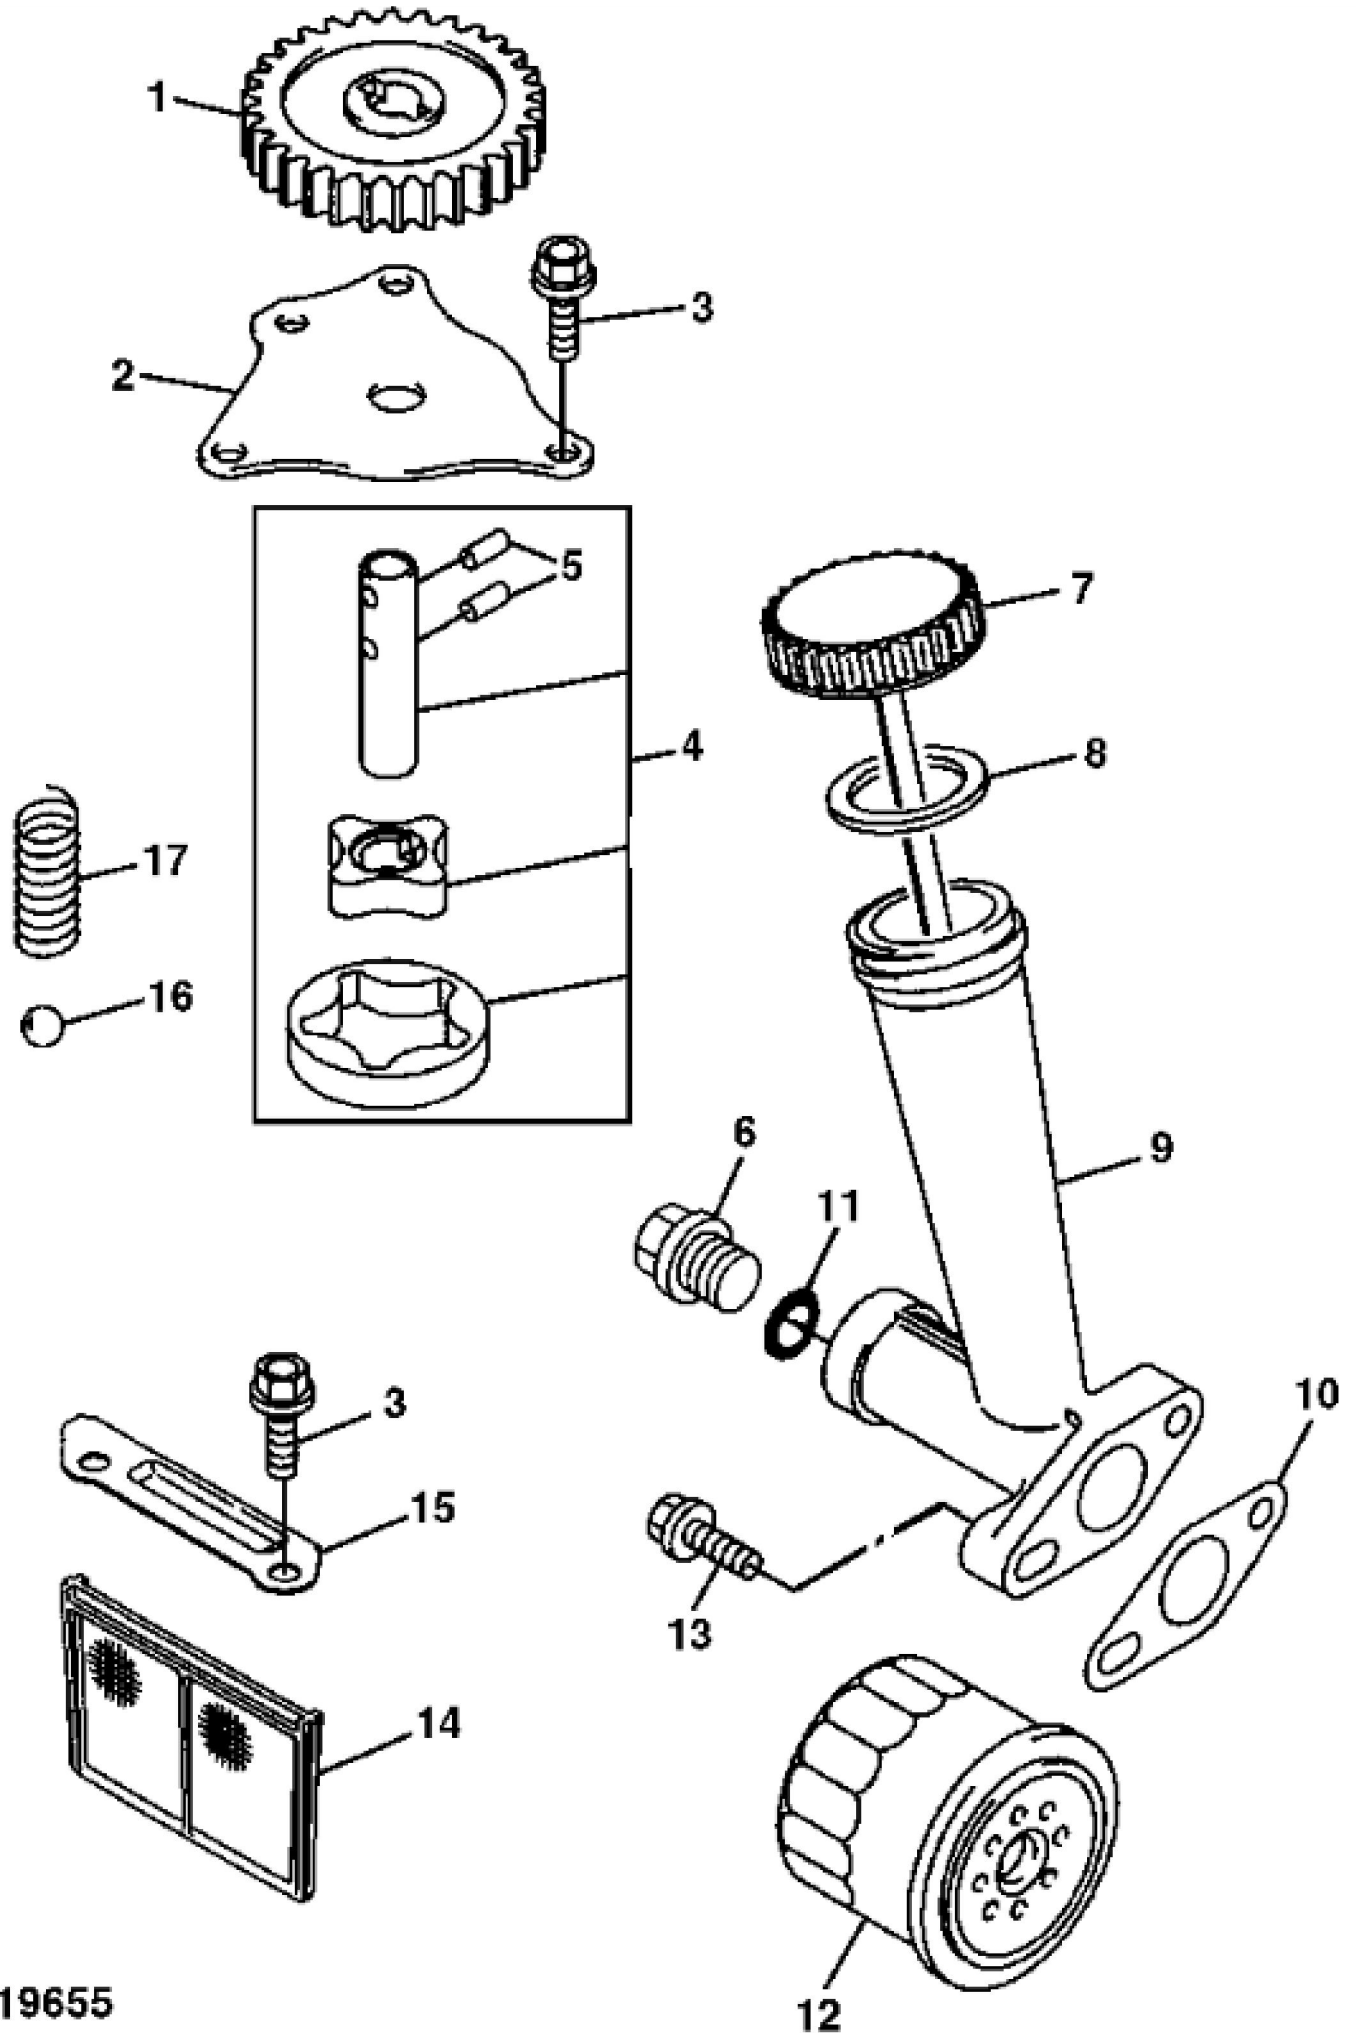

PISTON AND CRANKSHAFT

KEY	PART NO.	PART NAME	QTY	REMARKS
1	M144034	PISTON RING KIT	2	STD
1	M144035	PISTON RING KIT	1	.50 mm, OS
2	M68071	RETAINER	4	
3	AM130773	PISTON REPLACEMENT KIT	2	ORDER M144032, M144034 AND (2) M68071; STD
3	AM130774	PISTON REPLACEMENT KIT	1	.50 mm, ORDER M144033, M144035 AND (2) M68071; OS
4	M96742	PISTON PIN	2	
5	AM133192	CRANKSHAFT	1	
6	M76122	DOWEL PIN	1	
7	M149359	SPUR GEAR	1	
8	AM108963	CONNECTING ROD	2	
9	M149878	BOLT	4	
10	M144032	PISTON	2	ORDER MIU14202; STD
10	MIU14202	PISTON	2	STD
11	M144033	PISTON	1	.50 mm, ORDER MIU14203; OS
11	MIU14203	PISTON	1	.50 mm, OS

MP41186

CAMSHAFT AND VALVES

KEY	PART NO.	PART NAME	QTY	REMARKS	
1	ROCKER ARM SHAFT	2	(NLA)	
2	M76092	NUT	4		
3	M76091	SCREW	4		
4	M140427	RETAINER	4		
5	M140428	RETAINER	4		
6	MIU14200	SPRING	4	SUB FOR M140426	
7	M96757	RETAINER	4		
8	M96760	SEAL	4		
9	M140424	INTAKE VALVE	2		
10	M140425	EXHAUST VALVE	2		
11	AM133191	CAMSHAFT	1		
12	M96755	TAPPET	4		
13	M96756	PUSH ROD	4		
14	M76093	CLIP	2		
15	M76086	ROCKER ARM	2		