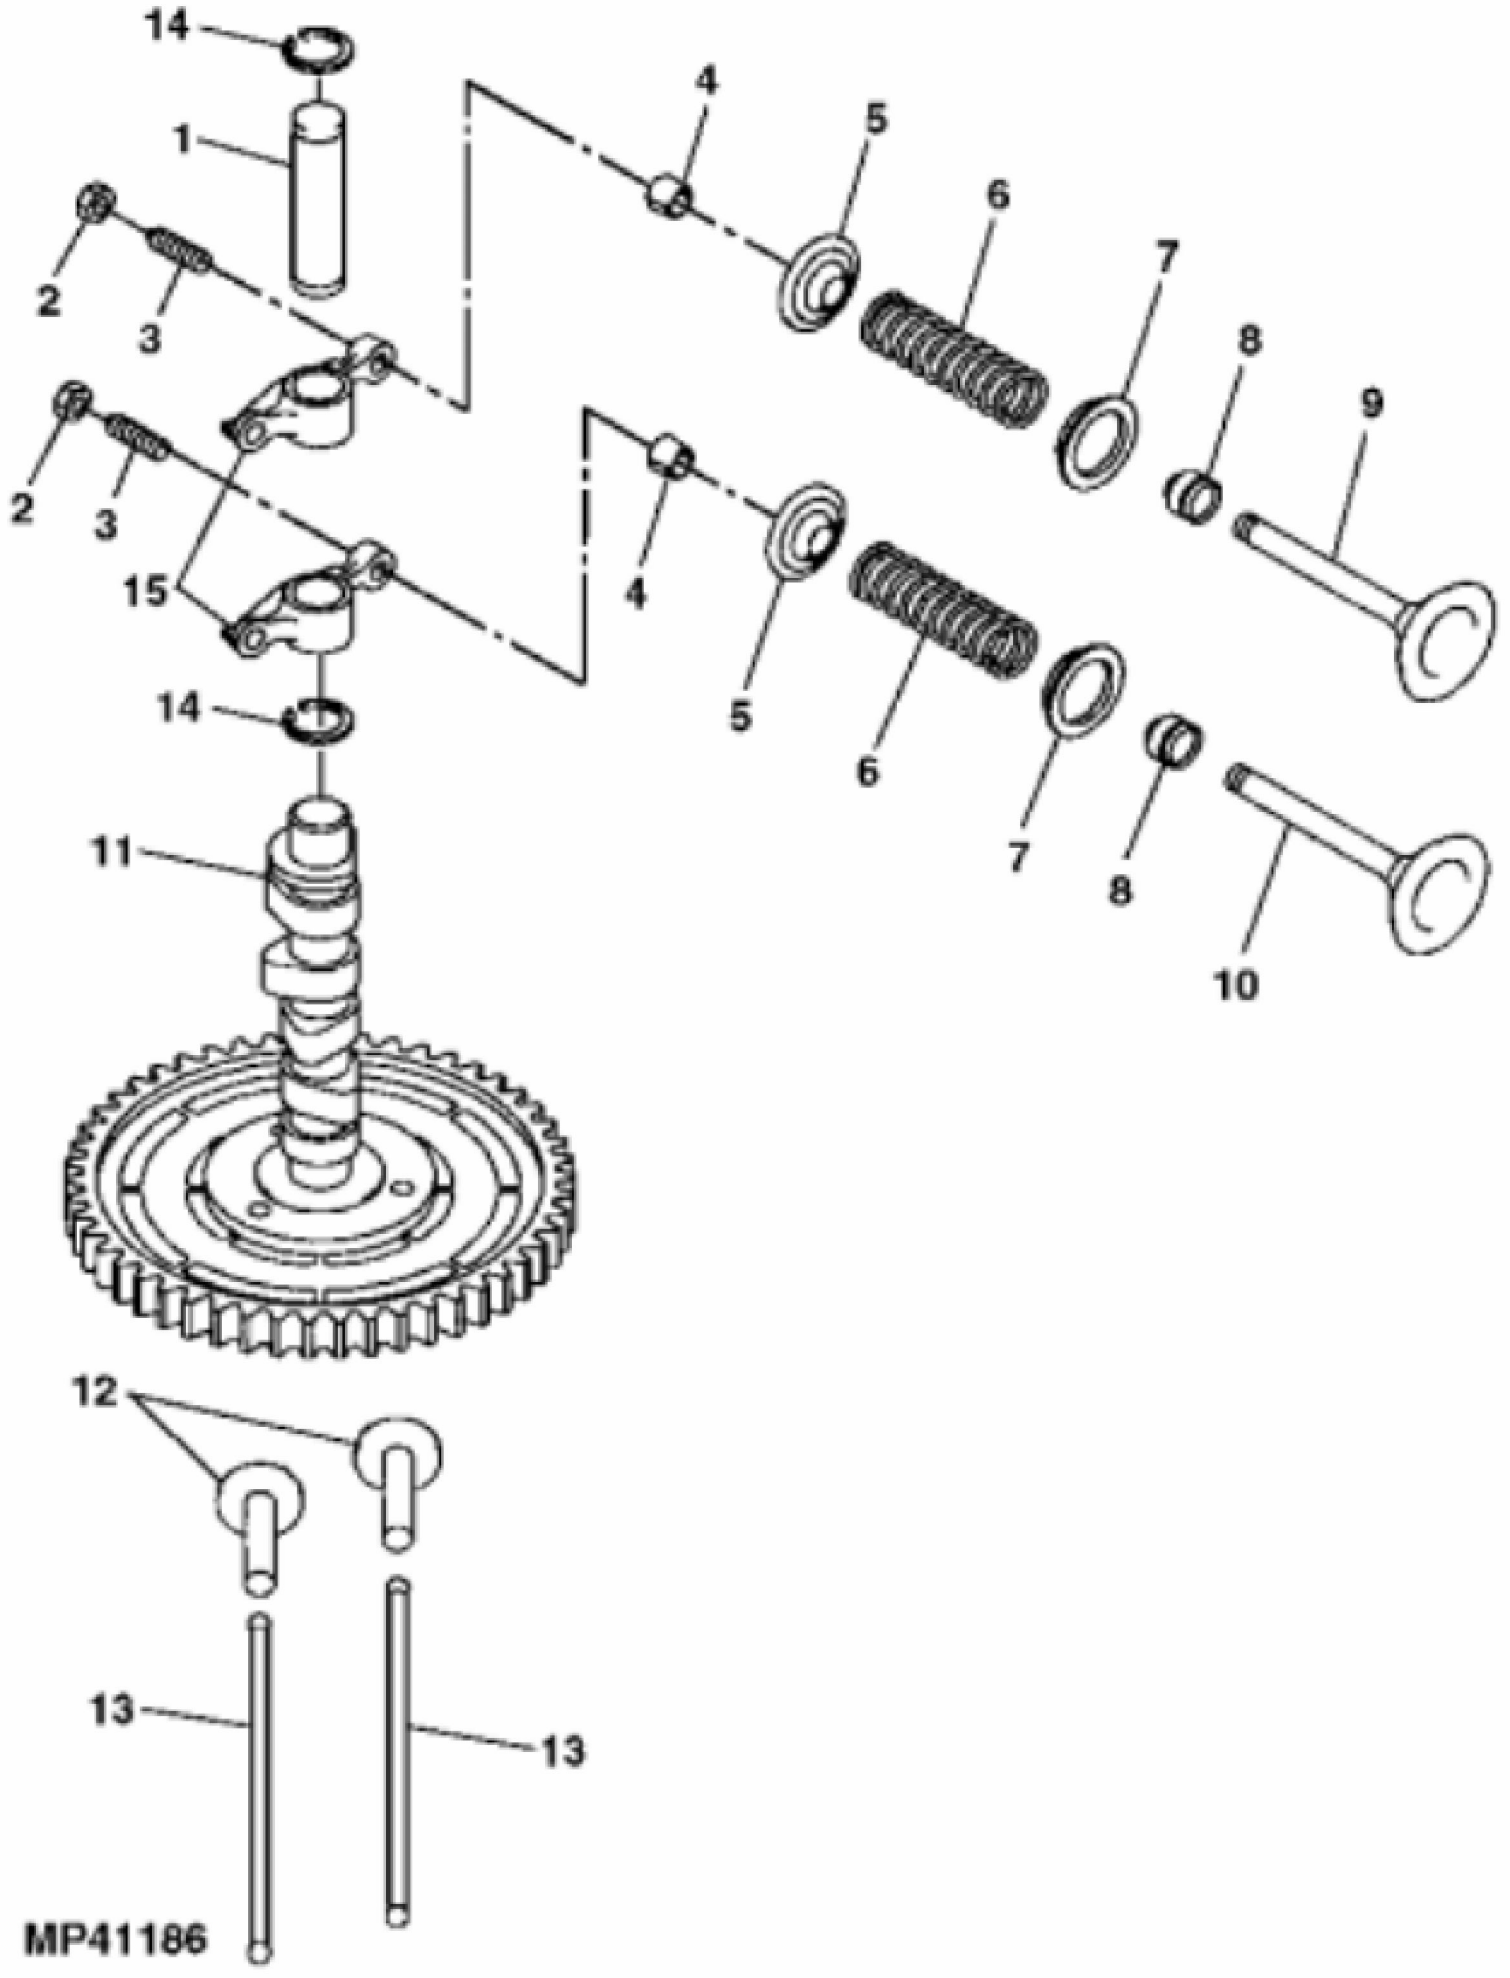

MP23295

CYLINDER HEAD AND CRANKCASE

KEY	PART NO.	PART NAME	QTY	REMARKS
1	19M7865	SCREW	4	M8 X 16, BREATHER COVER
2	M96735	COVER	1	BREATHER
3	M113705	GASKET	1	
4	M96739	SEAL	1	CRANKSHAFT (CRANKCASE)
5	M127431	ADAPTER FITTING	1	
6	AM128348	CRANKCASE	1	
7	M70227	PIN	6	
8	M113706	GASKET	1	
9	MIU11988	BOLT	10	(SUB FOR M118772)
10	M115442	GASKET	2	ROCKER COVER
11	M76073	BUSHING	8	
12	19M7863	SCREW	8	M6 X 25
13	M96733	VALVE COVER	2	
14	M140423	CYLINDER HEAD	1	LH
15	M96727	ENGINE CYLINDER HEAD GASKET	2	
16	M131852	STUD	4	
17	PT13921	SEAL	1	CRANKSHAFT (CRANKCASE COVER)
18	19M8318	BOLT	6	
19	M139369	COVER	1	
20	M118832	TUBE	1	
21	M88987	SEAL	1	GOVERNOR SHAFT
22	M77734	CLAMP	2	
23	M140422	CYLINDER HEAD	1	RH
24	AM108956	VALVE KIT	1	VALVE
25	M95848	SCREW	2	
26	PLATE	1	
27	VALVE	1	
28	19M7798	BOLT	1	(LEFT REAR ENGINE MOUNT)
28	19M7866	BOLT	3	(ENGINE MOUNTING)
29	14M7298	FLANGE NUT	4	M8, (ENGINE MOUNTING)
..	AM130772	SHORT BLOCK ASSEMBLY	1	
..	AM133190	GASOLINE ENGINE	1	(MARKED FD501V-DS04) (SUB AM130772)
..	AM135051	GASOLINE ENGINE	1	(MARKED FD501V-ES04) (SUB AM130772)

MP41186

CAMSHAFT AND VALVES

KEY	PART NO.	PART NAME	QTY	REMARKS	
1	ROCKER ARM SHAFT	2	(NLA)	
2	M76092	NUT	4		
3	M76091	SCREW	4		
4	M140427	RETAINER	4		
5	M140428	RETAINER	4		
6	MIU14200	SPRING	4	SUB FOR M140426	
7	M96757	RETAINER	4		
8	M96760	SEAL	4		
9	M140424	INTAKE VALVE	2		
10	M140425	EXHAUST VALVE	2		
11	AM133191	CAMSHAFT	1		
12	M96755	TAPPET	4		
13	M96756	PUSH ROD	4		
14	M76093	CLIP	2		
15	M76086	ROCKER ARM	2		