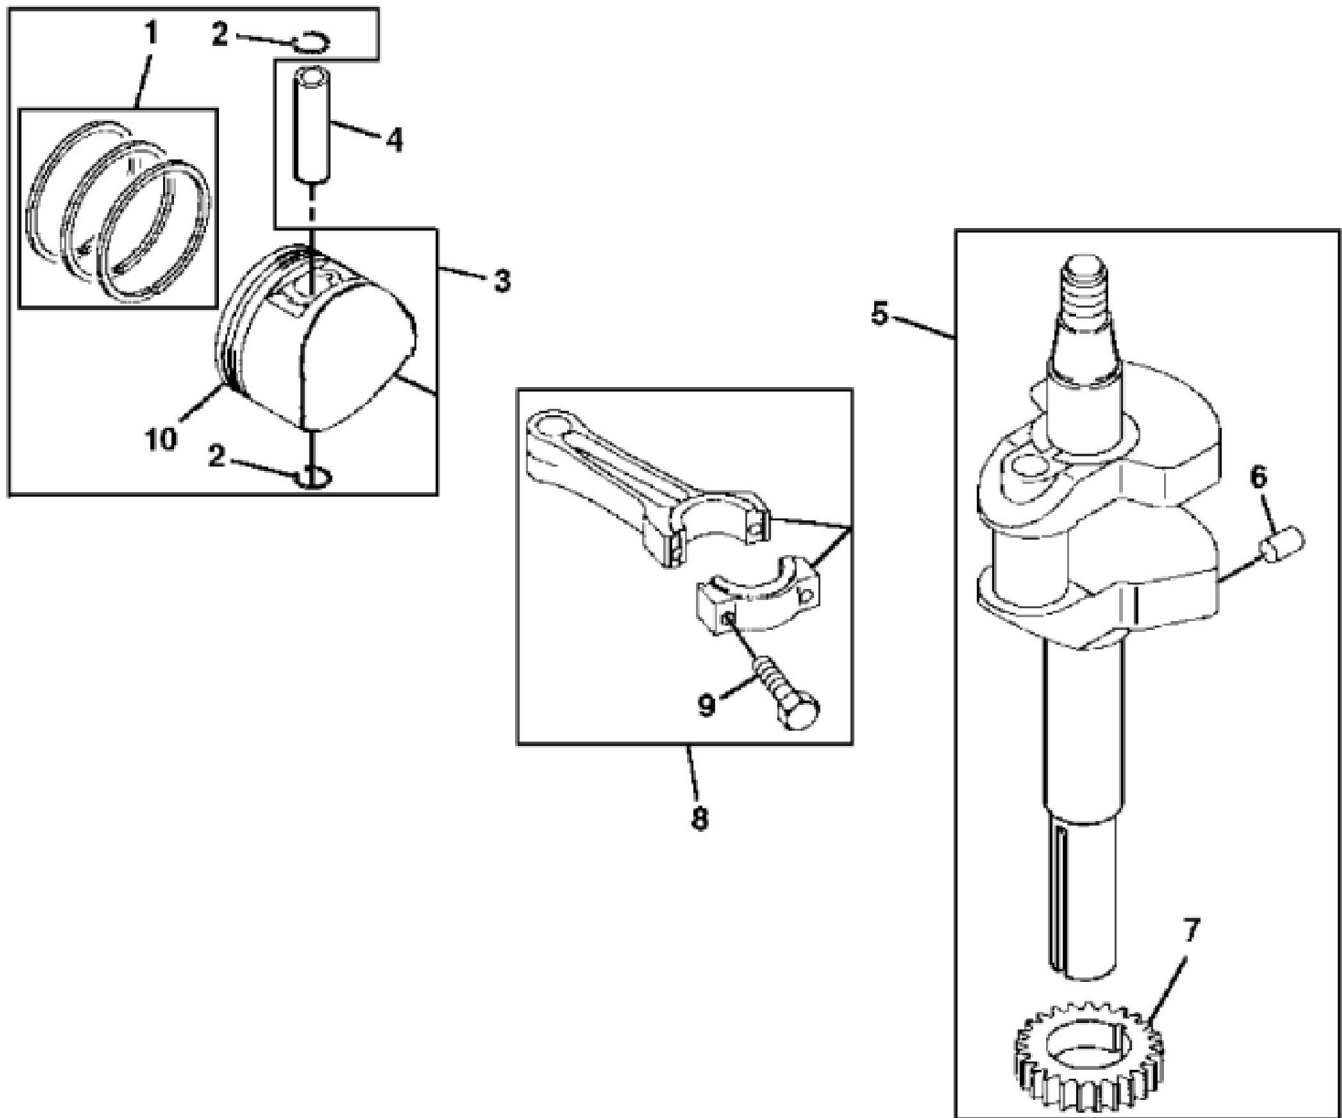

MP23295

CYLINDER HEAD AND CRANKCASE

KEY	PART NO.	PART NAME	QTY	REMARKS
1	19M7865	SCREW	4	M8 X 16, BREATHER COVER
2	M96735	COVER	1	BREATHER
3	M113705	GASKET	1	
4	M96739	SEAL	1	CRANKSHAFT (CRANKCASE)
5	M127431	ADAPTER FITTING	1	
6	AM128348	CRANKCASE	1	
7	M70227	PIN	6	
8	M113706	GASKET	1	
9	MIU11988	BOLT	10	(SUB FOR M118772)
10	M115442	GASKET	2	ROCKER COVER
11	M76073	BUSHING	8	
12	19M7863	SCREW	8	M6 X 25
13	M96733	VALVE COVER	2	
14	M140423	CYLINDER HEAD	1	LH
15	M96727	ENGINE CYLINDER HEAD GASKET	2	
16	M131852	STUD	4	
17	PT13921	SEAL	1	CRANKSHAFT (CRANKCASE COVER)
18	19M8318	BOLT	6	
19	M139369	COVER	1	
20	M118832	TUBE	1	
21	M88987	SEAL	1	GOVERNOR SHAFT
22	M77734	CLAMP	2	
23	M140422	CYLINDER HEAD	1	RH
24	AM108956	VALVE KIT	1	VALVE
25	M95848	SCREW	2	
26	PLATE	1	
27	VALVE	1	
28	19M7798	BOLT	1	(LEFT REAR ENGINE MOUNT)
28	19M7866	BOLT	3	(ENGINE MOUNTING)
29	14M7298	FLANGE NUT	4	M8, (ENGINE MOUNTING)
..	AM130772	SHORT BLOCK ASSEMBLY	1	
..	AM133190	GASOLINE ENGINE	1	(MARKED FD501V-DS04) (SUB AM130772)
..	AM135051	GASOLINE ENGINE	1	(MARKED FD501V-ES04) (SUB AM130772)

MP41186

CAMSHAFT AND VALVES

KEY	PART NO.	PART NAME	QTY	REMARKS	
1	ROCKER ARM SHAFT	2	(NLA)	
2	M76092	NUT	4		
3	M76091	SCREW	4		
4	M140427	RETAINER	4		
5	M140428	RETAINER	4		
6	MIU14200	SPRING	4	SUB FOR M140426	
7	M96757	RETAINER	4		
8	M96760	SEAL	4		
9	M140424	INTAKE VALVE	2		
10	M140425	EXHAUST VALVE	2		
11	AM133191	CAMSHAFT	1		
12	M96755	TAPPET	4		
13	M96756	PUSH ROD	4		
14	M76093	CLIP	2		
15	M76086	ROCKER ARM	2		