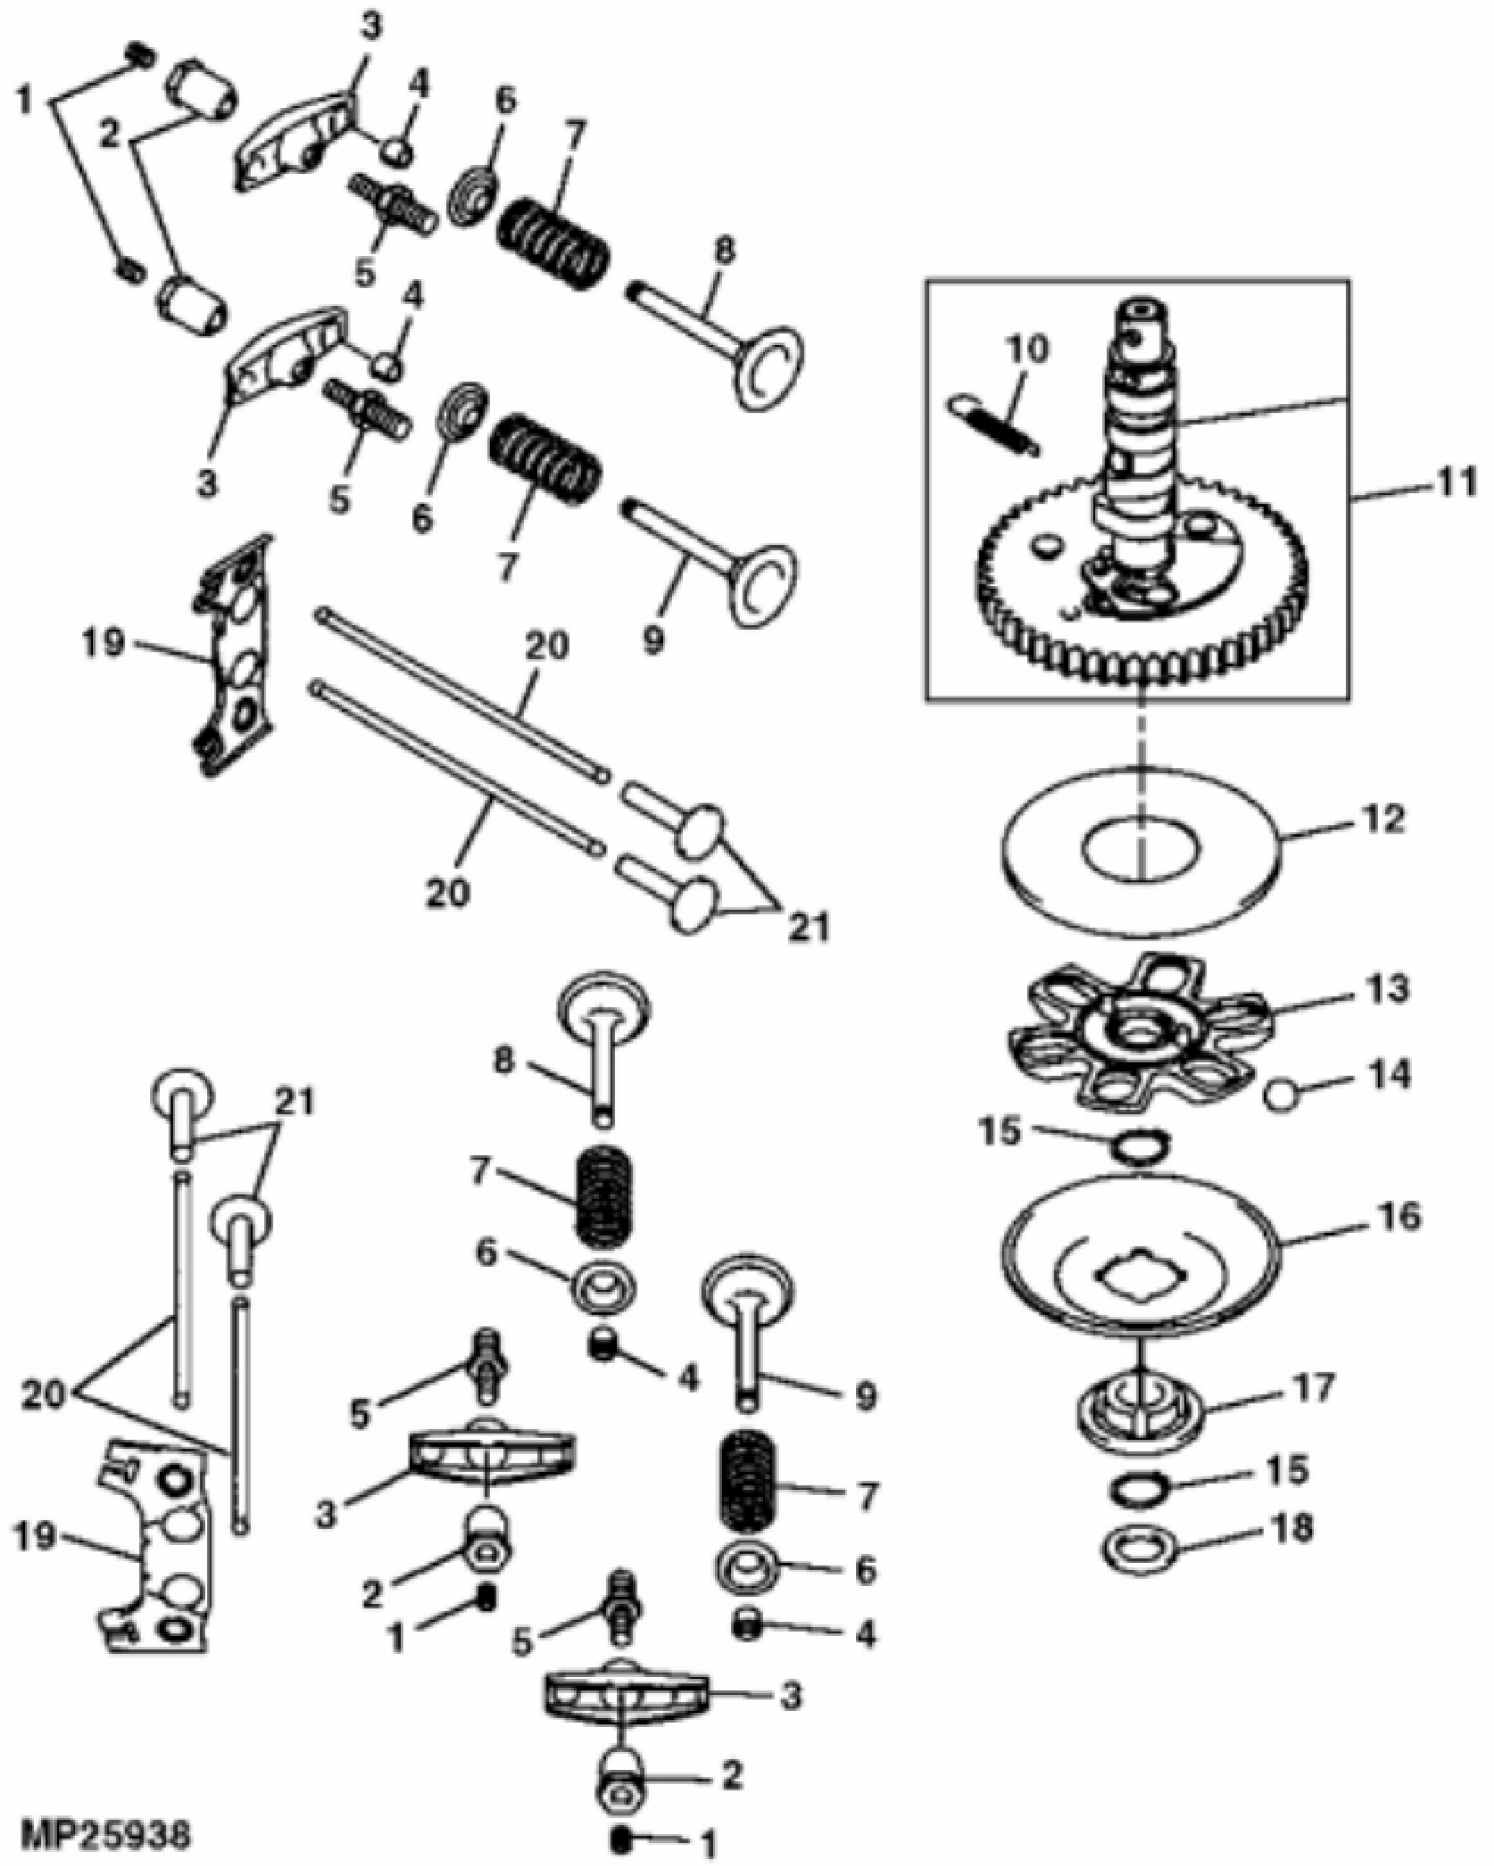

MP30542

KEY	PART NO.	PART NAME	QTY	REMARKS
1	19M7775	SCREW	4	M6 X 16
2	M144669	COVER	1	NLA; ORDER MIU13921; BREATHER
2	MIU13921	COVER	1	
3	M144670	GASKET	1	NLA; ORDER MIU13922; BREATHER
3	MIU13922	GASKET	1	
4	M138386	FILTER ELEMENT	1	NLA
5	M143308	PLATE	1	NLA
6	M149281	SEAL	1	
7	19M8477	CAP SCREW	4	M6 X 40
8	MIU11950	COVER	2	VALVE, (SUB FOR M144299)
9	M138375	GASKET	2	VALVE COVER
10	MIU11326	BOLT	17	(SUB FOR M138393)
11	M138389	SEAL	4	(SUB FOR M149280)
12	M138394	BOLT	2	NLA; ORDER MIU11322
12	MIU11322	BOLT	2	
13	M151770	CYLINDER HEAD	1	NO. 1, (SUB FOR M144207)
14	M138395	STUD	4	NLA; ORDER MIU11736
14	MIU11736	BOLT	4	NLA; ORDER MIU12726
14	MIU12726	STUD	4	
15	M138388	PIN	6	
16	M153443	ENGINE CYLINDER HEAD GASKET	2	(SUB FOR M149278)
17	M151771	CYLINDER HEAD	1	NO. 2, (SUB FOR M144209)
18	M149282	SEAL	1	
19	M138387	SNAP RING	2	
20	M150448	COVER	1	CRANKCASE
21	M138392	SEAL	1	NLA; ORDER M151774
21	M151774	SEAL	1	
22	M138382	GASKET	1	
23	M147270	PLUG	1	NLA; ORDER MIU14001
23	MIU14001	PLUG	1	
24	M149279	CRANKCASE	1	
25	14M7166	LOCK NUT	4	M8, (ENGINE MOUNTING)
26	19M7897	SCREW	4	M8 X 35, (ENGINE MOUNTING)
27	HOSE	1	OIL DRAIN, (MAKE FROM TY22562)
..	AM133230	SHORT BLOCK ASSEMBLY	1	

KEY	PART NO.	PART NAME	QTY	REMARKS	
..	AM132822	GASOLINE ENGINE	1	(MARKED FH580V-AS04) (SUB AM133230)	
..	AM135270	GASOLINE ENGINE	1	(MARKED FH580V-BS04) (MEETS EU EMISSION REGULATION) (SUB AM133230)	

MP25936

KEY	PART NO.	PART NAME	QTY	REMARKS	
1	AM133164	PISTON RING	2		
2	M138398	SNAP RING	4	(SUB FOR M140233)	
3	M138397	PISTON PIN	2		
4	M149283	PISTON	2		
5	AM133166	CONNECTING ROD	2		
6	M146763	BOLT	2		
7	MIA11163	CRANKSHAFT	1	(SUB FOR AM133165)	