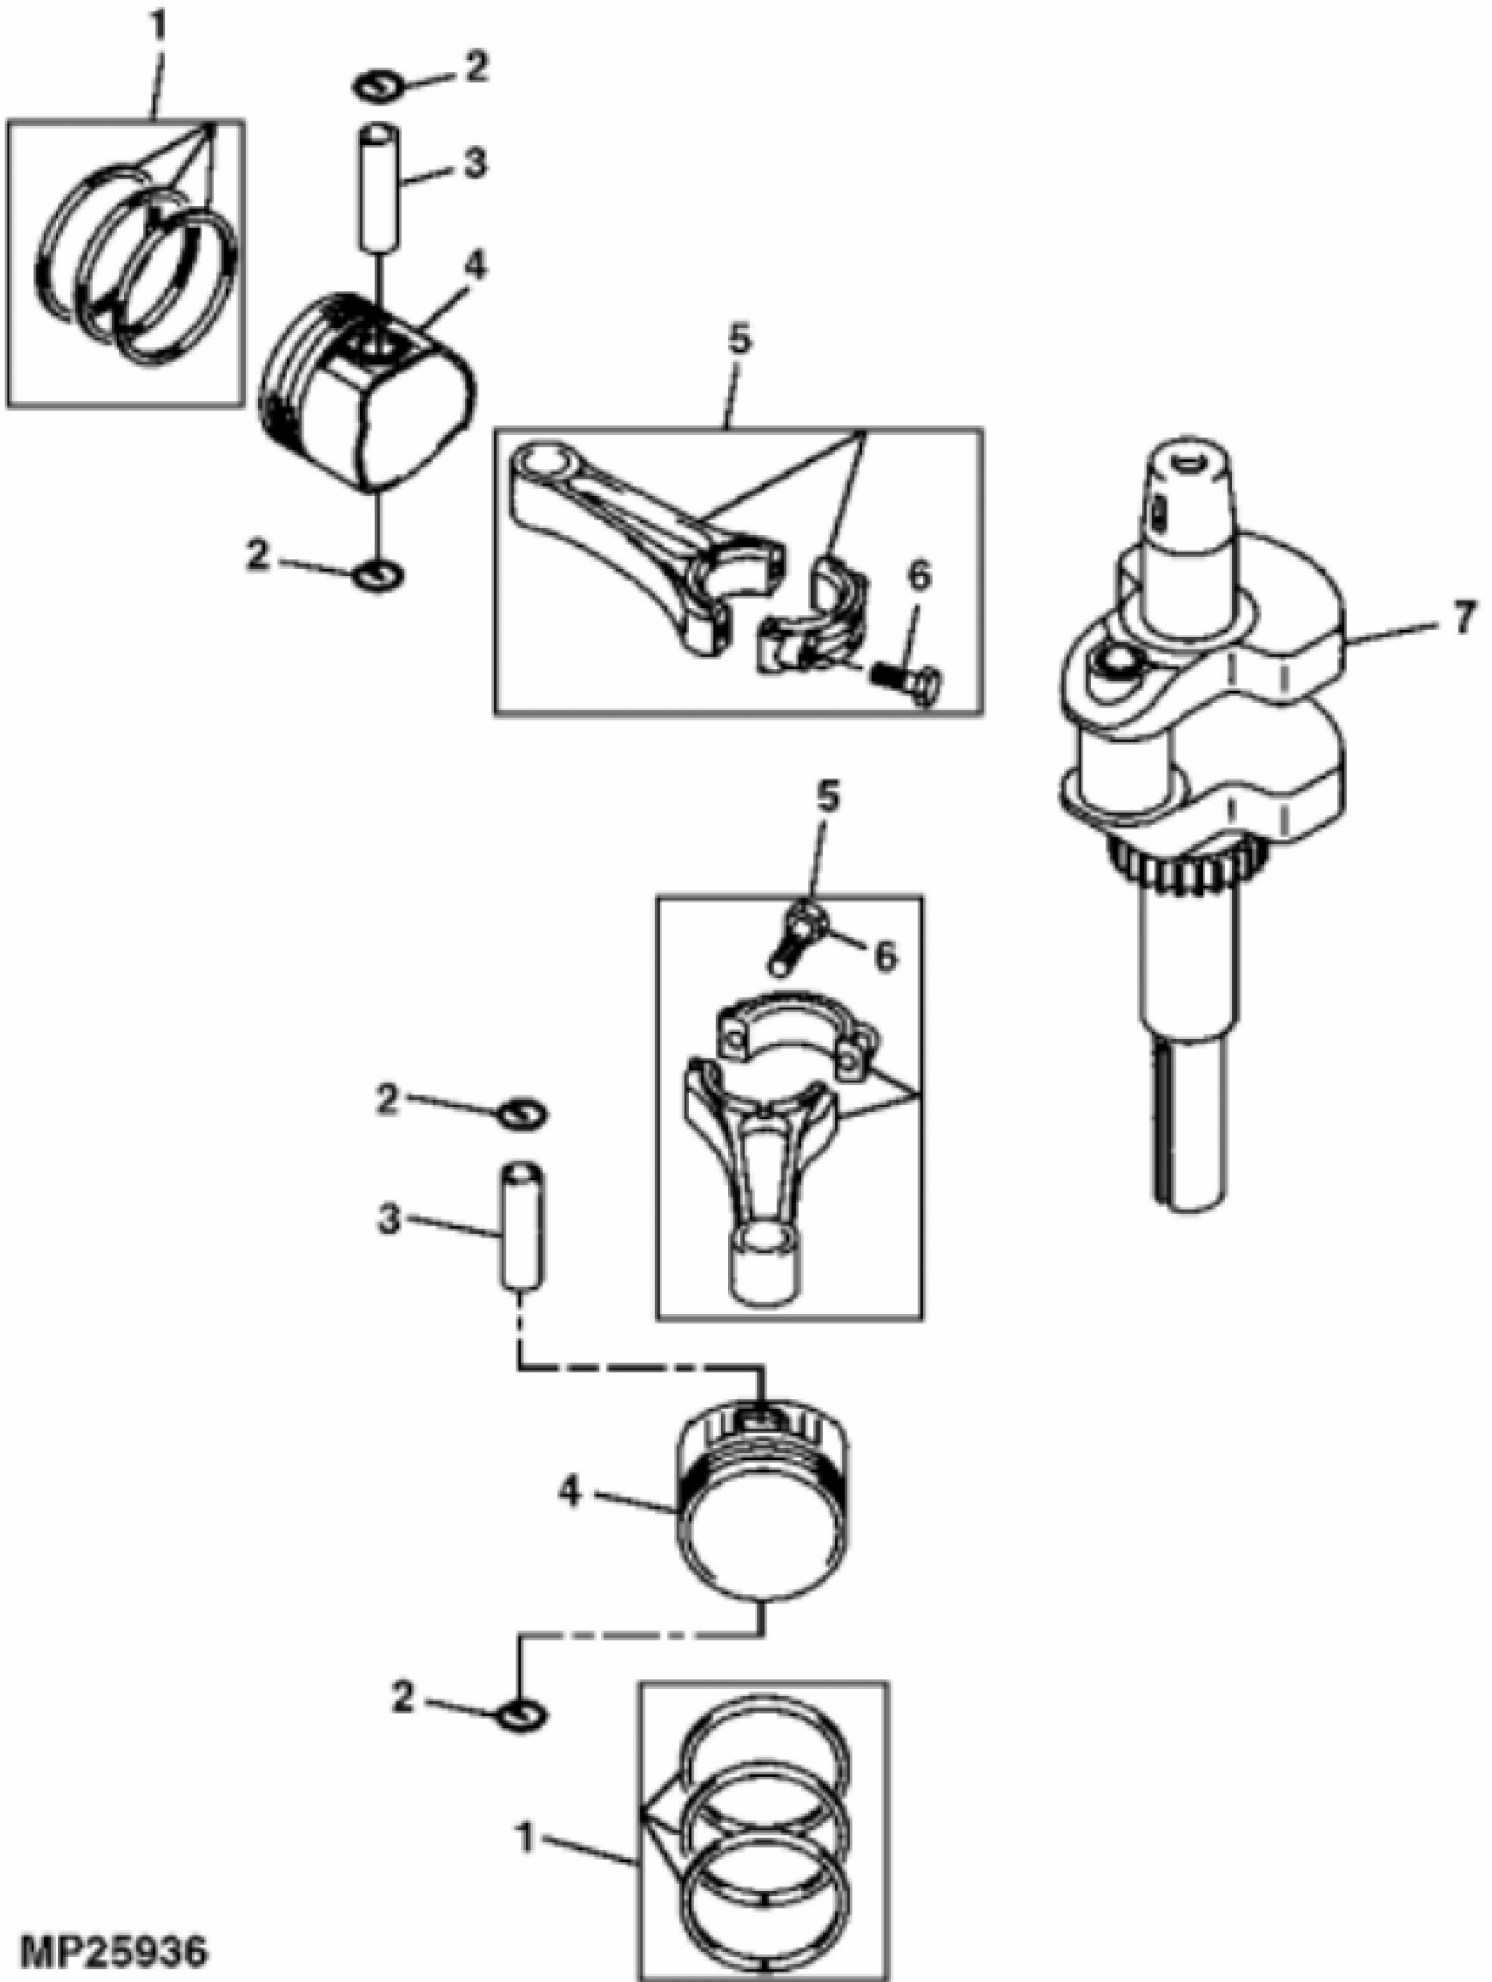

MP30542

KEY	PART NO.	PART NAME	QTY	REMARKS
1	19M7775	SCREW	4	M6 X 16
2	M144669	COVER	1	NLA; ORDER MIU13921; BREATHER
2	MIU13921	COVER	1	
3	M144670	GASKET	1	NLA; ORDER MIU13922; BREATHER
3	MIU13922	GASKET	1	
4	M138386	FILTER ELEMENT	1	NLA
5	M143308	PLATE	1	NLA
6	M149281	SEAL	1	
7	19M8477	CAP SCREW	4	M6 X 40
8	MIU11950	COVER	2	VALVE, (SUB FOR M144299)
9	M138375	GASKET	2	VALVE COVER
10	MIU11326	BOLT	17	(SUB FOR M138393)
11	M138389	SEAL	4	(SUB FOR M149280)
12	M138394	BOLT	2	NLA; ORDER MIU11322
12	MIU11322	BOLT	2	
13	M151770	CYLINDER HEAD	1	NO. 1, (SUB FOR M144207)
14	M138395	STUD	4	NLA; ORDER MIU11736
14	MIU11736	BOLT	4	NLA; ORDER MIU12726
14	MIU12726	STUD	4	
15	M138388	PIN	6	
16	M153443	ENGINE CYLINDER HEAD GASKET	2	(SUB FOR M149278)
17	M151771	CYLINDER HEAD	1	NO. 2, (SUB FOR M144209)
18	M149282	SEAL	1	
19	M138387	SNAP RING	2	
20	M150448	COVER	1	CRANKCASE
21	M138392	SEAL	1	NLA; ORDER M151774
21	M151774	SEAL	1	
22	M138382	GASKET	1	
23	M147270	PLUG	1	NLA; ORDER MIU14001
23	MIU14001	PLUG	1	
24	M149279	CRANKCASE	1	
25	14M7166	LOCK NUT	4	M8, (ENGINE MOUNTING)
26	19M7897	SCREW	4	M8 X 35, (ENGINE MOUNTING)
27	HOSE	1	OIL DRAIN, (MAKE FROM TY22562)
..	AM133230	SHORT BLOCK ASSEMBLY	1	

KEY	PART NO.	PART NAME	QTY	REMARKS	
..	AM132822	GASOLINE ENGINE	1	(MARKED FH580V-AS04) (SUB AM133230)	
..	AM135270	GASOLINE ENGINE	1	(MARKED FH580V-BS04) (MEETS EU EMISSION REGULATION) (SUB AM133230)	

MP25936

KEY	PART NO.	PART NAME	QTY	REMARKS	
1	AM133164	PISTON RING	2		
2	M138398	SNAP RING	4	(SUB FOR M140233)	
3	M138397	PISTON PIN	2		
4	M149283	PISTON	2		
5	AM133166	CONNECTING ROD	2		
6	M146763	BOLT	2		
7	MIA11163	CRANKSHAFT	1	(SUB FOR AM133165)	