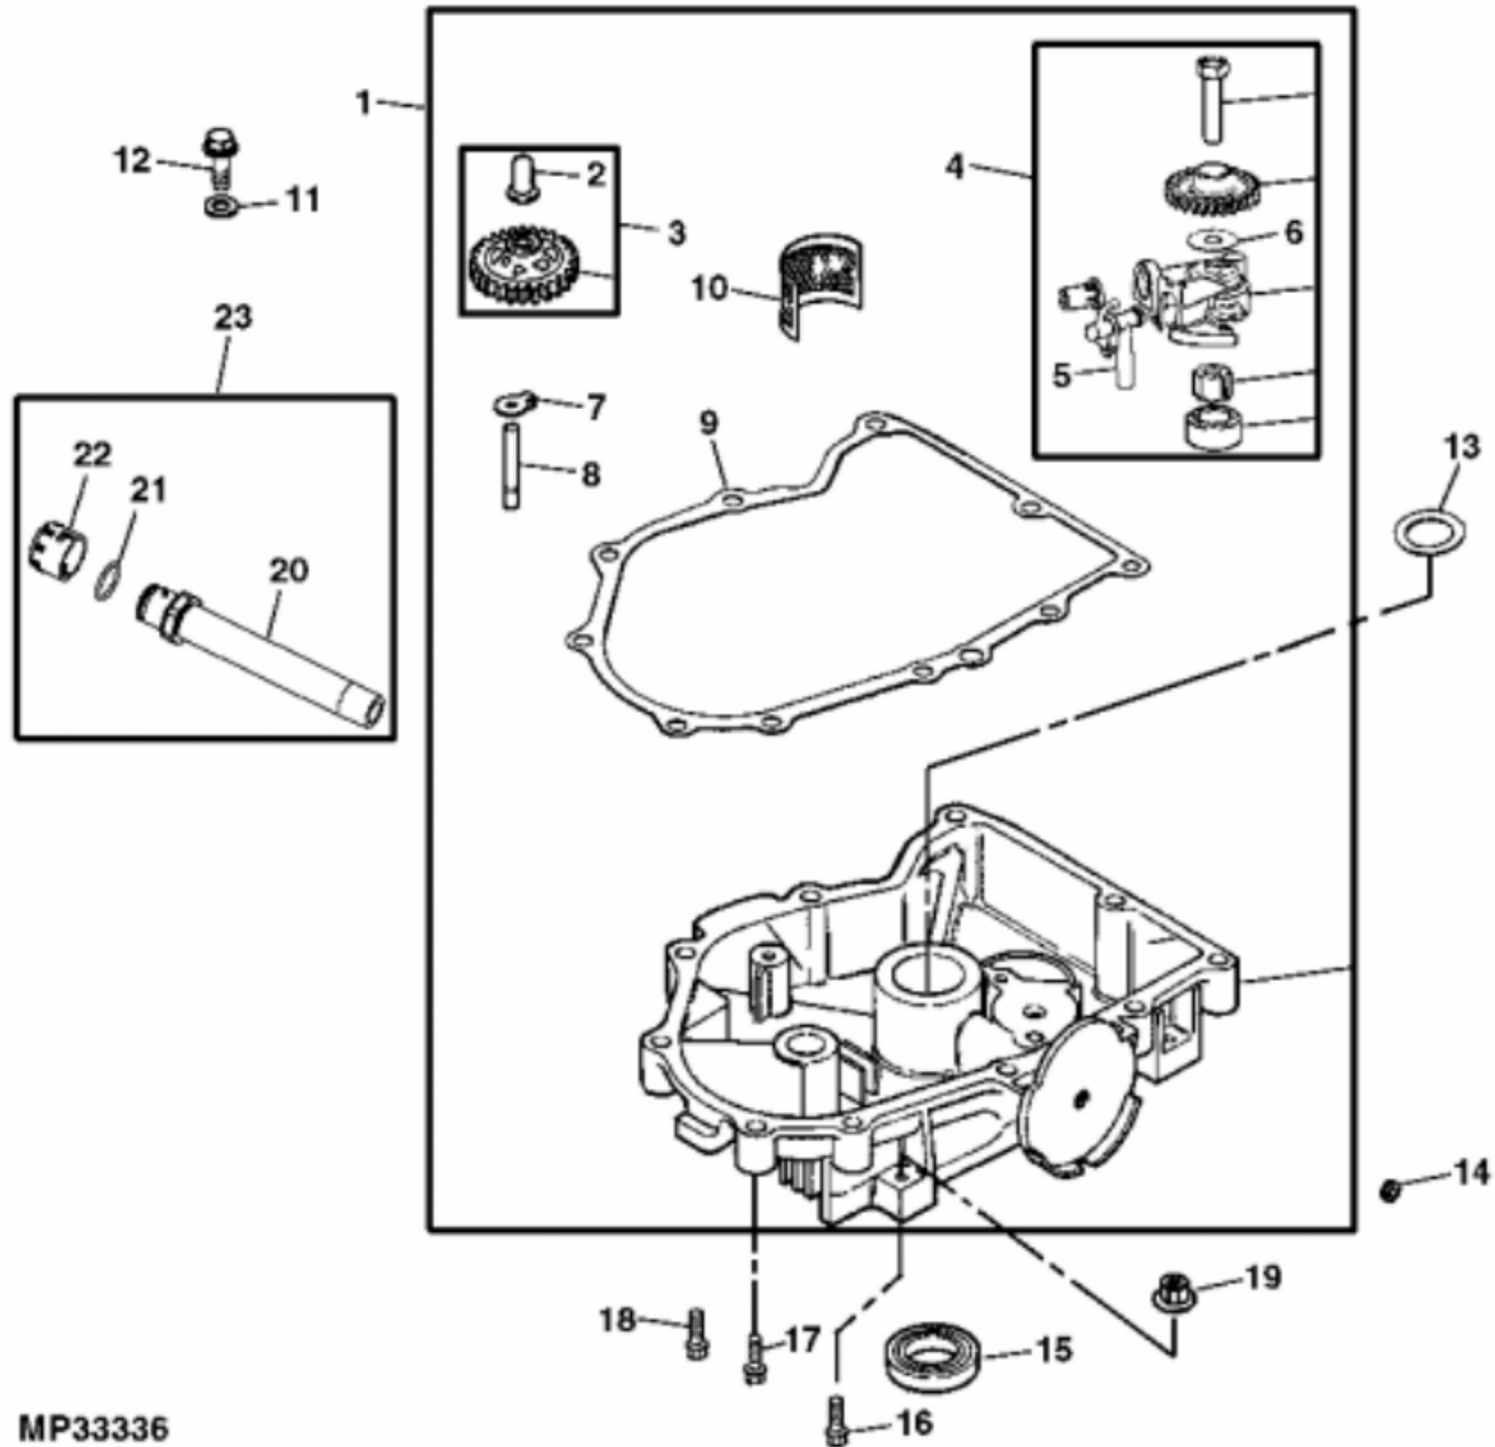

MP29399

KEY	PART NO.	PART NAME	QTY	REMARKS
1	M148338	GROMMET	1	
1	MIU13209	GROMMET	1	USE WITH MIA12725
2	M132402	SCREW	4	(USE WITH BROWN VALVE COVER O-RING)
2	M132350	SCREW	4	(USE WITH BLACK VALVE COVER O-RING)
3	M151853	O-RING	1	(BROWN) (USE WITH M132402)
3	M149188	O-RING	1	(BLACK) (USE WITH M132350)
4	AM134352	VALVE COVER	1	(WITH BREATHER) (RH CYLINDER ONLY)
5	AM130711	CYLINDER HEAD	1	(RH)
6	AM107043	RETAINER	4	
7	M92203	CAP	4	
8	M132352	SPRING	4	
9	M43123	RETAINER	4	
10	M146775	SEAL	2	
11	M132353	INTAKE VALVE	2	(STD)
11	M132354	INTAKE VALVE	2	.25 MM (.010") OS
12	M132355	EXHAUST VALVE	2	(STD)
12	M132356	EXHAUST VALVE	2	.25 MM (.010") OS
13	MIU12491	GASKET	1	(SUB FOR M150647)
14	M148331	COVER	1	
15	AM126260	KIT	1	BREATHER, (INCLUDES 15H558)
16	37M7131	SCREW	4	M6 X 20
17	MIU13278	VALVE LIFTER	4	SUB FOR M137271 or MIU11034 or MIU12989
18	M132357	PUSH ROD	4	(A)
19	AM134351	ENGINE CYLINDER HEAD GASKET	2	NLA; ORDER (2) MIU13276
19	MIU13276	ENGINE CYLINDER HEAD GASKET	2	
20	AM130710	CYLINDER HEAD	1	(LH)
21	M131133	ROCKER ARM	4	(A)
22	MIU11263	PIVOT	4	(A) (SUB FOR M132359)
23	19M8290	SCREW	4	M6 X 35
24	AM134290	VALVE COVER	1	(LH)
25	M132363	STRAP	1	NLA; ORDER MIU12948
25	MIU12948	STRAP	1	
26	M143942	STUD	8	
27	M143943	WASHER	8	
28	M143944	NUT	8	

KEY	PART NO.	PART NAME	QTY	REMARKS
20	AM126257	DIPSTICK	1	
21	AM124450	FILLER CAP	1	
22	M148124	O-RING	1	
23	M143941	RING	1	RETAINER
24	M143936	WASHER	1	
25	M143970	SEAL	1	
26	M143939	WASHER	1	
27	M148328	SHAFT	1	GOVERNOR CROSS
28	PLUG	1	
29	MIA11970	CRANKSHAFT	1	(SUB FOR AM128620)
..	AM133231	ENGINE	1	(MARKED CV730-0020)
..	AM134354	SHORT BLOCK ASSEMBLY	1	
..	AM117019	GEAR KIT	1	NLA