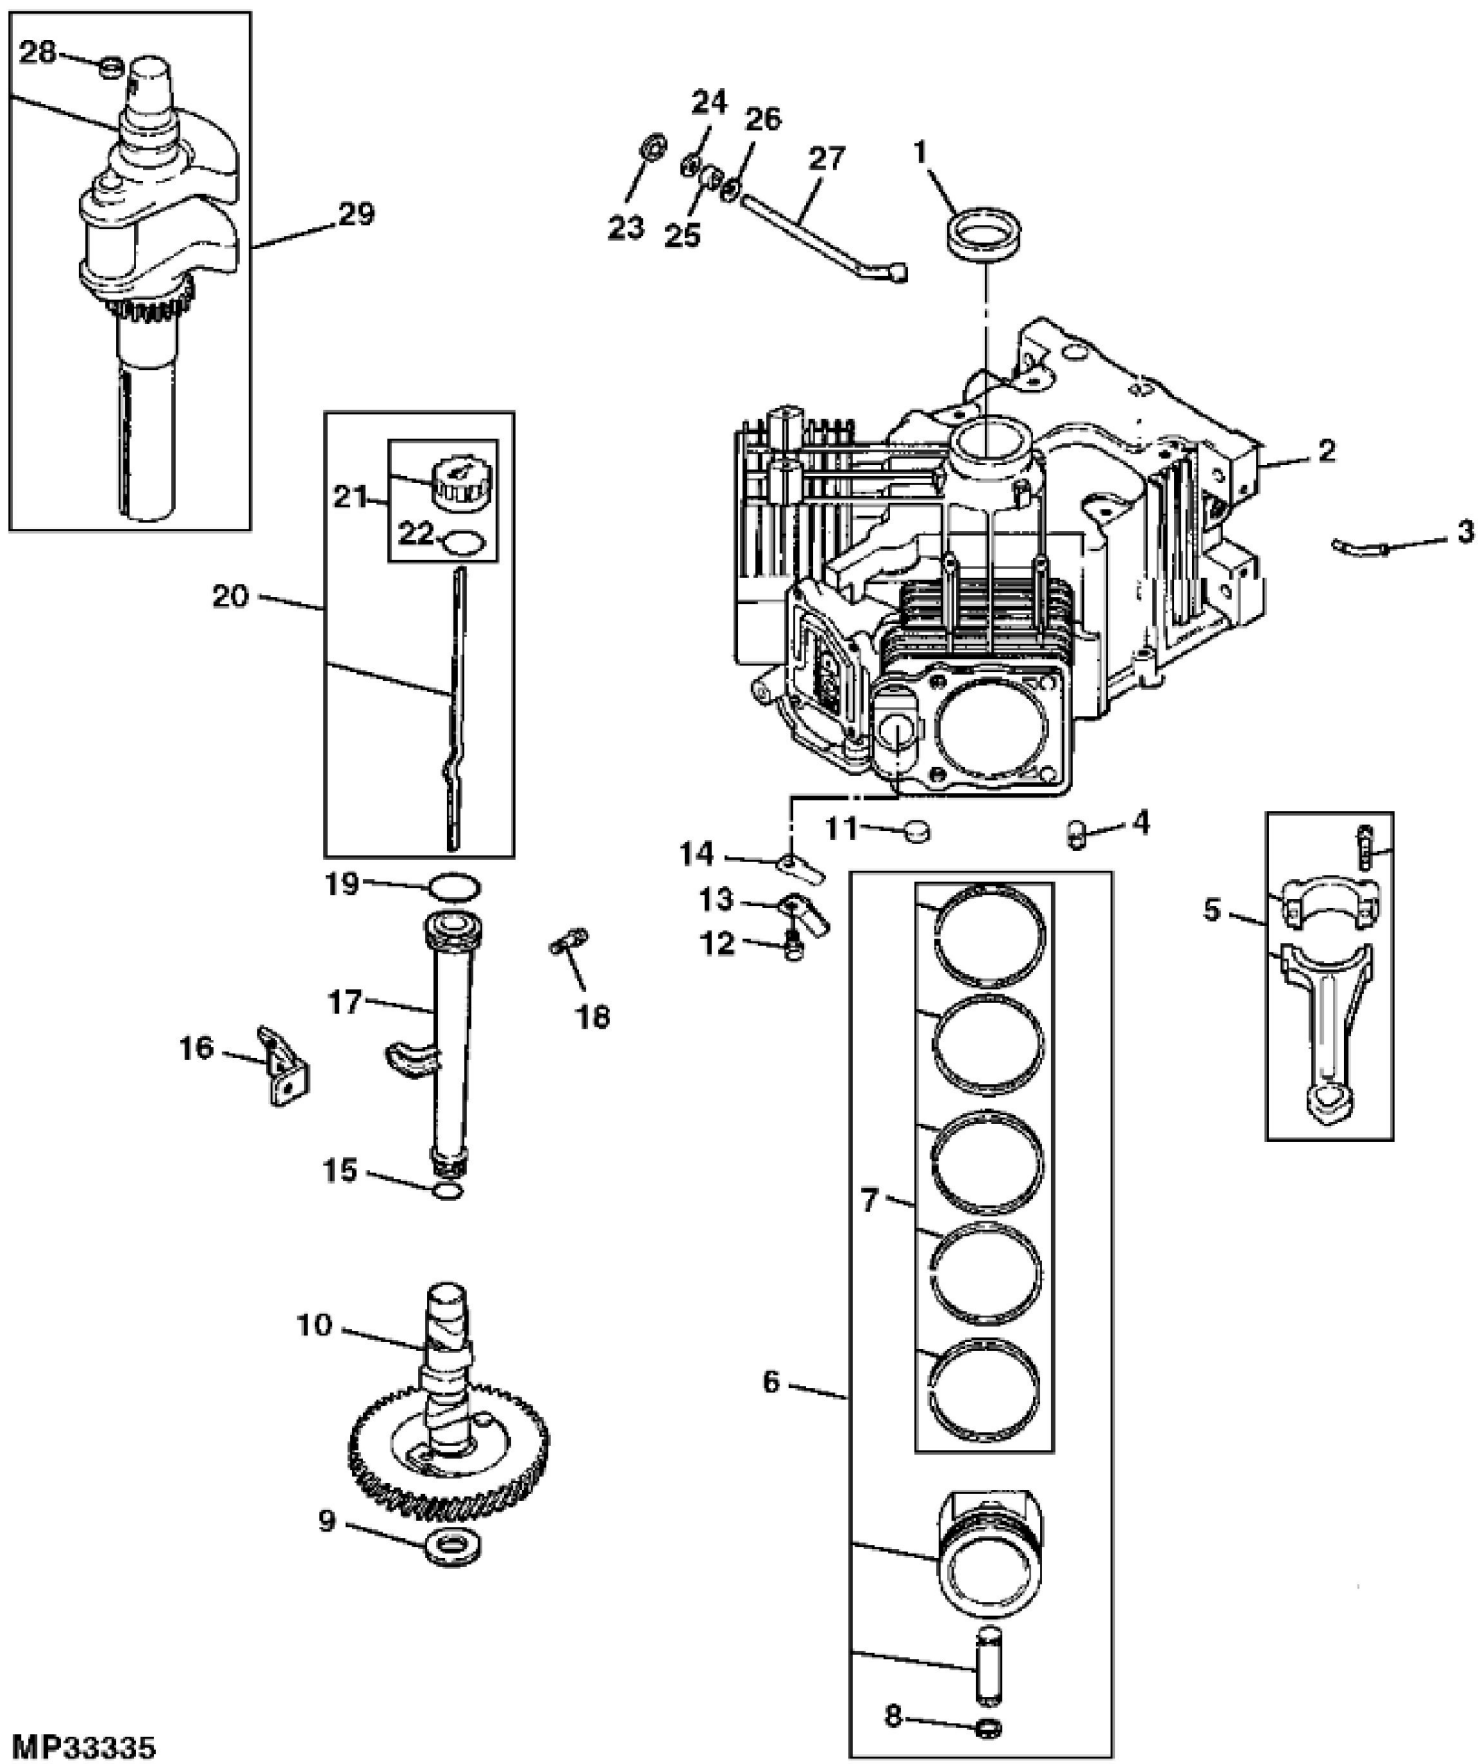

MP33335

KEY	PART NO.	PART NAME	QTY	REMARKS
1	MIU11539	SEAL	1	(SUB FOR M132338)
2	AM130713	CYLINDER BLOCK	1	
3	M134898	FITTING	1	
4	MIU11251	DOWEL PIN	6	(SUB FOR M144516)
5	MIU12971	CONNECTING ROD	2	NLA; ORDER MIU13923; STD; SUB FOR M134452 OR MIU11256
5	MIU13923	CONNECTING ROD	2	
5	MIA11130	CONNECTING ROD	1	.25 MM (.010") US, (SUB FOR M134453 OR MIA10907)
6	MIA11128	PISTON REPLACEMENT KIT	2	(STD) (SUB FOR AM130423)
6	AM134358	PISTON REPLACEMENT KIT	1	.08 MM (.005") OS
6	AM134359	PISTON REPLACEMENT KIT	1	.25 MM (.010") OS, (SUB MIA11276)
6	AM134360	PISTON REPLACEMENT KIT	1	.50 MM (.020") OS
6	MIA11276	PISTON RING KIT	1	ORDER MIA12920
6	MIA12920	PISTON KIT	1	
7	MIA11277	PISTON RING KIT	2	(STD) (SUB FOR AM125387) (ORDER MIA11128)
7	MIA11127	RING	2	(SUB FOR MIA10887) (USE WITH MIA11276)
7	MIA11129	RING	2	(STD) (USE WITH MIA11128)
8	M132341	RETAINER	2	PISTON PIN
9	M118585	SHIM	AR	RED
9	M118584	SHIM	AR	BLACK
9	M93955	SHIM	AR	WHITE
9	M97015	SHIM	AR	BLUE
9	M96817	SHIM	AR	YELLOW
9	M96818	SHIM	AR	GREEN
9	M96819	SHIM	AR	GRAY
10	AM132741	CAMSHAFT	1	
11	M76215	PLUG	1	
12	M93483	SCREW	2	
13	M134899	RETAINER	2	
14	M134900	BREATHER	2	
15	M92193	O-RING	1	
16	M134901	BRACKET	1	
17	MIU11957	TUBE	1	(SUB FOR M92192)
18	MIU14033	SCREW	1	
19	M92194	O-RING	1