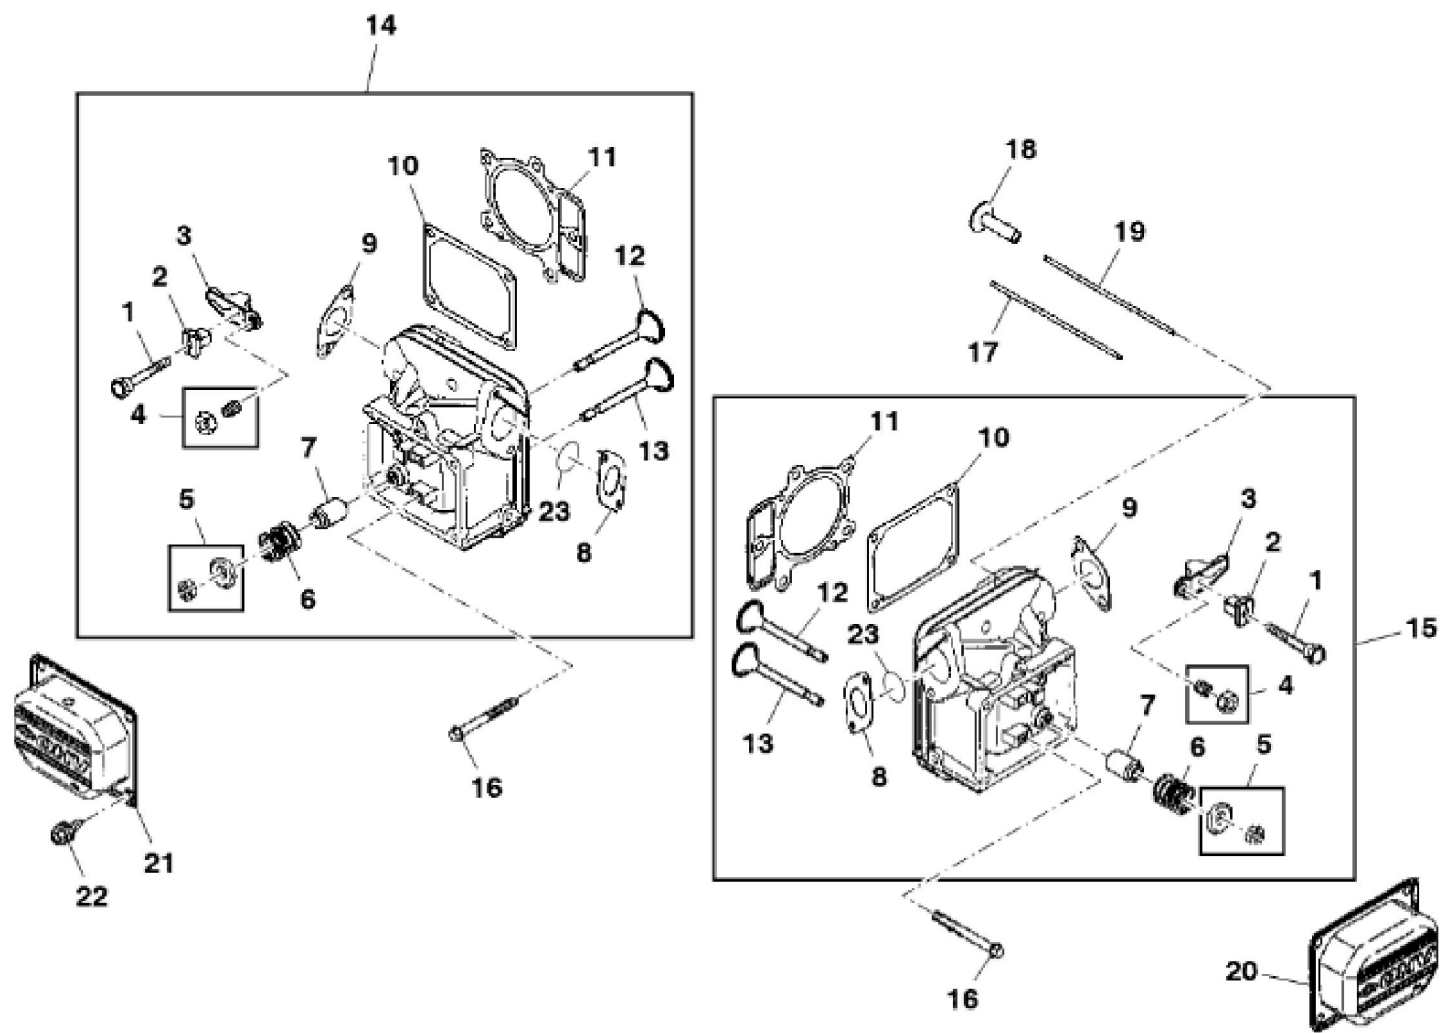

KEY	PART NO.	PART NAME	QTY	REMARKS
1	MIA11459	CONNECTING ROD	2	(SUB FOR LG499583 OR AM135101)
2	LG690976	SCREW	2	
3	MIA10376	CRANKSHAFT	1	(ENGINE MARKED 406777-0139-E1) (SUB FOR LG691046)
3	AM135083	CRANKSHAFT	1	(ENGINE MARKED 406577-0139-E1, 407777-0131-E1) (SUB MIA11457)
3	MIA11457	CRANKSHAFT	1	(INCLUDES LG690980)
4	26H67	SHAFT KEY	1	1/8" X 3/8", (SUB FOR 26H4)
5	LG690980	GEAR	1	TIMING
6	LG222698S	SHAFT KEY	1	FLYWHEEL
7	M151221	SHAFT	1	CAM
7	MIA11789	CAMSHAFT	1	USE WITH MIA12234
8	MIA11172	OIL PUMP	1	(SUB FOR LG499054)
8	MIU12143	OIL PUMP	1	(USE WITH MIA11584)
9	LG691042	SHAFT	1	NLA; ORDER MIA11172
9	MIA11172	OIL PUMP	1	
10	LG499613	COVER	1	
10	MIA11464	COVER	1	(USE WITH MIA11584)
11	LG690589	SEAL	1	
11	MIU12153	SEAL	1	(USE WITH MIA11584)
12	M151228	SCREW	3	
12	MIU12142	SCREW	3	(USE WITH MIU12143)
13	LG690975	LOCK	2	
14	LG690229	PISTON PIN	2	
15	LG499604	PISTON RING KIT	2	STD, (USE WITH LG499588)
15	LG499606	PISTON RING KIT	1	.50 MM (.020") OS, (SUB MIA11102)
15	MIU12013	PISTON RING KIT	1	STD, (USE WITH MIA11346) (SUB FOR MIU12180)
15	MIU11282	PISTON RING KIT	1	(SUB FOR MIU11453)
15	MIU11282	PISTON RING KIT	1	(USE WITH MIA10877)
15	MIU11283	PISTON RING KIT	1	(USE WITH MIA10878)
16	MIA11346	PISTON REPLACEMENT KIT	2	STD, (SUB FOR LG499588)
16	LG499590	PISTON REPLACEMENT KIT	2	.50 MM (.020") OS, NLA; ORDER MIA11102
16	MIA10996	PISTON	2	(USE WITH MIA10361)
16	MIA10877	PISTON	2	STD (ENGINE MARKED 445577-0110-E1)
16	MIA10878	PISTON	2	.50 MM (.020") OS, (ENGINE MARKED 445577-0110-E1)
..	MIA11102	PISTON REPLACEMENT KIT	2	.50 MM (.020") OS, (INCLUDES PISTON, RINGS AND LOCK)