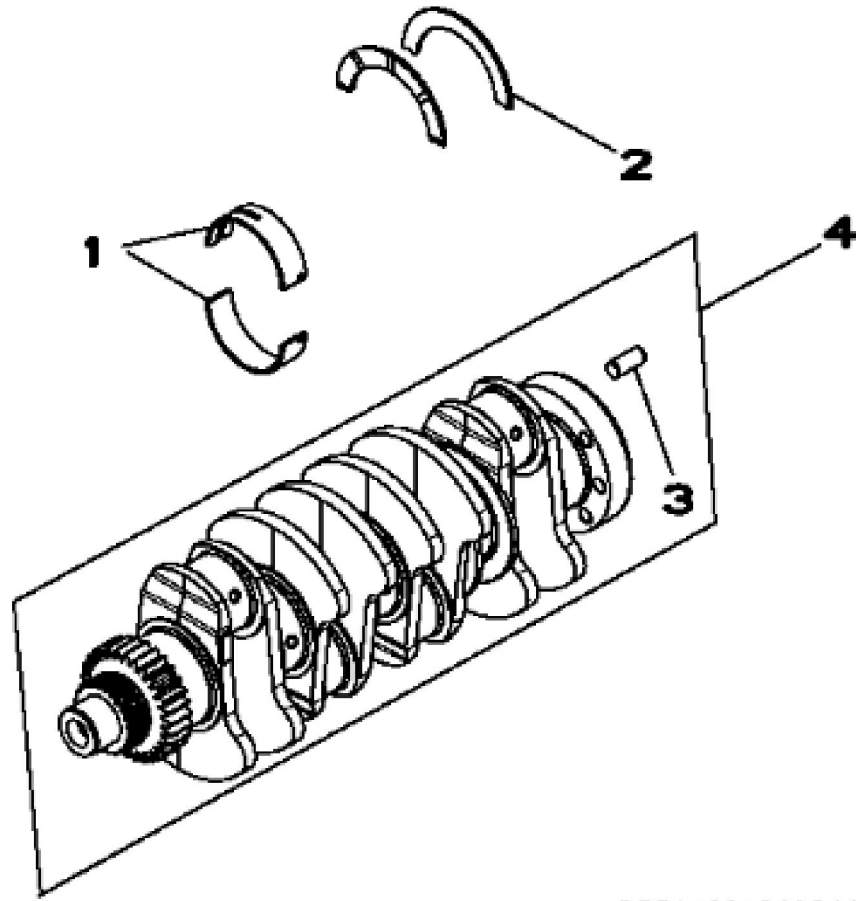

KEY	PART NO.	PART NAME	QTY	Engine Serial No.	REMARKS
1	CYLINDER BLOCK	NA	____-129992	(MARKED R502568) (USE WITH RE515352)
1	CYLINDER BLOCK	NA	129993-____	(MARKED R522220) (USE WITH RE529912)
2	R528188	PIN	4		
3	R502725	PLUG	1		(DIPSTICK TUBE)
4	RE71255	PIPE PLUG	25		1/8"-27NPT
5	34M7247	SPRING PIN	2		11 X 16 mm
6	R504965	PLUG	1		
7	15H685	PIPE PLUG	1		1/4"
8	R48685	DOWEL PIN	2		(SUB FOR A120R)
9	R116466	PLUG	6		
10	R515003	SCREW	8		
11	R515004	SCREW	2		
12	R505135	ORIFICE	4		
13	R503315	BUSHING	4		
14	T18891	PLUG	1		OD 16MM
15	R504808	BUSHING	4		
16	34M7094	SPRING PIN	1		4 X 16 mm
17	L157372	SCREW	2		
18	CAMSHAFT	1		(MARKED R528140) (ORDER RE524771)
18	RE524771	CAM KIT	1		
18	SE501618	CAMSHAFT REMAN	1		(REMAN FOR RE524771)
19	RE518215	BALL BEARING	1		
..	COMPLETE BLOCK ASSEMBLY	1		(9901)
..	OIL PUMP INTAKE	1		(1900)

RE504881PCDD06

John Deere > Turf And Utility > LOADER, FOUR-WHEEL DRIVE > 244J - LOADER, FOUR-WHEEL DRIVE > 244J Loader > 04A ENGINE 4024TT003-RE521577 > 0400A ENGINE 4024TT003-RE521577 4024TT003 > ST46080 - 4701 CRANKSHAFT / BEARINGS

KEY	PART NO.	PART NAME	QTY	REMARKS	
1	RE520626	BEARING KIT	5	STD (9901)	
2	R502796	THRUST WASHER	2	(1 PC)	
2	RE520627	BEARING KIT	1	(2 PC) (9901)	
3	R48685	DOWEL PIN	1		
4	RE504879	CRANKSHAFT	1		
4	SE501642	CRANKSHAFT REMAN	1	(WITH BEARINGS) (REMAN FOR RE504879)	

RE509768PCDD03

KEY	PART NO.	PART NAME	QTY	Engine Serial No.	REMARKS
1	RE520936	PISTON REPLACEMENT KIT	4	____-127680	STD (MARKED RE516347)
2	RE520935	PISTON RING KIT	4	____-127680	STD
3	40M1855	SNAP RING	8	____-127680	
4	R503480	PISTON PIN	4	____-127680	OD 30MM
5	R502503	SCREW	8	____-127680	M10 X 49
6	RE504544	CONNECTING ROD	4	____-127680	
6	SE501898	CONNECTING ROD REMAN	1		(REMAN FOR RE504544)
7	RE520937	BEARING KIT	4	____-127680	STD