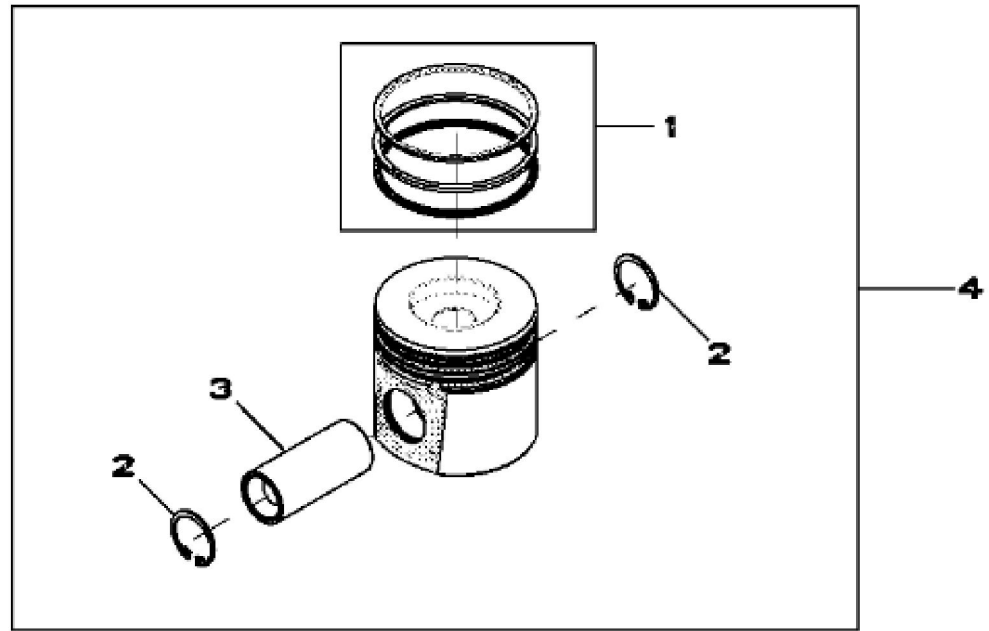

KEY	PART NO.	PART NAME	QTY	Engine Serial No.	REMARKS
1	CYLINDER BLOCK	NA	____-129992	(MARKED R502568) (USE WITH RE515352)
1	CYLINDER BLOCK	NA	129993-____	(MARKED R522220) (USE WITH RE529912)
2	R528188	PIN	4		
3	R502725	PLUG	1		(DIPSTICK TUBE)
4	RE71255	PIPE PLUG	25		1/8"-27NPT
5	34M7247	SPRING PIN	2		11 X 16 mm
6	R504965	PLUG	1		
7	15H685	PIPE PLUG	1		1/4"
8	R48685	DOWEL PIN	2		(SUB FOR A120R)
9	R116466	PLUG	6		
10	R515003	SCREW	8		
11	R515004	SCREW	2		
12	R505135	ORIFICE	4		
13	R503315	BUSHING	4		
14	T18891	PLUG	1		OD 16MM
15	R504808	BUSHING	4		
16	34M7094	SPRING PIN	1		4 X 16 mm
17	L157372	SCREW	2		
18	CAMSHAFT	1		(MARKED R528140) (ORDER RE524771)
18	RE524771	CAM KIT	1		
18	SE501618	CAMSHAFT REMAN	1		(REMAN FOR RE524771)
19	RE518215	BALL BEARING	1		
..	COMPLETE BLOCK ASSEMBLY	1		(9901)
..	OIL PUMP INTAKE	1		(1900)

RE504881PCDD06

John Deere > Turf And Utility > LOADER, FOUR-WHEEL DRIVE > 244J - LOADER, FOUR-WHEEL DRIVE > 244J Loader > 04A ENGINE 4024TT003-RE521577 > 0400A ENGINE 4024TT003-RE521577 4024TT003 > ST46080 - 4701 CRANKSHAFT / BEARINGS

KEY	PART NO.	PART NAME	QTY	REMARKS	
1	RE520626	BEARING KIT	5	STD (9901)	
2	R502796	THRUST WASHER	2	(1 PC)	
2	RE520627	BEARING KIT	1	(2 PC) (9901)	
3	R48685	DOWEL PIN	1		
4	RE504879	CRANKSHAFT	1		
4	SE501642	CRANKSHAFT REMAN	1	(WITH BEARINGS) (REMAN FOR RE504879)	

RE509768PCDD03

KEY	PART NO.	PART NAME	QTY	Engine Serial No.	REMARKS
1	RE520936	PISTON REPLACEMENT KIT	4	____-127680	STD (MARKED RE516347)
2	RE520935	PISTON RING KIT	4	____-127680	STD
3	40M1855	SNAP RING	8	____-127680	
4	R503480	PISTON PIN	4	____-127680	OD 30MM
5	R502503	SCREW	8	____-127680	M10 X 49
6	RE504544	CONNECTING ROD	4	____-127680	
6	SE501898	CONNECTING ROD REMAN	1		(REMAN FOR RE504544)
7	RE520937	BEARING KIT	4	____-127680	STD