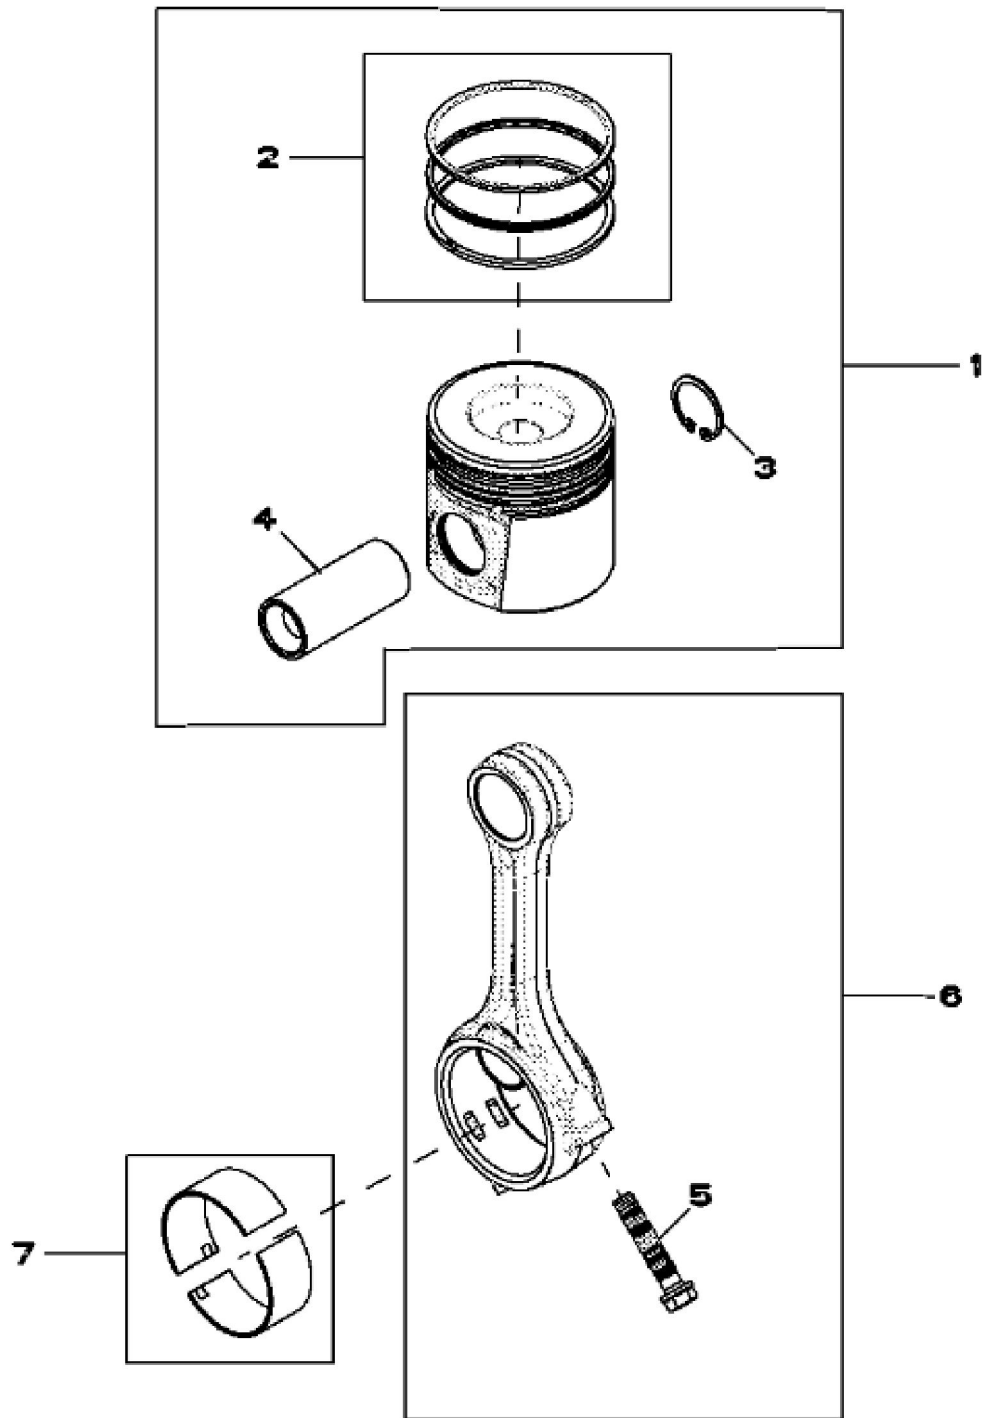

KEY	PART NO.	PART NAME	QTY	Engine Serial No.	REMARKS
1	CYLINDER BLOCK	NA	____-129992	(MARKED R502568) (USE WITH RE515352)
1	CYLINDER BLOCK	NA	129993-____	(MARKED R522220) (USE WITH RE529912)
2	R528188	PIN	4		
3	R502725	PLUG	1		(DIPSTICK TUBE)
4	RE71255	PIPE PLUG	25		1/8"-27NPT
5	34M7247	SPRING PIN	2		11 X 16 mm
6	R504965	PLUG	1		
7	15H685	PIPE PLUG	1		1/4"
8	R48685	DOWEL PIN	2		(SUB FOR A120R)
9	R116466	PLUG	6		
10	R515003	SCREW	8		
11	R515004	SCREW	2		
12	R505135	ORIFICE	4		
13	R503315	BUSHING	4		
14	T18891	PLUG	1		OD 16MM
15	R504808	BUSHING	4		
16	34M7094	SPRING PIN	1		4 X 16 mm
17	L157372	SCREW	2		
18	CAMSHAFT	1		(MARKED R528140) (ORDER RE524771)
18	RE524771	CAM KIT	1		
18	SE501618	CAMSHAFT REMAN	1		(REMAN FOR RE524771)
19	RE518215	BALL BEARING	1		
..	COMPLETE BLOCK ASSEMBLY	1		(9901)
..	OIL PUMP INTAKE	1		(1900)

RE504881PCDD06

John Deere > Turf And Utility > LOADER, FOUR-WHEEL DRIVE > 244J - LOADER, FOUR-WHEEL DRIVE > 244J Loader > 04A ENGINE 4024TT003-RE521577 > 0400A ENGINE 4024TT003-RE521577 4024TT003 > ST46080 - 4701 CRANKSHAFT / BEARINGS

KEY	PART NO.	PART NAME	QTY	REMARKS	
1	RE520626	BEARING KIT	5	STD (9901)	
2	R502796	THRUST WASHER	2	(1 PC)	
2	RE520627	BEARING KIT	1	(2 PC) (9901)	
3	R48685	DOWEL PIN	1		
4	RE504879	CRANKSHAFT	1		
4	SE501642	CRANKSHAFT REMAN	1	(WITH BEARINGS) (REMAN FOR RE504879)	

RE509768PCDD03

KEY	PART NO.	PART NAME	QTY	Engine Serial No.	REMARKS
1	RE520936	PISTON REPLACEMENT KIT	4	____-127680	STD (MARKED RE516347)
2	RE520935	PISTON RING KIT	4	____-127680	STD
3	40M1855	SNAP RING	8	____-127680	
4	R503480	PISTON PIN	4	____-127680	OD 30MM
5	R502503	SCREW	8	____-127680	M10 X 49
6	RE504544	CONNECTING ROD	4	____-127680	
6	SE501898	CONNECTING ROD REMAN	1		(REMAN FOR RE504544)
7	RE520937	BEARING KIT	4	____-127680	STD