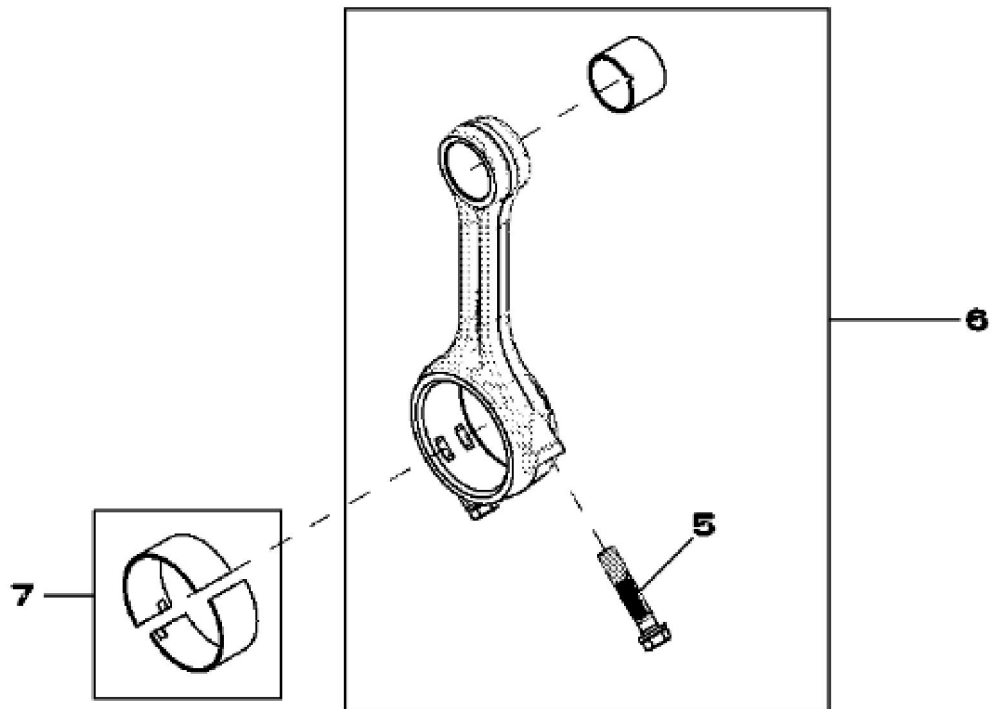

KEY	PART NO.	PART NAME	QTY	Engine Serial No.	REMARKS
1	CYLINDER BLOCK	NA	____-129992	(MARKED R502568) (USE WITH RE515352)
1	CYLINDER BLOCK	NA	129993-____	(MARKED R522220) (USE WITH RE529912)
2	R528188	PIN	4		
3	R502725	PLUG	1		(DIPSTICK TUBE)
4	RE71255	PIPE PLUG	25		1/8"-27NPT
5	34M7247	SPRING PIN	2		11 X 16 mm
6	R504965	PLUG	1		
7	15H685	PIPE PLUG	1		1/4"
8	R48685	DOWEL PIN	2		(SUB FOR A120R)
9	R116466	PLUG	6		
10	R515003	SCREW	8		
11	R515004	SCREW	2		
12	R505135	ORIFICE	4		
13	R503315	BUSHING	4		
14	T18891	PLUG	1		OD 16MM
15	R504808	BUSHING	4		
16	34M7094	SPRING PIN	1		4 X 16 mm
17	L157372	SCREW	2		
18	CAMSHAFT	1		(MARKED R528140) (ORDER RE524771)
18	RE524771	CAM KIT	1		
18	SE501618	CAMSHAFT REMAN	1		(REMAN FOR RE524771)
19	RE518215	BALL BEARING	1		
..	COMPLETE BLOCK ASSEMBLY	1		(9901)
..	OIL PUMP INTAKE	1		(1900)

RE504881PCDD06

John Deere > Turf And Utility > LOADER, FOUR-WHEEL DRIVE > 244J - LOADER, FOUR-WHEEL DRIVE > 244J Loader > 04A ENGINE 4024TT003-RE521577 > 0400A ENGINE 4024TT003-RE521577 4024TT003 > ST46080 - 4701 CRANKSHAFT / BEARINGS

KEY	PART NO.	PART NAME	QTY	REMARKS	
1	RE520626	BEARING KIT	5	STD (9901)	
2	R502796	THRUST WASHER	2	(1 PC)	
2	RE520627	BEARING KIT	1	(2 PC) (9901)	
3	R48685	DOWEL PIN	1		
4	RE504879	CRANKSHAFT	1		
4	SE501642	CRANKSHAFT REMAN	1	(WITH BEARINGS) (REMAN FOR RE504879)	

RE509768PCDD03

KEY	PART NO.	PART NAME	QTY	Engine Serial No.	REMARKS
1	RE520936	PISTON REPLACEMENT KIT	4	____-127680	STD (MARKED RE516347)
2	RE520935	PISTON RING KIT	4	____-127680	STD
3	40M1855	SNAP RING	8	____-127680	
4	R503480	PISTON PIN	4	____-127680	OD 30MM
5	R502503	SCREW	8	____-127680	M10 X 49
6	RE504544	CONNECTING ROD	4	____-127680	
6	SE501898	CONNECTING ROD REMAN	1		(REMAN FOR RE504544)
7	RE520937	BEARING KIT	4	____-127680	STD