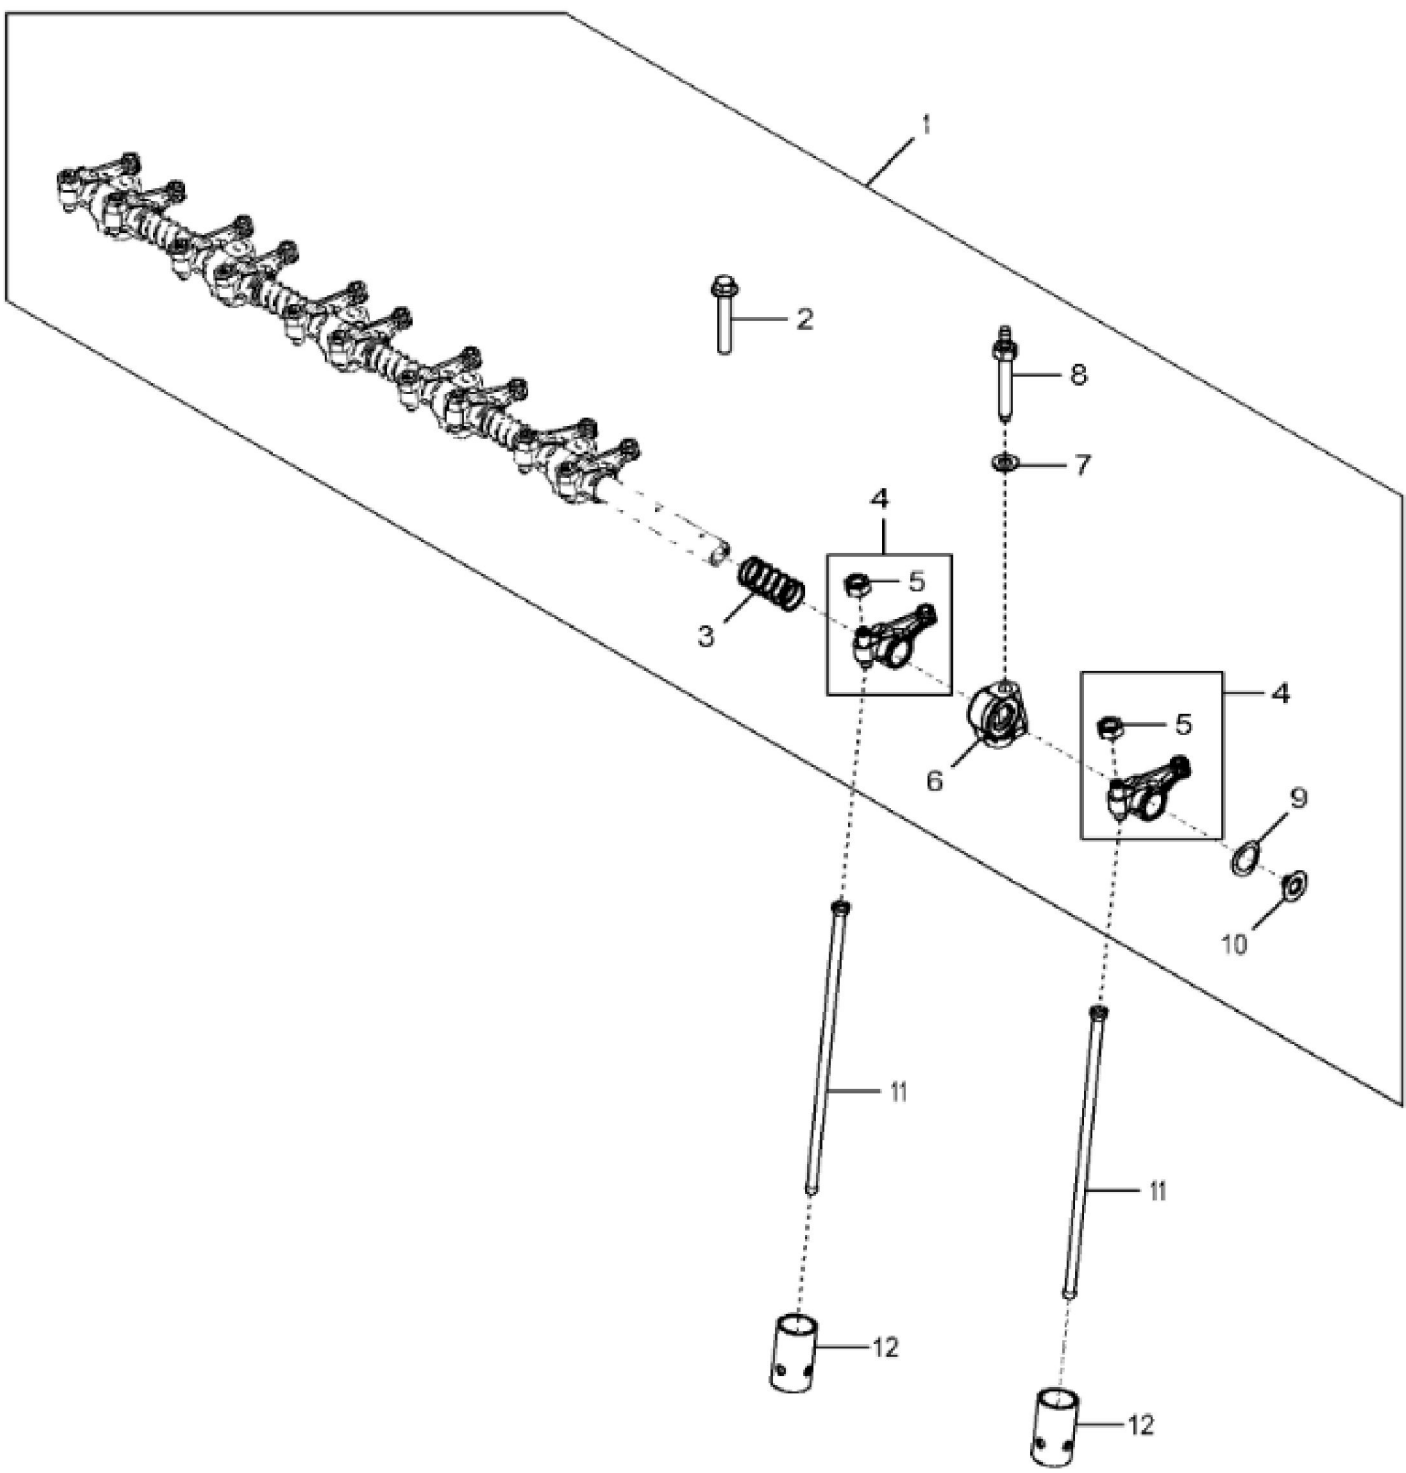

KEY	PART NO.	PART NAME	QTY	REMARKS
1	CYLINDER BLOCK	1	MARKED R504850
2	R114241	BEARING CAP	6	
3	R132186	BEARING CAP	1	
4	T20168	WASHER	14	
5	T23474	CAP SCREW	14	
6	15H584	PIPE PLUG	1	1/2"
7	AT13740	DRAIN VALVE	1	
8	R104592	PIPE PLUG	1	ORDER RE71255
9	R131182	ORIFICE	6	
10	T18891	PLUG	2	
11	R115390	BUSHING	1	
12	R75892	O-RING	1	
13	15H584	PIPE PLUG	1	1/2"
14	RE508185	FITTING	2	INCLUDES U13639
15	U13639	O-RING	2	
16	R48685	DOWEL PIN	4	SUB FOR A120R
17	RE507149	CAMSHAFT	1	
18	R116466	PLUG	1	
19	R132518	PLATE	1	
20	19M7867	SCREW	2	M8 X 25
21	R119874	BUSHING	1	
22	RE505501	BLEED VALVE	1	
23	COMPRESSION SPRING	1	ORDER RE505501
24	R111137	SPRING	1	
25	R121043	VALVE	1	
26	R26650	DOWEL PIN	2	SUB FOR B153R

KEY	PART NO.	PART NAME	QTY	REMARKS
1	RE515785	CRANKSHAFT	1	MARKED R116076; ALSO ORDER RE516340
1	SE501657	CRANKSHAFT REMAN	1	REMAN FOR RE515785
2	R120631	GEAR	1	Z= 30
3	R505609	SHAFT KEY	1	
4	A120R	DOWEL PIN	1	
5	R135918	BOLT	6	
6	RE65168	BEARING KIT	1	STDKit, INCLUDES R123563 AND R123564
6	RE65912	THRUST BEARING	AR	US -0.254MM, Kit, INCLUDES R130574 AND R130575
7	RE65165	BEARING KIT	6	STDKit, INCLUDES R123561 AND R123562
7	RE65911	BEARING	AR	US -0.254MM, Kit, INCLUDES R130576 AND R130577
..	RE505515	SEAL	1	
..	R517471	WHEEL	1	

John Deere > Construction And Forestry >DOZER, CRAWLER >850J - DOZER, CRAWLER >750J(s.n.-141343) and 850J(s.n. -130885) Crawler Dozer (Worldwide Edition) >04A ENGINE 6068HT058-RE518061 >0400A ENGINE 6068HT058-RE518061 6068HT058 >ST261881 - 4820 CONNECTING RODS AND PISTONS

KEY	PART NO.	PART NAME	QTY	REMARKS
1	RE507850	PISTON-LINER KIT	6	
2	AR65507	O-RING KIT	1	PACKG (3)
3	RE507852	PISTON RING KIT	1	PACKG (3)
4	RE63915	PIN & BUSHING KIT	6	
5	R54114	SNAP RING	12	
6	RE500608	CONNECTING ROD	6	
7	R114082	BUSHING	1	
8	R501124	SCREW	2	A= 61MM, M12
9	RE65908	BEARING	6	STD (MARKED (2) R113698)