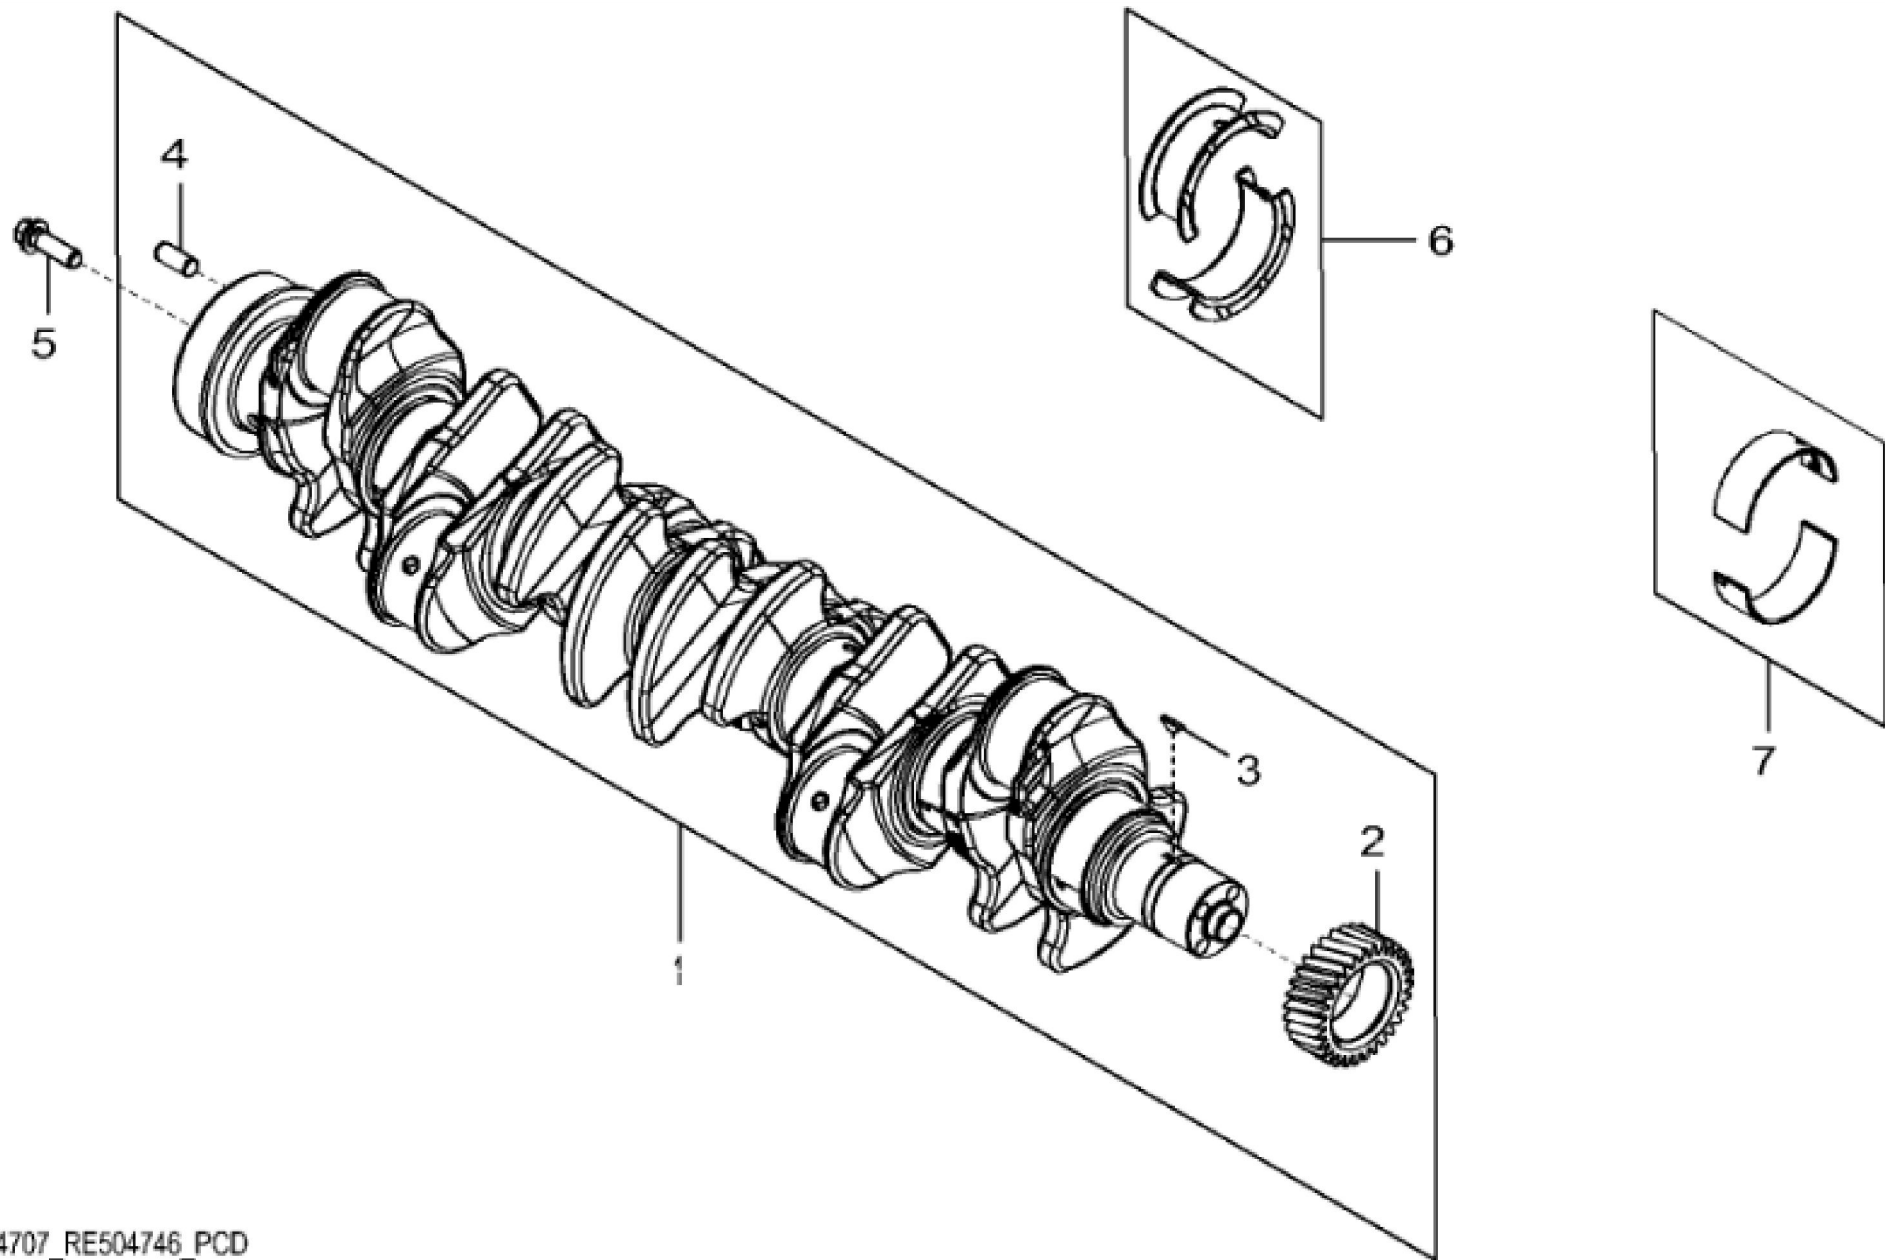

KEY	PART NO.	PART NAME	QTY	REMARKS
1	CYLINDER BLOCK	1	MARKED R504850
2	R114241	BEARING CAP	6	
3	R132186	BEARING CAP	1	
4	T20168	WASHER	14	
5	T23474	CAP SCREW	14	
6	15H584	PIPE PLUG	1	1/2"
7	AT13740	DRAIN VALVE	1	
8	R104592	PIPE PLUG	1	ORDER RE71255
9	R131182	ORIFICE	6	
10	T18891	PLUG	2	
11	R115390	BUSHING	1	
12	R75892	O-RING	1	
13	15H584	PIPE PLUG	1	1/2"
14	RE508185	FITTING	2	INCLUDES U13639
15	U13639	O-RING	2	
16	R48685	DOWEL PIN	4	SUB FOR A120R
17	RE507149	CAMSHAFT	1	
18	R116466	PLUG	1	
19	R132518	PLATE	1	
20	19M7867	SCREW	2	M8 X 25
21	R119874	BUSHING	1	
22	RE505501	BLEED VALVE	1	
23	COMPRESSION SPRING	1	ORDER RE505501
24	R111137	SPRING	1	
25	R121043	VALVE	1	
26	R26650	DOWEL PIN	2	SUB FOR B153R

KEY	PART NO.	PART NAME	QTY	REMARKS
1	RE515785	CRANKSHAFT	1	MARKED R116076; ALSO ORDER RE516340
1	SE501657	CRANKSHAFT REMAN	1	REMAN FOR RE515785
2	R120631	GEAR	1	Z= 30
3	R505609	SHAFT KEY	1	
4	A120R	DOWEL PIN	1	
5	R135918	BOLT	6	
6	RE65168	BEARING KIT	1	STDKit, INCLUDES R123563 AND R123564
6	RE65912	THRUST BEARING	AR	US -0.254MM, Kit, INCLUDES R130574 AND R130575
7	RE65165	BEARING KIT	6	STDKit, INCLUDES R123561 AND R123562
7	RE65911	BEARING	AR	US -0.254MM, Kit, INCLUDES R130576 AND R130577
..	RE505515	SEAL	1	
..	R517471	WHEEL	1	