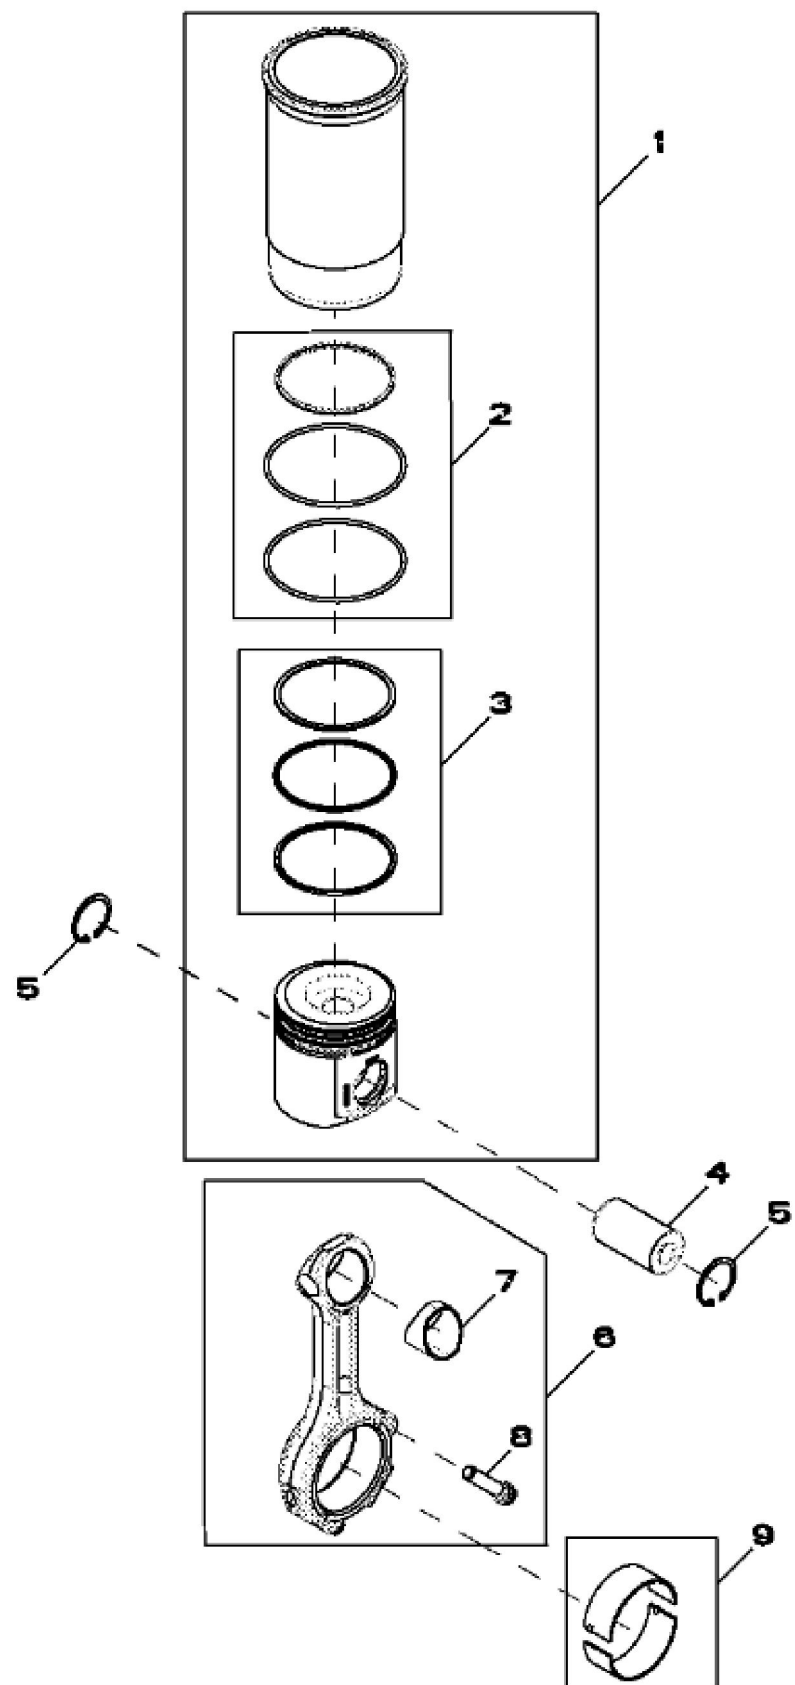

RE507151PCDD01

John Deere > Construction And Forestry >DOZER, CRAWLER >850J - DOZER, CRAWLER >750J(s.n.-141343) and 850J(s.n. -130885) Crawler Dozer (Worldwide Edition) >04A ENGINE 6068HT058-RE518061
 >0400A ENGINE 6068HT058-RE518061 6068HT058 >ST261879 - 4613 CYLINDER BLOCK

KEY	PART NO.	PART NAME	QTY	REMARKS
1	CYLINDER BLOCK	1	MARKED R504850
2	R114241	BEARING CAP	6	
3	R132186	BEARING CAP	1	
4	T20168	WASHER	14	
5	T23474	CAP SCREW	14	
6	15H584	PIPE PLUG	1	1/2"
7	AT13740	DRAIN VALVE	1	
8	R104592	PIPE PLUG	1	ORDER RE71255
9	R131182	ORIFICE	6	
10	T18891	PLUG	2	
11	R115390	BUSHING	1	
12	R75892	O-RING	1	
13	15H584	PIPE PLUG	1	1/2"
14	RE508185	FITTING	2	INCLUDES U13639
15	U13639	O-RING	2	
16	R48685	DOWEL PIN	4	SUB FOR A120R
17	RE507149	CAMSHAFT	1	
18	R116466	PLUG	1	
19	R132518	PLATE	1	
20	19M7867	SCREW	2	M8 X 25
21	R119874	BUSHING	1	
22	RE505501	BLEED VALVE	1	
23	COMPRESSION SPRING	1	ORDER RE505501
24	R111137	SPRING	1	
25	R121043	VALVE	1	
26	R26650	DOWEL PIN	2	SUB FOR B153R

KEY	PART NO.	PART NAME	QTY	REMARKS
1	RE515785	CRANKSHAFT	1	MARKED R116076; ALSO ORDER RE516340
1	SE501657	CRANKSHAFT REMAN	1	REMAN FOR RE515785
2	R120631	GEAR	1	Z= 30
3	R505609	SHAFT KEY	1	
4	A120R	DOWEL PIN	1	
5	R135918	BOLT	6	
6	RE65168	BEARING KIT	1	STDKit, INCLUDES R123563 AND R123564
6	RE65912	THRUST BEARING	AR	US -0.254MM, Kit, INCLUDES R130574 AND R130575
7	RE65165	BEARING KIT	6	STDKit, INCLUDES R123561 AND R123562
7	RE65911	BEARING	AR	US -0.254MM, Kit, INCLUDES R130576 AND R130577
..	RE505515	SEAL	1	
..	R517471	WHEEL	1	

KEY	PART NO.	PART NAME	QTY	REMARKS
1	RE507850	PISTON-LINER KIT	6	
2	AR65507	O-RING KIT	1	PACKG (3)
3	RE507852	PISTON RING KIT	1	PACKG (3)
4	RE63915	PIN & BUSHING KIT	6	
5	R54114	SNAP RING	12	
6	RE500608	CONNECTING ROD	6	
7	R114082	BUSHING	1	
8	R501124	SCREW	2	A= 61MM, M12
9	RE65908	BEARING	6	STD (MARKED (2) R113698)