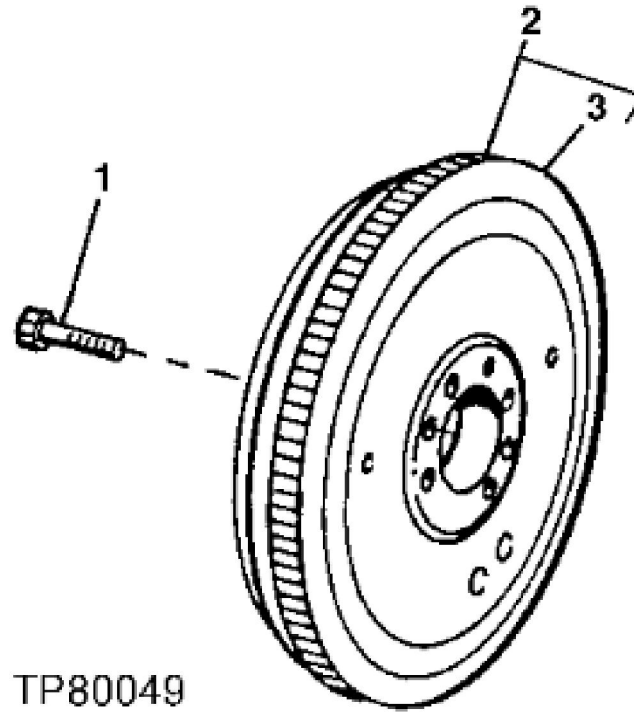

TP53437

1299 OIL FILLER NECK COVER

KEY	PART NO.	PART NAME	QTY	REMARKS	
1	RE67238	SCREW	4	M8 X 20	
2	R116296	COVER	2		
3	R136495	GASKET	2		

RE 59697PCDD01

1306 CRANKSHAFT PULLEY

KEY	PART NO.	PART NAME	QTY	REMARKS	
1	R133295	PULLEY	1		

T157770

KEY	PART NO.	PART NAME	QTY	Engine Serial No.	REMARKS
1	R39112	FITTING	AR		
2	R132006	HOUSING	1	____-867794	(SUB R503451 AND R61467)
2	R503451	HOUSING	1	867795-____	(ALSO ORDER R61467)
2	R503452	HOUSING	1		(ALSO ORDER R61467)
3	R131769	PLUG	1		
4	RE44574	SEAL	1		
5	T13518	PLUG	AR		
6	RE57836	PIPE PLUG	AR		12.700 mm (1/2"), (SUB FOR 15H624)
7	R121039	PLATE	1		
8	19M7923	CAP SCREW	2		M6 X 12
9	19M8306	SCREW	4		M12 X 50
10	R135918	BOLT	8		
11	R61467	O-RING	1	867795-____	