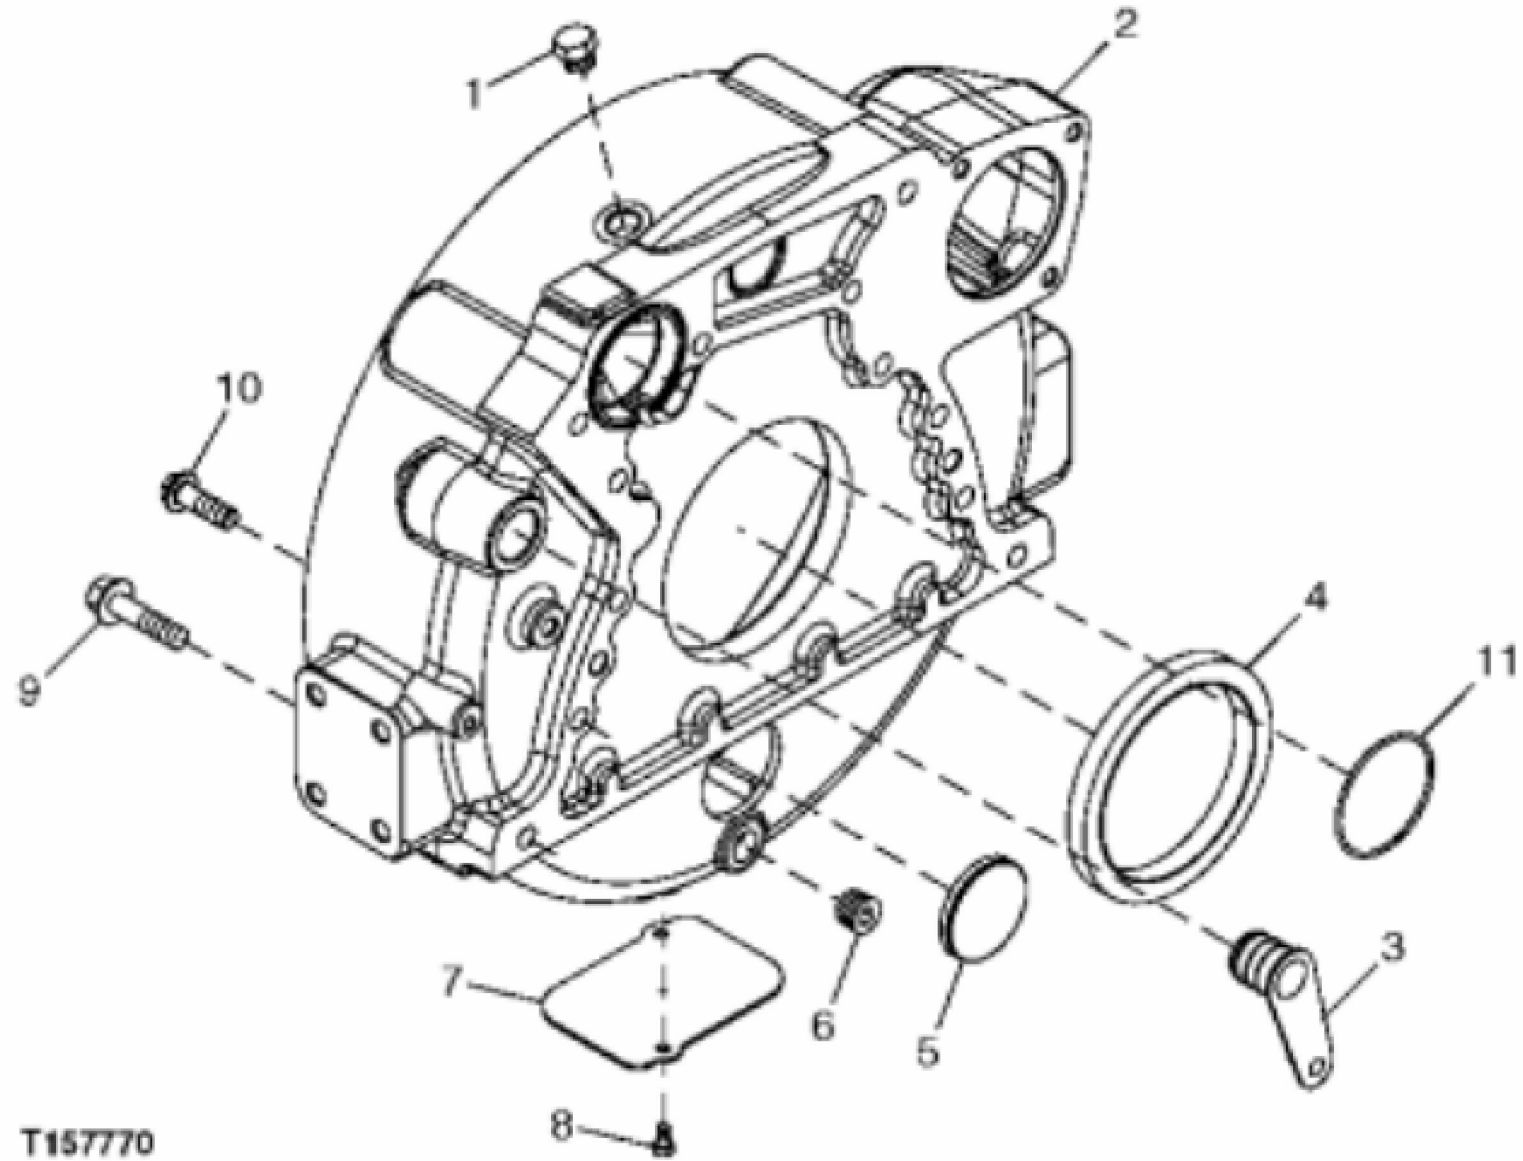

TP53437

1299 OIL FILLER NECK COVER

KEY	PART NO.	PART NAME	QTY	REMARKS	
1	RE67238	SCREW	4	M8 X 20	
2	R116296	COVER	2		
3	R136495	GASKET	2		

RE 59697PCDD01

1306 CRANKSHAFT PULLEY

KEY	PART NO.	PART NAME	QTY	REMARKS	
1	R133295	PULLEY	1		

T157770

KEY	PART NO.	PART NAME	QTY	Engine Serial No.	REMARKS
1	R39112	FITTING	AR		
2	R132006	HOUSING	1	____-867794	(SUB R503451 AND R61467)
2	R503451	HOUSING	1	867795-____	(ALSO ORDER R61467)
2	R503452	HOUSING	1		(ALSO ORDER R61467)
3	R131769	PLUG	1		
4	RE44574	SEAL	1		
5	T13518	PLUG	AR		
6	RE57836	PIPE PLUG	AR		12.700 mm (1/2"), (SUB FOR 15H624)
7	R121039	PLATE	1		
8	19M7923	CAP SCREW	2		M6 X 12
9	19M8306	SCREW	4		M12 X 50
10	R135918	BOLT	8		
11	R61467	O-RING	1	867795-____	