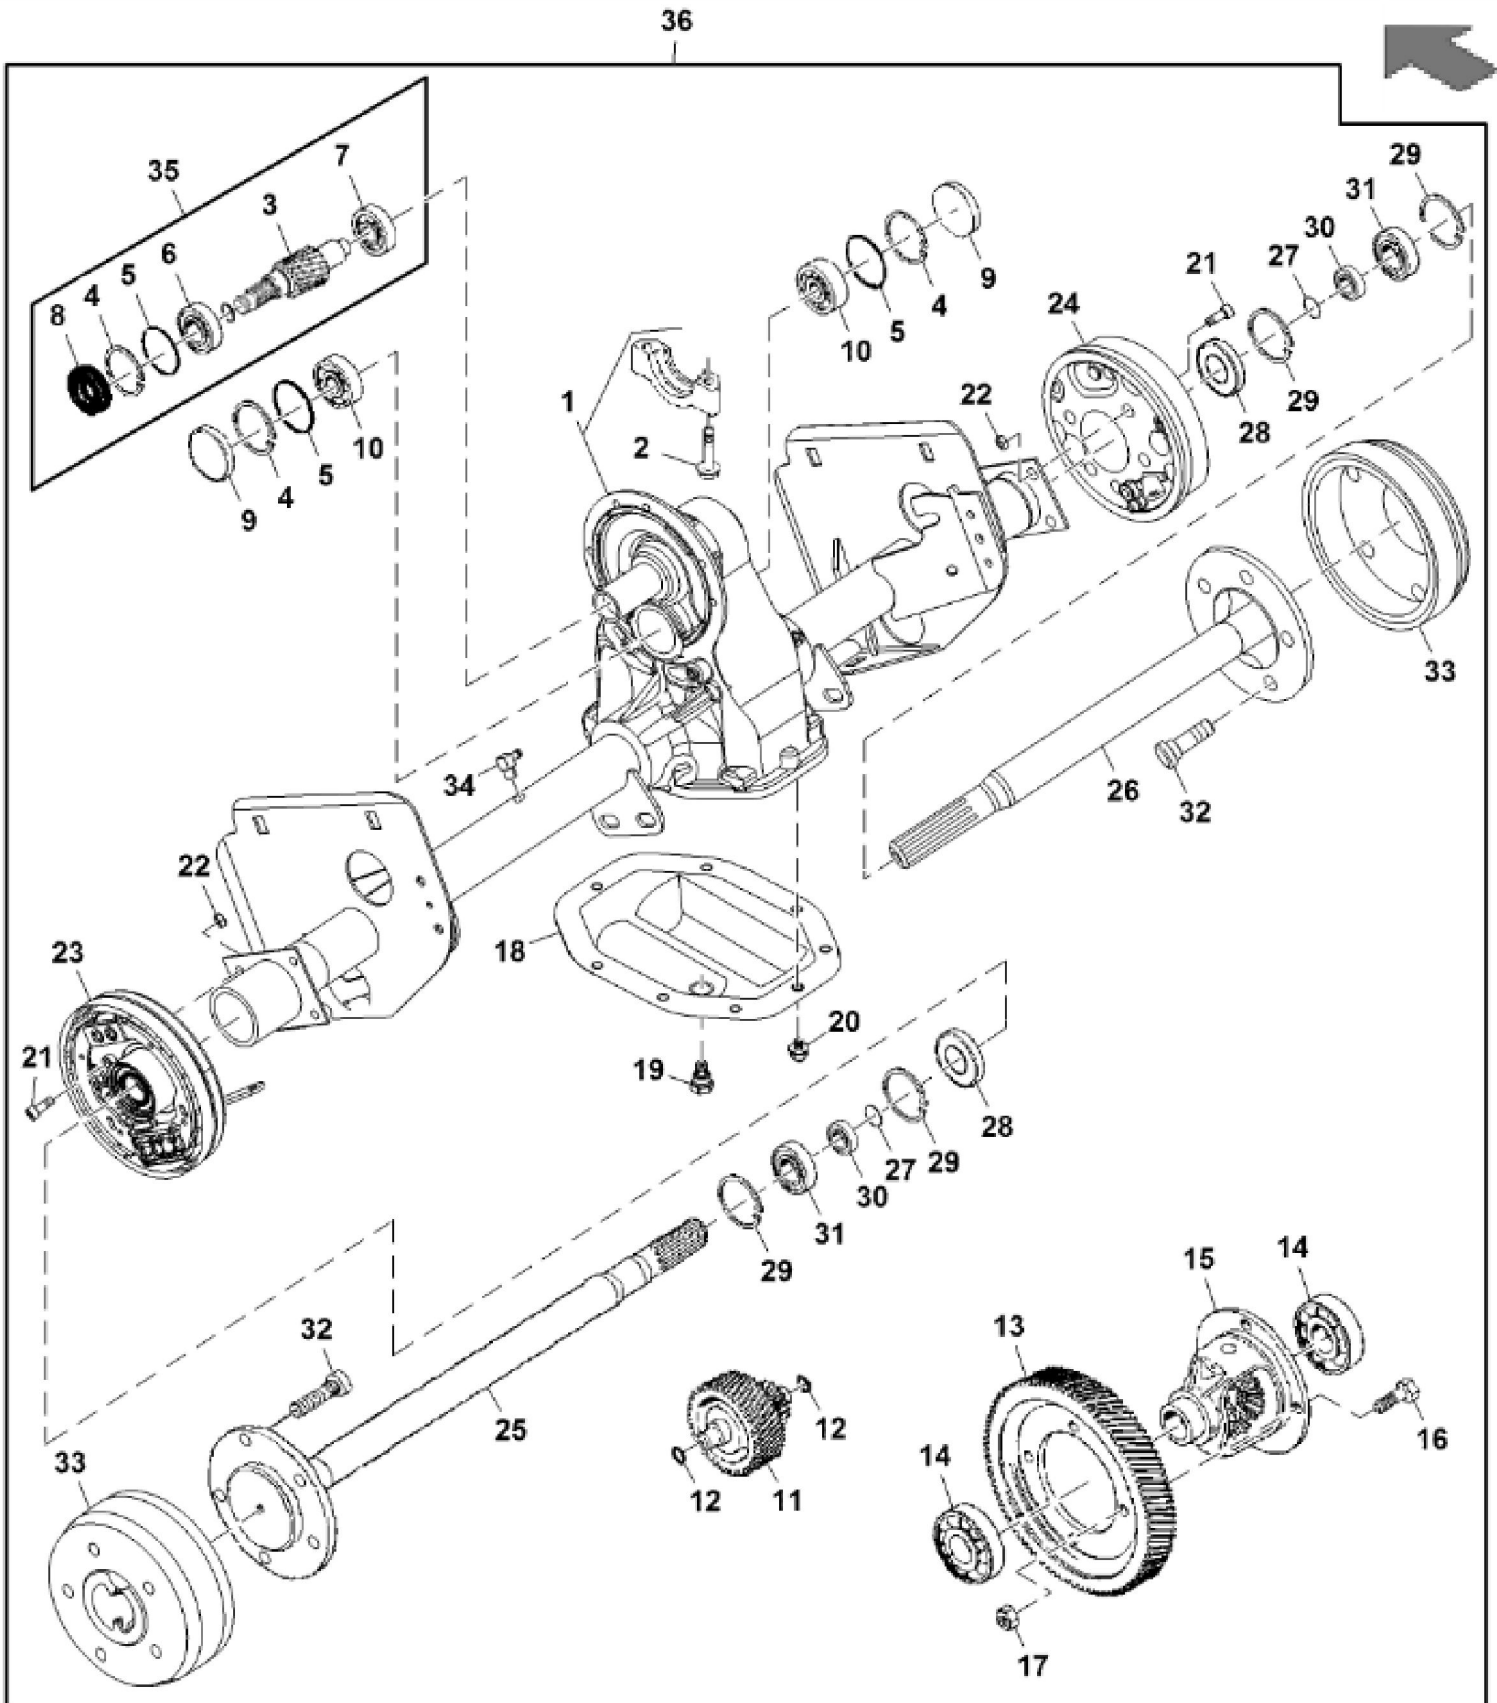

KEY	PART NO.	PART NAME	QTY	REMARKS
1	AM127765	GEAR KIT	1	Input Gear
2	M138174	SEAL	1	
3	M138167	SNAP RING	3	
4	M138166	O-RING	3	
5	M138178	BALL BEARING	1	
6	M138173	O-RING	1	
7	M138164	SHAFT	1	Input
8	M138165	BALL BEARING	1	
9	M143158	STRAP	1	Torque
10	24M7178	WASHER	3	10.500 X 30 X 2.500 mm
11	12H302	LOCK WASHER	6	1/4"
12	19H2571	CAP SCREW	6	1/4" X 1-3/8"
13	M132482	BALL BEARING	2	
14	R44302	TIE BAND	1	
15	14M7400	LOCK NUT	1	M10
16	MIU10757	PLUG	2	
17	MIU14508	HOUSING	1	SUB FOR AM127759; Axle
18	BEARING CAP	2	Differential
19	M138158	BOLT	4	Bearing Cap
20	M132483	BALL BEARING	2	
21	M143695	BOLT	4	
22	MIA10431	DIFFERENTIAL	1	(Includes Parts Marked)
23	TY25518	SEALANT	AR	RTV Silicone
24	M137731	SCREW	10	
25	AM128845	COVER KIT	1	Cover Plate
26	M140447	PLATE	1	Differential Cover
27	M145134	DRAIN PLUG	1	
28	M143662	LOCK NUT	4	
29	M141831	GEAR	1	Final Drive
30	M138162	SHAFT	1	Intermediate Gear
31	M138163	O-RING	2	
32	M140449	VENT	1	
32	M132499	ELBOW FITTING	1	
33	R56101	CLIP	1	
34	HOSE	1	CTL = 50 mm, MF M175325

KEY	PART NO.	PART NAME	QTY	REMARKS	
34	HOSE	AR	MF M175325	
35	19M8162	SCREW	1	M10 X 40	
36	AM129753	GEAR KIT	1	(Not Illustrated)	
37	MIA13157	BEARING KIT	1	(Not Illustrated) SUB FOR AM127763	
38	AM130557	TRANSAXLE	1	(Not Illustrated)	
39	MIA11645	REAR AXLE	1	(Not Illustrated) ORDER MIA12928; Electric, Hydro Mech Brake	

KEY	PART NO.	PART NAME	QTY	REMARKS	
1	03M7198	BOLT	6	M12 X 30	
2	14M7401	LOCK NUT	6	M12	
3	MIU14513	SHAFT	1	SUB FOR AM127760; Axle, LH	
3	MIU14514	SHAFT	1	SUB FOR AM127761; Axle, RH	
4	M137730	WHEEL BOLT	10		
5	M132513	BRAKE DRUM	2		
6	M123584	PLUG	2		
7	JD2351	NUT	10	WHEEL BOLT	
8	M132512	LOCK NUT	8		
9	M132508	SNAP RING	4		
10	M132510	BALL BEARING	2	AXLE	
11	M132509	RING	2		
12	M138176	SEAL	2	AXLE	
13	M132518	SNAP RING	2		
14	M132507	SCREW	8		