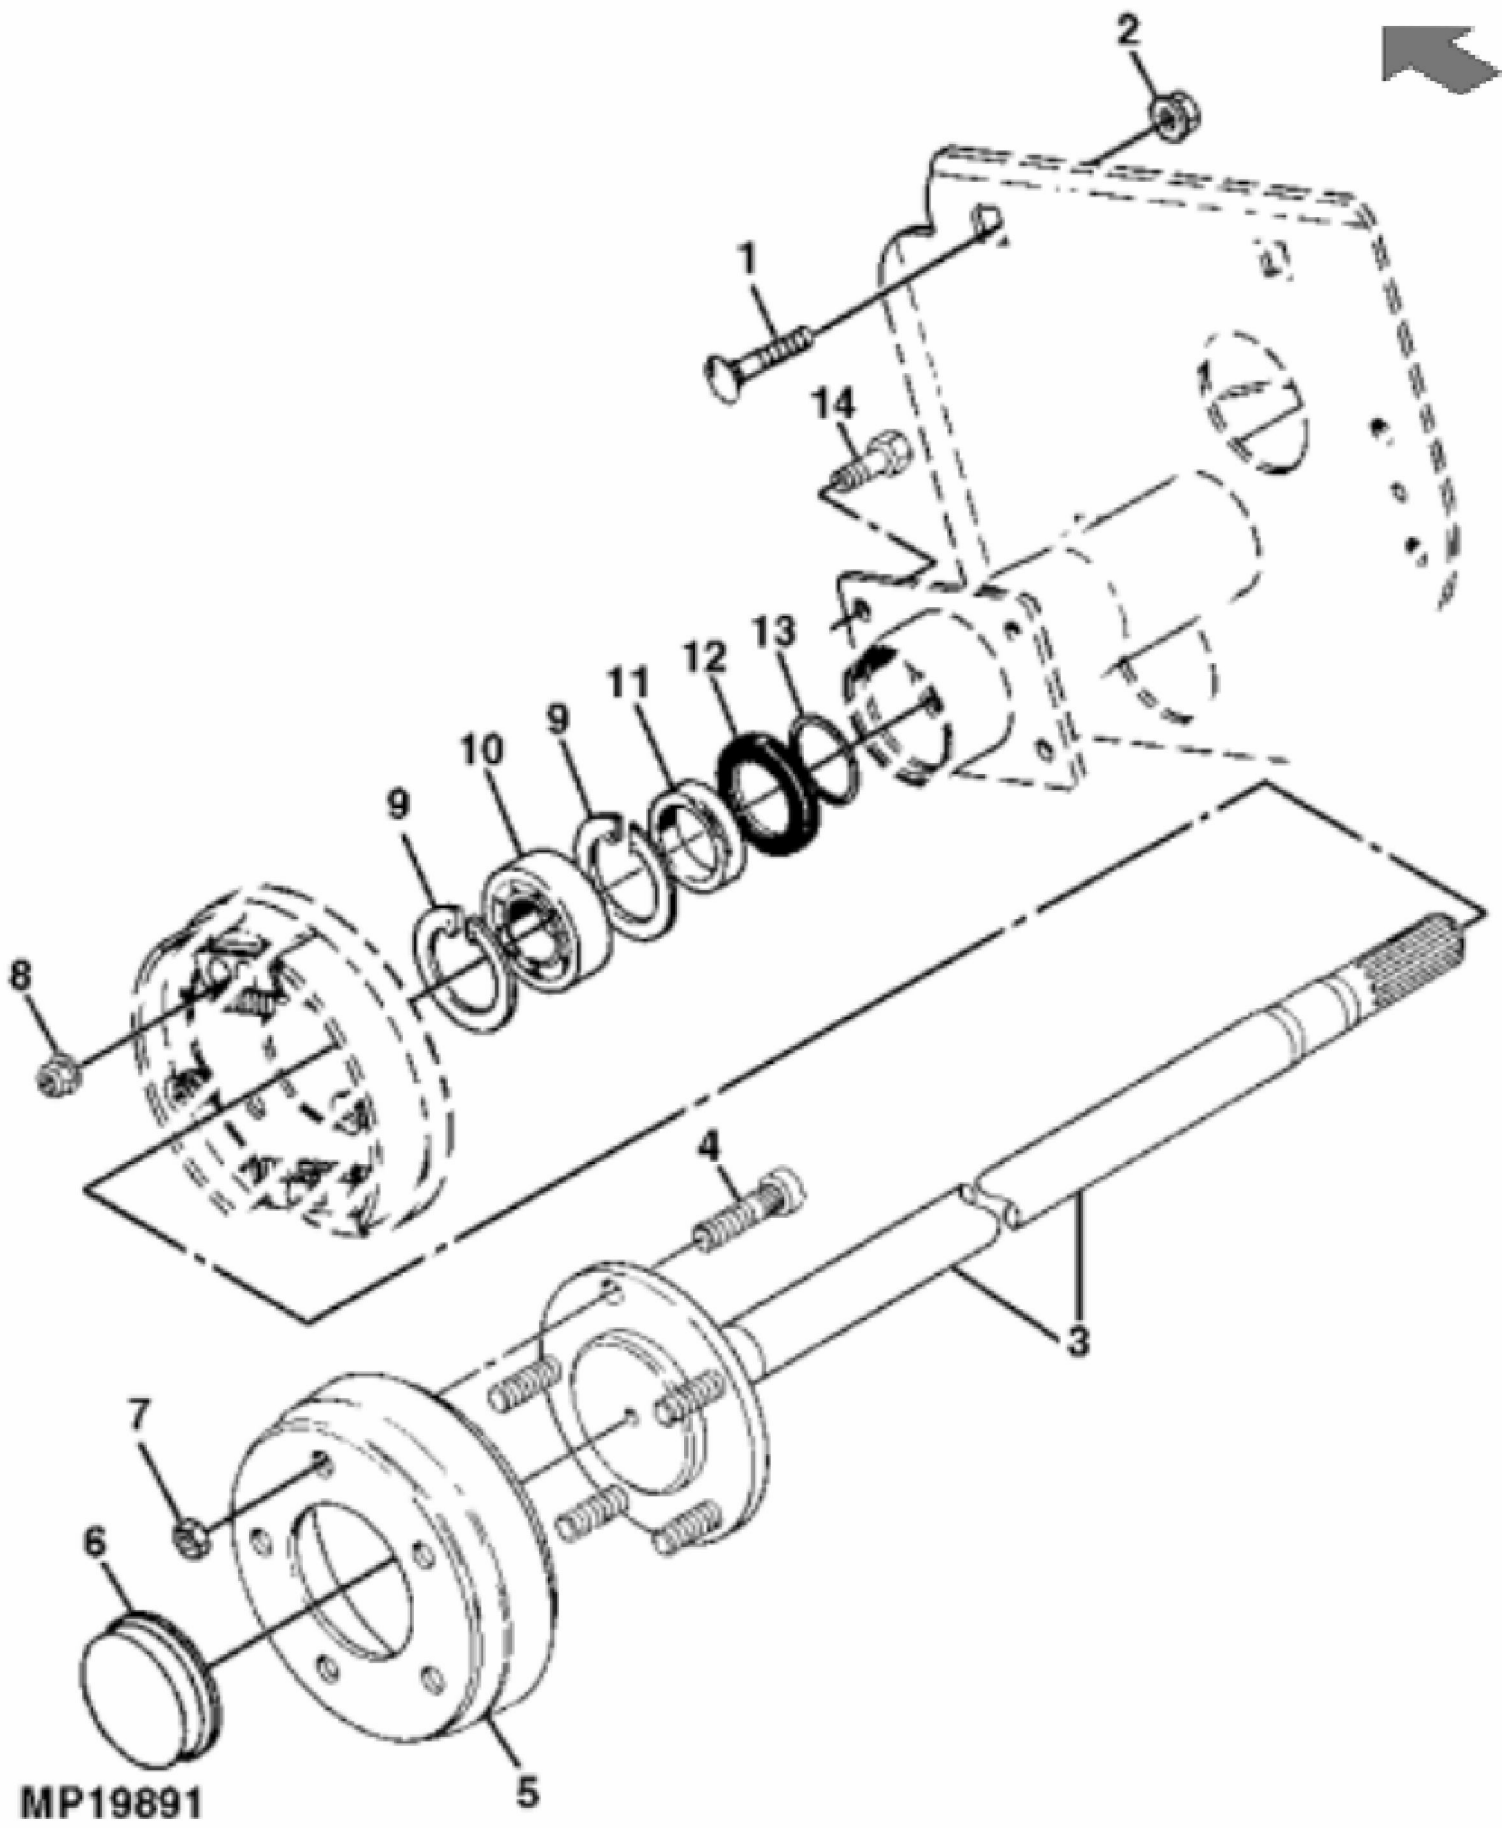

KEY	PART NO.	PART NAME	QTY	REMARKS
1	AM127765	GEAR KIT	1	Input Gear
2	M138174	SEAL	1	
3	M138167	SNAP RING	3	
4	M138166	O-RING	3	
5	M138178	BALL BEARING	1	
6	M138173	O-RING	1	
7	M138164	SHAFT	1	Input
8	M138165	BALL BEARING	1	
9	M143158	STRAP	1	Torque
10	24M7178	WASHER	3	10.500 X 30 X 2.500 mm
11	12H302	LOCK WASHER	6	1/4"
12	19H2571	CAP SCREW	6	1/4" X 1-3/8"
13	M132482	BALL BEARING	2	
14	R44302	TIE BAND	1	
15	14M7400	LOCK NUT	1	M10
16	MIU10757	PLUG	2	
17	MIU14508	HOUSING	1	SUB FOR AM127759; Axle
18	BEARING CAP	2	Differential
19	M138158	BOLT	4	Bearing Cap
20	M132483	BALL BEARING	2	
21	M143695	BOLT	4	
22	MIA10431	DIFFERENTIAL	1	(Includes Parts Marked)
23	TY25518	SEALANT	AR	RTV Silicone
24	M137731	SCREW	10	
25	AM128845	COVER KIT	1	Cover Plate
26	M140447	PLATE	1	Differential Cover
27	M145134	DRAIN PLUG	1	
28	M143662	LOCK NUT	4	
29	M141831	GEAR	1	Final Drive
30	M138162	SHAFT	1	Intermediate Gear
31	M138163	O-RING	2	
32	M140449	VENT	1	
32	M132499	ELBOW FITTING	1	
33	R56101	CLIP	1	
34	HOSE	1	CTL = 50 mm, MF M175325

KEY	PART NO.	PART NAME	QTY	REMARKS	
34	HOSE	AR	MF M175325	
35	19M8162	SCREW	1	M10 X 40	
36	AM129753	GEAR KIT	1	(Not Illustrated)	
37	MIA13157	BEARING KIT	1	(Not Illustrated) SUB FOR AM127763	
38	AM130557	TRANSAXLE	1	(Not Illustrated)	
39	MIA11645	REAR AXLE	1	(Not Illustrated) ORDER MIA12928; Electric, Hydro Mech Brake	

KEY	PART NO.	PART NAME	QTY	REMARKS	
1	03M7198	BOLT	6	M12 X 30	
2	14M7401	LOCK NUT	6	M12	
3	MIU14513	SHAFT	1	SUB FOR AM127760; Axle, LH	
3	MIU14514	SHAFT	1	SUB FOR AM127761; Axle, RH	
4	M137730	WHEEL BOLT	10		
5	M132513	BRAKE DRUM	2		
6	M123584	PLUG	2		
7	JD2351	NUT	10	WHEEL BOLT	
8	M132512	LOCK NUT	8		
9	M132508	SNAP RING	4		
10	M132510	BALL BEARING	2	AXLE	
11	M132509	RING	2		
12	M138176	SEAL	2	AXLE	
13	M132518	SNAP RING	2		
14	M132507	SCREW	8		