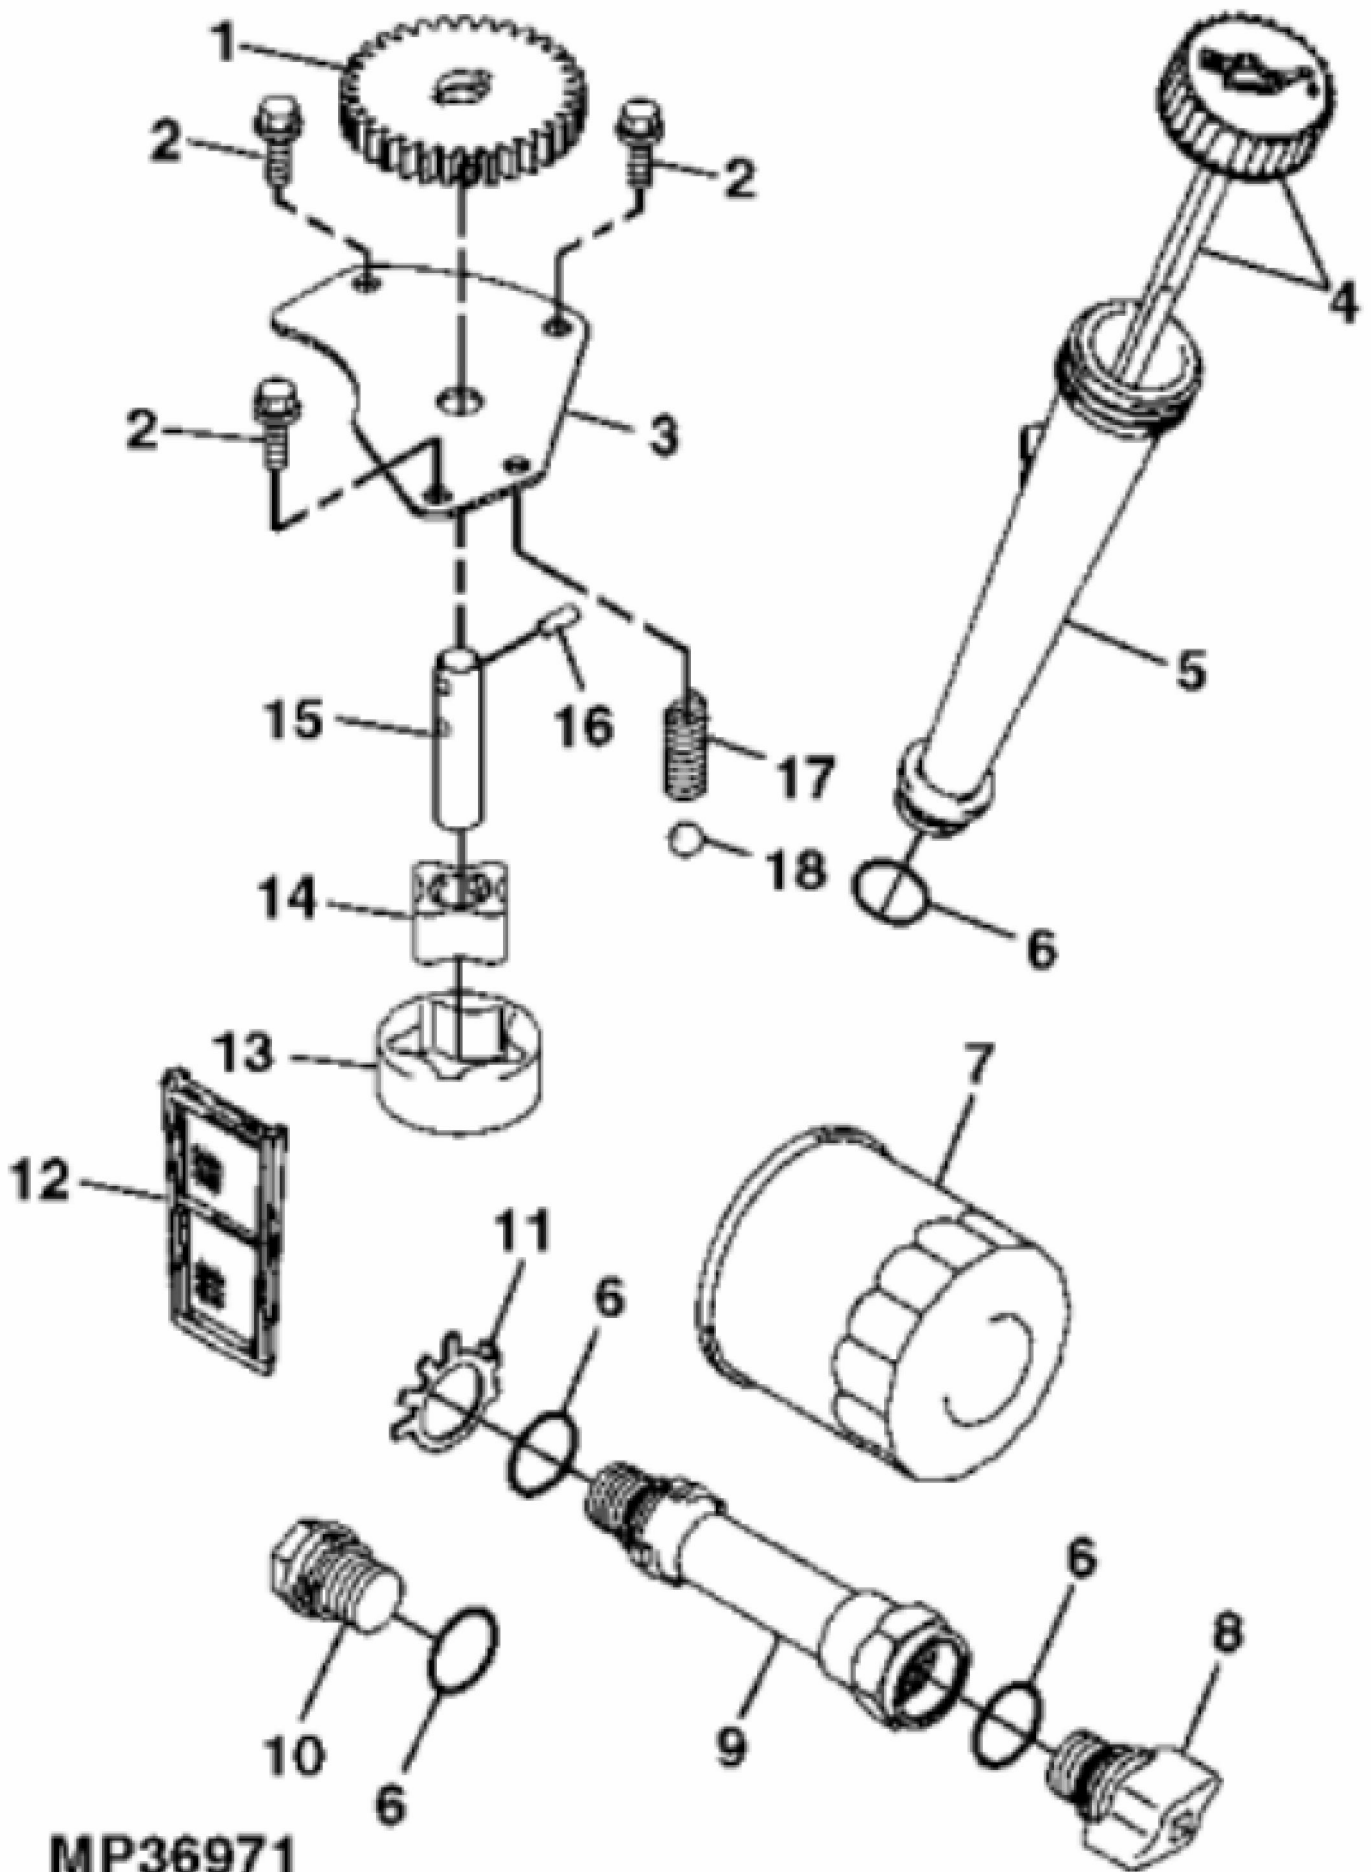

MP19275

John Deere > Turf And Utility >TRACTOR, LAWN AND GARDEN >X320 - TRACTOR, LAWN AND GARDEN >X320 Select Series Tractor >20 ENGINE (FH661V) MM15721, MM14829 >ST541135 - PISTON AND CRANKSHAFT

KEY	PART NO.	PART NAME	QTY	REMARKS
1	AM128738	PISTON RING KIT	2	STD
1	AM132069	PISTON RING KIT	AR	.50 MM (.020") OS
2	M138398	SNAP RING	4	(SUB FOR M140233)
3	M138397	PISTON PIN	2	
4	M143319	PISTON	2	STD
4	M146875	PISTON	AR	.50 MM (.020") OS
5	MIA10804	CONNECTING ROD	2	(SUB FOR AM132025)
6	M146763	BOLT	2	
7	AM133931	CRANKSHAFT	1	

MP38516

John Deere > Turf And Utility >TRACTOR, LAWN AND GARDEN >X320 - TRACTOR, LAWN AND GARDEN >X320 Select Series Tractor >20 ENGINE (FH661V) MM15721, MM14829 >ST541136 - CAMSHAFT AND VALVES

KEY	PART NO.	PART NAME	QTY	REMARKS
1	M146877	GUIDE	2	PUSH ROD
2	M146879	PUSH ROD	4	
3	M138403	TAPPET	4	
4	M147596	EXHAUST VALVE	2	
5	M140241	SPRING	4	
6	M138401	RETAINER	4	
7	M146881	BOLT	4	
8	M118845	RETAINER	4	(2 HALVES EACH)
9	M146876	ROCKER ARM	4	
10	M92891	NUT	4	
11	M138410	SCREW	4	
12	M140234	INTAKE VALVE	2	
13	MIA10793	CAMSHAFT	1	
14	M138413	EXTENSION SPRING	1	
15	M140240	PLATE	1	
16	M140238	GUIDE	1	
17	MIU10971	BALL	6	(SUB FOR M138412)
18	M138411	SNAP RING	2	NLA; ORDER MIU14000
18	MIU14000	SNAP RING	2	
19	M146880	PLATE	1	
20	MIU10708	SLEEVE	1	NLA; ORDER MIU13044
20	MIU13044	SLEEVE	1	
21	M146882	WASHER	1	
22	MIU11231	WASHER	1	