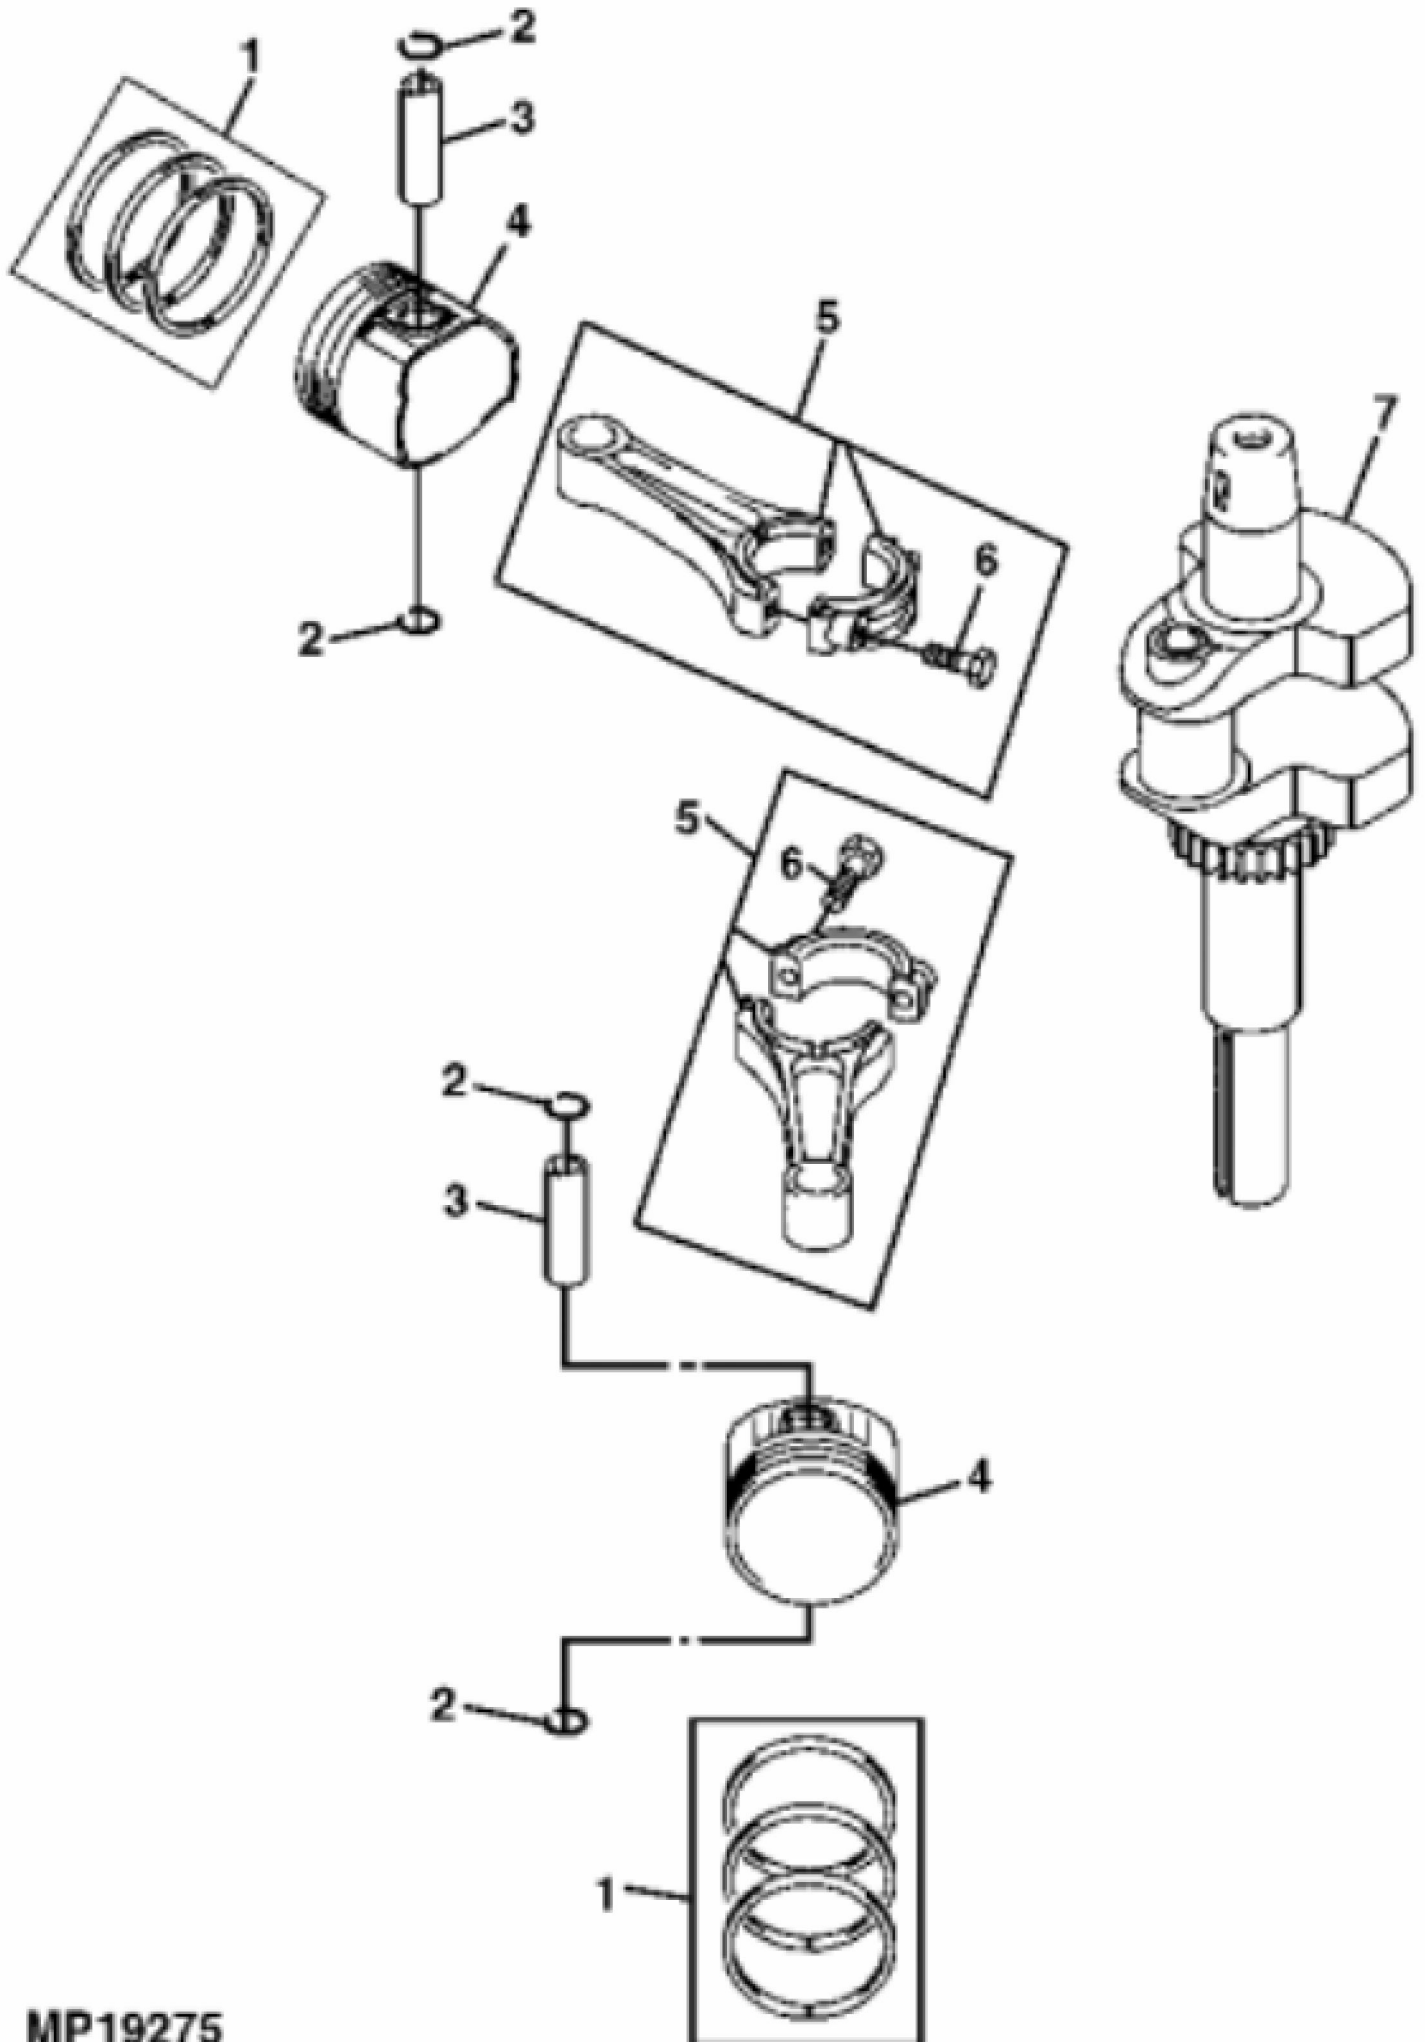

## HEAD AND CRANKCASE

KEY	PART NO.	PART NAME	QTY	Serial No.	REMARKS
1	AM133930	CRANKCASE	1		NLA; ORDER MIA10962; MARKED FH661V-AS04
1	MIA10962	CRANKCASE	1		(ENGINE MARKED FH661V-BS04, FH661V-CS04, FH661V-DS04)
2	M127431	ADAPTER FITTING	1		
3	M140222	GASKET	1	____-085000	BREATHER (SUB MIA11393)
3	MIU11731	GASKET	1	085001-____	(A)
4	M140224	COVER	1	____-085000	BREATHER (SUB MIA11393)
4	MIU11732	COVER	1	085001-____	(A)
5	MIU11325	BOLT	4	____-085000	(SUB MIA11393)
5	19M7775	SCREW	4	085001-____	M6 X 16, (A)
6	M150948	SEAL	1		
7	MIU11322	BOLT	2		
8	M138389	SEAL	4		
9	19M7320	CAP SCREW	4		M6 X 40
10	M140218	CASE	2		ROCKER
11	M140221	GASKET	2		ROCKER CASE
12	19M8319	SCREW	18		M8 X 50
13	MIA10402	CYLINDER HEAD	1		NO.1
14	M138388	PIN	6		
15	M147908	ENGINE CYLINDER HEAD GASKET	2		
16	M138395	STUD	4		NLA; ORDER MIU11736
16	MIU11736	BOLT	4		NLA; ORDER MIU12726
16	MIU12726	STUD	4		
17	M140220	GASKET	1		CRANKCASE COVER
18	AM135296	CYLINDER HEAD	1		NO.2
19	M147270	PLUG	4		NLA; ORDER MIU14001
19	MIU14001	PLUG	4		
20	M140231	SNAP RING	2		
21	M149282	SEAL	1		
22	M138392	SEAL	1		NLA; ORDER M151774
22	M151774	SEAL	1		
23	MIU11292	COVER	1		CRANKCASE (SUB FOR M150623)
24	M140223	PLATE	1		
25	M140229	VALVE	1		

KEY	PART NO.	PART NAME	QTY	Serial No.	REMARKS
26	GC00331	SCREW	4		9.525 X 29.580 mm, NLA; ORDER GX24210; ENGINE MOUNTING
26	GX24210	SCREW	4		
27	21M7244	SCREW	1		M4 X 8
28	M141350	FILTER ELEMENT	1		NLA; ORDER MIA11393
..	AM134886	GASOLINE ENGINE	1		(MARKED FH661V-AS04)(SUB MIA11833 ) (ALSO ORDER AM136579)
..	MIA10519	GASOLINE ENGINE	1		(MARKED FH661V-BS04)(SUB MIA11833)
..	MIA11076	GASOLINE ENGINE	1		(MARKED FH661V-CS04), (SUB MIA11833)
..	MIA11833	GASOLINE ENGINE	1		(MARKED FH661V-DS04)
..	AM133940	SHORT BLOCK ASSEMBLY	1		NLA, ORDER MIA10964, (ENGINE MARKED FH661V-AS04)
..	MIA10964	SHORT BLOCK ASSEMBLY	1		(ENGINE MARKED FH661V-BS04, FH661V-CS04, FH661V-DS04)
..	MIA11393	COVER KIT	1		(INCLUDES PARTS MARKED (A))