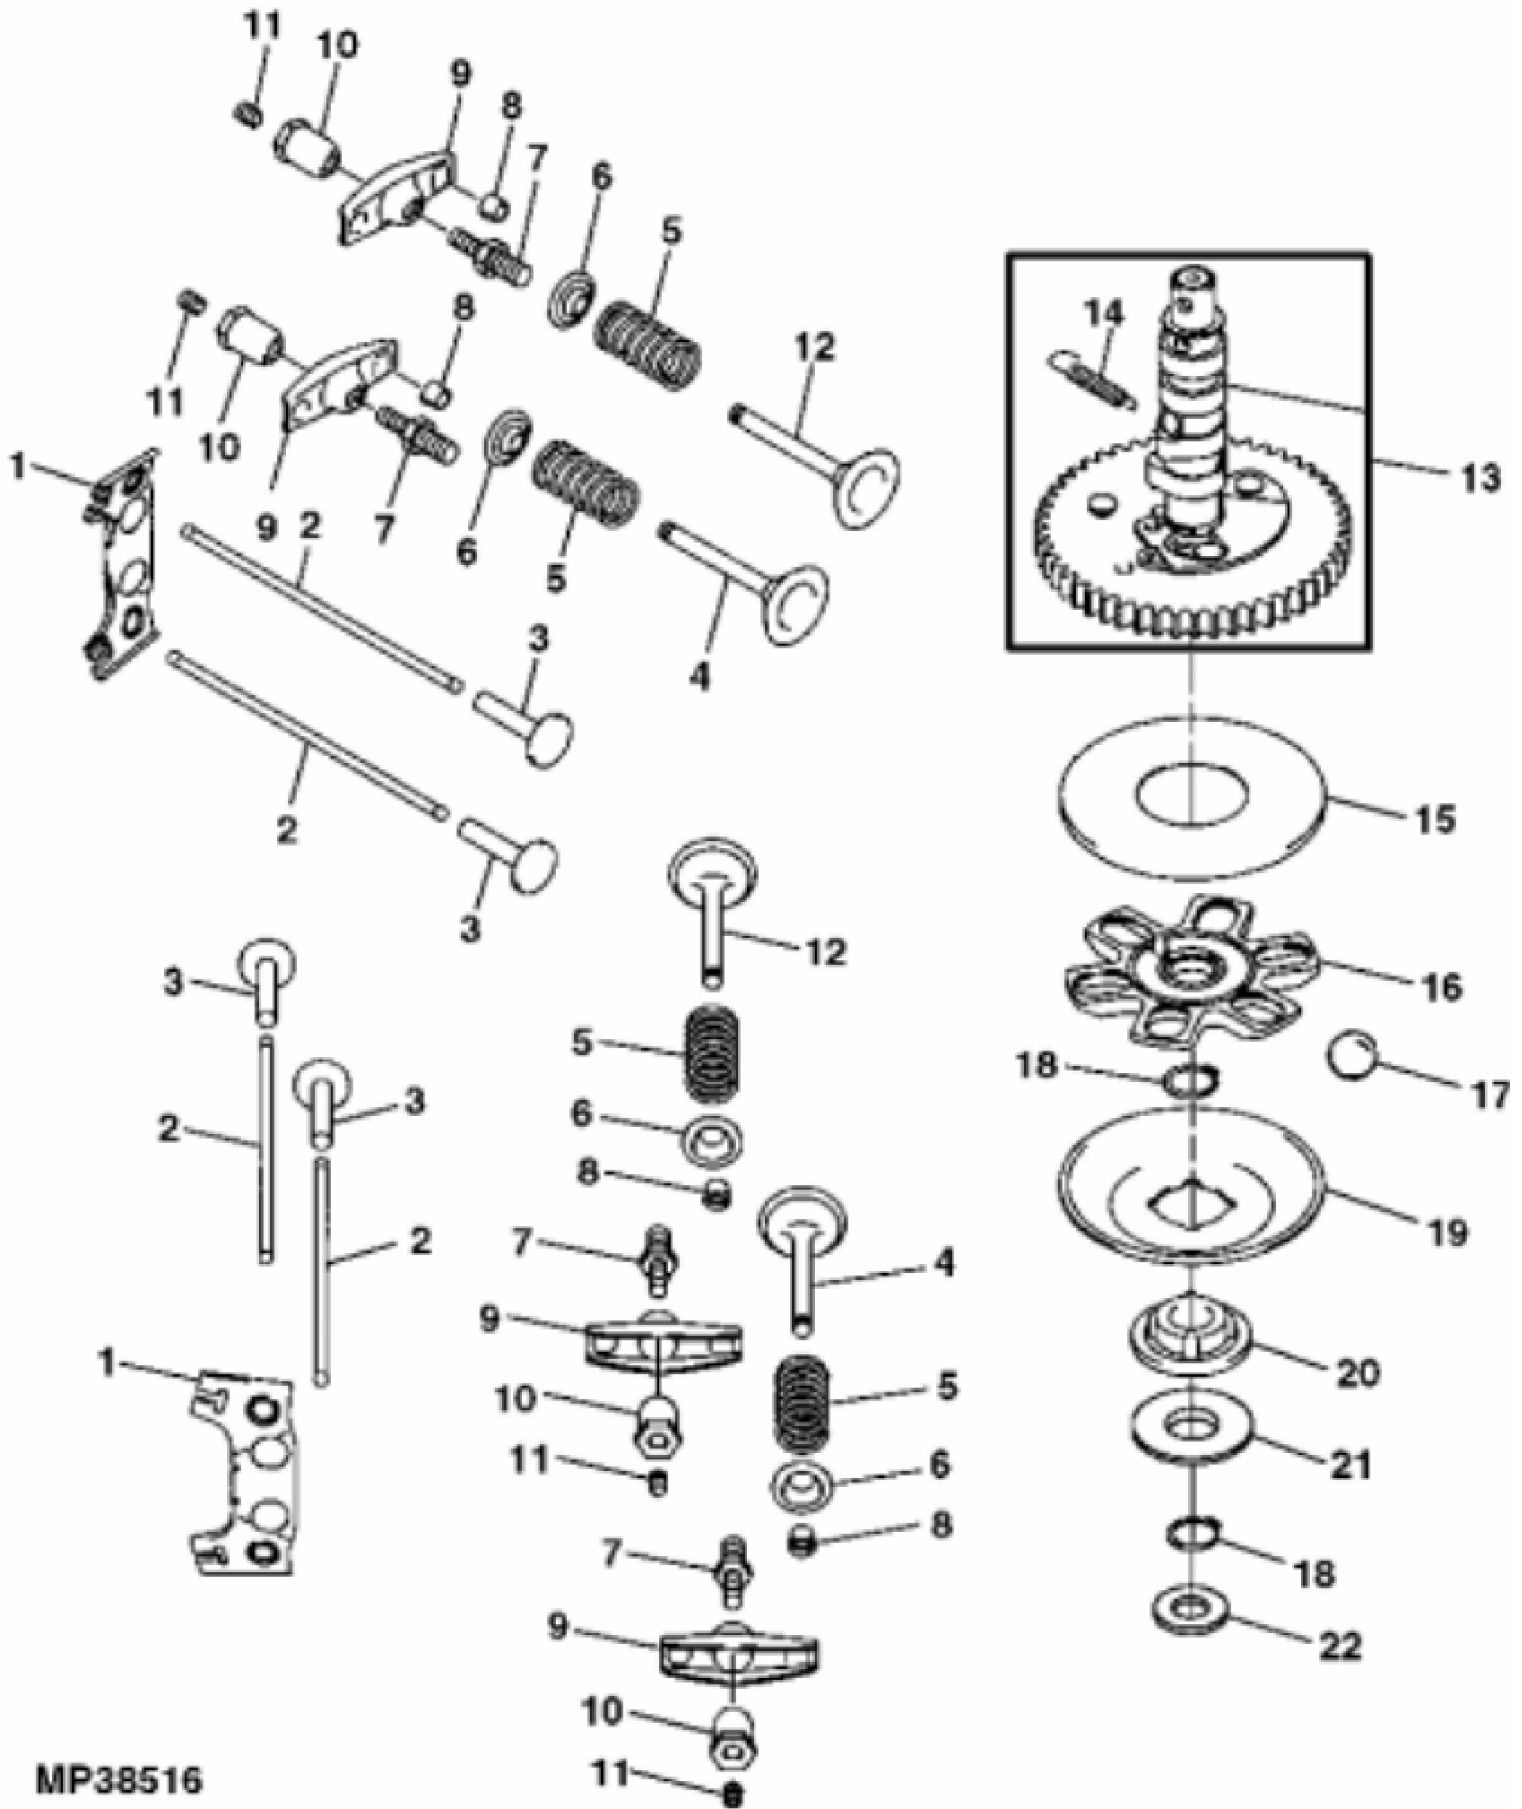

MP38516

John Deere > Turf And Utility >TRACTOR, LAWN AND GARDEN >X320 - TRACTOR, LAWN AND GARDEN >X320 Select Series Tractor >20 ENGINE (FH661V) MM15721, MM14829 >ST541136 - CAMSHAFT AND VALVES

KEY	PART NO.	PART NAME	QTY	REMARKS
1	M146877	GUIDE	2	PUSH ROD
2	M146879	PUSH ROD	4	
3	M138403	TAPPET	4	
4	M147596	EXHAUST VALVE	2	
5	M140241	SPRING	4	
6	M138401	RETAINER	4	
7	M146881	BOLT	4	
8	M118845	RETAINER	4	(2 HALVES EACH)
9	M146876	ROCKER ARM	4	
10	M92891	NUT	4	
11	M138410	SCREW	4	
12	M140234	INTAKE VALVE	2	
13	MIA10793	CAMSHAFT	1	
14	M138413	EXTENSION SPRING	1	
15	M140240	PLATE	1	
16	M140238	GUIDE	1	
17	MIU10971	BALL	6	(SUB FOR M138412)
18	M138411	SNAP RING	2	NLA; ORDER MIU14000
18	MIU14000	SNAP RING	2	
19	M146880	PLATE	1	
20	MIU10708	SLEEVE	1	NLA; ORDER MIU13044
20	MIU13044	SLEEVE	1	
21	M146882	WASHER	1	
22	MIU11231	WASHER	1