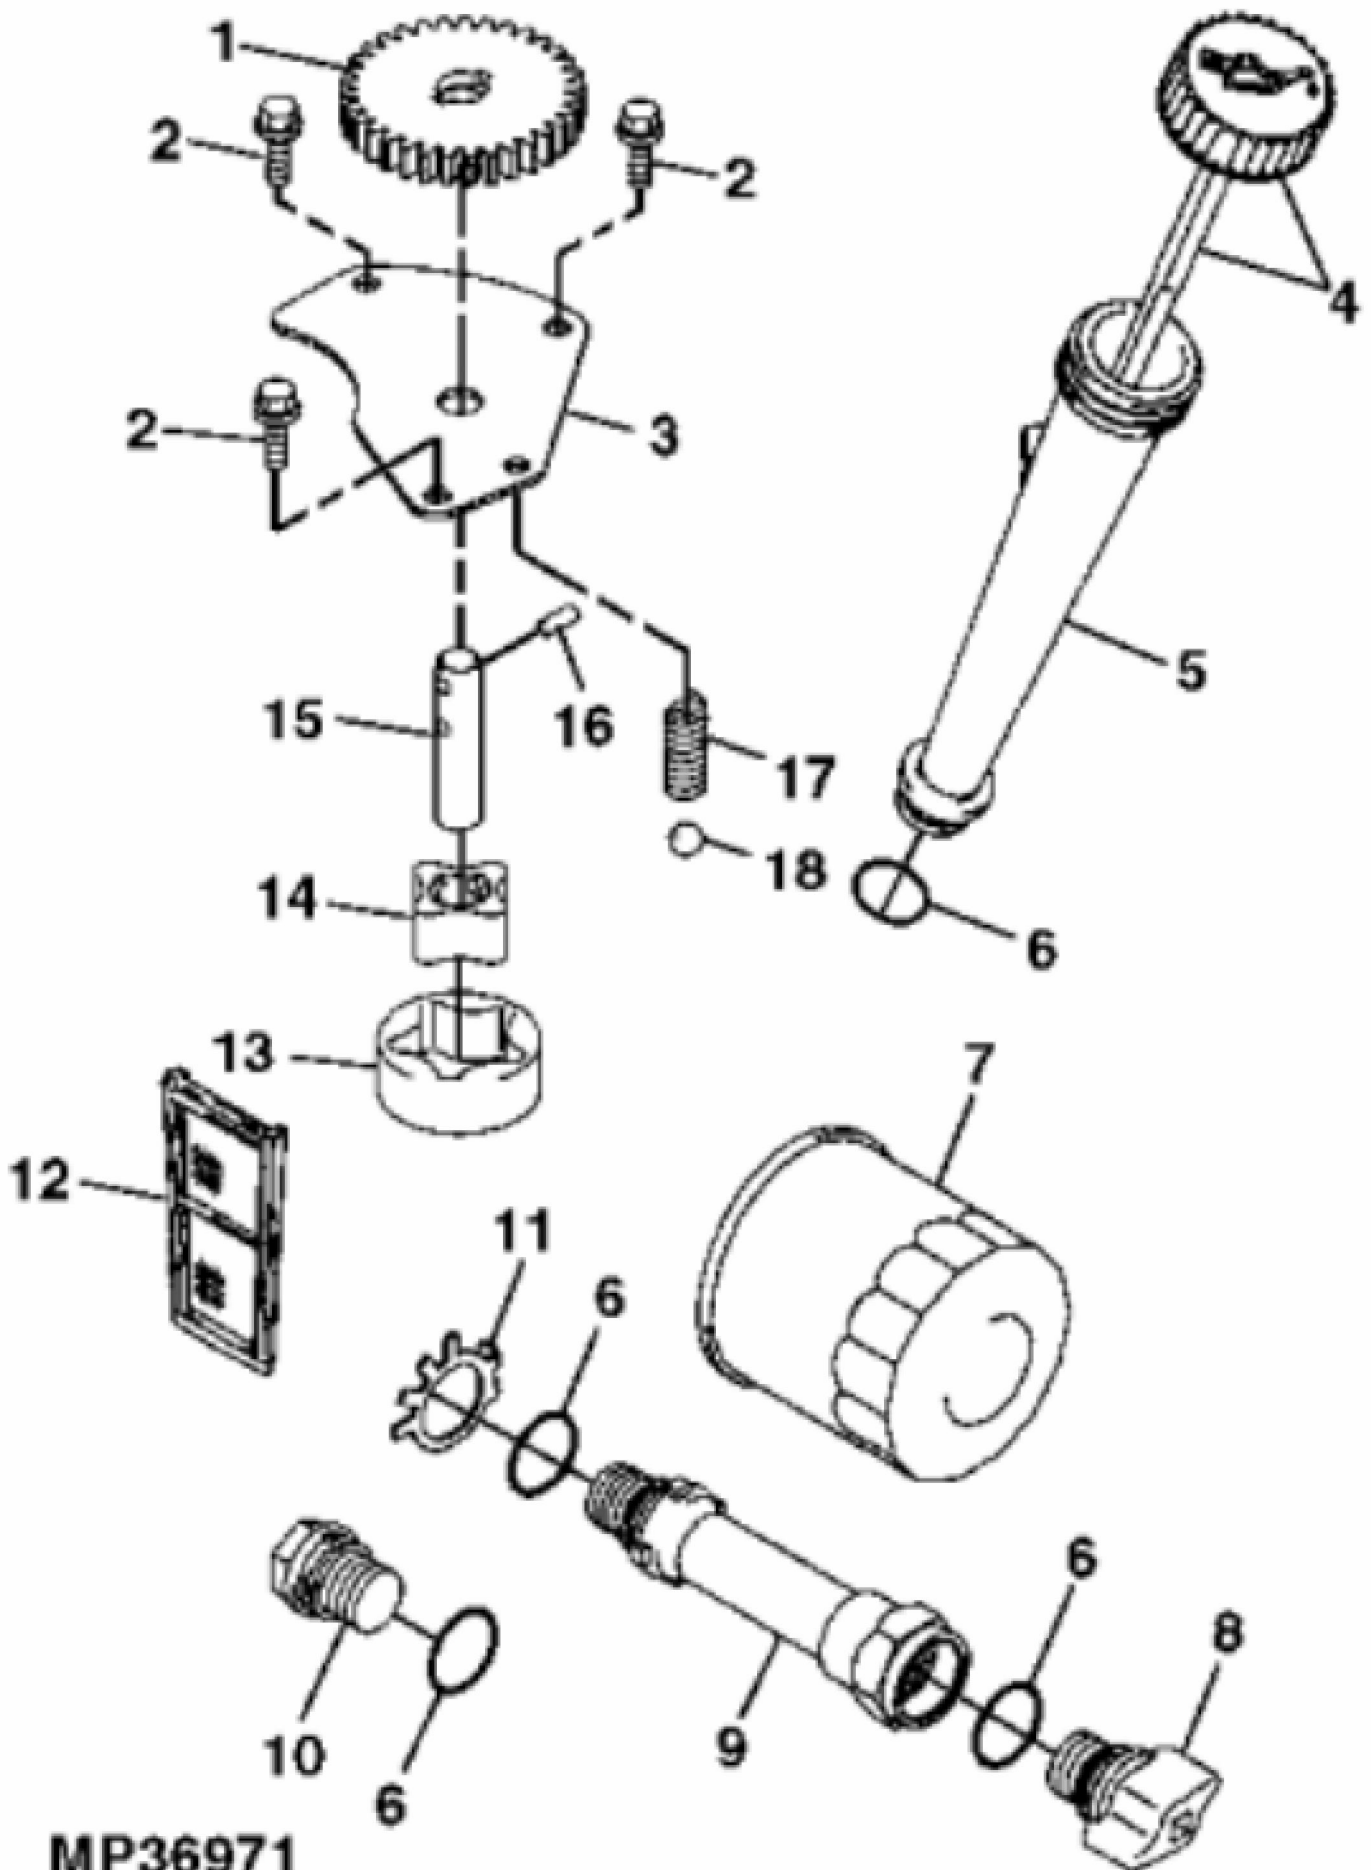

KEY	PART NO.	PART NAME	QTY	REMARKS
26	GC00331	SCREW	4	9.525 X 29.580 mm, NLA; ORDER GX24210; ENGINE MOUNTING
26	GX24210	SCREW	4	
27	21M7244	SCREW	1	M4 X 8
28	M141350	FILTER ELEMENT	1	NLA; ORDER MIA11393
28	MIA11393	COVER KIT	1	(INCLUDES PARTS MARKED (A))
..	AM134886	GASOLINE ENGINE	1	(MARKED FH661V-AS04) (SUB MIA11833) (ALSO ORDER AM136579)
..	MIA10519	GASOLINE ENGINE	1	(MARKED FH661V-BS04) (SUB MIA11833)
..	MIA11076	GASOLINE ENGINE	1	(MARKED FH661V-CS04), (SUB MIA11833)
..	MIA11833	GASOLINE ENGINE	1	(ENGINE MARKED FH661V-DS04)
..	AM133940	SHORT BLOCK ASSEMBLY	1	(ENGINE MARKED FH661V-AS04)
..	MIA10964	SHORT BLOCK ASSEMBLY	1	(ENGINE MARKED FH661V-BS04, FH661V-CS04, FH661V-DS04)

MP19275

John Deere > Turf And Utility >TRACTOR, LAWN AND GARDEN >X324 - TRACTOR, LAWN AND GARDEN >X324 Select Series Tractor >20 ENGINE MM14829 (- 180000) >ST541135 - PISTON AND CRANKSHAFT

KEY	PART NO.	PART NAME	QTY	REMARKS
1	AM128738	PISTON RING KIT	2	STD
1	AM132069	PISTON RING KIT	AR	.50 MM (.020") OS
2	M138398	SNAP RING	4	(SUB FOR M140233)
3	M138397	PISTON PIN	2	
4	M143319	PISTON	2	STD
4	M146875	PISTON	AR	.50 MM (.020") OS
5	MIA10804	CONNECTING ROD	2	(SUB FOR AM132025)
6	M146763	BOLT	2	
7	AM133931	CRANKSHAFT	1	

MP38516

KEY	PART NO.	PART NAME	QTY	REMARKS
1	M146877	GUIDE	2	PUSH ROD
2	M146879	PUSH ROD	4	
3	M138403	TAPPET	4	
4	M147596	EXHAUST VALVE	2	
5	M140241	SPRING	4	
6	M138401	RETAINER	4	
7	M146881	BOLT	4	
8	M118845	RETAINER	4	(2 HALVES EACH)
9	M146876	ROCKER ARM	4	
10	M92891	NUT	4	
11	M138410	SCREW	4	
12	M140234	INTAKE VALVE	2	
13	MIA10793	CAMSHAFT	1	
14	M138413	EXTENSION SPRING	1	
15	M140240	PLATE	1	
16	M140238	GUIDE	1	
17	MIU10971	BALL	6	(SUB FOR M138412)
18	M138411	SNAP RING	2	NLA; ORDER MIU14000
18	MIU14000	SNAP RING	2	
19	M146880	PLATE	1	
20	MIU10708	SLEEVE	1	NLA; ORDER MIU13044
20	MIU13044	SLEEVE	1	
21	M146882	WASHER	1	
22	MIU11231	WASHER	1	