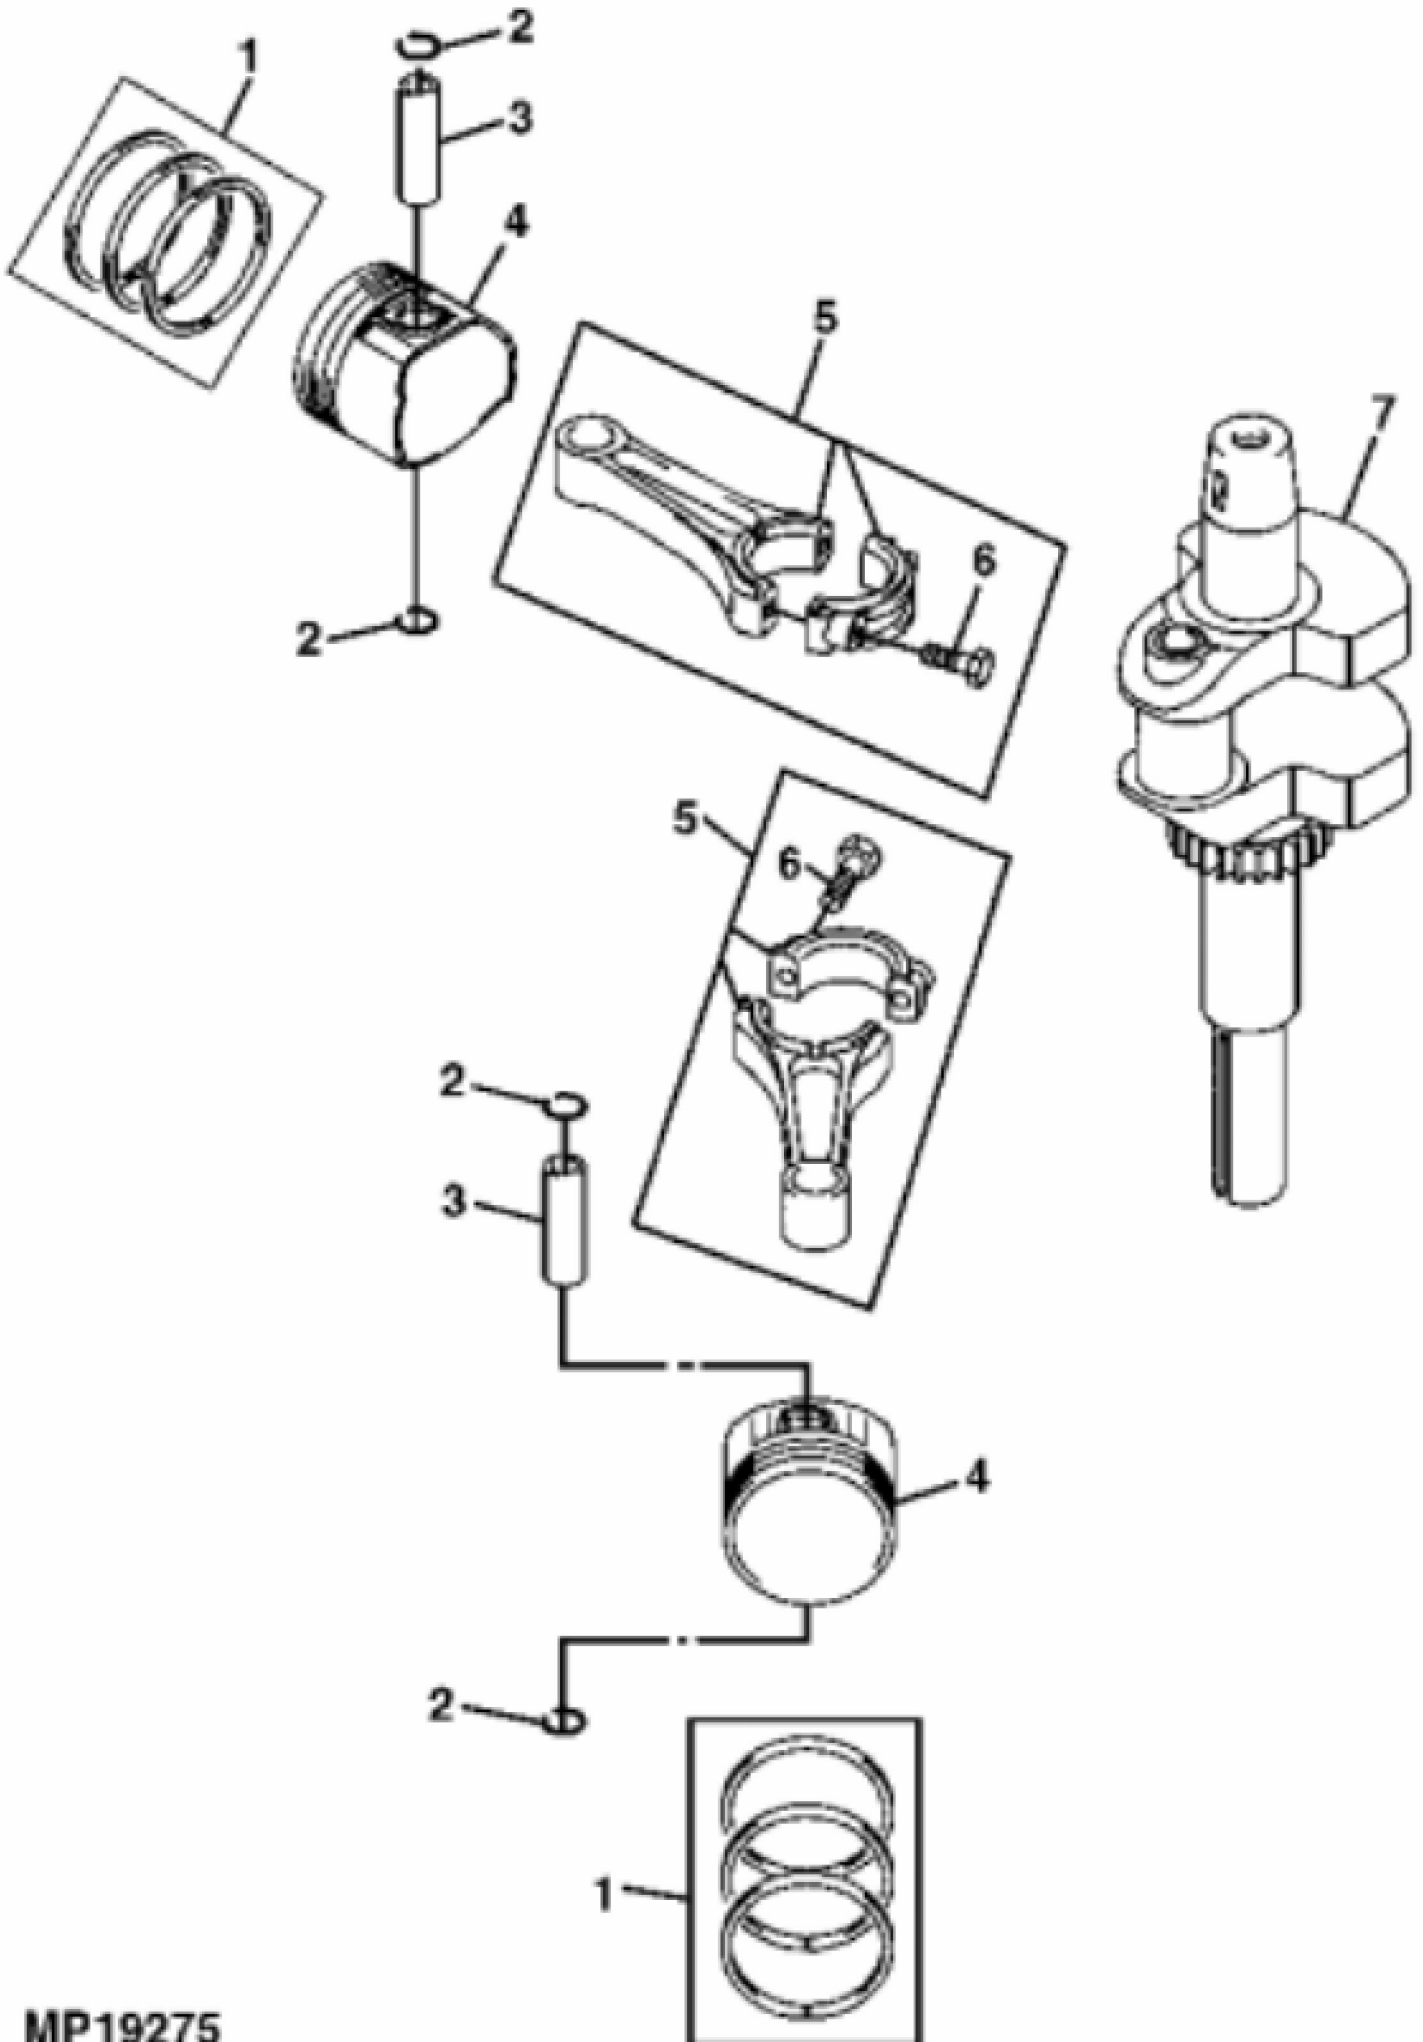

KEY	PART NO.	PART NAME	QTY	REMARKS
26	GC00331	SCREW	4	9.525 X 29.580 mm, NLA; ORDER GX24210; ENGINE MOUNTING
26	GX24210	SCREW	4	
27	21M7244	SCREW	1	M4 X 8
28	M141350	FILTER ELEMENT	1	NLA; ORDER MIA11393
28	MIA11393	COVER KIT	1	(INCLUDES PARTS MARKED (A))
..	AM134886	GASOLINE ENGINE	1	(MARKED FH661V-AS04) (SUB MIA11833) (ALSO ORDER AM136579)
..	MIA10519	GASOLINE ENGINE	1	(MARKED FH661V-BS04) (SUB MIA11833)
..	MIA11076	GASOLINE ENGINE	1	(MARKED FH661V-CS04), (SUB MIA11833)
..	MIA11833	GASOLINE ENGINE	1	(ENGINE MARKED FH661V-DS04)
..	AM133940	SHORT BLOCK ASSEMBLY	1	(ENGINE MARKED FH661V-AS04)
..	MIA10964	SHORT BLOCK ASSEMBLY	1	(ENGINE MARKED FH661V-BS04, FH661V-CS04, FH661V-DS04)

MP19275

John Deere > Turf And Utility >TRACTOR, LAWN AND GARDEN >X324 - TRACTOR, LAWN AND GARDEN >X324 Select Series Tractor >20 ENGINE MM14829 (- 180000) >ST541135 - PISTON AND CRANKSHAFT

KEY	PART NO.	PART NAME	QTY	REMARKS
1	AM128738	PISTON RING KIT	2	STD
1	AM132069	PISTON RING KIT	AR	.50 MM (.020") OS
2	M138398	SNAP RING	4	(SUB FOR M140233)
3	M138397	PISTON PIN	2	
4	M143319	PISTON	2	STD
4	M146875	PISTON	AR	.50 MM (.020") OS
5	MIA10804	CONNECTING ROD	2	(SUB FOR AM132025)
6	M146763	BOLT	2	
7	AM133931	CRANKSHAFT	1	

MP38516

KEY	PART NO.	PART NAME	QTY	REMARKS
1	M146877	GUIDE	2	PUSH ROD
2	M146879	PUSH ROD	4	
3	M138403	TAPPET	4	
4	M147596	EXHAUST VALVE	2	
5	M140241	SPRING	4	
6	M138401	RETAINER	4	
7	M146881	BOLT	4	
8	M118845	RETAINER	4	(2 HALVES EACH)
9	M146876	ROCKER ARM	4	
10	M92891	NUT	4	
11	M138410	SCREW	4	
12	M140234	INTAKE VALVE	2	
13	MIA10793	CAMSHAFT	1	
14	M138413	EXTENSION SPRING	1	
15	M140240	PLATE	1	
16	M140238	GUIDE	1	
17	MIU10971	BALL	6	(SUB FOR M138412)
18	M138411	SNAP RING	2	NLA; ORDER MIU14000
18	MIU14000	SNAP RING	2	
19	M146880	PLATE	1	
20	MIU10708	SLEEVE	1	NLA; ORDER MIU13044
20	MIU13044	SLEEVE	1	
21	M146882	WASHER	1	
22	MIU11231	WASHER	1	