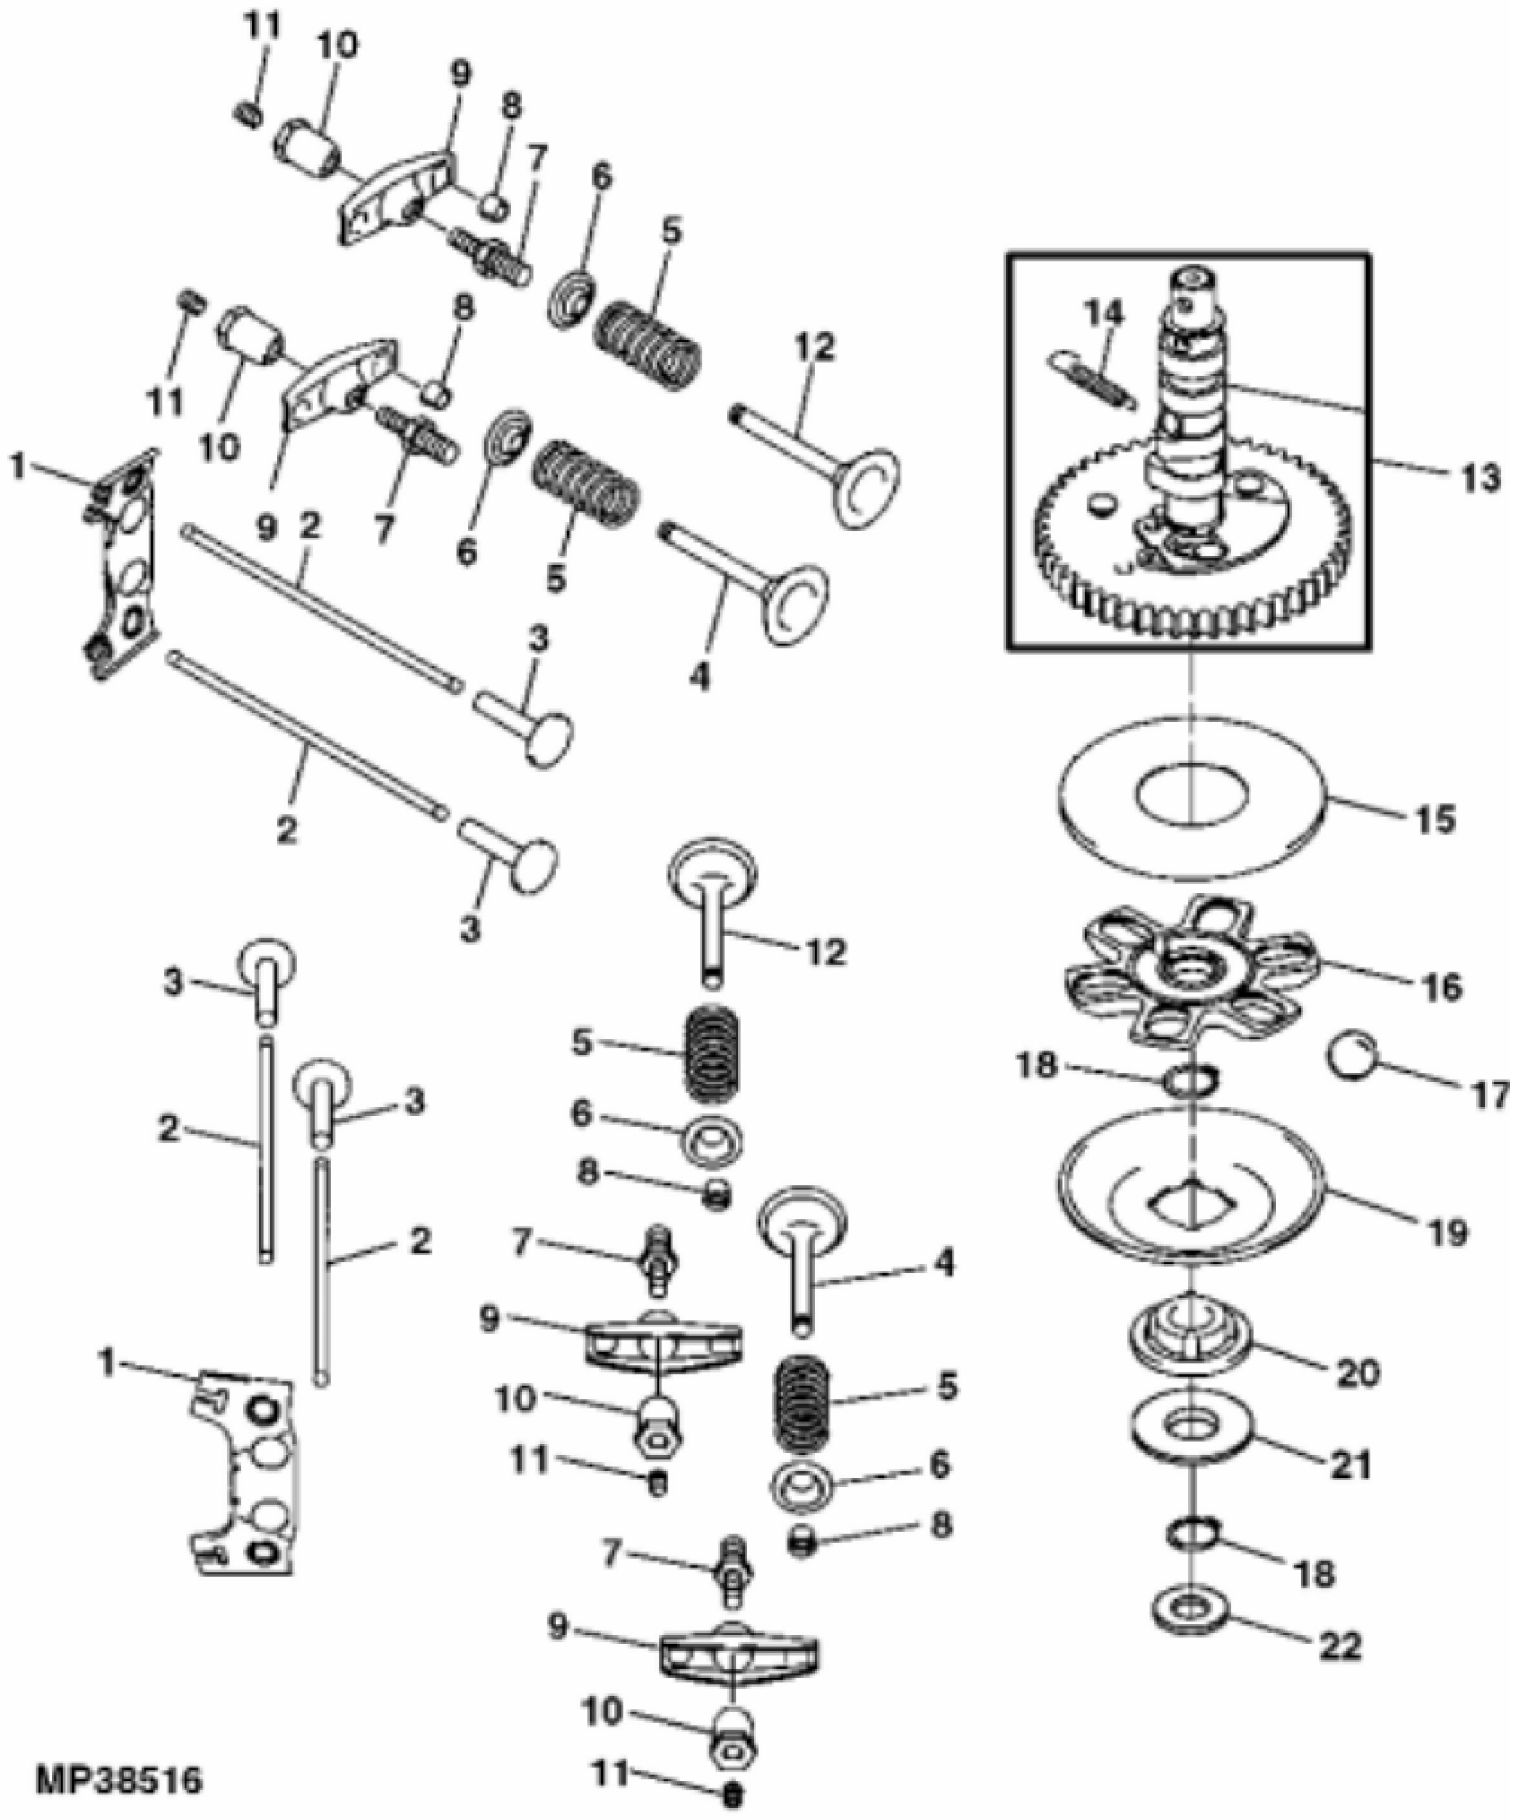

KEY	PART NO.	PART NAME	QTY	REMARKS
26	GC00331	SCREW	4	9.525 X 29.580 mm, NLA; ORDER GX24210; ENGINE MOUNTING
26	GX24210	SCREW	4	
27	21M7244	SCREW	1	M4 X 8
28	M141350	FILTER ELEMENT	1	NLA; ORDER MIA11393
28	MIA11393	COVER KIT	1	(INCLUDES PARTS MARKED (A))
..	AM134886	GASOLINE ENGINE	1	(MARKED FH661V-AS04) (SUB MIA11833) (ALSO ORDER AM136579)
..	MIA10519	GASOLINE ENGINE	1	(MARKED FH661V-BS04) (SUB MIA11833)
..	MIA11076	GASOLINE ENGINE	1	(MARKED FH661V-CS04), (SUB MIA11833)
..	MIA11833	GASOLINE ENGINE	1	(ENGINE MARKED FH661V-DS04)
..	AM133940	SHORT BLOCK ASSEMBLY	1	(ENGINE MARKED FH661V-AS04)
..	MIA10964	SHORT BLOCK ASSEMBLY	1	(ENGINE MARKED FH661V-BS04, FH661V-CS04, FH661V-DS04)

MP19275

John Deere > Turf And Utility >TRACTOR, LAWN AND GARDEN >X324 - TRACTOR, LAWN AND GARDEN >X324 Select Series Tractor >20 ENGINE MM14829 (- 180000) >ST541135 - PISTON AND CRANKSHAFT

KEY	PART NO.	PART NAME	QTY	REMARKS
1	AM128738	PISTON RING KIT	2	STD
1	AM132069	PISTON RING KIT	AR	.50 MM (.020") OS
2	M138398	SNAP RING	4	(SUB FOR M140233)
3	M138397	PISTON PIN	2	
4	M143319	PISTON	2	STD
4	M146875	PISTON	AR	.50 MM (.020") OS
5	MIA10804	CONNECTING ROD	2	(SUB FOR AM132025)
6	M146763	BOLT	2	
7	AM133931	CRANKSHAFT	1	

MP38516

KEY	PART NO.	PART NAME	QTY	REMARKS
1	M146877	GUIDE	2	PUSH ROD
2	M146879	PUSH ROD	4	
3	M138403	TAPPET	4	
4	M147596	EXHAUST VALVE	2	
5	M140241	SPRING	4	
6	M138401	RETAINER	4	
7	M146881	BOLT	4	
8	M118845	RETAINER	4	(2 HALVES EACH)
9	M146876	ROCKER ARM	4	
10	M92891	NUT	4	
11	M138410	SCREW	4	
12	M140234	INTAKE VALVE	2	
13	MIA10793	CAMSHAFT	1	
14	M138413	EXTENSION SPRING	1	
15	M140240	PLATE	1	
16	M140238	GUIDE	1	
17	MIU10971	BALL	6	(SUB FOR M138412)
18	M138411	SNAP RING	2	NLA; ORDER MIU14000
18	MIU14000	SNAP RING	2	
19	M146880	PLATE	1	
20	MIU10708	SLEEVE	1	NLA; ORDER MIU13044
20	MIU13044	SLEEVE	1	
21	M146882	WASHER	1	
22	MIU11231	WASHER	1	