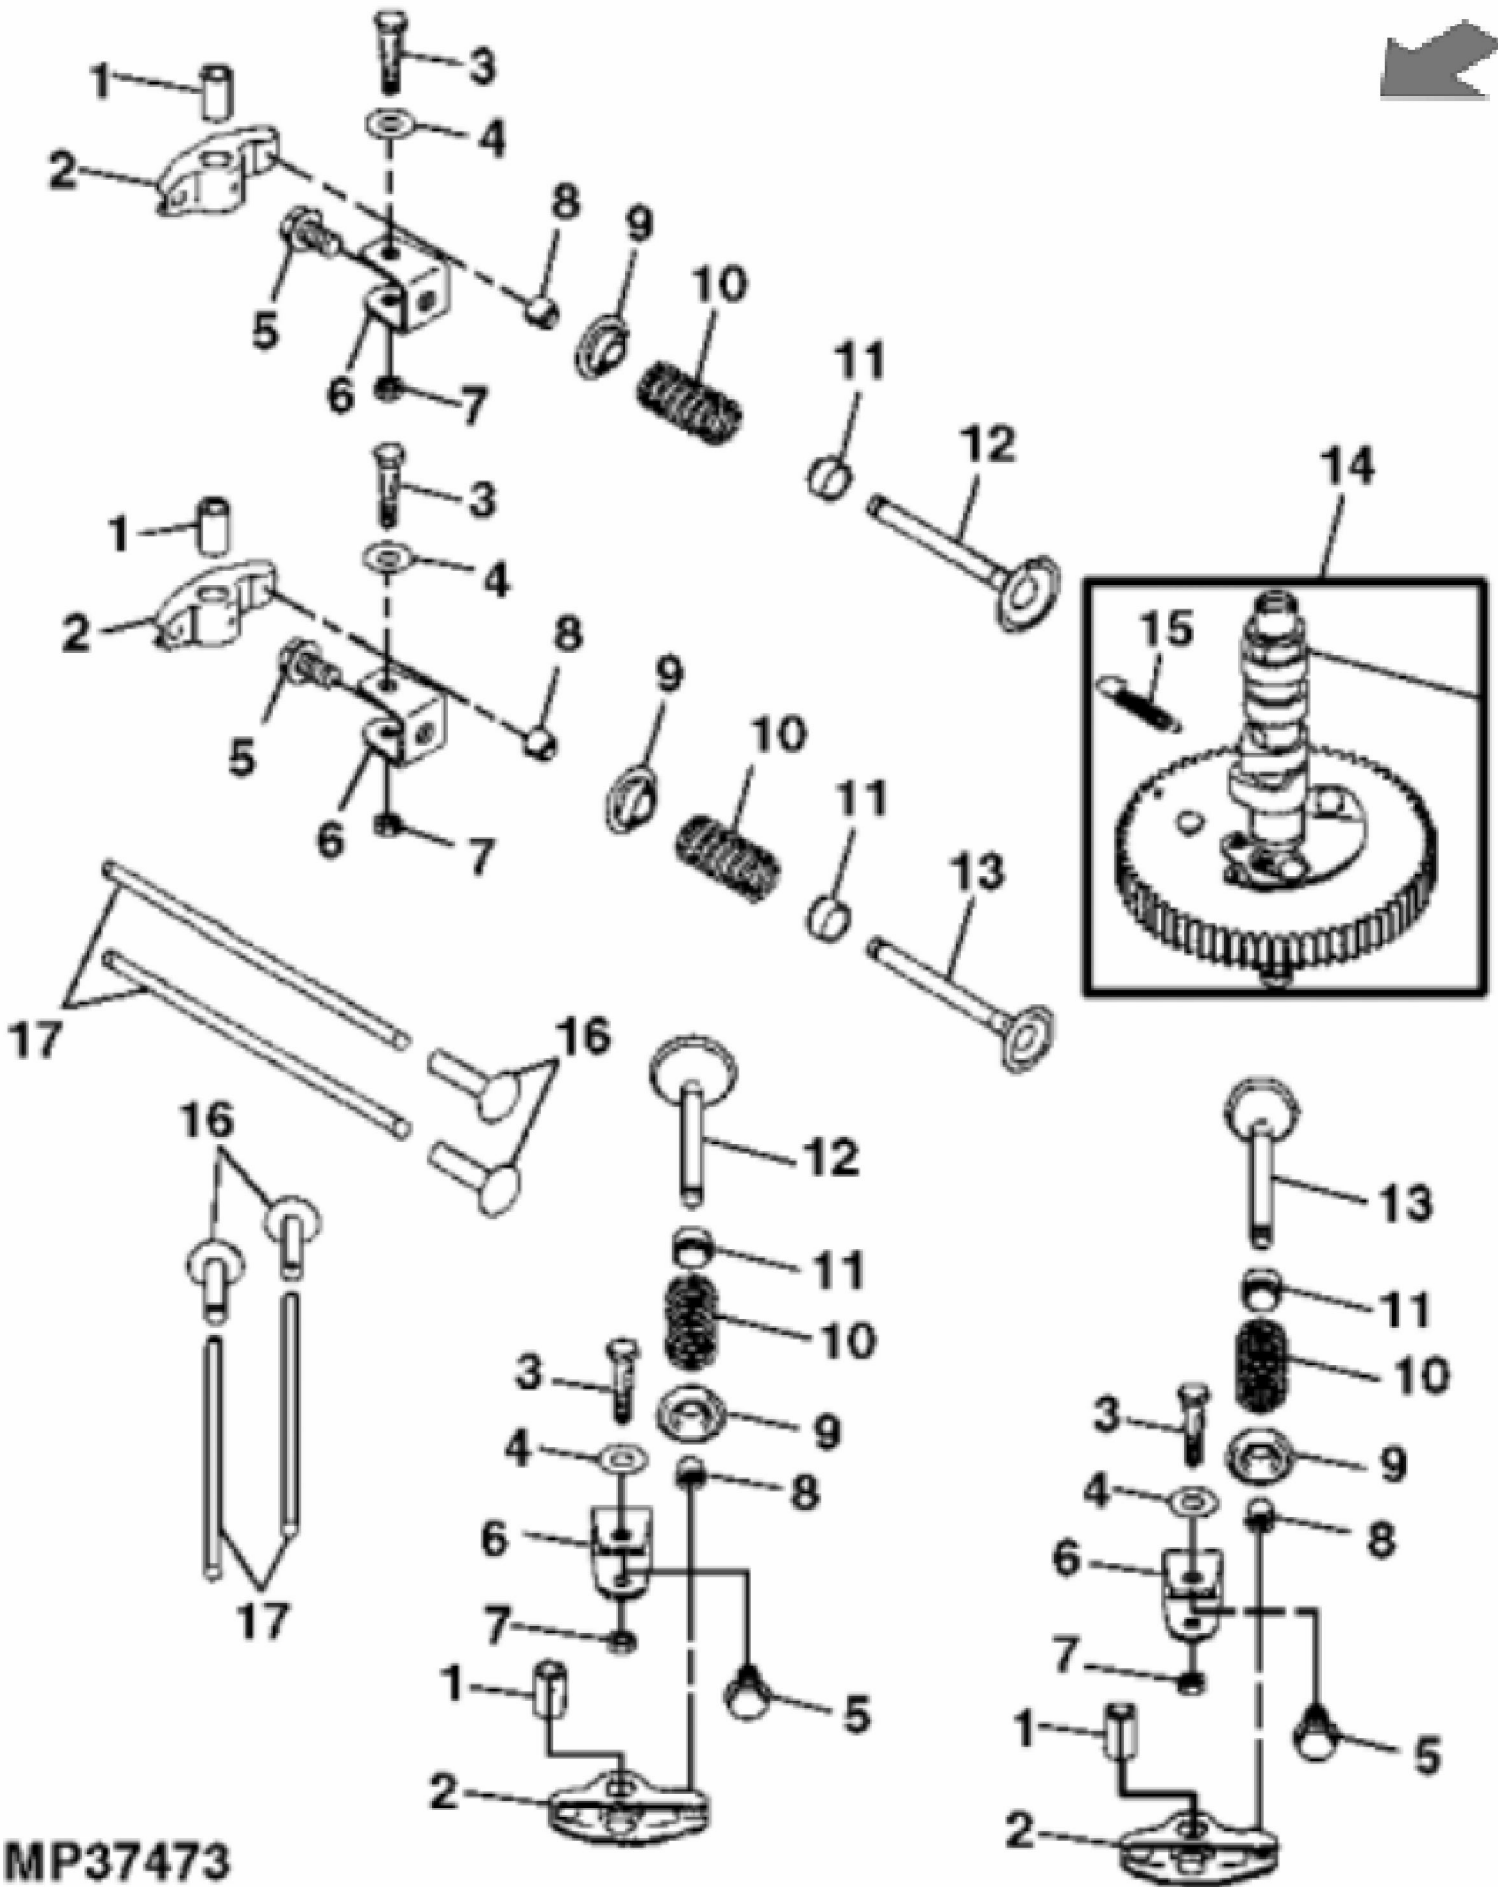

MP40998

John Deere > Turf And Utility >TRACTOR, LAWN AND GARDEN >X520 - TRACTOR, LAWN AND GARDEN >X520 Multi-Terrain Tractor >20 ENGINE MM14831 >ST541693 - CYLINDER HEAD AND CRANKCASE

KEY	PART NO.	PART NAME	QTY	REMARKS
1	19M7774	SCREW	4	M6 X 12
2	MIU10827	COVER	1	Breather
3	MIU10824	GASKET	1	Breather
4	21M7258	SCREW	1	M4 X 8
5	MIU10826	PLATE	1	Breather
6	MIU10828	VALVE	1	Breather
7	MIU10832	SEAL	2	
8	MIU11775	BOLT	4	SUB FOR M92890 AND MIU11874
9	MIU10823	CASE	2	
10	19M7803	SCREW	10	M8 X 70
10	24M7095	WASHER	10	8.400 X 15 X 1.600 mm
11	MIU10825	GASKET	2	
12	MIA10535	CYLINDER HEAD	1	
13	MIU10820	ENGINE CYLINDER HEAD GASKET	2	
14	M70227	PIN	6	
15	MIU11876	BOLT	4	
16	MIU10835	CLAMP	1	
17	MIU10836	TUBE	1	
18	M147352	CLAMP	1	
19	MIU10822	GASKET	1	
20	19M7864	SCREW	1	M8 X 12
21	MIA10536	CYLINDER HEAD	1	
22	19M8319	SCREW	7	M8 X 50
23	GC00331	SCREW	4	NLA; ORDER GX24210; Engine Mounting
23	GX24210	SCREW	4	
24	MIU10838	BOLT	3	MARKED FD731V-AS02
24	19M7970	SCREW	3	M8 X 100, MARKED FD731V-BS02, FD731V-CS02, FD731V-DS02, FD731V-ES02, FD731V-FS02 and FD731V-GS02
25	MIU10829	COVER	1	MARKED FD731V-AS02, FD731V-BS02, FD731V-CS02 and FD731V-DS02; SUB MIA11740
25	MIA11740	HOUSING KIT	1	MARKED FD731V-ES02 and FD731V-FS02; INCLUDES MIA11741, MIU11328, MIU11329, M150625 and M150626
25	MIA11784	HOUSING KIT	1	MARKED FD731V-GS02; INCLUDES (2) MIU10831, (2) MIU10933, MIU11329 and MIU11328

KEY	PART NO.	PART NAME	QTY	REMARKS	
1	MIU10842	PISTON RING KIT	2		
2	MIU10843	SNAP RING	4		
3	MIU10841	PISTON PIN	2		
4	MIU10840	PISTON	2		
5	MIA10539	CONNECTING ROD	2		
6	19M7833	SCREW	2	M6 X 35	
7	MIA10538	CRANKSHAFT	1		
8	MIU10844	PLUG	1		