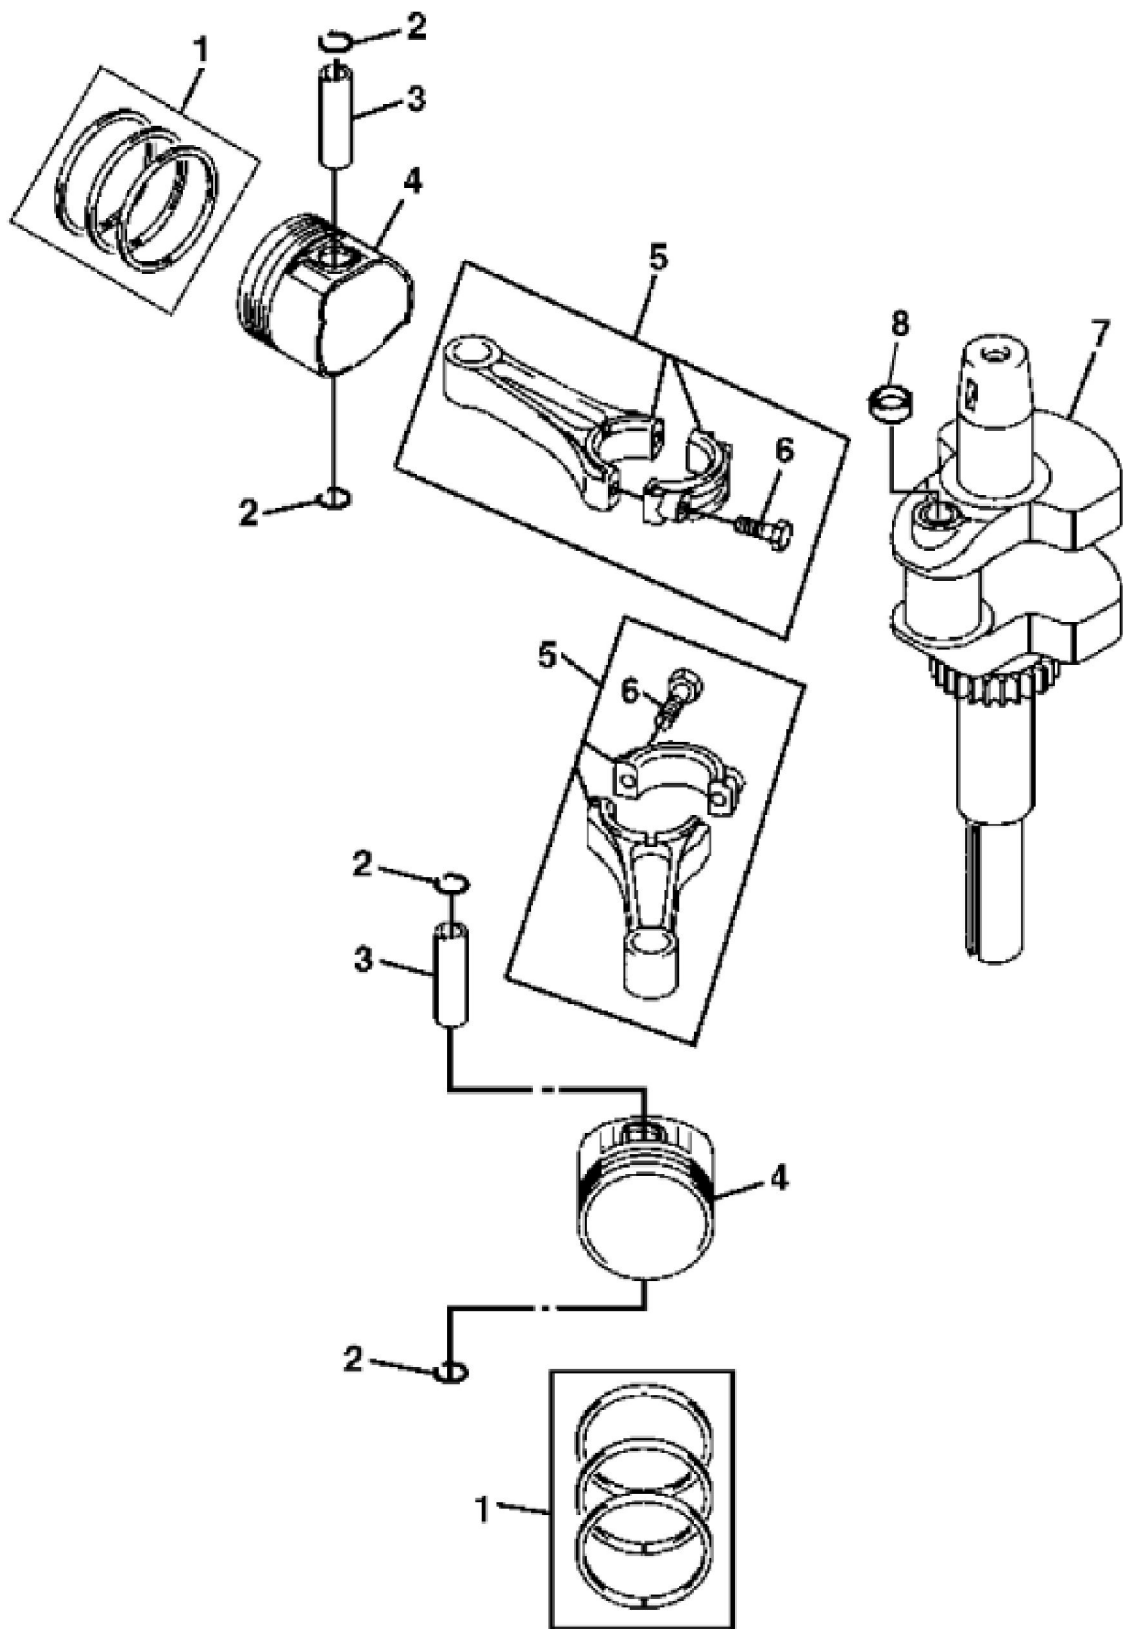

MP40998

John Deere > Turf And Utility >TRACTOR, LAWN AND GARDEN >X520 - TRACTOR, LAWN AND GARDEN >X520 Multi-Terrain Tractor >20 ENGINE MM14831 >ST541693 - CYLINDER HEAD AND CRANKCASE

KEY	PART NO.	PART NAME	QTY	REMARKS
1	19M7774	SCREW	4	M6 X 12
2	MIU10827	COVER	1	Breather
3	MIU10824	GASKET	1	Breather
4	21M7258	SCREW	1	M4 X 8
5	MIU10826	PLATE	1	Breather
6	MIU10828	VALVE	1	Breather
7	MIU10832	SEAL	2	
8	MIU11775	BOLT	4	SUB FOR M92890 AND MIU11874
9	MIU10823	CASE	2	
10	19M7803	SCREW	10	M8 X 70
10	24M7095	WASHER	10	8.400 X 15 X 1.600 mm
11	MIU10825	GASKET	2	
12	MIA10535	CYLINDER HEAD	1	
13	MIU10820	ENGINE CYLINDER HEAD GASKET	2	
14	M70227	PIN	6	
15	MIU11876	BOLT	4	
16	MIU10835	CLAMP	1	
17	MIU10836	TUBE	1	
18	M147352	CLAMP	1	
19	MIU10822	GASKET	1	
20	19M7864	SCREW	1	M8 X 12
21	MIA10536	CYLINDER HEAD	1	
22	19M8319	SCREW	7	M8 X 50
23	GC00331	SCREW	4	NLA; ORDER GX24210; Engine Mounting
23	GX24210	SCREW	4	
24	MIU10838	BOLT	3	MARKED FD731V-AS02
24	19M7970	SCREW	3	M8 X 100, MARKED FD731V-BS02, FD731V-CS02, FD731V-DS02, FD731V-ES02, FD731V-FS02 and FD731V-GS02
25	MIU10829	COVER	1	MARKED FD731V-AS02, FD731V-BS02, FD731V-CS02 and FD731V-DS02; SUB MIA11740
25	MIA11740	HOUSING KIT	1	MARKED FD731V-ES02 and FD731V-FS02; INCLUDES MIA11741, MIU11328, MIU11329, M150625 and M150626
25	MIA11784	HOUSING KIT	1	MARKED FD731V-GS02; INCLUDES (2) MIU10831, (2) MIU10933, MIU11329 and MIU11328

KEY	PART NO.	PART NAME	QTY	REMARKS	
1	MIU10842	PISTON RING KIT	2		
2	MIU10843	SNAP RING	4		
3	MIU10841	PISTON PIN	2		
4	MIU10840	PISTON	2		
5	MIA10539	CONNECTING ROD	2		
6	19M7833	SCREW	2	M6 X 35	
7	MIA10538	CRANKSHAFT	1		
8	MIU10844	PLUG	1		