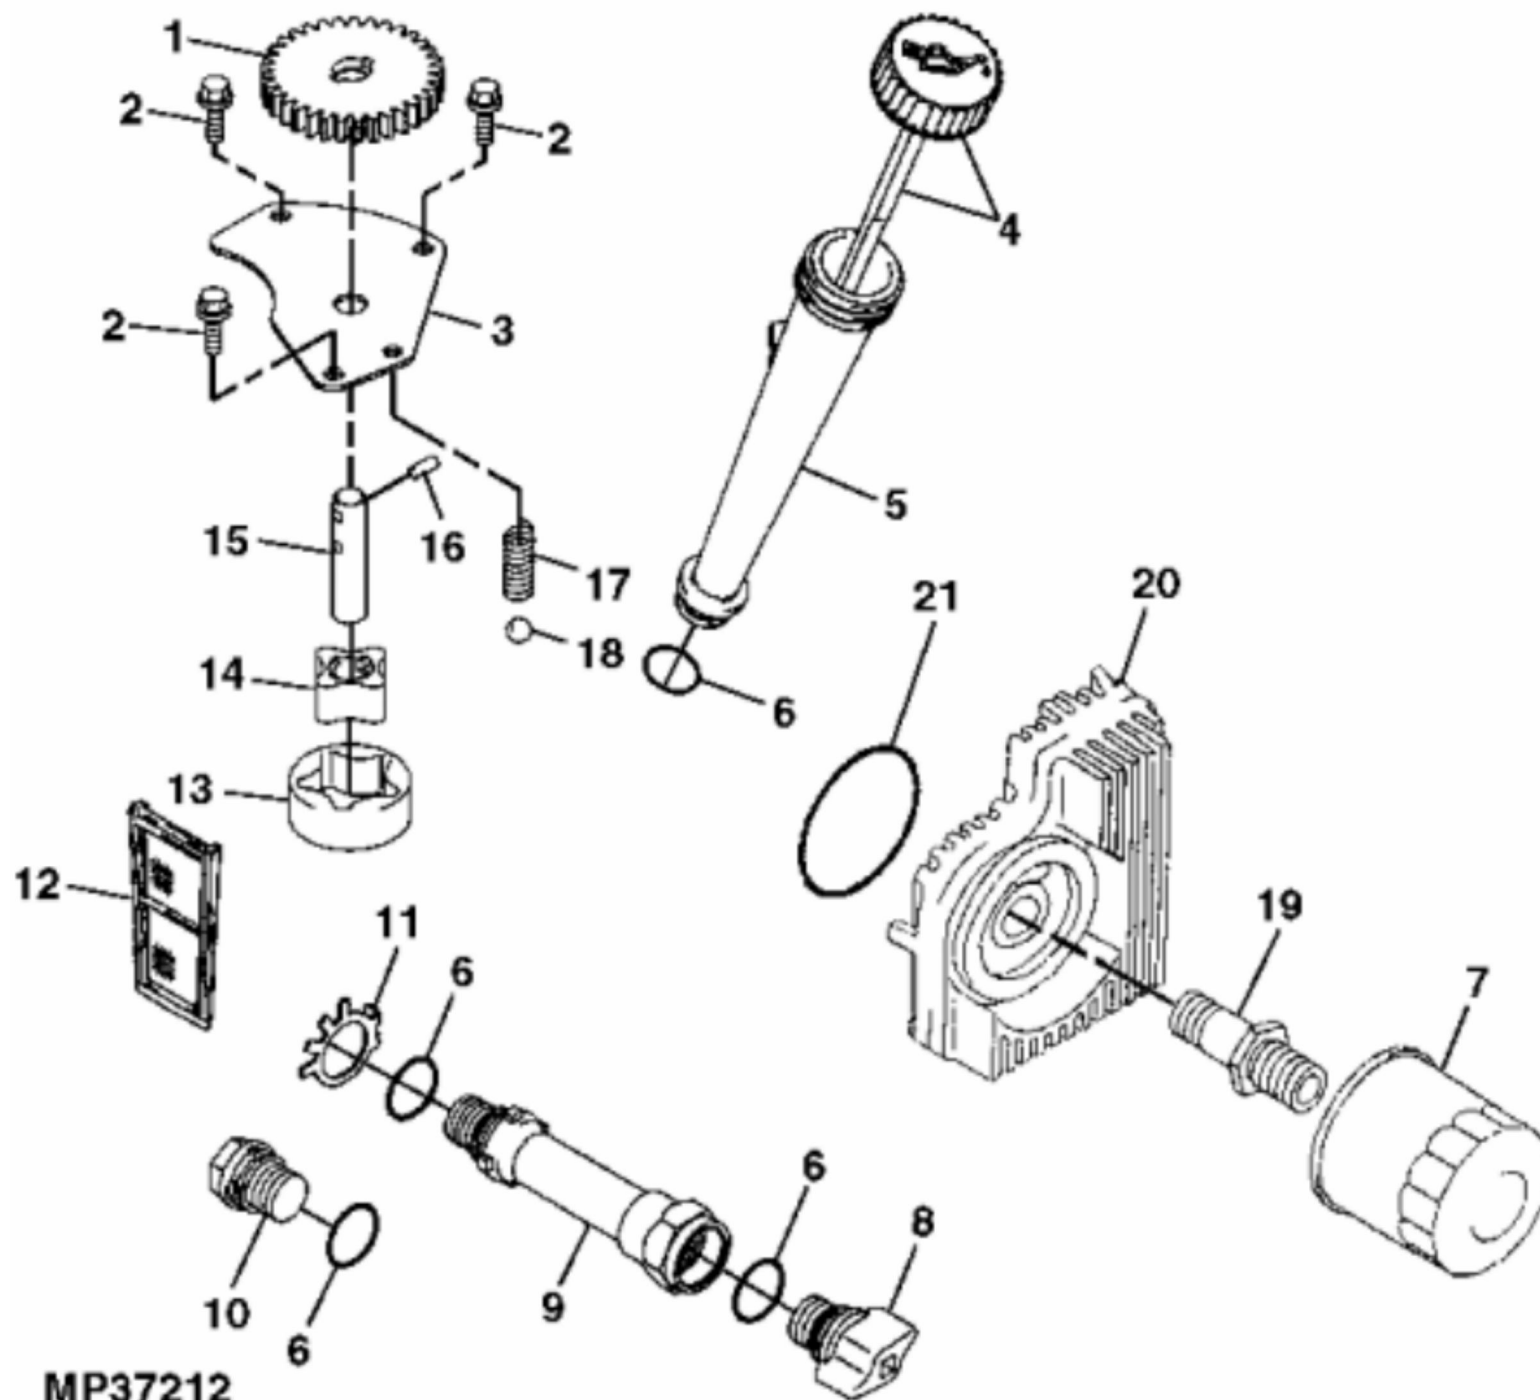

KEY	PART NO.	PART NAME	QTY	REMARKS
25	M140229	VALVE	1	
26	GC00331	SCREW	4	9.525 X 29.580 mm, NLA; ORDER GX24210; ENGINE MOUNTING
26	GX24210	SCREW	4	
27	21M7244	SCREW	1	M4 X 8
..	AM134887	GASOLINE ENGINE	1	(MARKED FH721V-AS34) (SUB MIA11834) (ALSO ORDER AM136579)
..	MIA10834	GASOLINE ENGINE	1	(MARKED FH721V-BS34) (SUB MIA11834)
..	MIA11077	GASOLINE ENGINE	1	(MARKED FH721V-CS34) (SUB MIA11834)
..	MIA11834	GASOLINE ENGINE	1	(MARKED FH721V-DS34)
..	MIA10964	SHORT BLOCK ASSEMBLY	1	(USE WITH MIA10834 OR AM134887)
..	MIA10928	SHORT BLOCK ASSEMBLY	1	USE WITH MIA11834

KEY	PART NO.	PART NAME	QTY	REMARKS	
1	AM128738	PISTON RING KIT	2	STD	
1	AM132069	PISTON RING KIT	AR	.50 MM (.020") OS	
2	M138398	SNAP RING	4	(SUB FOR M140233)	
3	M138397	PISTON PIN	2		
4	M143319	PISTON	2	STD	
4	M146875	PISTON	AR	.50 MM (.020") OS	
5	MIA10804	CONNECTING ROD	2	(SUB FOR AM132025)	
6	M146763	BOLT	2		
7	AM133931	CRANKSHAFT	1		

MP38516

KEY	PART NO.	PART NAME	QTY	REMARKS
1	M146877	GUIDE	2	PUSH ROD
2	M146879	PUSH ROD	4	
3	M138403	TAPPET	4	
4	M147596	EXHAUST VALVE	2	
5	M140241	SPRING	4	
6	M138401	RETAINER	4	
7	M146881	BOLT	4	
8	M118845	RETAINER	4	(2 HALVES EACH)
9	M146876	ROCKER ARM	4	
10	M92891	NUT	4	
11	M138410	SCREW	4	
12	M140234	INTAKE VALVE	2	
13	MIA10793	CAMSHAFT	1	
14	M138413	EXTENSION SPRING	1	
15	M140240	PLATE	1	
16	M140238	GUIDE	1	
17	MIU10971	BALL	6	(SUB FOR M138412)
18	M138411	SNAP RING	2	NLA; ORDER MIU14000
18	MIU14000	SNAP RING	2	
19	M146880	PLATE	1	
20	MIU10708	SLEEVE	1	NLA; ORDER MIU13044
20	MIU13044	SLEEVE	1	
21	M146882	WASHER	1	
22	MIU11231	WASHER	1	