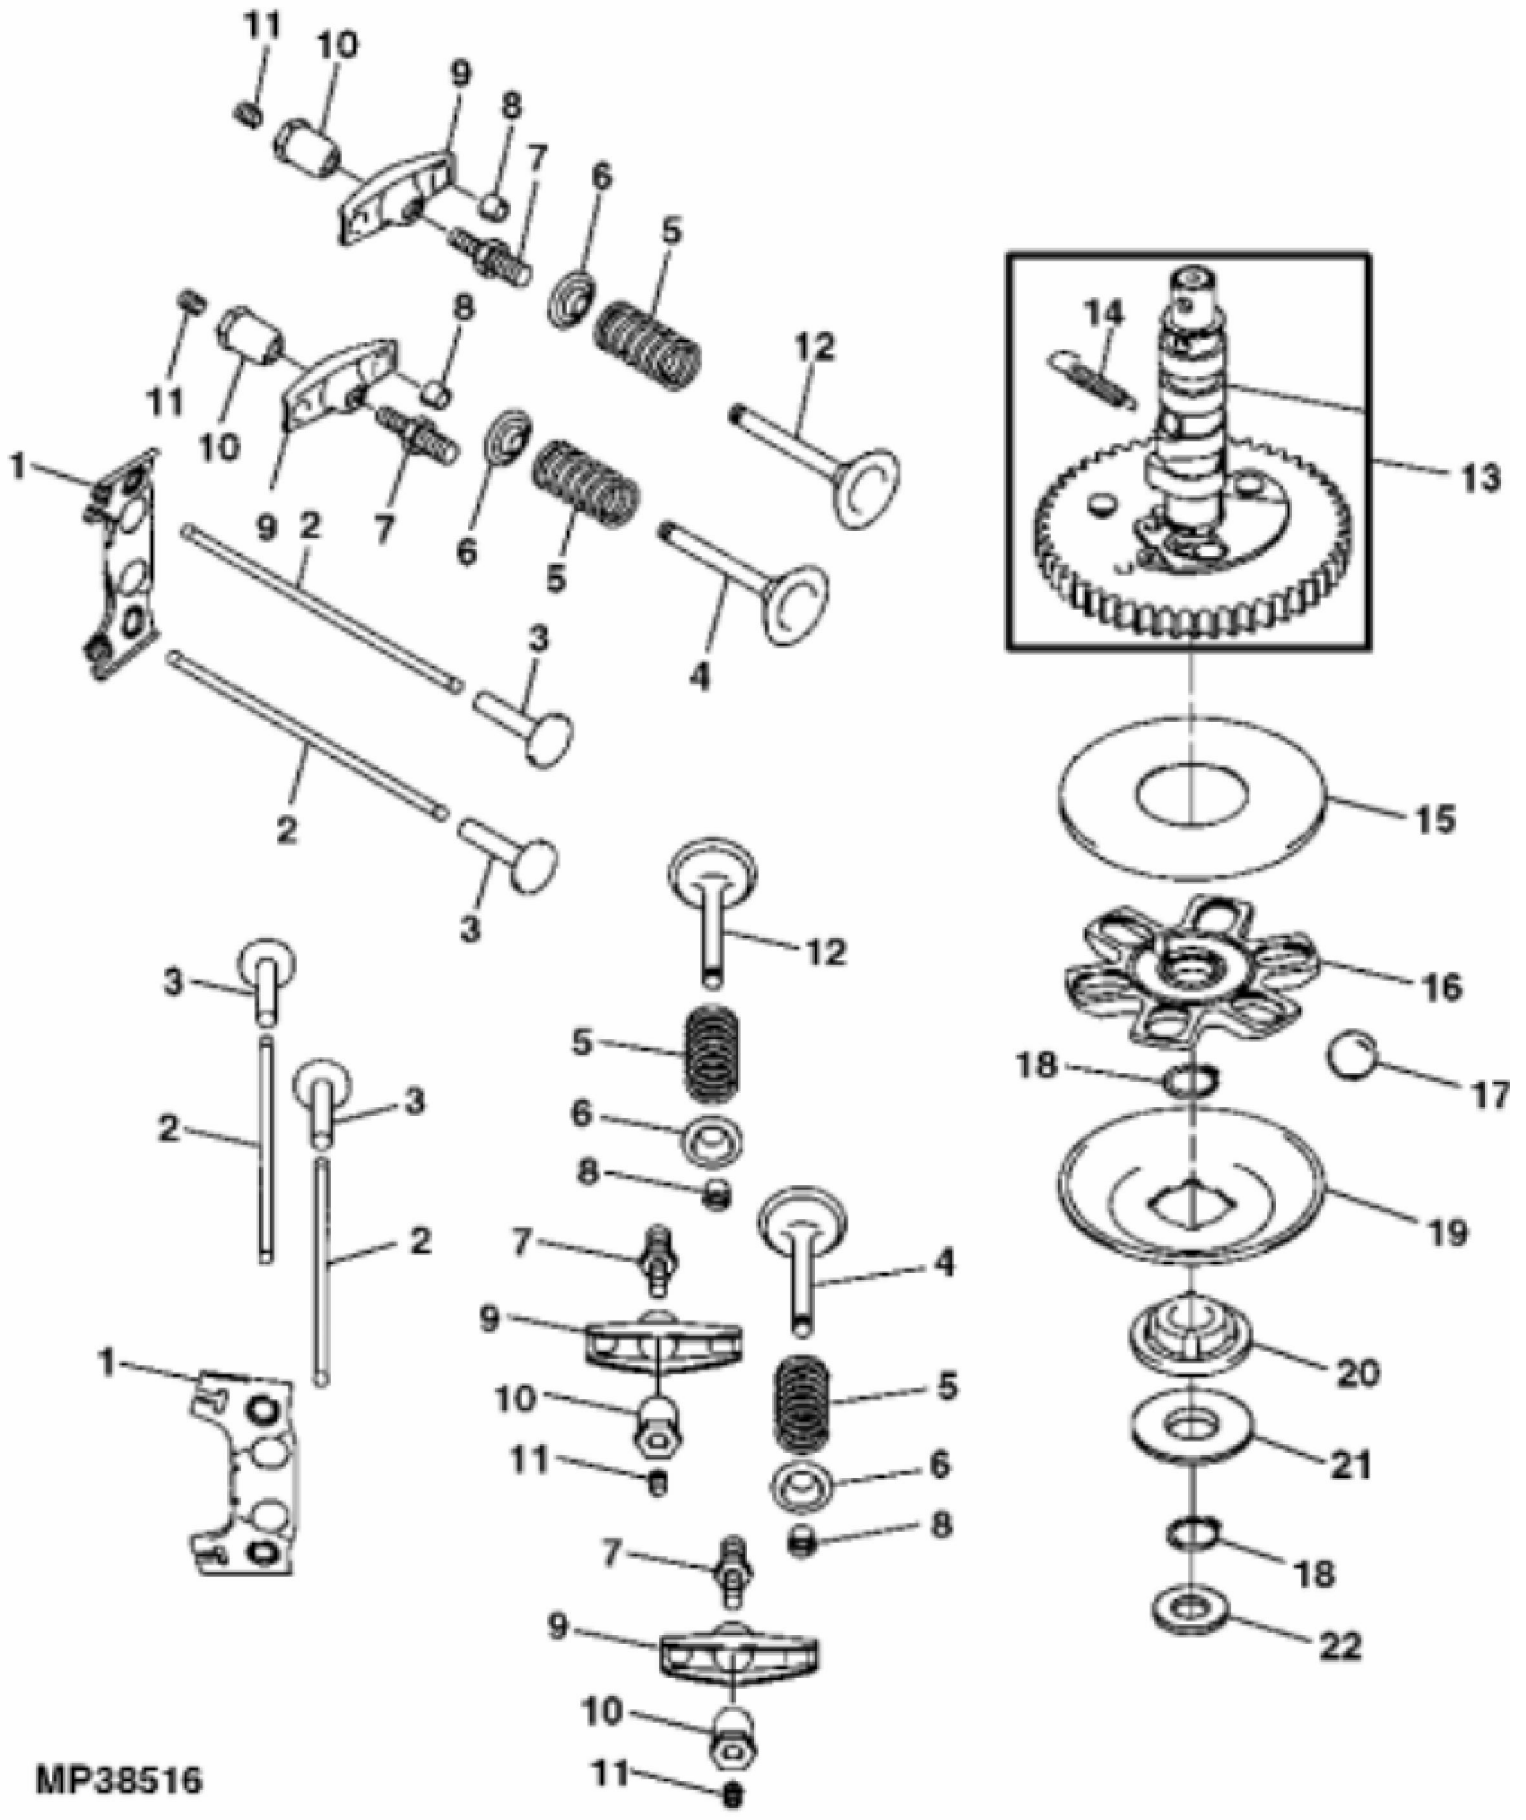

KEY	PART NO.	PART NAME	QTY	REMARKS
25	M140229	VALVE	1	
26	GC00331	SCREW	4	9.525 X 29.580 mm, NLA; ORDER GX24210; ENGINE MOUNTING
26	GX24210	SCREW	4	
27	21M7244	SCREW	1	M4 X 8
..	AM134887	GASOLINE ENGINE	1	(MARKED FH721V-AS34) (SUB MIA11834) (ALSO ORDER AM136579)
..	MIA10834	GASOLINE ENGINE	1	(MARKED FH721V-BS34) (SUB MIA11834)
..	MIA11077	GASOLINE ENGINE	1	(MARKED FH721V-CS34) (SUB MIA11834)
..	MIA11834	GASOLINE ENGINE	1	(MARKED FH721V-DS34)
..	MIA10964	SHORT BLOCK ASSEMBLY	1	(USE WITH MIA10834 OR AM134887)
..	MIA10928	SHORT BLOCK ASSEMBLY	1	USE WITH MIA11834

KEY	PART NO.	PART NAME	QTY	REMARKS	
1	AM128738	PISTON RING KIT	2	STD	
1	AM132069	PISTON RING KIT	AR	.50 MM (.020") OS	
2	M138398	SNAP RING	4	(SUB FOR M140233)	
3	M138397	PISTON PIN	2		
4	M143319	PISTON	2	STD	
4	M146875	PISTON	AR	.50 MM (.020") OS	
5	MIA10804	CONNECTING ROD	2	(SUB FOR AM132025)	
6	M146763	BOLT	2		
7	AM133931	CRANKSHAFT	1		

MP38516

KEY	PART NO.	PART NAME	QTY	REMARKS
1	M146877	GUIDE	2	PUSH ROD
2	M146879	PUSH ROD	4	
3	M138403	TAPPET	4	
4	M147596	EXHAUST VALVE	2	
5	M140241	SPRING	4	
6	M138401	RETAINER	4	
7	M146881	BOLT	4	
8	M118845	RETAINER	4	(2 HALVES EACH)
9	M146876	ROCKER ARM	4	
10	M92891	NUT	4	
11	M138410	SCREW	4	
12	M140234	INTAKE VALVE	2	
13	MIA10793	CAMSHAFT	1	
14	M138413	EXTENSION SPRING	1	
15	M140240	PLATE	1	
16	M140238	GUIDE	1	
17	MIU10971	BALL	6	(SUB FOR M138412)
18	M138411	SNAP RING	2	NLA; ORDER MIU14000
18	MIU14000	SNAP RING	2	
19	M146880	PLATE	1	
20	MIU10708	SLEEVE	1	NLA; ORDER MIU13044
20	MIU13044	SLEEVE	1	
21	M146882	WASHER	1	
22	MIU11231	WASHER	1	