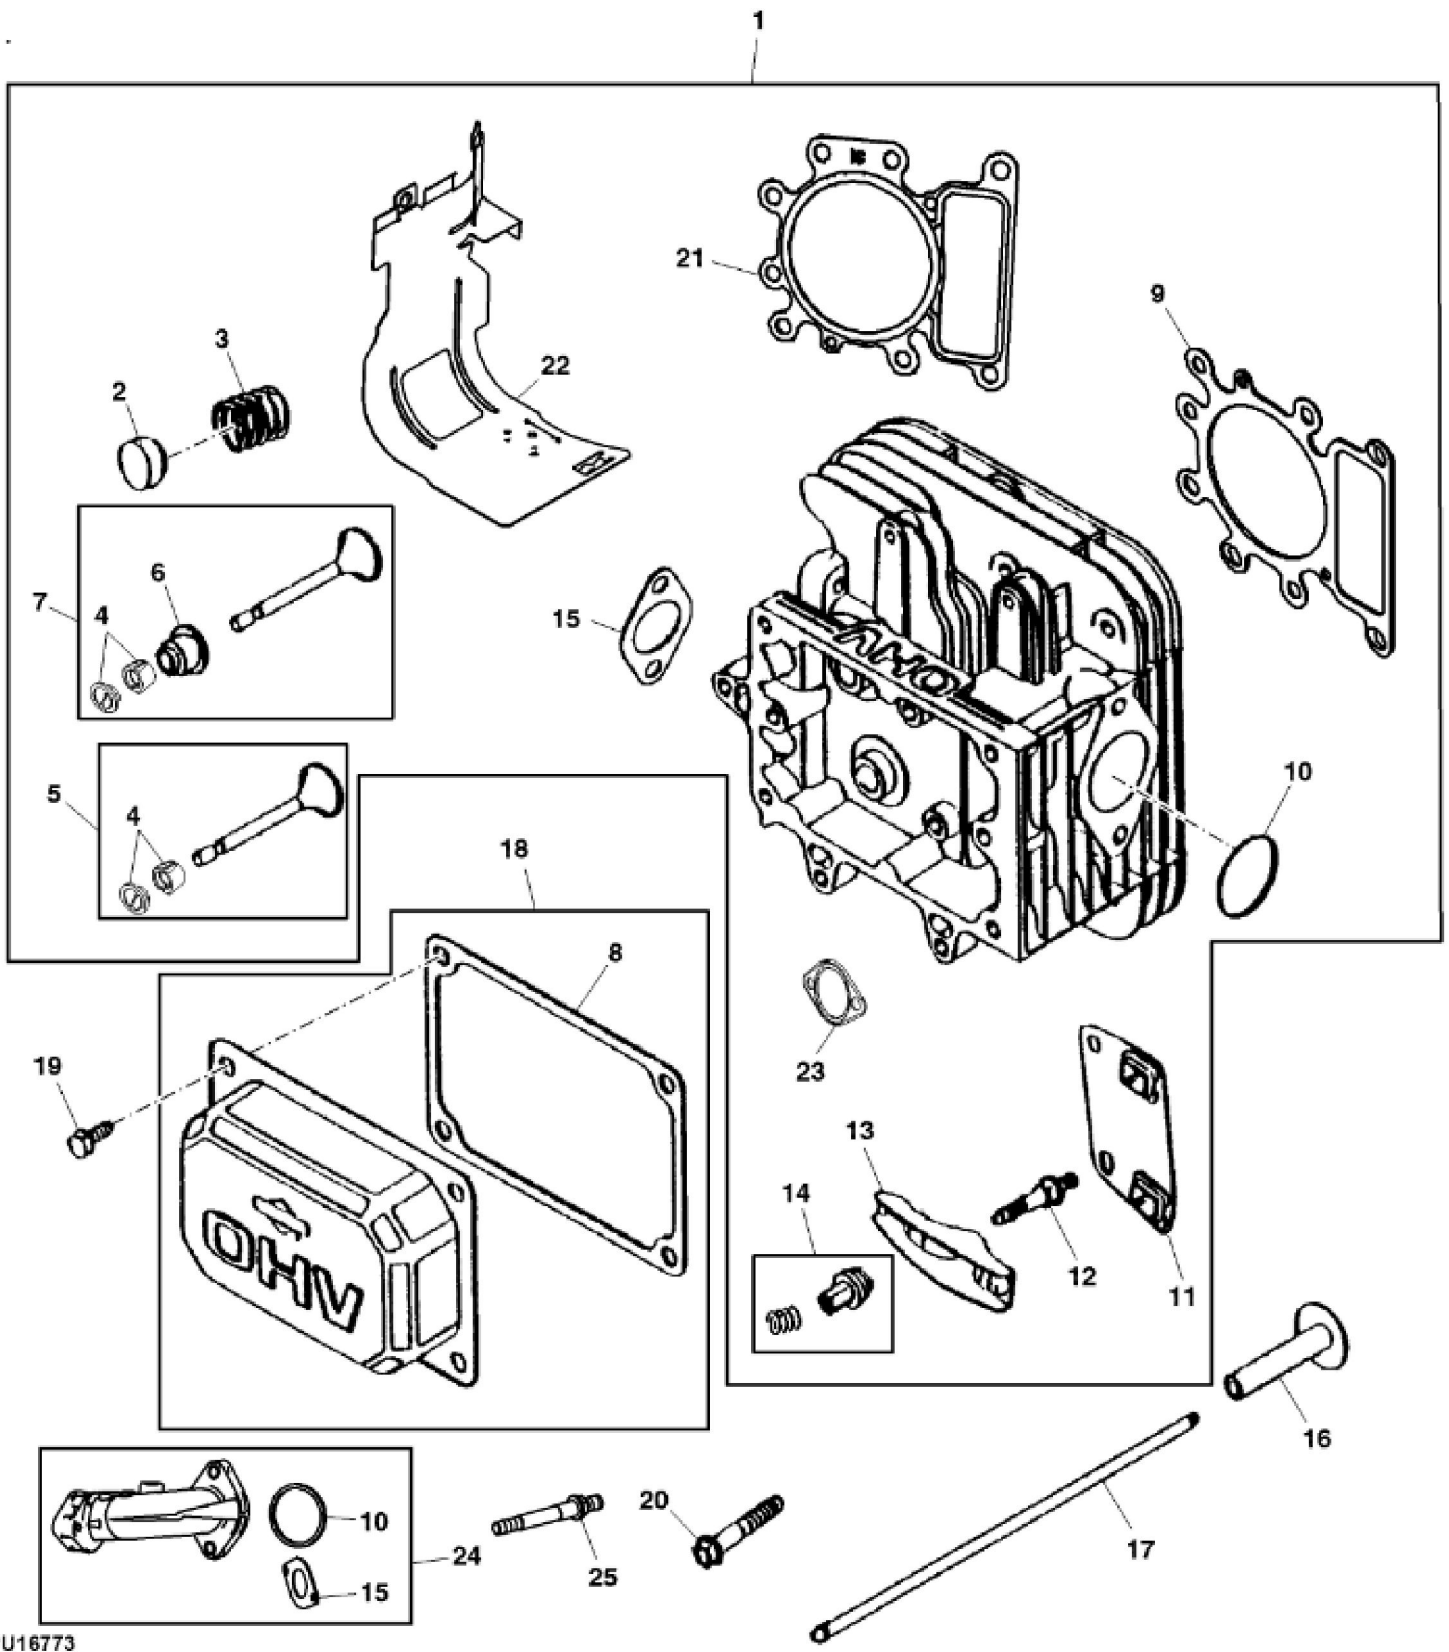

PU16773

KEY	PART NO.	PART NAME	QTY	REMARKS
1	MIA11468	CYLINDER HEAD	1	SUB FOR MIA11079
2	LG691843	CAP	2	Valve
3	LG691279	SPRING	2	Valve
4	LG499586	RETAINER	2	Keeper, Valve
5	MIA11214	EXHAUST VALVE	1	SUB FOR MIA10688; Exhaust
6	LG690968	SEAL	1	Valve
7	MIA10689	INTAKE VALVE	1	
8	LG272475S	GASKET	1	USE WITH MIA10487; Rocker Cover
9	MIU11490	ENGINE CYLINDER HEAD GASKET	1	USE WITH MIA10487; SUB FOR M150400
10	LG692138	O-RING	2	
11	LG690822	GUIDE	1	Push Rod
12	LG691095	STUD	2	Rocker Arm
13	LG691751	ROCKER ARM	2	
14	LG691986	ADJUSTER	2	Valve
15	M144311	GASKET	2	Intake
16	LG690564	TAPPET	2	Valve
17	LG692003	PUSH ROD	1	Intake
17	LG692011	PUSH ROD	1	Exhaust
18	MIU12708	COVER	1	INCLUDES LG272475S; SUB FOR MIU11055; Rocker Arm
19	LG691108	SCREW	4	
19	37H74	SCREW	4	USE WITH MIA11631
20	LG690360	BOLT	8	
20	MIU14366	SCREW	8	USE WITH MIA12858; SUB FOR MIU11632
21	MIU12707	GASKET	1	USE WITH MIA12858; Cylinder Head
22	MIU11713	SHIELD	1	USE WITH MIA10487; Cylinder
23	LG692236	GASKET	1	USE WITH MIA10487; Exhaust
24	MIA12715	MANIFOLD	1	Intake
25	MIU13916	STUD	1	Carburetor Mounting