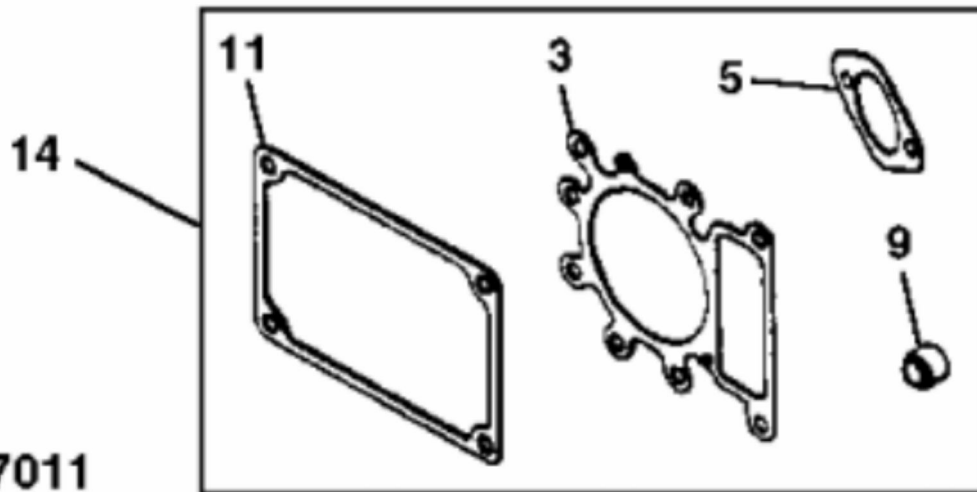

KEY	PART NO.	PART NAME	QTY	REMARKS
1	MIA11468	CYLINDER HEAD	1	SUB FOR MIA11079
2	LG691843	CAP	2	Valve
3	LG691279	SPRING	2	Valve
4	LG499586	RETAINER	2	Keeper, Valve
5	MIA11214	EXHAUST VALVE	1	SUB FOR MIA10688; Exhaust
6	LG690968	SEAL	1	Valve
7	MIA10689	INTAKE VALVE	1	
8	LG272475S	GASKET	1	USE WITH MIA10487; Rocker Cover
9	MIU11490	ENGINE CYLINDER HEAD GASKET	1	USE WITH MIA10487; SUB FOR M150400
10	LG692138	O-RING	2	
11	LG690822	GUIDE	1	Push Rod
12	LG691095	STUD	2	Rocker Arm
13	LG691751	ROCKER ARM	2	
14	LG691986	ADJUSTER	2	Valve
15	M144311	GASKET	2	Intake
16	LG690564	TAPPET	2	Valve
17	LG692003	PUSH ROD	1	Intake
17	LG692011	PUSH ROD	1	Exhaust
18	MIU12708	COVER	1	INCLUDES LG272475S; SUB FOR MIU11055; Rocker Arm
19	LG691108	SCREW	4	
19	37H74	SCREW	4	USE WITH MIA11631
20	LG690360	BOLT	8	
20	MIU14366	SCREW	8	USE WITH MIA12858; SUB FOR MIU11632
21	MIU12707	GASKET	1	USE WITH MIA12858; Cylinder Head
22	MIU11713	SHIELD	1	USE WITH MIA10487; Cylinder
23	LG692236	GASKET	1	USE WITH MIA10487; Exhaust
24	MIA12715	MANIFOLD	1	Intake
25	MIU13916	STUD	1	Carburetor Mounting

MP37011