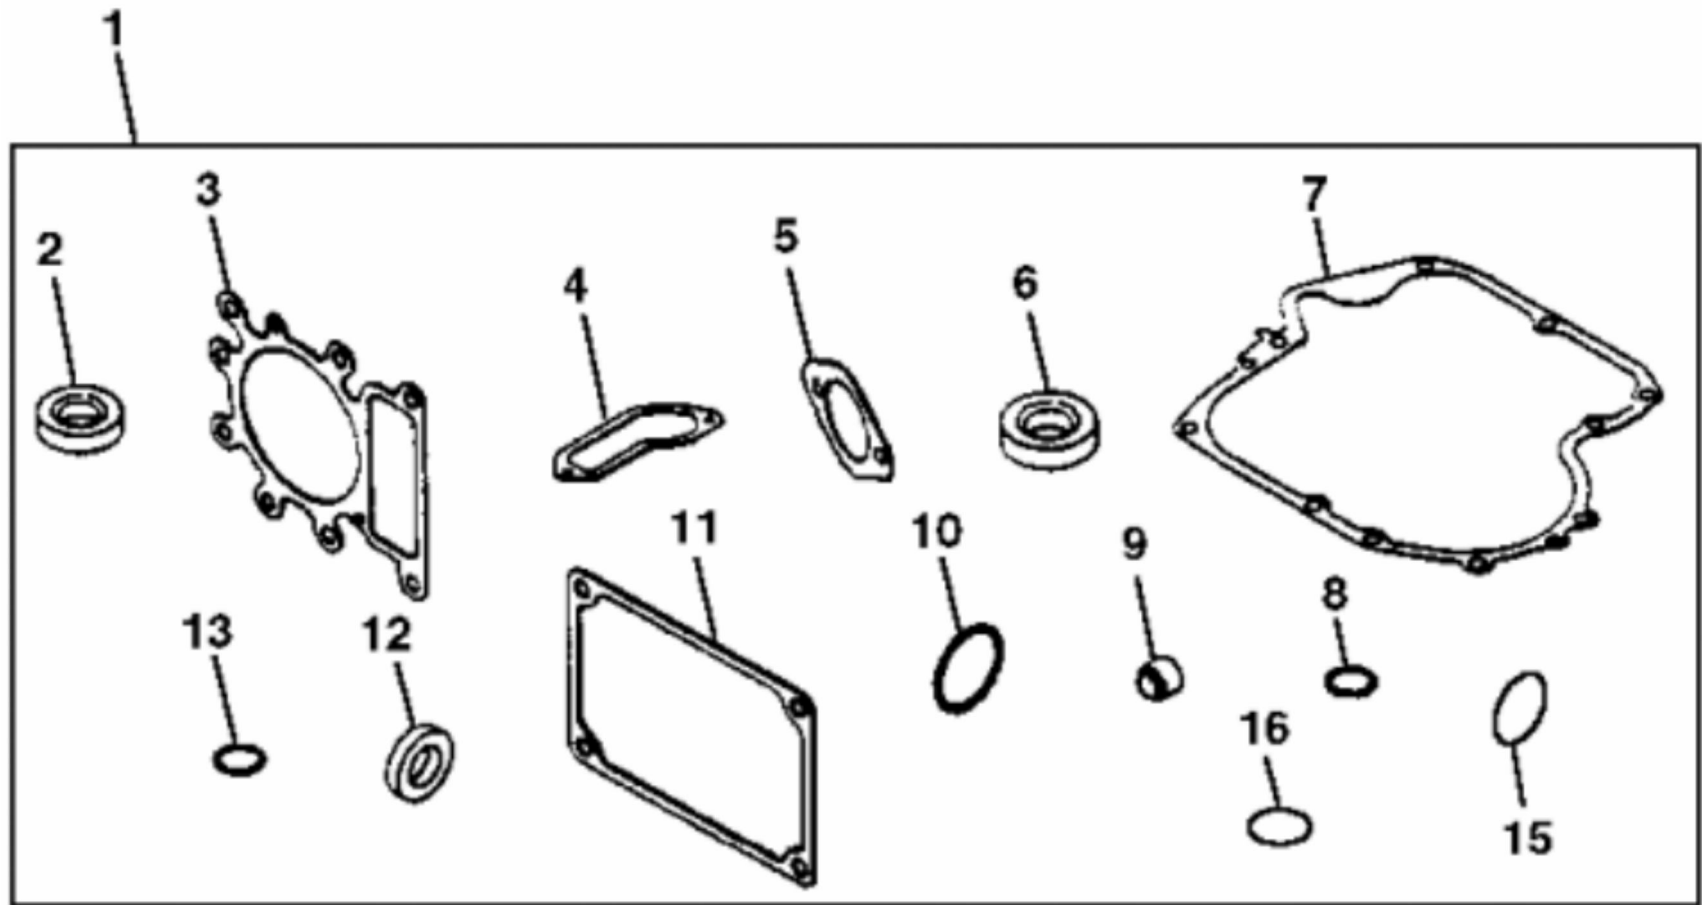

KEY	PART NO.	PART NAME	QTY	REMARKS
1	MIA11468	CYLINDER HEAD	1	SUB FOR MIA11079
2	LG691843	CAP	2	Valve
3	LG691279	SPRING	2	Valve
4	LG499586	RETAINER	2	Keeper, Valve
5	MIA11214	EXHAUST VALVE	1	SUB FOR MIA10688; Exhaust
6	LG690968	SEAL	1	Valve
7	MIA10689	INTAKE VALVE	1	
8	LG272475S	GASKET	1	USE WITH MIA10487; Rocker Cover
9	MIU11490	ENGINE CYLINDER HEAD GASKET	1	USE WITH MIA10487; SUB FOR M150400
10	LG692138	O-RING	2	
11	LG690822	GUIDE	1	Push Rod
12	LG691095	STUD	2	Rocker Arm
13	LG691751	ROCKER ARM	2	
14	LG691986	ADJUSTER	2	Valve
15	M144311	GASKET	2	Intake
16	LG690564	TAPPET	2	Valve
17	LG692003	PUSH ROD	1	Intake
17	LG692011	PUSH ROD	1	Exhaust
18	MIU12708	COVER	1	INCLUDES LG272475S; SUB FOR MIU11055; Rocker Arm
19	LG691108	SCREW	4	
19	37H74	SCREW	4	USE WITH MIA11631
20	LG690360	BOLT	8	
20	MIU14366	SCREW	8	USE WITH MIA12858; SUB FOR MIU11632
21	MIU12707	GASKET	1	USE WITH MIA12858; Cylinder Head
22	MIU11713	SHIELD	1	USE WITH MIA10487; Cylinder
23	LG692236	GASKET	1	USE WITH MIA10487; Exhaust
24	MIA12715	MANIFOLD	1	Intake
25	MIU13916	STUD	1	Carburetor Mounting

MP37011