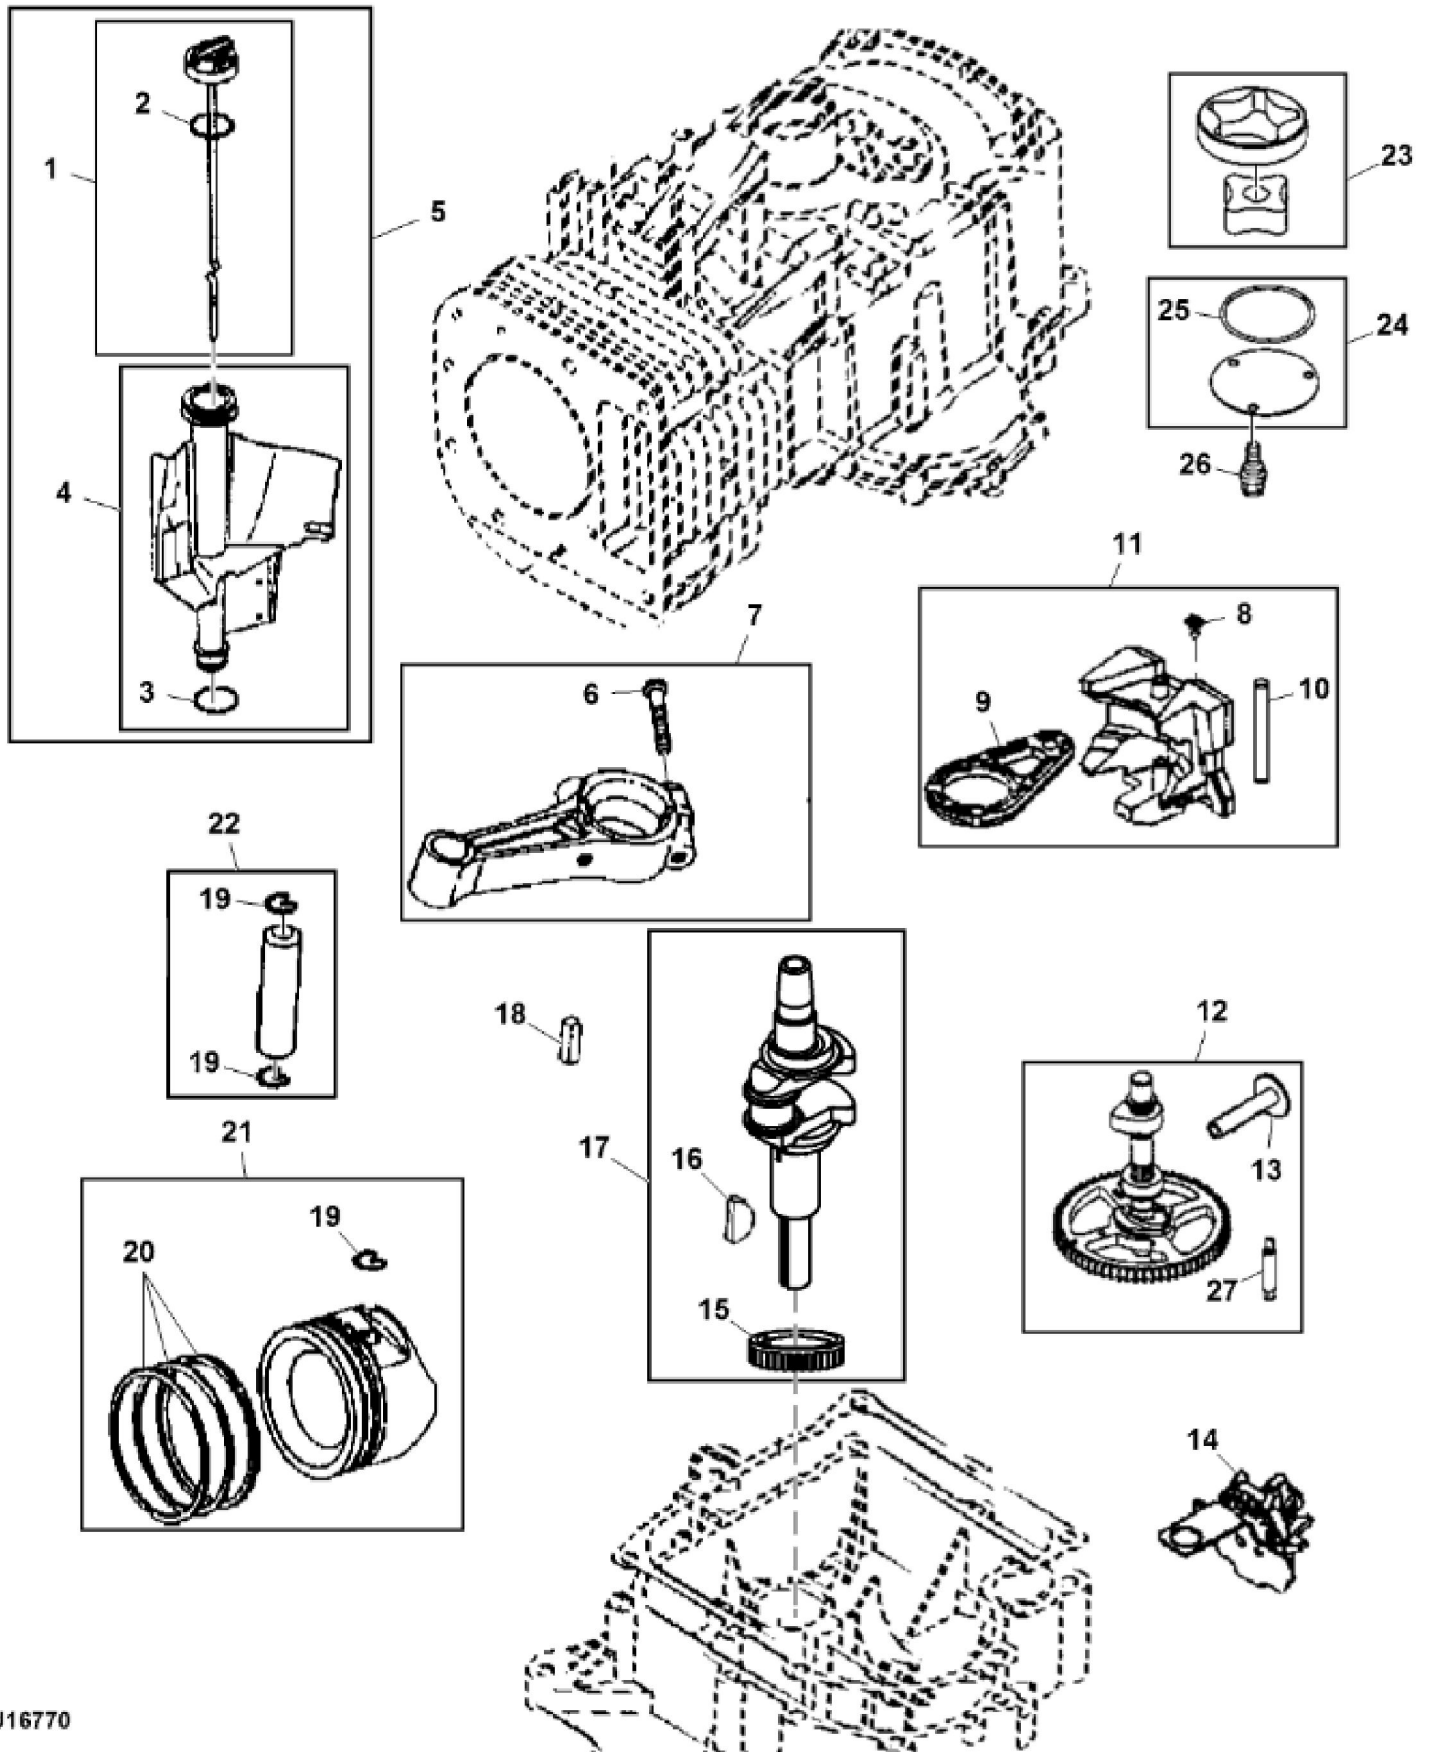

KEY	PART NO.	PART NAME	QTY	REMARKS
1	AM135145	DIPSTICK	1	
2	LG691031	O-RING	1	
3	LG691032	SEAL	1	
4	M152554	DIPSTICK TUBE	1	
5	AM135144	DIPSTICK TUBE	1	
6	MIU11051	SCREW	2	
7	MIA11126	CONNECTING ROD	1	SUB FOR MIA10693
7	MIA10694	CONNECTING ROD	1	.50 mm (.020") OS, NLA
8	MIU11437	PLUG	1	SUB FOR M147515
9	MIU11436	LINK	2	SUB FOR M152555
10	M152556	PIN	2	
11	MIA10989	COUNTERWEIGHT	1	SUB FOR AM132354
12	MIA11377	CAMSHAFT	1	SUB FOR MIA10695
13	LG690564	TAPPET	2	
14	LG691968	OIL SLINGER	1	
15	M147512	GEAR	1	Timing
16	LG691639	SHAFT KEY	1	
17	MIA10982	CRANKSHAFT	1	MARKED 31P877-0110-E1; SUB FOR AM135142
17	MIA12499	CRANKSHAFT	1	MARKED 31R977-0034-G1
18	LG222698S	SHAFT KEY	1	MARKED 31P877-0110-E1; Flywheel
18	MIU13972	KEY	1	MARKED 31R977-0034-G1; Flywheel
19	M152553	LOCK	2	
20	MIA10691	PISTON RING KIT	1	USE WITH MIA11421
20	MIU11639	PISTON RING KIT	1	.50 mm (.020") OS, USE WITH MIA11430; SUB FOR MIA10692
21	MIA11421	PISTON	1	SUB FOR MIA10690
21	MIA11430	PISTON	1	(.020") OS, USE WITH MIA11631
22	AM132347	PISTON PIN	1	
22	MIA11423	PISTON PIN	1	STD; USE WITH MIA11631
23	MIA11172	OIL PUMP	1	SUB FOR LG499054
24	LG499613	COVER	1	
25	LG690589	SEAL	1	
26	MIU11119	SCREW	3	
27	M148242	SHAFT	1	NLA; SUB MIA11172