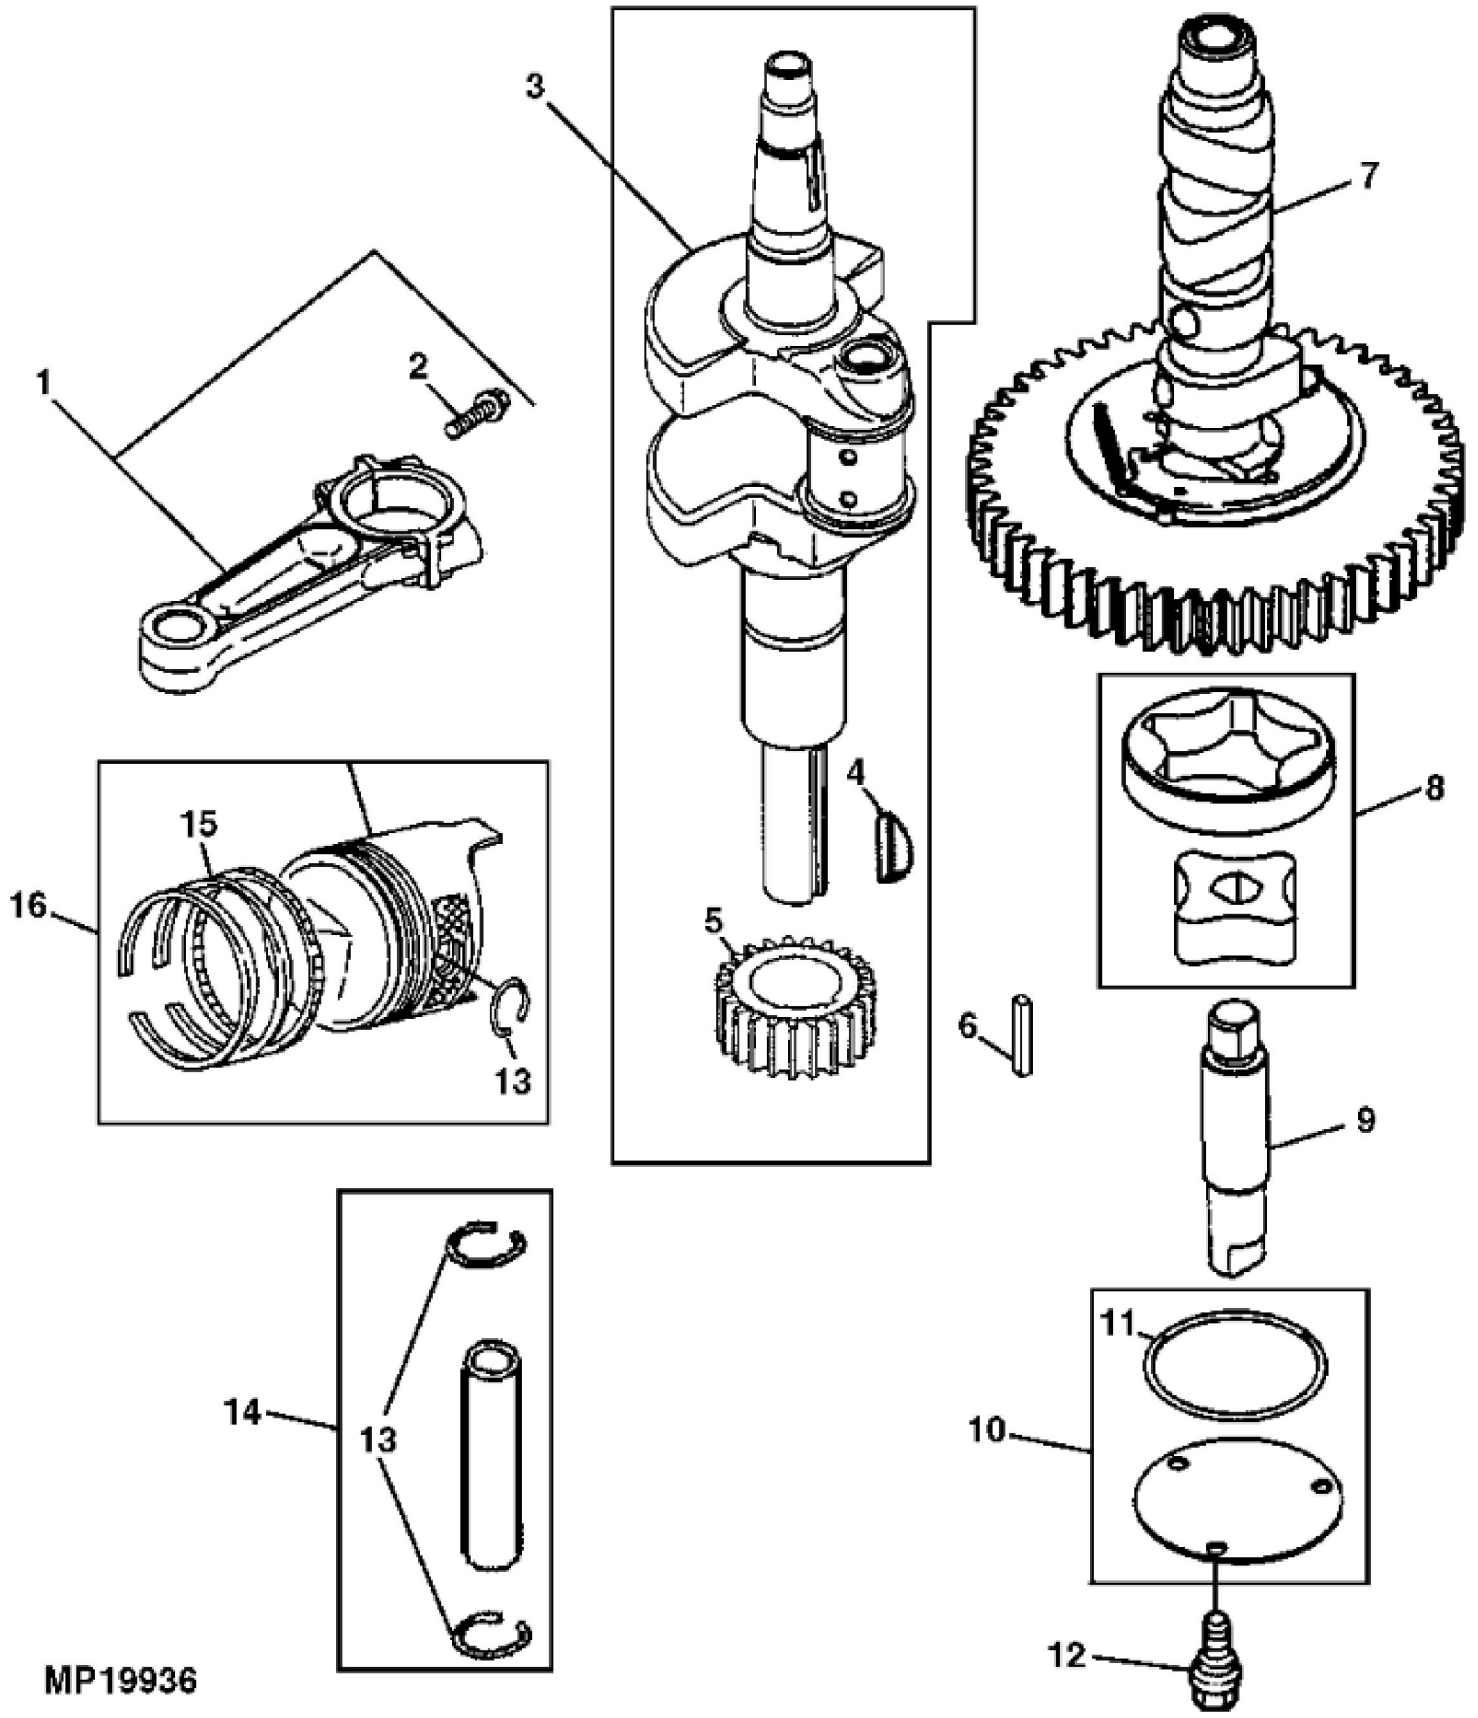

MP19936

KEY	PART NO.	PART NAME	QTY	REMARKS
1	MIA11459	CONNECTING ROD	2	(SUB FOR AM135101)
2	LG690976	SCREW	2	
3	AM135083	CRANKSHAFT	1	(SUB MIA11457)
3	MIA11457	CRANKSHAFT	1	(INCLUDES LG690980)
4	26H4	SHAFT KEY	1	1/8" X 3/8"
5	LG690980	GEAR	1	TIMING
6	LG222698S	SHAFT KEY	1	FLYWHEEL
7	M151221	SHAFT	1	CAM
8	MIA11172	OIL PUMP	1	(SUB FOR LG499054)
8	MIU12143	OIL PUMP	1	(USE WITH MIA11584)
9	LG691042	SHAFT	1	NLA; ORDER MIA11172
9	MIA11172	OIL PUMP	1	
10	LG499613	COVER	1	
10	MIA11464	COVER	1	(USE WITH MIA11584)
11	LG690589	SEAL	1	
11	MIU12153	SEAL	1	(USE WITH MIA11584)
12	M151228	SCREW	3	
12	MIU12142	SCREW	3	(USE WITH MIU12143)
13	LG690975	LOCK	2	
14	LG690229	PISTON PIN	2	
15	AM129799	PISTON RING KIT	1	STD (SUB MIA10996)
15	AM129800	PISTON RING KIT	1	.020" OS
15	MIU11282	PISTON RING KIT	1	(SUB FOR MIU11453)
16	MIA10996	PISTON	2	STD (SUB FOR AM129798)
16	AM129797	PISTON	2	.020" OS, NLA