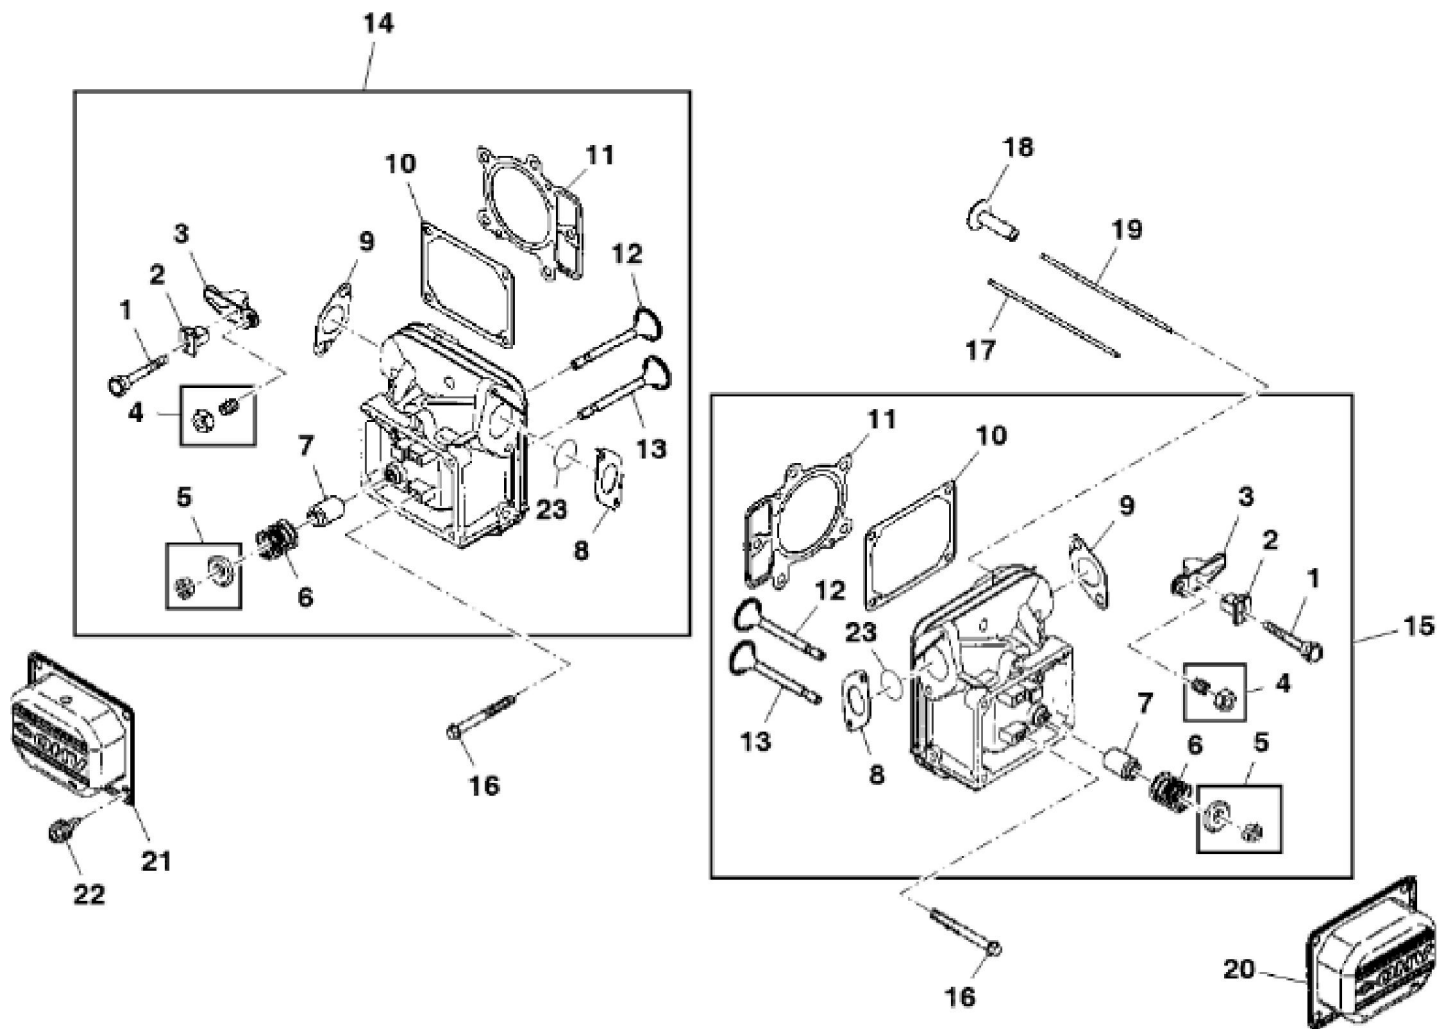

KEY	PART NO.	PART NAME	QTY	REMARKS
1	MIA11459	CONNECTING ROD	2	(SUB FOR AM135101)
2	LG690976	SCREW	2	
3	AM135083	CRANKSHAFT	1	(SUB MIA11457)
3	MIA11457	CRANKSHAFT	1	(INCLUDES LG690980)
4	26H4	SHAFT KEY	1	1/8" X 3/8"
5	LG690980	GEAR	1	TIMING
6	LG222698S	SHAFT KEY	1	FLYWHEEL
7	M151221	SHAFT	1	CAM
8	MIA11172	OIL PUMP	1	(SUB FOR LG499054)
8	MIU12143	OIL PUMP	1	(USE WITH MIA11584)
9	LG691042	SHAFT	1	NLA; ORDER MIA11172
9	MIA11172	OIL PUMP	1	
10	LG499613	COVER	1	
10	MIA11464	COVER	1	(USE WITH MIA11584)
11	LG690589	SEAL	1	
11	MIU12153	SEAL	1	(USE WITH MIA11584)
12	M151228	SCREW	3	
12	MIU12142	SCREW	3	(USE WITH MIU12143)
13	LG690975	LOCK	2	
14	LG690229	PISTON PIN	2	
15	AM129799	PISTON RING KIT	1	STD (SUB MIA10996)
15	AM129800	PISTON RING KIT	1	.020" OS
15	MIU11282	PISTON RING KIT	1	(SUB FOR MIU11453)
16	MIA10996	PISTON	2	STD (SUB FOR AM129798)
16	AM129797	PISTON	2	.020" OS, NLA