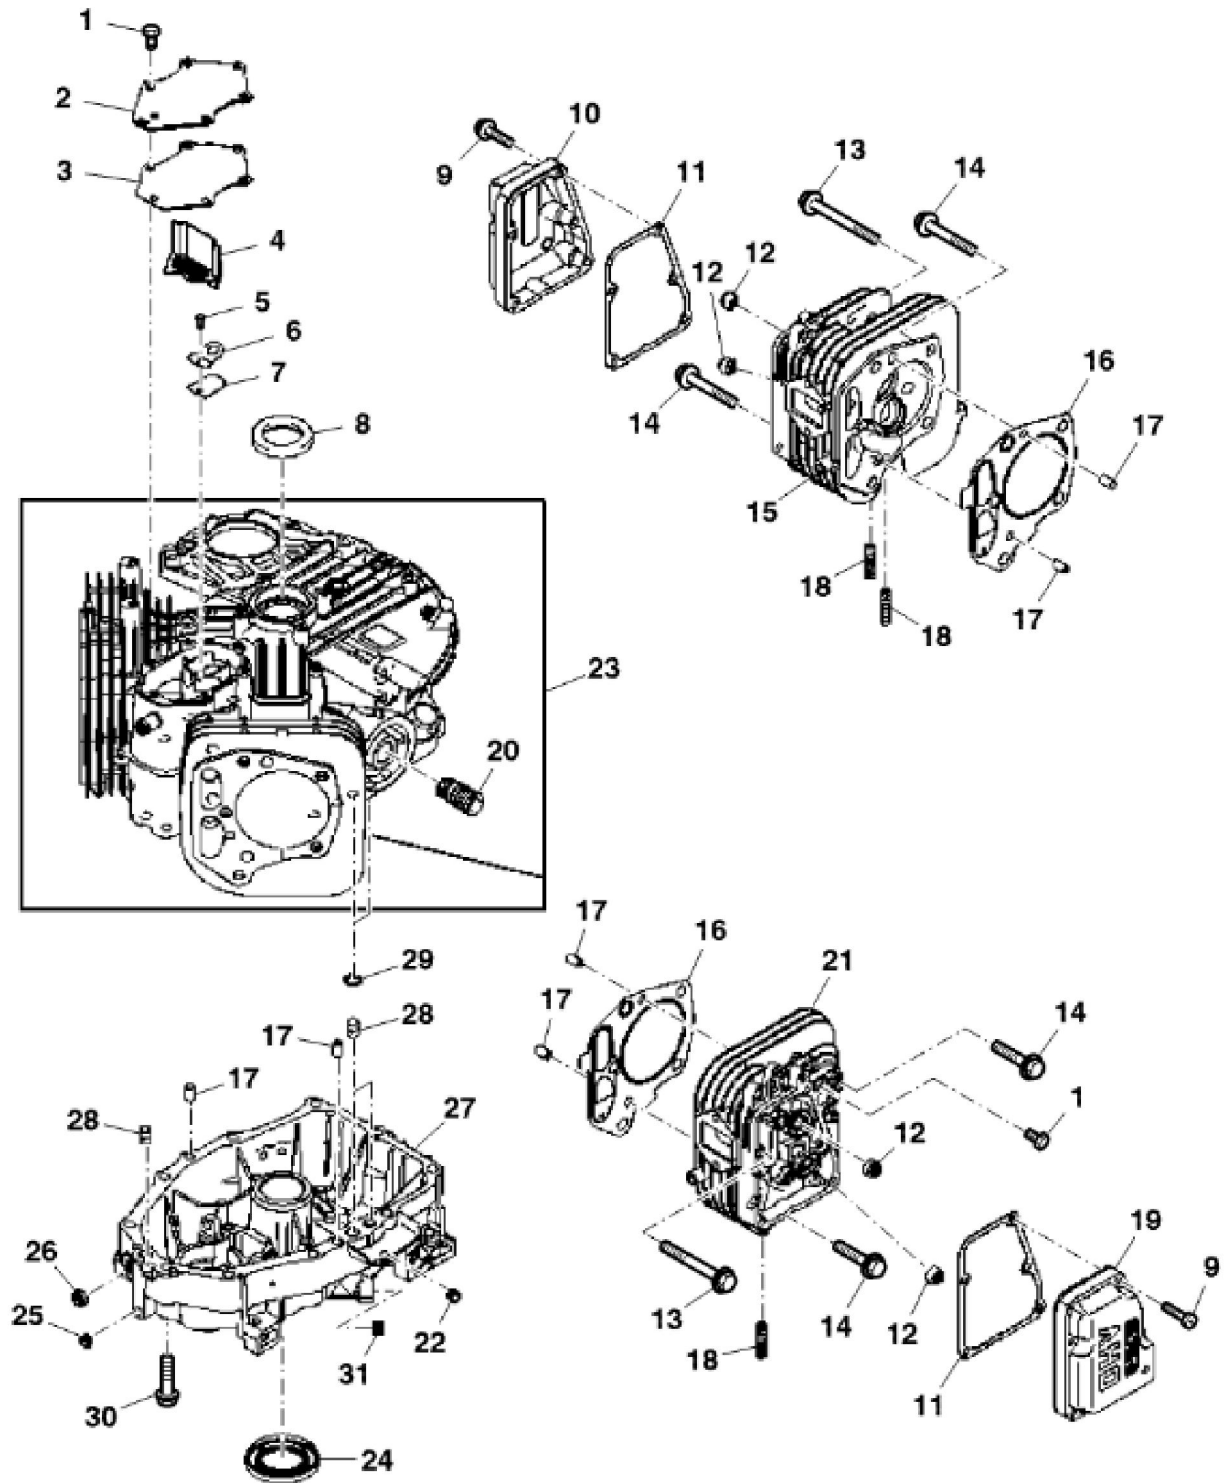

John Deere > Turf And Utility >EZTRAK >Z445 - EZTRAK >Z445 EZtrak Residential Zero Turn Mower (Worldwide Edition) >20 ENGINE MM16974 >ST767828 - CYLINDER HEAD AND CRANKCASE (150001 -)

KEY	PART NO.	PART NAME	QTY	REMARKS
1	MIU11325	BOLT	6	6 x 12
2	MIU12397	COVER	1	
3	MIU12395	GASKET	1	
4	MIU12398	PIPE	1	
5	21M7244	SCREW	1	M4 X 8
6	MIU13821	PLATE	1	
7	MIU11769	VALVE	1	
8	M149281	SEAL	1	
9	19M7863	SCREW	10	M6 X 25
10	MIU13778	CASE	1	
11	MIU12394	GASKET	2	
12	M138389	SEAL	4	
13	MIU12209	BOLT	6	10 x 25
14	MIU11776	BOLT	4	10 x 1.25 x 50
15	MIU12390	CYLINDER HEAD	1	
16	MIU12396	ENGINE CYLINDER HEAD GASKET	2	
17	M74252	PIN	6	
18	MIU11949	BOLT	4	8 x 22
19	MIU14499	COVER	1	SUB FOR MIU13779; Rocker
20	MIU13767	ADAPTER FITTING	1	
21	MIU12391	CYLINDER HEAD	1	
22	M123645	DRAIN PLUG	1	
23	MIA12337	CRANKCASE	1	
24	MIU12400	SEAL	1	
25	MIU12401	PLUG	1	
26	M151774	SEAL	1	
27	MIA12754	CRANKCASE	1	INCLUDES MIU14001 AND M123645AND MIU12401
28	MIU14507	PIPE	3	SUB FORMIU11770
29	M76104	O-RING	2	
30	19M8319	SCREW	10	M8 X 50, SUB FOR MIU11326
31	MIU14001	PLUG	1