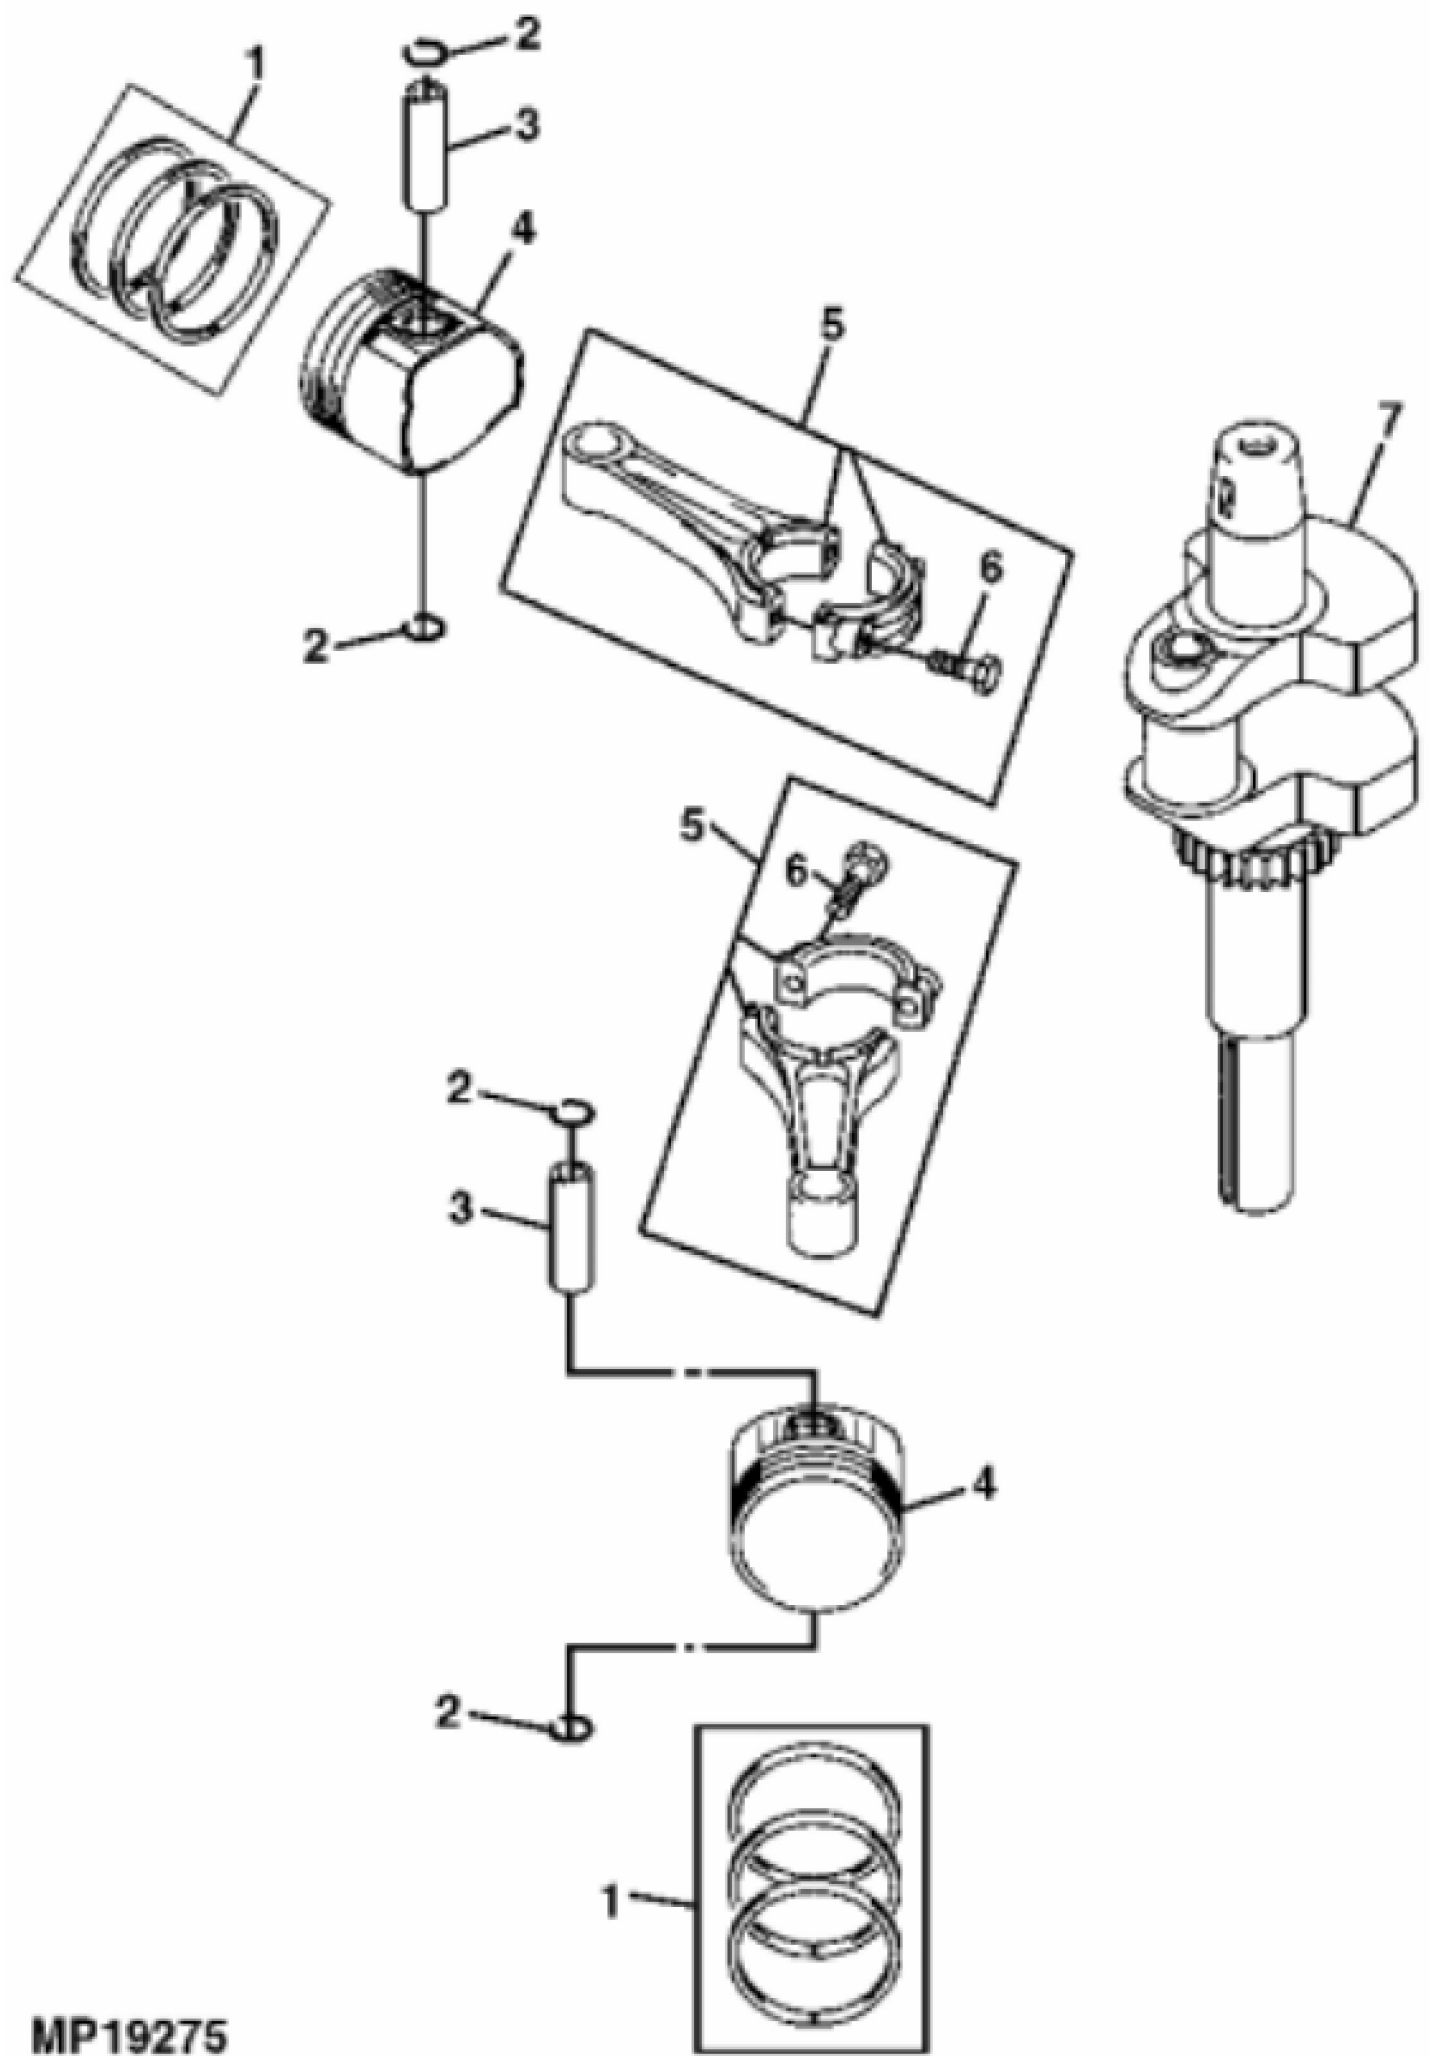

John Deere > Turf And Utility >EZTRAK >Z445 - EZTRAK >Z445 EZtrak Residential Zero Turn Mower (Worldwide Edition) >20 ENGINE MM16974 >ST767828 - CYLINDER HEAD AND CRANKCASE (150001 -)

KEY	PART NO.	PART NAME	QTY	REMARKS
1	MIU11325	BOLT	6	6 x 12
2	MIU12397	COVER	1	
3	MIU12395	GASKET	1	
4	MIU12398	PIPE	1	
5	21M7244	SCREW	1	M4 X 8
6	MIU13821	PLATE	1	
7	MIU11769	VALVE	1	
8	M149281	SEAL	1	
9	19M7863	SCREW	10	M6 X 25
10	MIU13778	CASE	1	
11	MIU12394	GASKET	2	
12	M138389	SEAL	4	
13	MIU12209	BOLT	6	10 x 25
14	MIU11776	BOLT	4	10 x 1.25 x 50
15	MIU12390	CYLINDER HEAD	1	
16	MIU12396	ENGINE CYLINDER HEAD GASKET	2	
17	M74252	PIN	6	
18	MIU11949	BOLT	4	8 x 22
19	MIU14499	COVER	1	SUB FOR MIU13779; Rocker
20	MIU13767	ADAPTER FITTING	1	
21	MIU12391	CYLINDER HEAD	1	
22	M123645	DRAIN PLUG	1	
23	MIA12337	CRANKCASE	1	
24	MIU12400	SEAL	1	
25	MIU12401	PLUG	1	
26	M151774	SEAL	1	
27	MIA12754	CRANKCASE	1	INCLUDES MIU14001 AND M123645AND MIU12401
28	MIU14507	PIPE	3	SUB FORMIU11770
29	M76104	O-RING	2	
30	19M8319	SCREW	10	M8 X 50, SUB FOR MIU11326
31	MIU14001	PLUG	1