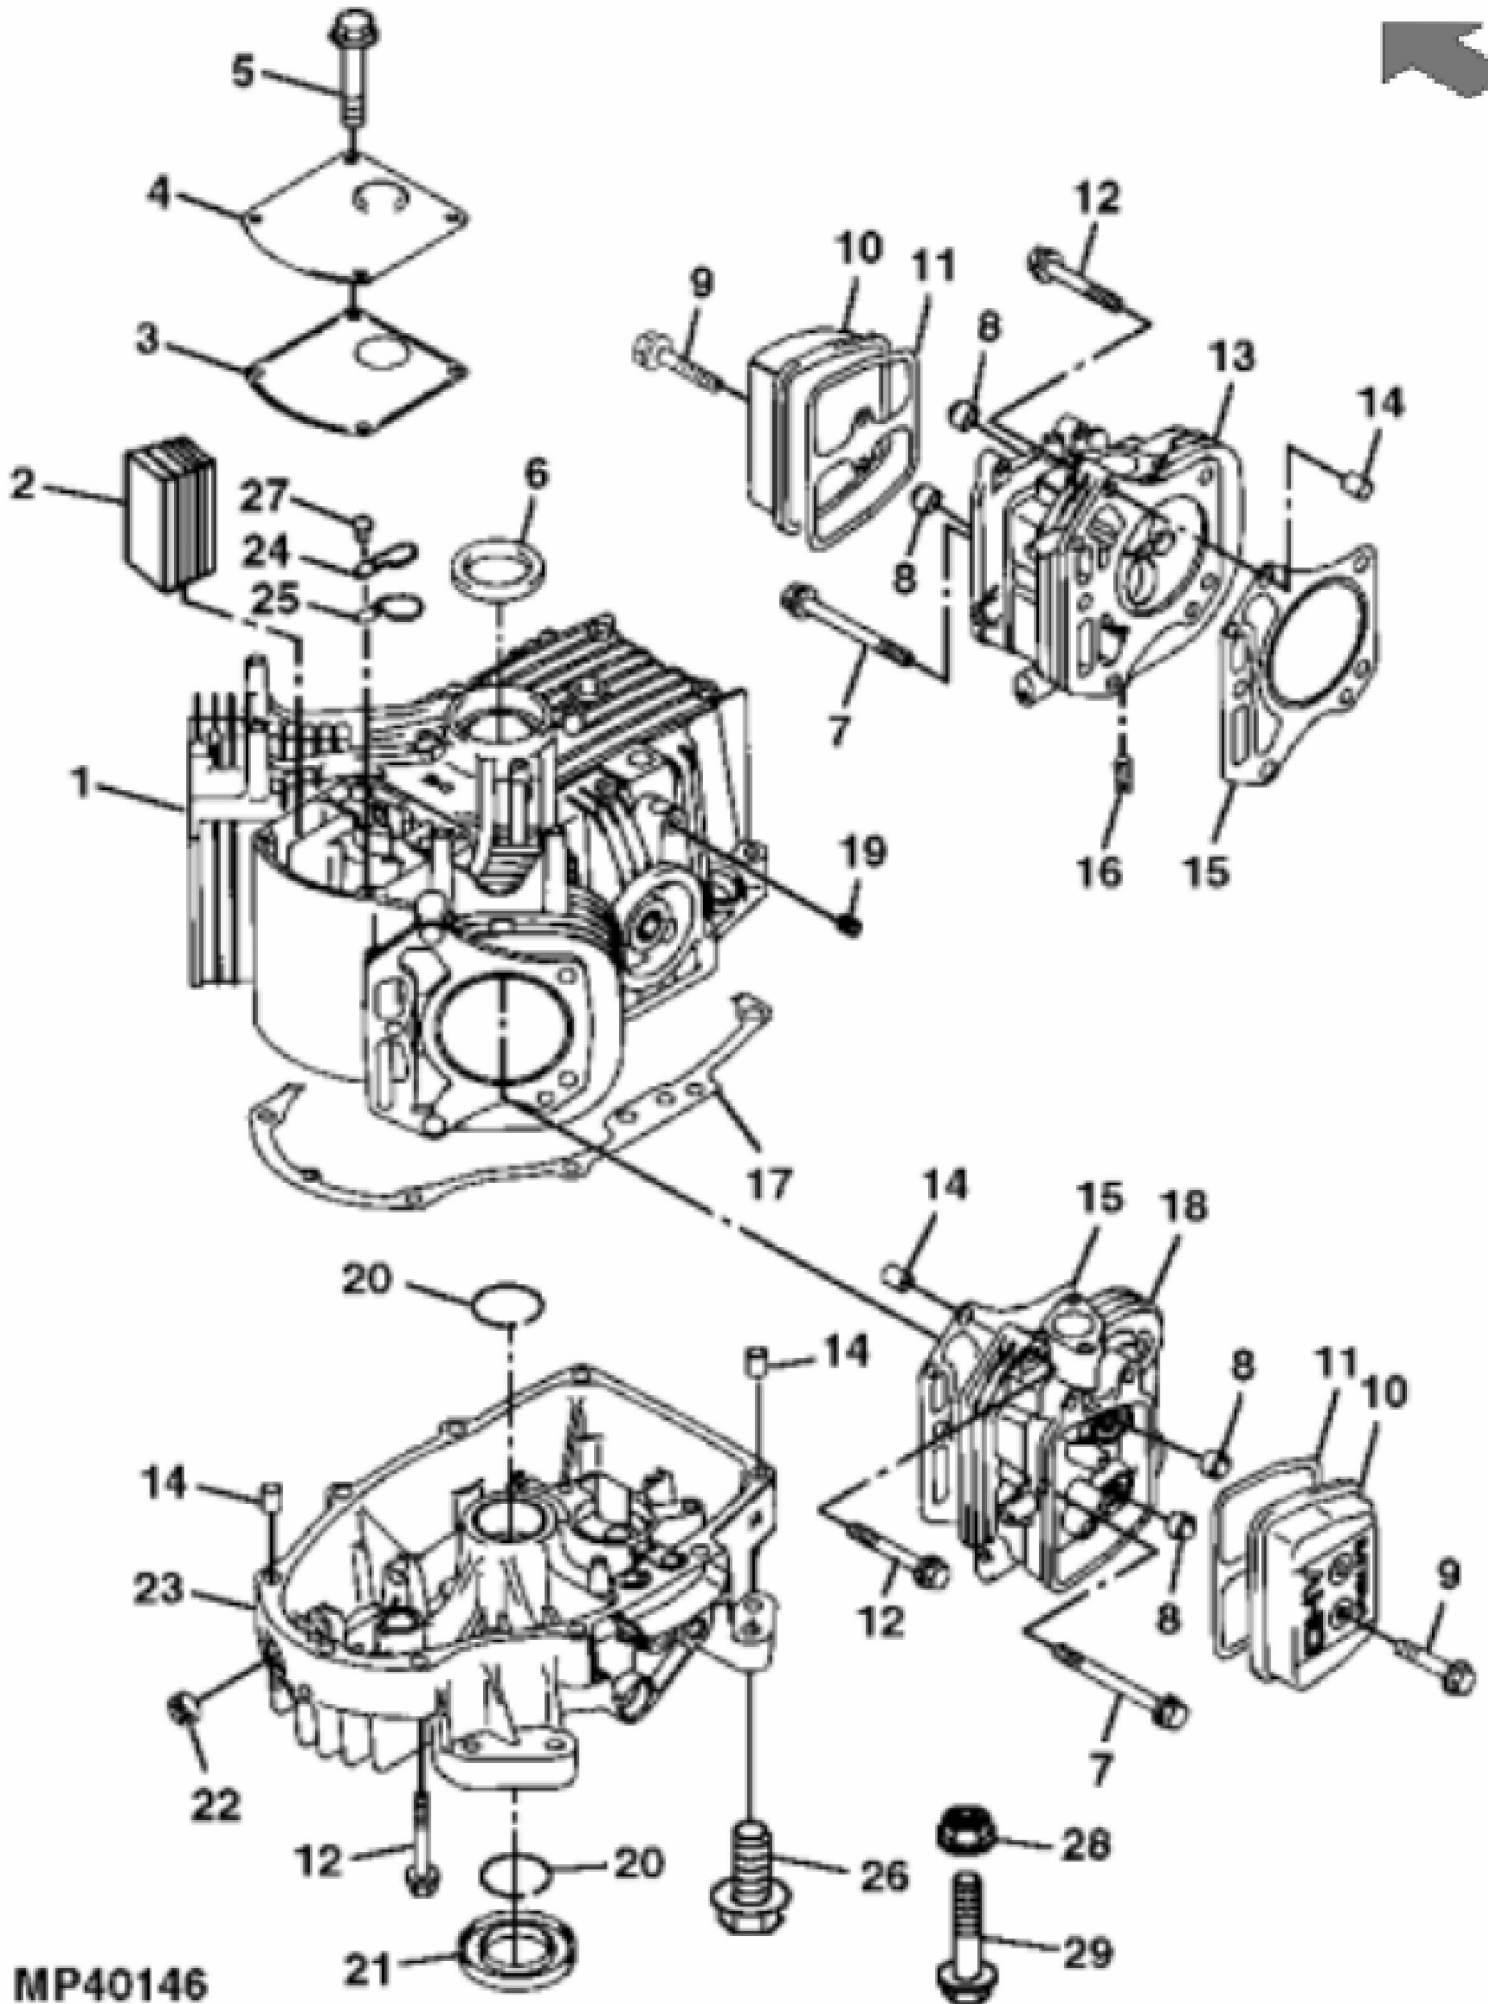

PU06193

KEY	PART NO.	PART NAME	QTY	Serial No.	REMARKS	
1	MIA10738	GASOLINE ENGINE	1		MARKED FH721V-AS37; ORDER MIA11836)	
1	MIA11194	GASOLINE ENGINE	1		MARKED FH721V-BS37; ORDER MIA11836	
1	MIA11314	GASOLINE ENGINE	1		MARKED FH721V-CS37; ORDER MIA11836	
1	MIA11836	GASOLINE ENGINE	1	____-100000	MARKED FH721V-DS37; ORDER MIA10928	
1	MIA10928	SHORT BLOCK ASSEMBLY	1	100001-150000		
1	MIA12600	GASOLINE ENGINE	1	150001-____	MARKED FS730V-AS15R	

MP40146

John Deere > Turf And Utility >EZTRAK >Z445 - EZTRAK >Z445 EZtrak Residential Zero Turn Mower (Worldwide Edition) >20 ENGINE MM16974 >ST518438 - CYLINDER HEAD AND CRANKCASE (- 150000)

KEY	PART NO.	PART NAME	QTY	Serial No.	REMARKS
1	MIA10920	CRANKCASE	1		
2	M141350	FILTER ELEMENT	1		ORDER MIA11393
3	M140222	GASKET	1	____-044926	Breather
3	MIU11731	GASKET	1	044927-____	(A)
4	M140224	COVER	1	____-044926	Breather
4	MIU11732	COVER	1	044927-____	(A)
5	19M7774	SCREW	4	____-045046	M6 X 12
5	19M7775	SCREW	4	045047-____	M6 X 16, (A)
6	M150948	SEAL	1		
7	MIU11322	BOLT	2		
8	M138389	SEAL	4		
9	19M8477	CAP SCREW	4		M6 X 40
10	M140218	CASE	2		Rocker
11	M140221	GASKET	2		Rocker Case
12	19M8319	SCREW	18		M8 X 50, SUB FOR MIU11326
13	MIA10402	CYLINDER HEAD	1		NO.1
14	M138388	PIN	6		
15	M147908	ENGINE CYLINDER HEAD GASKET	2		
16	M138395	STUD	4		NLA; ORDER MIU11736
16	MIU11736	BOLT	4		NLA; ORDER MIU12726
16	MIU12726	STUD	4		
17	M140220	GASKET	1		Crankcase Cover
18	AM135296	CYLINDER HEAD	1		NO.2
19	M147270	PLUG	1		NLA; ORDER MIU14001
19	MIU14001	PLUG	1		
20	M140231	SNAP RING	2		
21	M149282	SEAL	1		
22	M138392	SEAL	1		NLA; ORDER M151774
22	M151774	SEAL	1		
23	MIU11292	COVER	1		Crankcase
24	M140223	PLATE	1		
25	M140229	VALVE	1		
26	GC00331	SCREW	3		9.525 X 29.580 mm, NLA; ORDER GX24210; Engine Mount