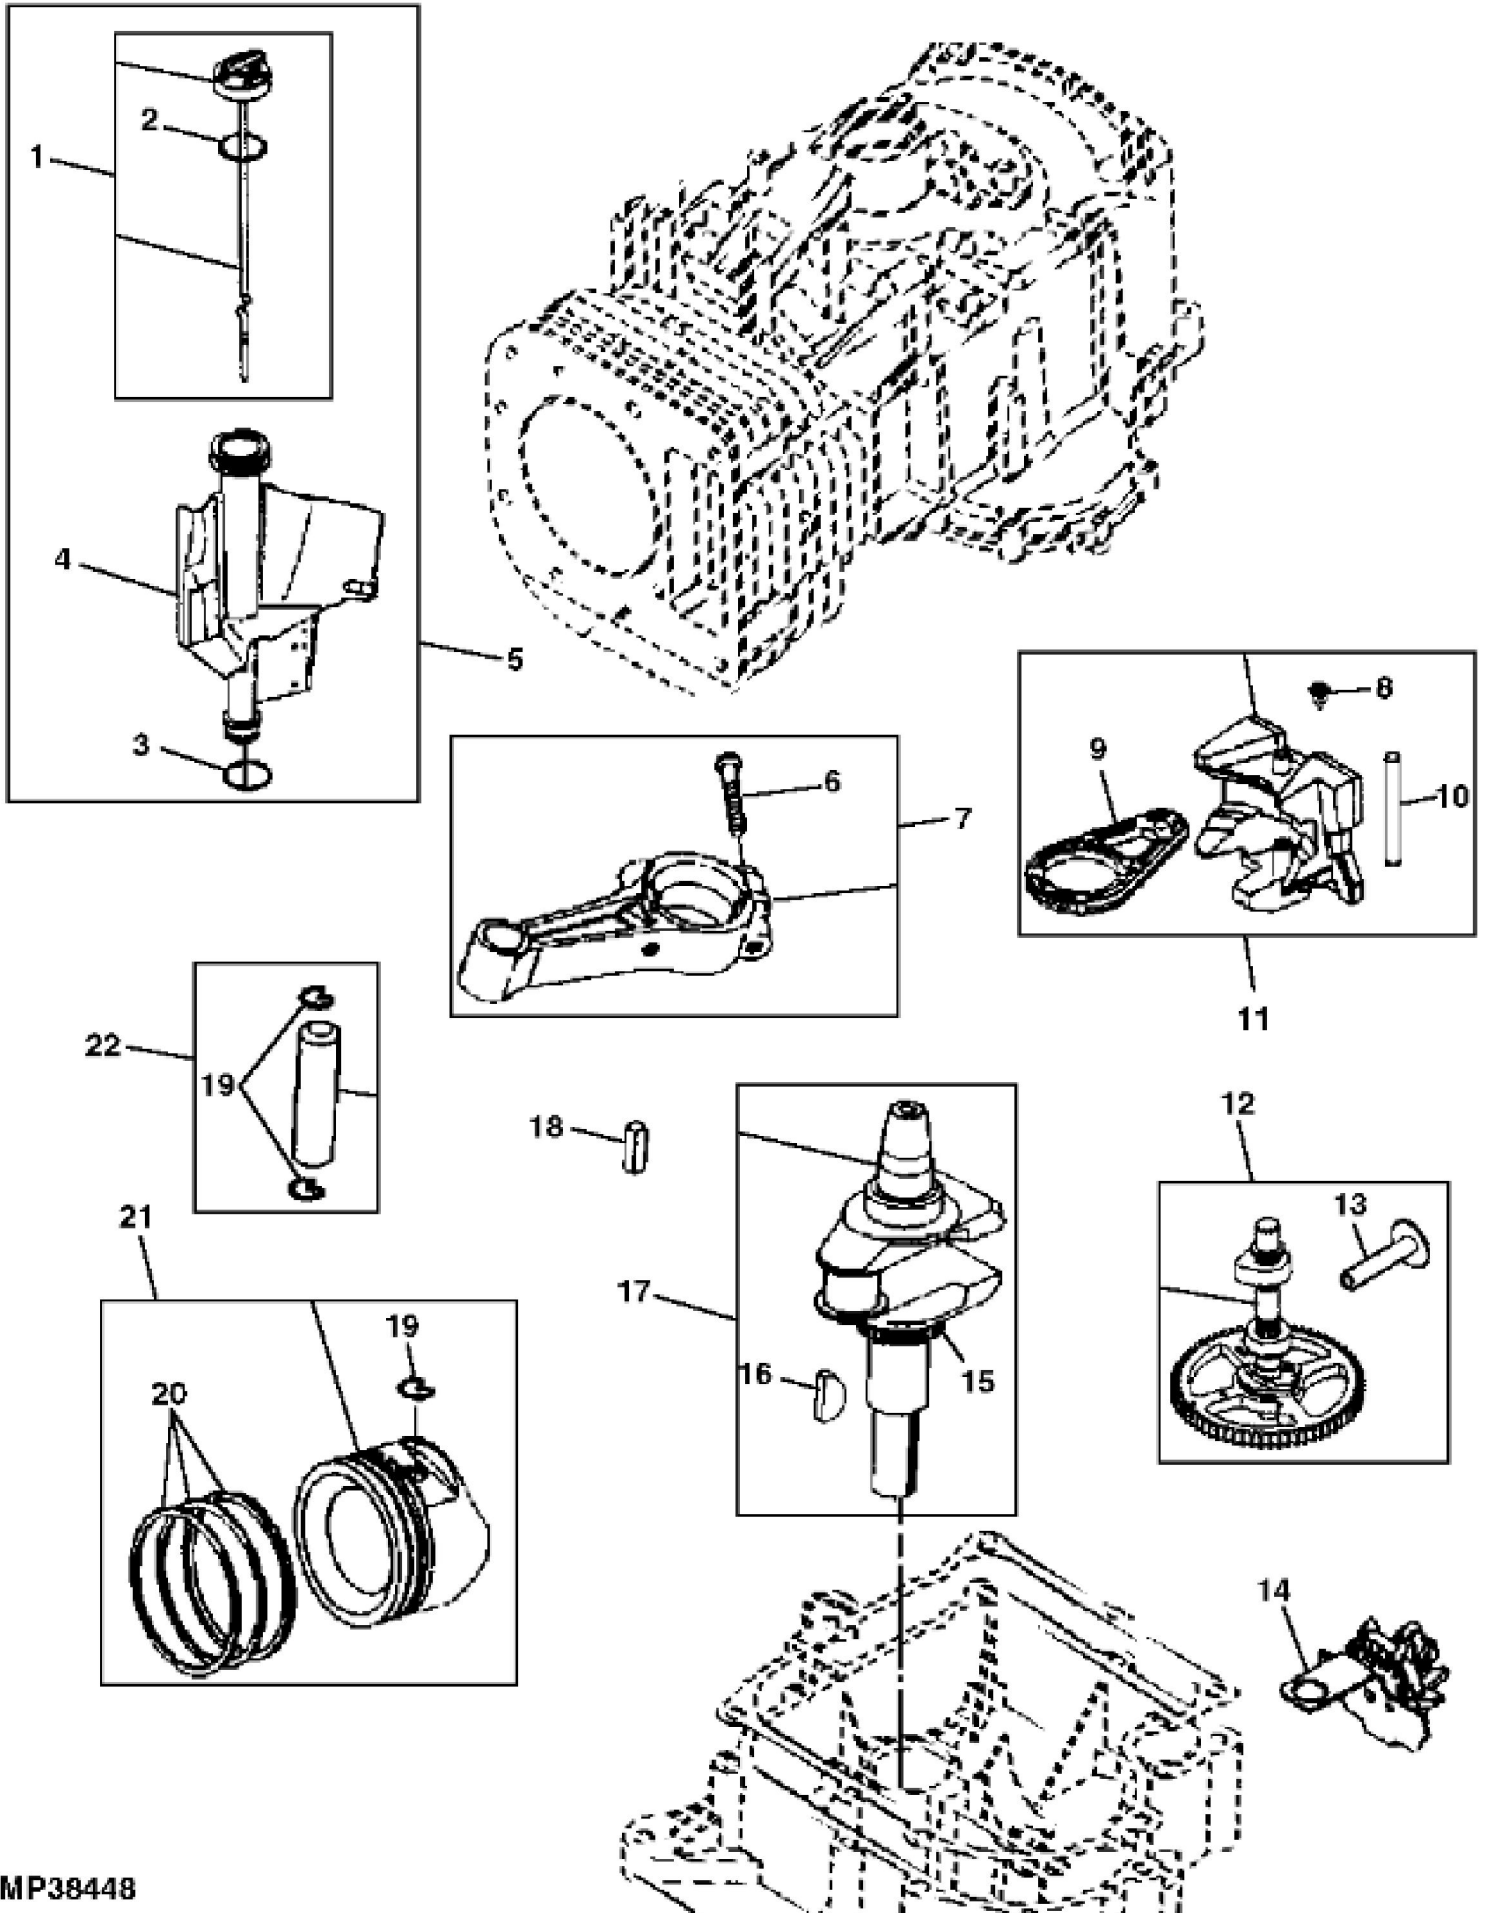

CRANKCASE

KEY	PART NO.	PART NAME	QTY	REMARKS
1	M147493	SCREEN	1	(SUB MIU11503)
2	M152566	SCREW	4	
3	MIU12152	SCREW	1	(SUB FOR LG690372)
4	MIU11503	FAN	1	(NLA) (SUB FOR M152561) (SUB MIA11519)
5	15H623	PIPE PLUG	1	3/8"
6	M153303	SCREW	1	
7	AM135134	FLYWHEEL	1	
8	LG691265	SNAP RING	1	
9	LG693713	PINION	1	STARTER
10	M147508	SCREW	2	
11	MIU11682	TUBE	1	BREATHER, (SUB FOR M147499)
12	M147500	COVER	1	NLA, ORDER MIU11631
12	MIU11631	COVER	1	
13	M147564	GASKET	1	
14	M147507	SCREW	2	
15	M147501	BREATHER	1	REED
16	MIA11419	CYLINDER BLOCK	1	(SUB FOR AM132374 OR MIA11101)
17	LG399265	BEARING	1	NLA; ORDER MIA11778; Bushing W/Seal
17	MIA11778	SEAL KIT	1	Bushing W/Seal
18	LG391086S	SEAL	1	(MAGNETO SIDE)
19	LG690959	DOWEL PIN	1	
20	M147497	BUSHING	1	GOVERNOR
21	LG692407	SEAL	1	GOVERNOR
22	M147513	GASKET	1	
23	MIU11958	SEAL	1	PTO SIDE, (SUB FOR MIU11212)
24	AM132352	RESERVOIR	1	
25	AM131611	TUBE	1	OIL DRAIN
26	OIL TUBE	1	
27	T77932	O-RING	1	
28	M144897	CAP	1	
29	GC00331	BOLT	4	NLA; ORDER GX24210; Engine Mounting
29	GX24210	SCREW	4	
30	LG692125	CAP SCREW	12	
31	MIU11635	PLUG	1	(A)

CRANKSHAFT, PISTON AND DIPSTICK

KEY	PART NO.	PART NAME	QTY	REMARKS
1	AM135145	DIPSTICK	1	
2	LG691031	O-RING	1	
3	LG691032	SEAL	1	
4	M152554	DIPSTICK TUBE	1	
5	AM135144	DIPSTICK TUBE	1	
6	MIU11051	SCREW	2	
7	MIA10624	CONNECTING ROD	1	
8	MIU11437	PLUG	1	SUB FOR M147515
9	MIU11436	LINK	2	(SUB FOR M152555)
10	M152556	PIN	1	
11	MIA10989	COUNTERWEIGHT	1	(SUB FOR AM132354)
12	MIA11377	CAMSHAFT	1	(SUB FOR MIA10915)
13	LG690564	TAPPET	2	
14	LG691968	OIL SLINGER	1	
15	M147512	GEAR	1	TIMING
16	LG691639	SHAFT KEY	1	
17	MIA11844	CRANKSHAFT	1	(SUB FOR AM132351)
18	LG222698S	SHAFT KEY	1	FLYWHEEL
19	M152553	LOCK	2	
20	MIA10691	PISTON RING KIT	1	
20	MIU11639	PISTON RING KIT	1	.50 MM (.020") OS, (SUB FOR MIA10692)
21	MIA11421	PISTON	1	(SUB FOR MIA10844 OR MIA10981 OR MIA10690)
21	MIA11430	PISTON	1	.50 MM (.020") OS, (SUB FOR MIA10858)
22	AM132347	PISTON PIN	1	