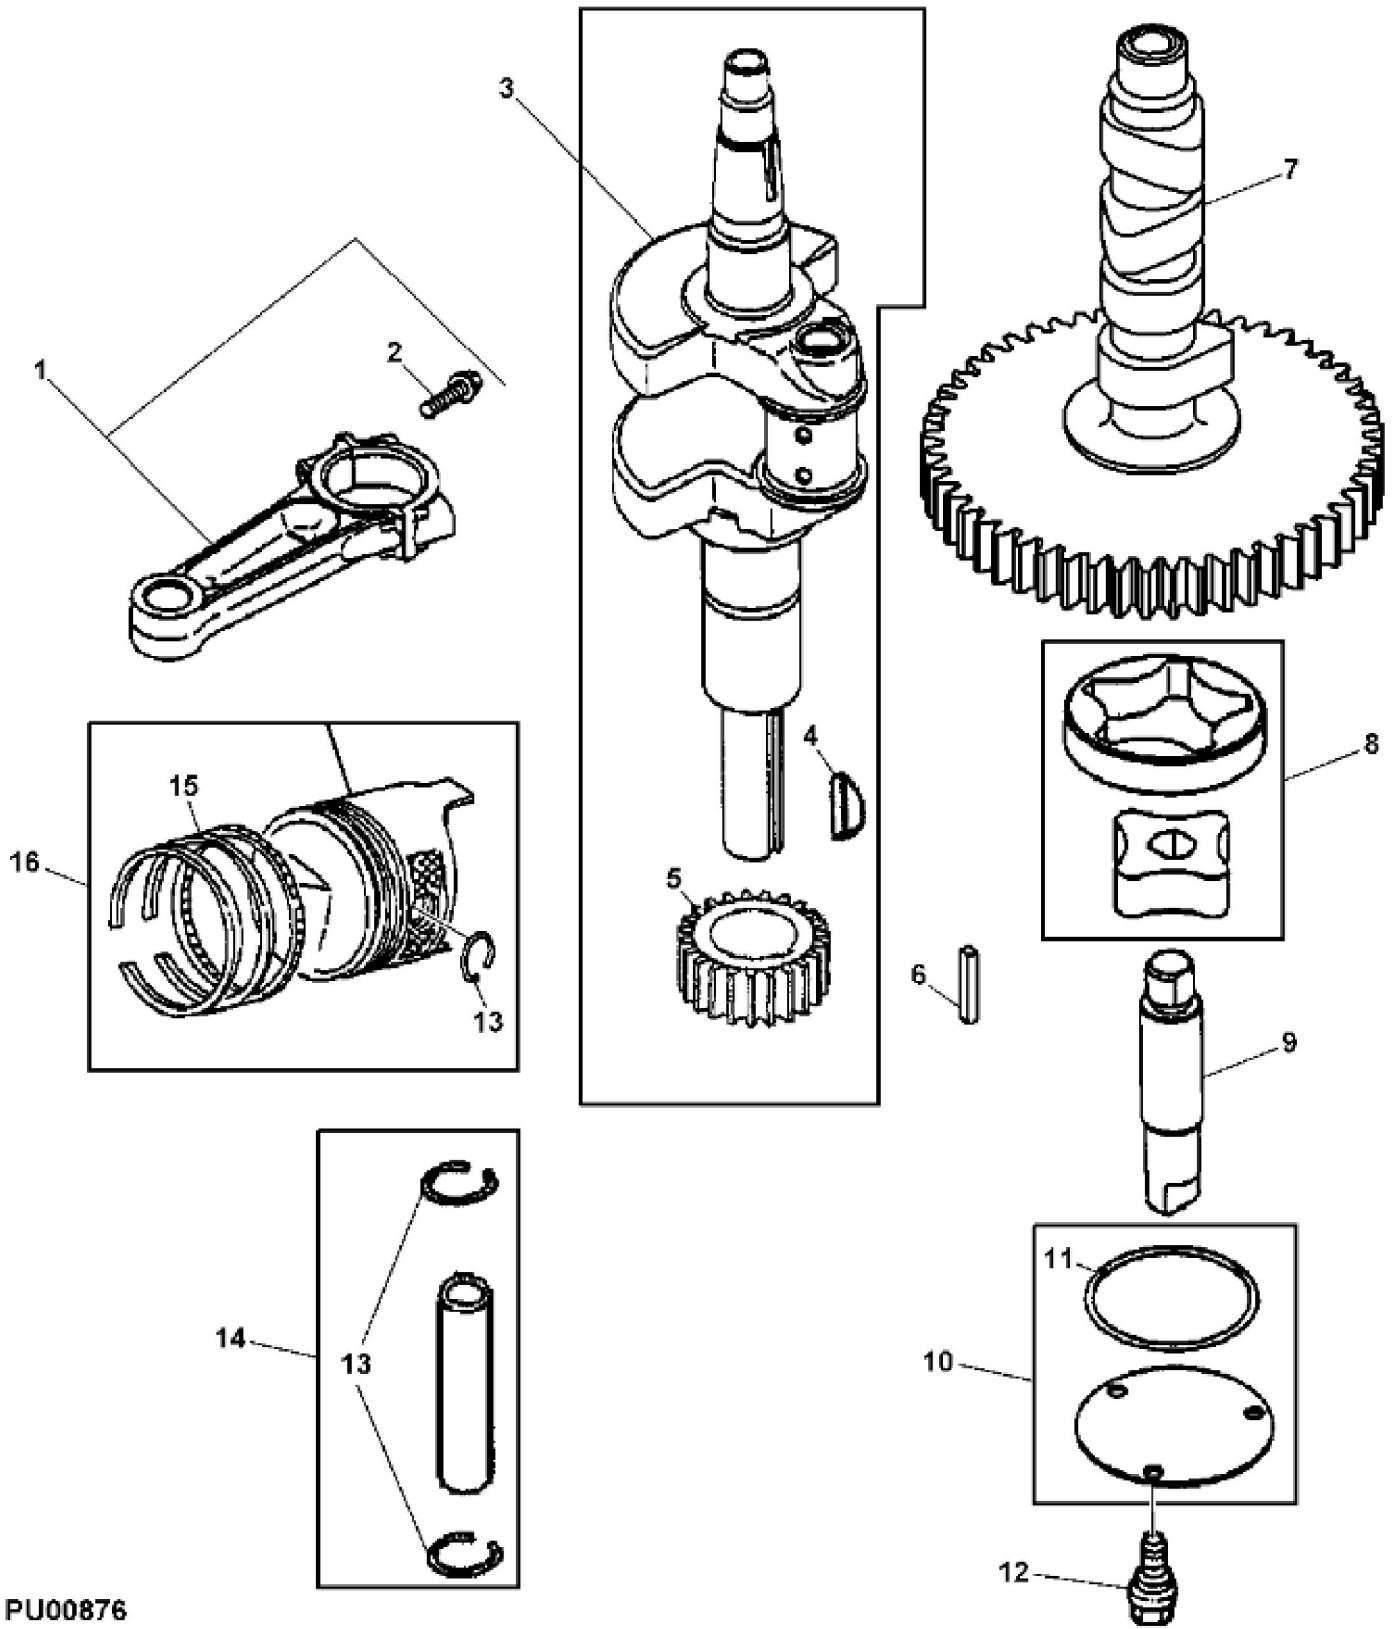

PU01597

John Deere > Turf And Utility >TRACTOR, LAWN AND GARDEN >LA120 - TRACTOR, LAWN AND GARDEN >LA120 Tractor (100 Series) with 42-Inch Mower Deck >20 ENGINE GU20566 >ST642195 - CYLINDER BLOCK AND DIPSTICK

PU00876

CRANKSHAFT AND PISTON

KEY	PART NO.	PART NAME	QTY	REMARKS
1	MIA11459	CONNECTING ROD	2	(SUB FOR AM135101)
2	LG690976	SCREW	2	
3	AM135083	CRANKSHAFT	1	(SUB MIA11457)
3	MIA11457	CRANKSHAFT	1	(INCLUDES LG690980)
4	26H67	SHAFT KEY	1	1/8" X 3/8", (SUB FOR 26H4)
5	LG690980	GEAR	1	TIMING
6	LG222698S	SHAFT KEY	1	FLYWHEEL
7	MIA10916	CAMSHAFT	1	CAM (INCLUDES (4) LG690977)
8	LG499054	OIL PUMP	1	(SUB MIA11172)
8	MIA11172	OIL PUMP	1	(USE WITH MIA11020)
8	MIU12143	OIL PUMP	1	(USE WITH MIA11584)
9	LG691042	SHAFT	1	NLA; ORDER MIA11172
9	MIA11172	OIL PUMP	1	
10	LG499613	COVER	1	
10	MIA11464	COVER	1	(USE WITH MIA11584)
11	LG690589	SEAL	1	
11	MIU12153	SEAL	1	(USE WITH MIA11584)
12	M151228	SCREW	3	
12	MIU12142	SCREW	3	(USE WITH MIU12143)
13	LG690975	LOCK	2	
14	LG690229	PISTON PIN	2	
15	MIU11282	PISTON RING KIT	1	STD
15	MIU11283	PISTON RING KIT	1	.020" OS
15	MIU12013	PISTON RING KIT	4	STD (USE WITH MIA11020)
16	MIA10877	PISTON	2	STD
16	MIA10878	PISTON	2	.020" OS
16	MIA11102	PISTON	1	(.020" OS), (USE WITH MIA11020) (INCLUDES LG690975)
16	MIA11346	PISTON	2	STD (USE WITH MIA11020) (INCLUDES (4) LG690975)