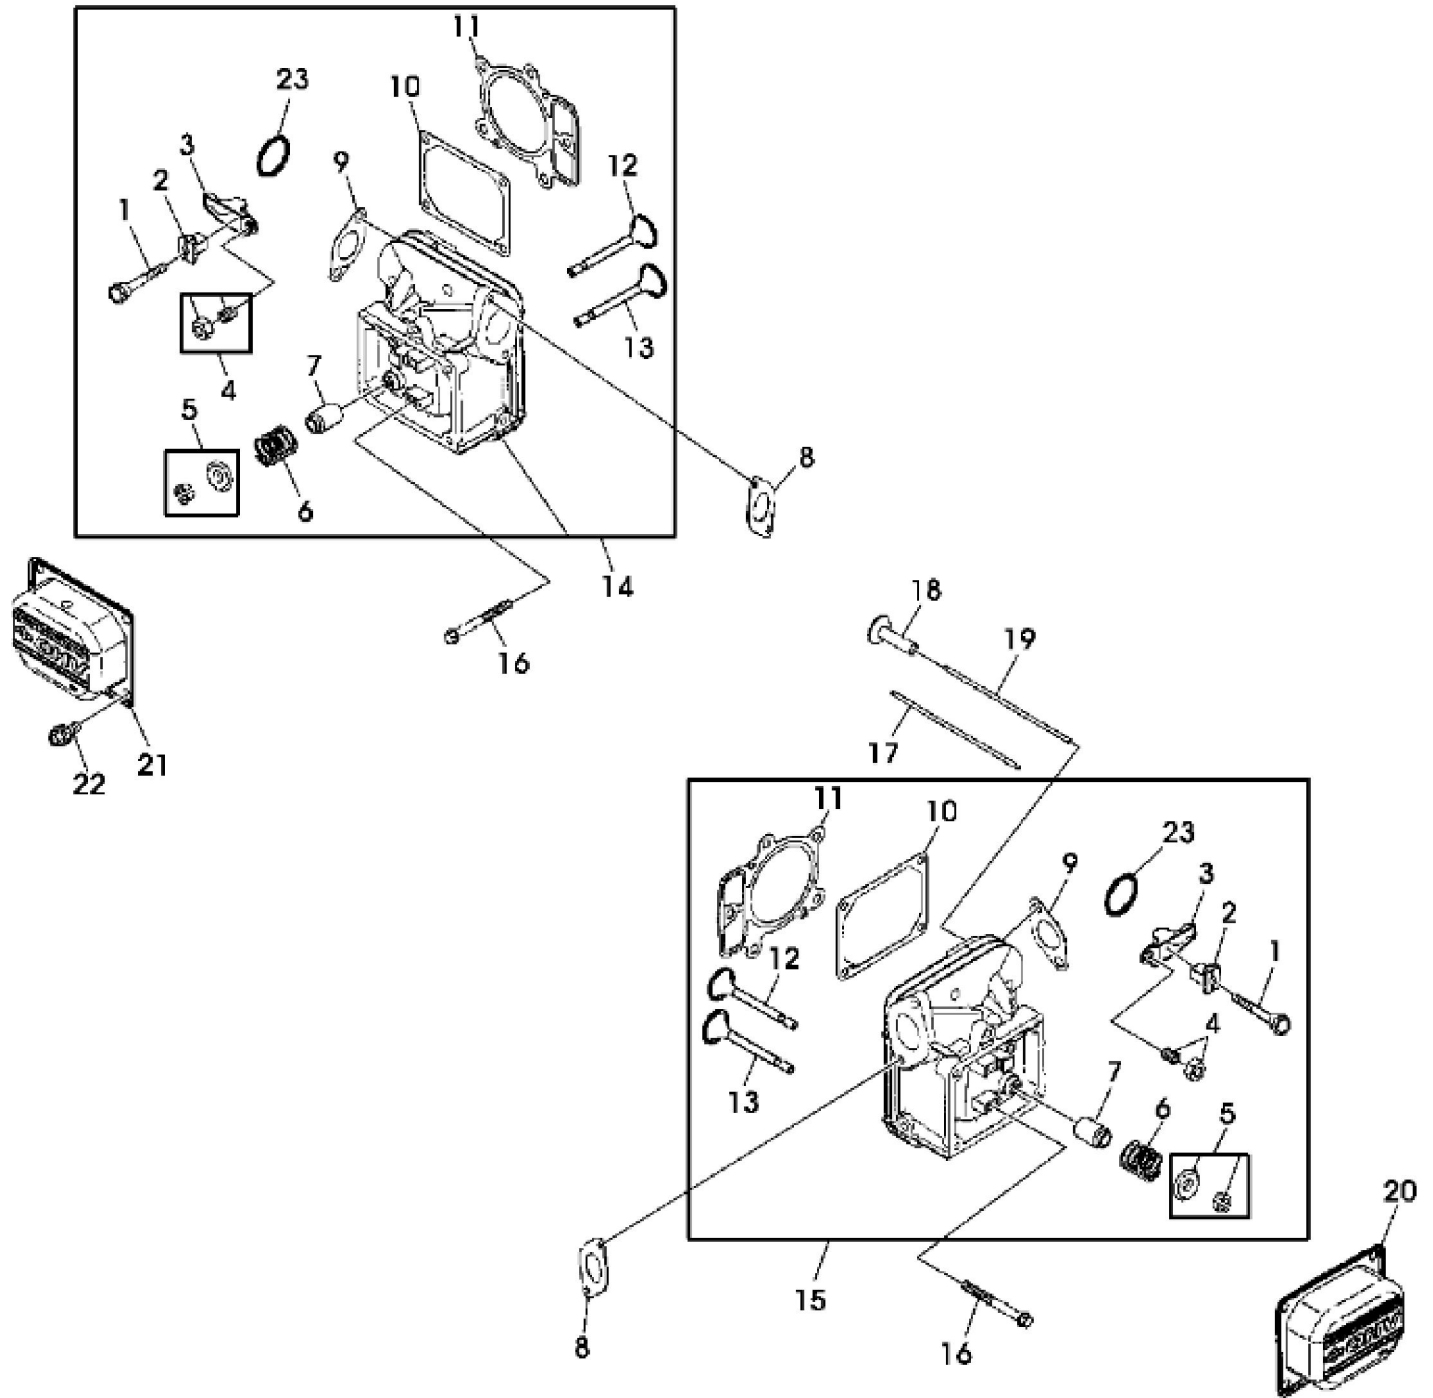

PU00876

CRANKSHAFT AND PISTON

KEY	PART NO.	PART NAME	QTY	REMARKS
1	MIA11459	CONNECTING ROD	2	(SUB FOR AM135101)
2	LG690976	SCREW	2	
3	AM135083	CRANKSHAFT	1	(SUB MIA11457)
3	MIA11457	CRANKSHAFT	1	(INCLUDES LG690980)
4	26H67	SHAFT KEY	1	1/8" X 3/8", (SUB FOR 26H4)
5	LG690980	GEAR	1	TIMING
6	LG222698S	SHAFT KEY	1	FLYWHEEL
7	MIA10916	CAMSHAFT	1	CAM (INCLUDES (4) LG690977)
8	LG499054	OIL PUMP	1	(SUB MIA11172)
8	MIA11172	OIL PUMP	1	(USE WITH MIA11020)
8	MIU12143	OIL PUMP	1	(USE WITH MIA11584)
9	LG691042	SHAFT	1	NLA; ORDER MIA11172
9	MIA11172	OIL PUMP	1	
10	LG499613	COVER	1	
10	MIA11464	COVER	1	(USE WITH MIA11584)
11	LG690589	SEAL	1	
11	MIU12153	SEAL	1	(USE WITH MIA11584)
12	M151228	SCREW	3	
12	MIU12142	SCREW	3	(USE WITH MIU12143)
13	LG690975	LOCK	2	
14	LG690229	PISTON PIN	2	
15	MIU11282	PISTON RING KIT	1	STD
15	MIU11283	PISTON RING KIT	1	.020" OS
15	MIU12013	PISTON RING KIT	4	STD (USE WITH MIA11020)
16	MIA10877	PISTON	2	STD
16	MIA10878	PISTON	2	.020" OS
16	MIA11102	PISTON	1	(.020" OS), (USE WITH MIA11020) (INCLUDES LG690975)
16	MIA11346	PISTON	2	STD (USE WITH MIA11020) (INCLUDES (4) LG690975)