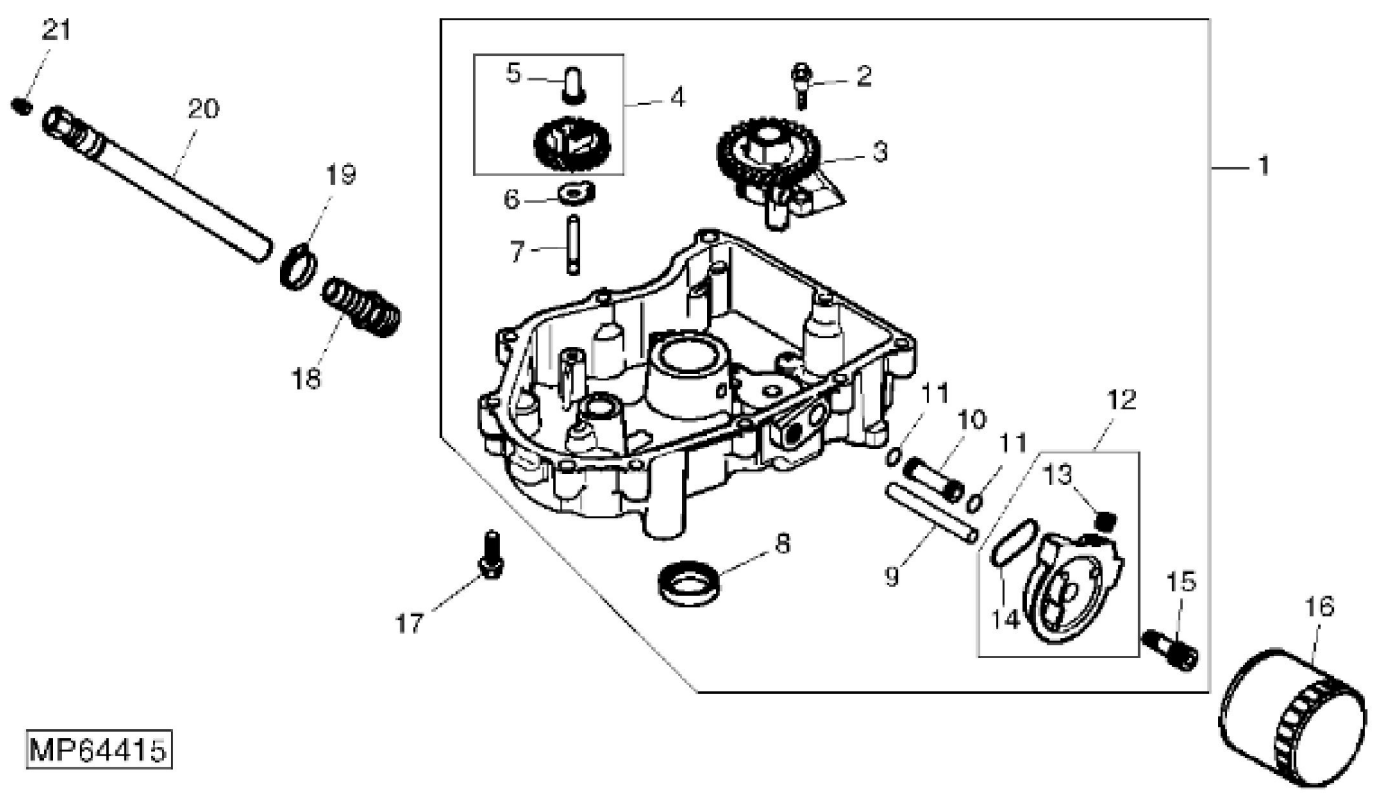

KEY	PART NO.	PART NAME	QTY	REMARKS	
1	MIA10820	GASOLINE ENGINE	1	22 HP, (COMPLETE) GAS KOHLER (SUB MIA11297)	
1	MIA11065	GASOLINE ENGINE	1	22 HP, (CALIFORNIA ONLY) (COMPLETE) GAS KOHLER CARB (SV715-3017)	
1	MIA11297	SHORT BLOCK ASSEMBLY	1		
2	GC00331	SCREW	4	9.525 X 29.580 mm, NLA; ORDER GX24210	
2	GX24210	SCREW	4		
..	MIA11298	GASKET KIT	1	OVERHAUL	
..	M151867	LABEL	1	CLEAR LAMINATION	

KEY	PART NO.	PART NAME	QTY	REMARKS	
1	MIA11275	CRANKSHAFT	1		
2	M76215	PLUG	1		

KEY	PART NO.	PART NAME	QTY	REMARKS
1	AM126257	DIPSTICK	1	INCLUDES 2
2	M148124	O-RING	1	
3	MIU11902	SCREW	1	M5 X 0.8 X 13, FLANGED
4	MIU11957	TUBE	1	OIL FILL (SUB FOR M92192)
5	M92194	O-RING	1	
6	M92193	O-RING	1	
7	M134901	BRACKET	1	OIL FILL TUBE
8	MIU11539	SEAL	1	
9	.....	CRANKCASE	1	(ORDER MIA11297)
10	M134899	RETAINER	1	BREATHER REED
11	M92210	BEAM	1	BREATHER REED
12	MIU11251	DOWEL PIN	6	
13	MIU12971	CONNECTING ROD	2	NLA; ORDER MIU13923;STD; SUB FOR MIU11256
13	MIU13923	CONNECTING ROD	2	
14	MIA11128	PISTON REPLACEMENT KIT	2	STD
14	MIA11276	PISTON RING KIT	1	0.25, ORDER MIA12920
14	MIA12920	PISTON KIT	1	
15	M132341	RETAINER	4	PISTON PIN
16	MIA11129	RING	2	STD
16	MIA11127	PISTON RING KIT	1	0.25, USE WITH MIA11276
17	M93955	SOLID SHIM	AR	.028", WHITE
17	M97015	SOLID SHIM	AR	.03", BLUE
17	M118585	SHIM	AR	.032", RED
17	M96817	SOLID SHIM	AR	.034", YELLOW
17	M96818	SOLID SHIM	AR	.036", GREEN
17	M96819	SOLID SHIM	AR	.038", GRAY
17	M118584	SHIM	AR	.04", BLACK
18	MIA11278	CAMSHAFT	1	CAMSHAFT
19	M143970	SEAL	1	GOVERNOR CROSS SHAFT
20	M143941	SNAP RING	1	
21	M143936	WASHER	1	9 MM, FLAT
22	M143939	WASHER	1	11/32", FLAT
23	M148328	SHAFT	1	GOVERNOR CROSS
..	MIU11545	LUBRICANT	1	CAMSHAFT
..	AM124450	CAP KIT	1	OIL FILL