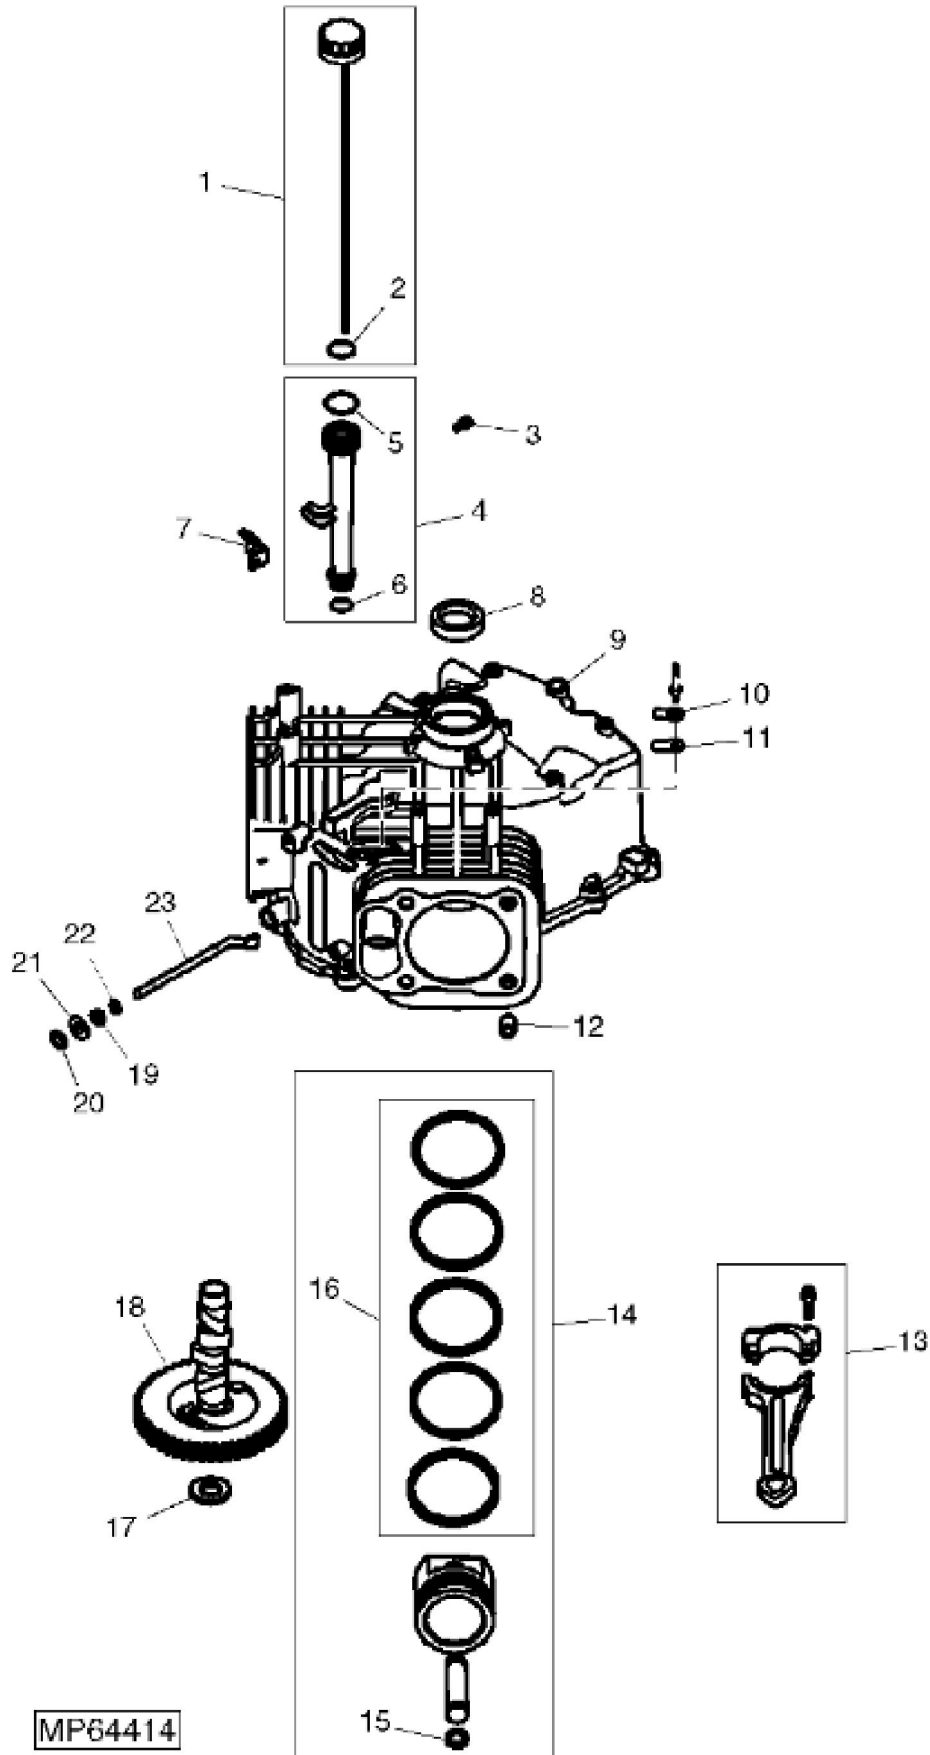

KEY	PART NO.	PART NAME	QTY	REMARKS	
1	MIA10820	GASOLINE ENGINE	1	22 HP, (COMPLETE) GAS KOHLER (SUB MIA11297)	
1	MIA11065	GASOLINE ENGINE	1	22 HP, (CALIFORNIA ONLY) (COMPLETE) GAS KOHLER CARB (SV715-3017)	
1	MIA11297	SHORT BLOCK ASSEMBLY	1		
2	GC00331	SCREW	4	9.525 X 29.580 mm, NLA; ORDER GX24210	
2	GX24210	SCREW	4		
..	MIA11298	GASKET KIT	1	OVERHAUL	
..	M151867	LABEL	1	CLEAR LAMINATION	

KEY	PART NO.	PART NAME	QTY	REMARKS	
1	MIA11275	CRANKSHAFT	1		
2	M76215	PLUG	1		

KEY	PART NO.	PART NAME	QTY	REMARKS
1	AM126257	DIPSTICK	1	INCLUDES 2
2	M148124	O-RING	1	
3	MIU11902	SCREW	1	M5 X 0.8 X 13, FLANGED
4	MIU11957	TUBE	1	OIL FILL (SUB FOR M92192)
5	M92194	O-RING	1	
6	M92193	O-RING	1	
7	M134901	BRACKET	1	OIL FILL TUBE
8	MIU11539	SEAL	1	
9	.....	CRANKCASE	1	(ORDER MIA11297)
10	M134899	RETAINER	1	BREATHER REED
11	M92210	BEAM	1	BREATHER REED
12	MIU11251	DOWEL PIN	6	
13	MIU12971	CONNECTING ROD	2	NLA; ORDER MIU13923;STD; SUB FOR MIU11256
13	MIU13923	CONNECTING ROD	2	
14	MIA11128	PISTON REPLACEMENT KIT	2	STD
14	MIA11276	PISTON RING KIT	1	0.25, ORDER MIA12920
14	MIA12920	PISTON KIT	1	
15	M132341	RETAINER	4	PISTON PIN
16	MIA11129	RING	2	STD
16	MIA11127	PISTON RING KIT	1	0.25, USE WITH MIA11276
17	M93955	SOLID SHIM	AR	.028", WHITE
17	M97015	SOLID SHIM	AR	.03", BLUE
17	M118585	SHIM	AR	.032", RED
17	M96817	SOLID SHIM	AR	.034", YELLOW
17	M96818	SOLID SHIM	AR	.036", GREEN
17	M96819	SOLID SHIM	AR	.038", GRAY
17	M118584	SHIM	AR	.04", BLACK
18	MIA11278	CAMSHAFT	1	CAMSHAFT
19	M143970	SEAL	1	GOVERNOR CROSS SHAFT
20	M143941	SNAP RING	1	
21	M143936	WASHER	1	9 MM, FLAT
22	M143939	WASHER	1	11/32", FLAT
23	M148328	SHAFT	1	GOVERNOR CROSS
..	MIU11545	LUBRICANT	1	CAMSHAFT
..	AM124450	CAP KIT	1	OIL FILL