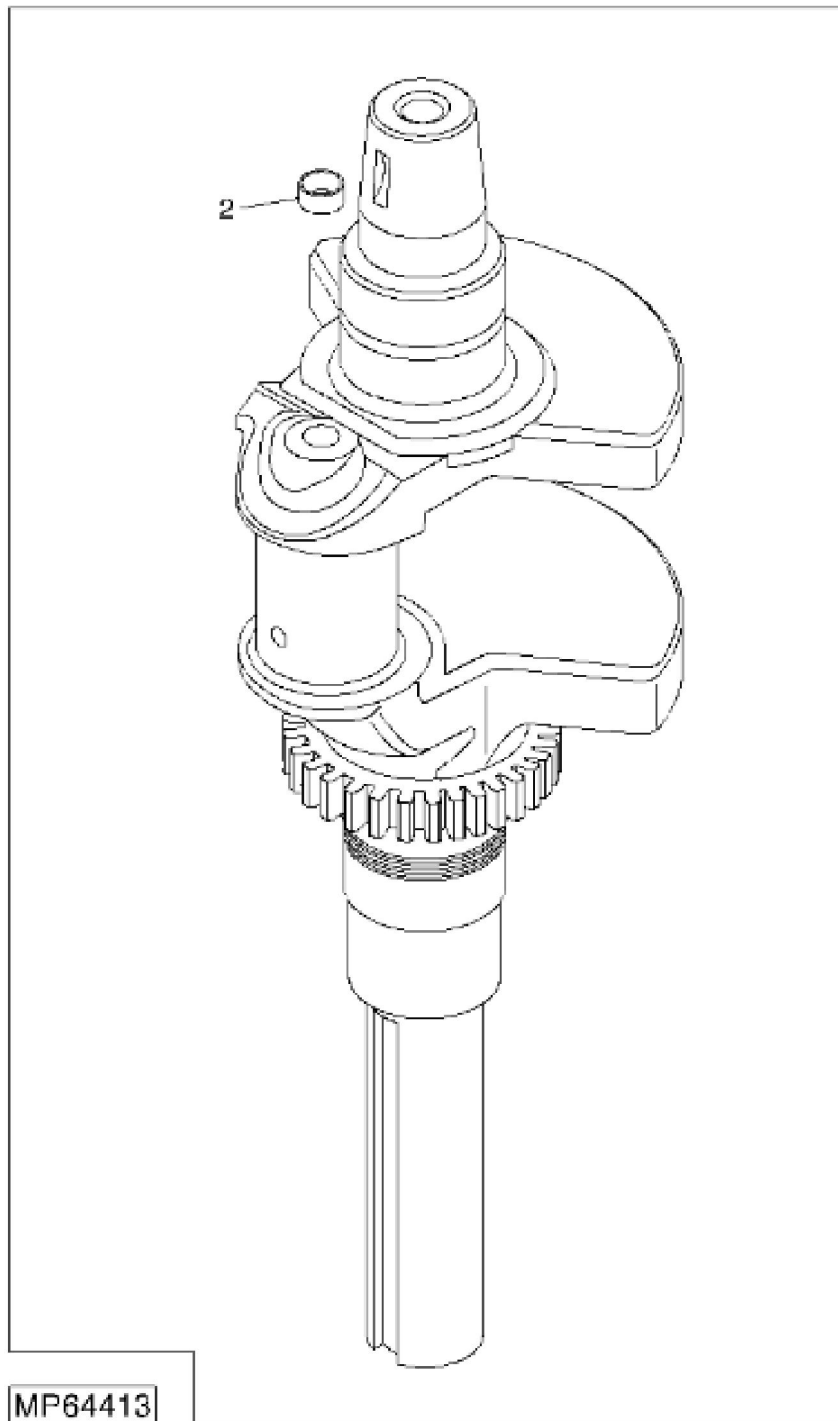

KEY	PART NO.	PART NAME	QTY	REMARKS	
1	MIA10820	GASOLINE ENGINE	1	22 HP, (COMPLETE) GAS KOHLER (SUB MIA11297)	
1	MIA11065	GASOLINE ENGINE	1	22 HP, (CALIFORNIA ONLY) (COMPLETE) GAS KOHLER CARB (SV715-3017)	
1	MIA11297	SHORT BLOCK ASSEMBLY	1		
2	GC00331	SCREW	4	9.525 X 29.580 mm, NLA; ORDER GX24210	
2	GX24210	SCREW	4		
..	MIA11298	GASKET KIT	1	OVERHAUL	
..	M151867	LABEL	1	CLEAR LAMINATION	

KEY	PART NO.	PART NAME	QTY	REMARKS	
1	MIA11275	CRANKSHAFT	1		
2	M76215	PLUG	1		

KEY	PART NO.	PART NAME	QTY	REMARKS
1	AM126257	DIPSTICK	1	INCLUDES 2
2	M148124	O-RING	1	
3	MIU11902	SCREW	1	M5 X 0.8 X 13, FLANGED
4	MIU11957	TUBE	1	OIL FILL (SUB FOR M92192)
5	M92194	O-RING	1	
6	M92193	O-RING	1	
7	M134901	BRACKET	1	OIL FILL TUBE
8	MIU11539	SEAL	1	
9	.....	CRANKCASE	1	(ORDER MIA11297)
10	M134899	RETAINER	1	BREATHER REED
11	M92210	BEAM	1	BREATHER REED
12	MIU11251	DOWEL PIN	6	
13	MIU12971	CONNECTING ROD	2	NLA; ORDER MIU13923;STD; SUB FOR MIU11256
13	MIU13923	CONNECTING ROD	2	
14	MIA11128	PISTON REPLACEMENT KIT	2	STD
14	MIA11276	PISTON RING KIT	1	0.25, ORDER MIA12920
14	MIA12920	PISTON KIT	1	
15	M132341	RETAINER	4	PISTON PIN
16	MIA11129	RING	2	STD
16	MIA11127	PISTON RING KIT	1	0.25, USE WITH MIA11276
17	M93955	SOLID SHIM	AR	.028", WHITE
17	M97015	SOLID SHIM	AR	.03", BLUE
17	M118585	SHIM	AR	.032", RED
17	M96817	SOLID SHIM	AR	.034", YELLOW
17	M96818	SOLID SHIM	AR	.036", GREEN
17	M96819	SOLID SHIM	AR	.038", GRAY
17	M118584	SHIM	AR	.04", BLACK
18	MIA11278	CAMSHAFT	1	CAMSHAFT
19	M143970	SEAL	1	GOVERNOR CROSS SHAFT
20	M143941	SNAP RING	1	
21	M143936	WASHER	1	9 MM, FLAT
22	M143939	WASHER	1	11/32", FLAT
23	M148328	SHAFT	1	GOVERNOR CROSS
..	MIU11545	LUBRICANT	1	CAMSHAFT
..	AM124450	CAP KIT	1	OIL FILL