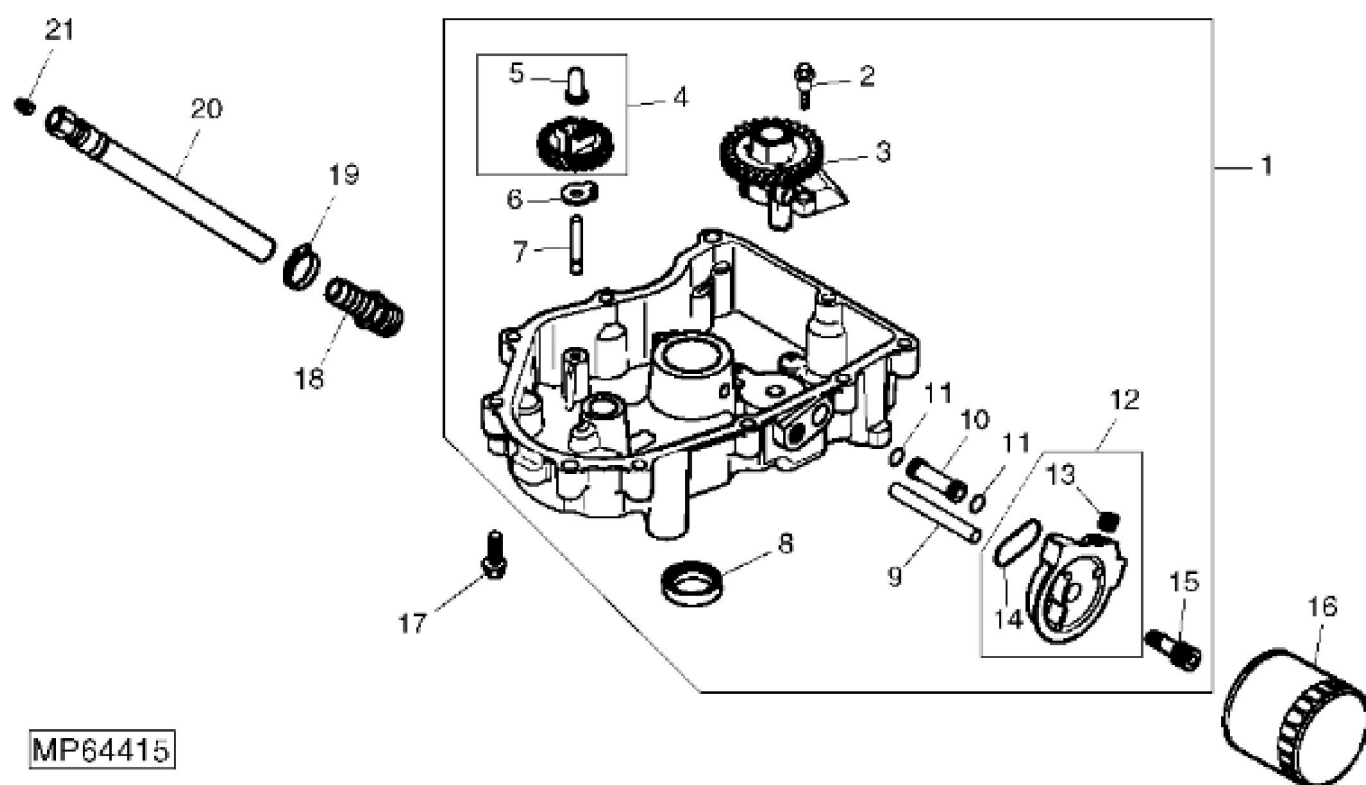

KEY	PART NO.	PART NAME	QTY	REMARKS	
1	MIA10821	GASOLINE ENGINE	1	(COMPLETE) GAS 25HP KOHLER, (SUB MIA11297)	
1	MIA11297	SHORT BLOCK ASSEMBLY	1		
2	GC00331	SCREW	4	9.525 X 29.580 mm, NLA; ORDER GX24210	
2	GX24210	SCREW	4		
..	MIA11298	GASKET KIT	1	OVERHAUL	
..	M151867	LABEL	1	CLEAR LAMINATION	

KEY	PART NO.	PART NAME	QTY	REMARKS	
1	MIA11275	CRANKSHAFT	1		
2	M76215	PLUG	1		

KEY	PART NO.	PART NAME	QTY	REMARKS
1	AM126257	DIPSTICK	1	INCLUDES 2
2	M148124	O-RING	1	
3	MIU11902	SCREW	1	M5 X 0.8 X 13, FLANGED
4	MIU11957	TUBE	1	OIL FILL (SUB FOR M92192)
5	M92194	O-RING	1	
6	M92193	O-RING	1	
7	M134901	BRACKET	1	OIL FILL TUBE
8	MIU11539	SEAL	1	
9	.....	CRANKCASE	1	(ORDER MIA11297)
10	M134899	RETAINER	1	BREATHER REED
11	M92210	BEAM	1	BREATHER REED
12	MIU11251	DOWEL PIN	6	
13	MIU12971	CONNECTING ROD	2	NLA; ORDER MIU13923;STD; SUB FOR MIU11256
13	MIU13923	CONNECTING ROD	2	
14	MIA11128	PISTON REPLACEMENT KIT	2	STD
14	MIA11276	PISTON RING KIT	1	0.25 mm, ORDER MIA12920
14	MIA12920	PISTON KIT	1	
15	M132341	RETAINER	4	PISTON PIN
16	MIA11129	RING	2	STD
16	MIA11127	PISTON RING KIT	1	0.25, USE WITH MIA11276
17	M93955	SOLID SHIM	AR	WHITE, .028"
17	M97015	SOLID SHIM	AR	BLUE .03"
17	M118585	SHIM	AR	RED .032"
17	M96817	SOLID SHIM	AR	YELLOW .034"
17	M96818	SOLID SHIM	AR	GREEN .036"
17	M96819	SOLID SHIM	AR	GRAY .038"
17	M118584	SHIM	AR	BLACK .04"
18	MIA11278	CAMSHAFT	1	CAMSHAFT
19	M143970	SEAL	1	GOVERNOR CROSS SHAFT
20	M143941	SNAP RING	1	
21	M143936	WASHER	1	FLAT, 9MM
22	M143939	WASHER	1	FLAT, 11/32"
23	M148328	SHAFT	1	GOVERNOR CROSS
..	MIU11545	LUBRICANT	1	CAMSHAFT
..	AM124450	CAP KIT	1	OIL FILL