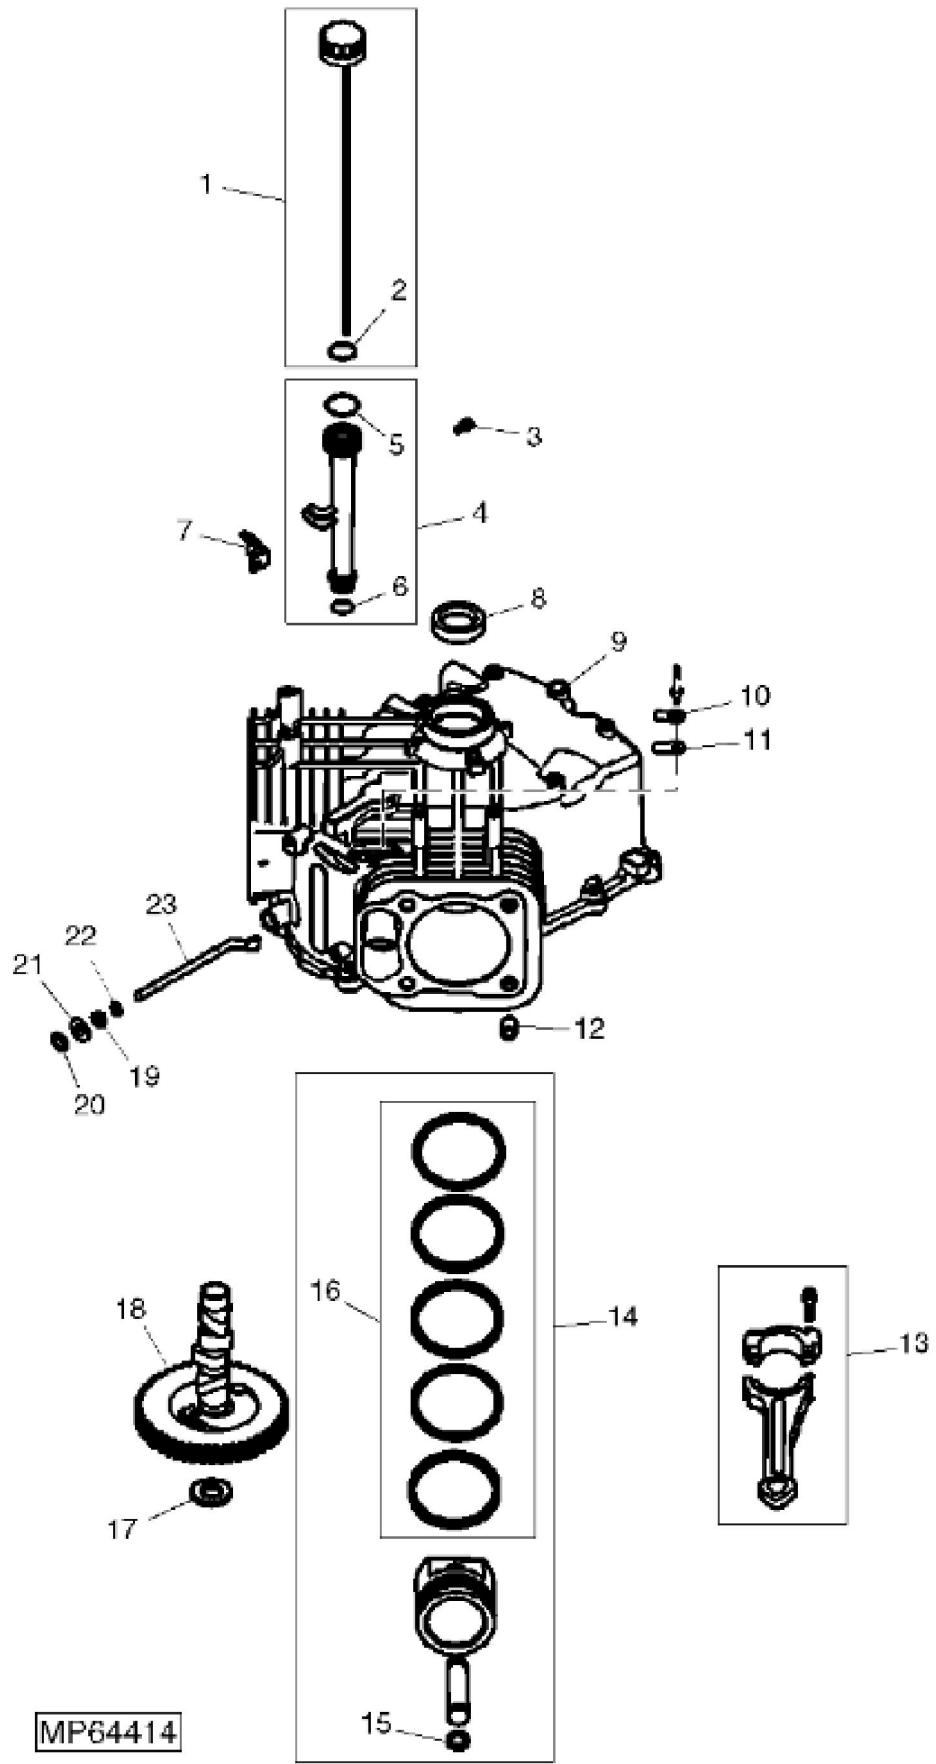

KEY	PART NO.	PART NAME	QTY	REMARKS	
1	MIA10821	GASOLINE ENGINE	1	(COMPLETE) GAS 25HP KOHLER, (SUB MIA11297)	
1	MIA11297	SHORT BLOCK ASSEMBLY	1		
2	GC00331	SCREW	4	9.525 X 29.580 mm, NLA; ORDER GX24210	
2	GX24210	SCREW	4		
..	MIA11298	GASKET KIT	1	OVERHAUL	
..	M151867	LABEL	1	CLEAR LAMINATION	

KEY	PART NO.	PART NAME	QTY	REMARKS	
1	MIA11275	CRANKSHAFT	1		
2	M76215	PLUG	1		

KEY	PART NO.	PART NAME	QTY	REMARKS
1	AM126257	DIPSTICK	1	INCLUDES 2
2	M148124	O-RING	1	
3	MIU11902	SCREW	1	M5 X 0.8 X 13, FLANGED
4	MIU11957	TUBE	1	OIL FILL (SUB FOR M92192)
5	M92194	O-RING	1	
6	M92193	O-RING	1	
7	M134901	BRACKET	1	OIL FILL TUBE
8	MIU11539	SEAL	1	
9	.....	CRANKCASE	1	(ORDER MIA11297)
10	M134899	RETAINER	1	BREATHER REED
11	M92210	BEAM	1	BREATHER REED
12	MIU11251	DOWEL PIN	6	
13	MIU12971	CONNECTING ROD	2	NLA; ORDER MIU13923;STD; SUB FOR MIU11256
13	MIU13923	CONNECTING ROD	2	
14	MIA11128	PISTON REPLACEMENT KIT	2	STD
14	MIA11276	PISTON RING KIT	1	0.25 mm, ORDER MIA12920
14	MIA12920	PISTON KIT	1	
15	M132341	RETAINER	4	PISTON PIN
16	MIA11129	RING	2	STD
16	MIA11127	PISTON RING KIT	1	0.25, USE WITH MIA11276
17	M93955	SOLID SHIM	AR	WHITE, .028"
17	M97015	SOLID SHIM	AR	BLUE .03"
17	M118585	SHIM	AR	RED .032"
17	M96817	SOLID SHIM	AR	YELLOW .034"
17	M96818	SOLID SHIM	AR	GREEN .036"
17	M96819	SOLID SHIM	AR	GRAY .038"
17	M118584	SHIM	AR	BLACK .04"
18	MIA11278	CAMSHAFT	1	CAMSHAFT
19	M143970	SEAL	1	GOVERNOR CROSS SHAFT
20	M143941	SNAP RING	1	
21	M143936	WASHER	1	FLAT, 9MM
22	M143939	WASHER	1	FLAT, 11/32"
23	M148328	SHAFT	1	GOVERNOR CROSS
..	MIU11545	LUBRICANT	1	CAMSHAFT
..	AM124450	CAP KIT	1	OIL FILL