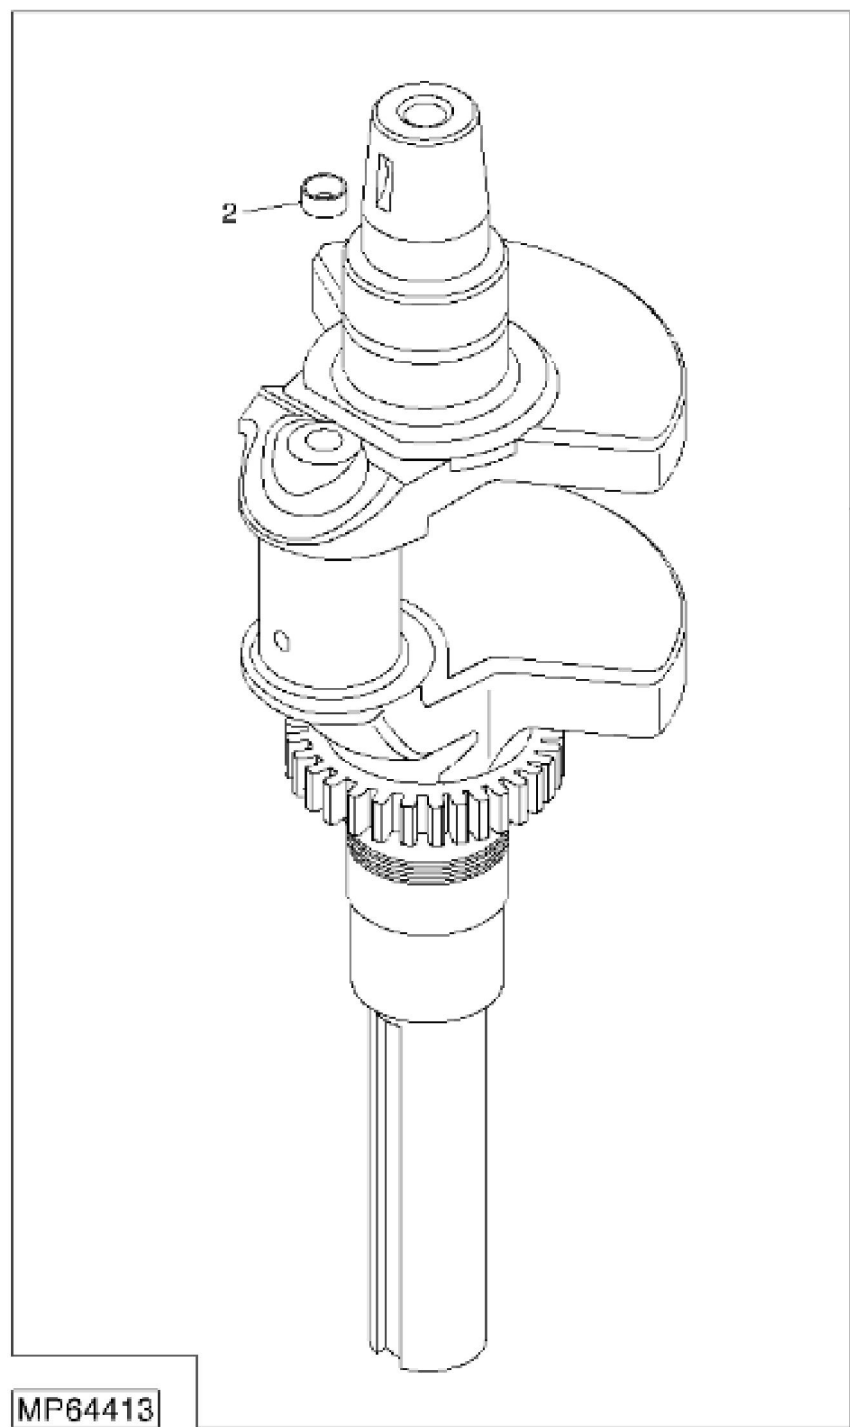

KEY	PART NO.	PART NAME	QTY	REMARKS	
1	MIA10821	GASOLINE ENGINE	1	(COMPLETE) GAS 25HP KOHLER, (SUB MIA11297)	
1	MIA11297	SHORT BLOCK ASSEMBLY	1		
2	GC00331	SCREW	4	9.525 X 29.580 mm, NLA; ORDER GX24210	
2	GX24210	SCREW	4		
..	MIA11298	GASKET KIT	1	OVERHAUL	
..	M151867	LABEL	1	CLEAR LAMINATION	

KEY	PART NO.	PART NAME	QTY	REMARKS	
1	MIA11275	CRANKSHAFT	1		
2	M76215	PLUG	1		

KEY	PART NO.	PART NAME	QTY	REMARKS
1	AM126257	DIPSTICK	1	INCLUDES 2
2	M148124	O-RING	1	
3	MIU11902	SCREW	1	M5 X 0.8 X 13, FLANGED
4	MIU11957	TUBE	1	OIL FILL (SUB FOR M92192)
5	M92194	O-RING	1	
6	M92193	O-RING	1	
7	M134901	BRACKET	1	OIL FILL TUBE
8	MIU11539	SEAL	1	
9	.....	CRANKCASE	1	(ORDER MIA11297)
10	M134899	RETAINER	1	BREATHER REED
11	M92210	BEAM	1	BREATHER REED
12	MIU11251	DOWEL PIN	6	
13	MIU12971	CONNECTING ROD	2	NLA; ORDER MIU13923;STD; SUB FOR MIU11256
13	MIU13923	CONNECTING ROD	2	
14	MIA11128	PISTON REPLACEMENT KIT	2	STD
14	MIA11276	PISTON RING KIT	1	0.25 mm, ORDER MIA12920
14	MIA12920	PISTON KIT	1	
15	M132341	RETAINER	4	PISTON PIN
16	MIA11129	RING	2	STD
16	MIA11127	PISTON RING KIT	1	0.25, USE WITH MIA11276
17	M93955	SOLID SHIM	AR	WHITE, .028"
17	M97015	SOLID SHIM	AR	BLUE .03"
17	M118585	SHIM	AR	RED .032"
17	M96817	SOLID SHIM	AR	YELLOW .034"
17	M96818	SOLID SHIM	AR	GREEN .036"
17	M96819	SOLID SHIM	AR	GRAY .038"
17	M118584	SHIM	AR	BLACK .04"
18	MIA11278	CAMSHAFT	1	CAMSHAFT
19	M143970	SEAL	1	GOVERNOR CROSS SHAFT
20	M143941	SNAP RING	1	
21	M143936	WASHER	1	FLAT, 9MM
22	M143939	WASHER	1	FLAT, 11/32"
23	M148328	SHAFT	1	GOVERNOR CROSS
..	MIU11545	LUBRICANT	1	CAMSHAFT
..	AM124450	CAP KIT	1	OIL FILL