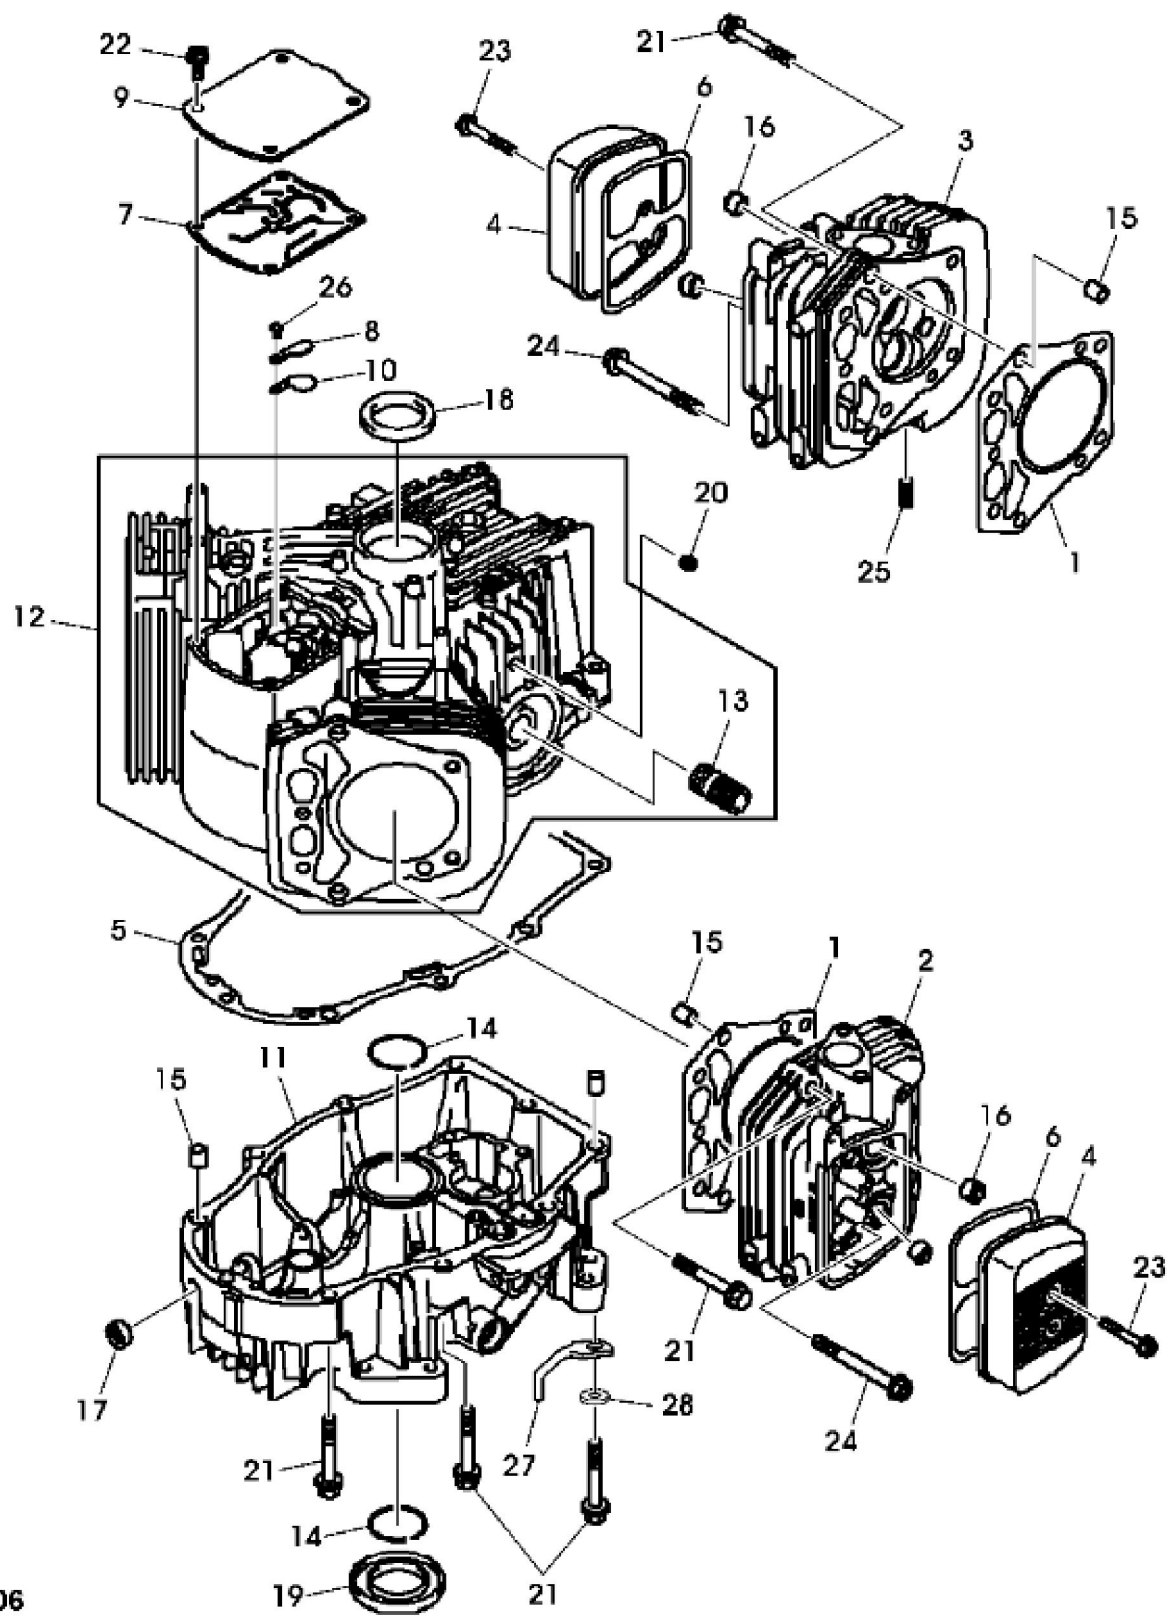

KEY	PART NO.	PART NAME	QTY	REMARKS	
1	MIA11322	GASOLINE ENGINE	1	MARKED FH721V-BS39; NLA; ORDER MIA11242; 25hp	
1	MIA11242	SHORT BLOCK ASSEMBLY	1	25hp Kawasaki	
1	MIA11321	GASOLINE ENGINE	1		
2	GC00331	SCREW	4	9.525 X 29.580 mm, NLA; ORDER GX24210	
2	GX24210	SCREW	4		

PU01406

John Deere > Turf And Utility >TRACTOR, LAWN AND GARDEN >Z820A - TRACTOR, LAWN AND GARDEN >Z820A Professional ZTrak >20 ENGINE TCM11478 >ST590276 - CYLINDER HEADS AND CRANKCASE

KEY	PART NO.	PART NAME	QTY	REMARKS
1	M147908	ENGINE CYLINDER HEAD GASKET	2	
2	AM135296	CYLINDER HEAD	1	NO. 2
3	MIA10402	CYLINDER HEAD	1	NO. 1
4	M140218	CASE	2	ROCKER
5	M140220	GASKET	1	CRANKCASE COVER
6	M140221	GASKET	2	ROCKER CASE
7	MIU11731	GASKET	1	BREATHER
8	M140223	PLATE	1	
9	MIU11732	COVER	1	
10	M140229	VALVE	1	
11	MIU11292	COVER	1	CRANKCASE
12	MIA10962	CRANKCASE	1	
12	MIA10920	CRANKCASE	1	(USE WITH MIA11242)
13	M127431	ADAPTER FITTING	1	
14	M140231	SNAP RING	2	
15	M138388	PIN	6	
16	M138389	SEAL	4	
17	M138392	SEAL	1	NLA; ORDER M151774
17	M151774	SEAL	1	
18	M150948	SEAL	1	
19	MIU11733	SEAL	1	
20	M147270	PLUG	1	NLA; ORDER MIU14001
20	MIU14001	PLUG	1	
21	19M8319	SCREW	18	M8 X 50
22	19M7775	SCREW	4	M6 X 16
23	19M7320	CAP SCREW	4	M6 X 40
24	MIU11322	BOLT	2	
25	M138395	STUD	4	NLA; ORDER MIU11736
25	MIU11736	BOLT	4	NLA; ORDER MIU12726
25	MIU12726	STUD	4	
26	21M7244	SCREW	1	M4 X 8
27	TCU26943	GUIDE	1	NLA; ORDER TCU33513; Belt
27	TCU33513	GUIDE	1	
28	24M7178	WASHER	1	10.500 X 30 X 2.500 mm

MP64509

KEY	PART NO.	PART NAME	QTY	REMARKS	
1	M143319	PISTON	2	STANDARD	
1	M146875	PISTON	AR	L, 0.50	
2	M138397	PISTON PIN	2		
3	AM128738	PISTON RING KIT	2		
3	AM132069	PISTON RING KIT	AR	L, 0.50	
4	MIA11235	CRANKSHAFT	1		
5	MIA10804	CONNECTING ROD	2		
6	M138398	SNAP RING	4		
7	M146763	BOLT	4	M6 X 35	