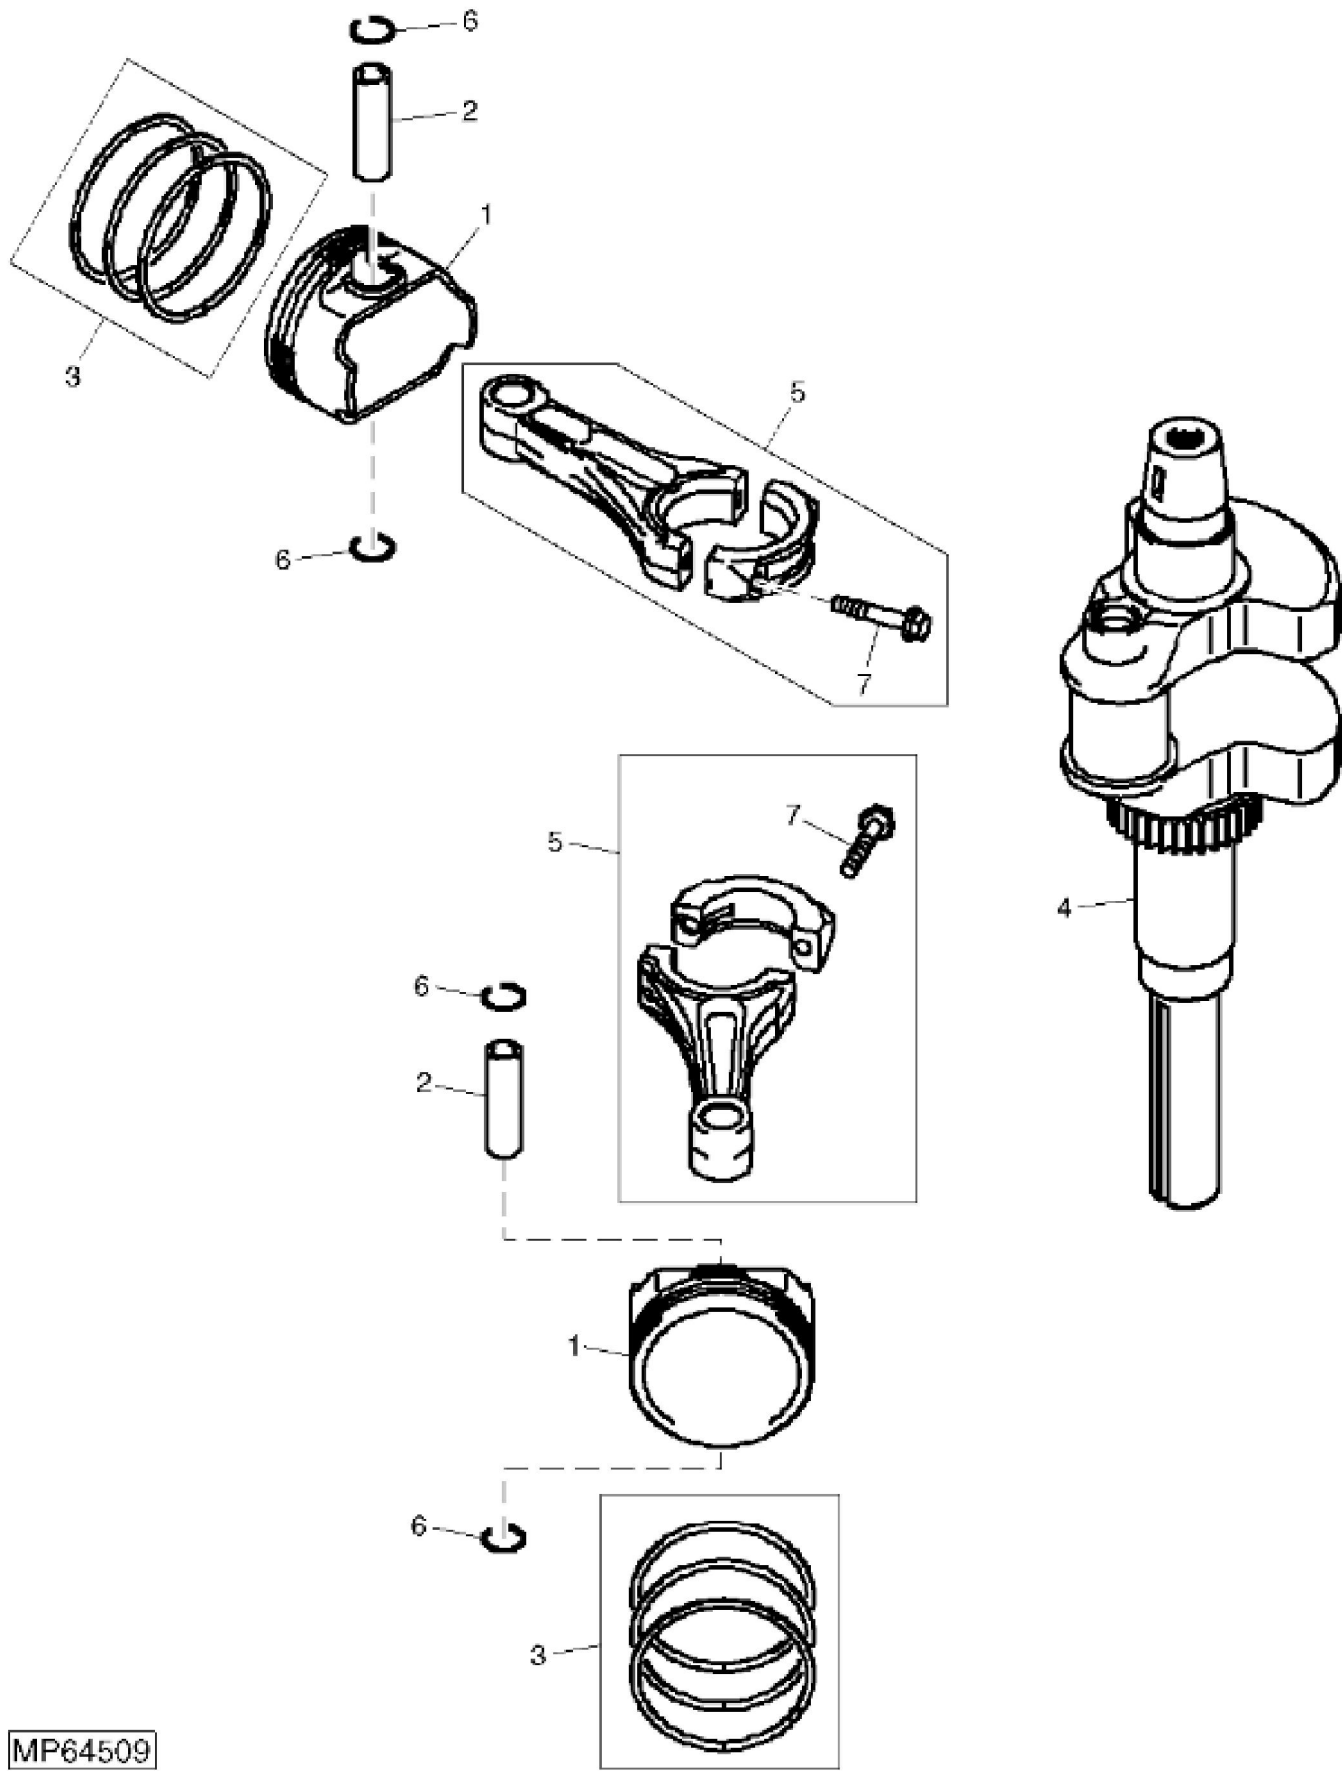

KEY	PART NO.	PART NAME	QTY	REMARKS	
1	MIA11322	GASOLINE ENGINE	1	MARKED FH721V-BS39; NLA; ORDER MIA11242; 25hp	
1	MIA11242	SHORT BLOCK ASSEMBLY	1	25hp Kawasaki	
1	MIA11321	GASOLINE ENGINE	1		
2	GC00331	SCREW	4	9.525 X 29.580 mm, NLA; ORDER GX24210	
2	GX24210	SCREW	4		

PU01406

John Deere > Turf And Utility >TRACTOR, LAWN AND GARDEN >Z820A - TRACTOR, LAWN AND GARDEN >Z820A Professional ZTrak >20 ENGINE TCM11478 >ST590276 - CYLINDER HEADS AND CRANKCASE

KEY	PART NO.	PART NAME	QTY	REMARKS
1	M147908	ENGINE CYLINDER HEAD GASKET	2	
2	AM135296	CYLINDER HEAD	1	NO. 2
3	MIA10402	CYLINDER HEAD	1	NO. 1
4	M140218	CASE	2	ROCKER
5	M140220	GASKET	1	CRANKCASE COVER
6	M140221	GASKET	2	ROCKER CASE
7	MIU11731	GASKET	1	BREATHER
8	M140223	PLATE	1	
9	MIU11732	COVER	1	
10	M140229	VALVE	1	
11	MIU11292	COVER	1	CRANKCASE
12	MIA10962	CRANKCASE	1	
12	MIA10920	CRANKCASE	1	(USE WITH MIA11242)
13	M127431	ADAPTER FITTING	1	
14	M140231	SNAP RING	2	
15	M138388	PIN	6	
16	M138389	SEAL	4	
17	M138392	SEAL	1	NLA; ORDER M151774
17	M151774	SEAL	1	
18	M150948	SEAL	1	
19	MIU11733	SEAL	1	
20	M147270	PLUG	1	NLA; ORDER MIU14001
20	MIU14001	PLUG	1	
21	19M8319	SCREW	18	M8 X 50
22	19M7775	SCREW	4	M6 X 16
23	19M7320	CAP SCREW	4	M6 X 40
24	MIU11322	BOLT	2	
25	M138395	STUD	4	NLA; ORDER MIU11736
25	MIU11736	BOLT	4	NLA; ORDER MIU12726
25	MIU12726	STUD	4	
26	21M7244	SCREW	1	M4 X 8
27	TCU26943	GUIDE	1	NLA; ORDER TCU33513; Belt
27	TCU33513	GUIDE	1	
28	24M7178	WASHER	1	10.500 X 30 X 2.500 mm

MP64509

KEY	PART NO.	PART NAME	QTY	REMARKS	
1	M143319	PISTON	2	STANDARD	
1	M146875	PISTON	AR	L, 0.50	
2	M138397	PISTON PIN	2		
3	AM128738	PISTON RING KIT	2		
3	AM132069	PISTON RING KIT	AR	L, 0.50	
4	MIA11235	CRANKSHAFT	1		
5	MIA10804	CONNECTING ROD	2		
6	M138398	SNAP RING	4		
7	M146763	BOLT	4	M6 X 35	