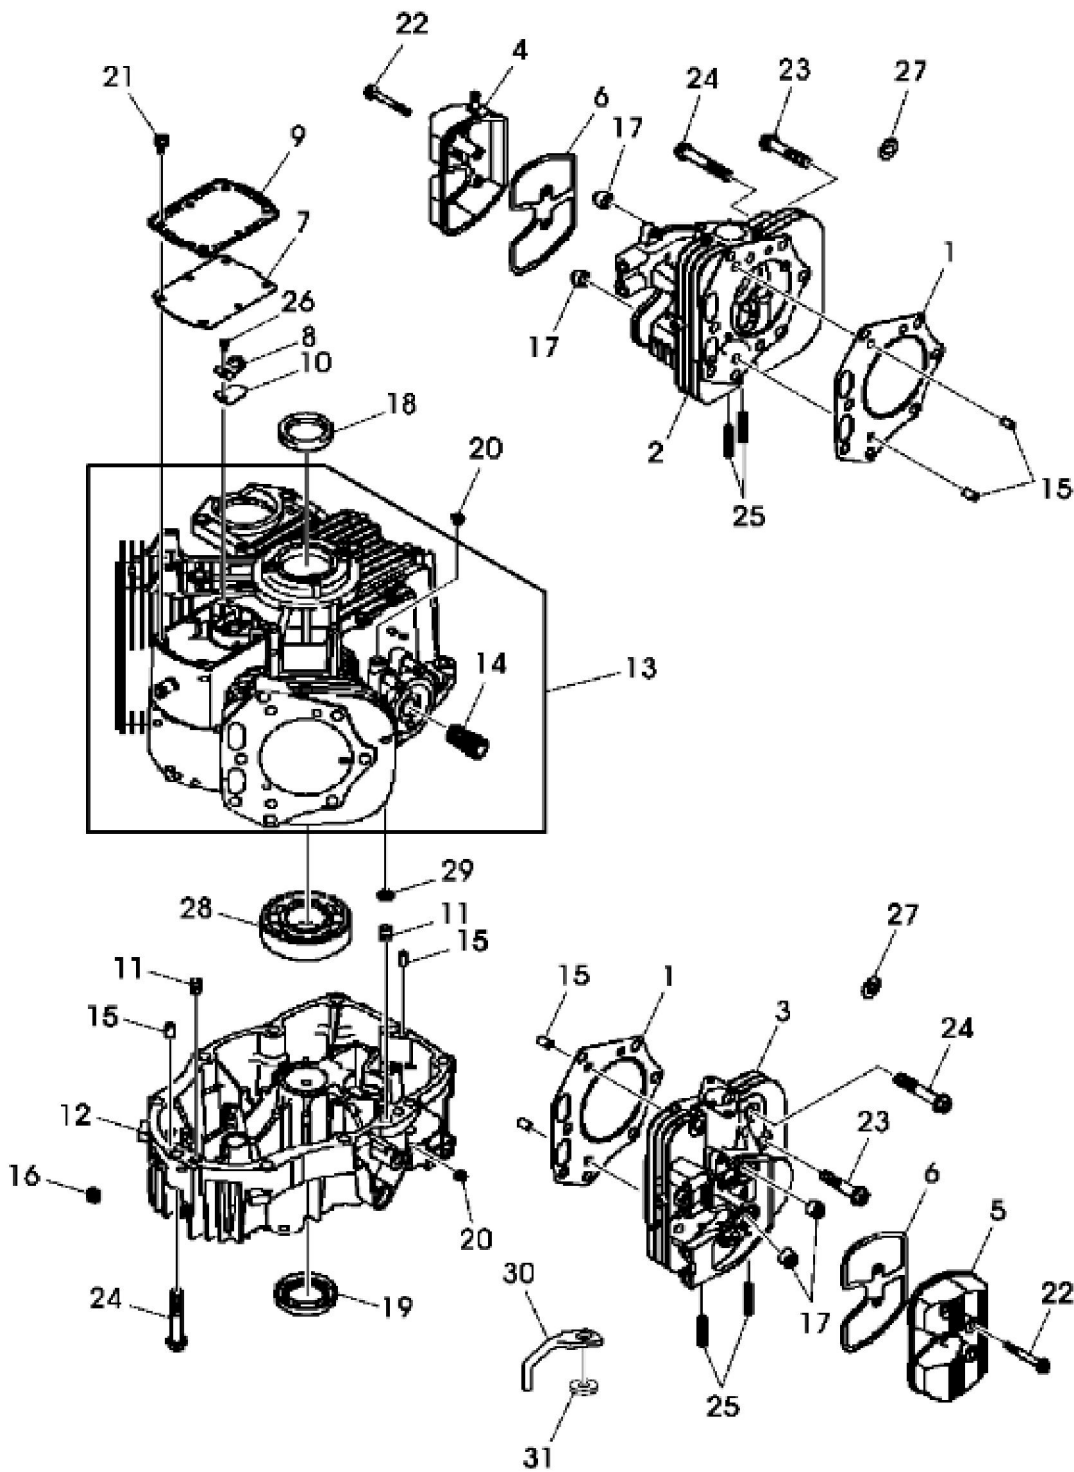

KEY	PART NO.	PART NAME	QTY	REMARKS	
1	MIA10825	GASOLINE ENGINE	1	(SUB MIA11915) (MARKED FX751V-AS04) 27HP KAWASAKI	
1	MIA11915	GASOLINE ENGINE	1	(SUB MIA12053) (MARKED FX751V-BS04)	
1	MIA12053	GASOLINE ENGINE	1	27HP, NLA; ORDER MIA12162; (MARKED FX751V)	
1	MIA12162	GASOLINE ENGINE	1	NLA; ORDER MIA12255; MARKED FX751V-DS04R	
1	MIA12255	GASOLINE ENGINE	1	MARKED FX801V-AS11R; ORDER MIA13101	
1	MIA13101	GASOLINE ENGINE	1	MARKED FX801V-BS11-R	
2	19H3693	SCREW	4	3/8" X 1-1/4", (SUB FOR GC00331, THIS APPLICATION)	

KEY	PART NO.	PART NAME	QTY	REMARKS	
26	21M7244	SCREW	1	M4 X 8	
27	24M7096	WASHER	2	10.500 X 18 X 1.600 mm	
28	MIU11779	BALL BEARING	1	ORDER MIU13981	
28	MIU13981	BALL BEARING	1		
29	M76104	O-RING	2		
30	TCU26943	GUIDE	1	NLA; ORDER TCU33513; Belt	
30	TCU33513	GUIDE	1		
31	24M7178	WASHER	1	10.500 X 30 X 2.500 mm	
..	MIU13981	BALL BEARING	1	USE WITH MIA12732	