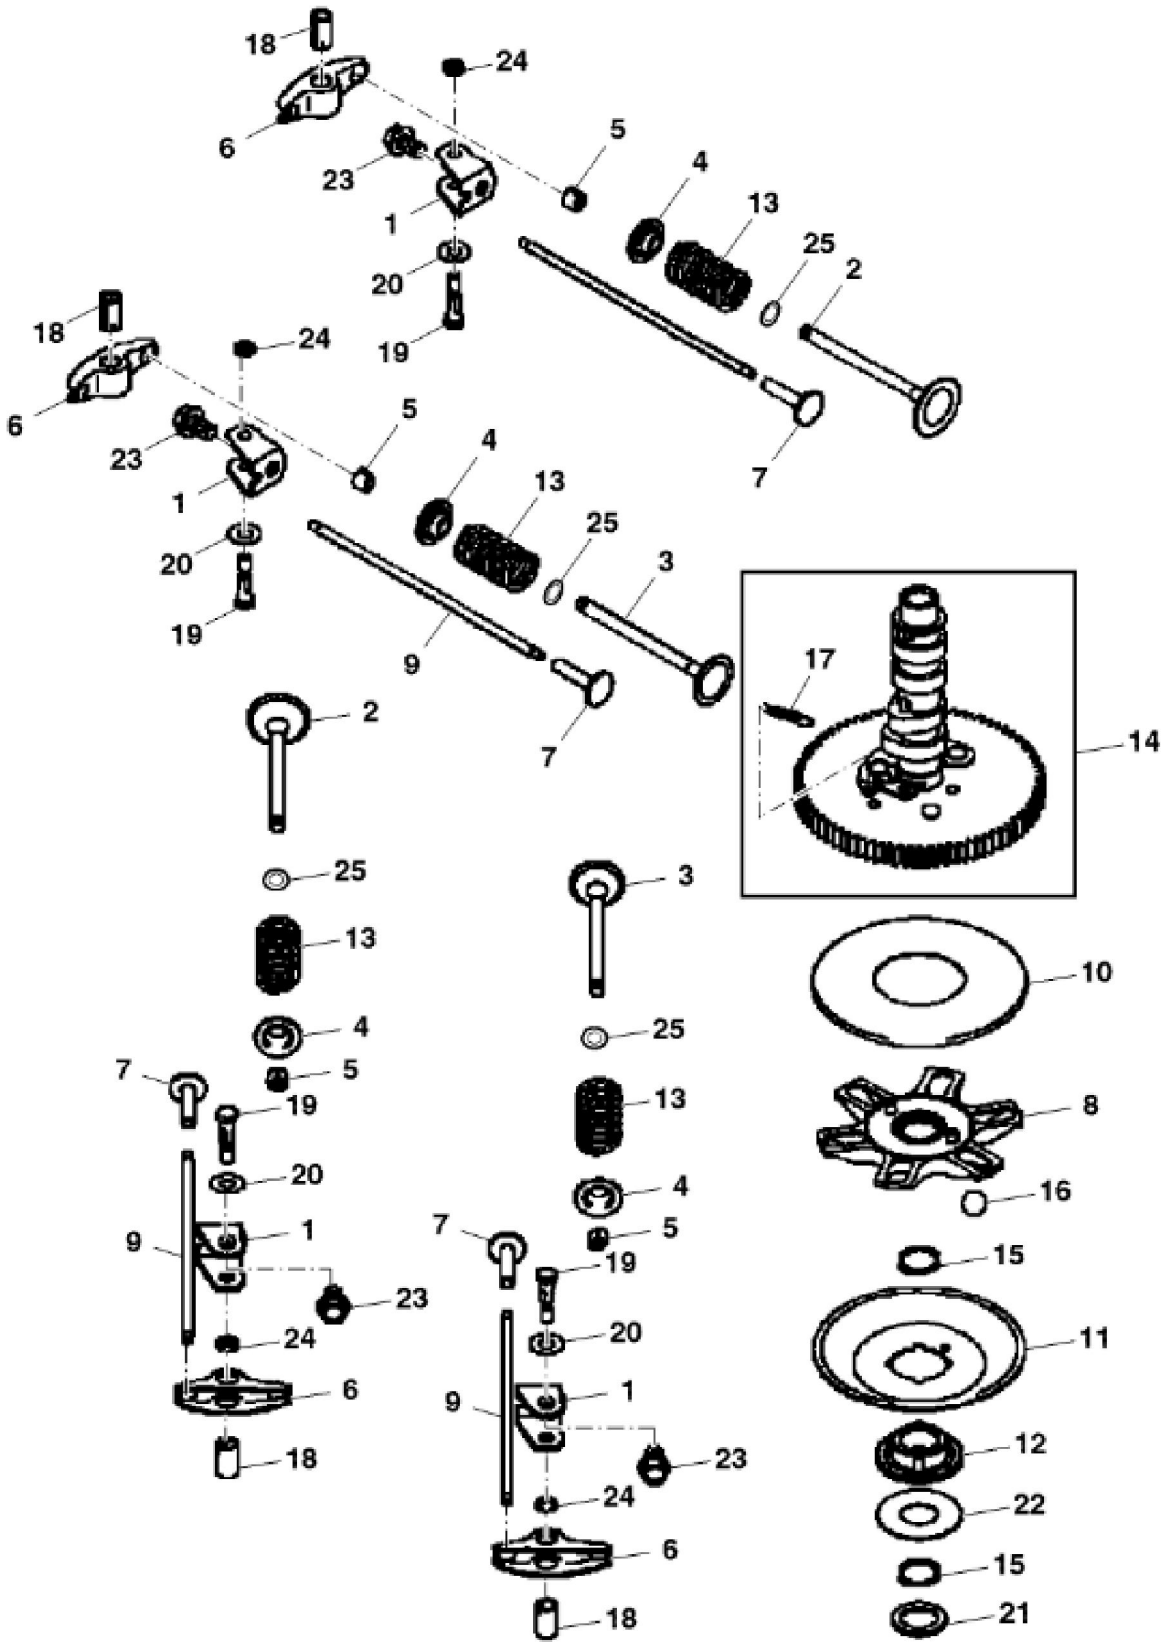

KEY	PART NO.	PART NAME	QTY	REMARKS	
1	MIU11780	PISTON	2		
2	MIU11781	PISTON PIN	2		
3	MIA11247	PISTON RING KIT	2		
4	MIA11248	CRANKSHAFT	1		
5	MIA11249	CONNECTING ROD	2	ORDER MIA13083	
5	MIA13083	CONNECTING ROD	2		
6	MIU11782	SNAP RING	4	NLA; ORDER MIU13987	
6	MIU13987	SNAP RING	4		
7	M147310	BOLT	4	M7 X 35.2