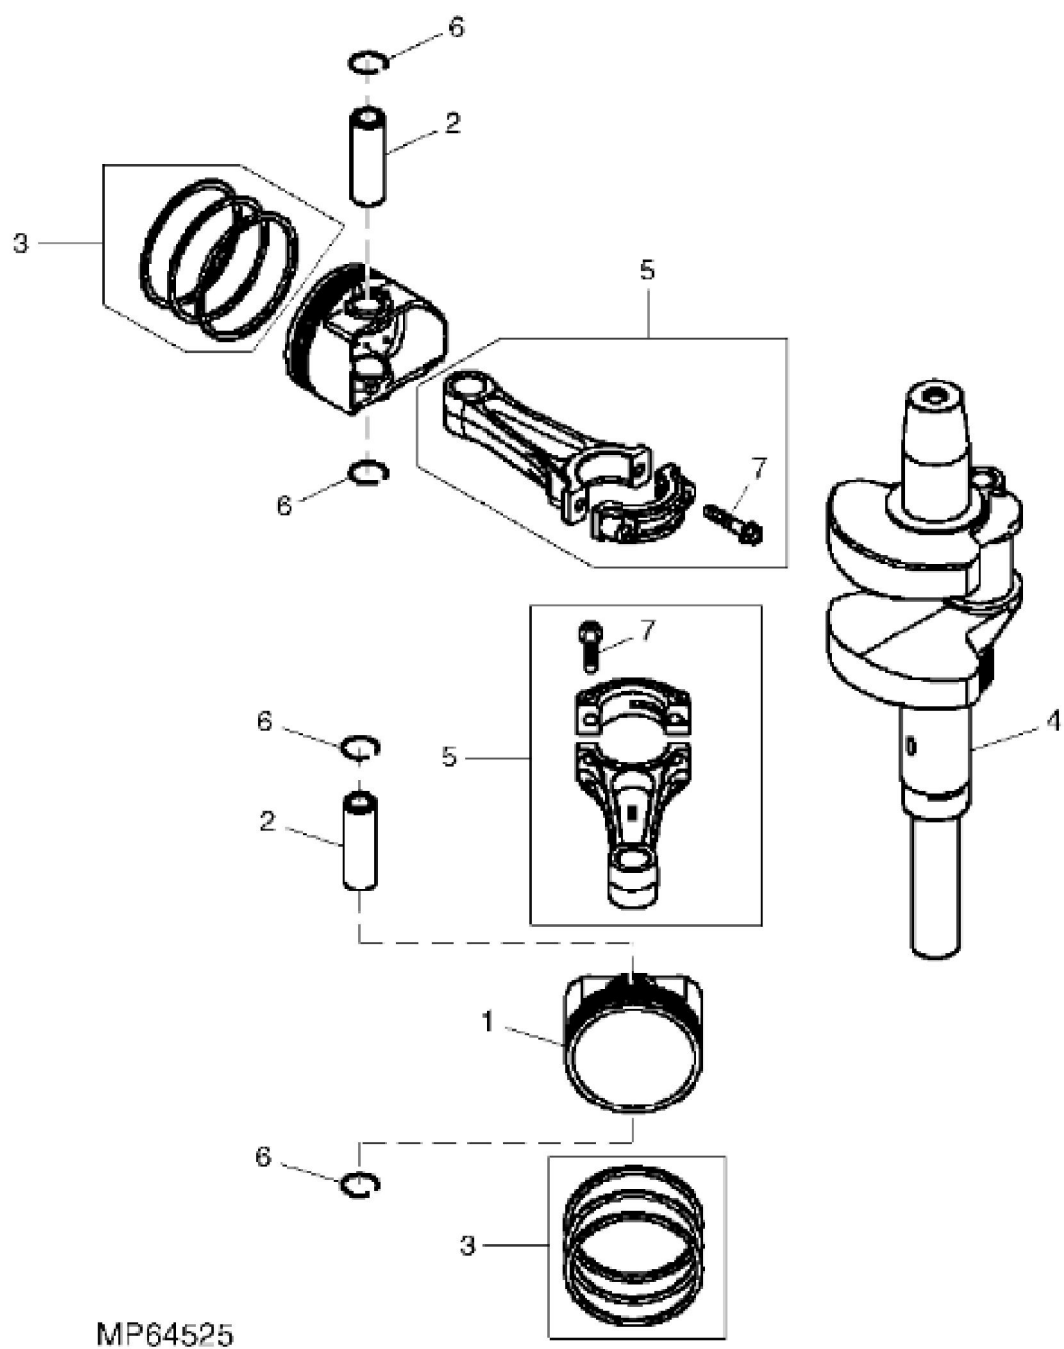

KEY	PART NO.	PART NAME	QTY	REMARKS	
1	MIA10826	GASOLINE ENGINE	1	31HP, KAWASAKI (FX850V-AS04) (SUB MIA11917)	
1	MIA11917	GASOLINE ENGINE	1	(SUB MIA12055) (MARKED FX850V-BS04)	
1	MIA12055	GASOLINE ENGINE	1	31HP, NLA; ORDER MIA12164; MARKED FX850V	
1	MIA12164	GASOLINE ENGINE	1	NLA; ORDER MIA12256; MARKED FX850V-DS04R	
1	MIA12256	GASOLINE ENGINE	1	MARKED FX850V-AS13R	
2	19H3693	SCREW	4	3/8" X 1-1/4", (SUB FOR GC00331, THIS APPLICATION)	

KEY	PART NO.	PART NAME	QTY	Serial No.	REMARKS	
26	21M7244	SCREW	1		M4 X 8	
27	24M7096	WASHER	2		10.500 X 18 X 1.600 mm	
28	MIU11779	BALL BEARING	1		ORDER MIU13981	
28	MIU13981	BALL BEARING	1			
29	M76104	O-RING	2			
30	TCU26943	GUIDE	1		ORDER TCU33513; Belt	
30	TCU33513	GUIDE	1			
31	24M7178	WASHER	1		10.500 X 30 X 2.500 mm	