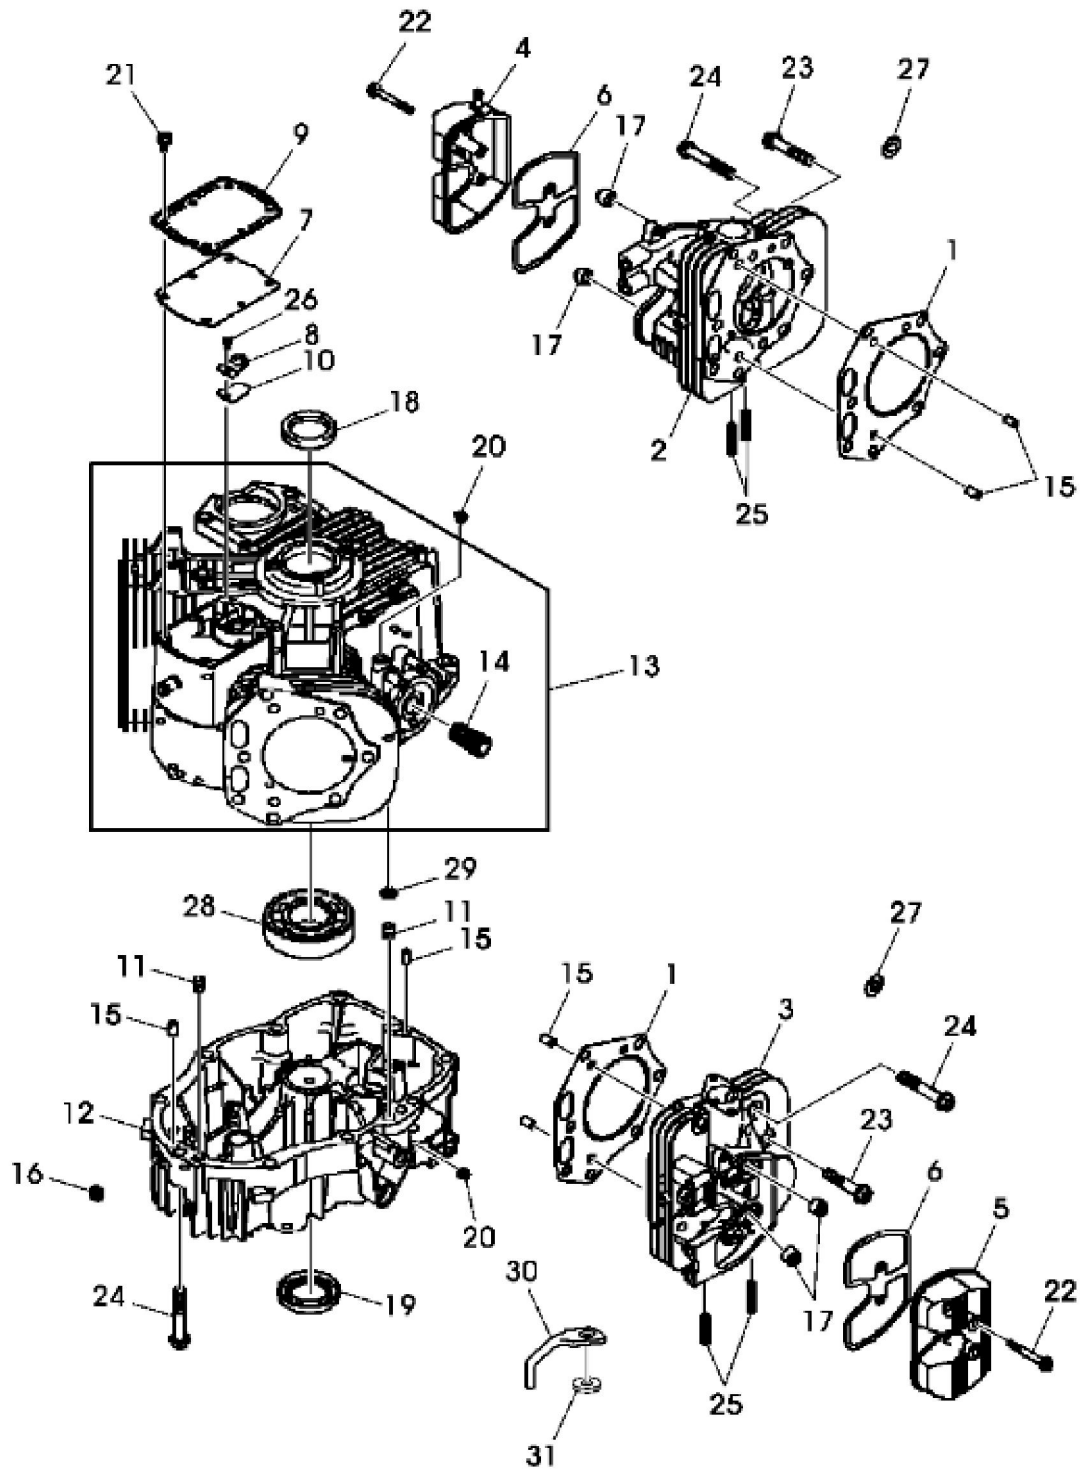

KEY	PART NO.	PART NAME	QTY	REMARKS	
1	MIA10826	GASOLINE ENGINE	1	31HP, KAWASAKI (FX850V-AS04) (SUB MIA11917)	
1	MIA11917	GASOLINE ENGINE	1	(SUB MIA12055) (MARKED FX850V-BS04)	
1	MIA12055	GASOLINE ENGINE	1	31HP, NLA; ORDER MIA12164; MARKED FX850V	
1	MIA12164	GASOLINE ENGINE	1	NLA; ORDER MIA12256; MARKED FX850V-DS04R	
1	MIA12256	GASOLINE ENGINE	1	MARKED FX850V-AS13R	
2	19H3693	SCREW	4	3/8" X 1-1/4", (SUB FOR GC00331, THIS APPLICATION)	

KEY	PART NO.	PART NAME	QTY	Serial No.	REMARKS	
26	21M7244	SCREW	1		M4 X 8	
27	24M7096	WASHER	2		10.500 X 18 X 1.600 mm	
28	MIU11779	BALL BEARING	1		ORDER MIU13981	
28	MIU13981	BALL BEARING	1			
29	M76104	O-RING	2			
30	TCU26943	GUIDE	1		ORDER TCU33513; Belt	
30	TCU33513	GUIDE	1			
31	24M7178	WASHER	1		10.500 X 30 X 2.500 mm	