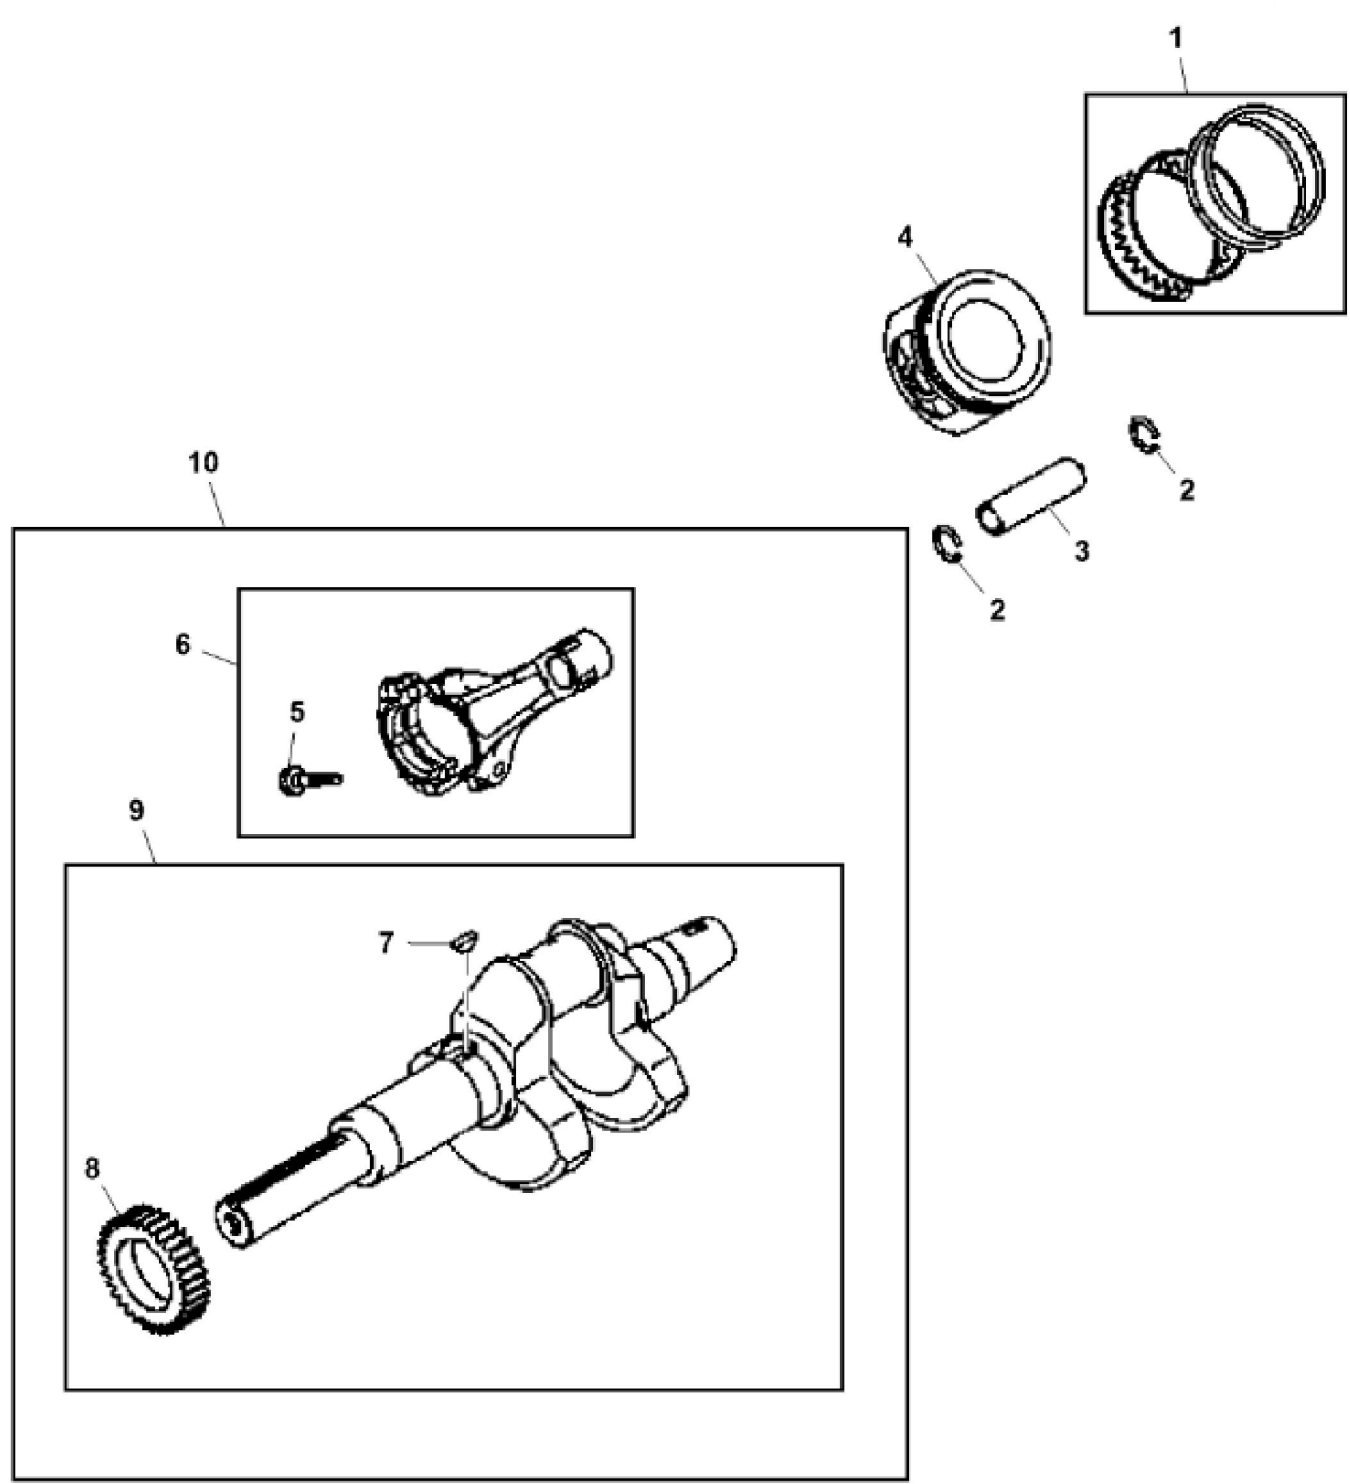

KEY	PART NO.	PART NAME	QTY	REMARKS
1	M147295	VALVE COVER	1	RH
2	19M7874	CAP SCREW	8	M6 X 30
3	MIU11493	BOLT	8	(SUB FOR M147306)
4	M147297	GASKET	2	
5	MIU11492	BOLT	4	(SUB FOR M147305)
6	M68144	STUD	4	NLA; ORDER MIU11949
7	AM132281	CYLINDER HEAD	1	NLA; ORDER MIU14324
7	MIU14324	CYLINDER HEAD	1	RH
8	M147293	ENGINE CYLINDER HEAD GASKET	2	
9	MIU14325	CYLINDER HEAD	1	SUB FOR AM132282
10	M147294	VALVE COVER	1	LH
11	M77734	CLAMP	2	
12	M147307	TUBE	1	
13	19M7868	SCREW	4	M8 X 30
14	M147299	COVER	1	
15	M95848	SCREW	2	
16	M147298	PLATE	2	
17	M147300	VALVE	2	
18	M147296	GASKET	1	
19	M147302	SEAL	1	
20	MIU12134	BEARING	1	(SUB FOR M147304)
21	M127431	ADAPTER FITTING	1	USE WITH AM132283
22	MIA12868	CRANKCASE	1	SUB FOR AM132283
23	M70227	PIN	6	
24	M76104	O-RING	3	
25	MIU10833	SEAL	1	
26	19M8318	SCREW	6	M8 X 45
27	M139490	BOLT	4	
28	MIA12867	CRANKCASE	1	SUB FOR M147763
29	M147303	SEAL	1	
30	24M7095	WASHER	12	8.400 X 15 X 1.600 mm
31	MIU14326	BEARING	1	USE WITH MIA12867
..	MIA10763	GASOLINE ENGINE	1	(SUB MIA11196), (MARKED FD750D-CS12)
..	MIA11196	GASOLINE ENGINE	1	(SUB MIA11453), (MARKED FD750D-DS12)

John Deere > Turf And Utility >TRACTOR, LAWN AND GARDEN >X729 - TRACTOR, LAWN AND GARDEN >X729 Select Series Ultimate Tractor >20 ENGINE MIA12563 >ST551883 - CRANKSHAFT AND PISTON ASSEMBLY

KEY	PART NO.	PART NAME	QTY	REMARKS
1	AM102610	PISTON RING KIT	2	STD
1	AM102612	PISTON RING KIT	AR	0.50 MM (.020") OS
2	M70220	RETAINER	4	
3	M70219	PISTON PIN	2	
4	MIU14328	PISTON	2	SUB FOR M119153; STD
4	M119174	PISTON	AR	0.50 MM (.020") OS
5	M147310	BOLT	4	
6	AM132284	CONNECTING ROD	2	ORDER MIA11872
6	MIA11872	CONNECTING ROD	2	
7	M77843	SHAFT KEY	1	
8	M147309	SPUR GEAR	1	USE WITH MIA10555 AND MIA11873
8	MIU14329	SPUR GEAR	1	USE WITH MIA12869
9	MIA10555	CRANKSHAFT	1	ORDER MIA13072
9	MIA11873	CRANKSHAFT	1	ORDER MIA12869
9	MIA12869	CRANKSHAFT	1	
10	MIA11874	CRANKSHAFT	1	ORDER MIA13072; Assembly
10	MIA13072	CRANKSHAFT	1	