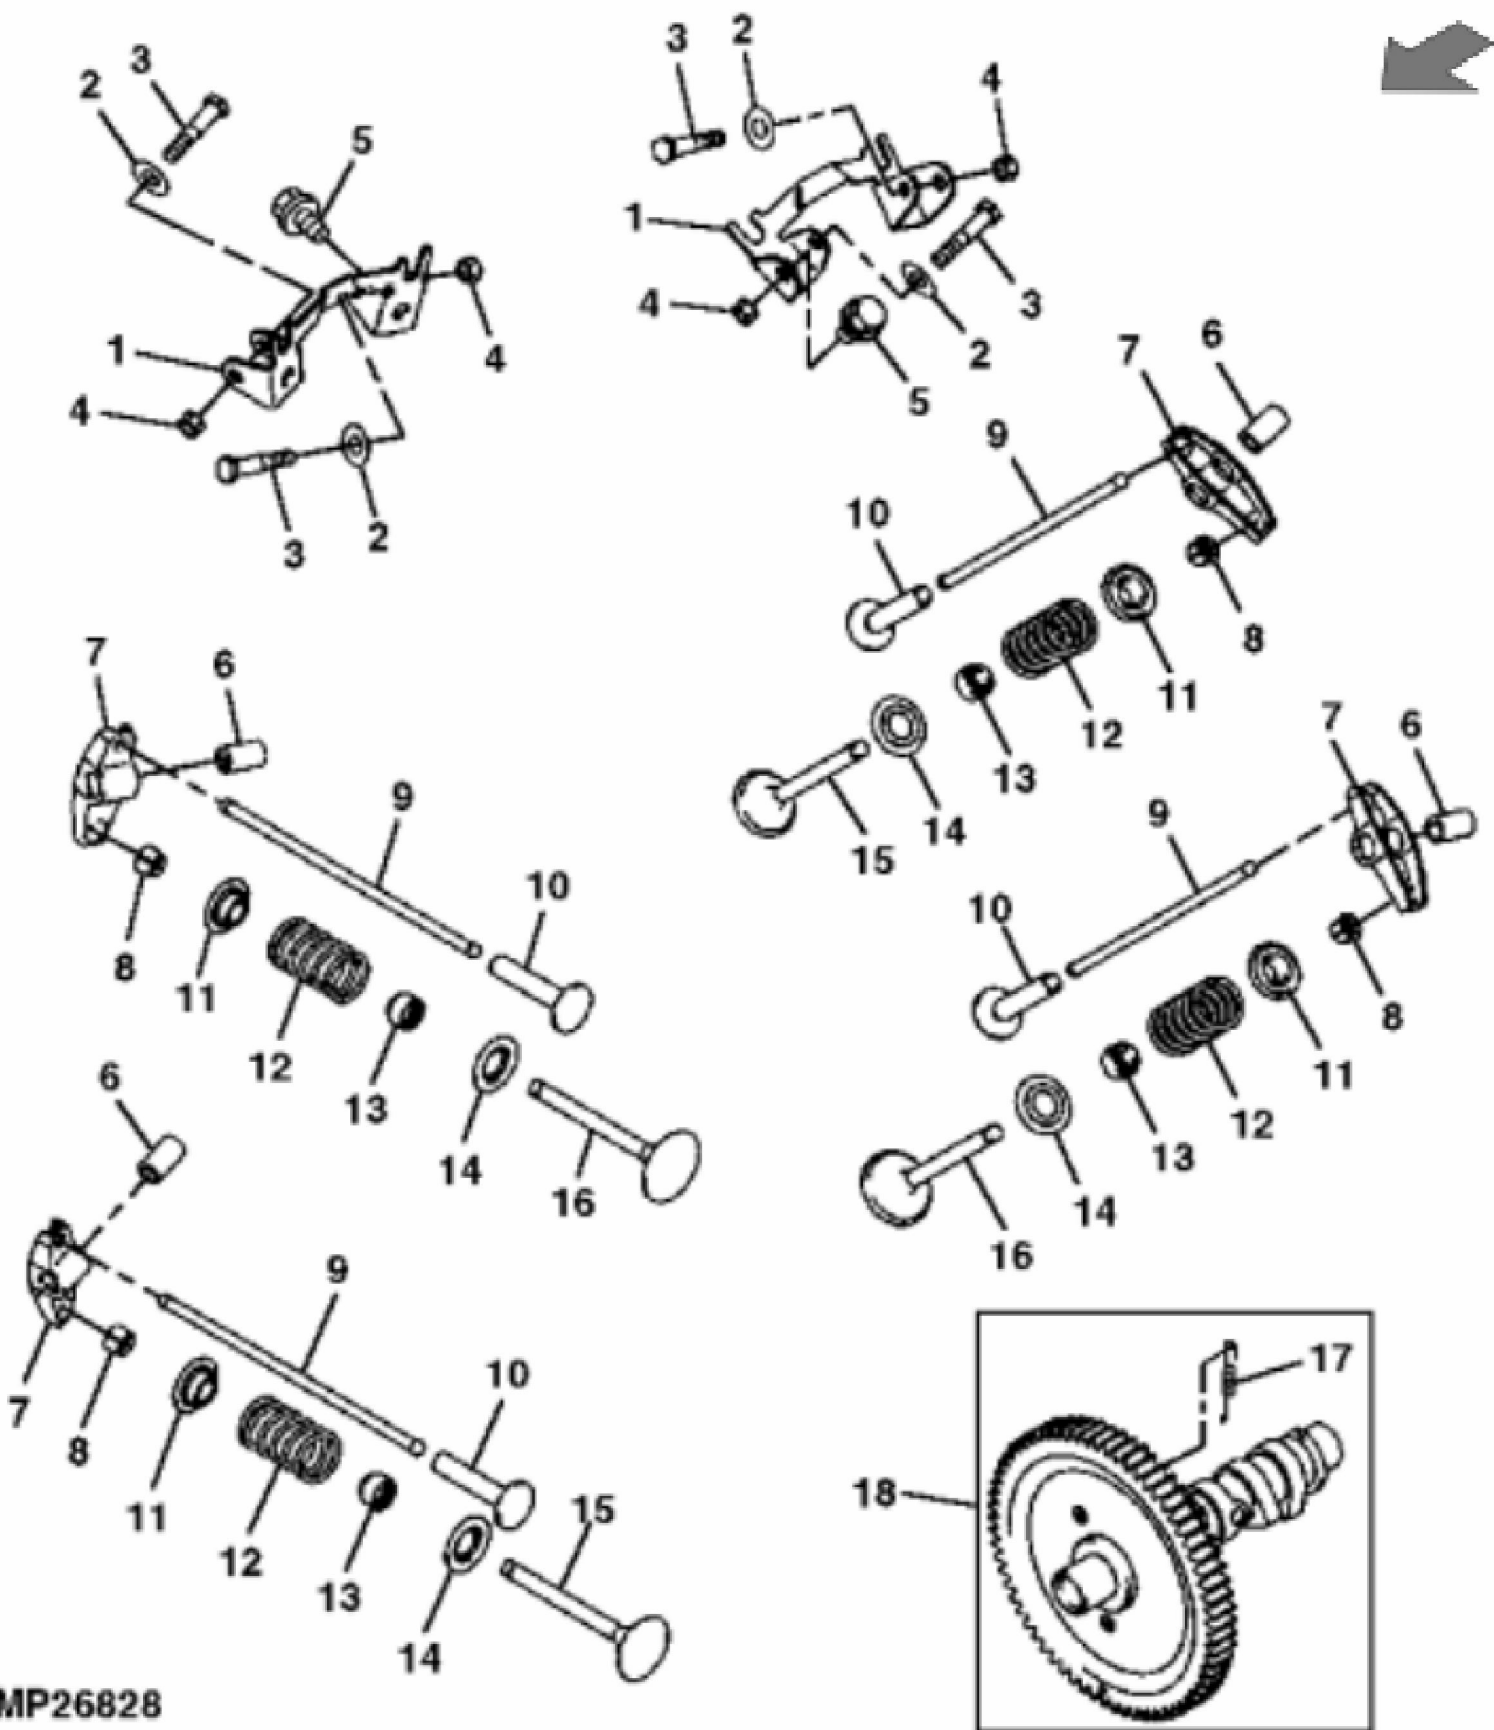

KEY	PART NO.	PART NAME	QTY	REMARKS
1	M147295	VALVE COVER	1	RH
2	19M7874	CAP SCREW	8	M6 X 30
3	MIU11493	BOLT	8	(SUB FOR M147306)
4	M147297	GASKET	2	
5	MIU11492	BOLT	4	(SUB FOR M147305)
6	M68144	STUD	4	NLA; ORDER MIU11949
7	AM132281	CYLINDER HEAD	1	NLA; ORDER MIU14324
7	MIU14324	CYLINDER HEAD	1	RH
8	M147293	ENGINE CYLINDER HEAD GASKET	2	
9	MIU14325	CYLINDER HEAD	1	SUB FOR AM132282
10	M147294	VALVE COVER	1	LH
11	M77734	CLAMP	2	
12	M147307	TUBE	1	
13	19M7868	SCREW	4	M8 X 30
14	M147299	COVER	1	
15	M95848	SCREW	2	
16	M147298	PLATE	2	
17	M147300	VALVE	2	
18	M147296	GASKET	1	
19	M147302	SEAL	1	
20	MIU12134	BEARING	1	(SUB FOR M147304)
21	M127431	ADAPTER FITTING	1	USE WITH AM132283
22	MIA12868	CRANKCASE	1	SUB FOR AM132283
23	M70227	PIN	6	
24	M76104	O-RING	3	
25	MIU10833	SEAL	1	
26	19M8318	SCREW	6	M8 X 45
27	M139490	BOLT	4	
28	MIA12867	CRANKCASE	1	SUB FOR M147763
29	M147303	SEAL	1	
30	24M7095	WASHER	12	8.400 X 15 X 1.600 mm
31	MIU14326	BEARING	1	USE WITH MIA12867
..	MIA10763	GASOLINE ENGINE	1	(SUB MIA11196), (MARKED FD750D-CS12)
..	MIA11196	GASOLINE ENGINE	1	(SUB MIA11453), (MARKED FD750D-DS12)

John Deere > Turf And Utility >TRACTOR, LAWN AND GARDEN >X729 - TRACTOR, LAWN AND GARDEN >X729 Select Series Ultimate Tractor >20 ENGINE MIA12563 >ST551883 - CRANKSHAFT AND PISTON ASSEMBLY

KEY	PART NO.	PART NAME	QTY	REMARKS
1	AM102610	PISTON RING KIT	2	STD
1	AM102612	PISTON RING KIT	AR	0.50 MM (.020") OS
2	M70220	RETAINER	4	
3	M70219	PISTON PIN	2	
4	MIU14328	PISTON	2	SUB FOR M119153; STD
4	M119174	PISTON	AR	0.50 MM (.020") OS
5	M147310	BOLT	4	
6	AM132284	CONNECTING ROD	2	ORDER MIA11872
6	MIA11872	CONNECTING ROD	2	
7	M77843	SHAFT KEY	1	
8	M147309	SPUR GEAR	1	USE WITH MIA10555 AND MIA11873
8	MIU14329	SPUR GEAR	1	USE WITH MIA12869
9	MIA10555	CRANKSHAFT	1	ORDER MIA13072
9	MIA11873	CRANKSHAFT	1	ORDER MIA12869
9	MIA12869	CRANKSHAFT	1	
10	MIA11874	CRANKSHAFT	1	ORDER MIA13072; Assembly
10	MIA13072	CRANKSHAFT	1	