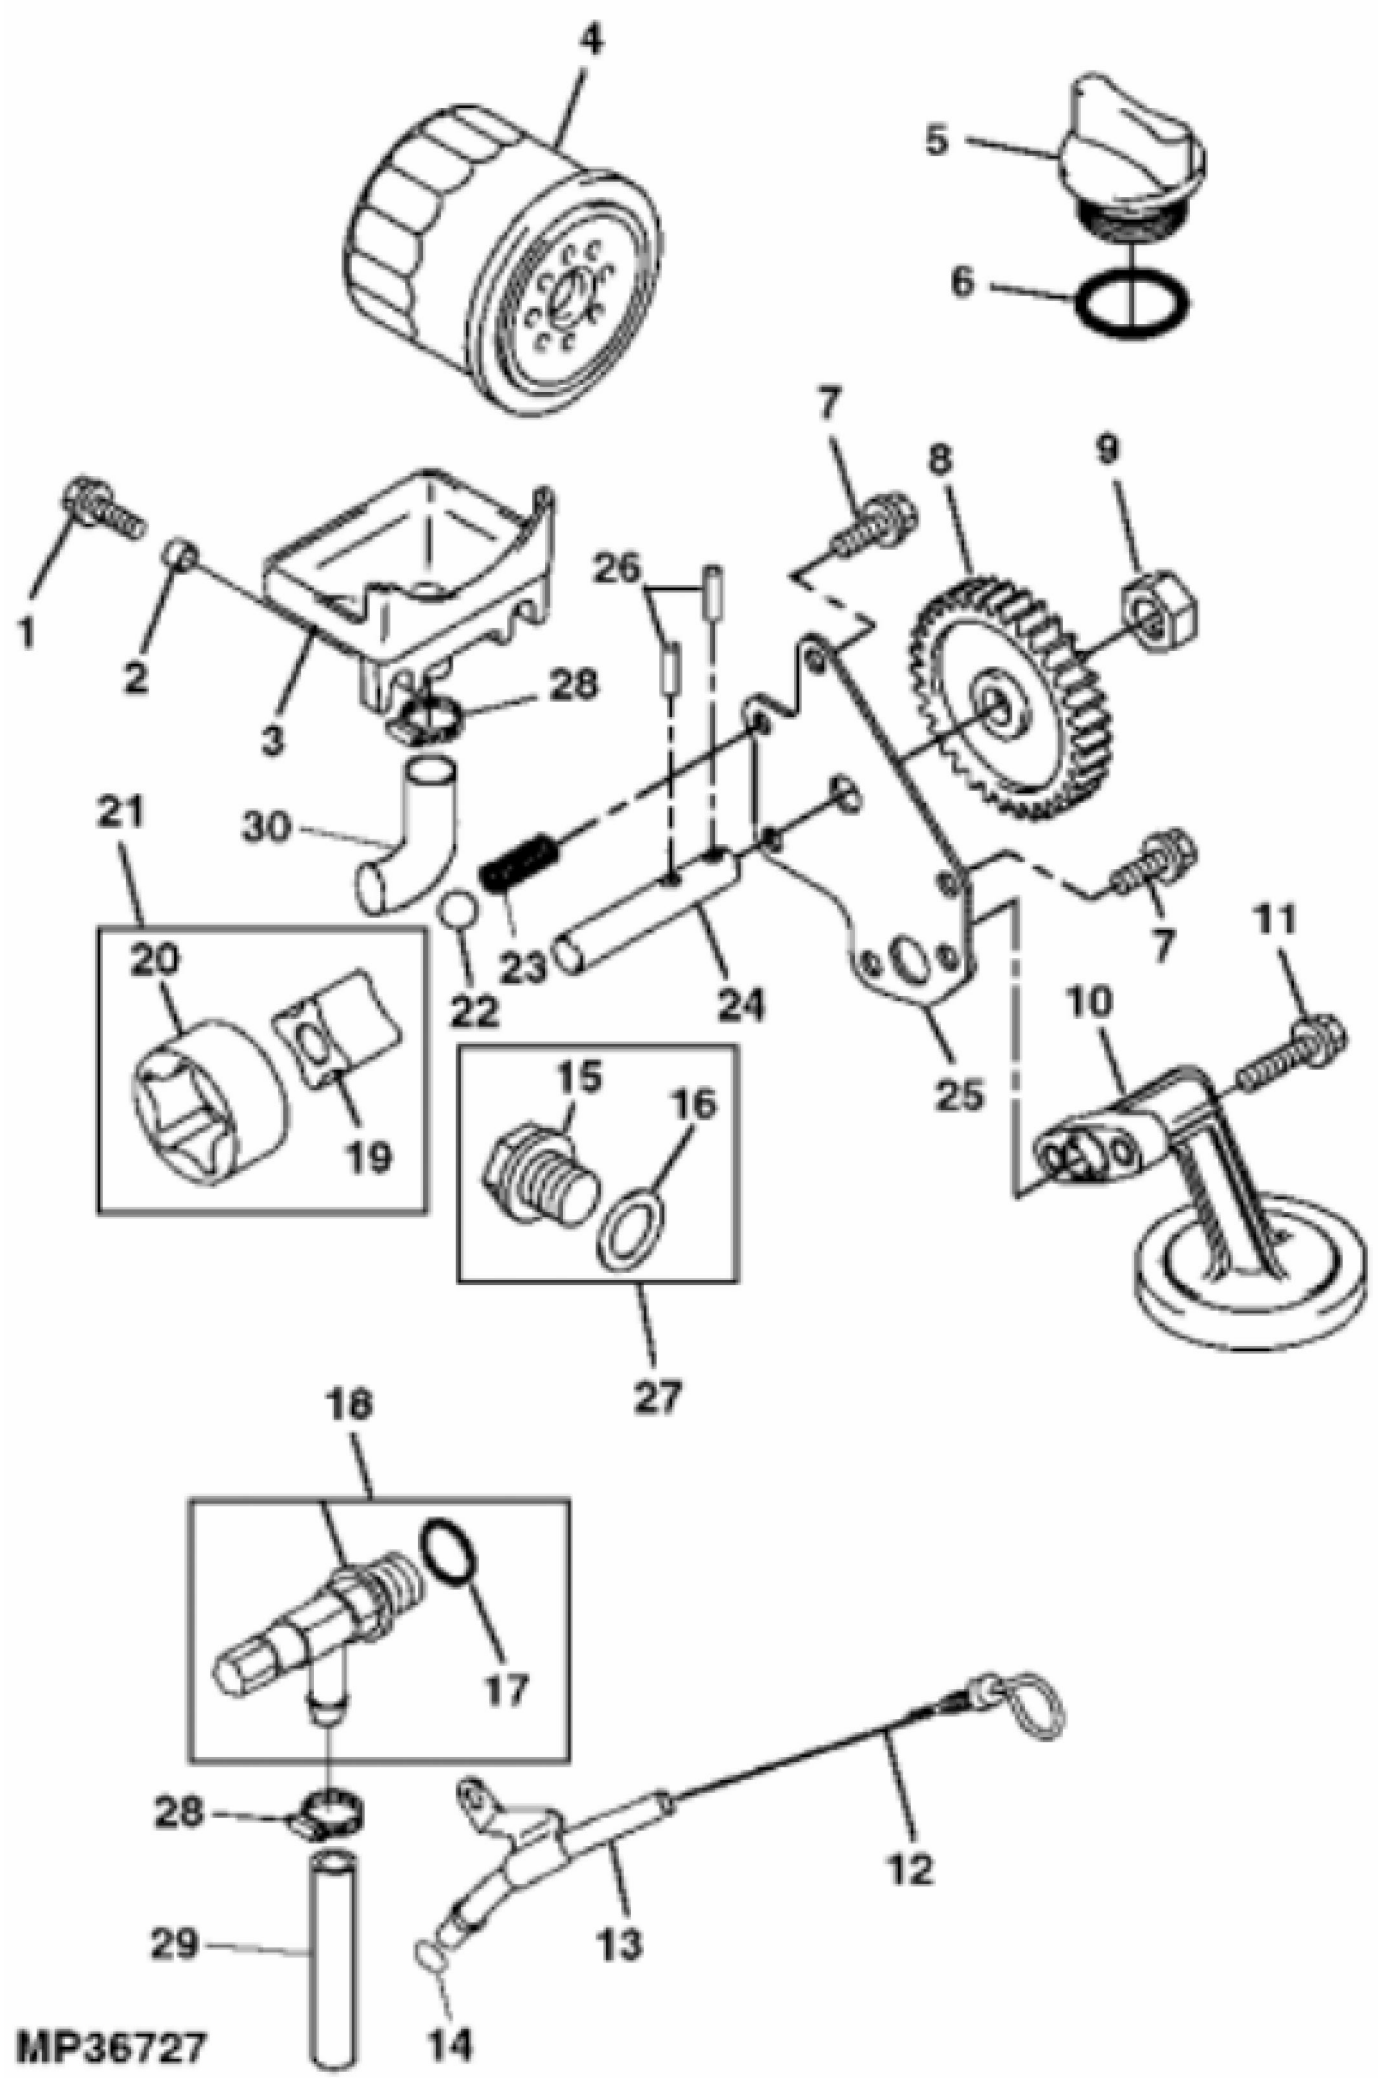

John Deere > Turf And Utility >TRACTOR, LAWN AND GARDEN >X729 - TRACTOR, LAWN AND GARDEN >X729 Select Series Ultimate Tractor >20 ENGINE MIA12563 >ST551883 - CRANKSHAFT AND PISTON ASSEMBLY

KEY	PART NO.	PART NAME	QTY	REMARKS
1	AM102610	PISTON RING KIT	2	STD
1	AM102612	PISTON RING KIT	AR	0.50 MM (.020") OS
2	M70220	RETAINER	4	
3	M70219	PISTON PIN	2	
4	MIU14328	PISTON	2	SUB FOR M119153; STD
4	M119174	PISTON	AR	0.50 MM (.020") OS
5	M147310	BOLT	4	
6	AM132284	CONNECTING ROD	2	ORDER MIA11872
6	MIA11872	CONNECTING ROD	2	
7	M77843	SHAFT KEY	1	
8	M147309	SPUR GEAR	1	USE WITH MIA10555 AND MIA11873
8	MIU14329	SPUR GEAR	1	USE WITH MIA12869
9	MIA10555	CRANKSHAFT	1	ORDER MIA13072
9	MIA11873	CRANKSHAFT	1	ORDER MIA12869
9	MIA12869	CRANKSHAFT	1	
10	MIA11874	CRANKSHAFT	1	ORDER MIA13072; Assembly
10	MIA13072	CRANKSHAFT	1	

MP26828

KEY	PART NO.	PART NAME	QTY	REMARKS
1	M147311	BRACKET	2	
2	M147320	WASHER	4	
3	M147317	BOLT	4	
4	14M7272	NUT	4	M6
5	M147319	BOLT	4	
6	M147318	BUSHING	4	
7	MIU14434	ROCKER ARM	4	SUB FOR M147314
8	AM132412	RETAINER	4	
9	M147315	PUSH ROD	4	
10	M70213	TAPPET	4	
11	M72322	RETAINER	4	
12	M70206	SPRING	4	
13	M70034	SEAL	4	
14	M70033	SEAT	4	
15	M147313	EXHAUST VALVE	2	
16	M147312	INTAKE VALVE	2	
17	M147316	SPRING	1	
18	MIA12870	CAMSHAFT	1	SUB FOR AM132286