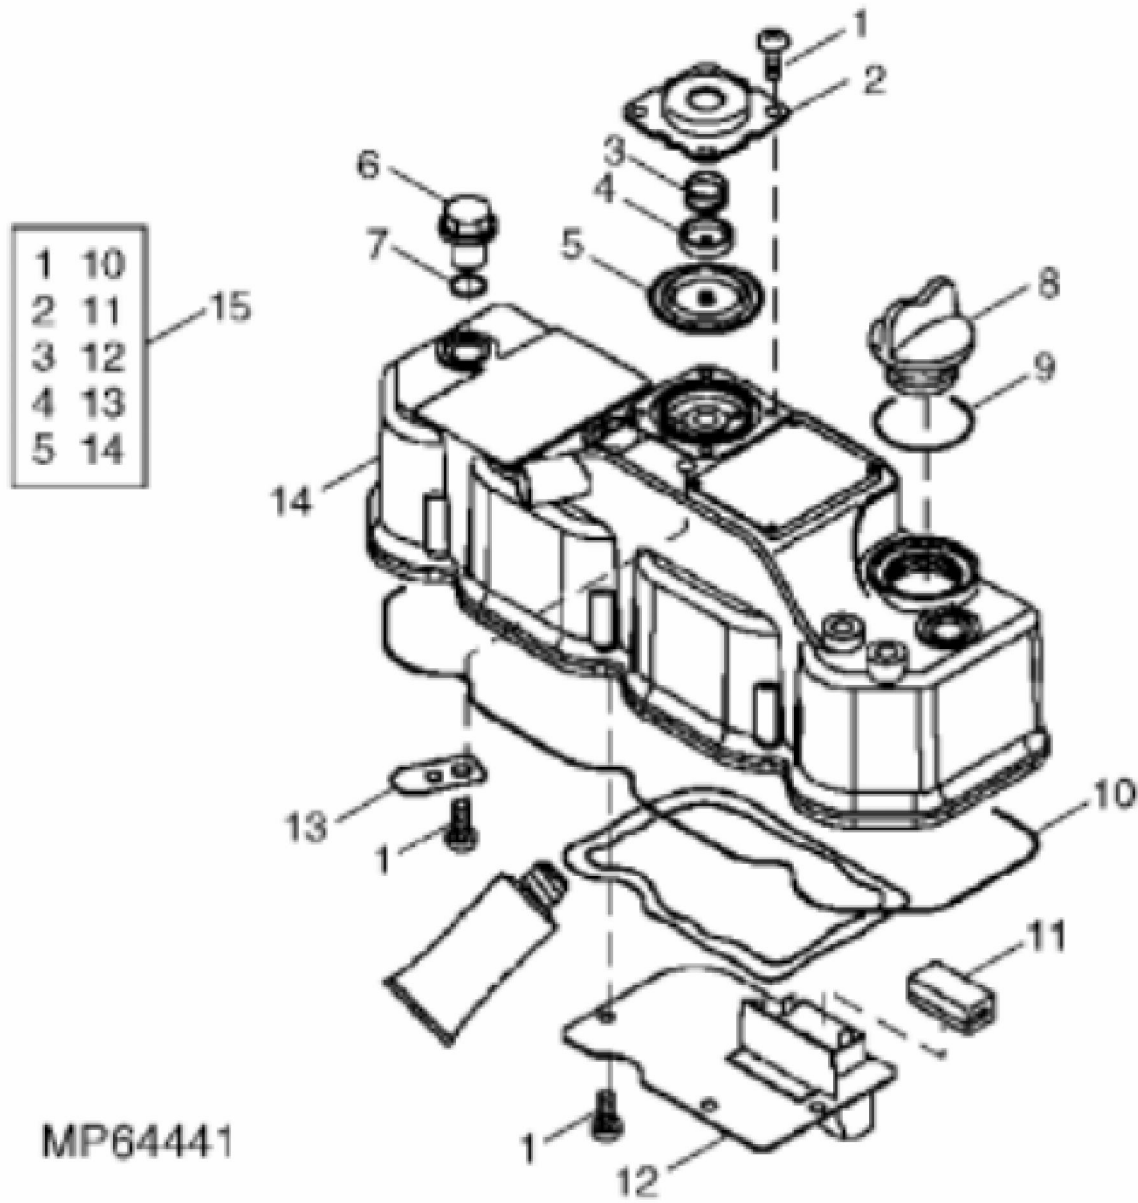

MP64439

BLOCK AND MAIN BEARINGS

KEY	PART NO.	PART NAME	QTY	REMARKS	
1	M801186	BOLT	14		
2	M806440	ENGINE CYLINDER HEAD GASKET	1		
3	CH18079	SPRING PIN	2		
4	M809565	DRAIN PLUG	1		
5	30M7023	PLUG	6		
6	CH10335	PLUG	3		
7	M802255	PIN	4		
8	15H562	PIPE PLUG	1	1"	
9	MIU800573	CAMSHAFT	1		
10	MIU800797	SHAFT	1		
11	19M8317	SCREW	3	M8 X 40	
12	M87801	PLUG	2		
13	M800974	PIPE	2		
14	CH10314	PLUG	1		
15	CH15575	PIN	3		
16	T110725	NOZZLE	3		
17	T110724	CHECK VALVE	3		
18	MIA880555	BEARING	2		
19	MIA880554	BEARING	4	STD	
19	MIA880550	BEARING	4	US = 0.25	
20	M801189	BOLT	8		
21	MIA880914	CYLINDER BLOCK	1		

MP64440

John Deere > Turf And Utility > MOWER, FAIRWAY > 7500 - MOWER, FAIRWAY > 7500 PrecisionCut Lightweight Fairway Mower > 20 ENGINE 3TNV84T MIA12554, MIA12540 > ST385439 - GEAR CASE AND OIL PUMP

KEY	PART NO.	PART NAME	QTY	REMARKS
1	CH16940	O-RING	1	
2	14M7298	FLANGE NUT	3	M8
3	MIU800440	STUD	3	
4	M810185	O-RING	2	
5	T110730	UNIVERSAL JOINT	1	
6	MIU800906	FLANGE	1	
7	19M7865	SCREW	7	M8 X 16
8	M805710	CAP	1	
9	M805711	PACKING	1	
10	19M7979	SCREW	12	M8 X 55
11	CH19136	BOLT	3	
12	M811078	SEAL	1	
13	MIA880879	GEAR CASE	1	
14	M803523	WASHER	5	
15	19M7868	SCREW	1	M8 X 30
16	CH17653	PACKING	1	
17	CASE	1	
18	19M7774	SCREW	2	M6 X 12
19	CH18096	COVER	1	

MP60218

FLANGE AND OIL PAN

KEY	PART NO.	PART NAME	QTY	REMARKS
1	M800991	PLATE	1	
2	M805003	HOUSING	1	FLYWHEEL
3	CH20044	BOLT	3	
4	19M7268	CAP SCREW	2	M12 X 25
5	M805004	HOUSING	1	
6	M800011	BOLT	6	
7	19M7402	CAP SCREW	4	M10 X 25
8	19M7868	SCREW	6	M8 X 30
9	M64850	SEALANT	AR	
10	M805278	SEAL	1	
11	19M7897	SCREW	3	M8 X 35
12	AM875375	CASE	1	OIL SEAL
13	M801735	RESERVOIR	1	INTERMEDIATE
14	19M7865	SCREW	4	M8 X 16
15	19M7867	SCREW	2	M8 X 25
16	CH19101	BOLT	20	
17	M806545	WASHER	1	
18	M800994	DRAIN PLUG	1	
19	AM878538	OIL PAN	1	