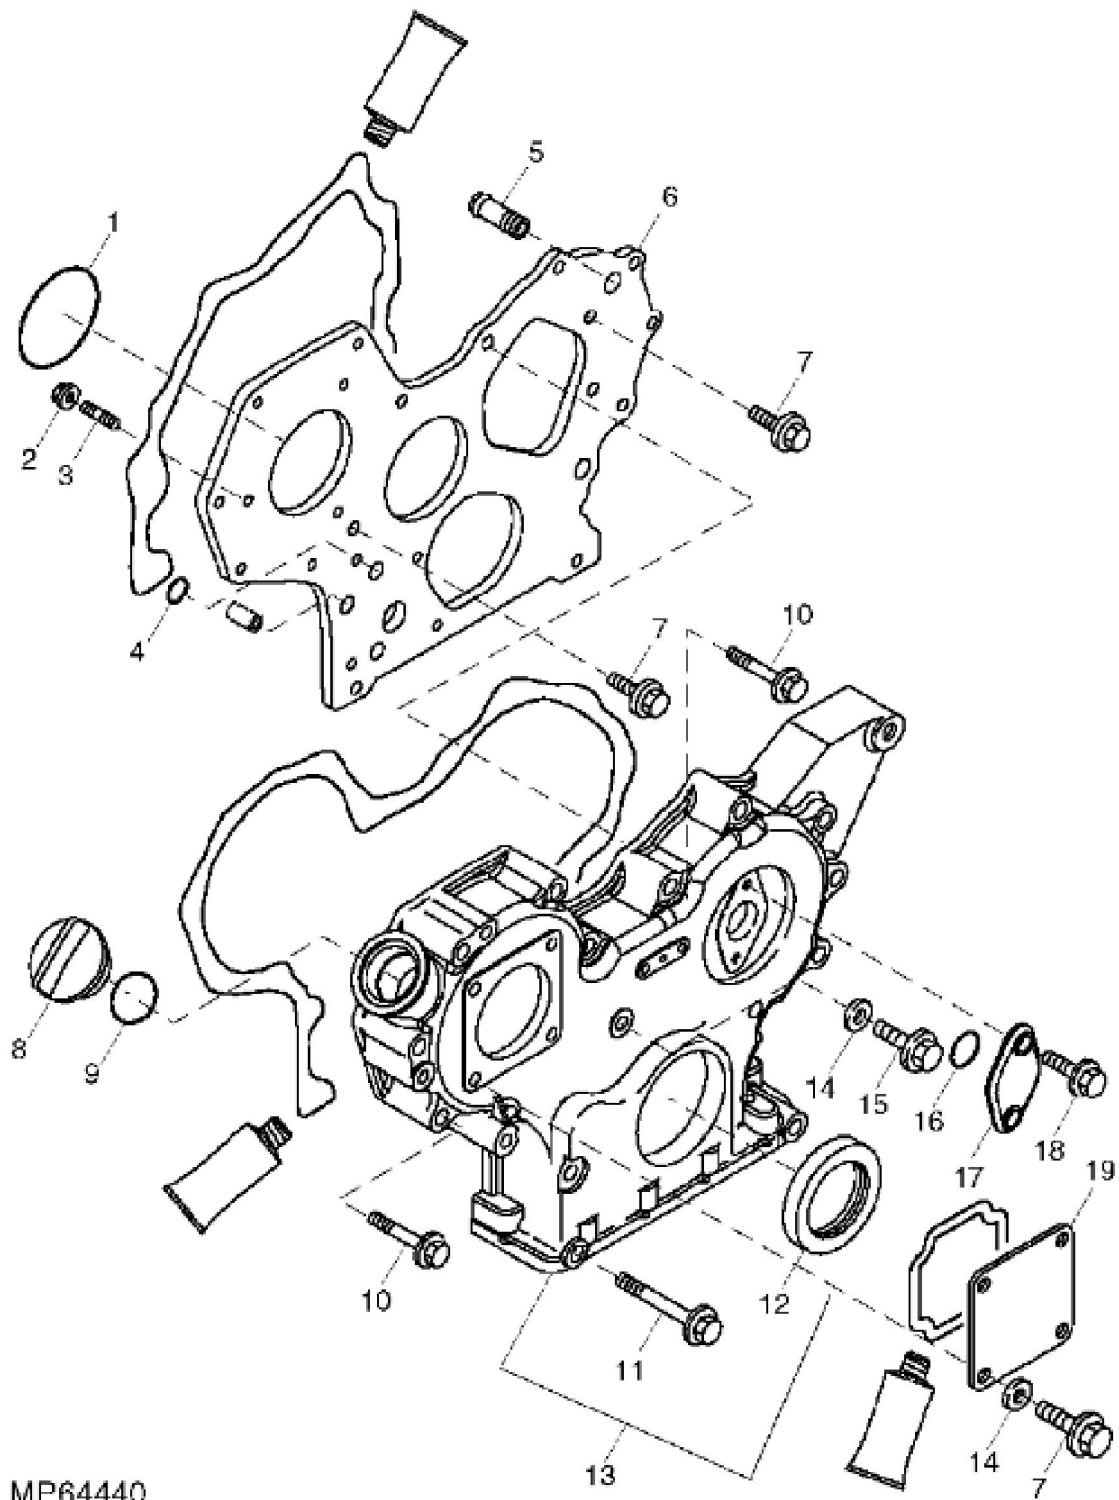

MP64439

BLOCK AND MAIN BEARINGS

KEY	PART NO.	PART NAME	QTY	REMARKS	
1	M801186	BOLT	14		
2	M806440	ENGINE CYLINDER HEAD GASKET	1		
3	CH18079	SPRING PIN	2		
4	M809565	DRAIN PLUG	1		
5	30M7023	PLUG	6		
6	CH10335	PLUG	3		
7	M802255	PIN	4		
8	15H562	PIPE PLUG	1	1"	
9	MIU800573	CAMSHAFT	1		
10	MIU800797	SHAFT	1		
11	19M8317	SCREW	3	M8 X 40	
12	M87801	PLUG	2		
13	M800974	PIPE	2		
14	CH10314	PLUG	1		
15	CH15575	PIN	3		
16	T110725	NOZZLE	3		
17	T110724	CHECK VALVE	3		
18	MIA880555	BEARING	2		
19	MIA880554	BEARING	4	STD	
19	MIA880550	BEARING	4	US = 0.25	
20	M801189	BOLT	8		
21	MIA880914	CYLINDER BLOCK	1		

MP64440

John Deere > Turf And Utility > MOWER, FAIRWAY > 7500 - MOWER, FAIRWAY > 7500 PrecisionCut Lightweight Fairway Mower > 20 ENGINE 3TNV84T MIA12554, MIA12540 > ST385439 - GEAR CASE AND OIL PUMP

KEY	PART NO.	PART NAME	QTY	REMARKS
1	CH16940	O-RING	1	
2	14M7298	FLANGE NUT	3	M8
3	MIU800440	STUD	3	
4	M810185	O-RING	2	
5	T110730	UNIVERSAL JOINT	1	
6	MIU800906	FLANGE	1	
7	19M7865	SCREW	7	M8 X 16
8	M805710	CAP	1	
9	M805711	PACKING	1	
10	19M7979	SCREW	12	M8 X 55
11	CH19136	BOLT	3	
12	M811078	SEAL	1	
13	MIA880879	GEAR CASE	1	
14	M803523	WASHER	5	
15	19M7868	SCREW	1	M8 X 30
16	CH17653	PACKING	1	
17	CASE	1	
18	19M7774	SCREW	2	M6 X 12
19	CH18096	COVER	1	

MP60218

FLANGE AND OIL PAN

KEY	PART NO.	PART NAME	QTY	REMARKS
1	M800991	PLATE	1	
2	M805003	HOUSING	1	FLYWHEEL
3	CH20044	BOLT	3	
4	19M7268	CAP SCREW	2	M12 X 25
5	M805004	HOUSING	1	
6	M800011	BOLT	6	
7	19M7402	CAP SCREW	4	M10 X 25
8	19M7868	SCREW	6	M8 X 30
9	M64850	SEALANT	AR	
10	M805278	SEAL	1	
11	19M7897	SCREW	3	M8 X 35
12	AM875375	CASE	1	OIL SEAL
13	M801735	RESERVOIR	1	INTERMEDIATE
14	19M7865	SCREW	4	M8 X 16
15	19M7867	SCREW	2	M8 X 25
16	CH19101	BOLT	20	
17	M806545	WASHER	1	
18	M800994	DRAIN PLUG	1	
19	AM878538	OIL PAN	1	