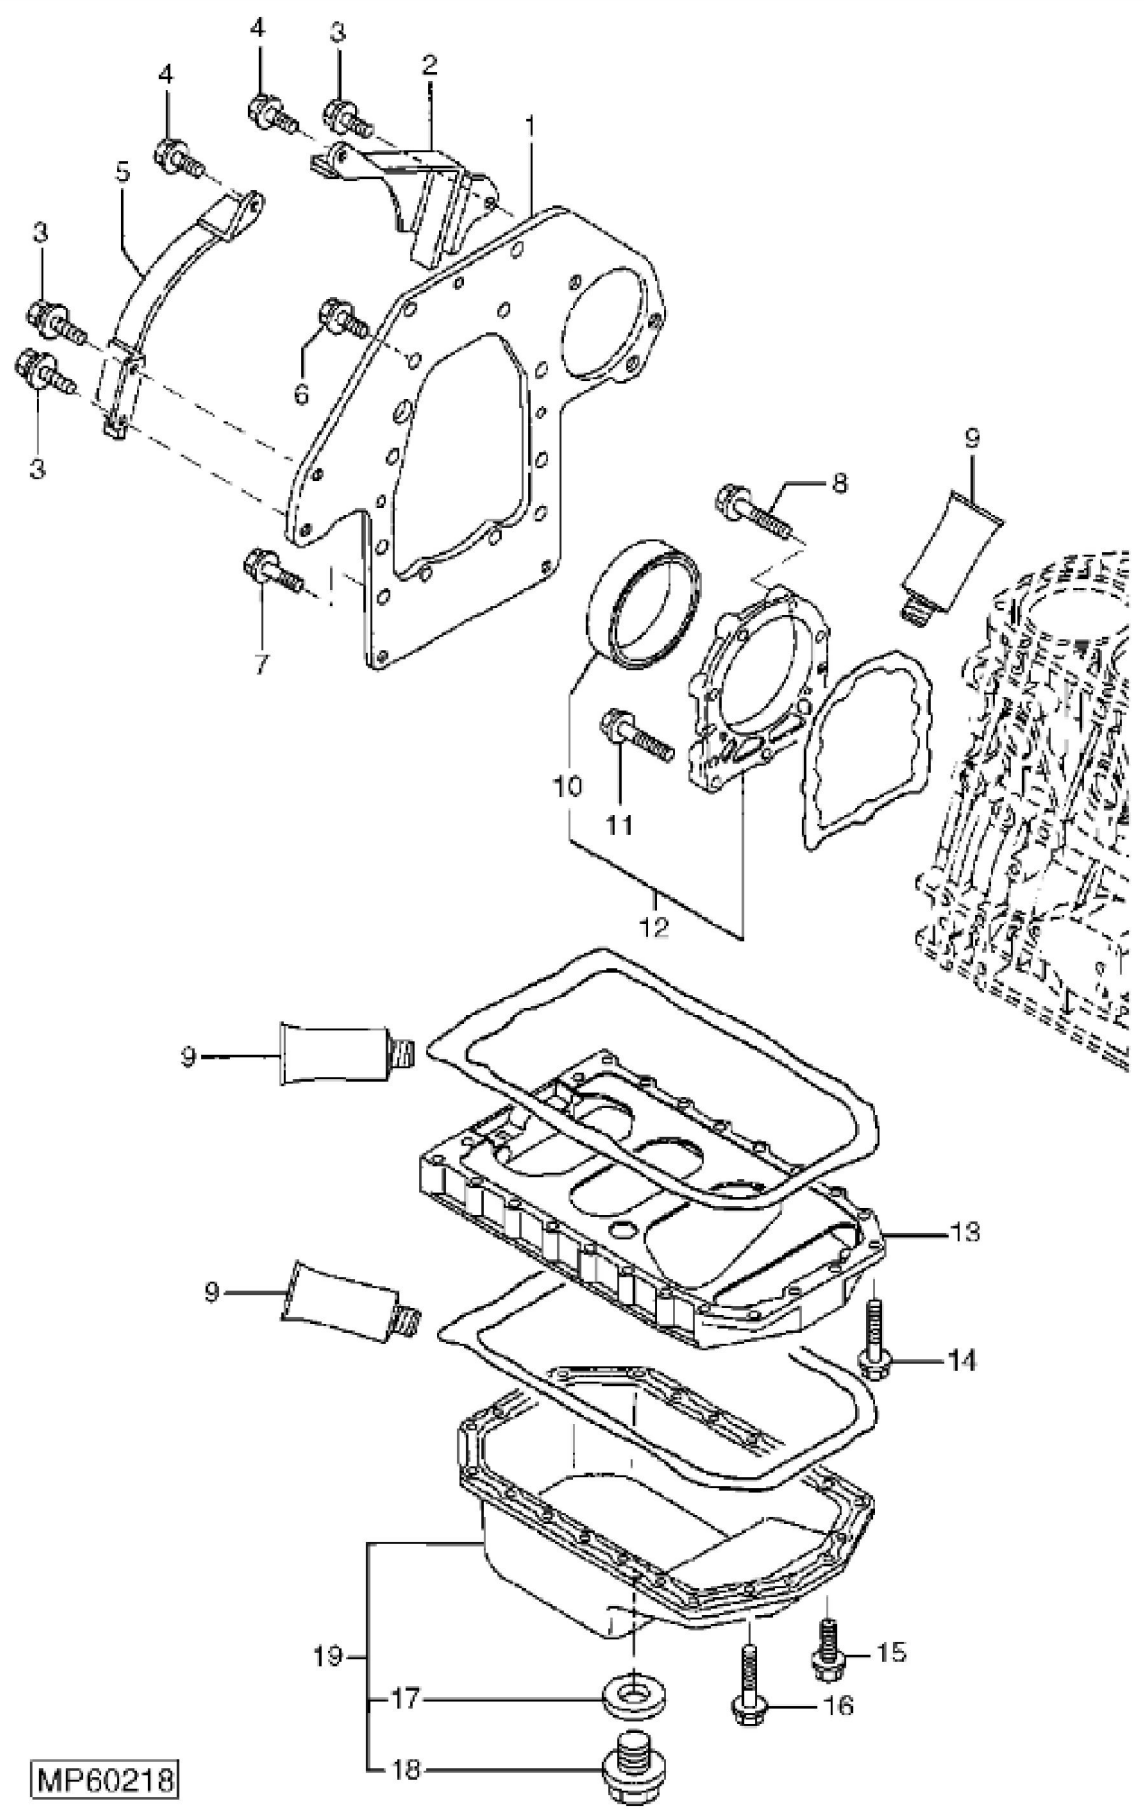

MP64439

BLOCK AND MAIN BEARINGS

KEY	PART NO.	PART NAME	QTY	REMARKS	
1	M801186	BOLT	14		
2	M806440	ENGINE CYLINDER HEAD GASKET	1		
3	CH18079	SPRING PIN	2		
4	M809565	DRAIN PLUG	1		
5	30M7023	PLUG	6		
6	CH10335	PLUG	3		
7	M802255	PIN	4		
8	15H562	PIPE PLUG	1	1"	
9	MIU800573	CAMSHAFT	1		
10	MIU800797	SHAFT	1		
11	19M8317	SCREW	3	M8 X 40	
12	M87801	PLUG	2		
13	M800974	PIPE	2		
14	CH10314	PLUG	1		
15	CH15575	PIN	3		
16	T110725	NOZZLE	3		
17	T110724	CHECK VALVE	3		
18	MIA880555	BEARING	2		
19	MIA880554	BEARING	4	STD	
19	MIA880550	BEARING	4	US = 0.25	
20	M801189	BOLT	8		
21	MIA880914	CYLINDER BLOCK	1		

MP64440

John Deere > Turf And Utility > MOWER, FAIRWAY > 7500 - MOWER, FAIRWAY > 7500 PrecisionCut Lightweight Fairway Mower > 20 ENGINE 3TNV84T MIA12554, MIA12540 > ST385439 - GEAR CASE AND OIL PUMP

KEY	PART NO.	PART NAME	QTY	REMARKS
1	CH16940	O-RING	1	
2	14M7298	FLANGE NUT	3	M8
3	MIU800440	STUD	3	
4	M810185	O-RING	2	
5	T110730	UNIVERSAL JOINT	1	
6	MIU800906	FLANGE	1	
7	19M7865	SCREW	7	M8 X 16
8	M805710	CAP	1	
9	M805711	PACKING	1	
10	19M7979	SCREW	12	M8 X 55
11	CH19136	BOLT	3	
12	M811078	SEAL	1	
13	MIA880879	GEAR CASE	1	
14	M803523	WASHER	5	
15	19M7868	SCREW	1	M8 X 30
16	CH17653	PACKING	1	
17	CASE	1	
18	19M7774	SCREW	2	M6 X 12
19	CH18096	COVER	1	

MP60218

FLANGE AND OIL PAN

KEY	PART NO.	PART NAME	QTY	REMARKS
1	M800991	PLATE	1	
2	M805003	HOUSING	1	FLYWHEEL
3	CH20044	BOLT	3	
4	19M7268	CAP SCREW	2	M12 X 25
5	M805004	HOUSING	1	
6	M800011	BOLT	6	
7	19M7402	CAP SCREW	4	M10 X 25
8	19M7868	SCREW	6	M8 X 30
9	M64850	SEALANT	AR	
10	M805278	SEAL	1	
11	19M7897	SCREW	3	M8 X 35
12	AM875375	CASE	1	OIL SEAL
13	M801735	RESERVOIR	1	INTERMEDIATE
14	19M7865	SCREW	4	M8 X 16
15	19M7867	SCREW	2	M8 X 25
16	CH19101	BOLT	20	
17	M806545	WASHER	1	
18	M800994	DRAIN PLUG	1	
19	AM878538	OIL PAN	1	