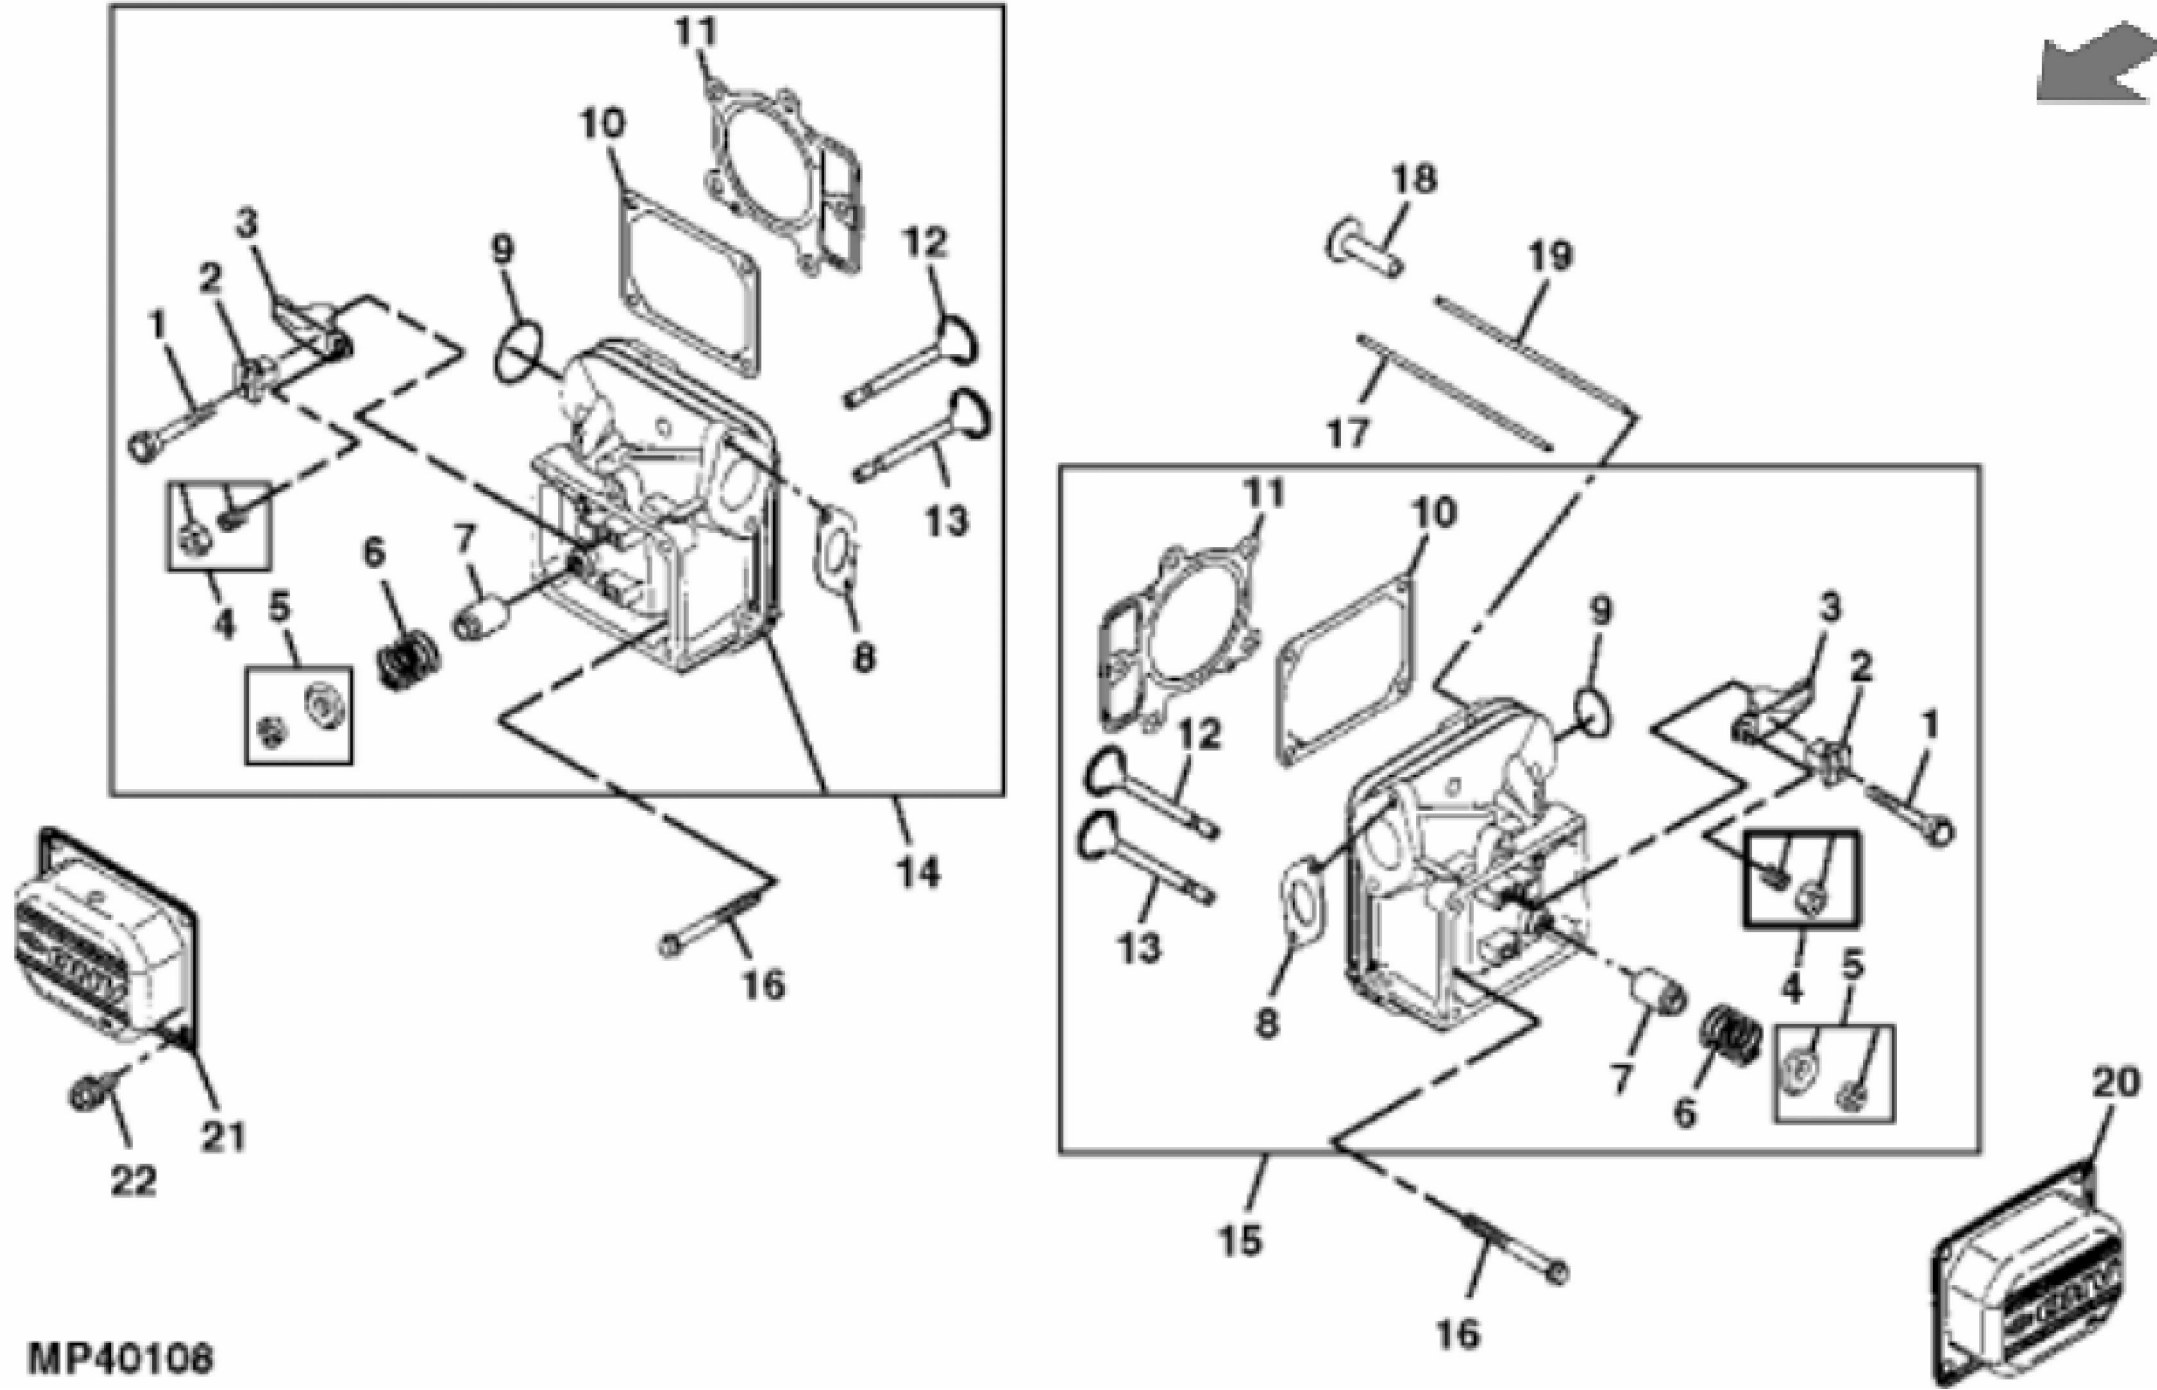

>ST245433 - CRANKSHAFT AND PISTON

KEY	PART NO.	PART NAME	QTY	Serial No.	REMARKS
1	MIA11459	CONNECTING ROD	2		(Sub For AM135101)
2	LG690976	SCREW	2		
3	AM135083	CRANKSHAFT	1		(Sub MIA11457)
3	MIA11457	CRANKSHAFT	1		(Includes LG690980)
4	26H4	SHAFT KEY	1		1/8" X 3/8"
5	LG690980	GEAR	1		Timing
6	LG222698S	SHAFT KEY	1		Flywheel
7	MIA10916	CAMSHAFT	1		(Includes (4) LG690977)
7	M151221	CAMSHAFT	1		(Includes (4) LG690977) (Use With MIA11019)
8	MIA11172	OIL PUMP	1		(Includes Parts Marked (A))
8	MIU12143	OIL PUMP	1		(Includes Parts Marked (A)) (Use With MIA11398, MIA11399 Or MIA11584)
9	.....	SHAFT	1		(A)
10	LG499613	COVER	1		
10	MIA11464	COVER	1		(Use With MIA11398, MIA11399 Or MIA11584)
11	LG690589	SEAL	1	____-200000	
11	MIU12153	SEAL	1	200001-____	(Use With MIA11398, MIA11399 Or MIA11584)
12	M151228	SCREW	3		
12	MIU12142	SCREW	3		(Use With MIA11398, MIA11399 Or MIA11584)
13	LG690975	LOCK	4		
14	LG690229	PISTON PIN	2		
14	MIA11458	PISTON PIN	2		(Use With MIA11398 Or MIA11399)
15	MIU12013	PISTON RING KIT	1		STD (Use With MIA11346) (Sub For MIU12180)
15	.....	PISTON RING KIT	2		.50 MM (.020") , OS (ORDER MIA11102)
16	MIA11346	PISTON	2		STD
16	MIA10877	PISTON	2		STD (Use With MIA11019)
..	LG499590	PISTON REPLACEMENT KIT	2		.50 MM (.020") , OS; ORDER MIA11102
..	MIA11102	PISTON REPLACEMENT KIT	2		.50 MM (.020") , OS (Includes Piston, Rings And Lock)

MP40106