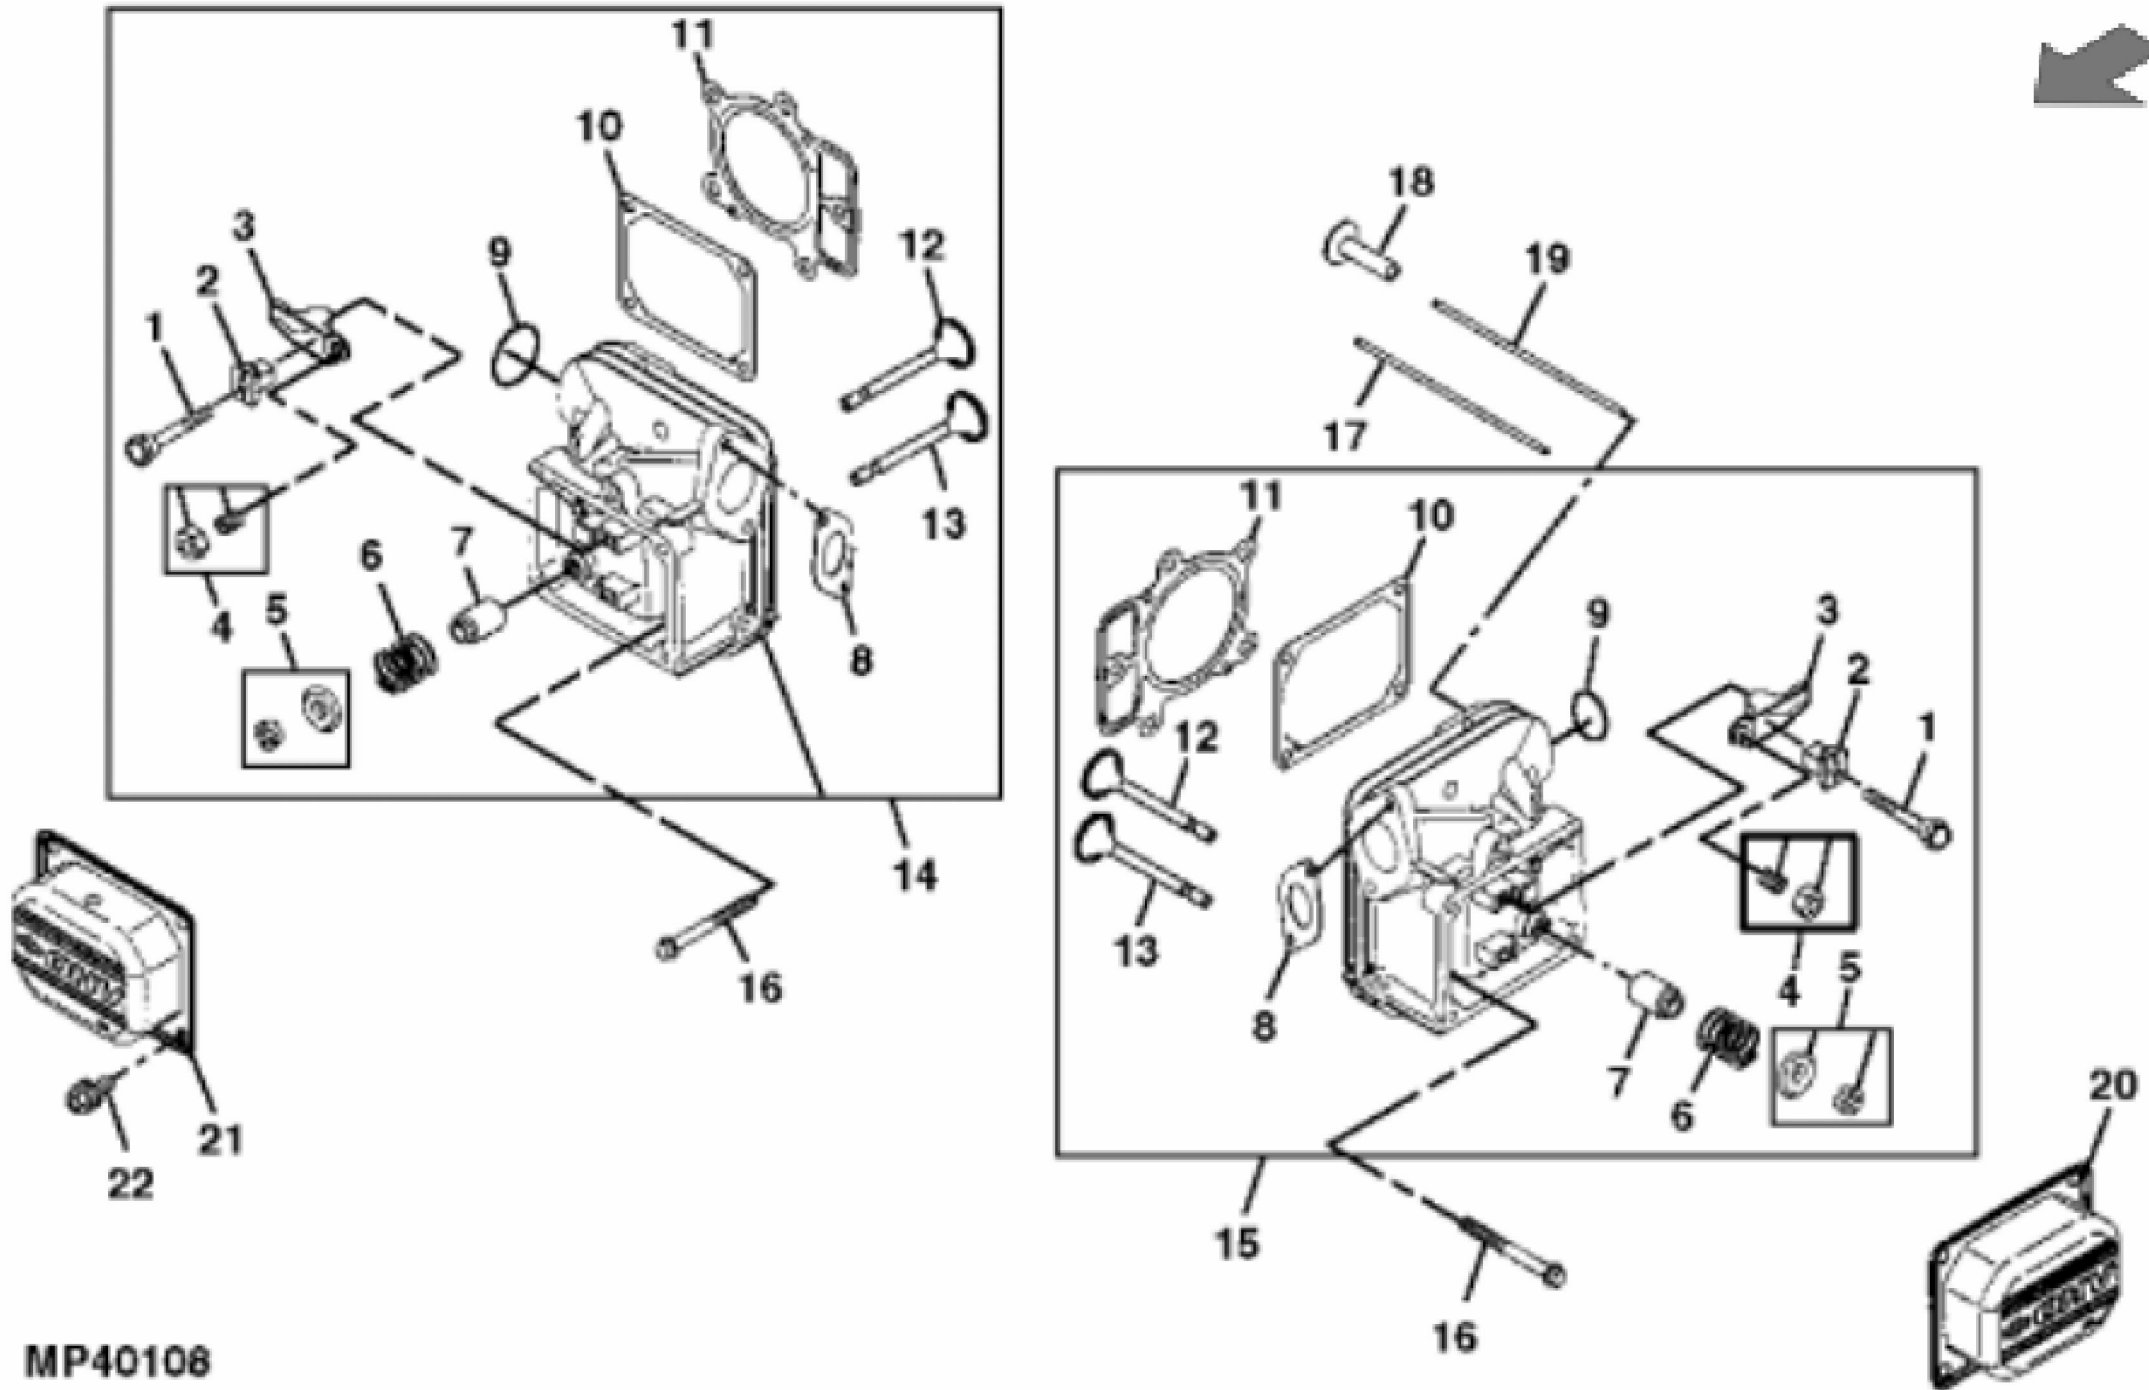

KEY	PART NO.	PART NAME	QTY	Serial No.	REMARKS
1	MIA11459	CONNECTING ROD	2		(Sub For AM135101)
2	LG690976	SCREW	2		
3	AM135083	CRANKSHAFT	1		(Sub MIA11457)
3	MIA11457	CRANKSHAFT	1		(Includes LG690980)
4	26H4	SHAFT KEY	1		1/8" X 3/8"
5	LG690980	GEAR	1		Timing
6	LG222698S	SHAFT KEY	1		Flywheel
7	MIA10916	CAMSHAFT	1		(Includes (4) LG690977)
7	M151221	CAMSHAFT	1		(Includes (4) LG690977) (Use With MIA11019)
8	MIA11172	OIL PUMP	1		(Includes Parts Marked (A))
8	MIU12143	OIL PUMP	1		(Includes Parts Marked (A)) (Use With MIA11398, MIA11399 Or MIA11584)
9	.....	SHAFT	1		(A)
10	LG499613	COVER	1		
10	MIA11464	COVER	1		(Use With MIA11398, MIA11399 Or MIA11584)
11	LG690589	SEAL	1	____-200000	
11	MIU12153	SEAL	1	200001-____	(Use With MIA11398, MIA11399 Or MIA11584)
12	M151228	SCREW	3		
12	MIU12142	SCREW	3		(Use With MIA11398, MIA11399 Or MIA11584)
13	LG690975	LOCK	4		
14	LG690229	PISTON PIN	2		
14	MIA11458	PISTON PIN	2		(Use With MIA11398 Or MIA11399)
15	MIU12013	PISTON RING KIT	1		STD (Use With MIA11346) (Sub For MIU12180)
15	.....	PISTON RING KIT	2		.50 MM (.020") , OS (ORDER MIA11102)
16	MIA11346	PISTON	2		STD
16	MIA10877	PISTON	2		STD (Use With MIA11019)
..	LG499590	PISTON REPLACEMENT KIT	2		.50 MM (.020") , OS; ORDER MIA11102
..	MIA11102	PISTON REPLACEMENT KIT	2		.50 MM (.020") , OS (Includes Piston, Rings And Lock)

MP40106