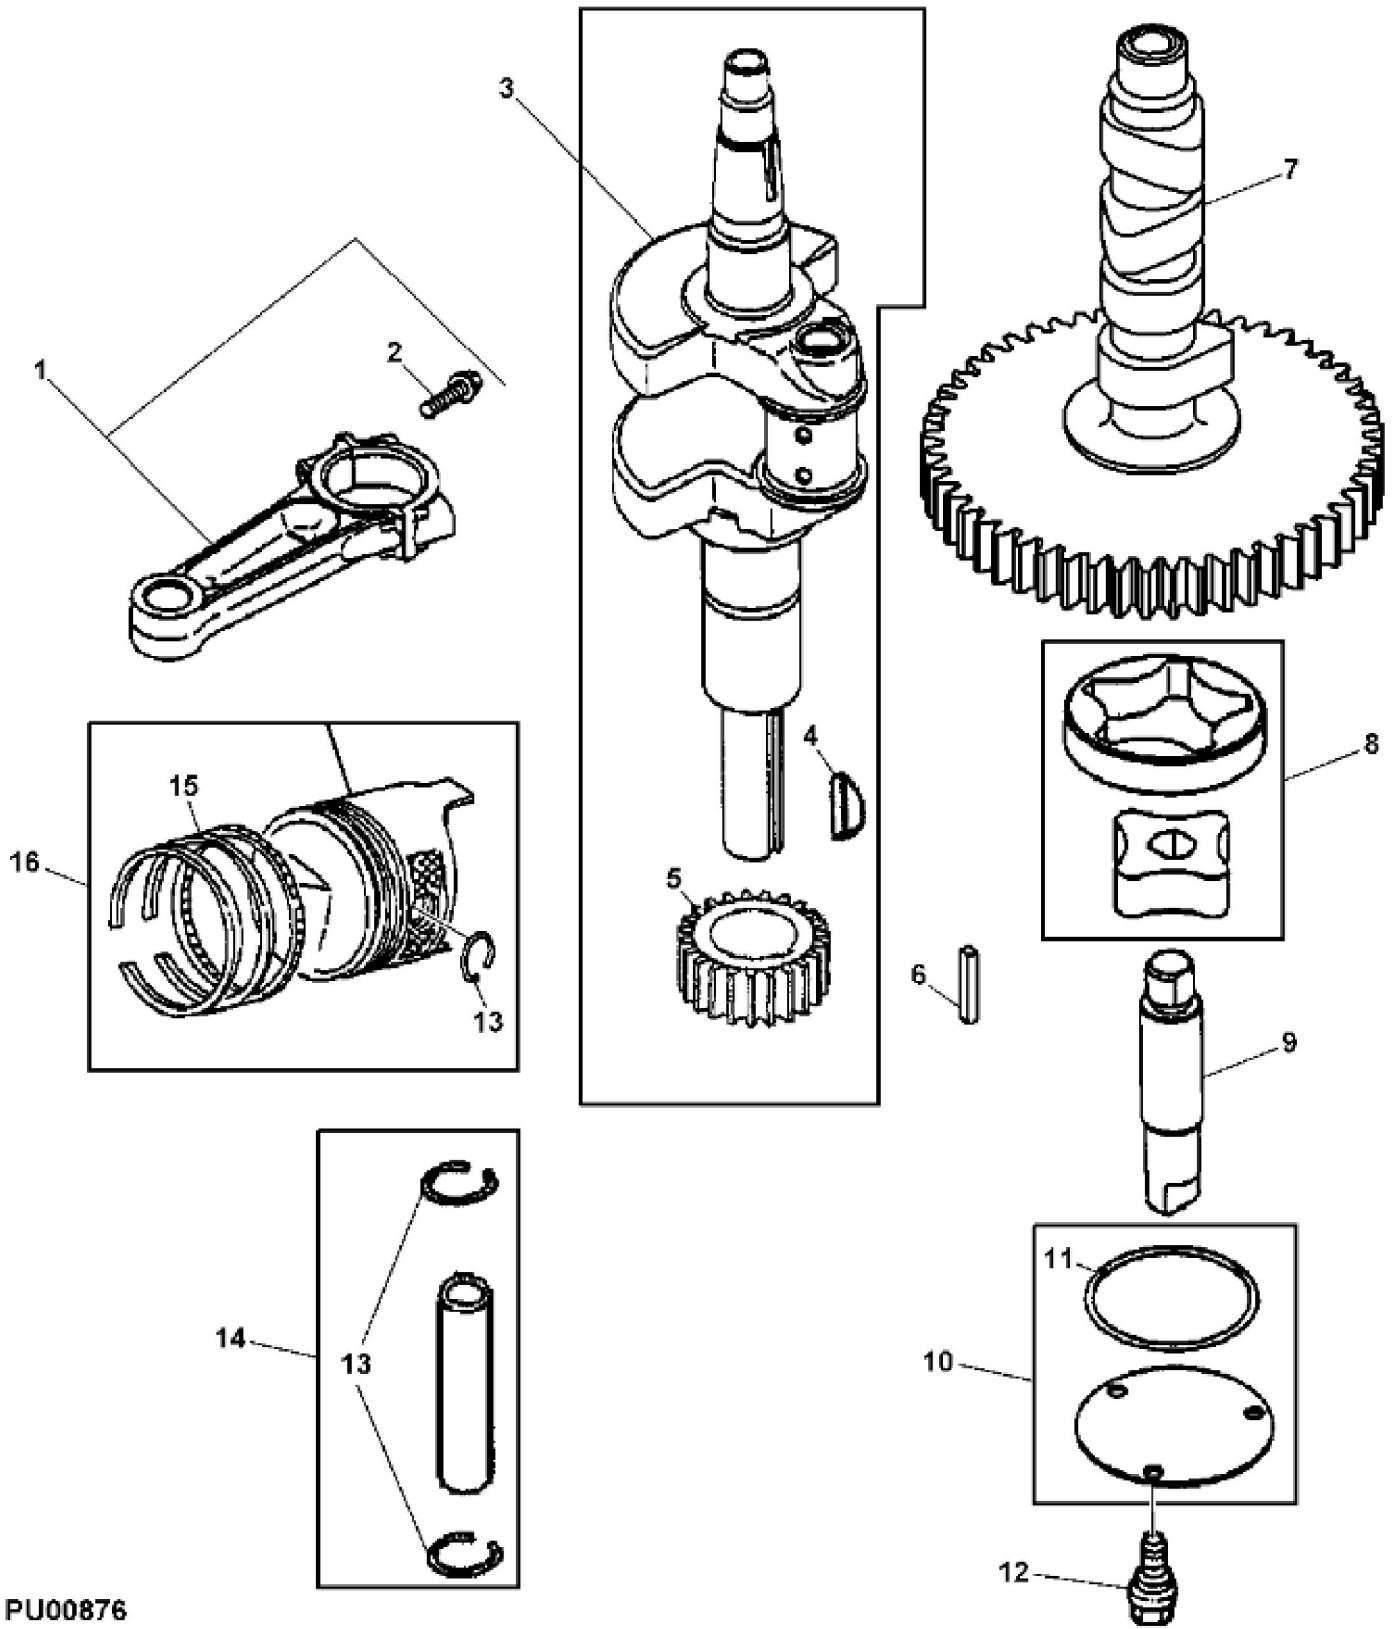

PU00876

KEY	PART NO.	PART NAME	QTY	Serial No.	REMARKS
1	MIA11459	CONNECTING ROD	2		(Sub For AM135101)
2	LG690976	SCREW	2		
3	AM135083	CRANKSHAFT	1		(Sub MIA11457)
3	MIA11457	CRANKSHAFT	1		(Includes LG690980)
4	26H4	SHAFT KEY	1		1/8" X 3/8"
5	LG690980	GEAR	1		Timing
6	LG222698S	SHAFT KEY	1		Flywheel
7	MIA10916	CAMSHAFT	1		(Includes (4) LG690977)
7	M151221	CAMSHAFT	1		(Includes (4) LG690977) (Use With MIA11019)
8	MIA11172	OIL PUMP	1		(Includes Parts Marked (A))
8	MIU12143	OIL PUMP	1		(Includes Parts Marked (A)) (Use With MIA11398, MIA11399 Or MIA11584)
9	.....	SHAFT	1		(A)
10	LG499613	COVER	1		
10	MIA11464	COVER	1		(Use With MIA11398, MIA11399 Or MIA11584)
11	LG690589	SEAL	1	____-200000	
11	MIU12153	SEAL	1	200001-____	(Use With MIA11398, MIA11399 Or MIA11584)
12	M151228	SCREW	3		
12	MIU12142	SCREW	3		(Use With MIA11398, MIA11399 Or MIA11584)
13	LG690975	LOCK	4		
14	LG690229	PISTON PIN	2		
14	MIA11458	PISTON PIN	2		(Use With MIA11398 Or MIA11399)
15	MIU12013	PISTON RING KIT	1		STD (Use With MIA11346) (Sub For MIU12180)
15	.....	PISTON RING KIT	2		.50 MM (.020") , OS (ORDER MIA11102)
16	MIA11346	PISTON	2		STD
16	MIA10877	PISTON	2		STD (Use With MIA11019)
..	LG499590	PISTON REPLACEMENT KIT	2		.50 MM (.020") , OS; ORDER MIA11102
..	MIA11102	PISTON REPLACEMENT KIT	2		.50 MM (.020") , OS (Includes Piston, Rings And Lock)