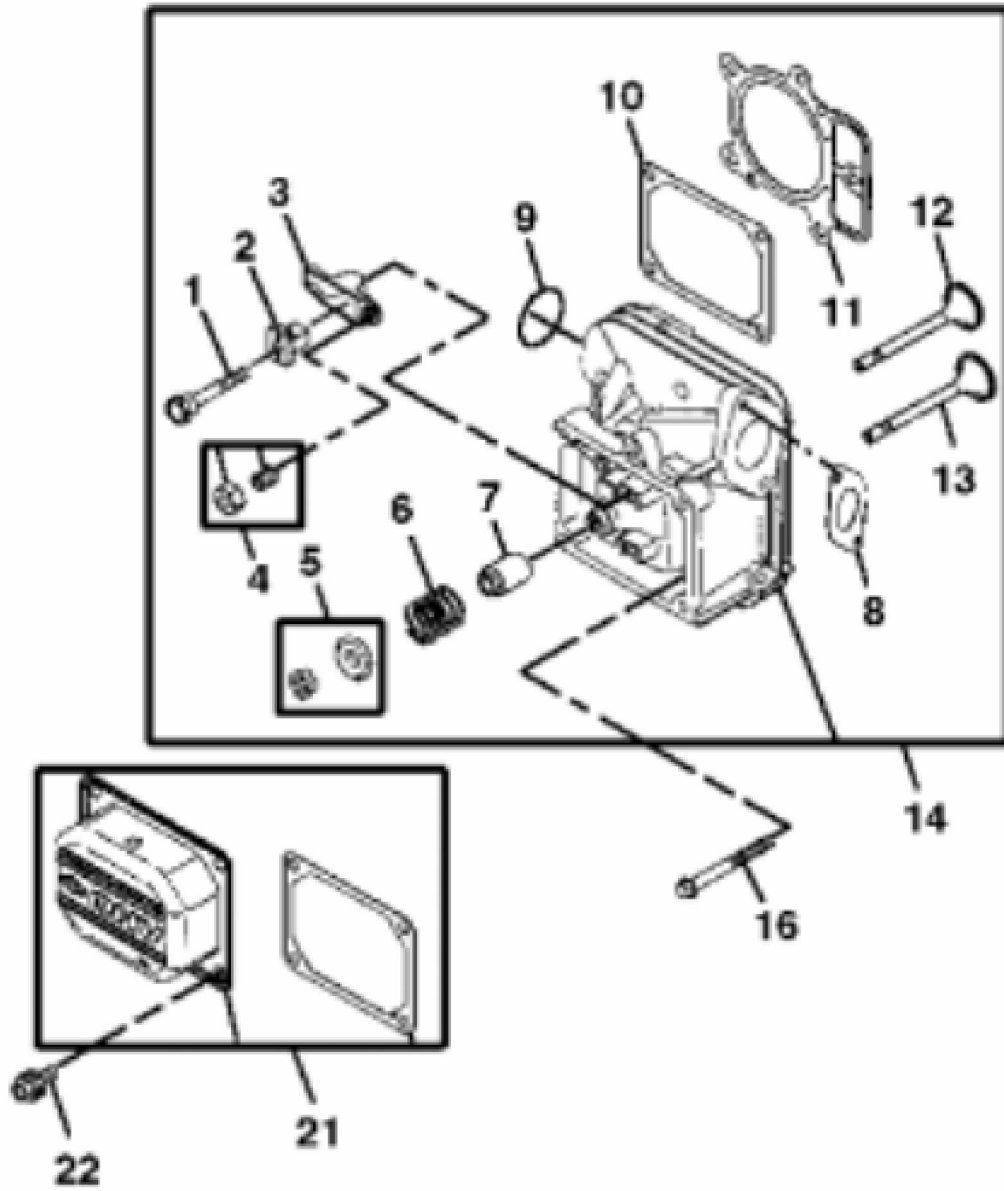

PU01598

KEY	PART NO.	PART NAME	QTY	Serial No.	REMARKS
1	UC11104	DIPSTICK	1		SUB FOR LG499602
2	LG691031	O-RING	1		
3	LG691036	DIPSTICK	1		
4	LG691032	SEAL	1		
5	LG691037	OIL TUBE	1		
6	M153266	SCREW	1		
7	LG391086S	SEAL	1		
8	MIA11778	SEAL KIT	1		(Sub For LG499585)
9	LG690959	DOWEL PIN	6		
10	MIA11345	CYLINDER	1		ORDER MIA12493
10	MIA13087	CYLINDER BLOCK	1		SUB FOR APPL MIA12493
11	MIU13979	GASKET	1		SUB FOR M150226
12	MIU12140	SCREEN	1		
13	LG690946	DRAIN PLUG	1		NLA; ORDER 15H623 (Use With MIA11639 Or MIA11640)
13	15H623	PIPE PLUG	1		3/8", (Use With MIA11460)
14	LG690954	THREADED NIPPLE	1		
15	15H638	PIPE PLUG	1		1/8"
16	MIU11958	SEAL	1		
17	MIU11284	SEAL	1		Governor Shaft
18	M142282	BUSHING	1		Governor Crank
19	MIA11584	RESERVOIR	1		(Sub For MIA11460) (Also Includes MIU12143, MIA11464 Or (3) MIU12142)
20	AM125424	OIL FILTER	1		(SUB FOR LG492932S)
21	LG690957	RETAINER	1		
22	MIU11502	BREATHER	1		
23	37H74	SCREW	3		
24	MIU14443	TUBE	1		SUB FOR MIU11280
25	LG690937	GASKET	1		
26	MIA10872	BREATHER	1		
27	M142896	SCREW	10		
28	LG691045	CRANK	1		Governor
29	M142281	BUSHING	2		(Use With MIA11460)
29	MIU12503	BUSHING	1		(Use With MIA11639 Or MIA11640)

>ST245350 - CRANKSHAFT AND PISTON

KEY	PART NO.	PART NAME	QTY	REMARKS
1	MIA11459	CONNECTING ROD	2	
2	LG690976	SCREW	2	
3	MIA11457	CRANKSHAFT	1	
4	26H4	SHAFT KEY	1	1/8" X 3/8"
5	LG690980	GEAR	1	TIMING
6	LG222698S	SHAFT KEY	1	FLYWHEEL
7	MIA10916	CAMSHAFT	1	(INCLUDES (4) LG690977)
7	MIA11789	CAMSHAFT	1	(INCLUDES (4) LG690977) (USE WITH MIA11639, MIA11640)
8	MIU12143	OIL PUMP	1	
9	LG691042	SHAFT	1	NLA; ORDER MIA11172
9	MIA11172	OIL PUMP	1	
10	MIA11464	COVER	1	
11	MIU12153	SEAL	1	
12	MIU12142	SCREW	3	
13	LG690975	LOCK	AR	
14	MIA11458	PISTON PIN	2	
15	MIU12013	PISTON RING KIT	1	(SUB FOR MIU12180)
15	MIU12161	PISTON RING KIT	1	.50MM (.020") , OS
16	MIA11346	PISTON	2	
16	MIA11102	PISTON	2	.50MM (.020") , OS