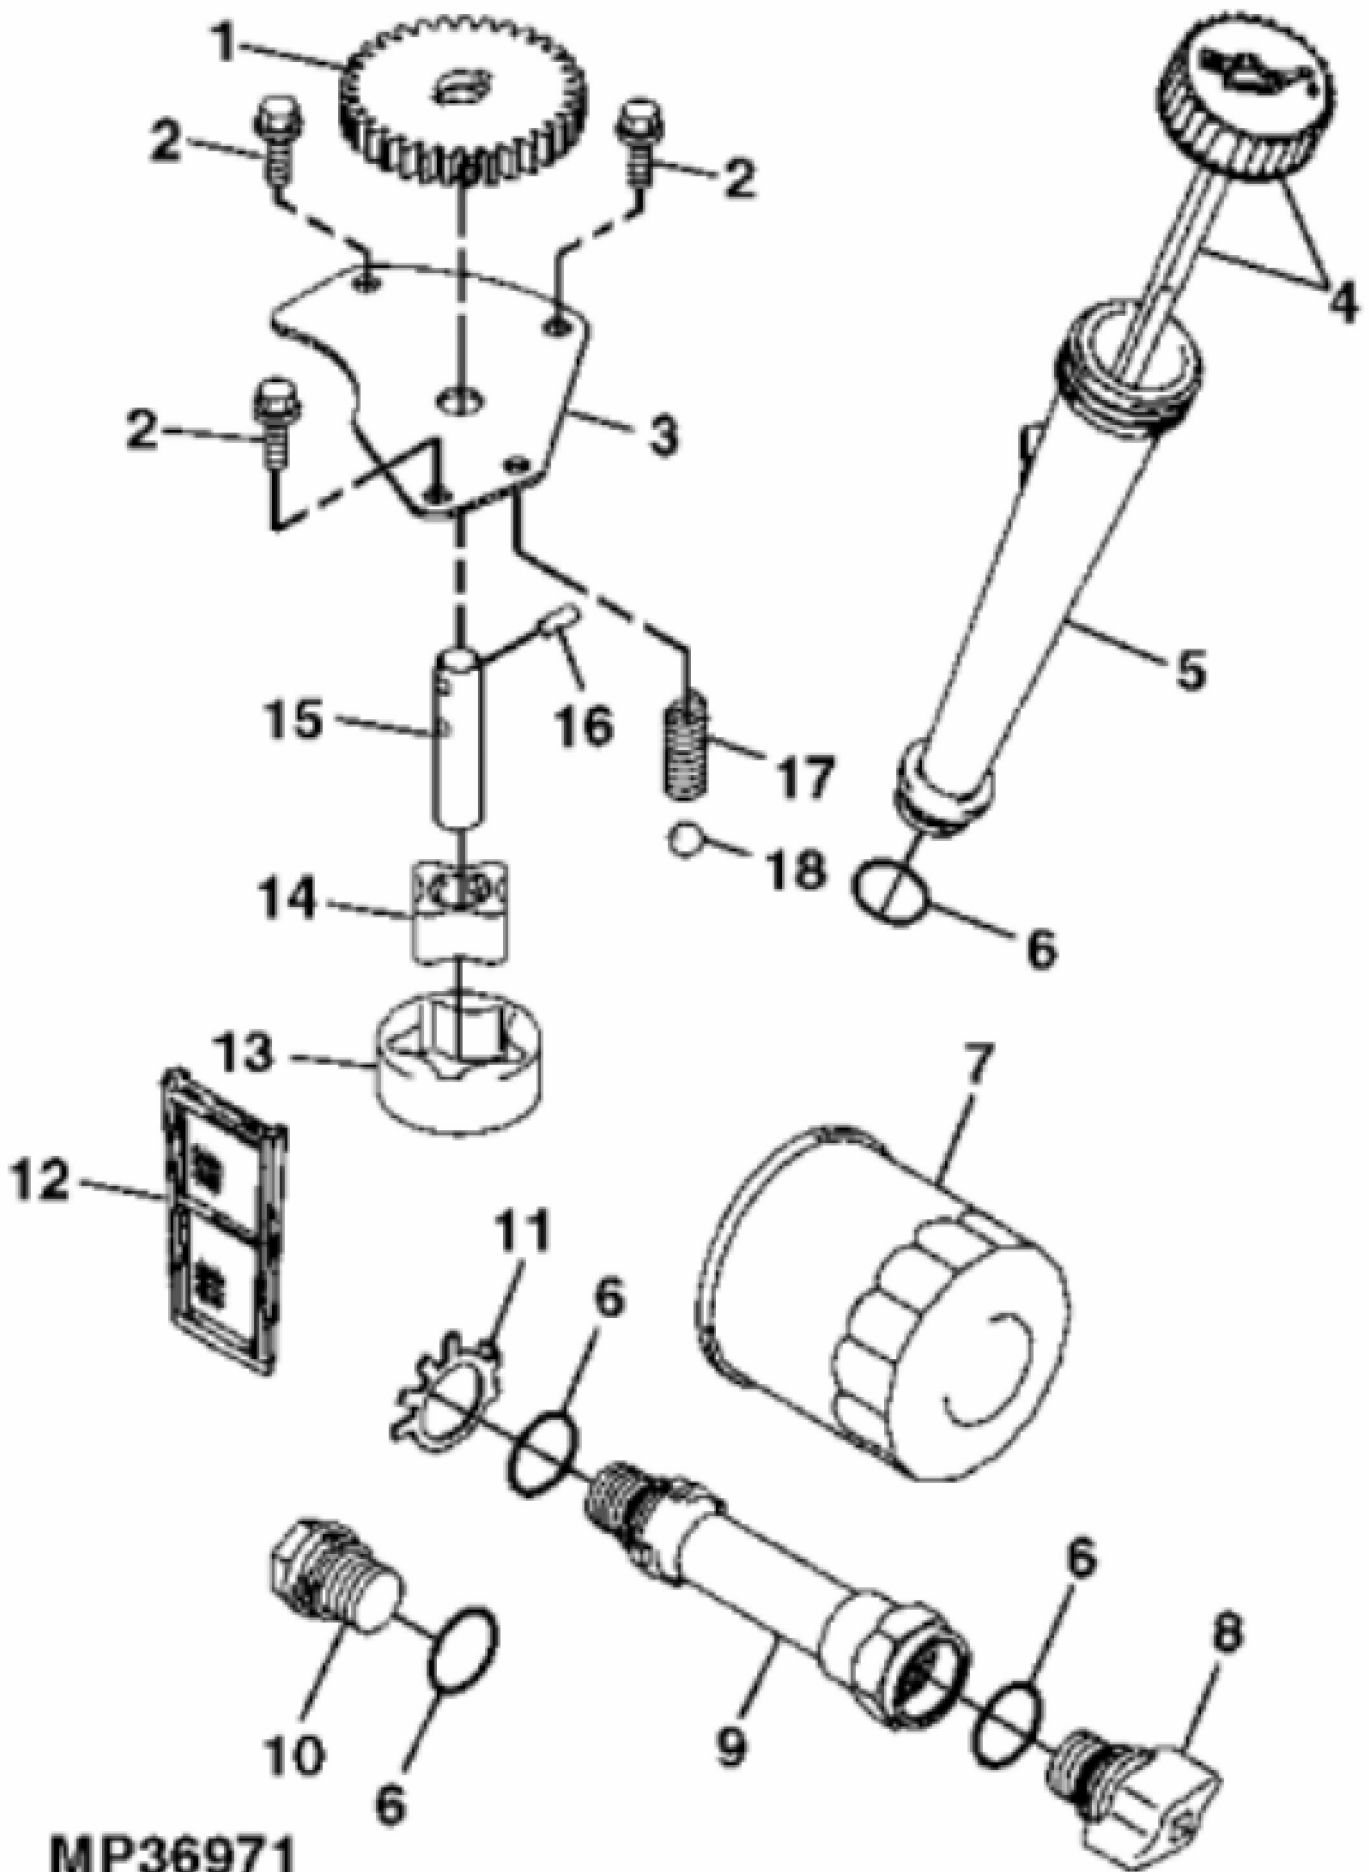

KEY	PART NO.	PART NAME	QTY	REMARKS	
26	GX24210	SCREW	4		
27	21M7244	SCREW	1	M4 X 8	
28	M141350	FILTER ELEMENT	1	NLA; ORDER MIA11393	
28	MIA11393	COVER KIT	1		
..	MIA11076	GASOLINE ENGINE	1	(MARKED FH661V-CS04), (SUB MIA11833)	
..	MIA11833	GASOLINE ENGINE	1	(MARKED FH661V-DS04)	
..	MIA10964	SHORT BLOCK ASSEMBLY	1	(MARKED FH661V-CS04, FH661V-DS04)	

MP19275

CRANKSHFT (085001 - )

KEY	PART NO.	PART NAME	QTY	REMARKS	
1	AM128738	PISTON RING KIT	2	STD	
1	AM132069	PISTON RING KIT	AR	.50 MM (.020") OS	
2	M138398	SNAP RING	4	(SUB FOR M140233)	
3	M138397	PISTON PIN	2		
4	M143319	PISTON	2	STD	
4	M146875	PISTON	AR	.50 MM (.020") OS	
5	MIA10804	CONNECTING ROD	2		
6	M146763	BOLT	2		
7	AM133931	CRANKSHAFT	1		

MP38516

John Deere > Turf And Utility >TRACTOR, LAWN AND GARDEN >X360 - TRACTOR, LAWN AND GARDEN >X360 Select Series Tractor >20 ENGINE (FH661V) MM14829 >ST559656 - CAMSHAFT AND VALVES

KEY	PART NO.	PART NAME	QTY	REMARKS
1	M146877	GUIDE	2	PUSH ROD
2	M146879	PUSH ROD	4	
3	M138403	TAPPET	4	
4	M147596	EXHAUST VALVE	2	
5	M140241	SPRING	4	
6	M138401	RETAINER	4	
7	M146881	BOLT	4	
8	M118845	RETAINER	4	(2 HALVES EACH)
9	M146876	ROCKER ARM	4	
10	M92891	NUT	4	
11	M138410	SCREW	4	
12	M140234	INTAKE VALVE	2	
13	MIA10793	CAMSHAFT	1	
14	M138413	EXTENSION SPRING	1	
15	M140240	PLATE	1	
16	M140238	GUIDE	1	
17	MIU10971	BALL BEARING	6	
18	M138411	SNAP RING	2	NLA; ORDER MIU14000
18	MIU14000	SNAP RING	2	
19	M146880	PLATE	1	
20	MIU10708	SLEEVE	1	NLA; ORDER MIU13044
20	MIU13044	SLEEVE	1	
21	M146882	WASHER	1	
22	MIU11231	WASHER	1	