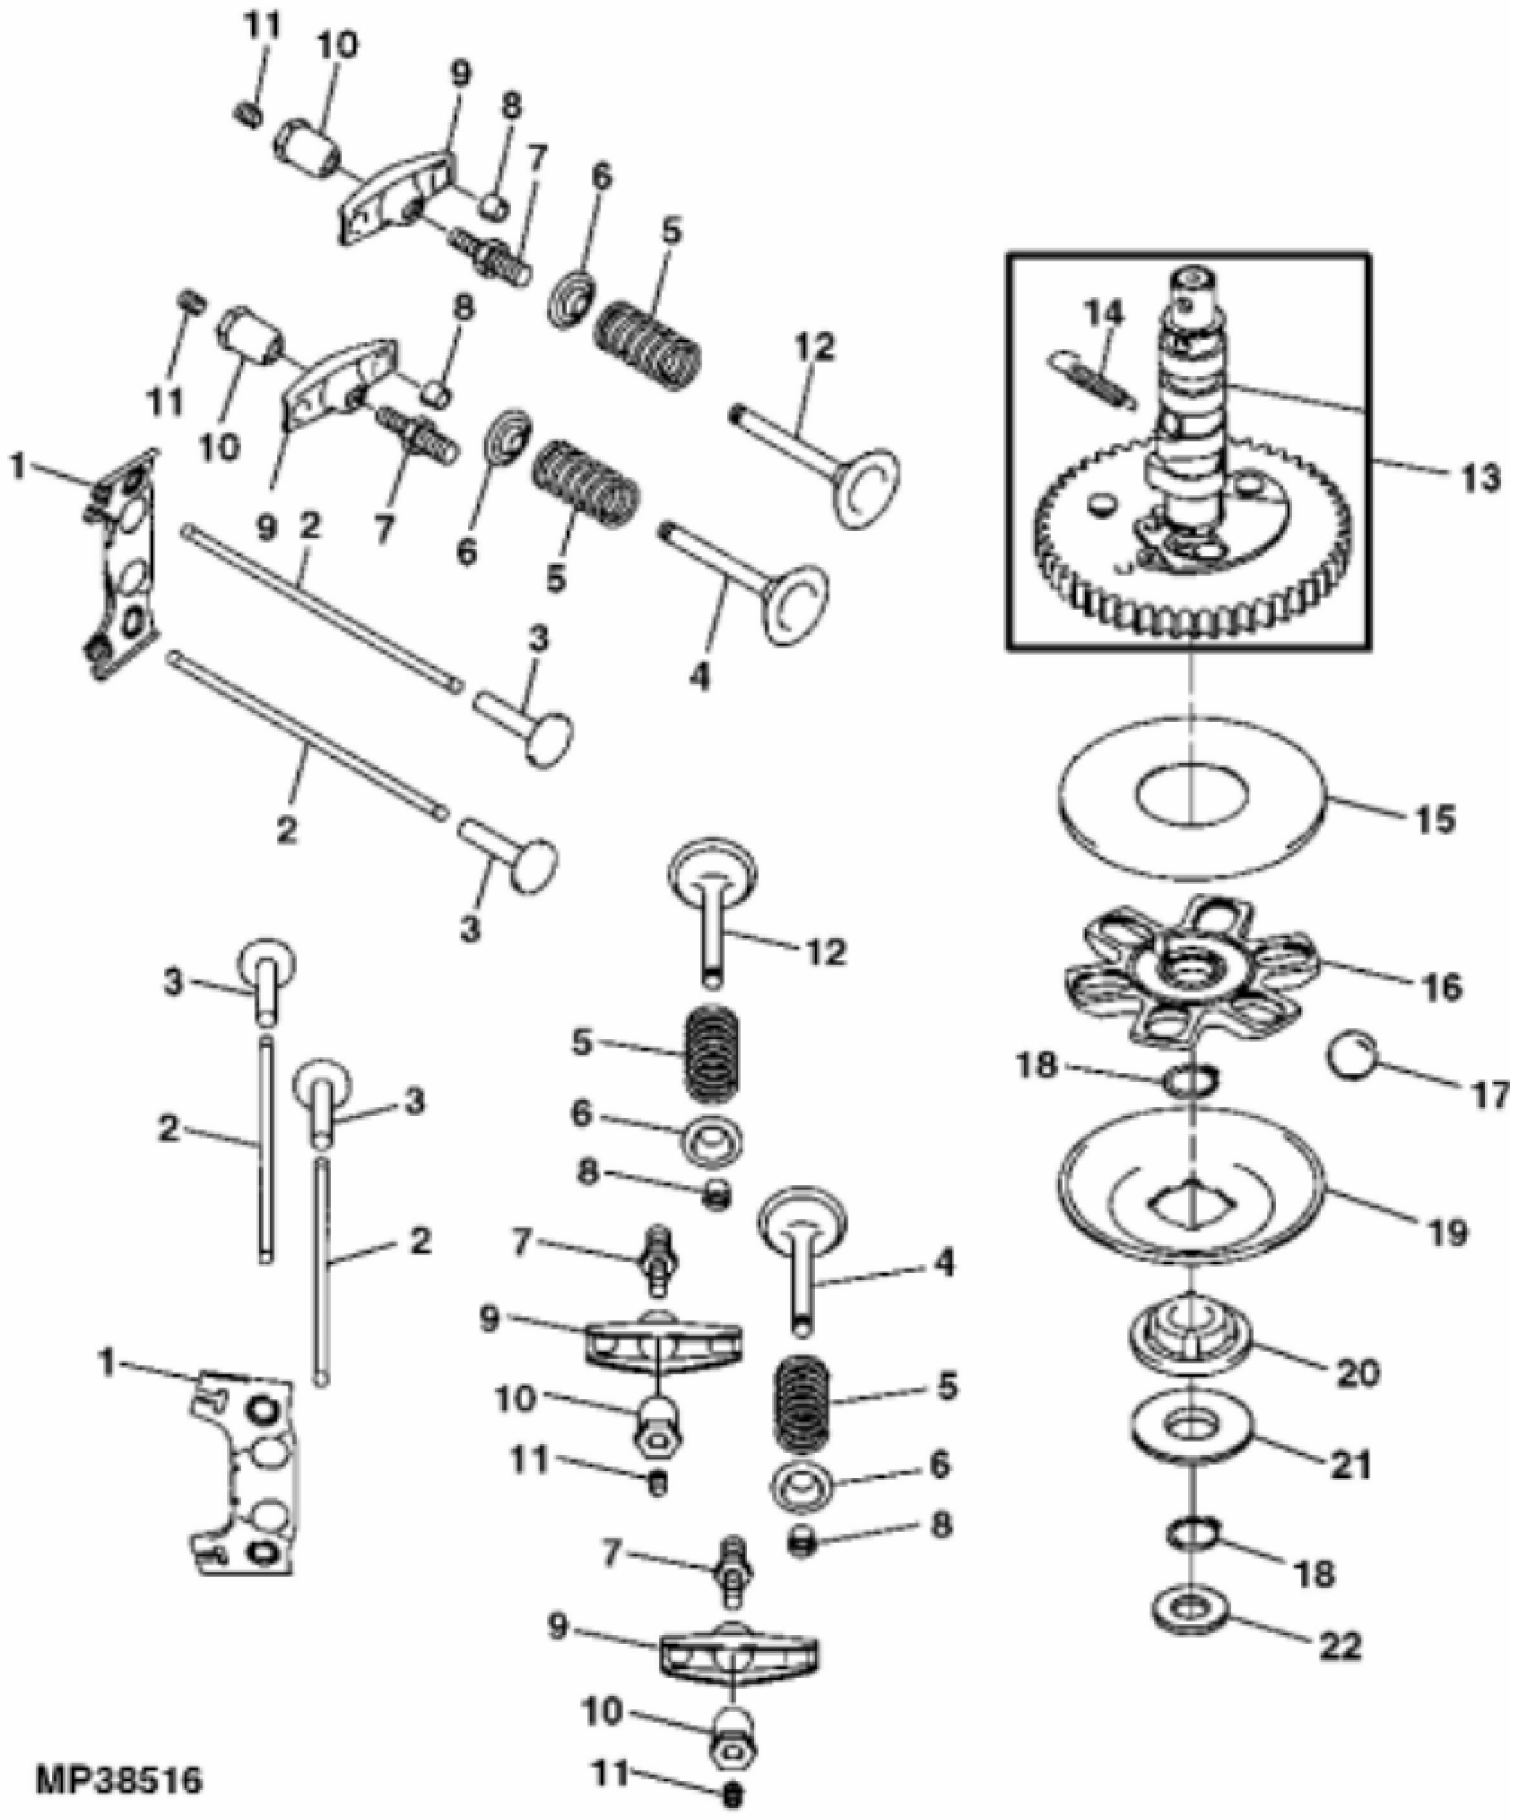

MP36970

KEY	PART NO.	PART NAME	QTY	REMARKS
1	MIA10962	CRANKCASE	1	
2	M127431	ADAPTER FITTING	1	
3	M140222	GASKET	1	BREATHER, (SUB MIA11393)
3	MIU11731	GASKET	1	USE WITH MIA11393
4	M140224	COVER	1	BREATHER, (SUB MIA11393)
4	MIU11732	COVER	1	USE WITH MIA11393
5	MIU11325	BOLT	4	(SUB MIA11393)
5	19M7775	SCREW	4	M6 X 16, USE WITH MIA11393
6	M150948	SEAL	1	
7	MIU11322	BOLT	2	
8	M138389	SEAL	4	
9	19M8477	CAP SCREW	4	M6 X 40
10	M140218	CASE	2	ROCKER
11	M140221	GASKET	2	ROCKER CASE
12	19M8319	SCREW	18	M8 X 50, (SUB FOR MIU11326)
13	MIA10402	CYLINDER HEAD	1	NO.1
14	M138388	PIN	6	
15	M147908	ENGINE CYLINDER HEAD GASKET	2	
16	M138395	STUD	4	NLA; ORDER MIU11736
16	MIU11736	BOLT	4	NLA; ORDER MIU12726
16	MIU12726	STUD	4	
17	M140220	GASKET	1	CRANKCASE COVER
18	AM135296	CYLINDER HEAD	1	NO.2
19	M147270	PLUG	4	NLA; ORDER MIU14001
19	MIU14001	PLUG	4	
20	M140231	SNAP RING	2	
21	M149282	SEAL	1	
22	M138392	SEAL	1	NLA; ORDER M151774
22	M151774	SEAL	1	
23	MIU11292	COVER	1	CRANKCASE
24	M140223	PLATE	1	
25	M140229	VALVE	1	
26	GC00331	SCREW	4	9.525 X 29.580 mm, NLA; ORDER GX24210; Engine Mounting

KEY	PART NO.	PART NAME	QTY	REMARKS	
26	GX24210	SCREW	4		
27	21M7244	SCREW	1	M4 X 8	
28	M141350	FILTER ELEMENT	1	NLA; ORDER MIA11393	
28	MIA11393	COVER KIT	1		
..	MIA11076	GASOLINE ENGINE	1	(MARKED FH661V-CS04), (SUB MIA11833)	
..	MIA11833	GASOLINE ENGINE	1	(MARKED FH661V-DS04)	
..	MIA10964	SHORT BLOCK ASSEMBLY	1	(MARKED FH661V-CS04, FH661V-DS04)	

MP19275

CRANKSHFT (085001 - )

KEY	PART NO.	PART NAME	QTY	REMARKS	
1	AM128738	PISTON RING KIT	2	STD	
1	AM132069	PISTON RING KIT	AR	.50 MM (.020") OS	
2	M138398	SNAP RING	4	(SUB FOR M140233)	
3	M138397	PISTON PIN	2		
4	M143319	PISTON	2	STD	
4	M146875	PISTON	AR	.50 MM (.020") OS	
5	MIA10804	CONNECTING ROD	2		
6	M146763	BOLT	2		
7	AM133931	CRANKSHAFT	1		