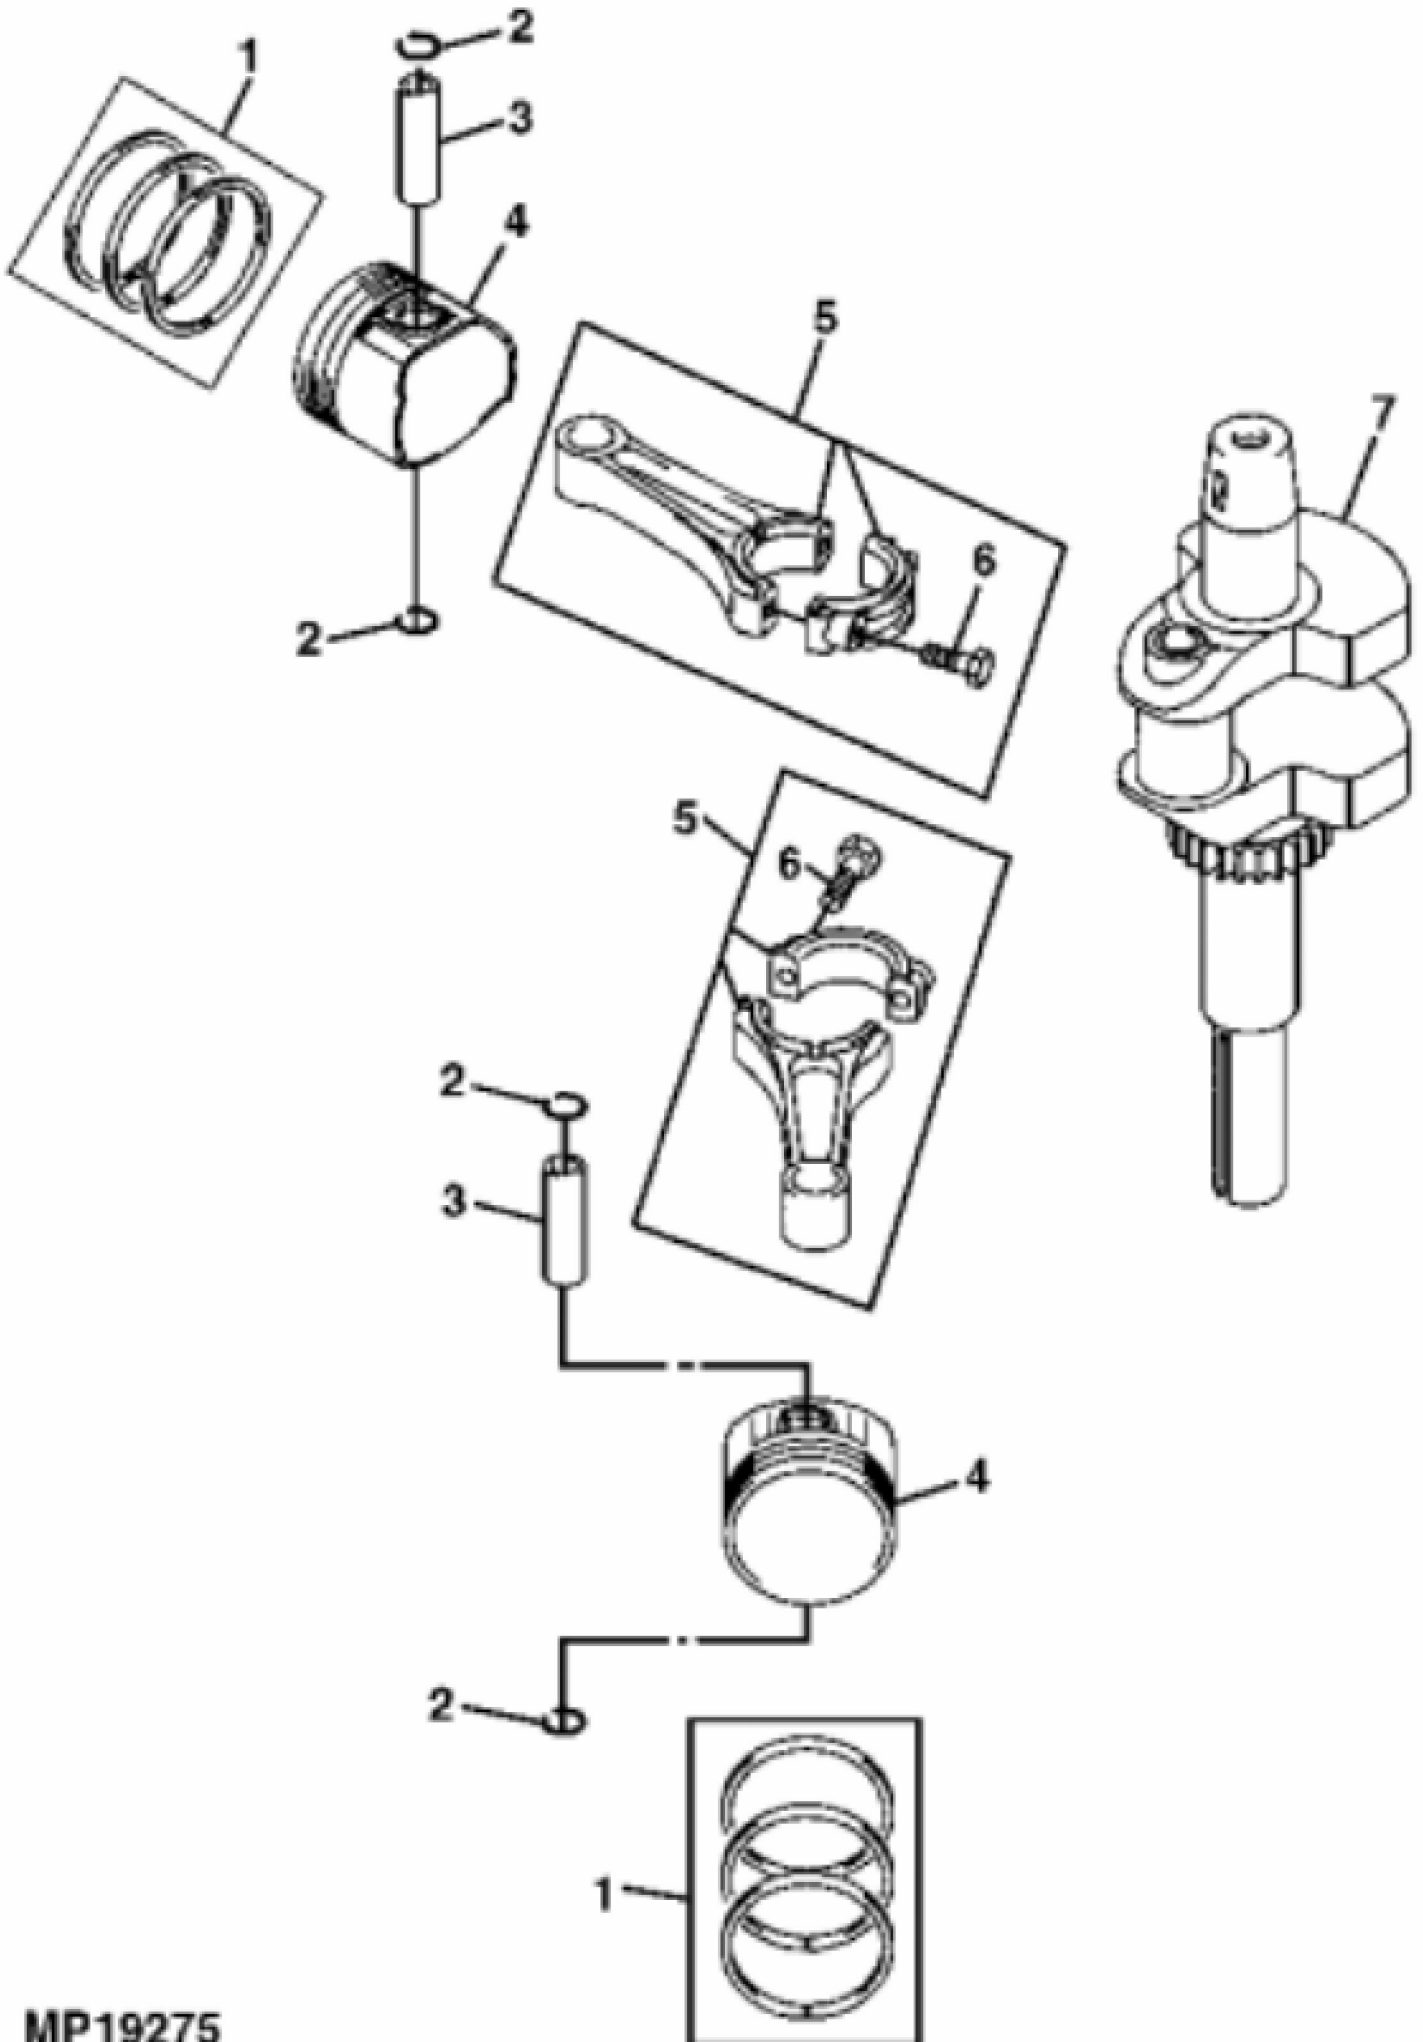

MP36970

KEY	PART NO.	PART NAME	QTY	REMARKS
1	MIA10962	CRANKCASE	1	
2	M127431	ADAPTER FITTING	1	
3	M140222	GASKET	1	BREATHER, (SUB MIA11393)
3	MIU11731	GASKET	1	USE WITH MIA11393
4	M140224	COVER	1	BREATHER, (SUB MIA11393)
4	MIU11732	COVER	1	USE WITH MIA11393
5	MIU11325	BOLT	4	(SUB MIA11393)
5	19M7775	SCREW	4	M6 X 16, USE WITH MIA11393
6	M150948	SEAL	1	
7	MIU11322	BOLT	2	
8	M138389	SEAL	4	
9	19M8477	CAP SCREW	4	M6 X 40
10	M140218	CASE	2	ROCKER
11	M140221	GASKET	2	ROCKER CASE
12	19M8319	SCREW	18	M8 X 50, (SUB FOR MIU11326)
13	MIA10402	CYLINDER HEAD	1	NO.1
14	M138388	PIN	6	
15	M147908	ENGINE CYLINDER HEAD GASKET	2	
16	M138395	STUD	4	NLA; ORDER MIU11736
16	MIU11736	BOLT	4	NLA; ORDER MIU12726
16	MIU12726	STUD	4	
17	M140220	GASKET	1	CRANKCASE COVER
18	AM135296	CYLINDER HEAD	1	NO.2
19	M147270	PLUG	4	NLA; ORDER MIU14001
19	MIU14001	PLUG	4	
20	M140231	SNAP RING	2	
21	M149282	SEAL	1	
22	M138392	SEAL	1	NLA; ORDER M151774
22	M151774	SEAL	1	
23	MIU11292	COVER	1	CRANKCASE
24	M140223	PLATE	1	
25	M140229	VALVE	1	
26	GC00331	SCREW	4	9.525 X 29.580 mm, NLA; ORDER GX24210; Engine Mounting

KEY	PART NO.	PART NAME	QTY	REMARKS	
26	GX24210	SCREW	4		
27	21M7244	SCREW	1	M4 X 8	
28	M141350	FILTER ELEMENT	1	NLA; ORDER MIA11393	
28	MIA11393	COVER KIT	1		
..	MIA11076	GASOLINE ENGINE	1	(MARKED FH661V-CS04), (SUB MIA11833)	
..	MIA11833	GASOLINE ENGINE	1	(MARKED FH661V-DS04)	
..	MIA10964	SHORT BLOCK ASSEMBLY	1	(MARKED FH661V-CS04, FH661V-DS04)	

MP19275

CRANKSHFT (085001 - )

KEY	PART NO.	PART NAME	QTY	REMARKS	
1	AM128738	PISTON RING KIT	2	STD	
1	AM132069	PISTON RING KIT	AR	.50 MM (.020") OS	
2	M138398	SNAP RING	4	(SUB FOR M140233)	
3	M138397	PISTON PIN	2		
4	M143319	PISTON	2	STD	
4	M146875	PISTON	AR	.50 MM (.020") OS	
5	MIA10804	CONNECTING ROD	2		
6	M146763	BOLT	2		
7	AM133931	CRANKSHAFT	1		