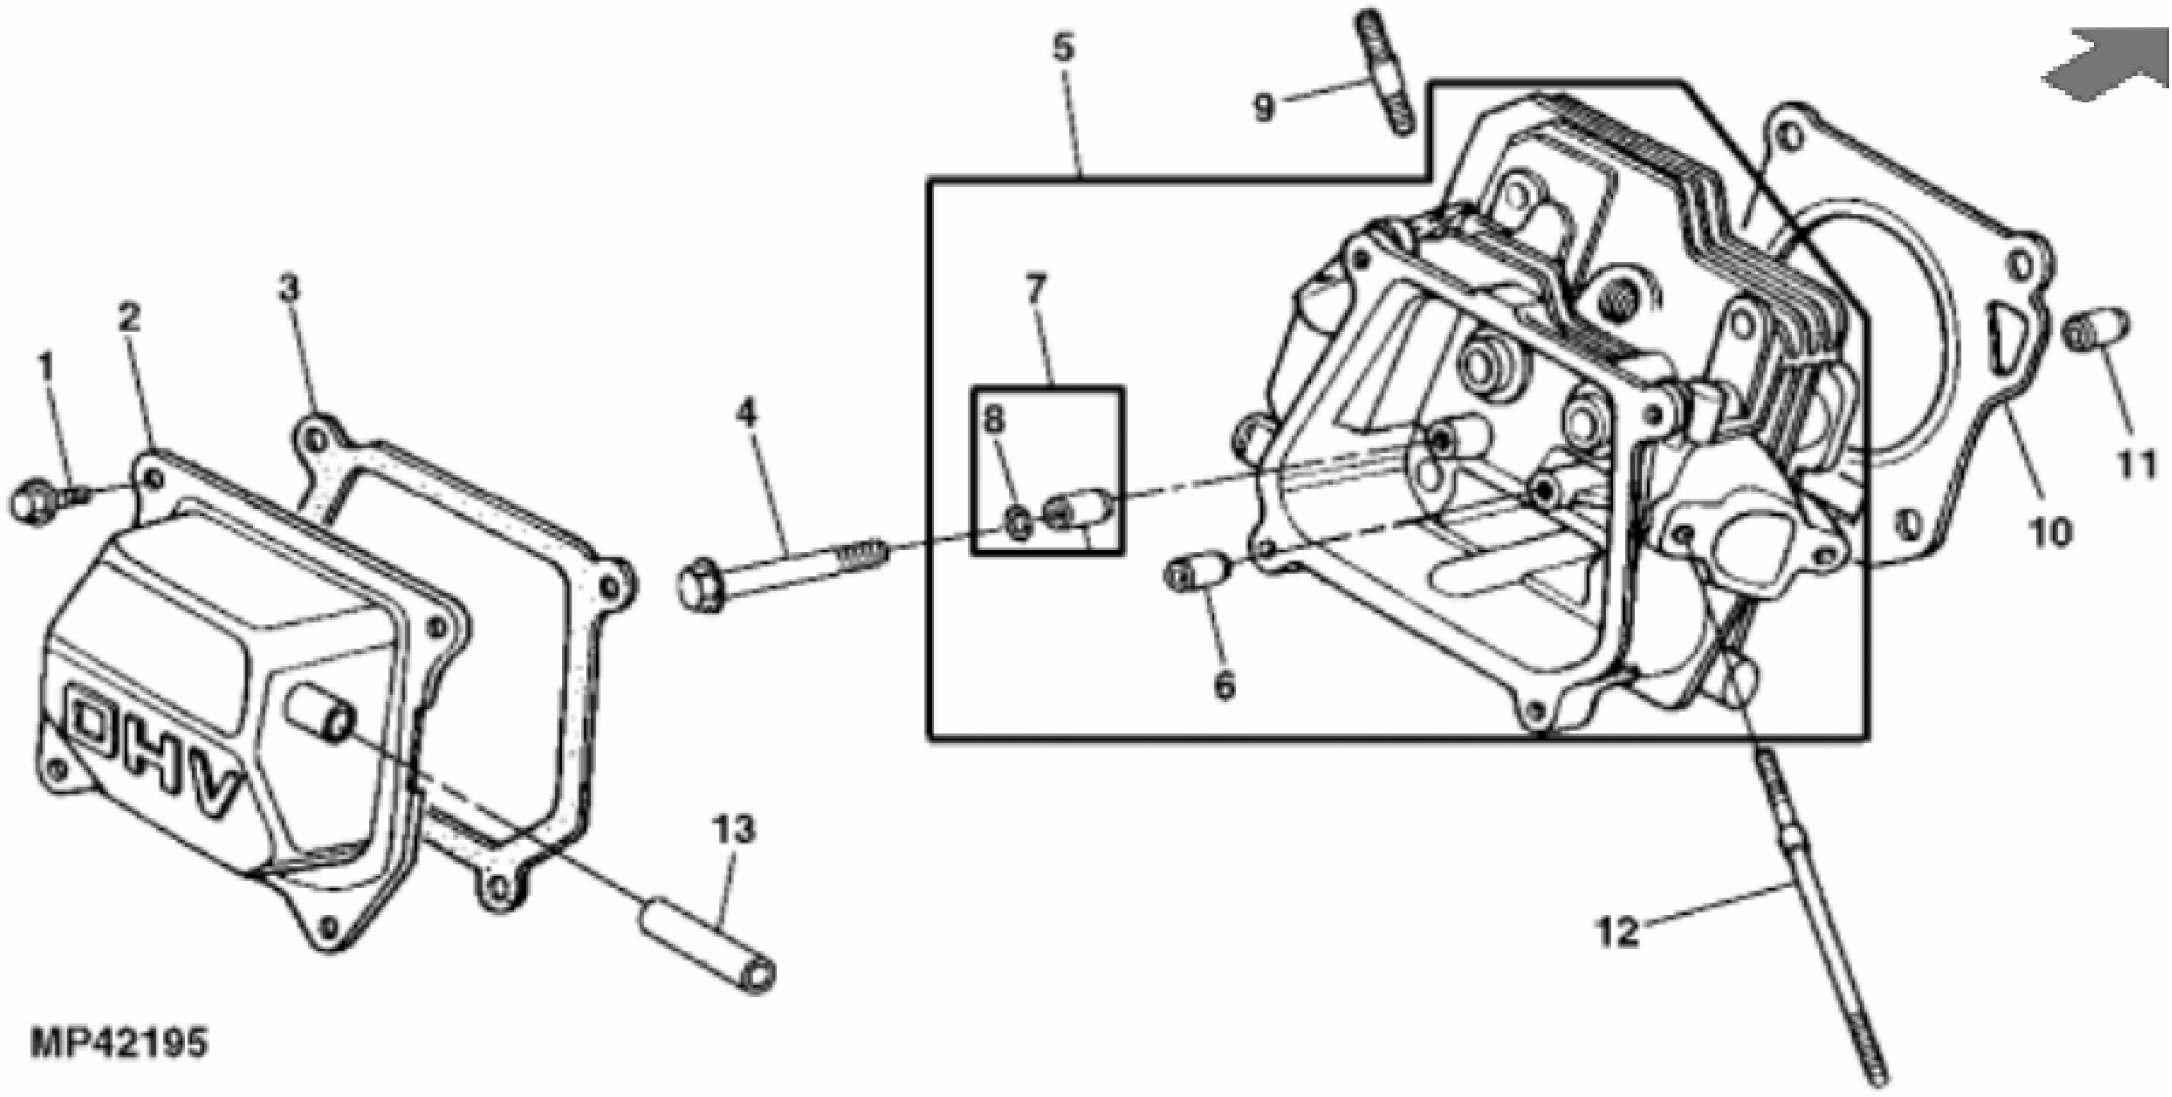

MP42173

KEY	PART NO.	PART NAME	QTY	Serial No.	REMARKS
1	MIA11848	GASOLINE ENGINE	1	____-020000	NLA; ORDER MIA12082; Engine MARKED GX120UT1-SJD2-NH105; SUB FOR MIA11583
1	MIA12082	GASOLINE ENGINE	1	020001-040000	
1	MIA12210	GASOLINE ENGINE	1	040001-____	Engine MARKED GX120UT2-SJD2-NH1
1	MIA12654	GASOLINE ENGINE	1	050001-____	MARKED GX120UT2-SJD1-NH1
2	19M7864	SCREW	2		M8 X 12
3	12M7032	LOCK WASHER	2		8.400 mm
4	AMT2839	BASE	1		
5	MT3153	ISOLATOR	2		
6	03M7187	BOLT	4		M8 X 35
7	E63525	NUT	4		
8	19M7867	SCREW	1		M8 X 25
9	24M7298	WASHER	1		8.400 X 25 X 2 mm, SUB FOR 24M7207
10	TCU24802	PULLEY	1		
11	49M6496	SHAFT KEY	1		5 X 22 mm
12	19M7866	SCREW	2		M8 X 20

MP42180

KEY	PART NO.	PART NAME	QTY	REMARKS	
1	M128214	SLEEVE	1		
2	M128217	THRUST WASHER	1		
3	M128219	CLIP	1		
4	M134750	WASHER	2		
5	M128211	WEIGHT	2		
6	M128212	HOLDER	1		
7	M128213	PIN FASTENER	2		
8	AM123793	GOVERNOR	1		
9	MIA11595	CYLINDER	1		
10	M128220	BALL BEARING	1		
11	M128225	SPRING LOCKING PIN	1		
12	M128215	SHAFT	1		
13	M128216	BOLT	2	Drain Plug	
14	M128218	WASHER	2	Drain Plug	
15	MIU11460	SEAL	1		

MP63762

KEY	PART NO.	PART NAME	QTY	REMARKS	
1	37M7104	SCREW	7	M6 X 30	
2	MIA11597	FILLER CAP	1	Oil	
3	MIU12380	GASKET	1	Oil Filter Cap	
4	MIA11043	COVER	1	Crankcase	
5	M128220	BALL BEARING	1		
6	MIU11461	SEAL	1	Oil	
7	MIA11596	DIPSTICK	1		
8	MIU12380	GASKET	1	Oil Filter Cap	
9	M128235	DOWEL PIN	2		
10	M128227	PACKING	1	Case Cover	