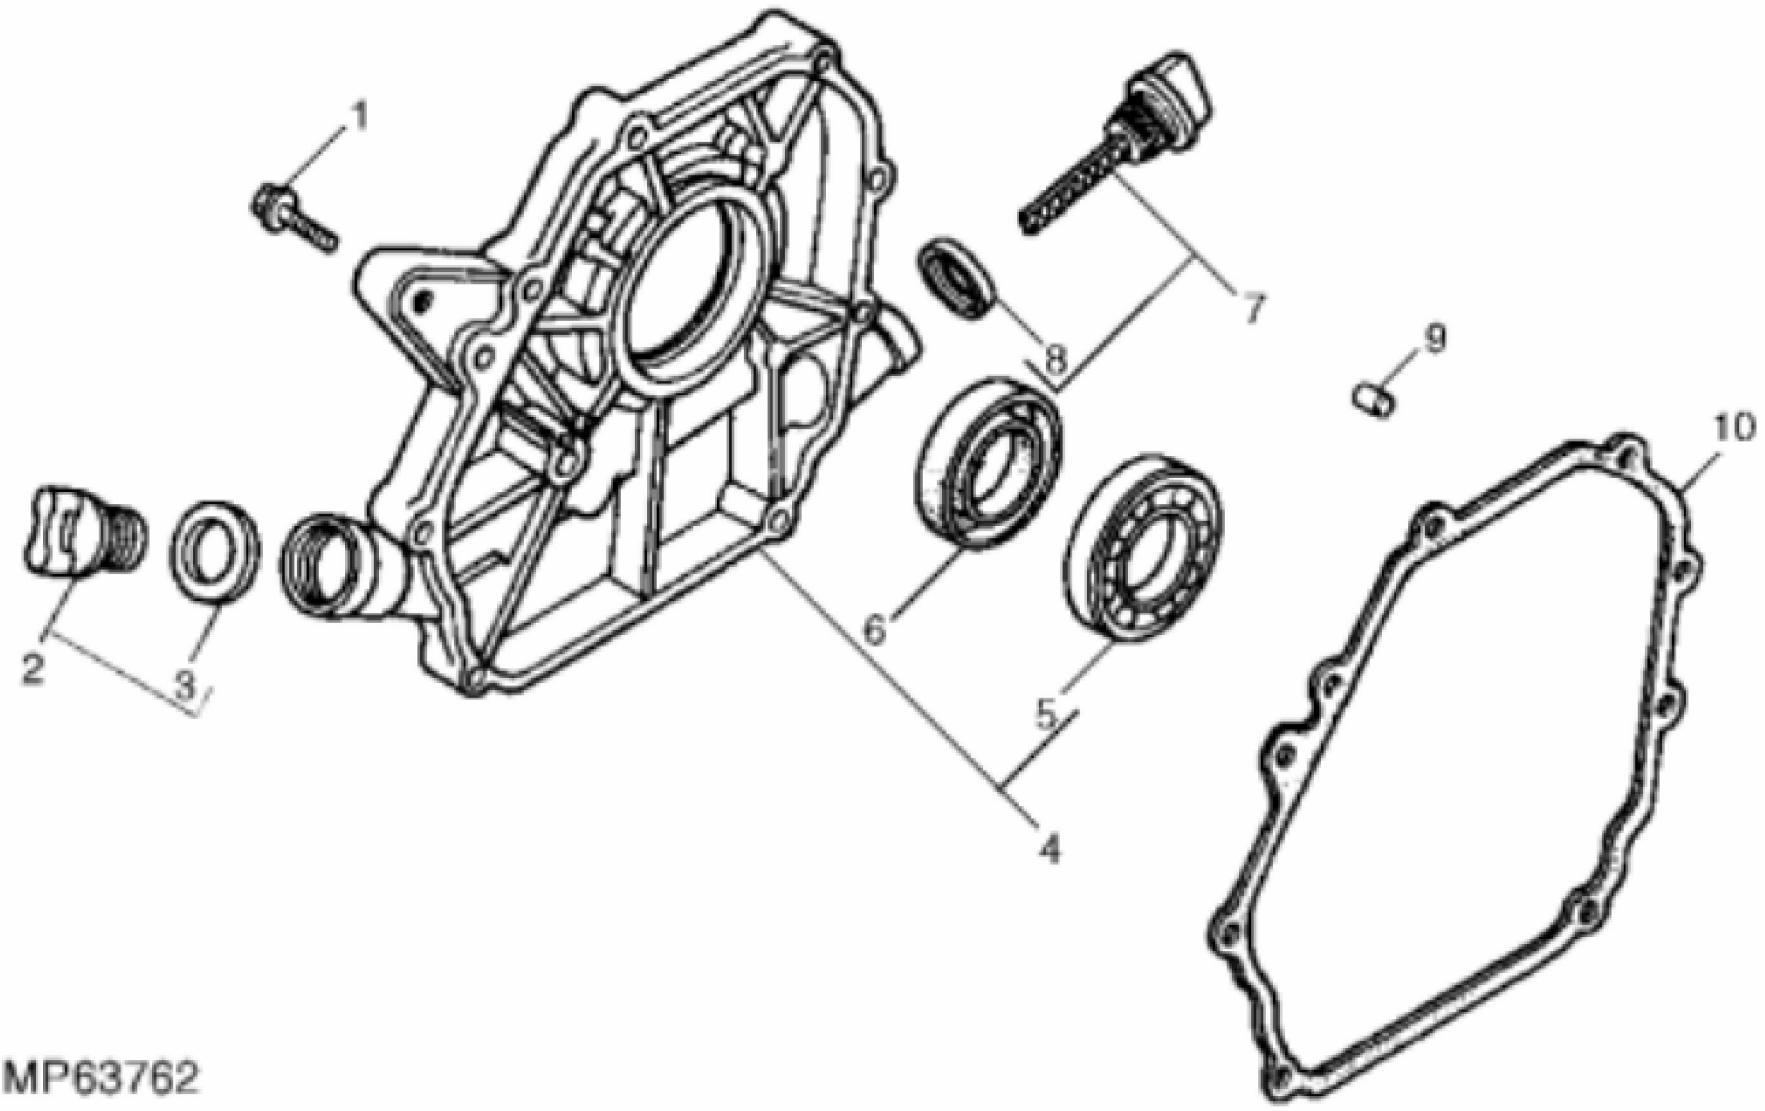

MP42173

KEY	PART NO.	PART NAME	QTY	Serial No.	REMARKS
1	MIA11848	GASOLINE ENGINE	1	____-020000	NLA; ORDER MIA12082; Engine MARKED GX120UT1-SJD2-NH105; SUB FOR MIA11583
1	MIA12082	GASOLINE ENGINE	1	020001-040000	
1	MIA12210	GASOLINE ENGINE	1	040001-____	Engine MARKED GX120UT2-SJD2-NH1
1	MIA12654	GASOLINE ENGINE	1	050001-____	MARKED GX120UT2-SJD1-NH1
2	19M7864	SCREW	2		M8 X 12
3	12M7032	LOCK WASHER	2		8.400 mm
4	AMT2839	BASE	1		
5	MT3153	ISOLATOR	2		
6	03M7187	BOLT	4		M8 X 35
7	E63525	NUT	4		
8	19M7867	SCREW	1		M8 X 25
9	24M7298	WASHER	1		8.400 X 25 X 2 mm, SUB FOR 24M7207
10	TCU24802	PULLEY	1		
11	49M6496	SHAFT KEY	1		5 X 22 mm
12	19M7866	SCREW	2		M8 X 20

MP42180

KEY	PART NO.	PART NAME	QTY	REMARKS	
1	M128214	SLEEVE	1		
2	M128217	THRUST WASHER	1		
3	M128219	CLIP	1		
4	M134750	WASHER	2		
5	M128211	WEIGHT	2		
6	M128212	HOLDER	1		
7	M128213	PIN FASTENER	2		
8	AM123793	GOVERNOR	1		
9	MIA11595	CYLINDER	1		
10	M128220	BALL BEARING	1		
11	M128225	SPRING LOCKING PIN	1		
12	M128215	SHAFT	1		
13	M128216	BOLT	2	Drain Plug	
14	M128218	WASHER	2	Drain Plug	
15	MIU11460	SEAL	1		

MP63762

KEY	PART NO.	PART NAME	QTY	REMARKS	
1	37M7104	SCREW	7	M6 X 30	
2	MIA11597	FILLER CAP	1	Oil	
3	MIU12380	GASKET	1	Oil Filter Cap	
4	MIA11043	COVER	1	Crankcase	
5	M128220	BALL BEARING	1		
6	MIU11461	SEAL	1	Oil	
7	MIA11596	DIPSTICK	1		
8	MIU12380	GASKET	1	Oil Filter Cap	
9	M128235	DOWEL PIN	2		
10	M128227	PACKING	1	Case Cover	