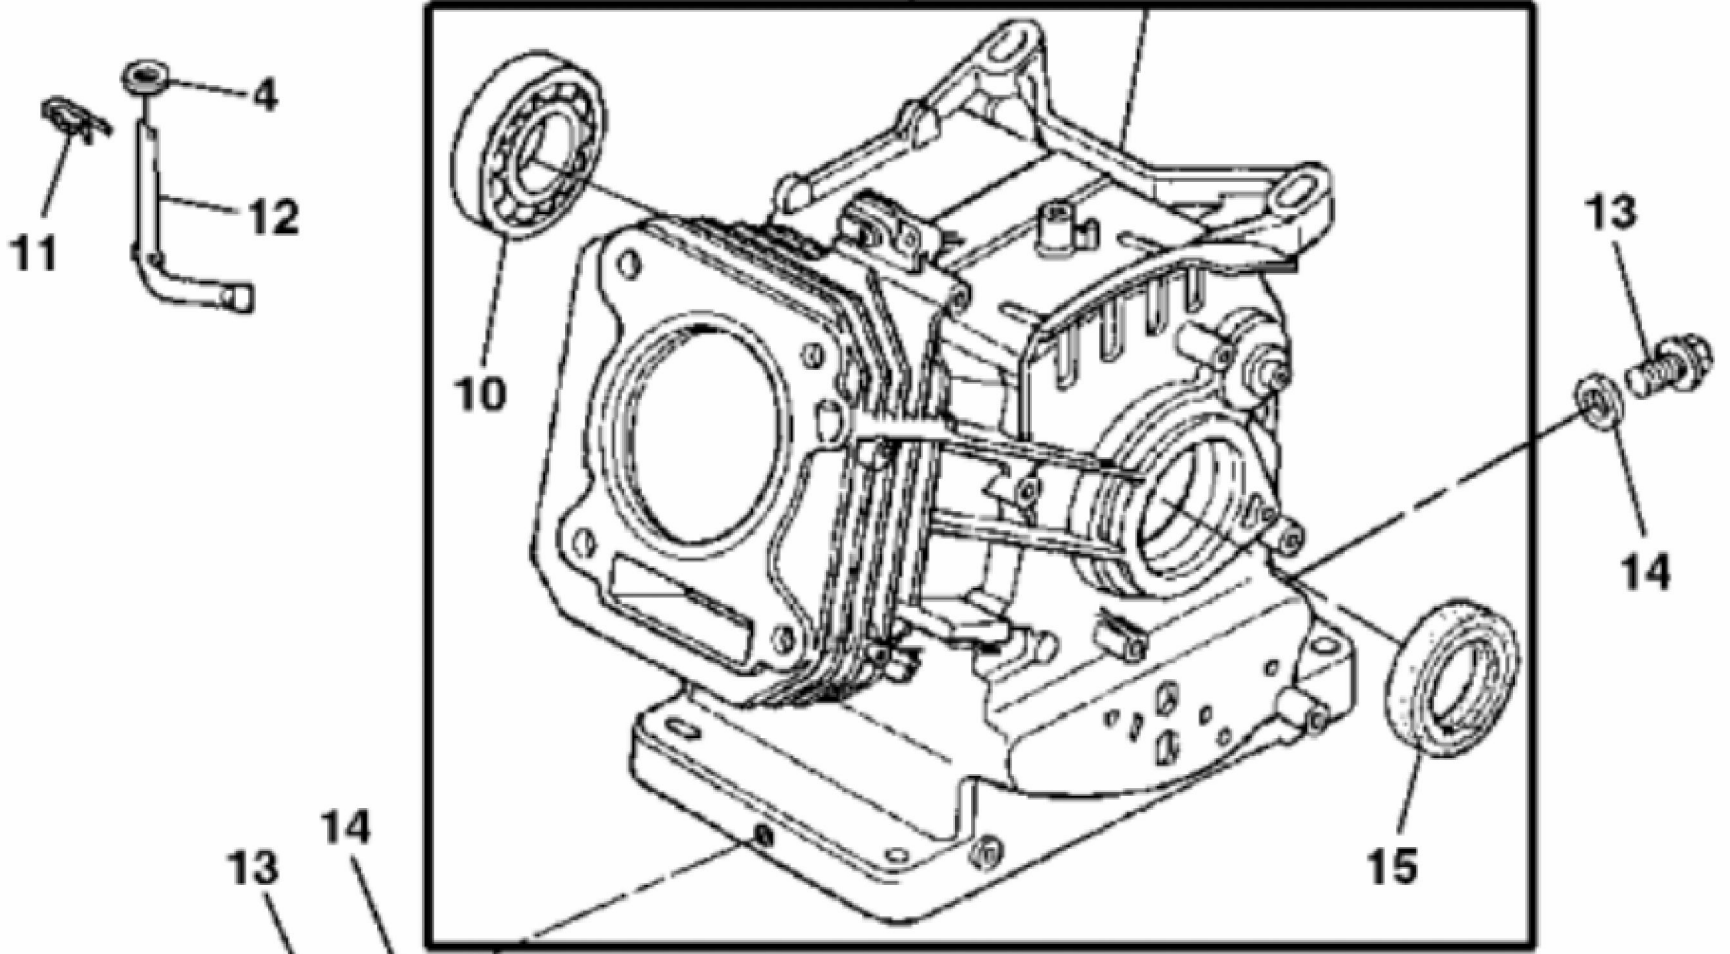

MP42173

KEY	PART NO.	PART NAME	QTY	Serial No.	REMARKS
1	MIA11848	GASOLINE ENGINE	1	____-020000	NLA; ORDER MIA12082; Engine MARKED GX120UT1-SJD2-NH105; SUB FOR MIA11583
1	MIA12082	GASOLINE ENGINE	1	020001-040000	
1	MIA12210	GASOLINE ENGINE	1	040001-____	Engine MARKED GX120UT2-SJD2-NH1
1	MIA12654	GASOLINE ENGINE	1	050001-____	MARKED GX120UT2-SJD1-NH1
2	19M7864	SCREW	2		M8 X 12
3	12M7032	LOCK WASHER	2		8.400 mm
4	AMT2839	BASE	1		
5	MT3153	ISOLATOR	2		
6	03M7187	BOLT	4		M8 X 35
7	E63525	NUT	4		
8	19M7867	SCREW	1		M8 X 25
9	24M7298	WASHER	1		8.400 X 25 X 2 mm, SUB FOR 24M7207
10	TCU24802	PULLEY	1		
11	49M6496	SHAFT KEY	1		5 X 22 mm
12	19M7866	SCREW	2		M8 X 20

MP42180

KEY	PART NO.	PART NAME	QTY	REMARKS	
1	M128214	SLEEVE	1		
2	M128217	THRUST WASHER	1		
3	M128219	CLIP	1		
4	M134750	WASHER	2		
5	M128211	WEIGHT	2		
6	M128212	HOLDER	1		
7	M128213	PIN FASTENER	2		
8	AM123793	GOVERNOR	1		
9	MIA11595	CYLINDER	1		
10	M128220	BALL BEARING	1		
11	M128225	SPRING LOCKING PIN	1		
12	M128215	SHAFT	1		
13	M128216	BOLT	2	Drain Plug	
14	M128218	WASHER	2	Drain Plug	
15	MIU11460	SEAL	1		

MP63762

KEY	PART NO.	PART NAME	QTY	REMARKS	
1	37M7104	SCREW	7	M6 X 30	
2	MIA11597	FILLER CAP	1	Oil	
3	MIU12380	GASKET	1	Oil Filter Cap	
4	MIA11043	COVER	1	Crankcase	
5	M128220	BALL BEARING	1		
6	MIU11461	SEAL	1	Oil	
7	MIA11596	DIPSTICK	1		
8	MIU12380	GASKET	1	Oil Filter Cap	
9	M128235	DOWEL PIN	2		
10	M128227	PACKING	1	Case Cover	