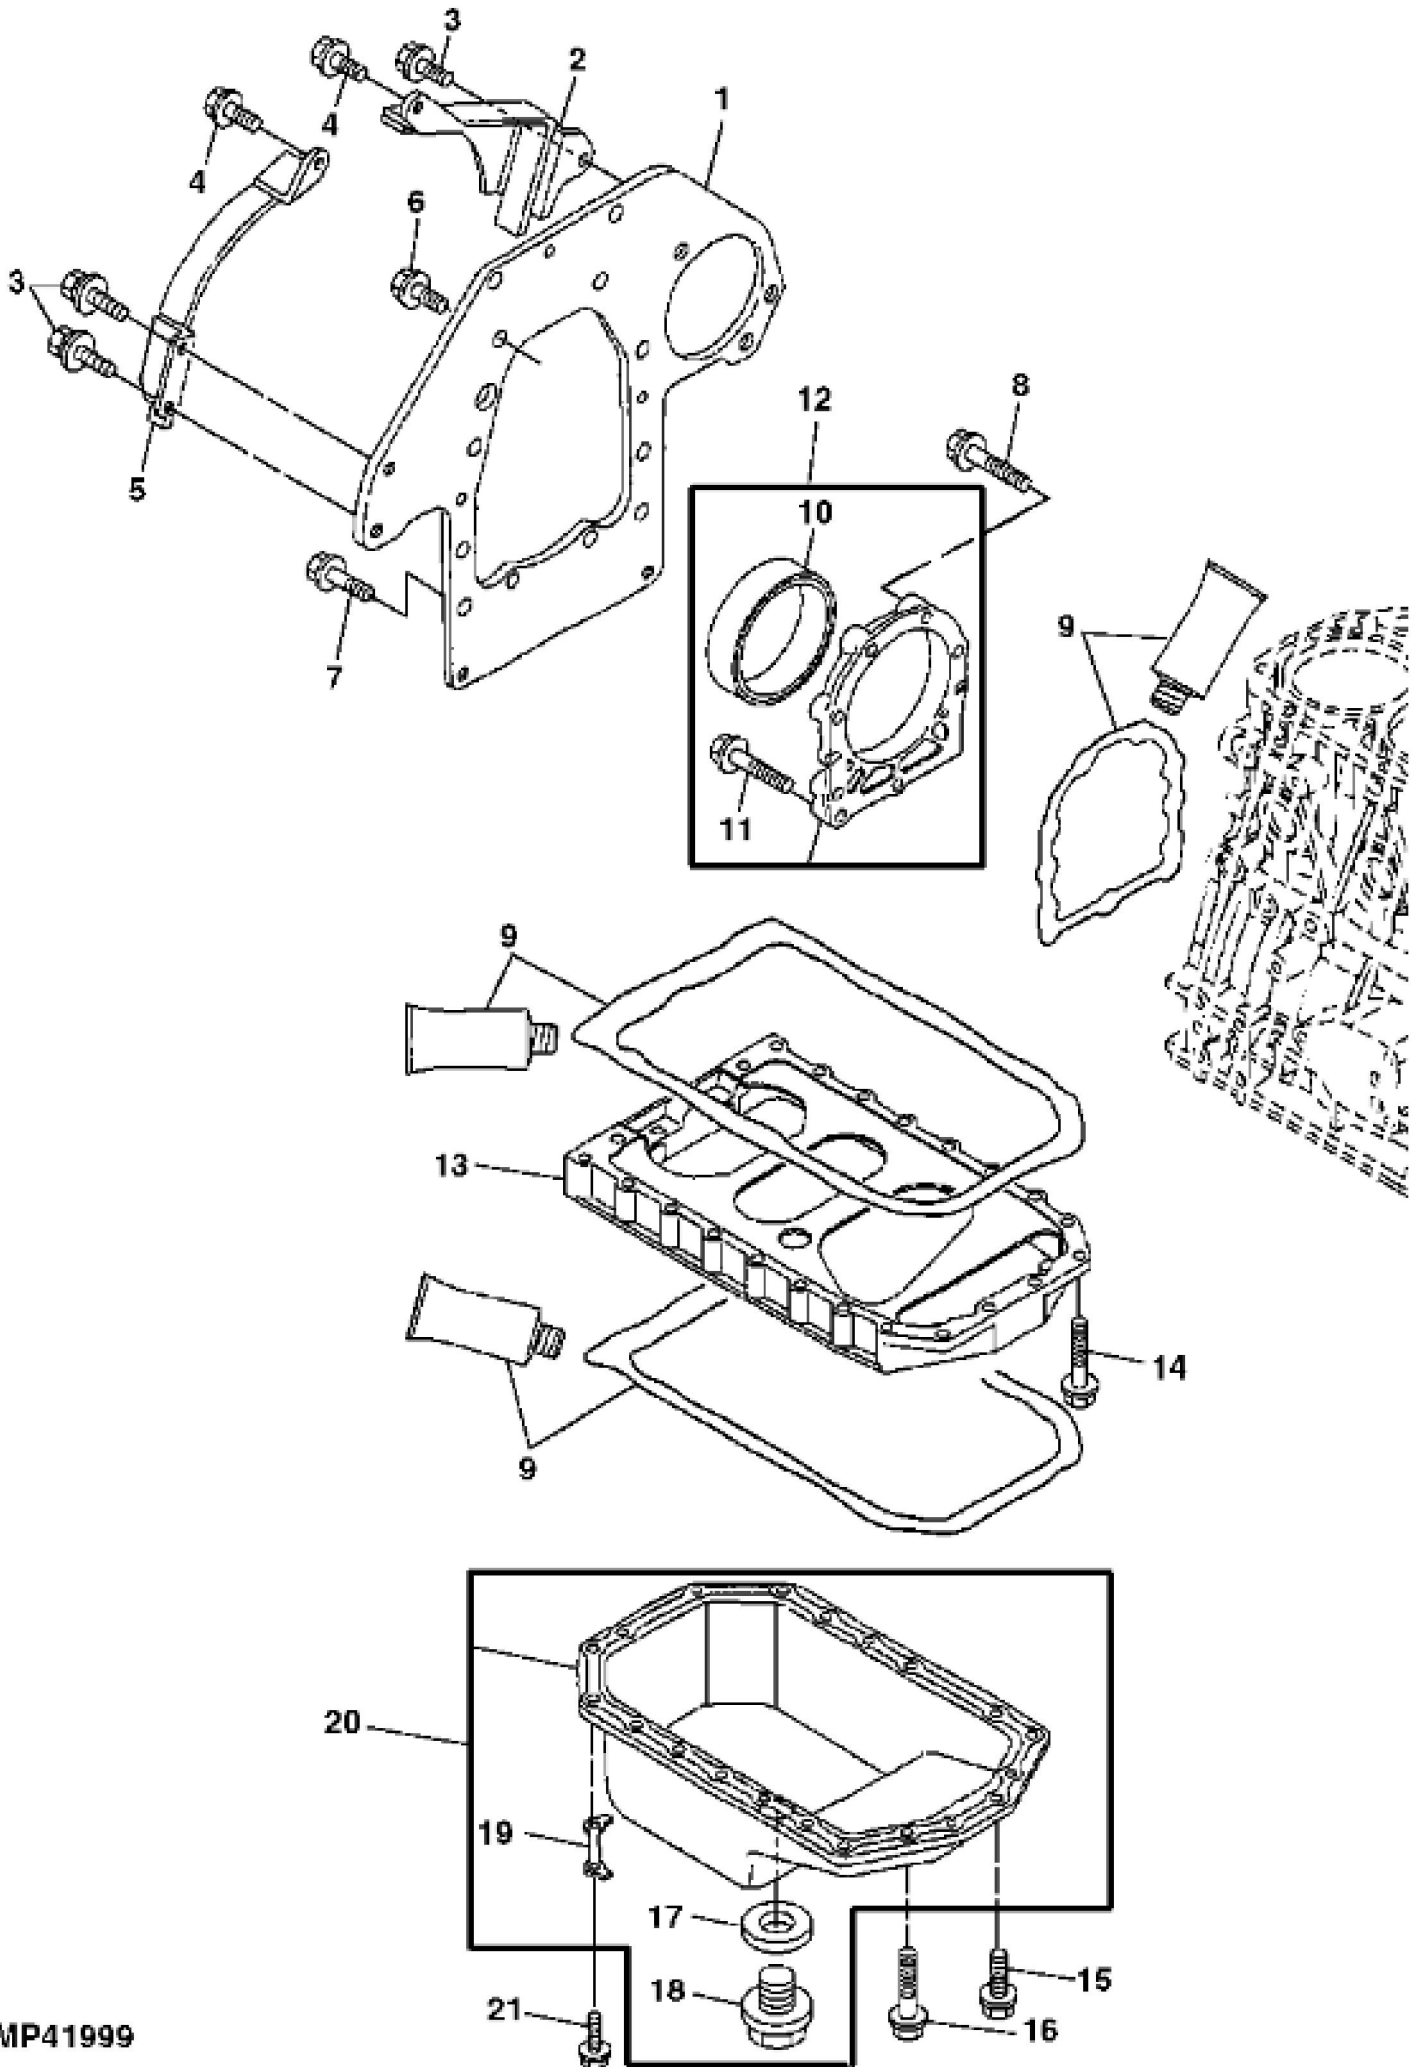

MP64439

John Deere > Turf And Utility > MOWER, FAIRWAY > 7500 - MOWER, FAIRWAY > 7500 E-Cut Hybrid Lightweight Fairway Mower > 20 ENGINE MIA12540 > ST476995 - CYLINDER BLOCK AND MAIN BEARINGS

KEY	PART NO.	PART NAME	QTY	REMARKS
1	M801186	BOLT	14	
2	M806440	ENGINE CYLINDER HEAD GASKET	1	
3	CH18079	SPRING PIN	2	
4	M809565	DRAIN PLUG	1	
5	30M7023	PLUG	6	
6	CH10335	PLUG	3	
7	M802255	PIN	4	
8	15H562	PIPE PLUG	1	1"
9	MIU800573	BUSHING	1	CAMSHAFT
10	MIU800797	SHAFT	1	
11	19M8317	SCREW	3	M8 X 40
12	M87801	PLUG	2	
13	M800974	PIPE	2	
14	CH10314	PLUG	1	
15	CH15575	PIN	3	
16	T110725	NOZZLE	3	
17	T110724	CHECK VALVE	3	
18	MIA880555	BEARING	2	
19	MIA880554	BEARING	4	STD
19	MIA880550	BEARING	4	US=0.25
20	M801189	BOLT	8	
21	MIA880914	CYLINDER BLOCK	1	

MP64440

KEY	PART NO.	PART NAME	QTY	REMARKS	
1	CH16940	O-RING	1		
2	14M7298	FLANGE NUT	3	M8	
3	MIU800440	STUD	3		
4	M810185	O-RING	2		
5	T110730	UNIVERSAL JOINT	1		
6	MIU800906	FLANGE	1		
7	19M7865	SCREW	7	M8 X 16	
8	M805710	CAP	1		
9	M805711	PACKING	1		
10	19M7979	SCREW	12	M8 X 55	
11	CH19136	BOLT	3		
12	M811078	SEAL	1		
13	MIA880879	GEAR CASE	1		
14	M803523	WASHER	5		
15	19M7868	SCREW	1	M8 X 30	
16	CH17653	PACKING	1		
17	MIU800476	COVER	1		
18	19M7774	SCREW	2	M6 X 12	
19	CH18096	COVER	1		

KEY	PART NO.	PART NAME	QTY	REMARKS
1	M800991	PLATE	1	
2	M805003	HOUSING	1	FLYWHEEL
3	CH20044	BOLT	3	
4	19M7268	CAP SCREW	2	M12 X 25
5	M805004	HOUSING	1	
6	M800011	BOLT	6	
7	19M7402	CAP SCREW	4	M10 X 25
8	19M7868	SCREW	6	M8 X 30
9	M64850	SEALANT	AR	
10	M805278	SEAL	1	
11	19M7897	SCREW	3	M8 X 35
12	AM875375	CASE	1	OIL SEAL
13	M801735	RESERVOIR	1	INTERMEDIATE
14	19M7865	SCREW	4	M8 X 16
15	19M7867	SCREW	2	M8 X 25
16	19M7800	SCREW	4	M8 X 50
17	CH13526	PACKING	1	
18	M800994	DRAIN PLUG	1	
19	M801206	PLATE	2	
20	AM878538	OIL PAN	1	
21	CH19101	BOLT	16	