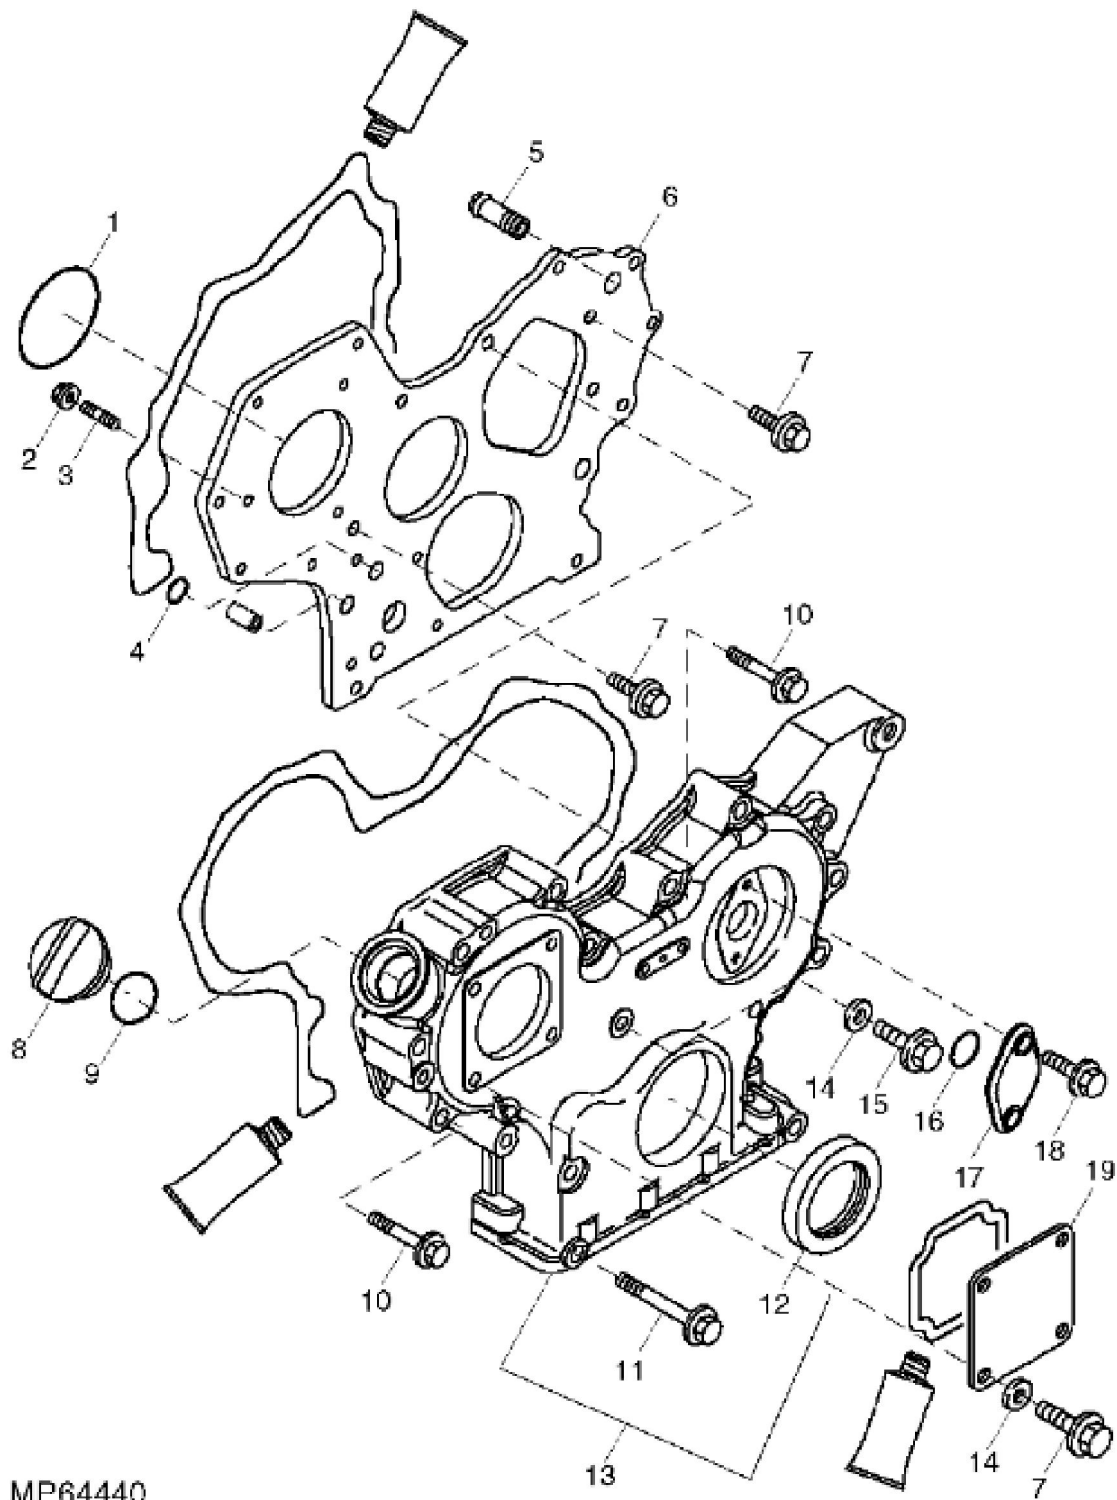

MP64439

John Deere > Turf And Utility > MOWER, FAIRWAY > 7500 - MOWER, FAIRWAY > 7500 E-Cut Hybrid Lightweight Fairway Mower > 20 ENGINE MIA12540 > ST476995 - CYLINDER BLOCK AND MAIN BEARINGS

KEY	PART NO.	PART NAME	QTY	REMARKS
1	M801186	BOLT	14	
2	M806440	ENGINE CYLINDER HEAD GASKET	1	
3	CH18079	SPRING PIN	2	
4	M809565	DRAIN PLUG	1	
5	30M7023	PLUG	6	
6	CH10335	PLUG	3	
7	M802255	PIN	4	
8	15H562	PIPE PLUG	1	1"
9	MIU800573	BUSHING	1	CAMSHAFT
10	MIU800797	SHAFT	1	
11	19M8317	SCREW	3	M8 X 40
12	M87801	PLUG	2	
13	M800974	PIPE	2	
14	CH10314	PLUG	1	
15	CH15575	PIN	3	
16	T110725	NOZZLE	3	
17	T110724	CHECK VALVE	3	
18	MIA880555	BEARING	2	
19	MIA880554	BEARING	4	STD
19	MIA880550	BEARING	4	US=0.25
20	M801189	BOLT	8	
21	MIA880914	CYLINDER BLOCK	1	

MP64440

KEY	PART NO.	PART NAME	QTY	REMARKS	
1	CH16940	O-RING	1		
2	14M7298	FLANGE NUT	3	M8	
3	MIU800440	STUD	3		
4	M810185	O-RING	2		
5	T110730	UNIVERSAL JOINT	1		
6	MIU800906	FLANGE	1		
7	19M7865	SCREW	7	M8 X 16	
8	M805710	CAP	1		
9	M805711	PACKING	1		
10	19M7979	SCREW	12	M8 X 55	
11	CH19136	BOLT	3		
12	M811078	SEAL	1		
13	MIA880879	GEAR CASE	1		
14	M803523	WASHER	5		
15	19M7868	SCREW	1	M8 X 30	
16	CH17653	PACKING	1		
17	MIU800476	COVER	1		
18	19M7774	SCREW	2	M6 X 12	
19	CH18096	COVER	1		

KEY	PART NO.	PART NAME	QTY	REMARKS
1	M800991	PLATE	1	
2	M805003	HOUSING	1	FLYWHEEL
3	CH20044	BOLT	3	
4	19M7268	CAP SCREW	2	M12 X 25
5	M805004	HOUSING	1	
6	M800011	BOLT	6	
7	19M7402	CAP SCREW	4	M10 X 25
8	19M7868	SCREW	6	M8 X 30
9	M64850	SEALANT	AR	
10	M805278	SEAL	1	
11	19M7897	SCREW	3	M8 X 35
12	AM875375	CASE	1	OIL SEAL
13	M801735	RESERVOIR	1	INTERMEDIATE
14	19M7865	SCREW	4	M8 X 16
15	19M7867	SCREW	2	M8 X 25
16	19M7800	SCREW	4	M8 X 50
17	CH13526	PACKING	1	
18	M800994	DRAIN PLUG	1	
19	M801206	PLATE	2	
20	AM878538	OIL PAN	1	
21	CH19101	BOLT	16	