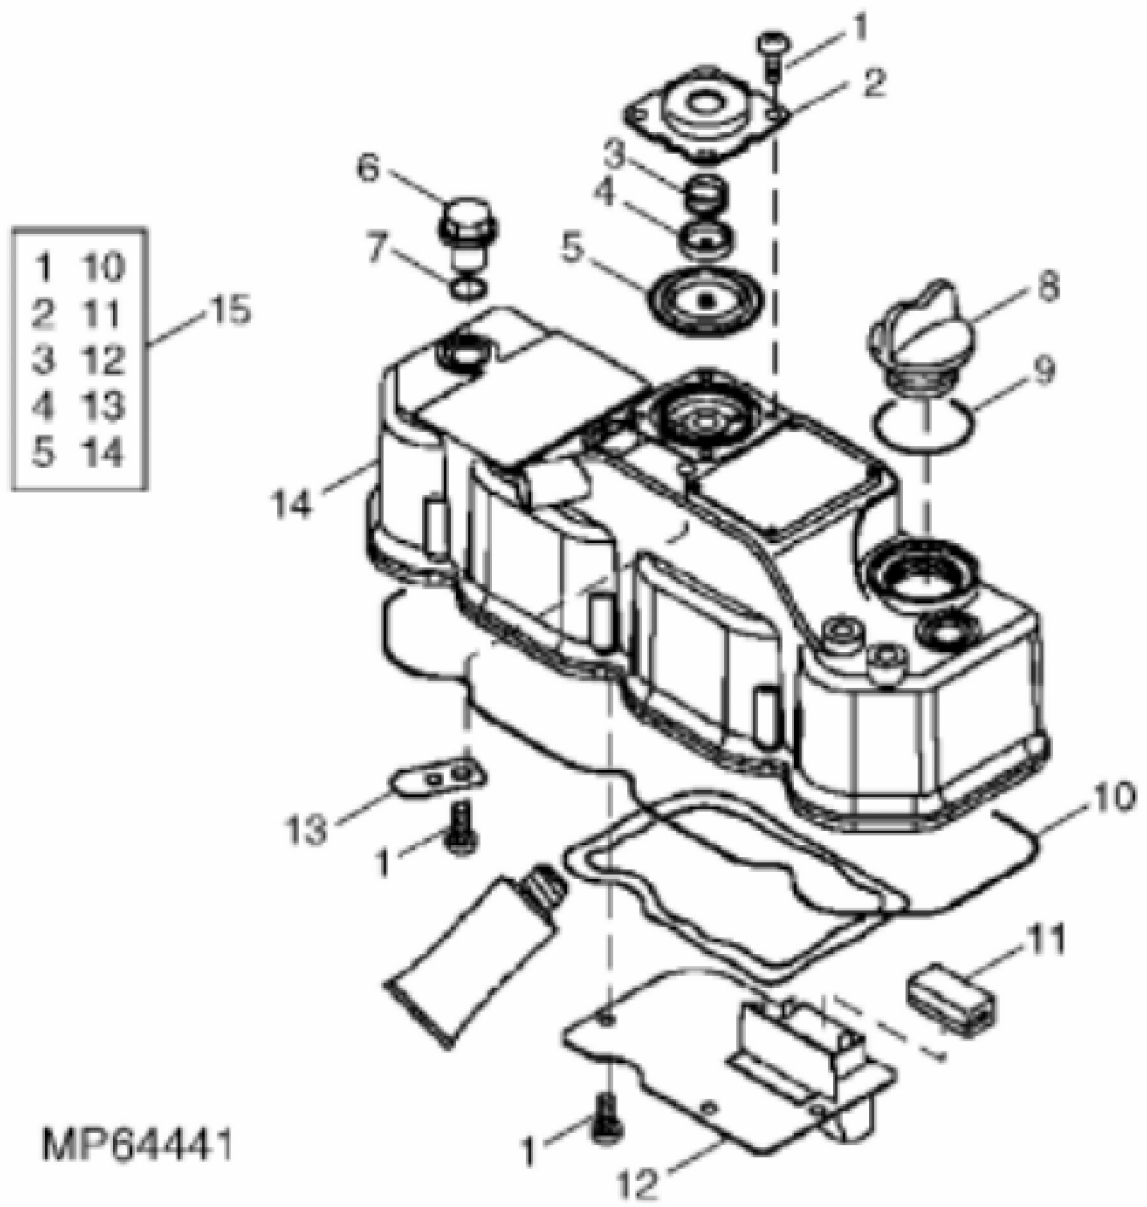

MP64439

John Deere > Turf And Utility > MOWER, FAIRWAY > 7500 - MOWER, FAIRWAY > 7500 E-Cut Hybrid Lightweight Fairway Mower > 20 ENGINE MIA12540 > ST476995 - CYLINDER BLOCK AND MAIN BEARINGS

KEY	PART NO.	PART NAME	QTY	REMARKS
1	M801186	BOLT	14	
2	M806440	ENGINE CYLINDER HEAD GASKET	1	
3	CH18079	SPRING PIN	2	
4	M809565	DRAIN PLUG	1	
5	30M7023	PLUG	6	
6	CH10335	PLUG	3	
7	M802255	PIN	4	
8	15H562	PIPE PLUG	1	1"
9	MIU800573	BUSHING	1	CAMSHAFT
10	MIU800797	SHAFT	1	
11	19M8317	SCREW	3	M8 X 40
12	M87801	PLUG	2	
13	M800974	PIPE	2	
14	CH10314	PLUG	1	
15	CH15575	PIN	3	
16	T110725	NOZZLE	3	
17	T110724	CHECK VALVE	3	
18	MIA880555	BEARING	2	
19	MIA880554	BEARING	4	STD
19	MIA880550	BEARING	4	US=0.25
20	M801189	BOLT	8	
21	MIA880914	CYLINDER BLOCK	1	

MP64440

KEY	PART NO.	PART NAME	QTY	REMARKS	
1	CH16940	O-RING	1		
2	14M7298	FLANGE NUT	3	M8	
3	MIU800440	STUD	3		
4	M810185	O-RING	2		
5	T110730	UNIVERSAL JOINT	1		
6	MIU800906	FLANGE	1		
7	19M7865	SCREW	7	M8 X 16	
8	M805710	CAP	1		
9	M805711	PACKING	1		
10	19M7979	SCREW	12	M8 X 55	
11	CH19136	BOLT	3		
12	M811078	SEAL	1		
13	MIA880879	GEAR CASE	1		
14	M803523	WASHER	5		
15	19M7868	SCREW	1	M8 X 30	
16	CH17653	PACKING	1		
17	MIU800476	COVER	1		
18	19M7774	SCREW	2	M6 X 12	
19	CH18096	COVER	1		

KEY	PART NO.	PART NAME	QTY	REMARKS
1	M800991	PLATE	1	
2	M805003	HOUSING	1	FLYWHEEL
3	CH20044	BOLT	3	
4	19M7268	CAP SCREW	2	M12 X 25
5	M805004	HOUSING	1	
6	M800011	BOLT	6	
7	19M7402	CAP SCREW	4	M10 X 25
8	19M7868	SCREW	6	M8 X 30
9	M64850	SEALANT	AR	
10	M805278	SEAL	1	
11	19M7897	SCREW	3	M8 X 35
12	AM875375	CASE	1	OIL SEAL
13	M801735	RESERVOIR	1	INTERMEDIATE
14	19M7865	SCREW	4	M8 X 16
15	19M7867	SCREW	2	M8 X 25
16	19M7800	SCREW	4	M8 X 50
17	CH13526	PACKING	1	
18	M800994	DRAIN PLUG	1	
19	M801206	PLATE	2	
20	AM878538	OIL PAN	1	
21	CH19101	BOLT	16	